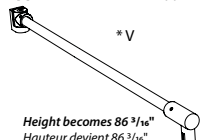

Options

Support bar / Barre de support