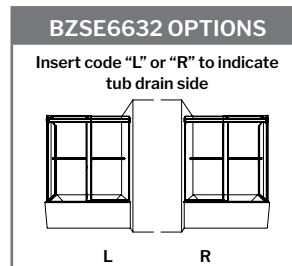

## BYPASS TUB ENCLOSURE 65

WITH 32" RETURN PANEL

62" to 65" W x 66" H · Approx. entry: 28 1/2" to 31 1/2"

MODEL	FINISH	PRICE
NPUZT6532-11-40	Chrome	<b>\$3,395</b>
NPUZT6532-25-40	Brushed Nickel	<b>\$3,471</b>
NPUZT6532-33-40	Matte Black	<b>\$3,540</b>
NPUZT6532-12-40	Brushed Gold	<b>\$3,791</b>
BATHTUB	SIZE	PRICE
BZSE6632L or R-18	66" W x 32" D x 20" H	<b>\$3,340</b>