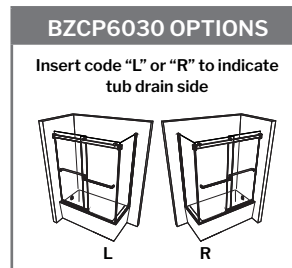

GEMINI PLUS 2 Sided Tub Enclosure

Frameless sliding tub doors with return panel

3/8" (10 mm) Clear tempered glass • 66" Height

NEW!
REVERSIBLE
LEFT & RIGHT

Glass surface protection

BYPASS TUB ENCLOSURE 60

WITH 30" RETURN PANEL

57" to 60" W x 66" H · Approx. entry: 26 1/4" to 29 1/4"

MODEL	FINISH	PRICE
NPUZT6030-11-40	Chrome	$3,185
NPUZT6030-25-40	Brushed Nickel	$3,265
NPUZT6030-33-40	Matte Black	$3,323
NPUZT6030-12-40	Brushed Gold	$3,678
BATHTUB	SIZE	PRICE
BZCP6030L or R-18	60" W x 30" D x 20" H	$3,053