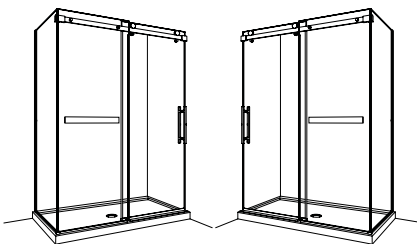

*Unfinished height of threshold

For more information on bases, see bases booklet or www.fleurco.com

ALL DRAINS SOLD SEPARATELY

DRAIN	No-Calk™ Shower Base Drain*				
DRAINABS-11	ABS No-Calk 2" drain	Chrome	$34		
DRAINABS-25	ABS No-Calk 2" drain	Brushed Nickel	$58		
DRAINABS-33	ABS No-Calk 2" drain	Matte Black	$76		
DRAINABS-12	ABS No-Calk 2" drain	Brushed Gold	$216		
DRAINPVC-11	PVC No-Calk 2" drain	Chrome	$34		
DRAINPVC-25	PVC No-Calk 2" drain	Brushed Nickel	$58		
DRAINPVC-33	PVC No-Calk 2" drain	Matte Black	$69		
DRAINPVC-12	PVC No-Calk 2" drain	Brushed Gold	$216		

*Please check local codes to ensure appropriate drain specifications
For AU (Aurora) bases, please see specialty section in the bases booklet