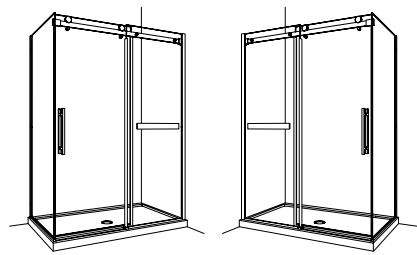

IN-LINE 60 WITH RETURN PANEL

56" to 60" W x 79" H · Approx. entry: 23 1/2" to 27 1/2"

MODEL	FINISH	PRICE			BASE	SIZE	PRICE
		32"	36"	42"			
NXVZ2-60^{RP}-11-40	Chrome	$3,356	$3,434	$3,529	ABE3260-18-11 or 25-B	60" x 32" x 3"	$2,129
NXVZ2-60 __ -25-40	Brushed Nickel	$3,447	$3,520	$3,615	ADQ3260-18	60" x 32" x 2 3/4"	$1,412
NXVZ2-60 __ -33-40	Matte Black	$3,519	$3,596	$3,692	ATAS2-3260- _	60" x 32" x 1 1/2"	$1,889
					AU_3260-33	60" x 32" x 2 3/4"	$1,727
					AULV3260-18	60" x 32" x 1 1/2"*	$1,623
					ABE3660-18-11 or 25-B	60" x 36" x 3"	$2,165
					ADQ3660-18	60" x 36" x 2 3/4"	$1,487
					ATAS2-3660- _	60" x 36" x 1 3/8"	$2,048
					AU_3660-33	60" x 36" x 2 3/4"	$1,842
					AULV3660-18	60" x 36" x 1 1/2"*	$1,801
					ADT6036-18-L2 or R2	60" x 36" x 3"	$1,268
					ADTC6036-18-L2 or R2	60" x 36" x 3"	$1,268
					ALT6036-18-L2 or R2	60" x 36" x 2 3/4"	$1,268
					ADQ4260-18	60" x 42" x 2 3/4"	$1,608

*Unfinished height of threshold

For more information on bases, see bases booklet or www.fleurco.com

CRP Door & return panel must be on the same side for CRP configuration.

CW Door & return panel must be on opposite sides for CW configuration.