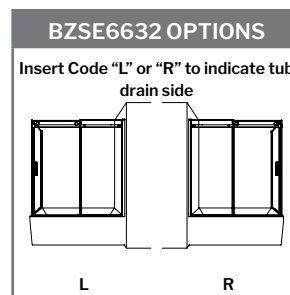

TUB ENCLOSURE 65

WITH 32" RETURN PANEL

61" to 65" W x 66" H · Approx. entry: 24 1/4" to 28 1/4"

MODEL	FINISH	PRICE
NHZT2-6532-11-40	Chrome	$2,962
NHZT2-6532-25-40	Brushed Nickel	$3,020
NHZT2-6532-33-40	Matte Black	$3,112
BATHTUB	SIZE	PRICE
BZSE6632L or R-18	66" W x 32" D x 20" H	$3,340