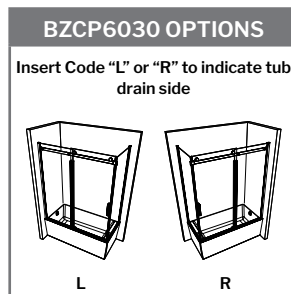

SKYLINE 2 sided tub enclosure

Sliding door and fixed panel with return panel

NEW!
REVERSIBLE
LEFT & RIGHT

Glass surface protection

FLEURCO SEKUR⁺ WITH EZ Clean
SAFETY PROTECTION

5/16" (8 mm) Clear tempered glass • 66" Height

TUB ENCLOSURE 60

WITH 30" RETURN PANEL

56" to 60" W x 66" H · Approx. entry: 21" to 25"

MODEL	FINISH	PRICE
NSZT2-6030-11-40	Chrome	$2,220
NSZT2-6030-25-40	Brushed Nickel	$2,265
NSZT2-6030-33-40	Matte Black	$2,346
BATHTUB	SIZE	PRICE
BZCP6030L or R-18	60" W x 30" D x 20" H	$3,053