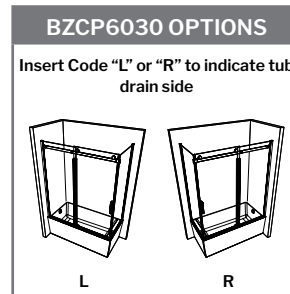

## TUB ENCLOSURE 60

WITH 30" RETURN PANEL

56" to 60" W x 66" H · Approx. entry: 21" to 25"

MODEL	FINISH	PRICE
NHZT2-6030-11-40	Chrome	\$2,220
NHZT2-6030-25-40	Brushed Nickel	\$2,265
NHZT2-6030-33-40	Matte Black	\$2,346
BATHTUB	SIZE	PRICE
BZCP6030L or R-18	60" W x 30" D x 20" H	\$3,053