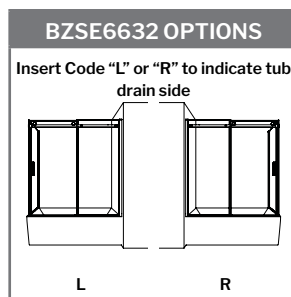

TUB ENCLOSURE 65

WITH 32" RETURN PANEL

61" to 65" W x 66" H · Approx. entry: 24 1/4" to 28 1/4"

MODEL	FINISH	PRICE
NSZT2-6532-11-40	Chrome	$2,962
NSZT2-6532-25-40	Brushed Nickel	$3,020
NSZT2-6532-33-40	Matte Black	$3,112
BATHTUB	SIZE	PRICE
BZSE6632L or R-18	66" W x 32" D x 20" H	$3,340