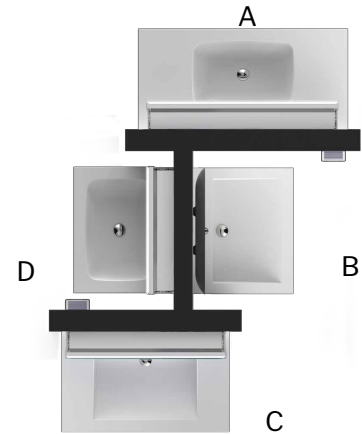

DISPLAYS

WALL-MOUNTED LUNA VIZO DISPLAY

Backlit Wall-Mounted Luna Vizo Display (wall-mount models)*
25" W x 7" D x 19 3/4" H†

DSP-VIZO-1

*Mirrors are included.

†Depth of display with mirrors installed is 7". Total depth is 16 9/32" with mirrors fully extended. The depth of the board without the mirrors is 2".

DISPLAYS

LUNA STAK VANITIES DISPLAY

4 Sided Tower Display

DSP-LUNA-STAK

Front View

Back View

Top View

STEP 1: Order display

White DSP-LUNA-STAK

STEP 2: Order vanities

Choose up to 4 vanities. Refer to Vanities section in the Luna booklet.

WALL	VANITY SIZE
A	39"
B	24"
C	32"
D	24"

OPTIONAL: Refer to Luna booklet page 60 for decorative drains & pipes.