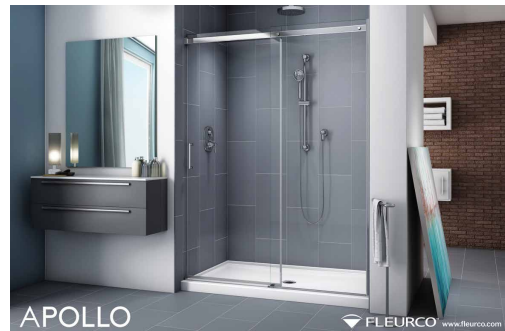

Apollo 36" x 24" MM-POSTER-APOLLO

Walk-in Showers 36" x 24" MM-POSTER-WALKIN

Fibo by Fleurco 24" x 36" MM-POSTER-FIBO-EN

Please contact the Marketing Department for product availability.
Marketing catalogue last modified 2024-11-06