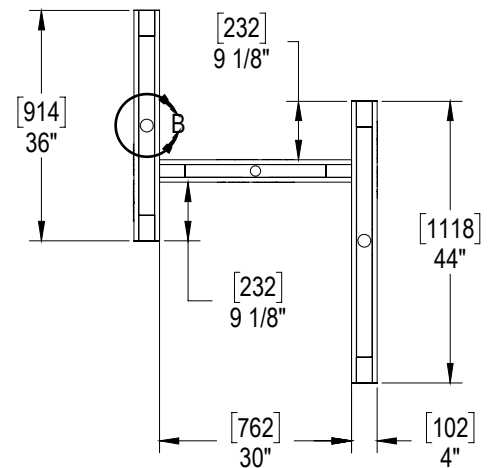

White DSP-LUNA-STAK

STEP 2: Order vanities

Choose up to 4 vanities. Refer to Vanities section in the Luna booklet.

WALL	VANITY SIZE
A	39"
B	24"
C	32"
D	24"

OPTIONAL: Refer to Luna booklet page 60 for decorative drains & pipes.

DISPLAYS

WALL-MOUNTED VERITAS NICHE DISPLAYS*

12" x 12" Niche Display
16" W x 19" H

DSP-NICHE-1

16" x 12" Niche Display
20" W x 19" H

DSP-NICHE-2

24" x 12" Niche Display
28" W x 19" H

DSP-NICHE-3