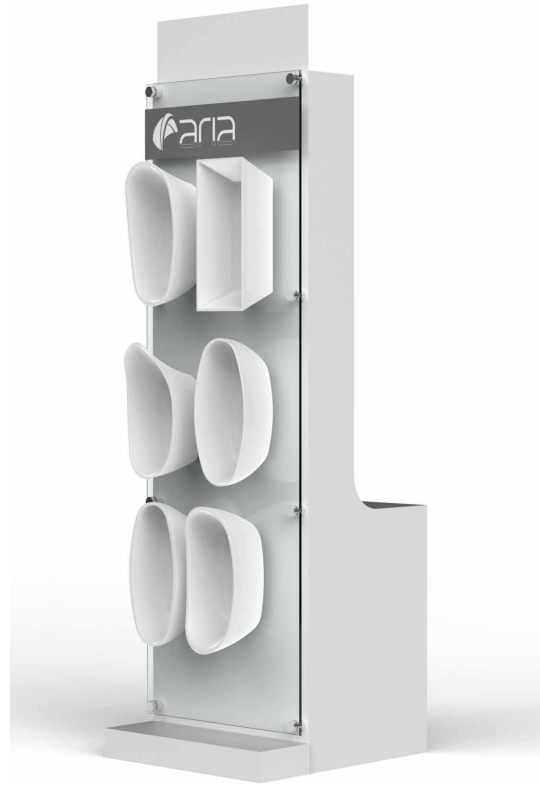

DISPLAYS

MINI SHOWER DOORS DISPLAY*

Available in white only

[DSP-WHMTD-001](#) - Without tubs

[DSP-WHMTD-002](#) - With tubs

25 1/2" W x 20 5/8" D x 86" H

Choose 3 doors and indicate the position (1, 2 or 3)