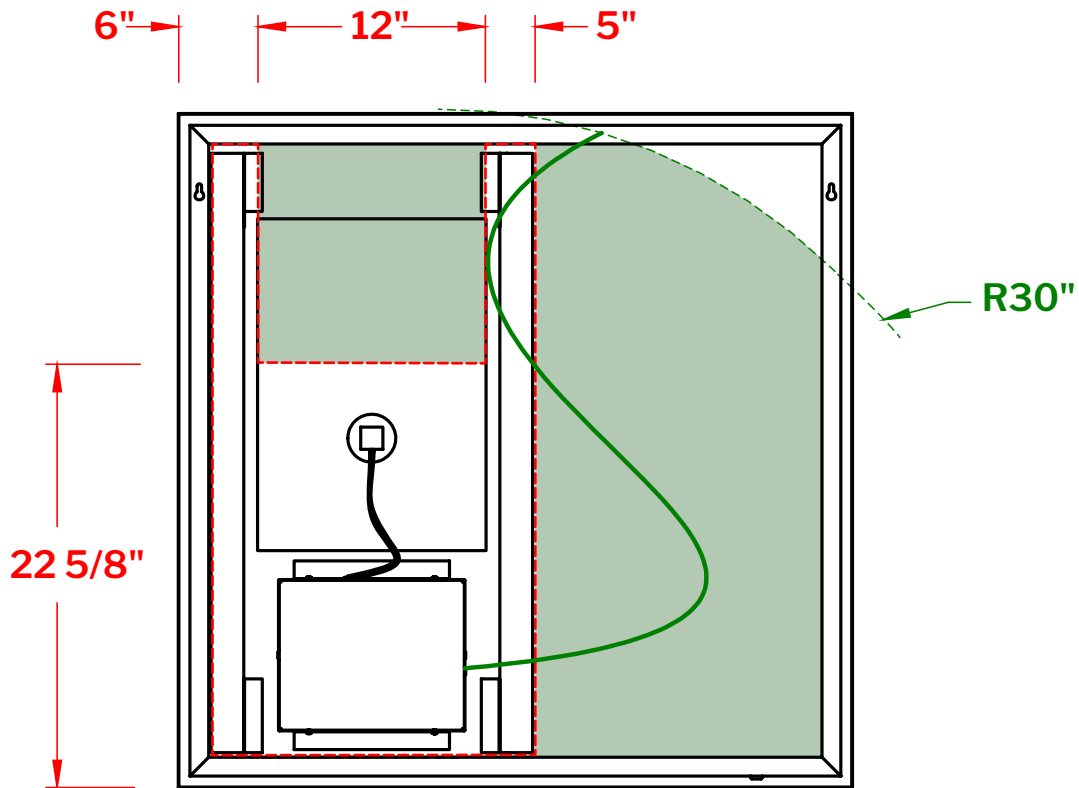

Model: Sunrize MSU03636R

BACK OF THE MIRROR

- Zone 1 - Recommended zone for electrical box location reachable with 30" long main line wire.
- Zone 2 - Not recommended zone.