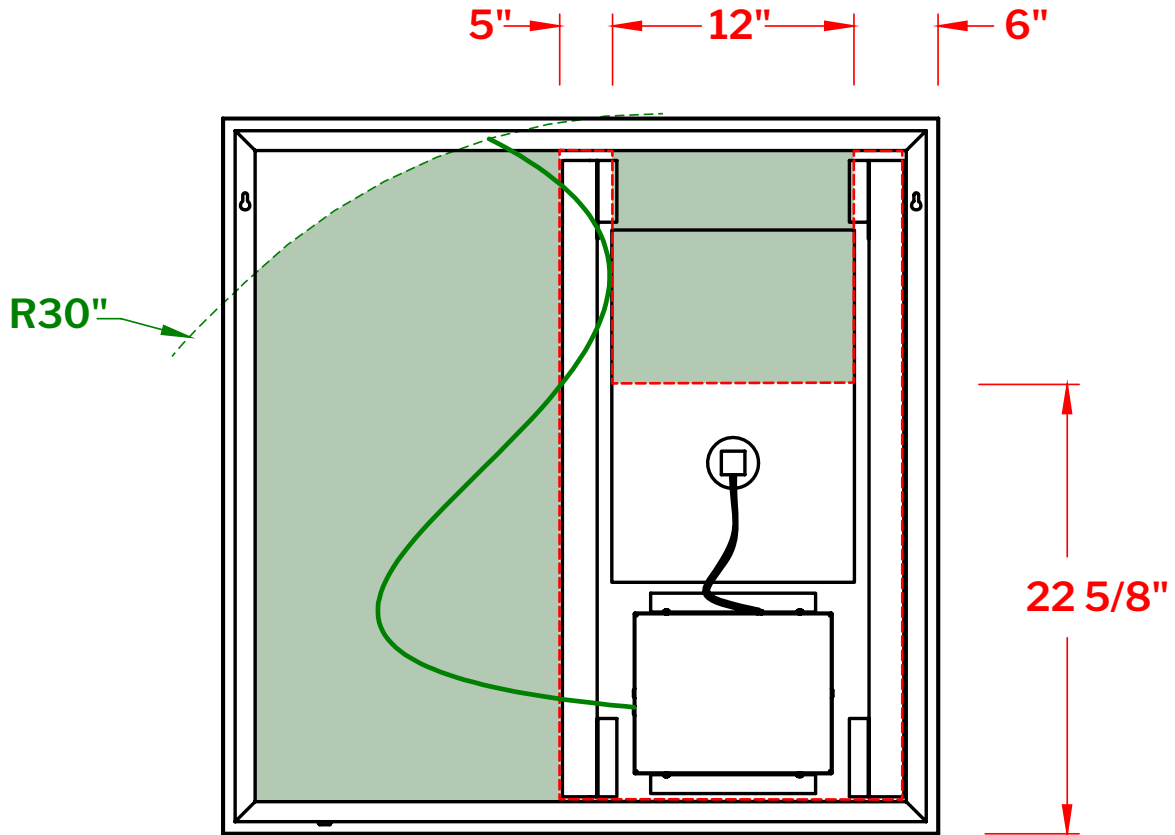

**Model: Sunrize MSU03636L**

**BACK OF THE MIRROR**

 Zone 1 - Recommended zone for electrical box location reachable with 30" long main line wire.

 Zone 2 - Not recommended zone.