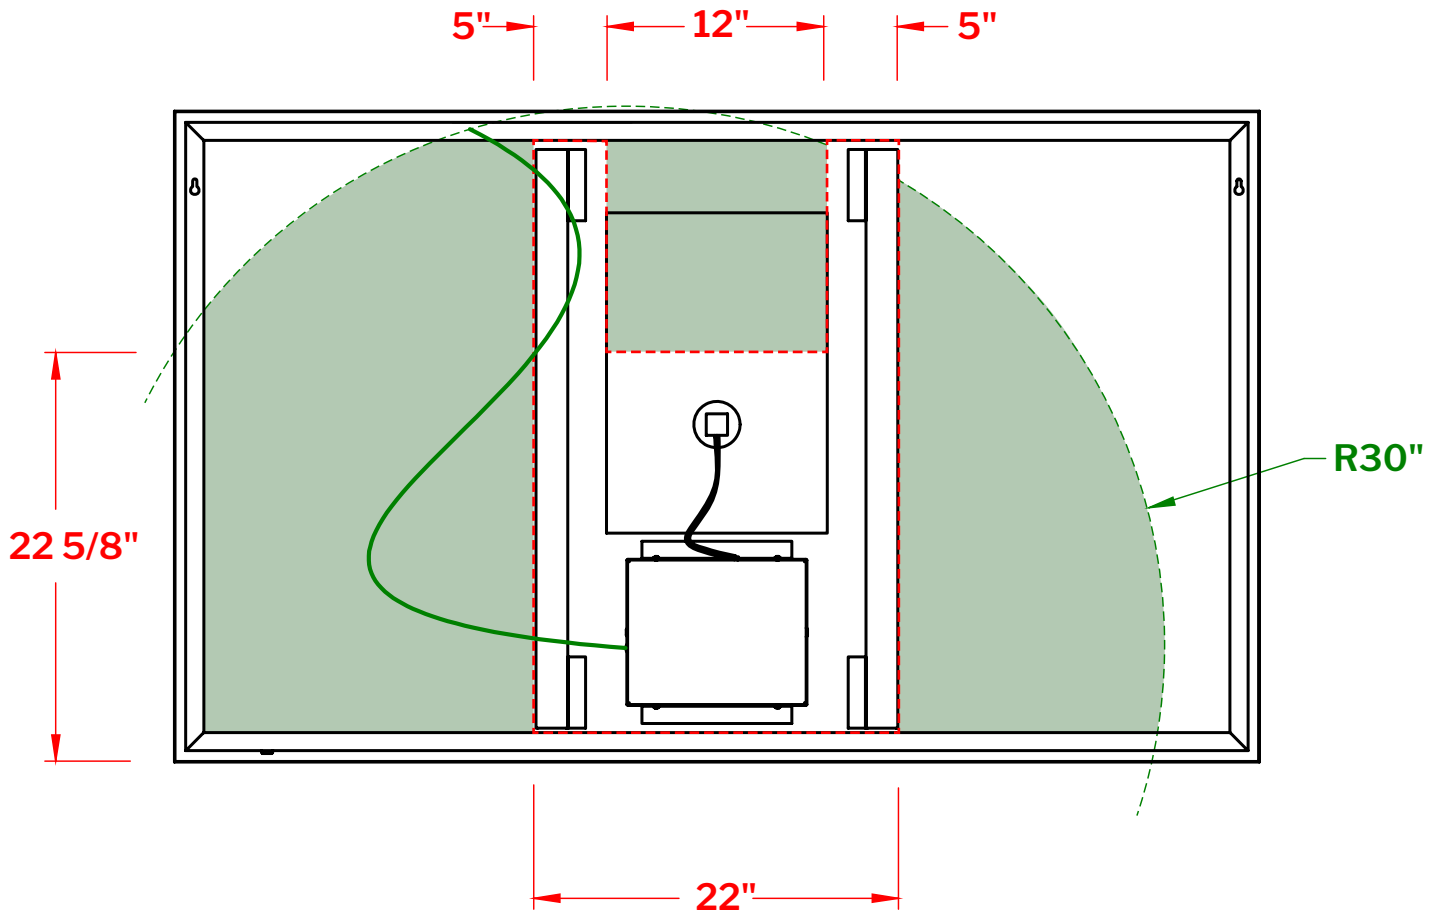

Model: Sunrize MSUC6036

BACK OF THE MIRROR

- Zone 1 - Recommended zone for electrical box location reachable with 30" long main line wire.
- Zone 2 - Not recommended zone.