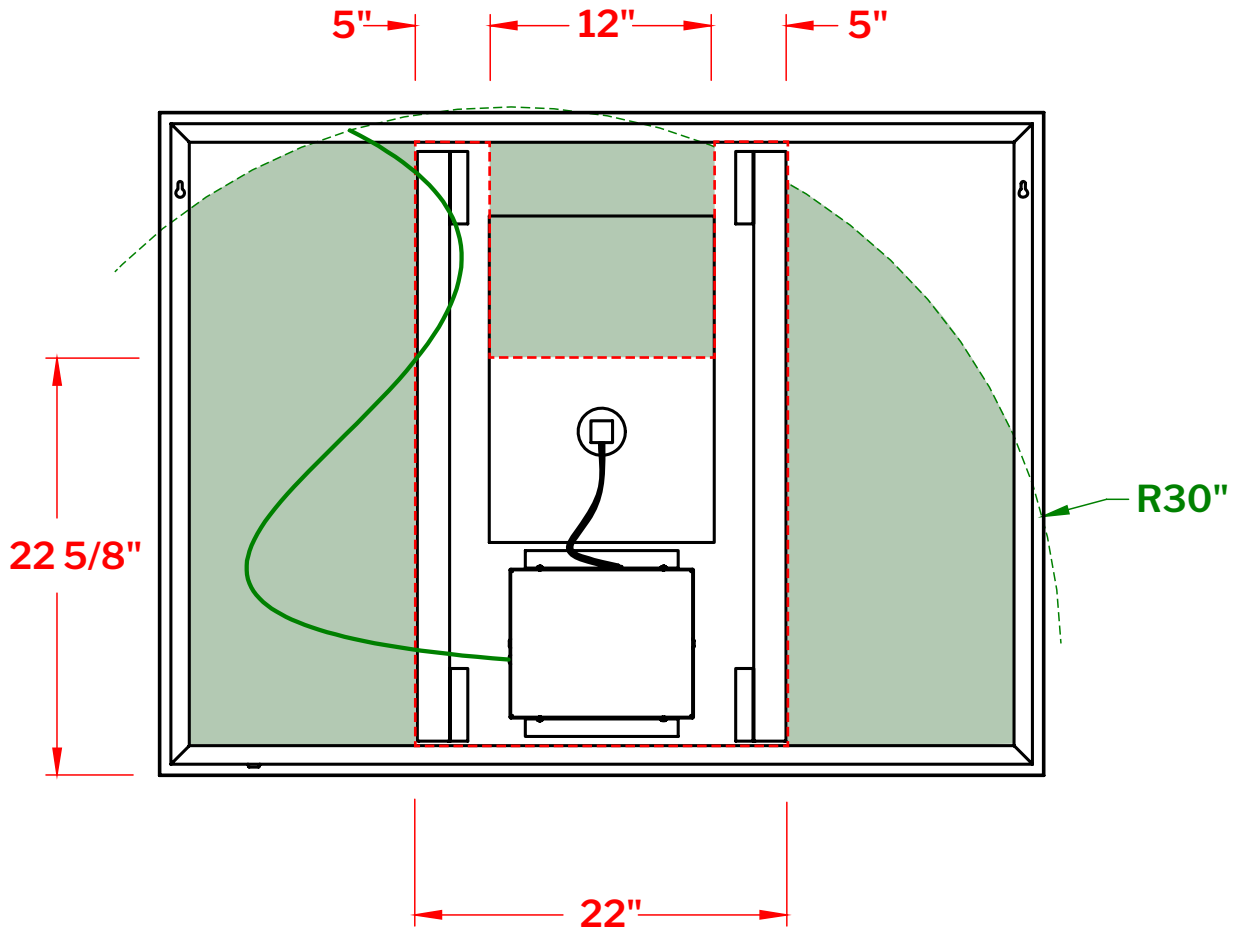

Model: Sunrize MSUC4836

BACK OF THE MIRROR

- Zone 1 - Recommended zone for electrical box location reachable with 30" long main line wire.
- Zone 2 - Not recommended zone.