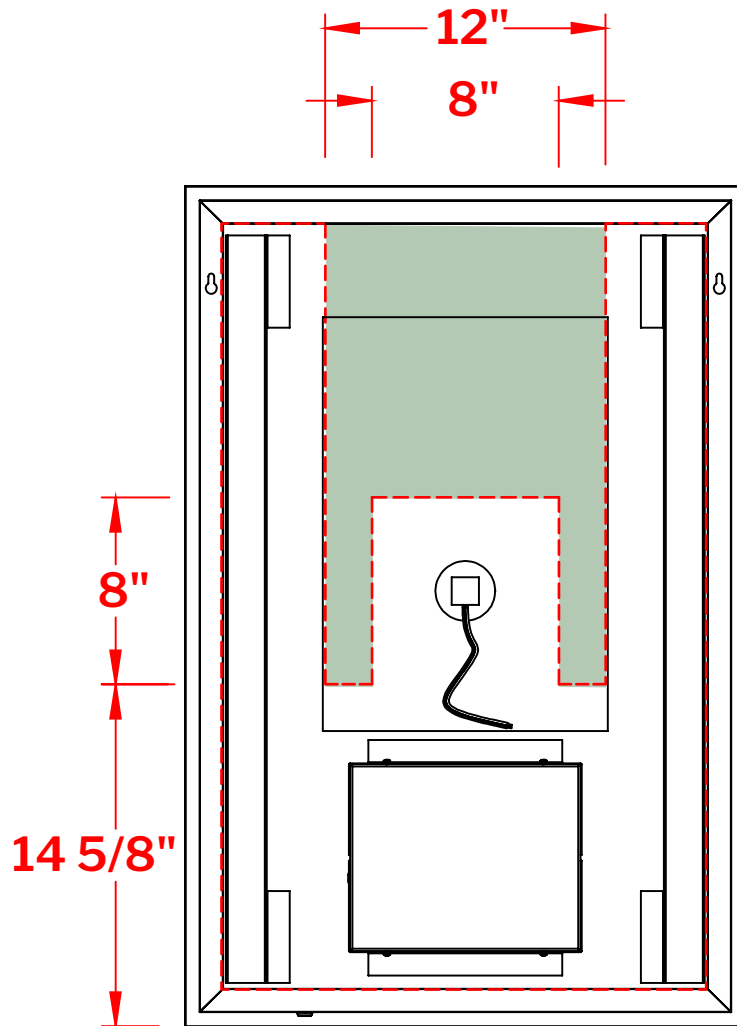

**Model: Sunrize MSU2436**

**BACK OF THE MIRROR**

- Zone 1 - Recommended zone for electrical box location reachable with 30" long main line wire.
- Zone 2 - Not recommended zone.