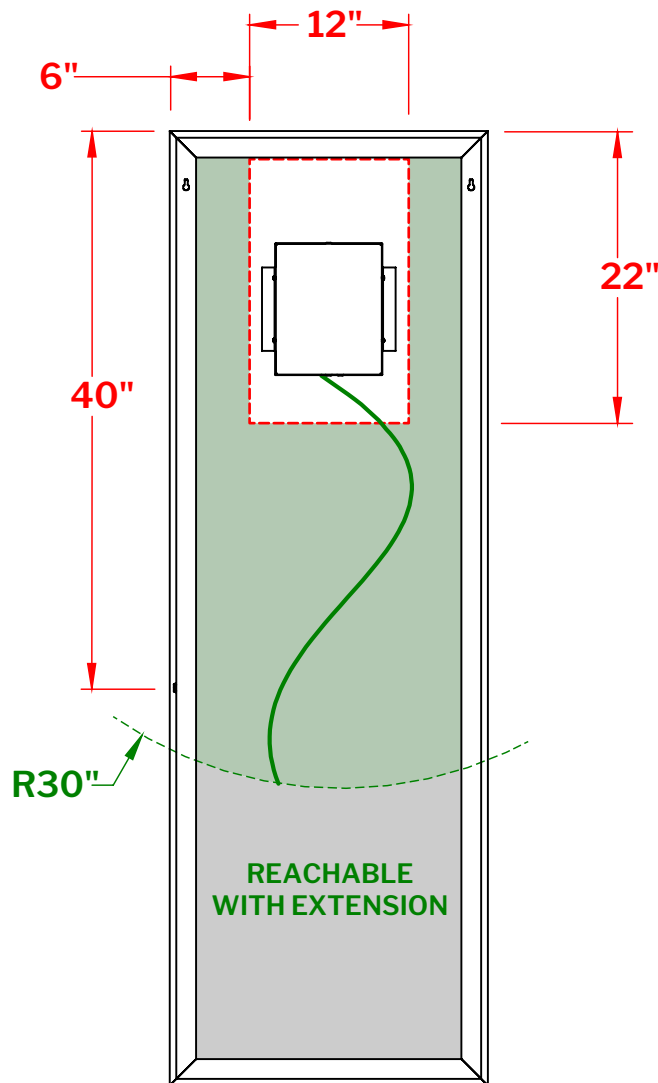

Model: Pandora MHA2472

BACK OF THE MIRROR

- Zone 1 - Recommended zone for electrical box location reachable with 30" long main line wire.
  
- Zone 2 - Not recommended zone.