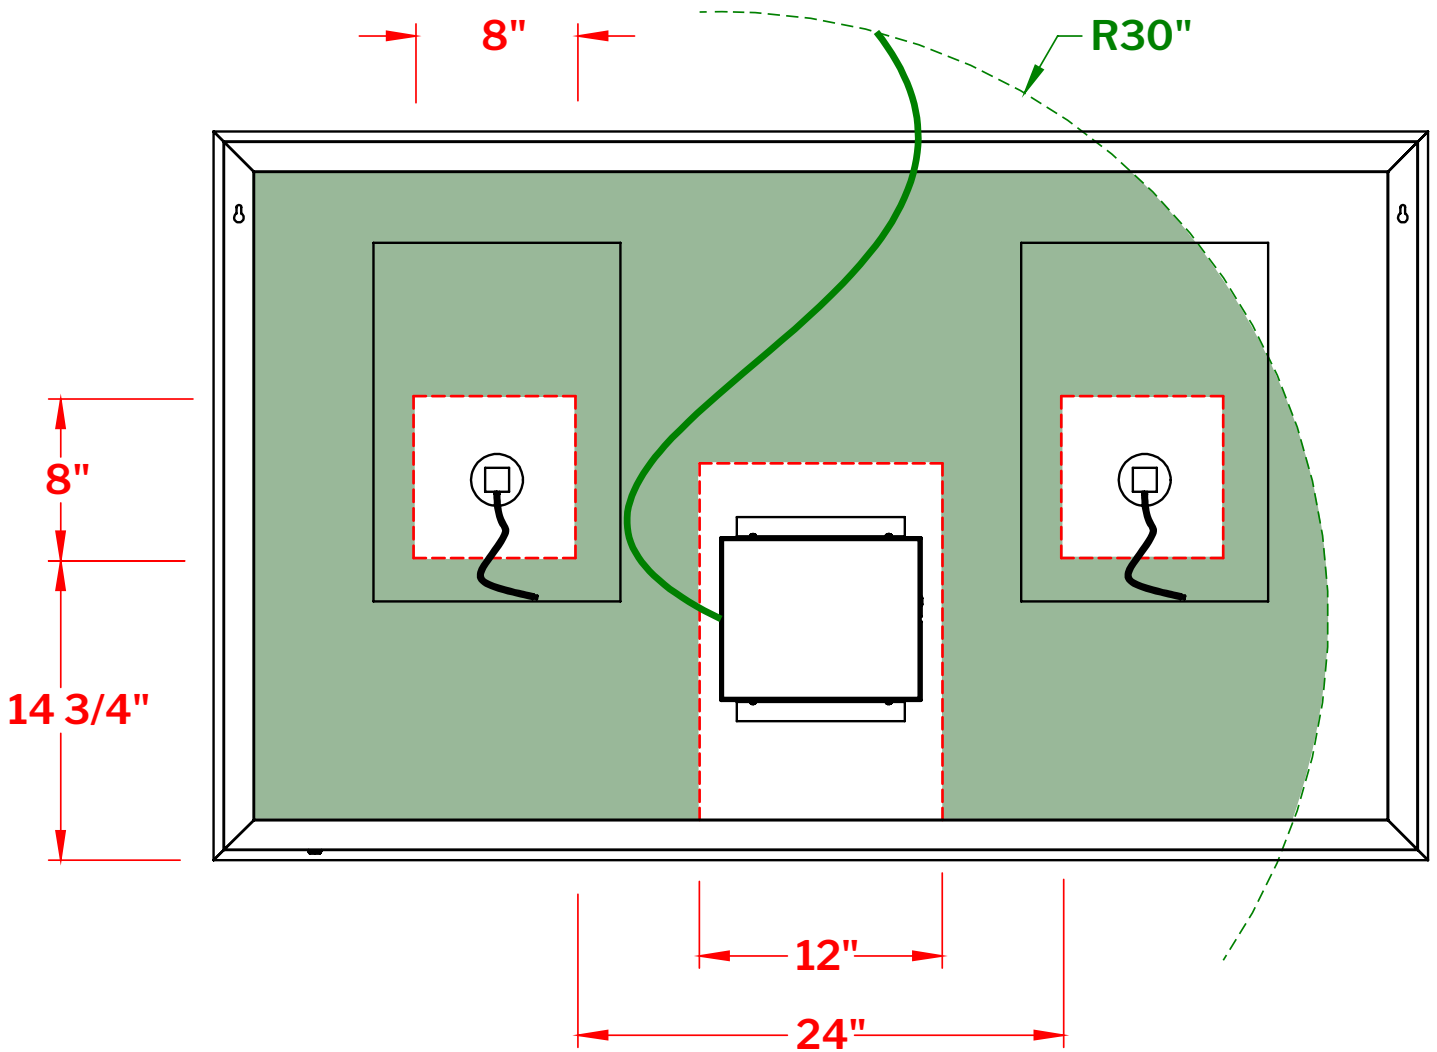

Model: Halo MHA6036

BACK OF THE MIRROR

- Zone 1 - Recommended zone for electrical box location reachable with 30" long main line wire.
- Zone 2 - Not recommended zone.