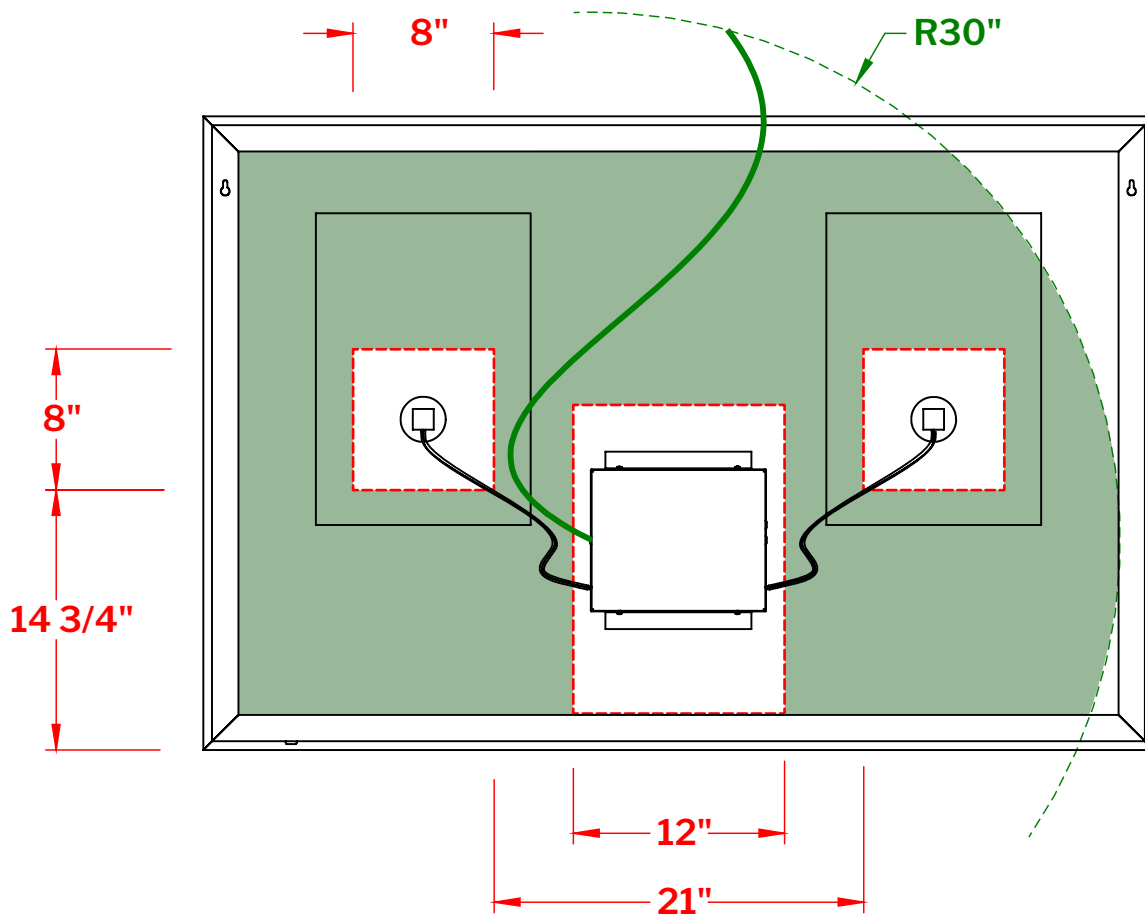

Model: Halo MHA5436

BACK OF THE MIRROR

- Zone 1 - Recommended zone for electrical box location reachable with 30" long main line wire.
- Zone 2 - Not recommended zone.