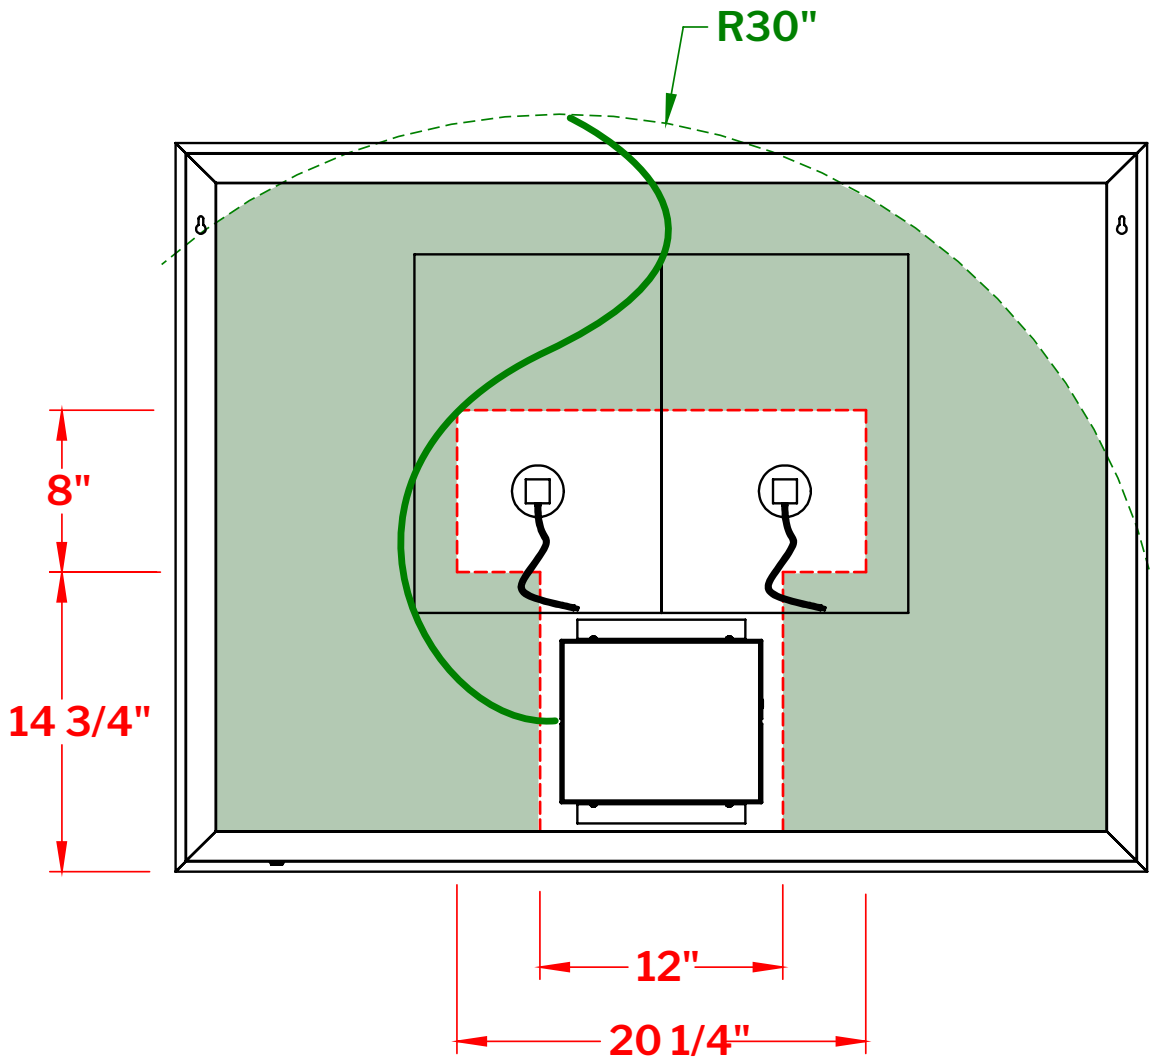

**Model: Halo MHA4836**

**BACK OF THE MIRROR**

- Zone 1 - Recommended zone for electrical box location reachable with 30" long main line wire.
- Zone 2 - Not recommended zone.