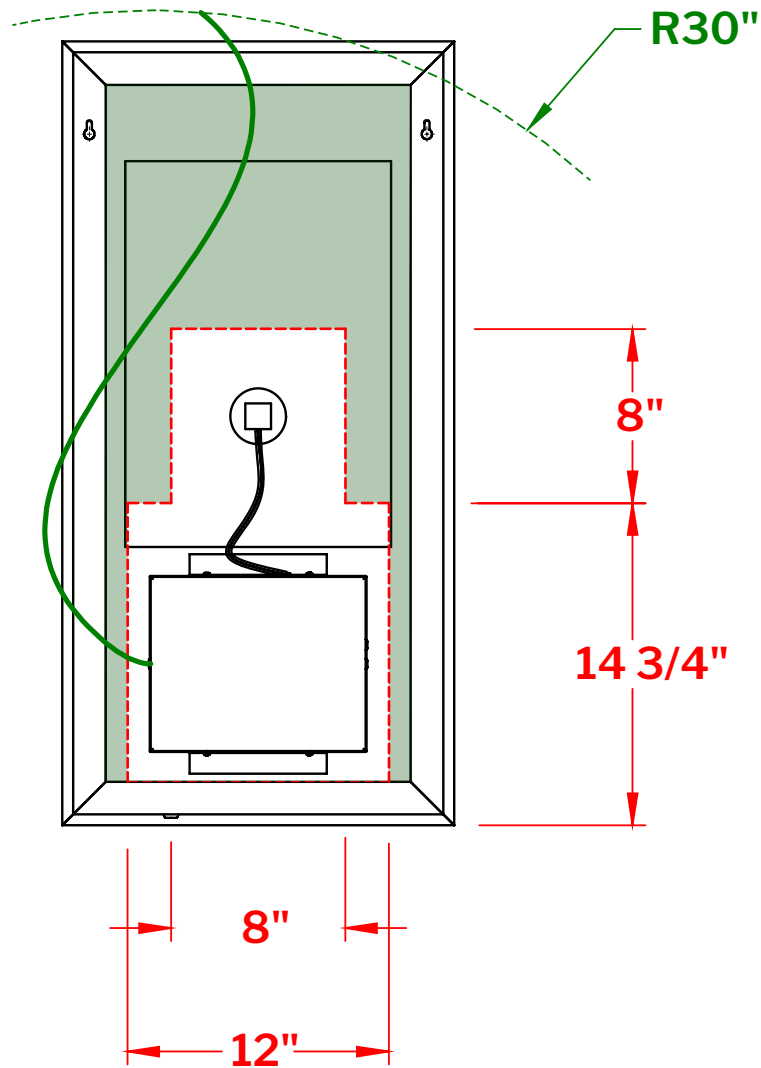

Model: Halo MHA1836

BACK OF THE MIRROR

- Zone 1 - Recommended zone for electrical box location reachable with 30" long main line wire.
- Zone 2 - Not recommended zone.