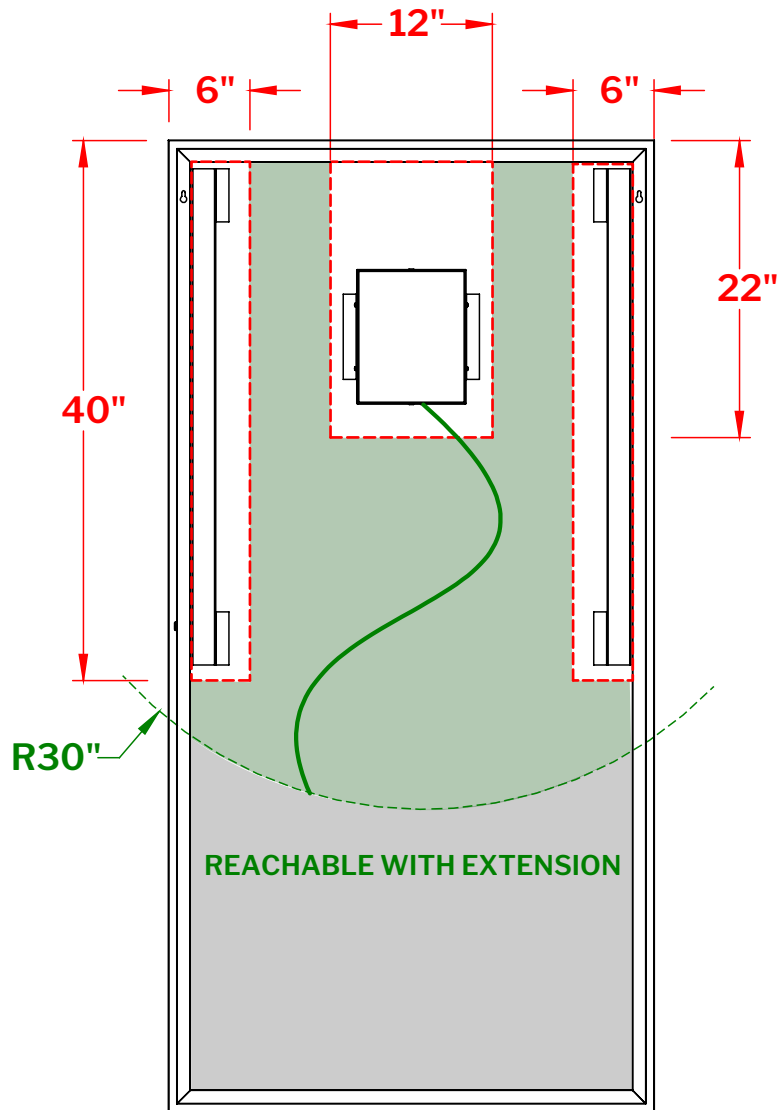

Model: Dione MSU3672

BACK OF THE MIRROR

- Zone 1 - Recommended zone for electrical box location reachable with 30" long main line wire.
- Zone 2 - Not recommended zone.