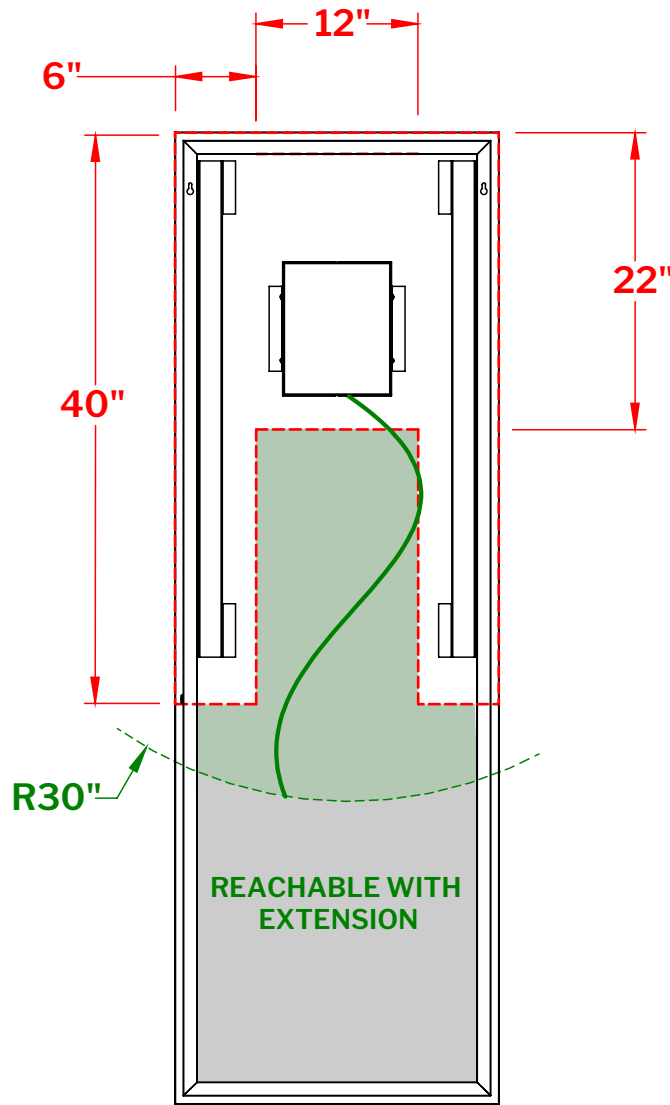

Model: Dione MSU2472

BACK OF THE MIRROR

- Zone 1 - Recommended zone for electrical box location reachable with 30" long main line wire.

- Zone 2 - Not recommended zone.