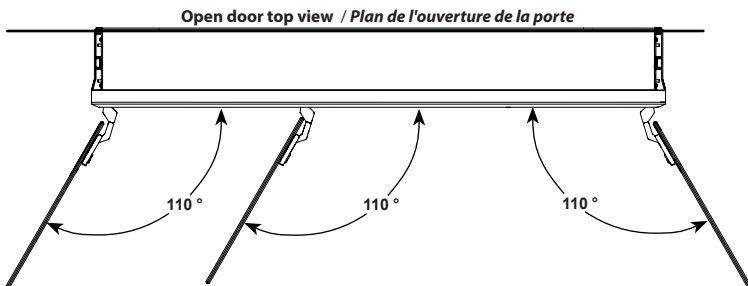

Project / Projet : Contact : Date : Tel / Tél :	Products and specifications are subject to change without notice. Please contact our sale office for any further enquiry. <i>Les produits et les caractéristiques peuvent être modifiés sans préavis. Pour toute demande de renseignements, veuillez communiquer avec notre service à la clientèle.</i>	Finish Options / Fini
		14 : Sandblasted Aluminum / Aluminium Sablé

Model Modèle	Lumens	Kelvin	Watts	Input	ETL Certified Certification ETL	CRI	IP rating
MCHT3030-14	1690 L	CCT 3800 K	25 W	120V A.C 50/60HZ	CONFORMS TO ANSI/UL STD. 962 CERTIFIED TO CAN/CSA STANDARD C22.2#250.0	+90	44
MCHT3036-14	1840 L	CCT 3800 K	27 W	120V A.C 50/60HZ			
MCHT3630-14	1840 L	CCT 3800 K	27 W	120V A.C 50/60HZ			
MCHT3636-14	2000 L	CCT 3800 K	29 W	120V A.C 50/60HZ			
MCHT4830-14	2170 L	CCT 3800 K	31 W	120V A.C 50/60HZ			
MCHT4836-14	2340 L	CCT 3800 K	33 W	120V A.C 50/60HZ			
MCHT6030-14	2500 L	CCT 3800 K	35 W	120V A.C 50/60HZ			
MCHT6036-14	2650 L	CCT 3800 K	38 W	120V A.C 50/60HZ