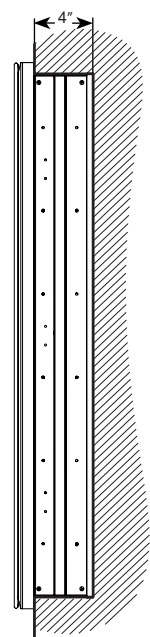

RECESSED / ENCASTRÉ