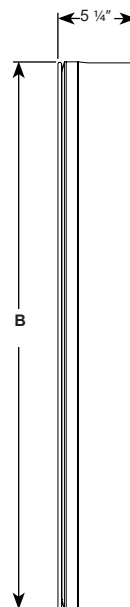

WALL MOUNTED / SUSPENDU