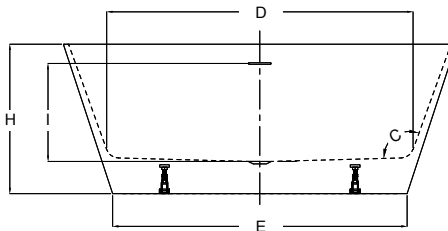

OVRESSA ACRYLIC BATHTUB **NEW**

PETITE	BOV5530-18	\$1,988	GRANDE	BOV6031-18	\$2,065
---------------	-------------------	----------------	---------------	-------------------	----------------

FEATURES:

- Spacious freestanding acrylic bathtub
- Clean slotted overflow
- Fitted with leveling feet
- Easy to clean white high-gloss surface
- Easy to install
- Compatible with FleurcoConnect drain for freestanding tubs
- Supplied metal drain (to be installed)
- Ø 1½" Tailpiece included
- cUPC classified certification

INCLUDED

White: TUBDRAINCOVER-18

OPTIONAL

- Chrome: TUBDRAINCOVER-11 \$39
- Brushed Nickel: TUBDRAINCOVER-25 \$44
- Matte Black: TUBDRAINCOVER-33 \$57
- Brushed Gold: TUBDRAINCOVER-12 \$62

MODEL	NET WEIGHT		CAPACITY	
	LB	KG	US GAL	L
BOV5530	99.2	45	75	284
BOV6031	108	49	85.6	324

Tolerance on dimensions: ± 1/4" (6 mm)

MODEL	A	B	C	D	E	F	G	H	I
BOV5530	55 1/8" [1400mm]	29 7/8" [758mm]	107°	44 3/4" [1136mm]	44 1/2" [1130mm]	20 9/16" [523mm]	20 1/2" [522mm]	22 7/8" [580mm]	14 7/8" [380mm]
BOV6031	60" [1526mm]	31 1/8" [790mm]	111°	46 7/8" [1189mm]	45" [1143mm]	21 7/8" [556mm]	21 3/4" [554mm]	22 7/8" [580mm]	14 7/8" [380mm]