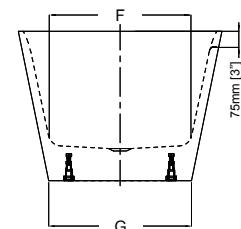

OVRESSA ACRYLIC BATHTUB **NEW**

PETITE	BOV5530-18	\$1,988	GRANDE	BOV6031-18	\$2,065
---------------	-------------------	----------------	---------------	-------------------	----------------

FEATURES:

- Spacious freestanding acrylic bathtub
- Clean slotted overflow
- Fitted with leveling feet
- Easy to clean white high-gloss surface
- Easy to install
- Compatible with FleurcoConnect drain for freestanding tubs
- Supplied metal drain (to be installed)
- Ø 1½" Tailpiece included
- cUPC classified certification

INCLUDED

White: TUBDRAINCOVER-18

OPTIONAL

- Chrome: TUBDRAINCOVER-11 \$39
- Brushed Nickel: TUBDRAINCOVER-25 \$44
- Matte Black: TUBDRAINCOVER-33 \$57
- Brushed Gold: TUBDRAINCOVER-12 \$62

MODEL	NET WEIGHT		CAPACITY	
	LB	KG	US GAL	L
BOV5530	99.2	45	75	284
BOV6031	108	49	85.6	324

Tolerance on dimensions: ± 1/4" (6 mm)

MODEL	A	B	C	D	E	F	G	H	I
BOV5530	55 1/8" [1400mm]	29 7/8" [758mm]	107°	44 3/4" [1136mm]	44 1/2" [1130mm]	20 9/16" [523mm]	20 1/2" [522mm]	22 7/8" [580mm]	14 7/8" [380mm]
BOV6031	60" [1526mm]	31 1/8" [790mm]	111°	46 7/8" [1189mm]	45" [1143mm]	21 7/8" [556mm]	21 3/4" [554mm]	22 7/8" [580mm]	14 7/8" [380mm]