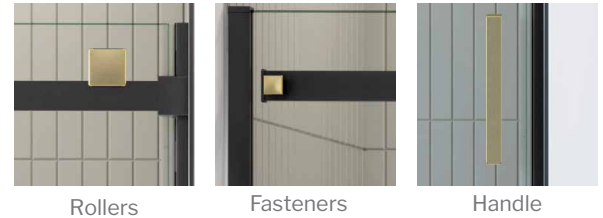

Rollers

Fasteners

Handle

Available finishes for kits: