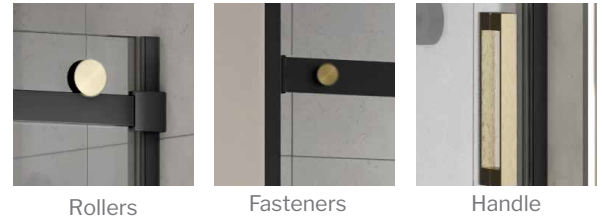

NEW

Matte black finish in-line door NHS160-33-40R-79
Brushed gold kit NH-CONVKIT-12-MX

Chrome finish 2 sided door NHS260R36R-11-40-79
Matte black kit NH-CONVKIT-33-MX

Brushed nickel finish tub door NHST60-25-40R
Matte white kit NH-CONVKIT-18-MX

MIX & MATCH HORIZON

Mix and match kits allow you to customize finish combinations to match your bathroom style

STEP 1

Choose your door finish
Ex: NHS160-33-40R-79

STEP 2

Choose the finish for your Mix & Match kit
Ex: NH-CONVKIT-12-MX

HORIZON MIX & MATCH KITS

MODEL	FINISH	PRICE
NH-CONVKIT-11-MX	Chrome	$100
NH-CONVKIT-25-MX	Brushed Nickel	$100
NH-CONVKIT-33-MX	Matte Black	$100
NH-CONVKIT-12-MX	Brushed Gold	$100
NH-CONVKIT-18-MX	Matte White	$100

For more information, see www.fleurco.com

Mix & Match Kits include:

Rollers

Fasteners

Handle

Available finishes for kits: