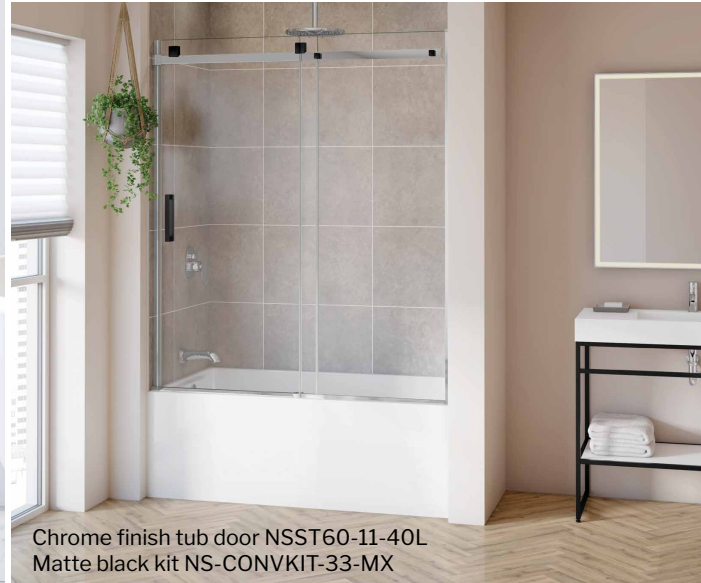

Chrome finish tub door NSST60-11-40L
Matte black kit NS-CONVKIT-33-MX

MIX & MATCH SKYLINE

Mix and match kits allow you to customize finish combinations to match your bathroom style

STEP 1

Choose your door finish
Ex: NSS160-33-40R-79

STEP 2

Choose the finish for your Mix & Match kit
Ex: NS-CONVKIT-12-MX

SKYLINE MIX & MATCH KITS

MODEL	FINISH	PRICE
NS-CONVKIT-11-MX	Chrome	$100
NS-CONVKIT-25-MX	Brushed Nickel	$100
NS-CONVKIT-33-MX	Matte Black	$100
NS-CONVKIT-12-MX	Brushed Gold	$100
NS-CONVKIT-18-MX	Matte White	$100

For more information, see www.fleurco.com

Mix & Match Kits include: