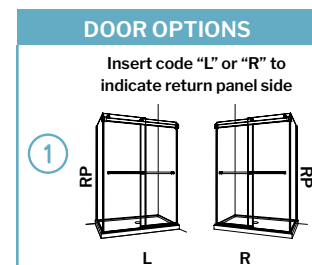

NEW Mist Glass **GEMINI** PLUS

BYPASS 48 WITH 36" RETURN PANEL

45" to 48" W x 79" H • Approx. entry: 20 1/4" to 23 1/4"

MODEL	FINISH	PRICE
NPUS4836①-11-80	Chrome	$2,415
NPUS4836 __-25-80	Brushed Nickel	$2,494
NPUS4836 __-33-80	Matte Black	$2,551
NPUS4836 __-12-80	Brushed Gold	$3,023

BYPASS 54 WITH 36" RETURN PANEL

51" to 54" W x 79" H • Approx. entry: 23 1/4" to 26 1/4"

MODEL	FINISH	PRICE
NPUS5436①-11-80	Chrome	$2,491
NPUS5436 __-25-80	Brushed Nickel	$2,550
NPUS5436 __-33-80	Matte Black	$2,601
NPUS5436 __-12-80	Brushed Gold	$3,087

BYPASS 60 WITH 36" RETURN PANEL

57" to 60" W x 79" H • Approx. entry: 26 1/4" to 29 1/4"

MODEL	FINISH	PRICE
NPUS6036①-11-80	Chrome	$2,584
NPUS6036 __-25-80	Brushed Nickel	$2,641
NPUS6036 __-33-80	Matte Black	$2,700
NPUS6036 __-12-80	Brushed Gold	$3,120