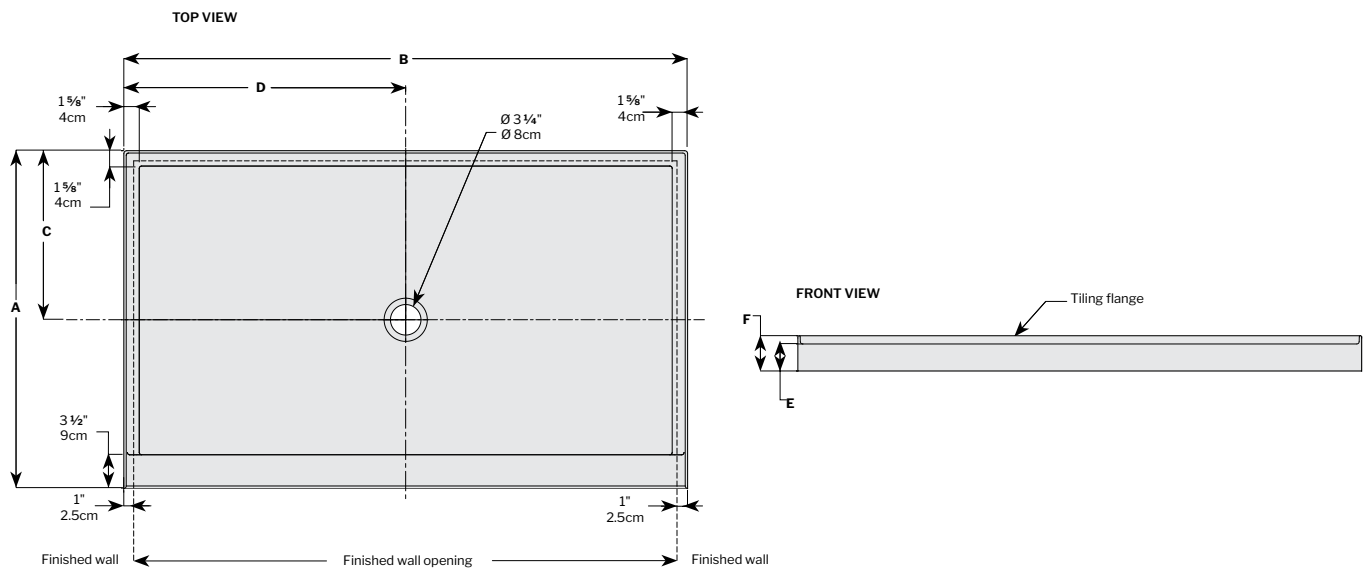

3 FLANGES

*DIMENSIONS

MODEL	A	B	C	D	E	F
ALT4836-3	36" [91cm]	48" [122cm]	18" [46cm]	24" [61cm]	2 3/4" [7cm]	3 3/4" [10cm]
ALT6036-3	36" [91cm]	60" [152cm]	18" [46cm]	30" [76cm]	2 3/4" [7cm]	3 3/4" [10cm]

*Tolerance on dimensions: $\pm 1/4''$ 6 mm