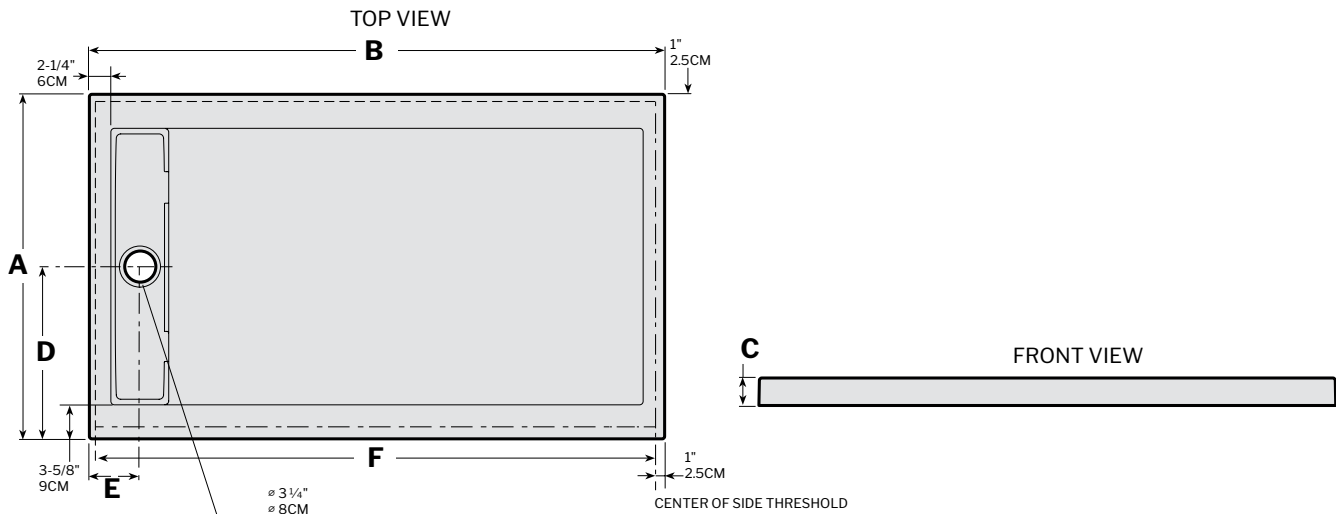

DECORATIVE DRAIN COVER*

*Please select the decorative drain cover finish and indicate within the code

11 for chrome
25 for brushed nickel

See page 2 for drain information