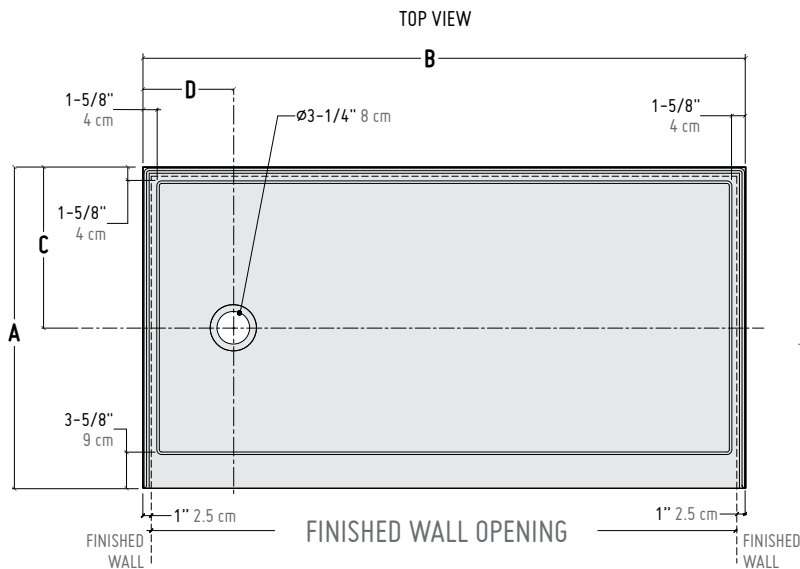

*DIMENSIONS

MODEL	A	B	C	D	E	F
ABF6032-L3/R3-B	32" [81cm]	60" [152cm]	16" [41cm]	9" [23cm]	2 3/4" [7cm]	3 3/4" [10cm]

*Tolerance on dimensions: ± 1/4" 6 mm

3 FLANGES