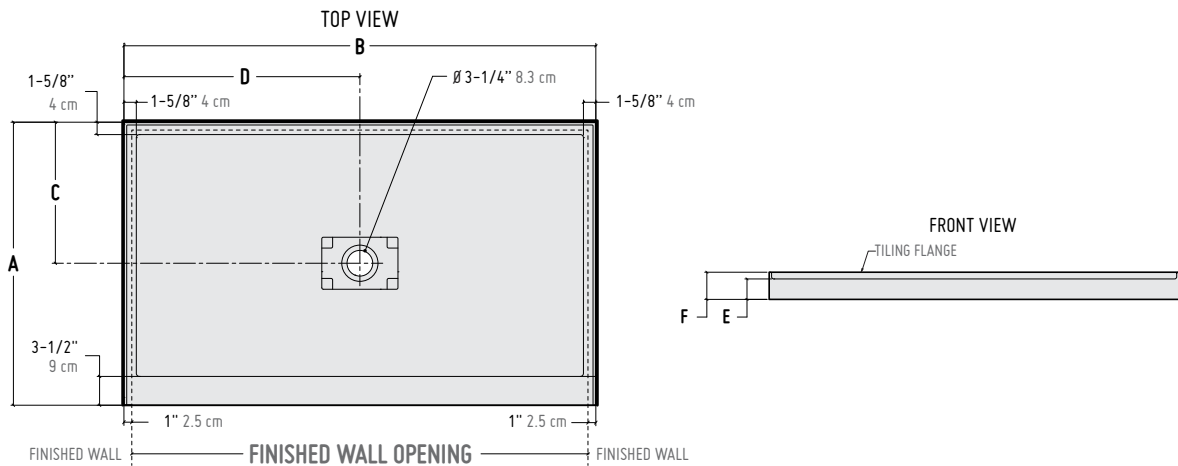

3 FLANGES

*DIMENSIONS

MODEL	A	B	C	D	E	F
ADT4836-3	36" [91cm]	48" [122cm]	18" [46cm]	24" [61cm]	3" [8cm]	4" [10cm]
ADT4842-3	42" [107cm]	48" [122cm]	21" [53cm]	24" [61cm]	3" [8cm]	4" [10cm]
ADT5436-3	36" [91cm]	54" [137cm]	18" [46cm]	27" [69cm]	3" [8cm]	4" [10cm]
ADT6036-3	36" [91cm]	60" [152cm]	18" [46cm]	30" [76cm]	3" [8cm]	4" [10cm]

*Tolerance on dimensions: ± 1/4" 6 mm