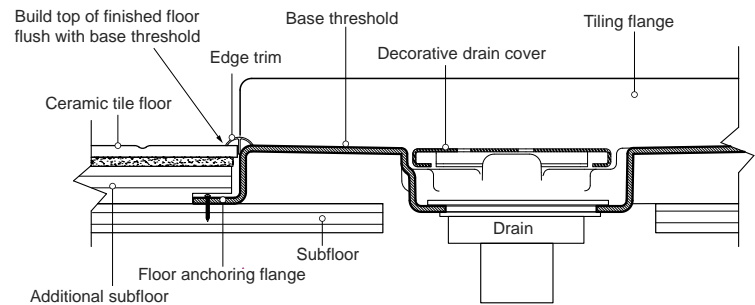

AD-FLEXTHRESHOLD-37: \$104
AD-FLEXTHRESHOLD-61: \$139

WEIGHTED SHOWER CURTAIN NOT INCLUDED

AD BASES FINISHED FLOOR INSTALLATION

*DIMENSIONS

MODEL	A	B	C	D	E	F	G
ABF3739AD	38 5/8" [98cm]	39" [99cm]	31 1/2" [80cm]	19 1/2" [50cm]	37" [94cm]	1 3/8" [3.5cm]	2 3/4" [7cm]
ABF3763AD	38 1/2" [98cm]	63" [160cm]	31 1/2" [80cm]	31 1/2" [80cm]	61" [115cm]	1 3/8" [3.5cm]	2 3/4" [7cm]