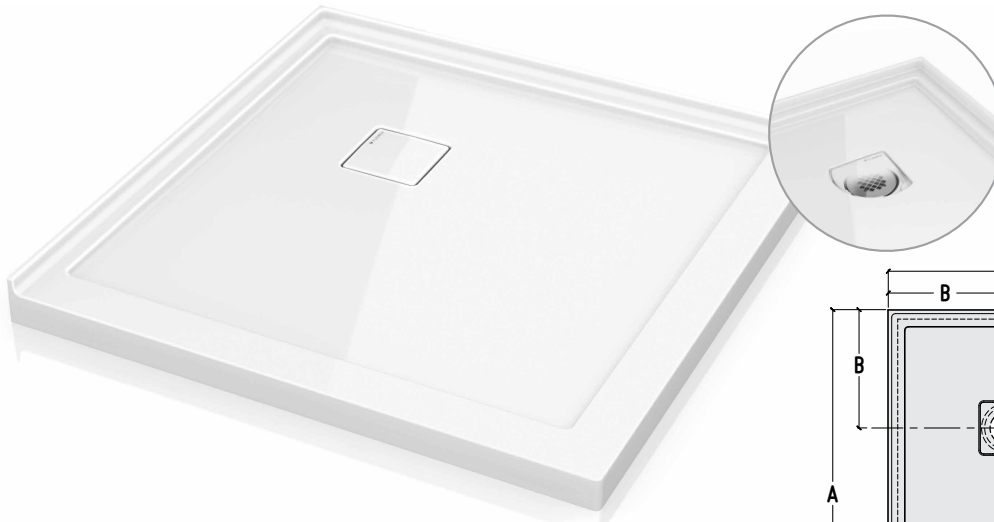

low profile model

10
year limited
warranty

BASE	COLOUR	SIZE	Fibo by FLEURCO	PRICE
ALC32-18-B*	White	32" x 32" x 2"	✓	\$1,124
ALC36-18-B	White	36" x 36" x 2"	✓	\$1,188
ALC42-18-B	White	42" x 42" x 2"	✓	\$1,324