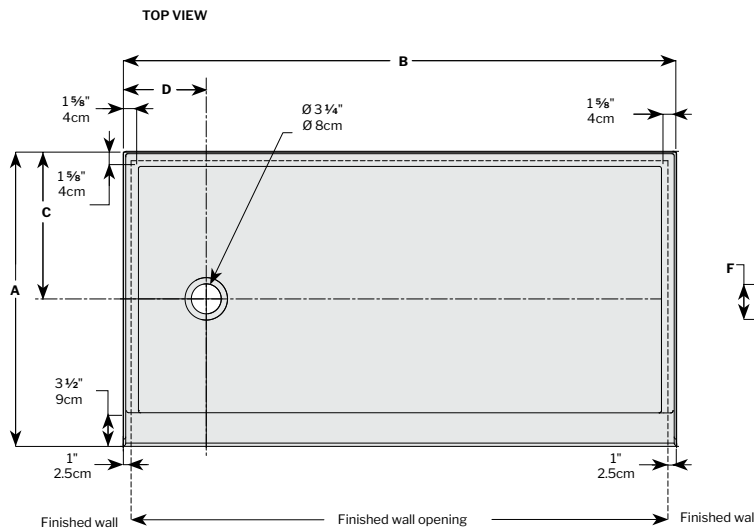

*DIMENSIONS

MODEL	A	B	C	D	E	F
ALT6032-L3/R3	32" [81cm]	60" [152cm]	16" [41cm]	9" [23cm]	2 3/4" [7cm]	3 3/4" [10cm]

*Tolerance on dimensions: $\pm 1/4''$ 6 mm