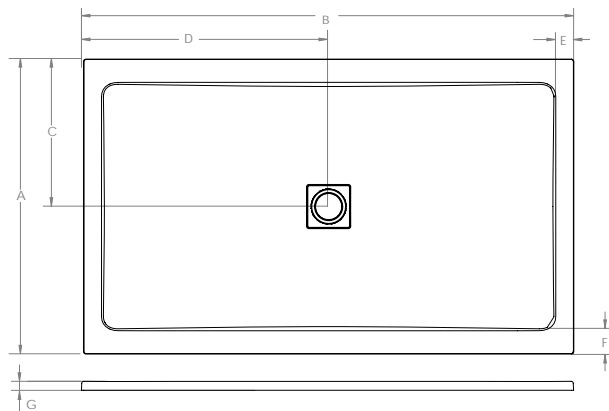

*DIMENSIONS

MODEL	A	B	C	D	E	F	G
ATAS2-3648	35 7/8" [91.1cm]	47 9/16" [121.1cm]	17 15/16" [45.5cm]	23 13/16" [60.6cm]	2 1/4" [5.8cm]	3" [7.6cm]	1 3/8" [3.5cm]
ATAS2-3260	31 13/16" [81cm]	59 9/16" [151.6cm]	15 15/16" [40.5cm]	12" [30.5cm]	2 1/4" [5.8cm]	3" [7.6cm]	1 1/2" [3.7cm]
ATAS2-3660	35 7/8" [91.1cm]	59 9/16" [151.6cm]	17 15/16" [45.5cm]	29 13/16" [75.8cm]	2 1/4" [5.8cm]	3" [7.6cm]	1 3/8" [3.5cm]

*Tolerance on dimensions: ± 1/4" 6 mm

! The dimensions displayed correspond to the product, add an extra 1/8" (3.5mm) to account for the installed tiling flange.

DETACHED TILE FLANGES

SPECIALTY