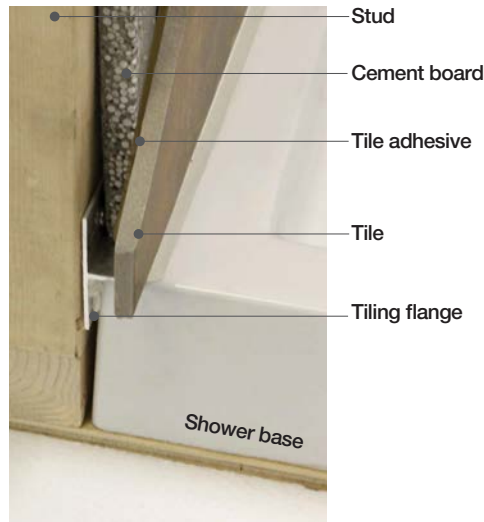

CORNER BASES

	ALB32-18-B ALB36-18-B ALB40-18-B	\$1,142 \$1,219 \$1,351	P.31 P.31 P.31	✓ ✓ ✓
	ALR32-18-B ALR36-18-B ALR40-18-B	\$1,047 \$1,142 \$1,294	P.32 P.32 P.32	✓ ✓ ✓
	ALN36-18-B ALN38-18-B ALN42-18-B	\$1,142 \$1,200 \$1,296	P.33 P.33 P.33	✓ ✓ ✓
	ALC32-18-B ALC36-18-B ALC42-18-B	\$1,124 \$1,188 \$1,324	P.34 P.34 P.34	✓ ✓ ✓
	ADR3648L-18 ADR3648R-18	\$1,512 \$1,512	P.35 P.35	✓ ✓

QUAD

The Quad base is a unique base that allows for 3 configurations: in-line, 2 sided (left or right) or 3 sided applications. Comes with 3 aluminum pre-cut tiling flanges that can be installed for different applications (in-line, in-line cube, 2 sided, 3 sided).

Installation of tile flange available. Please contact Customer Service.

How is a quad base installed?

Tile flange detail

Installation perspective

Installation detail

IN-LINE

3 integrated tile flanges

- Easy installation
- Pre-molded tiling flanges