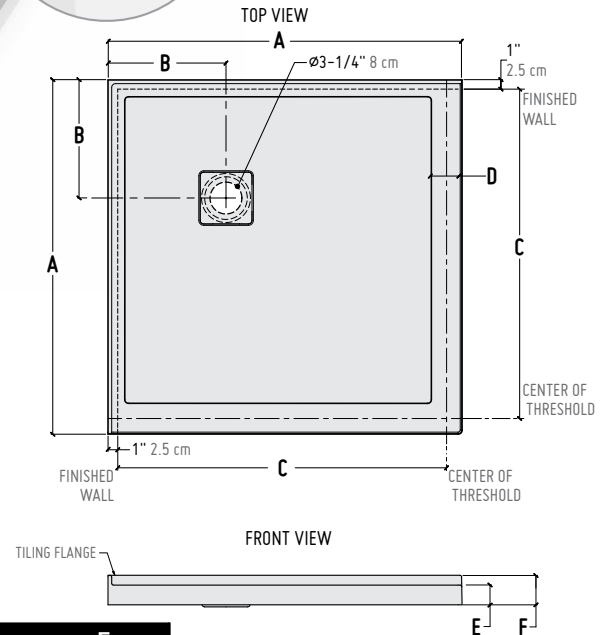

low profile model

10
year limited
warranty

BASE	COLOUR	SIZE	Fibo by FLEURCO	PRICE
ALC32-18-B*	White	32" x 32" x 2"	✓	\$1,124
ALC36-18-B	White	36" x 36" x 2"	✓	\$1,188
ALC42-18-B	White	42" x 42" x 2"	✓	\$1,324