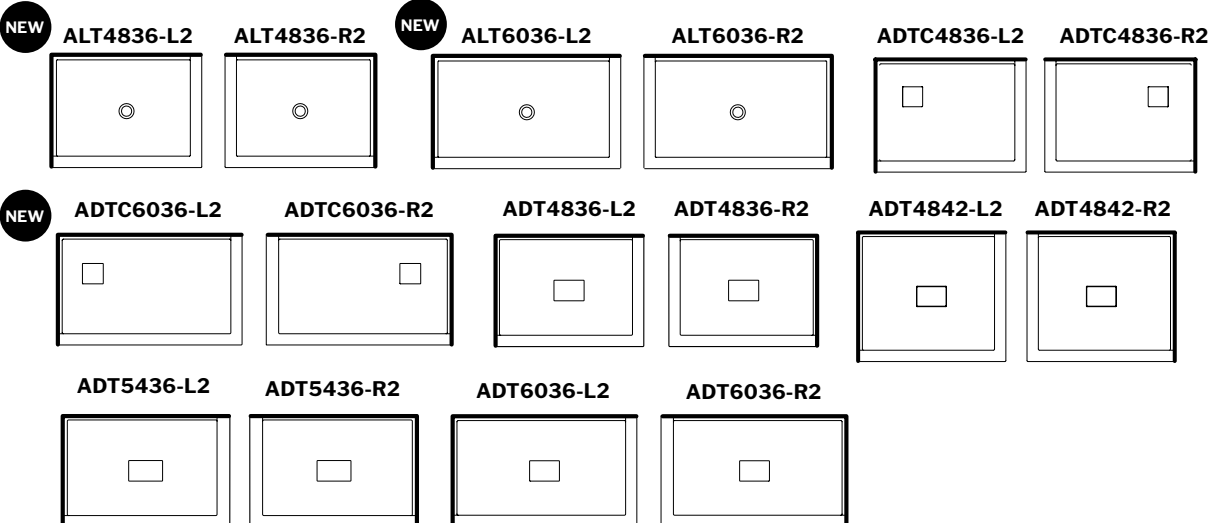

INTEGRATED FLANGE

Easy installation
Pre-molded tiling flanges

SINGLE THRESHOLD

DOUBLE THRESHOLD

FLEURCO INC. **CANADA** Tel: 1.514.326.2222 | Toll free: 1.800.993.0033 | Fax: 1.514.326.2008 | www.fleurco.com