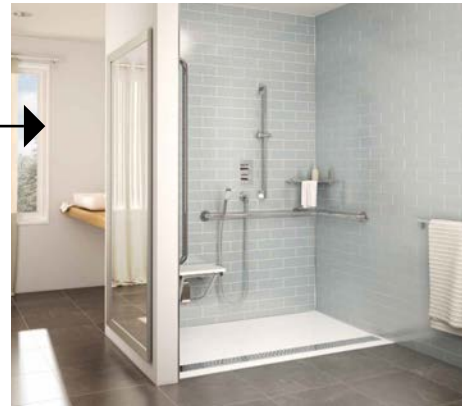

*Selected models offered

ADA COMPLIANT INSTALLATION

ADA COMPLIANT

ABF3739AD (TRANSFER TYPE)

COLLAPSIBLE THRESHOLD KIT

AD-FLEXTHRESHOLD-37: \$104
AD-FLEXTHRESHOLD-61: \$139

WEIGHTED SHOWER CURTAIN NOT INCLUDED