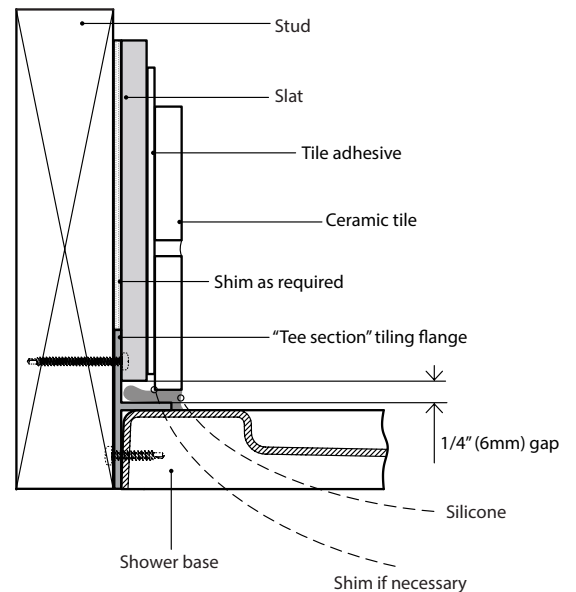

Installation of tile flange available. Please contact Customer Service.

How is a quad base installed?

Tile flange detail

Installation perspective

Installation detail

IN-LINE

3 integrated tile flanges

- Easy installation
- Pre-molded tiling flanges

The in-line base is a single threshold base with 3 pre-molded and integrated tiling flanges. It allows for easy installation for in-line shower models 48", 54" & 60". Different drain variations include: center drain, side drain & linear front drain.

2 SIDED

2 integrated tile flanges

- Easy installation
- Pre-molded tiling flanges

The 2 sided base is a double threshold base with 2 pre-molded and integrated tiling flanges. It allows for easy installation for 2 sided shower models, 48", 54" & 60".