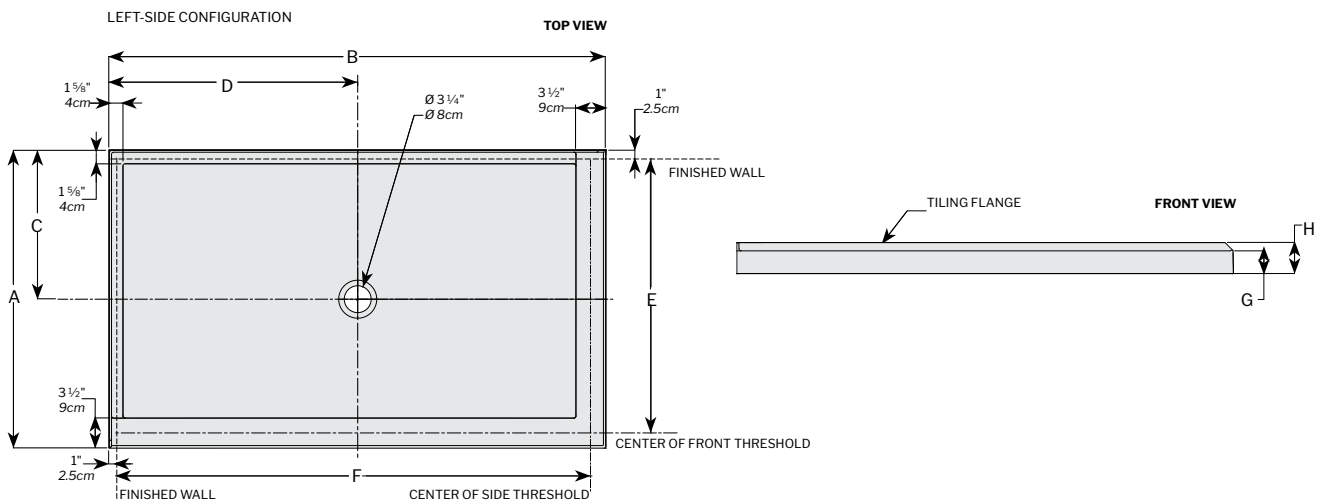

Left-side tile flange configuration

Right-side tile flange configuration

See page 2 for drain information

*DIMENSIONS

MODEL	A	B	C	D	E	F	G	H
ALT4836-L2/R2	36" [91cm]	48" [122cm]	18" [46cm]	24" [61cm]	33 1/4" [84cm]	45 1/4" [115cm]	2 3/4" [7cm]	3 3/4" [10cm]
ALT6036-L2/R2	36" [91cm]	60" [152cm]	18" [46cm]	30" [76cm]	33 1/4" [84cm]	57 1/4" [145cm]	2 3/4" [7cm]	3 3/4" [10cm]