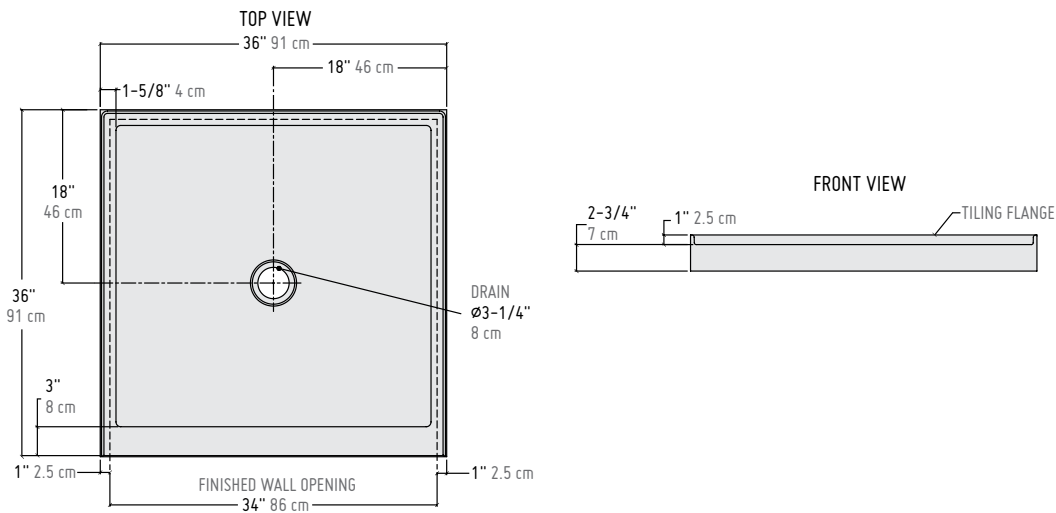

*Tolerance on dimensions: $\pm 1/4"$ 6 mm

COMPATIBLE SHOWER DOOR MODELS

SELECT
**PLATINUM
KARA**

PIVOT DOORS

MONTREAL
(Canada Only)

ELERA

PIVOT IN-LINE

ELERA