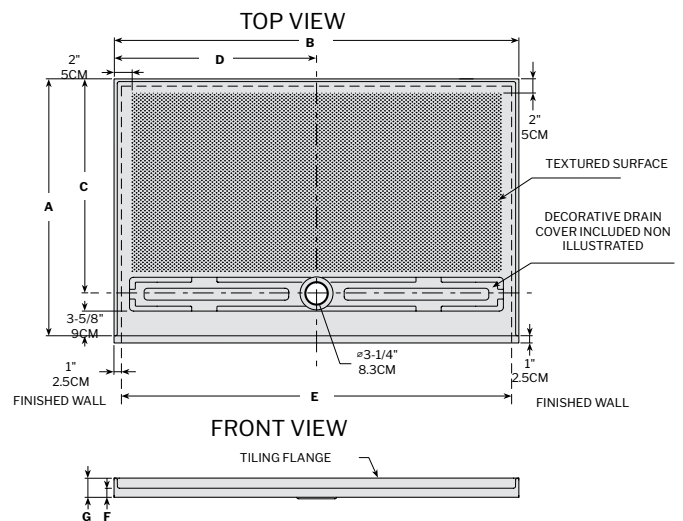

*DIMENSIONS

MODEL	A	B	C	D	E	F	G
AZM4836	36" [91cm]	48" [122cm]	30" [76cm]	24" [61cm]	46" [117cm]	1 3/8" [3.5cm]	3 1/8" [8cm]
AZM6032	32" [81cm]	60" [152cm]	26" [66cm]	30" [76cm]	58" [147cm]	1 3/8" [3.5cm]	3 1/8" [8cm]
AZM6036	36" [91cm]	60" [152cm]	30" [76cm]	30" [76cm]	58" [147cm]	1 3/8" [3.5cm]	3 1/8" [8cm]