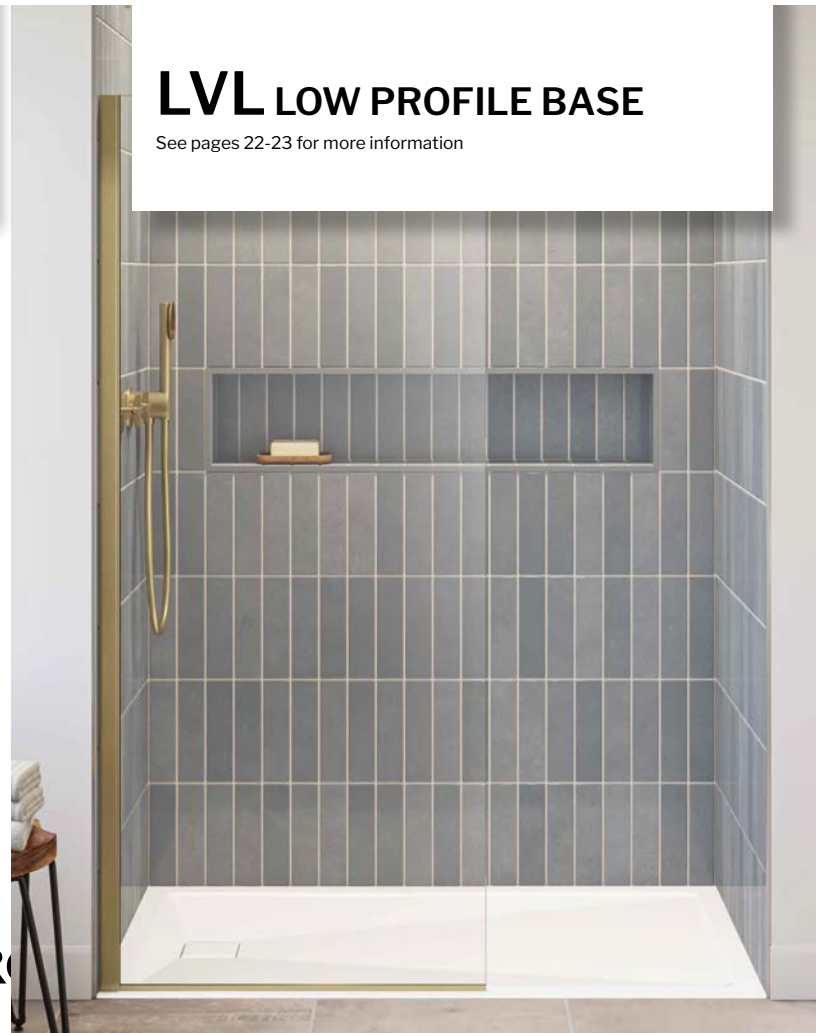

LVL LOW PROFILE BASE

See pages 22-23 for more information