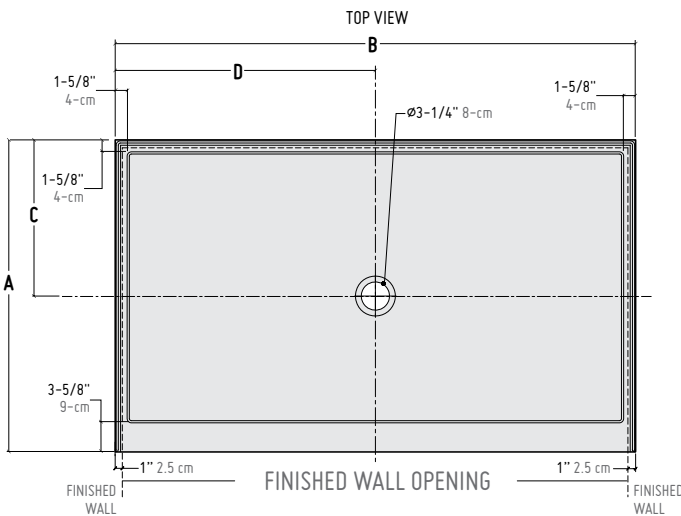

3 FLANGES

BASE	COLOUR	SIZE	Fibo by FLEURCO	PRICE
ABF4836-18-3-B	White	48" x 36" x 2 3/4"	✓	$968
ABF6036-18-3-B	White	60" x 36" x 2 3/4"	✓	$1,065

See page 2 for drain information