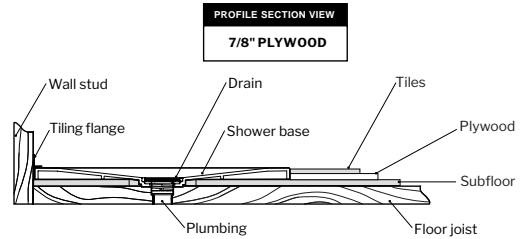

- Very low profile (1 1/2")
- Concealed drain
- Contemporary European inspired design
- Allows for a fully recessed installation
- Easy to install - requires minimal subfloor modification

LVL SOLID SURFACE BASE