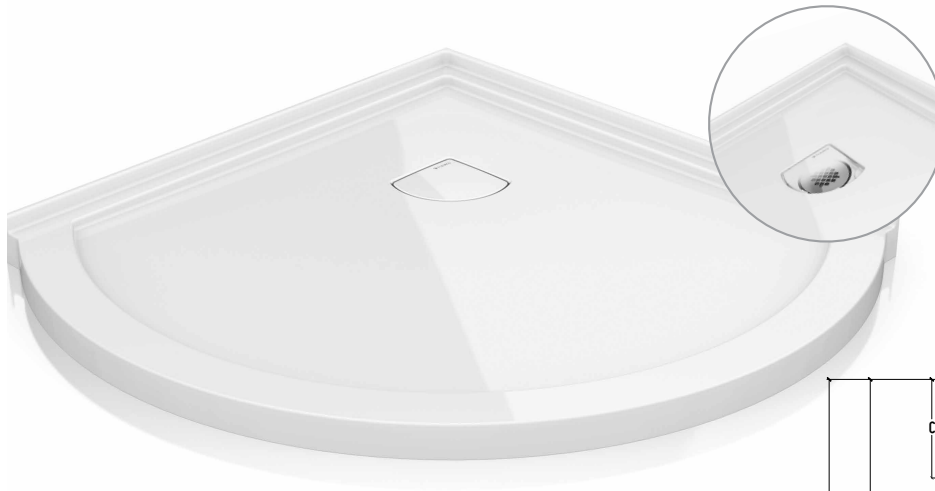

*DIMENSIONS

MODEL	A	B	C	D	E	F	G
AZM4836	36" [91cm]	48" [122cm]	30" [76cm]	24" [61cm]	46" [117cm]	1 3/8" [3.5cm]	3 1/8" [8cm]
AZM6032	32" [81cm]	60" [152cm]	26" [66cm]	30" [76cm]	58" [147cm]	1 3/8" [3.5cm]	3 1/8" [8cm]
AZM6036	36" [91cm]	60" [152cm]	30" [76cm]	30" [76cm]	58" [147cm]	1 3/8" [3.5cm]	3 1/8" [8cm]

*Tolerance on dimensions: ± 1/4" 6 mm

SPECIALTY

ARC - CONCEALED CORNER DRAIN

low profile model

ACRYLIC SHOWER BASE

10
year limited
warranty

BASE	COLOUR	SIZE	Fibo by FLEURCO	PRICE
ALB32-18-B*	White	32" x 32" x 2"	✓	\$1,142
ALB36-18-B	White	36" x 36" x 2"	✓	\$1,219
ALB40-18-B	White	40" x 40" x 2"	✓	\$1,351