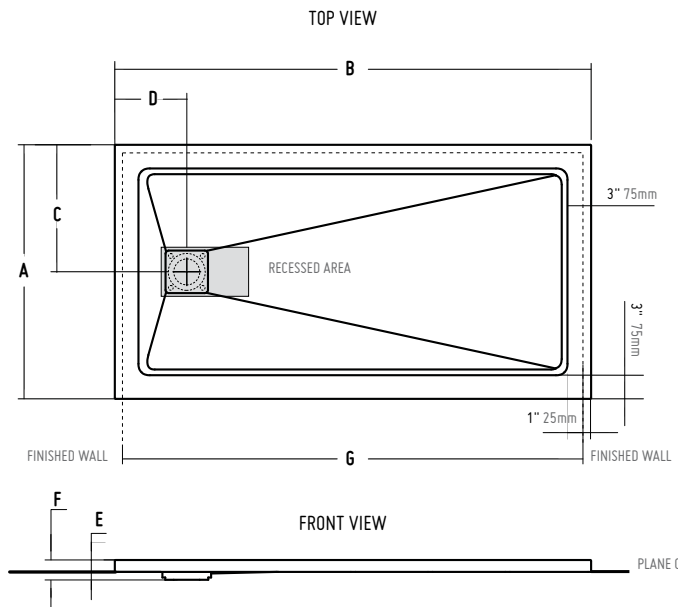

LVL SOLID SURFACE BASE

very low profile quad base with concealed side drain

ZERO THRESHOLD BASE

5
year limited
warranty

BASE	COLOUR	SIZE	Fibo by FLEURCO	PRICE
AULV3260-18	White	60" x 32" x 1½" *	✓	$1,479
AULV3648-18	White	48" x 36" x 1½" *	✓	$1,328
AULV3660-18	White	60" x 36" x 1½" *	✓	$1,648

*Height of unfinished threshold

See page 2 for drain information

TILING FLANGE INSTALLATION

*DIMENSIONS

MODEL	A	B	C	D	E	F	G
AULV3260-18	32" [81cm]	60" [152cm]	16" [41cm]	9" [23cm]	1½" [4cm]	2½" [6cm]	58" [147cm]
AULV3648-18	36" [91cm]	48" [122cm]	18" [46cm]	9" [23cm]	1½" [4cm]	2½" [6cm]	46" [117cm]
AULV3660-18	36" [91cm]	60" [152cm]	18" [46cm]	9" [23cm]	1½" [4cm]	2½" [6cm]	58" [147cm]

*Tolerance on dimensions: ± 1/4" 6 mm

DETACHED TILE FLANGES

SPECIALTY