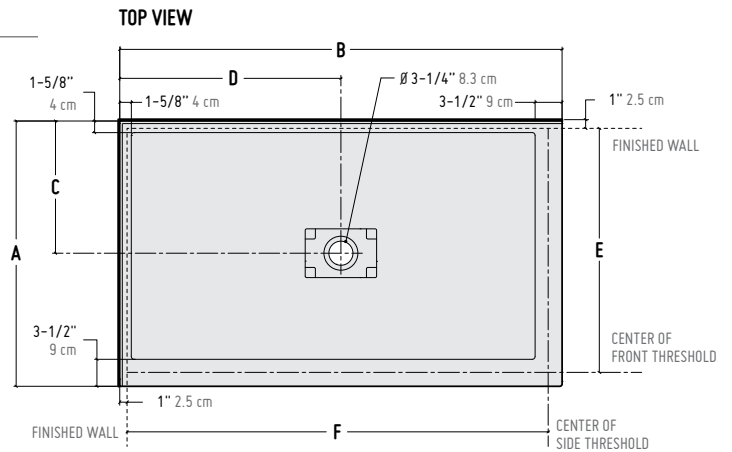

Left-side tile flange configuration

Right-side tile flange configuration

See page 2 for drain information

*DIMENSIONS

MODEL	A	B	C	D	E	F	G	H
ADT4836-L2/R2	36" [91cm]	48" [122cm]	18" [46cm]	24" [61cm]	33 1/4" [84cm]	45 1/2" [115cm]	3" [8cm]	4" [10cm]
ADT4842-L2/R2	42" [107cm]	48" [122cm]	21" [53cm]	24" [61cm]	39 1/4" [100cm]	45 1/2" [115cm]	3" [8cm]	4" [10cm]
ADT5436-L2/R2	36" [91cm]	54" [137cm]	18" [46cm]	27" [69cm]	33 1/4" [84cm]	51 1/2" [130cm]	3" [8cm]	4" [10cm]
ADT6036-L2/R2	36" [91cm]	60" [152 cm]	18" [46cm]	30" [76cm]	33 1/4" [84cm]	57 1/4" [145cm]	3" [8cm]	4" [10cm]