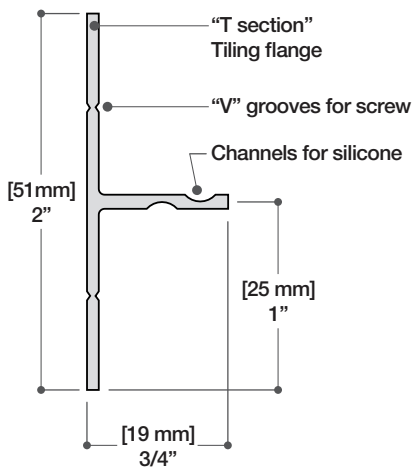

QUAD

The Quad base is a unique base that allows for 3 configurations: in-line, 2 sided (left or right) or 3 sided applications. Comes with 3 aluminum pre-cut tiling flanges that can be installed for different applications (in-line, in-line cube, 2 sided, 3 sided).

Installation of tile flange available. Please contact Customer Service.

How is a quad base installed?

Tile flange detail

Installation perspective

Installation detail

IN-LINE

3 integrated tile flanges

- Easy installation
- Pre-molded tiling flanges