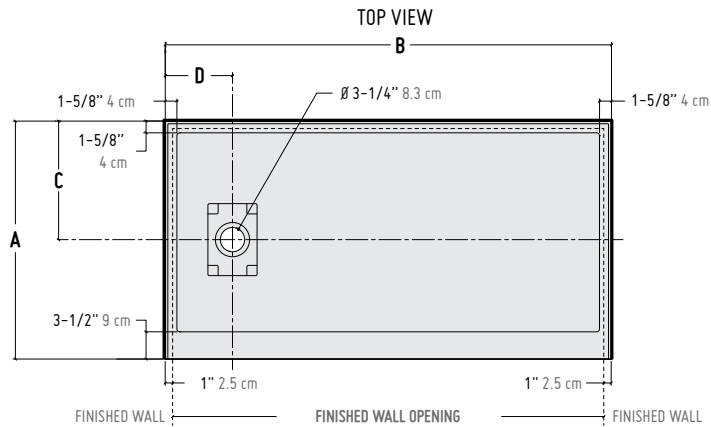

3 FLANGES

*DIMENSIONS

MODEL	A	B	C	D	E	F
ADT6032-L3/R3	32" [81cm]	60" [152cm]	16" [41cm]	9" [23cm]	3" [8cm]	4" [10cm]

*Tolerance on dimensions: ± 1/4" 6 mm