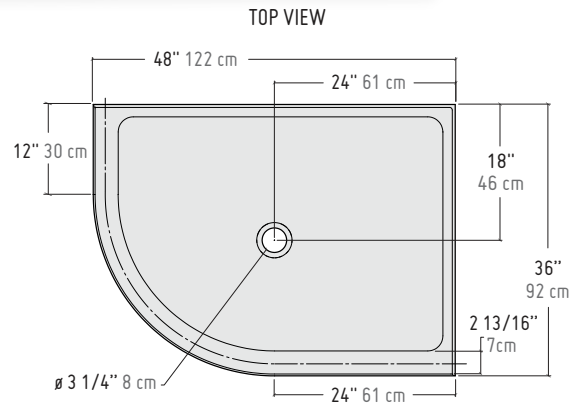

BASE	COLOUR	SIZE	Fibo by FLEURCO	PRICE
ADR3648L-18	White	48" x 36" x 3"	✓	$1,512
ADR3648R-18	White	48" x 36" x 3"	✓	$1,512

ALL DRAINS SOLD SEPARATELY

DRAIN No-Calk™ Shower Base Drain*	Model	Material	Price	Finish
	DRAINABS-11	ABS No-Calk 2" drain	$62	Chrome
	DRAINABS-25	ABS No-Calk 2" drain	$81	Brushed Nickel
	DRAINABS-33	ABS No-Calk 2" drain	$116	Matte Black
	DRAINABS-12	ABS No-Calk 2" drain	$218	Brushed Gold
	DRAINPVC-11	PVC No-Calk 2" drain	$62	Chrome
	DRAINPVC-25	PVC No-Calk 2" drain	$81	Brushed Nickel
	DRAINPVC-33	PVC No-Calk 2" drain	$90	Matte Black
	DRAINPVC-12	PVC No-Calk 2" drain	$218	Brushed Gold

*Please check local codes to ensure appropriate drain specifications

*Tolerance on dimensions: ± 1/4" 6 mm

COMPATIBLE SHOWER DOOR MODELS

HALF-ROUND CORNER DOORS

CAPRI

CORNER