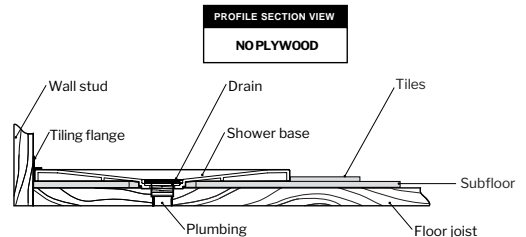

- Very low profile (1 1/2")
- Concealed drain
- Contemporary European inspired design
- Allows for a fully recessed installation
- Easy to install - requires minimal subfloor modification

LVL SOLID SURFACE BASE