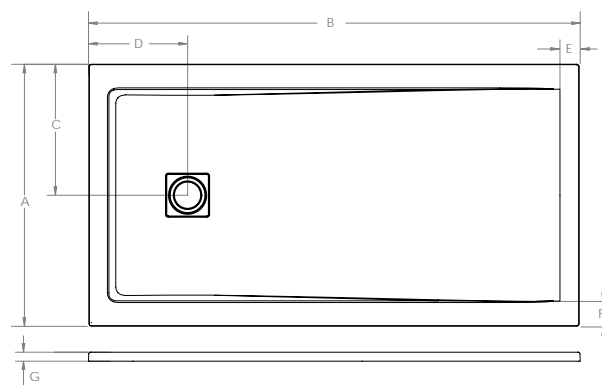

*DIMENSIONS

MODEL	A	B	C	D	E	F	G
ATAS2-3648	35 7/8" [91.1cm]	47 9/16" [121.1cm]	17 15/16" [45.5cm]	23 13/16" [60.6cm]	2 1/4" [5.8cm]	3" [7.6cm]	1 3/8" [3.5cm]
ATAS2-3260	31 13/16" [81cm]	59 9/16" [151.6cm]	15 15/16" [40.5cm]	12" [30.5cm]	2 1/4" [5.8cm]	3" [7.6cm]	1 1/2" [3.7cm]
ATAS2-3660	35 7/8" [91.1cm]	59 9/16" [151.6cm]	17 15/16" [45.5cm]	29 13/16" [75.8cm]	2 1/4" [5.8cm]	3" [7.6cm]	1 3/8" [3.5cm]

*Tolerance on dimensions: ± 1/4" 6 mm

! The dimensions displayed correspond to the product, add an extra 1/8" (3.5mm) to account for the installed tiling flange.

DETACHED TILE FLANGES

SPECIALTY