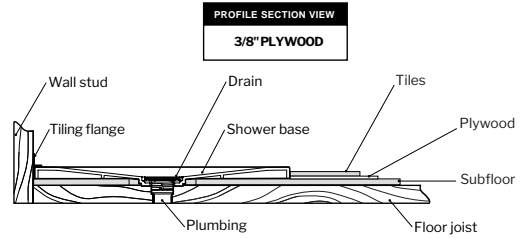

- Very low profile (1 1/2")
- Concealed drain
- Contemporary European inspired design
- Allows for a fully recessed installation
- Easy to install - requires minimal subfloor modification

LVL SOLID SURFACE BASE