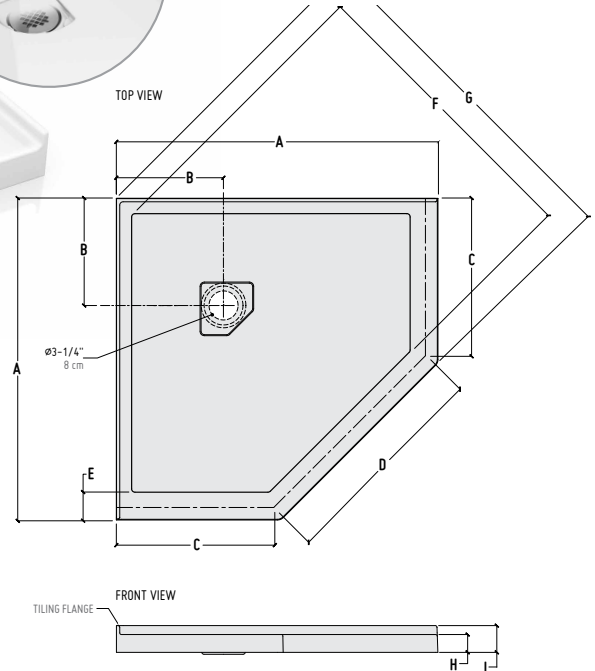

10
year limited
warranty

BASE	COLOUR	SIZE	Fibo by FLEURCO	PRICE
ALN36-18-B	White	36" x 36" x 2"	✓	\$1,142
ALN38-18-B	White	38" x 38" x 2"	✓	\$1,200
ALN42-18-B	White	42" x 42" x 2"	✓	\$1,296

*DIMENSIONS

MODEL	A	B	C	D	E	F	G	H	I
ALN36	36" [91cm]	12" [30cm]	17 5/8" [45cm]	24" [61cm]	3" [8cm]	33 1/4" [84cm]	38 1/2" [98cm]	2" [5cm]	3" [8cm]
ALN38	37 1/2" [95cm]	12" [30cm]	19" [48cm]	23 7/8" [60cm]	3" [8cm]	35 1/4" [89cm]	40 3/8" [103cm]	2" [5cm]	3" [8cm]
ALN42	41" [104cm]	12" [30cm]	20" [51cm]	27 1/4" [69cm]	3" [8cm]	38 1/4" [97cm]	43 5/8" [111cm]	2" [5cm]	3" [8cm]