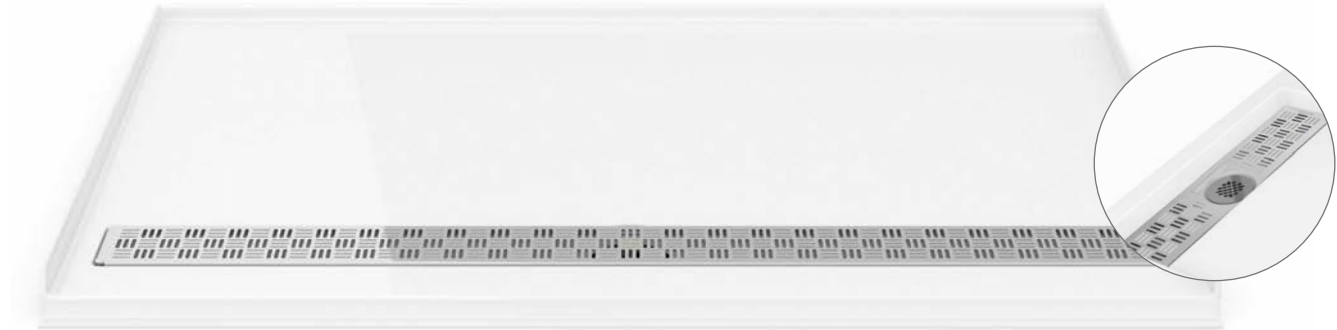

IN-LINE LINEAR DRAIN

3 integrated tile flanges

ZERO THRESHOLD
TEXTURED SURFACE

10
year limited
warranty

BASE	COLOUR	SIZE	PRICE
AZM4836-18-__*-B	White	48" x 36" x 1 3/8" *	$1,472
AZM6032-18-__*-B	White	60" x 32" x 1 3/8" *	$1,586
AZM6036-18-__*-B	White	60" x 36" x 1 3/8" *	$1,638

* Height of unfinished threshold

See page 2 for drain information

DECORATIVE DRAIN COVER*

*Please select the decorative drain cover finish and indicate within the code

11 for chrome

25 for brushed nickel