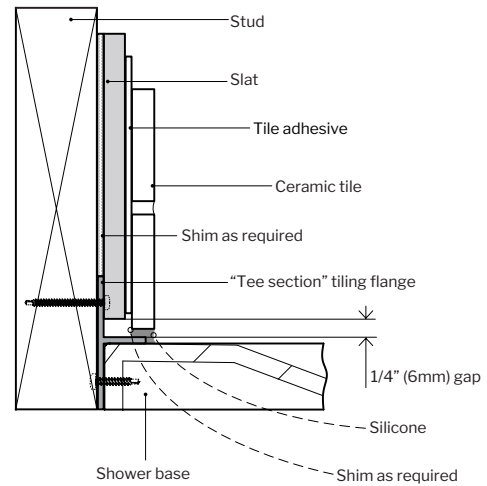

TILING FLANGE INSTALLATION

*DIMENSIONS

MODEL	A	B	C	D	E	F	G
AULV3260-18	32" [81cm]	60" [152cm]	16" [41cm]	9" [23cm]	1½" [4cm]	2½" [6cm]	58" [147cm]
AULV3648-18	36" [91cm]	48" [122cm]	18" [46cm]	9" [23cm]	1½" [4cm]	2½" [6cm]	46" [117cm]
AULV3660-18	36" [91cm]	60" [152cm]	18" [46cm]	9" [23cm]	1½" [4cm]	2½" [6cm]	58" [147cm]

*Tolerance on dimensions: ± 1/4" 6 mm

DETACHED TILE FLANGES

SPECIALTY