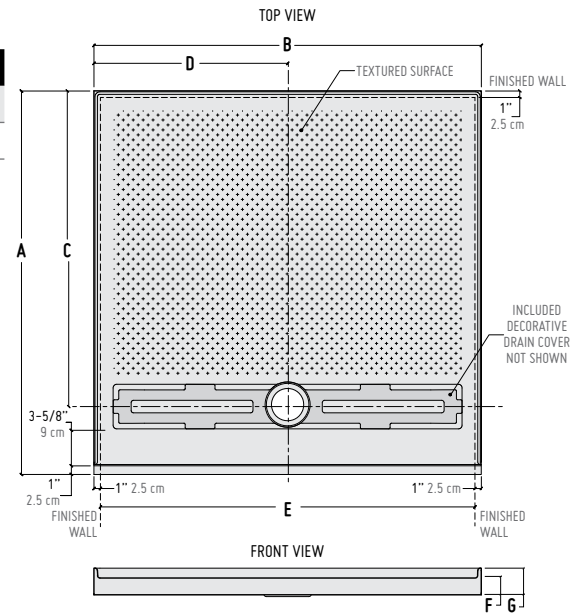

AD-FLEXTHRESHOLD-37: \$104
AD-FLEXTHRESHOLD-61: \$139

WEIGHTED SHOWER CURTAIN NOT INCLUDED

AD BASES FINISHED FLOOR INSTALLATION

*DIMENSIONS

MODEL	A	B	C	D	E	F	G
ABF3739AD	38 5/8" [98cm]	39" [99cm]	31 1/2" [80cm]	19 1/2" [50cm]	37" [94cm]	1 3/8" [3.5cm]	2 3/4" [7cm]
ABF3763AD	38 1/2" [98cm]	63" [160cm]	31 1/2" [80cm]	31 1/2" [80cm]	61" [115cm]	1 3/8" [3.5cm]	2 3/4" [7cm]