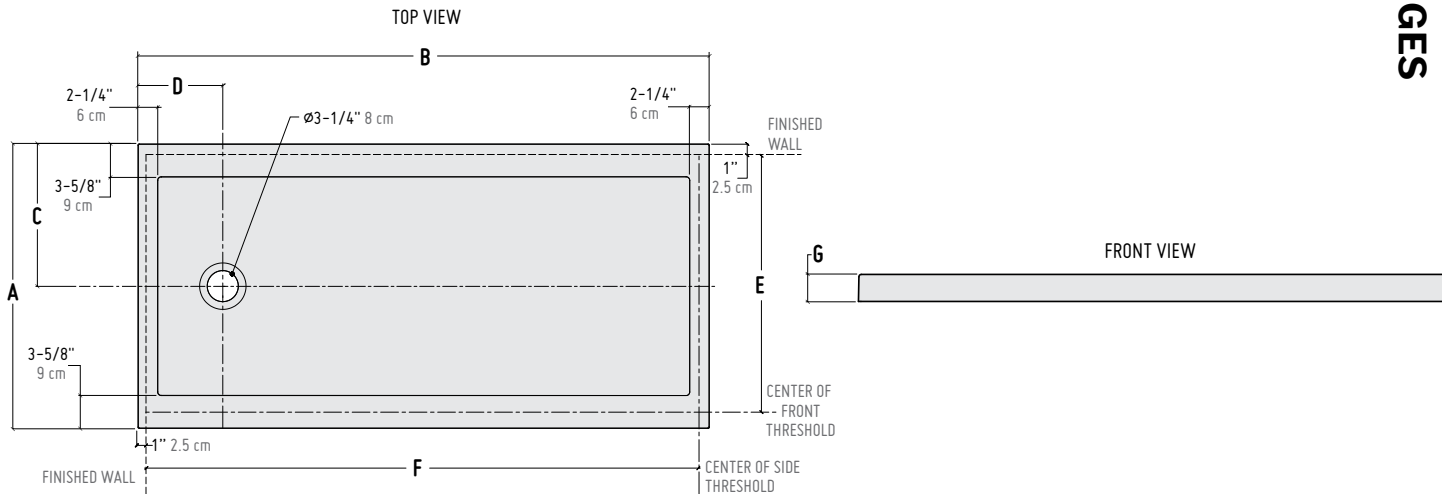

*DIMENSIONS

MODEL	A	B	C	D	E	F	G
ADQ3060	30" [76cm]	60" [152cm]	15" [38cm]	9" [23cm]	27 1/4" [69cm]	58" [147cm]	2 3/4" [7cm]
ADQ3260	32" [81cm]	60" [152cm]	16" [41cm]	9" [23cm]	29 1/4" [74cm]	58" [147cm]	2 3/4" [7cm]

*Tolerance on dimensions: ± 1/4" 6 mm