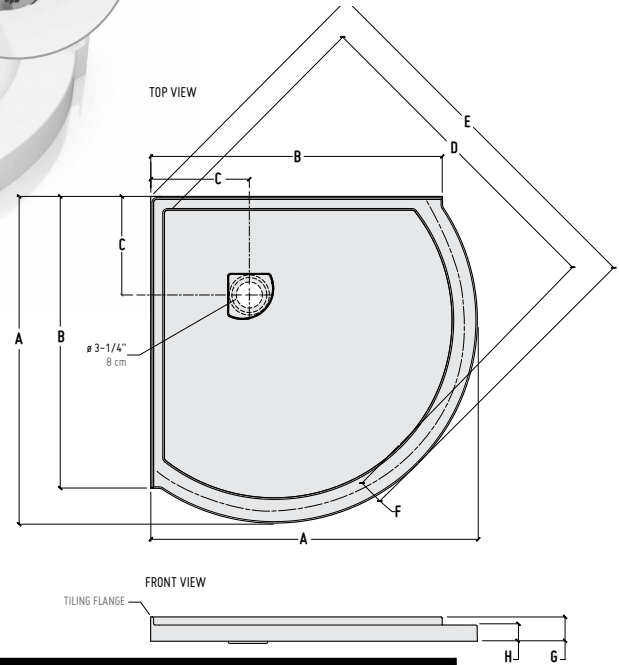

ARC - CONCEALED CORNER DRAIN

low profile model

ACRYLIC SHOWER BASE

10
year limited
warranty

BASE	COLOUR	SIZE	Fibo by FLEURCO	PRICE
ALB32-18-B*	White	32" x 32" x 2"	✓	$1,142
ALB36-18-B	White	36" x 36" x 2"	✓	$1,219
ALB40-18-B	White	40" x 40" x 2"	✓	$1,351

*Please check local building codes to ensure this size base is in compliance with all regulations in your area

*DIMENSIONS

MODEL	A	B	C	D	E	F	G	H
ALB32	37 7/8" [96cm]	32" [81cm]	12" [30cm]	39 1/4" [100cm]	44 1/2" [113cm]	3" [8cm]	3" [8cm]	2" [5cm]
ALB36	40 1/4" [102cm]	36" [91cm]	12" [30cm]	41 1/4" [105cm]	46 1/2" [118cm]	3" [8cm]	3" [8cm]	2" [5cm]
ALB40	42 7/8" [109cm]	39 3/8" [100cm]	12" [30cm]	44" [112cm]	49" [124cm]	3" [8cm]	3" [8cm]	2" [5cm]

*Tolerance on dimensions: ± 1/4" 6 mm

ALL DRAINS SOLD SEPARATELY

DRAIN No-Calk™ Shower Base Drain*					
	DRAINABS-11	ABS No-Calk 2" drain	$62	Chrome	
	DRAINABS-25	ABS No-Calk 2" drain	$81	Brushed Nickel	
	DRAINABS-33	ABS No-Calk 2" drain	$116	Matte Black	
	DRAINABS-12	ABS No-Calk 2" drain	$218	Brushed Gold	
	DRAINPVC-11	PVC No-Calk 2" drain	$62	Chrome	
	DRAINPVC-25	PVC No-Calk 2" drain	$81	Brushed Nickel	
	DRAINPVC-33	PVC No-Calk 2" drain	$90	Matte Black	
	DRAINPVC-12	PVC No-Calk 2" drain	$218	Brushed Gold	

*Please check local codes to ensure appropriate drain specifications

COMPATIBLE SHOWER DOOR MODELS

ARC CORNER DOORS

APOLLO

CAPRI

CORNER