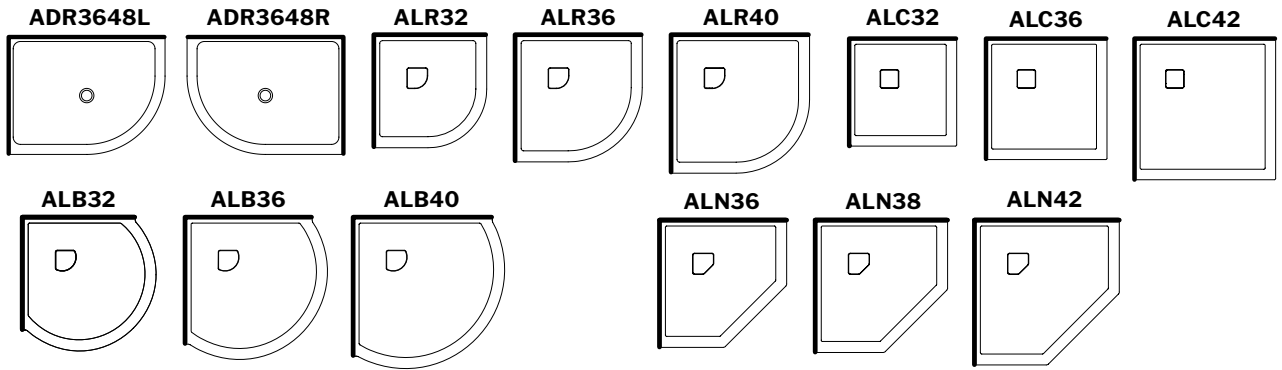

INTEGRATED FLANGE

Easy installation
Pre-molded tiling flanges

SINGLE THRESHOLD

DOUBLE THRESHOLD

FLEURCO INC. **CANADA** Tel: 1.514.326.2222 | Toll free: 1.800.993.0033 | Fax: 1.514.326.2008 | www.fleurco.com