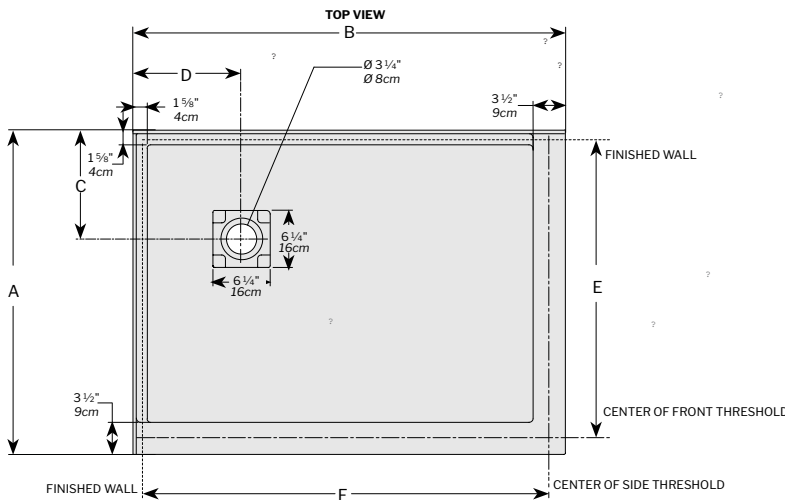

*DIMENSIONS

MODEL	A	B	C	D	E	F	G	H
ADTC4836-L2/R2	36" [91cm]	48" [122cm]	12" [30cm]	12" [30cm]	3 1/4" [84cm]	45 1/4" [115cm]	3" [8cm]	4" [10cm]
ADTC6036-L2/R2	36" [91cm]	60" [152cm]	12" [30cm]	12" [30cm]	3 1/4" [84cm]	57 1/4" [145cm]	3" [8cm]	4" [10cm]

*Tolerance on dimensions: ± 1/4" 6 mm