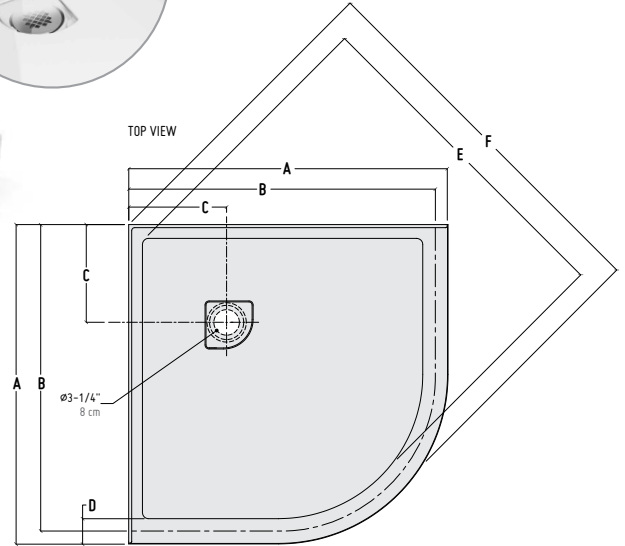

ROUND - CONCEALED CORNER DRAIN

ACRYLIC SHOWER BASE

low profile model

10
year limited
warranty

BASE	COLOUR	SIZE	Fibo by FLEURCO	PRICE
ALR32-18-B*	White	32" x 32" x 2"	✓	$1,047
ALR36-18-B	White	36" x 36" x 2"	✓	$1,142
ALR40-18-B	White	40" x 40" x 2"	✓	$1,294

*Please check local building codes to ensure this size base is in compliance with all regulations in your area

*DIMENSIONS

MODEL	A	B	C	D	E	F	G	H
ALR32	32" [81cm]	30 3/8" [77cm]	12" [30cm]	3" [8cm]	32 7/8" [84cm]	38 1/4" [97cm]	2" [5cm]	3" [8cm]
ALR36	36" [91cm]	34 3/8" [87cm]	12" [30cm]	3" [8cm]	36 7/8" [94cm]	42 1/4" [107cm]	2" [5cm]	3" [8cm]
ALR40	39" [100cm]	37 5/8" [96cm]	12" [30cm]	3" [8cm]	41 3/8" [105cm]	46 3/4" [119cm]	2" [5cm]	3" [8cm]

*Tolerance on dimensions: ± 1/4" 6 mm

ALL DRAINS SOLD SEPARATELY

DRAIN	DRAINABS-11	DRAINABS-25	DRAINABS-33	DRAINABS-12	DRAINPVC-11	DRAINPVC-25	DRAINPVC-33	DRAINPVC-12
No-Calk™ Shower Base Drain*	ABS No-Calk 2" drain	ABS No-Calk 2" drain	ABS No-Calk 2" drain	ABS No-Calk 2" drain	PVC No-Calk 2" drain	PVC No-Calk 2" drain	PVC No-Calk 2" drain	PVC No-Calk 2" drain
	$62	$81	$116	$218	$62	$81	$90	$218
	Chrome	Brushed Nickel	Matte Black	Brushed Gold	Chrome	Brushed Nickel	Matte Black	Brushed Gold

*Please check local codes to ensure appropriate drain specifications

COMPATIBLE SHOWER DOOR MODELS

ROUND CORNER DOORS

APOLLO CAPRI

CORNER