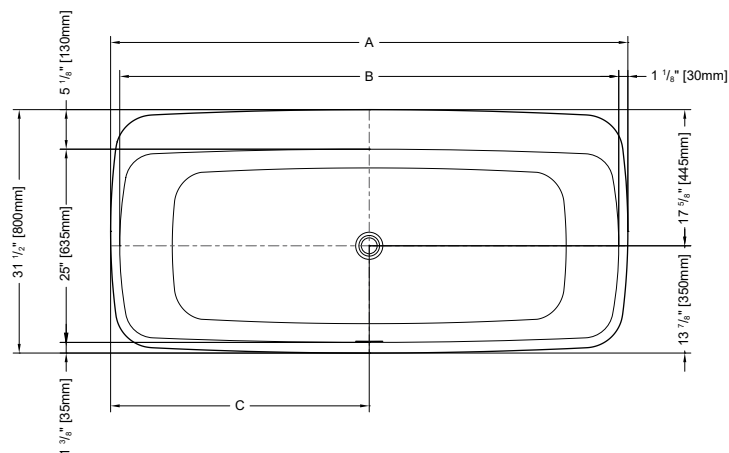

PETITE

59" L x 31 1/2" W x 23" H • Capacity: 58 US gal
1500mm L x 800mm W x 580mm H • Capacity: 220 L

GRANDE

67" L x 31 1/2" W x 23" H • Capacity: 68 US gal
1700mm L x 800mm W x 580mm H • Capacity: 259 L

MODEL	TUB COLOR	PRICE	MODEL	TUB COLOR	PRICE
BZWA5931-18	White	$3,117	BZWA6731-18	White	$3,242

Tub includes white toe touch drain cover

Chrome drain cover (optional)	TUBDRAINCOVER-11	$39
Brushed Nickel drain cover (optional)	TUBDRAINCOVER-25	$44
Matte Black drain cover (optional)	TUBDRAINCOVER-33	$57
Brushed Gold drain cover (optional)	TUBDRAINCOVER-12	$62

Tolerance on dimensions: ± 1/4" (6 mm)

MODEL	A	B	C	D	E	F
BZWA5931	59" [1500mm]	56 3/4" [1440mm]	29 1/2" [750mm]	43 3/8" [1105mm]	44 3/8" [1130mm]	114°
BZWA6731	66 7/8" [1700mm]	64 5/8" [1640mm]	33 1/2" [850mm]	49 3/8" [1255mm]	52 1/4" [1330mm]	117°

To receive the full size paper template for this tub model, simply send us a request indicating code **TMPBZWA5931** for petite, or **TMPBZWA6731** for grande. We will gladly mail it to you at no charge.