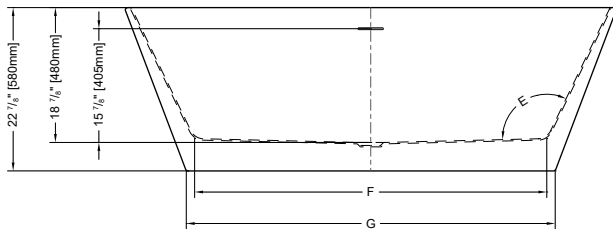

CALANDO

PETITE

56" L x 31" W x 23" H • Capacity: 77 US gal
1425mm L x 785mm W x 580mm H • Capacity: 292 L

GRANDE

68 3/4" L x 29 1/2" W x 23" H • Capacity: 88 US gal
1750mm L x 750mm W x 580mm H • Capacity: 333 L

MODEL	TUB COLOR	PRICE	MODEL	TUB COLOR	PRICE
BCA5631-18	White	$3,679	BCA6829-18	White	$3,928

Tub includes white toe touch drain cover

Chrome drain cover (optional)	TUBDRAINCOVER-11	$39
Brushed Nickel drain cover (optional)	TUBDRAINCOVER-25	$44
Matte Black drain cover (optional)	TUBDRAINCOVER-33	$57
Brushed Gold drain cover (optional)	TUBDRAINCOVER-12	$62

Tolerance on dimensions: ± 1/4" (6 mm)

MODEL	A	B	C	D	E	F	G	H	I
BCA5631	56 1/8" [1425mm]	28" [715mm]	31" [785mm]	15 1/2" [395mm]	115°	38 3/8" [975mm]	40 3/4" [1035mm]	21 3/8" [545mm]	25 1/8" [635mm]
BCA6829	68 7/8" [1750mm]	34 1/2" [875mm]	29 1/2" [750mm]	14 3/4" [375mm]	117°	49 1/4" [1250mm]	51 5/8" [1310mm]	19 7/8" [505mm]	23 5/8" [600mm]

To receive the full size paper template for this tub model, simply send us a request indicating code **TMPBCA5631** for petite, or **TMPBCA6829** for grande. We will gladly mail it to you at no charge.