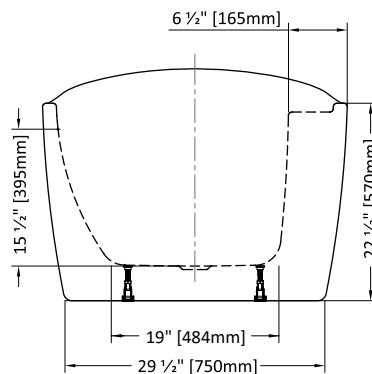

OSSIA

68 3/4" L x 34 3/4" W x 26" H • Capacity: 73 US gal
1746mm L x 879mm W x 660mm H • Capacity: 279 L

MODEL	TUB COLOR	PRICE
BLOS6935-18	White	\$3,055

Tub includes white toe touch drain cover

Chrome drain cover (optional)	TUBDRAINCOVER-11	\$39
Brushed Nickel drain cover (optional)	TUBDRAINCOVER-25	\$44
Matte Black drain cover (optional)	TUBDRAINCOVER-33	\$57
Brushed Gold drain cover (optional)	TUBDRAINCOVER-12	\$62