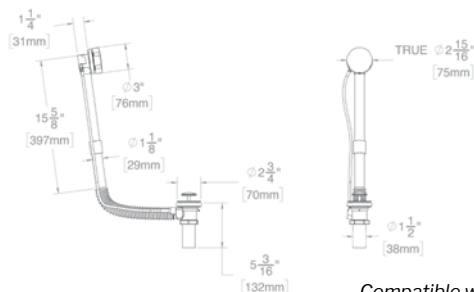

Compatible with FleurcoConnect drain