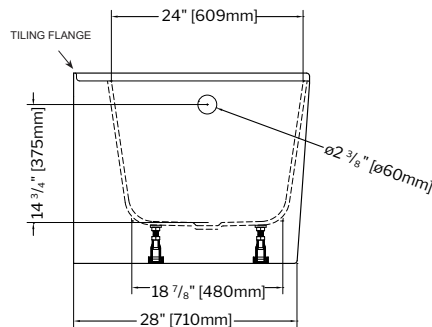

Tolerance on dimensions: ± 1/4" (6 mm)

NEW! DIRECT DRAIN WASTE & OVERFLOW

- Brass / Chrome model: **DRNDIRECT-BRS-11 \$208**
- Brass / White model: **DRNDIRECT-BRS-18 \$433**
- Brass / Brushed Nickel: **DRNDIRECT-BRS-25 \$433**