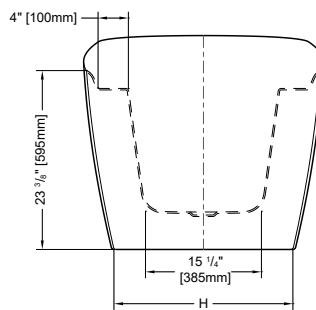

RHAPSODY

PETITE

59" L x 31 1/2" W x 27 3/8" H • Capacity: 54 US gal
1500mm L x 800mm W x 695mm H • Capacity: 203 L

GRANDE

66 7/8" L x 31 1/2" W x 28 1/8" H • Capacity: 63 US gal
1700mm L x 800mm W x 715mm H • Capacity: 238 L

MODEL	TUB COLOR	PRICE	MODEL	TUB COLOR	PRICE
BRH5931-18	White	$3,853	BRH6731-18	White	$3,977

Tub includes white toe touch drain cover

Chrome drain cover (optional)	TUBDRAINCOVER-11	$39
Brushed Nickel drain cover (optional)	TUBDRAINCOVER-25	$44
Matte Black drain cover (optional)	TUBDRAINCOVER-33	$57
Brushed Gold drain cover (optional)	TUBDRAINCOVER-12	$62

Tolerance on dimensions: ± 1/4" (6 mm)

MODEL	A	B	C	D	E	F	G	H
BRH5931	59" [1500mm]	26 5/8" [675mm]	27 3/8" [695mm]	39 3/4" [1010mm]	15 3/4" [400mm]	39 3/8" [1000mm]	121°	22 7/8" [580mm]
BRH6731	66 7/8" [1700mm]	27 1/2" [700mm]	28 7/8" [715mm]	44 1/8" [1120mm]	19 1/8" [485mm]	43 7/8" [1115mm]	126°	23 1/2" [595mm]

To receive the full size paper template for this tub model, simply send us a request indicating code **TMPBRH5931** for petite, or **TMPBRH6731** for grande. We will gladly mail it to you at no charge.

ABS model: **DRAINFC-T-ABS-33** $228
PVC model: **DRAINFC-T-PVC-18** $228