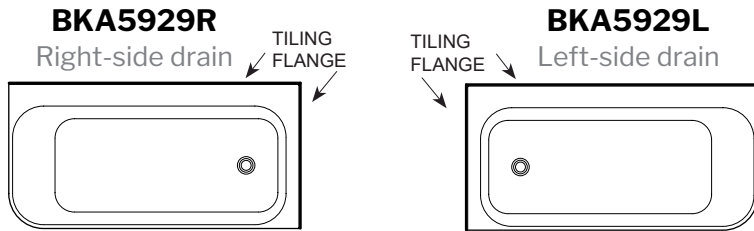

Tolerance on dimensions: ± 1/4" (6 mm)

NEW! DIRECT DRAIN WASTE & OVERFLOW

- Brass / Chrome model: **DRNDIRECT-BRS-11 \$208**
- Brass / White model: **DRNDIRECT-BRS-18 \$433**
- Brass / Brushed Nickel: **DRNDIRECT-BRS-25 \$433**