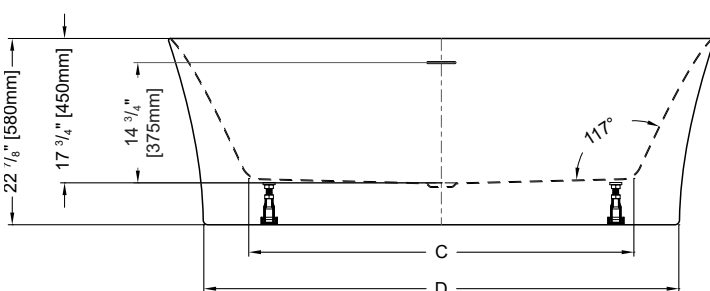

Tolerance on dimensions: ± 1/4" (6 mm)

MODEL	A	B	C	D
BAL5831	58" [1475mm]	29" [735mm]	38 1/2" [980mm]	49 1/2" [1260mm]
BAL6731	67" [1700mm]	33 1/2" [850mm]	47 1/4" [1200mm]	58 1/4" [1480mm]

To receive the full size paper template for this tub model, simply send us a request indicating code **TMPBAL5831** for petite, or **TMPBAL6731** for grande. We will gladly mail it to you at no charge.