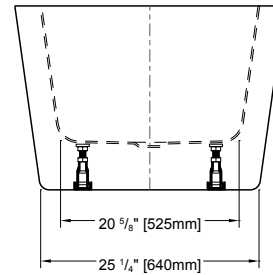

ADAGIO PRO

68 3/4" L x 31 1/4" W x 21 1/4" H • Capacity: 59 US gal
1745mm L x 795mm W x 540mm H • Capacity: 223 L

MODEL	TUB COLOR	PRICE
BLAD6831-18	White	$2,793

Tub includes white toe touch drain cover

Chrome drain cover (optional)	TUBDRAINCOVER-11	$39
Brushed Nickel drain cover (optional)	TUBDRAINCOVER-25	$44
Matte Black drain cover (optional)	TUBDRAINCOVER-33	$57
Brushed Gold drain cover (optional)	TUBDRAINCOVER-12	$62