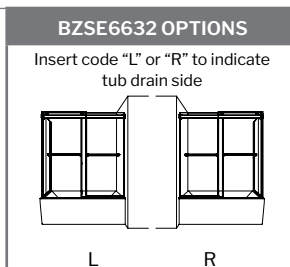

TUB	DIMENSION	PRICE
BZSE6632LorR-18	66"L x 32"W x 21"H	\$2,942

F You must indicate finish code
 11 - Chrome
 12 - Brushed Gold
 25 - Brushed Nickel
 33 - Matte Black

L & R must be on the same side for door configuration & tub.
 EX: NPUST6532L-11-40 + BZSE6632L-18