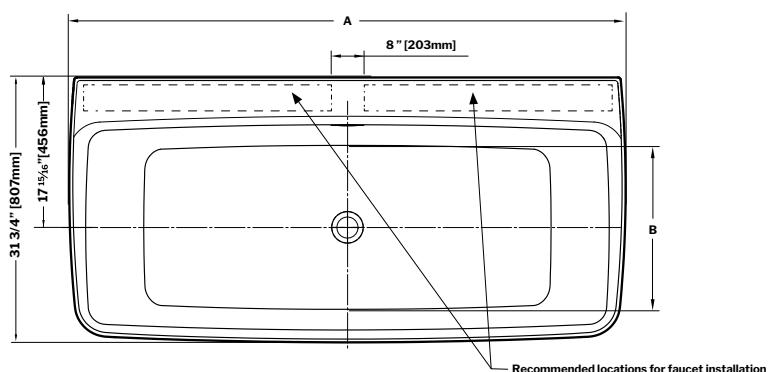

SONORO

PETITE NEW

60" L x 31 3/4" W x 22 7/8" H • Capacity: 55 US gal
1524mm L x 807mm W x 580mm H • Capacity: 208 L

PLUS

67" L x 31 3/4" W x 22 7/8" H • Capacity: 71 US gal
1700mm L x 807mm W x 580mm H • Capacity: 270 L

MODEL	TUB COLOR	PRICE	MODEL	TUB COLOR	PRICE
BZSN6032-18	White	$2,854	BZSN6732-18	White	$3,030

Tub includes white toe touch drain cover

Chrome drain cover (optional)	TUBDRAINCOVER-11	$39
Brushed Nickel drain cover (optional)	TUBDRAINCOVER-25	$44
Matte Black drain cover (optional)	TUBDRAINCOVER-33	$57
Brushed Gold drain cover (optional)	TUBDRAINCOVER-12	$62

Tolerance on dimensions: ± 1/4" (6 mm)

MODEL	A	B	C	D
BZSN6032	60" [1524mm]	18 7/8" [480mm]	41" [1042mm]	55 1/8" [1399mm]
BZSN6732	66 7/8" [1700mm]	18 7/8" [480mm]	48" [1220mm]	61 7/8" [1573mm]

To receive the full size paper template for this tub model, simply send us a request indicating code **TMPBZSN6032** for petite, or **TMPBZSN6732** for grande. We will gladly mail it to you at no charge.