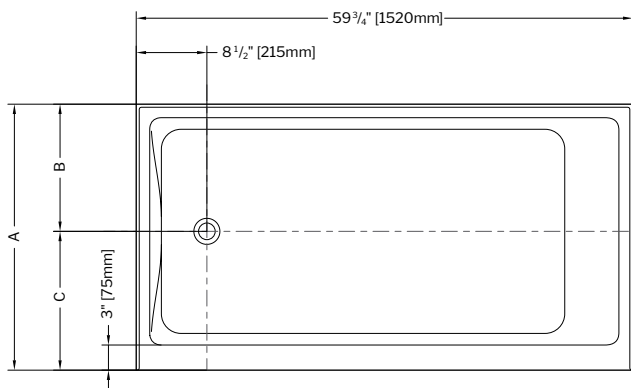

MOTIF

60" L x 30" W x 21" H • Capacity: 62 US gal
1520mm L x 762mm W x 535mm H • Capacity: 235 L

60" L x 32" W x 21" H • Capacity: 69 US gal
1520mm L x 813mm W x 535mm H • Capacity: 261 L

MODEL	TUB COLOR	PRICE	MODEL	TUB COLOR	PRICE
BZMO6030R-18	White	$1,982	BZMO6032R-18	White	$1,995
BZMO6030L-18	White		BZMO6032L-18	White	

Drain and overflow not included. See SlideOn™ drain option on page 84.