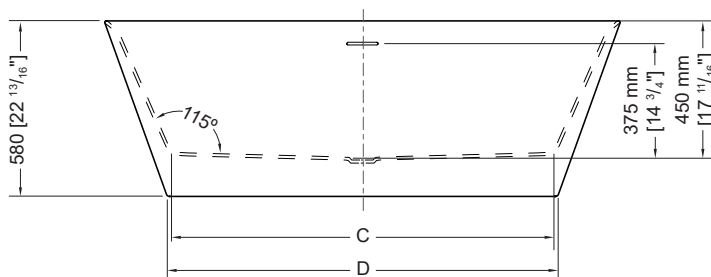

CADENZA

PETITE

59" L x 29 1/2" W x 23" H • Capacity: 63 US gal
1500mm L x 750mm W x 580mm H • Capacity: 240 L

GRANDE

67" L x 29 1/2" W x 23" H • Capacity: 72 US gal
1700mm L x 750mm W x 580mm H • Capacity: 272 L

MODEL	TUB COLOR	PRICE	MODEL	TUB COLOR	PRICE
BCD5930-18	White	$2,385	BCD6730-18	White	$2,461

Tub includes white toe touch drain cover

Chrome drain cover (optional)	TUBDRAINCOVER-11	$39
Brushed Nickel drain cover (optional)	TUBDRAINCOVER-25	$44
Matte Black drain cover (optional)	TUBDRAINCOVER-33	$57
Brushed Gold drain cover (optional)	TUBDRAINCOVER-12	$62