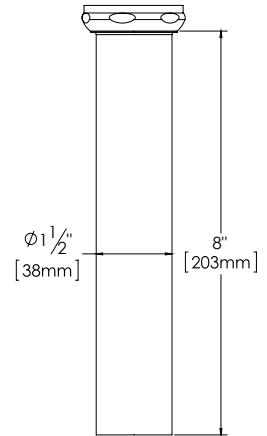

Includes

- Chrome on brass flanged tube with lock nut and poly washer
- **RapidConnect®** Drain assembly
- 2" x 1 1/2" ABS or PVC reducing bushing
- Cutting template