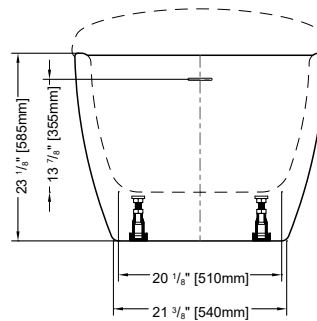

VERISMO

PETITE

59" L x 31 1/2" W x 28 3/8" H • Capacity: 56 US gal
1495mm L x 800mm W x 725mm H • Capacity: 213 L

GRANDE

66 3/4" L x 31 1/2" W x 28 3/8" H • Capacity: 64 US gal
1695mm L x 800mm W x 725mm H • Capacity: 241 L

MODEL	TUB COLOR	PRICE	MODEL	TUB COLOR	PRICE
BZVE5931-18	White	$3,292	BZVE6731-18	White	$3,416

Tub includes white toe touch drain cover

Chrome drain cover (optional)	TUBDRAINCOVER-11	$39
Brushed Nickel drain cover (optional)	TUBDRAINCOVER-25	$44
Matte Black drain cover (optional)	TUBDRAINCOVER-33	$57
Brushed Gold drain cover (optional)	TUBDRAINCOVER-12	$62