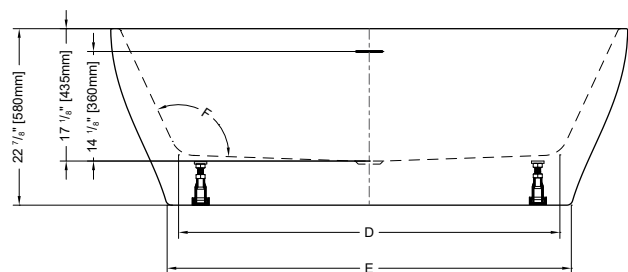

PETITE

59" L x 31 1/2" W x 23" H • Capacity: 58 US gal
1500mm L x 800mm W x 580mm H • Capacity: 220 L

GRANDE

67" L x 31 1/2" W x 23" H • Capacity: 68 US gal
1700mm L x 800mm W x 580mm H • Capacity: 259 L

MODEL	TUB COLOR	PRICE	MODEL	TUB COLOR	PRICE
BZWA5931-18	White	$3,117	BZWA6731-18	White	$3,242

Tub includes white toe touch drain cover

Chrome drain cover (optional)	TUBDRAINCOVER-11	$39
Brushed Nickel drain cover (optional)	TUBDRAINCOVER-25	$44
Matte Black drain cover (optional)	TUBDRAINCOVER-33	$57
Brushed Gold drain cover (optional)	TUBDRAINCOVER-12	$62

Tolerance on dimensions: ± 1/4" (6 mm)

MODEL	A	B	C	D	E	F
BZWA5931	59" [1500mm]	56 3/4" [1440mm]	29 1/2" [750mm]	43 3/8" [1105mm]	44 3/8" [1130mm]	114°
BZWA6731	66 7/8" [1700mm]	64 5/8" [1640mm]	33 1/2" [850mm]	49 3/8" [1255mm]	52 1/4" [1330mm]	117°

To receive the full size paper template for this tub model, simply send us a request indicating code **TMPBZWA5931** for petite, or **TMPBZWA6731** for grande. We will gladly mail it to you at no charge.