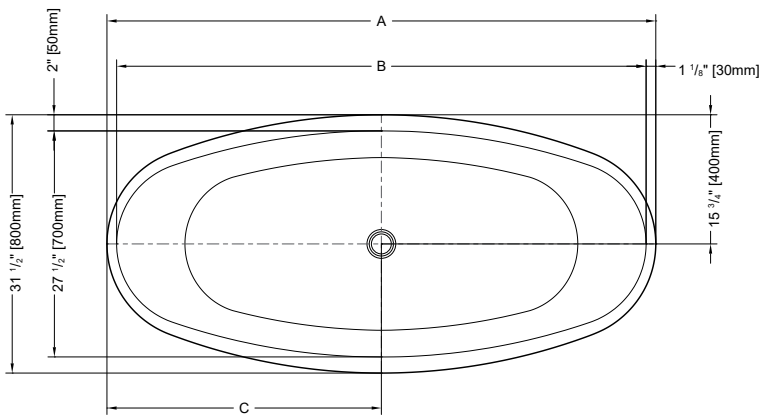

OCTAVE

PETITE

59" L x 31 1/2" W x 23" H • Capacity: 54 US gal
1500mm L x 800mm W x 580mm H • Capacity: 203 L

GRANDE

67" L x 31 1/2" W x 23" H • Capacity: 66 US gal
1700mm L x 800mm W x 580mm H • Capacity: 248 L

MODEL	TUB COLOR	PRICE	MODEL	TUB COLOR	PRICE
BZOC5931-18	White	$3,079	BZOC6731-18	White	$3,205

Tub includes white toe touch drain cover

Chrome drain cover (optional)	TUBDRAINCOVER-11	$39
Brushed Nickel drain cover (optional)	TUBDRAINCOVER-25	$44
Matte Black drain cover (optional)	TUBDRAINCOVER-33	$57
Brushed Gold drain cover (optional)	TUBDRAINCOVER-12	$62