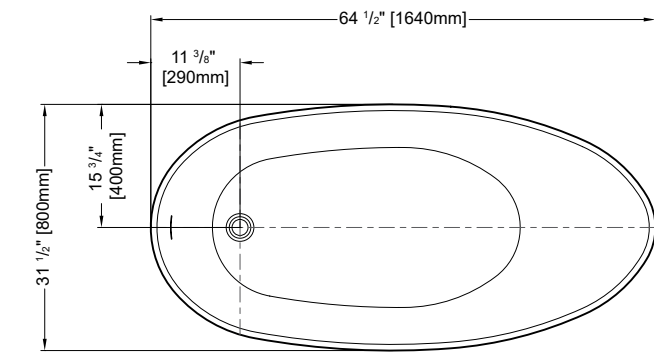

MOLTO

64 1/2" L x 31 1/2" W x 33 1/2" H • Capacity: 67 US gal
1640mm L x 800mm W x 850mm H • Capacity: 254 L

MODEL	TUB COLOR	PRICE
BMO6431-18	White	$4,602

Tub includes white toe touch drain cover

Chrome drain cover (optional)	TUBDRAINCOVER-11	$39
Brushed Nickel drain cover (optional)	TUBDRAINCOVER-25	$44
Matte Black drain cover (optional)	TUBDRAINCOVER-33	$57
Brushed Gold drain cover (optional)	TUBDRAINCOVER-12	$62