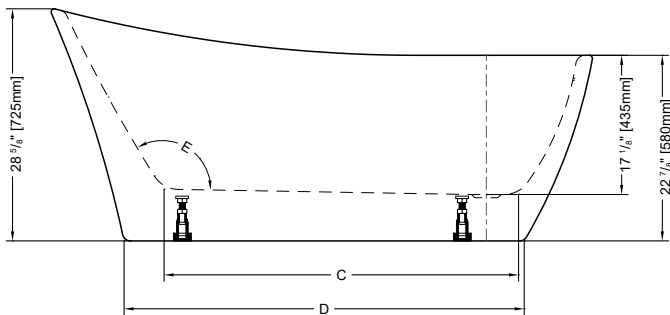

VERISMO

PETITE

59" L x 31 1/2" W x 28 3/8" H • Capacity: 56 US gal
1495mm L x 800mm W x 725mm H • Capacity: 213 L

GRANDE

66 3/4" L x 31 1/2" W x 28 3/8" H • Capacity: 64 US gal
1695mm L x 800mm W x 725mm H • Capacity: 241 L

MODEL	TUB COLOR	PRICE	MODEL	TUB COLOR	PRICE
BZVE5931-18	White	$3,292	BZVE6731-18	White	$3,416

Tub includes white toe touch drain cover

Chrome drain cover (optional)	TUBDRAINCOVER-11	$39
Brushed Nickel drain cover (optional)	TUBDRAINCOVER-25	$44
Matte Black drain cover (optional)	TUBDRAINCOVER-33	$57
Brushed Gold drain cover (optional)	TUBDRAINCOVER-12	$62