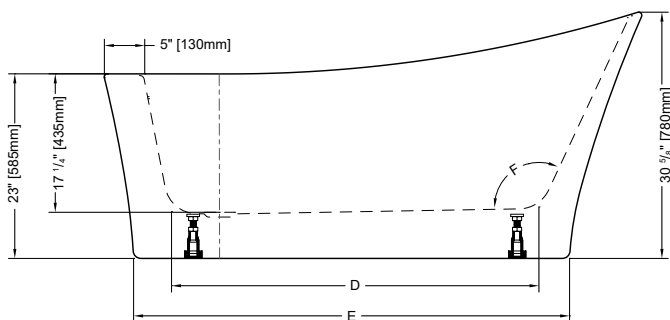

CONCERTO

PETITE

59" L x 31 1/2" W x 30 3/4" H • Capacity: 54 US gal
1500mm L x 800mm W x 775mm H • Capacity: 203 L

GRANDE

67" L x 31 1/2" W x 30 3/4" H • Capacity: 63 US gal
1700mm L x 800mm W x 780mm H • Capacity: 240 L

MODEL	TUB COLOR	PRICE	MODEL	TUB COLOR	PRICE
BZC05931-18	White	$3,205	BZC06731-18	White	$3,316

Tub includes white toe touch drain cover

Chrome drain cover (optional)	TUBDRAINCOVER-11	$39
Brushed Nickel drain cover (optional)	TUBDRAINCOVER-25	$44
Matte Black drain cover (optional)	TUBDRAINCOVER-33	$57
Brushed Gold drain cover (optional)	TUBDRAINCOVER-12	$62