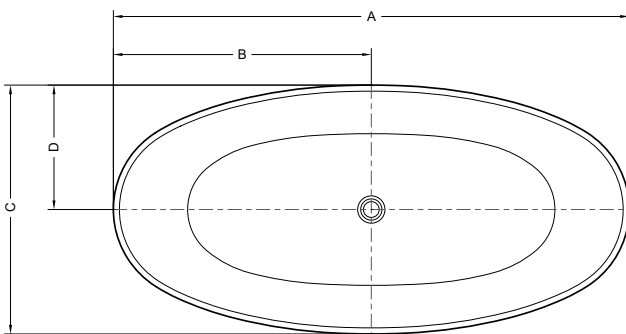

VOCE

PETITE

55" L x 31½" W x 24" H • Capacity: 67 US gal
1400mm L x 800mm W x 610mm H • Capacity: 254 L

GRANDE

67" L x 32¼" W x 23" H • Capacity: 78 US gal
1700mm L x 820mm W x 580mm H • Capacity: 295 L

MODEL	TUB COLOR	PRICE	MODEL	TUB COLOR	PRICE
BV05531-18	White	$3,499	BV06732-18	White	$3,609

Tub includes white toe touch drain cover

Chrome drain cover (optional)	TUBDRAINCOVER-11	$39
Brushed Nickel drain cover (optional)	TUBDRAINCOVER-25	$44
Matte Black drain cover (optional)	TUBDRAINCOVER-33	$57
Brushed Gold drain cover (optional)	TUBDRAINCOVER-12	$62