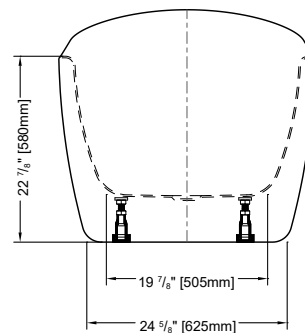

ADAGIO PRO

FREESTANDING TUB

MODEL BLAD6831-18

 **FLEURCO™** www.fleurco.com

ARPEGGIO

PETITE

59" L x 31 1/2" W x 28 1/2" H • Capacity: 53 US gal
1495mm L x 800mm W x 725mm H • Capacity: 200 L

GRANDE

Tolerance on dimensions: ± 1/4" (6 mm)

MODEL	A	B	C	D	E
BZAR5931	59" [1495mm]	29 1/2" [750mm]	40 1/8" [1020mm]	45 1/4" [1150mm]	110°
BZAR6731	66 7/8" [1695mm]	33 3/8" [850mm]	43 5/8" [1110mm]	50 1/4" [1275mm]	115°