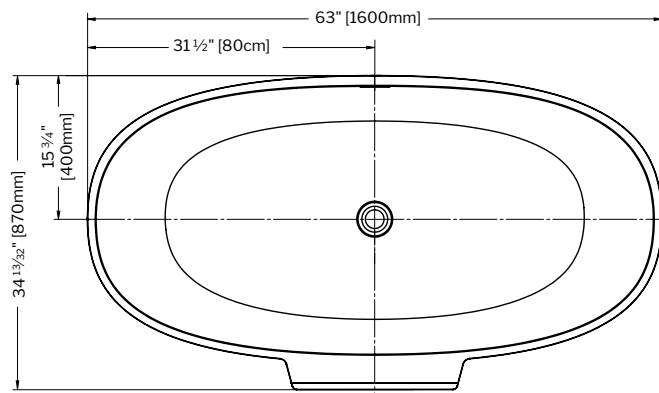

LUCIA tub with shelf

F You must indicate trim finish code in "F" field: Chrome 11, Dark Chrome 91, Brushed Nickel 25, Brushed Gold 12.

63" L x 34 3/8" W x 22 7/8" H • Capacity: 70 US gal • Net weight 295 lb
1600mm L x 874mm W x 580mm H • Capacity: 266 L • Net weight 134 kg

MODEL	TUB COLOR	PRICE
BTLU6335-F-18	Matte White	$6,228
BTLU6335-_-33	Matte Black	$6,568

Matte white tub includes glossy white toe touch drain cover
Matte black tub includes matte black toe touch drain cover

Chrome drain cover (optional)	TUBDRAINCOVER-11	$39
Brushed Nickel drain cover (optional)	TUBDRAINCOVER-25	$44
Matte Black drain cover (optional)	TUBDRAINCOVER-33	$57
Brushed Gold drain cover (optional)	TUBDRAINCOVER-12	$62

CLEAN SLOTTED
OVERFLOW