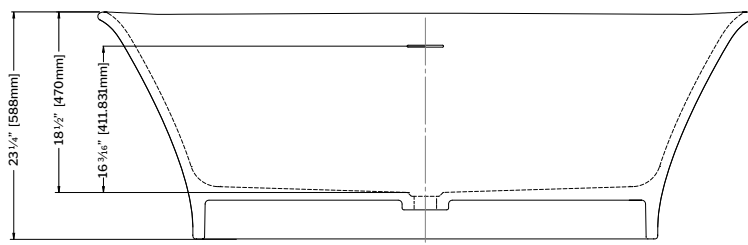

LYS matte exterior / glossy interior

66 1/2" L x 31" W x 23 1/8" H • Capacity: 76 US gal • Net weight 298 lb
1690mm L x 787mm W x 588mm H • Capacity: 287 L • Net weight 135 kg

MODEL	TUB COLOR	PRICE
BTLY6631-18MG	Interior Glossy White Exterior Matte White	$6,798
BTLY6631-1819MG	Interior Glossy White Exterior Matte Dark Stone Grey	$6,798

Tub includes white toe touch drain cover

Chrome drain cover (optional)	TUBDRAINCOVER-SS-11	$69
Brushed Nickel drain cover (optional)	TUBDRAINCOVER-SS-25	$108
Matte Black drain cover (optional)	TUBDRAINCOVER-SS-33	$124
Brushed Gold drain cover (optional)	TUBDRAINCOVER-SS-12	$124

TUBDRAINCOVER-SS- _ compatible only with Calla and Lys tubs.

Tolerance on dimensions: ± 3/8" (10 mm)

To receive the full size paper template for this tub model, simply send us a request indicating code **TMPBTLY6631**. We will gladly mail it to you at no charge.

ABS model: **DRAINFC-T-ABS-33** $228
PVC model: **DRAINFC-T-PVC-18** $228