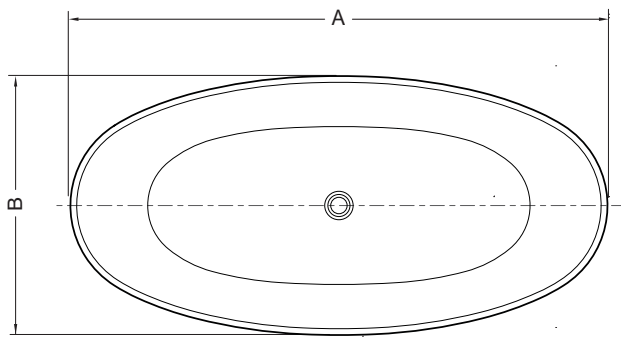

TONNETZ NEW

PETITE

55 1/2" L x 31 5/8" W x 23 1/4" H • Capacity: 67.6 US gal
1410mm L x 804mm W x 590mm H • Capacity: 256 L

GRANDE

67 3/8" L x 32 3/32" W x 22 7/8" H • Capacity: 91 US gal
1710mm L x 815mm W x 580mm H • Capacity: 345 L

MODEL	TUB COLOR	PRICE	MODEL	TUB COLOR	PRICE
BTZ5531-18	White	$2,854	BTZ6732-18	White	$2,919

Tub includes white toe touch drain cover

Chrome drain cover (optional)	TUBDRAINCOVER-11	$39
Brushed Nickel drain cover (optional)	TUBDRAINCOVER-25	$44
Matte Black drain cover (optional)	TUBDRAINCOVER-33	$57
Brushed Gold drain cover (optional)	TUBDRAINCOVER-12	$62