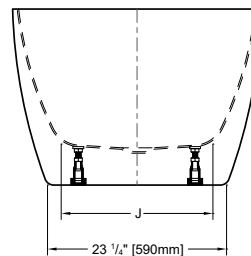

VOCE

PETITE

55" L x 31½" W x 24" H • Capacity: 67 US gal
1400mm L x 800mm W x 610mm H • Capacity: 254 L

GRANDE

67" L x 32¼" W x 23" H • Capacity: 78 US gal
1700mm L x 820mm W x 580mm H • Capacity: 295 L

MODEL	TUB COLOR	PRICE	MODEL	TUB COLOR	PRICE
BV05531-18	White	$3,499	BV06732-18	White	$3,609

Tub includes white toe touch drain cover

Chrome drain cover (optional)	TUBDRAINCOVER-11	$39
Brushed Nickel drain cover (optional)	TUBDRAINCOVER-25	$44
Matte Black drain cover (optional)	TUBDRAINCOVER-33	$57
Brushed Gold drain cover (optional)	TUBDRAINCOVER-12	$62