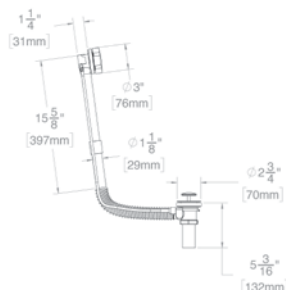

NEW! DIRECT DRAIN WASTE & OVERFLOW

- Brass / Chrome model: **DRNDIRECT-BRS-11 $208**
- Brass / White model: **DRNDIRECT-BRS-18 $433**
- Brass / Brushed Nickel: **DRNDIRECT-BRS-25 $433**