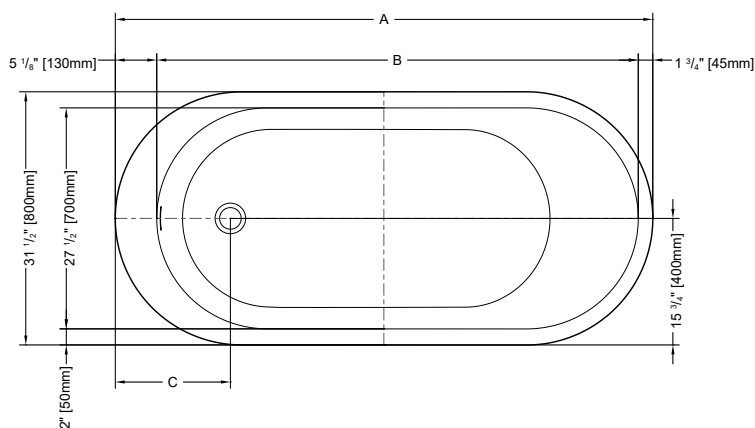

CONCERTO

PETITE

59" L x 31 1/2" W x 30 3/4" H • Capacity: 54 US gal
1500mm L x 800mm W x 775mm H • Capacity: 203 L

GRANDE

67" L x 31 1/2" W x 30 3/4" H • Capacity: 63 US gal
1700mm L x 800mm W x 780mm H • Capacity: 240 L

MODEL	TUB COLOR	PRICE	MODEL	TUB COLOR	PRICE
BZC05931-18	White	$3,205	BZC06731-18	White	$3,316

Tub includes white toe touch drain cover

Chrome drain cover (optional)	TUBDRAINCOVER-11	$39
Brushed Nickel drain cover (optional)	TUBDRAINCOVER-25	$44
Matte Black drain cover (optional)	TUBDRAINCOVER-33	$57
Brushed Gold drain cover (optional)	TUBDRAINCOVER-12	$62