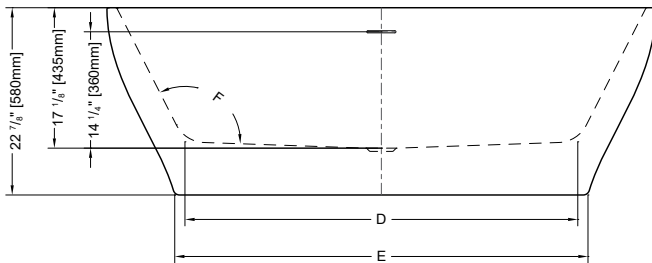

OCTAVE

PETITE

59" L x 31 1/2" W x 23" H • Capacity: 54 US gal
1500mm L x 800mm W x 580mm H • Capacity: 203 L

GRANDE

67" L x 31 1/2" W x 23" H • Capacity: 66 US gal
1700mm L x 800mm W x 580mm H • Capacity: 248 L

MODEL	TUB COLOR	PRICE	MODEL	TUB COLOR	PRICE
BZOC5931-18	White	$3,079	BZOC6731-18	White	$3,205

Tub includes white toe touch drain cover

Chrome drain cover (optional)	TUBDRAINCOVER-11	$39
Brushed Nickel drain cover (optional)	TUBDRAINCOVER-25	$44
Matte Black drain cover (optional)	TUBDRAINCOVER-33	$57
Brushed Gold drain cover (optional)	TUBDRAINCOVER-12	$62