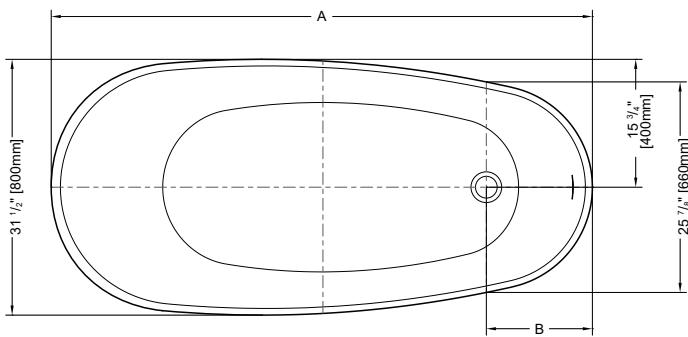

VERISMO

PETITE

59" L x 31 1/2" W x 28 3/8" H • Capacity: 56 US gal
1495mm L x 800mm W x 725mm H • Capacity: 213 L

GRANDE

66 3/4" L x 31 1/2" W x 28 3/8" H • Capacity: 64 US gal
1695mm L x 800mm W x 725mm H • Capacity: 241 L

MODEL	TUB COLOR	PRICE	MODEL	TUB COLOR	PRICE
BZVE5931-18	White	$3,292	BZVE6731-18	White	$3,416

Tub includes white toe touch drain cover

Chrome drain cover (optional)	TUBDRAINCOVER-11	$39
Brushed Nickel drain cover (optional)	TUBDRAINCOVER-25	$44
Matte Black drain cover (optional)	TUBDRAINCOVER-33	$57
Brushed Gold drain cover (optional)	TUBDRAINCOVER-12	$62