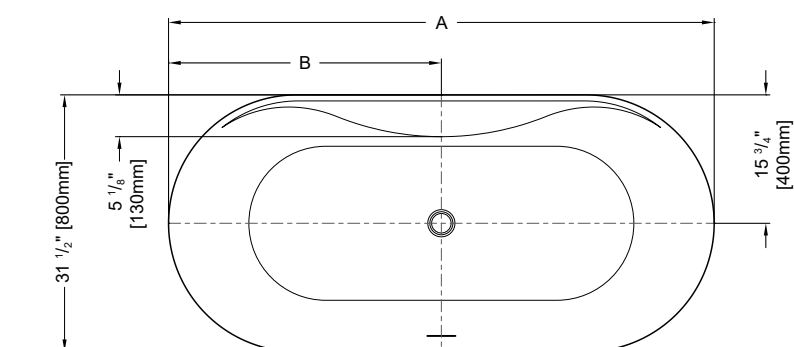

Tolerance on dimensions: ± 1/4" (6 mm)

MODEL	A	B	C	D
BAL5831	58" [1475mm]	29" [735mm]	38 1/2" [980mm]	49 1/2" [1260mm]
BAL6731	67" [1700mm]	33 1/2" [850mm]	47 1/4" [1200mm]	58 1/4" [1480mm]

To receive the full size paper template for this tub model, simply send us a request indicating code **TMPBAL5831** for petite, or **TMPBAL6731** for grande. We will gladly mail it to you at no charge.