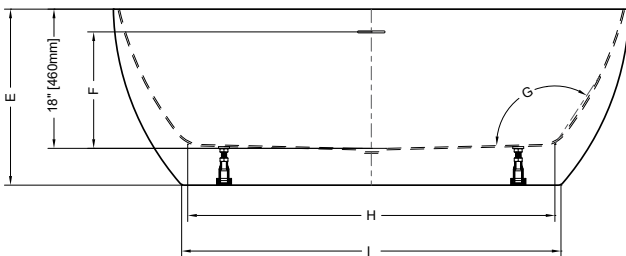

VOCE

PETITE

55" L x 31½" W x 24" H • Capacity: 67 US gal
1400mm L x 800mm W x 610mm H • Capacity: 254 L

GRANDE

67" L x 32¼" W x 23" H • Capacity: 78 US gal
1700mm L x 820mm W x 580mm H • Capacity: 295 L

MODEL	TUB COLOR	PRICE	MODEL	TUB COLOR	PRICE
BV05531-18	White	$3,499	BV06732-18	White	$3,609

Tub includes white toe touch drain cover

Chrome drain cover (optional)	TUBDRAINCOVER-11	$39
Brushed Nickel drain cover (optional)	TUBDRAINCOVER-25	$44
Matte Black drain cover (optional)	TUBDRAINCOVER-33	$57
Brushed Gold drain cover (optional)	TUBDRAINCOVER-12	$62