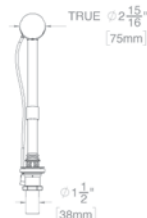

NEW! DIRECT DRAIN WASTE & OVERFLOW

- Brass / Chrome model: **DRNDIRECT-BRS-11 $208**
- Brass / White model: **DRNDIRECT-BRS-18 $433**
- Brass / Brushed Nickel: **DRNDIRECT-BRS-25 $433**