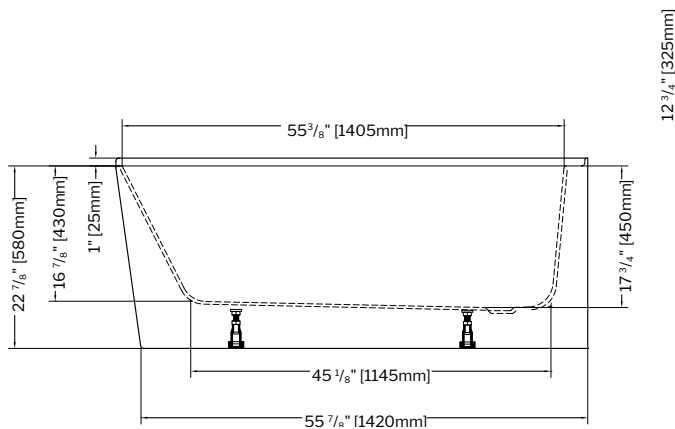

Tolerance on dimensions: ± 1/4" (6 mm)

NEW! DIRECT DRAIN WASTE & OVERFLOW

- Brass / Chrome model: **DRNDIRECT-BRS-11 \$208**
- Brass / White model: **DRNDIRECT-BRS-18 \$433**
- Brass / Brushed Nickel: **DRNDIRECT-BRS-25 \$433**