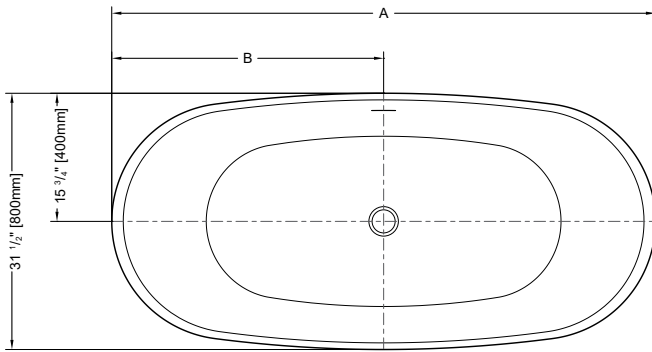

ARPEGGIO

PETITE

59" L x 31 1/2" W x 28 1/2" H • Capacity: 53 US gal
1495mm L x 800mm W x 725mm H • Capacity: 200 L

GRANDE

67" L x 31 1/2" W x 28 1/2" H • Capacity: 60 US gal
1695mm L x 800mm W x 725mm H • Capacity: 227 L

MODEL	TUB COLOR	PRICE	MODEL	TUB COLOR	PRICE
BZAR5931-18	White	$3,205	BZAR6731-18	White	$3,316

Tub includes white toe touch drain cover

Chrome drain cover (optional)	TUBDRAINCOVER-11	$39
Brushed Nickel drain cover (optional)	TUBDRAINCOVER-25	$44
Matte Black drain cover (optional)	TUBDRAINCOVER-33	$57
Brushed Gold drain cover (optional)	TUBDRAINCOVER-12	$62