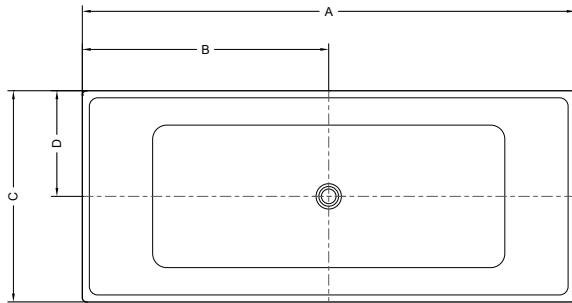

CALANDO BLACK

matte exterior / glossy interior

PETITE

56" L x 31" W x 23" H • Capacity: 77 US gal
1425mm L x 785mm W x 580mm H • Capacity: 292 L

GRANDE

68 3/4" L x 29 1/2" W x 23" H • Capacity: 88 US gal
1750mm L x 750mm W x 580mm H • Capacity: 333 L

MODEL	TUB COLOR	PRICE	MODEL	TUB COLOR	PRICE
BCA5631-33MG	Interior Glossy Black Exterior Matte Black	$3,679	BCA6829-33MG	Interior Glossy Black Exterior Matte Black	$3,928

Tub includes black toe touch drain cover

Chrome drain cover (optional)	TUBDRAINCOVER-11	$39
Brushed Nickel drain cover (optional)	TUBDRAINCOVER-25	$44
Brushed Gold drain cover (optional)	TUBDRAINCOVER-12	$57
		$62

Tolerance on dimensions: ± 1/4" (6 mm)

MODEL	A	B	C	D	E	F	G	H	I
BCA5631	56 1/8" [1425mm]	28" [715mm]	31" [785mm]	15 1/2" [395mm]	115°	38 3/8" [975mm]	40 3/4" [1035mm]	21 3/8" [545mm]	25 1/8" [635mm]
BCA6829	68 7/8" [1750mm]	34 1/2" [875mm]	29 1/2" [750mm]	14 3/4" [375mm]	117°	49 1/4" [1250mm]	51 5/8" [1310mm]	19 7/8" [505mm]	23 5/8" [600mm]

To receive the full size paper template for this tub model, simply send us a request indicating code **TMPBCA5631** for petite, or **TMPBCA6829** for grande. We will gladly mail it to you at no charge.