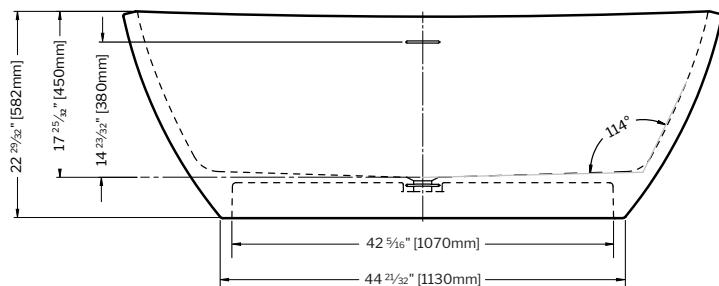

66 3/8" L x 33 1/2" W x 22 7/8" H • Capacity: 82 US gal • Net weight 298 lb
1685mm L x 851mm W x 582mm H • Capacity: 310 L • Net weight 135 lb

MODEL	TUB COLOR	PRICE
BTGI6633-18	Matte White	$7,210

Tub includes glossy white toe touch drain cover

Chrome drain cover (optional)	TUBDRAINCOVER-11	$39
Brushed Nickel drain cover (optional)	TUBDRAINCOVER-25	$44
Matte Black drain cover (optional)	TUBDRAINCOVER-33	$57
Brushed Gold drain cover (optional)	TUBDRAINCOVER-12	$62

Tolerance on dimensions: ± 3/8" (10 mm)

To receive the full size paper template for this tub model, simply send us a request indicating code **TMPBTGI6633**. We will gladly mail it to you at no charge.