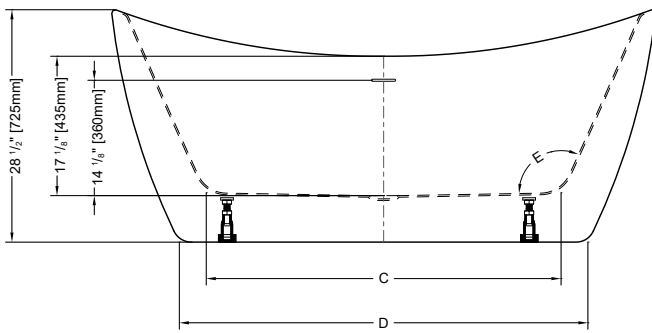

ARPEGGIO

PETITE

59" L x 31 1/2" W x 28 1/2" H • Capacity: 53 US gal
1495mm L x 800mm W x 725mm H • Capacity: 200 L

GRANDE

67" L x 31 1/2" W x 28 1/2" H • Capacity: 60 US gal
1695mm L x 800mm W x 725mm H • Capacity: 227 L

MODEL	TUB COLOR	PRICE	MODEL	TUB COLOR	PRICE
BZAR5931-18	White	$3,205	BZAR6731-18	White	$3,316

Tub includes white toe touch drain cover

Chrome drain cover (optional)	TUBDRAINCOVER-11	$39
Brushed Nickel drain cover (optional)	TUBDRAINCOVER-25	$44
Matte Black drain cover (optional)	TUBDRAINCOVER-33	$57
Brushed Gold drain cover (optional)	TUBDRAINCOVER-12	$62