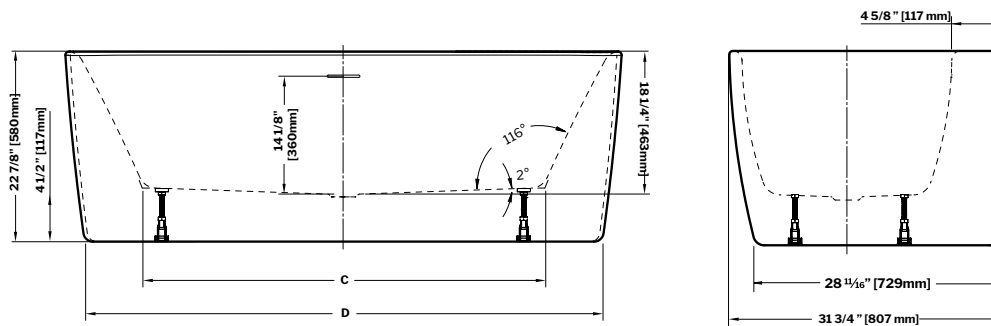

Tolerance on dimensions: ± 1/4" (6 mm)

MODEL	A	B	C	D
BZSN6032	60" [1524mm]	18 7/8" [480mm]	41" [1042mm]	55 1/8" [1399mm]
BZSN6732	66 7/8" [1700mm]	18 7/8" [480mm]	48" [1220mm]	61 7/8" [1573mm]

To receive the full size paper template for this tub model, simply send us a request indicating code **TMPBZSN6032** for petite, or **TMPBZSN6732** for grande. We will gladly mail it to you at no charge.