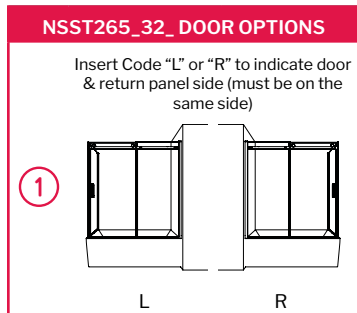

SKYLINE
2 SIDED SLIDING TUB DOOR, FIXED PANEL, WITH 32" RETURN PANEL
5/16" (8 mm) Tempered clear glass • 66" Height

MIN. - MAX.	APPROX. ENTRY	MODEL	PRICE		
			CHROME (11)	BRUSHED NICKEL (25)	MATTE BLACK (33)
61" to 65" W	24 1/4" to 28 1/4"	NSST265^Q32^Q-^F-40	$2,672	$2,721	$2,819

TUB	DIMENSION	PRICE
BZSE6632LorR-18	66"L x 32"W x 21"H	$2,942