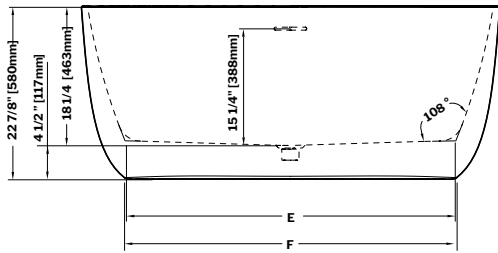

SOLFEGE

PETITE

55 1/4" L x 31 1/2" W x 23" H • Capacity: 73 US gal
1403mm L x 800mm W x 580mm H • Capacity: 277 L

GRANDE

63" L x 31 1/2" W x 23" H • Capacity: 79 US gal
1600mm L x 800mm W x 580mm H • Capacity: 300 L

MODEL	TUB COLOR	PRICE
BSF5532-18	Interior Glossy White Exterior Glossy White	$2,516
BSF5532-1828MG	Interior Glossy White Exterior Matte Rosemary Green	$3,279
BSF5532-1832MG	Interior Glossy White Exterior Matte Champagne	$3,279

MODEL	TUB COLOR	PRICE
BSF6332-18	Interior Glossy White Exterior Glossy White	$2,756
BSF6332-1828MG	Interior Glossy White Exterior Matte Rosemary Green	$3,747
BSF6332-1832MG	Interior Glossy White Exterior Matte Champagne	$3,747

Tub includes white toe touch drain cover

NEW	Chrome drain cover (optional)	TUBDRAINCOVER2-11	$35
	Brushed Nickel drain cover (optional)	TUBDRAINCOVER2-25	$40
	Matte Black drain cover (optional)	TUBDRAINCOVER2-33	$51
	Brushed Gold drain cover (optional)	TUBDRAINCOVER2-12	$56

TUBDRAINCOVER2- compatible only with Solfege tubs.
The drain is not installed and ships in the box for this bathtub.