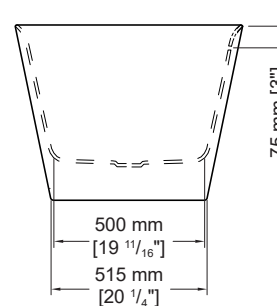

Tolerance on dimensions: ± 1/4" (6 mm)

MODEL	A	B	C	D	E
BZAR5931	59" [1495mm]	29 1/2" [750mm]	40 1/8" [1020mm]	45 1/4" [1150mm]	110°
BZAR6731	66 7/8" [1695mm]	33 3/8" [850mm]	43 5/8" [1110mm]	50 1/4" [1275mm]	115°

Tolerance on dimensions: ± 1/4" (6 mm)

MODEL	A	B	C	D
BCD5930	59" [1500mm]	29 1/2" [750mm]	41 7/8" [1063mm]	43" [1090mm]
BCD6730	67" [1700mm]	33 1/2" [850mm]	49 3/4" [1263mm]	50 7/8" [1290mm]

To receive the full size paper template for this tub model, simply send us a request indicating code **TMPBCD5930** for petite, or **TMPBCD6730** for grande. We will gladly mail it to you at no charge.