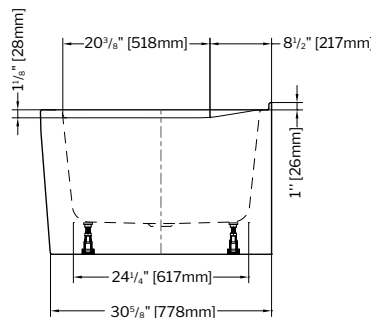

MODEL	TUB COLOR	PRICE
BZSE6632R-18	White	$2,942
BZSE6632L-18	White	

Tub includes white toe touch drain cover

Chrome drain cover (optional)	TUBDRAINCOVER-11	$39
Brushed Nickel drain cover (optional)	TUBDRAINCOVER-25	$44
Matte Black drain cover (optional)	TUBDRAINCOVER-33	$57
Brushed Gold drain cover (optional)	TUBDRAINCOVER-12	$62

CLEAN SLOTTED OVERFLOW

Tolerance on dimensions: ± 1/4" (6 mm)