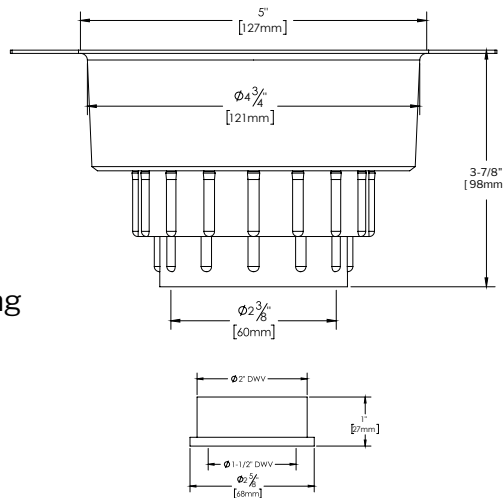

Includes

- Chrome on brass flanged tube with lock nut and poly washer
- **RapidConnect®** Drain assembly
- 2" x 1 1/2" ABS or PVC reducing bushing
- Cutting template