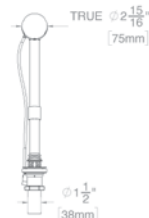

Tolerance on dimensions: ± 1/4" (6 mm)

NEW! DIRECT DRAIN WASTE & OVERFLOW

- Brass / Chrome model: **DRNDIRECT-BRS-11 \$208**
- Brass / White model: **DRNDIRECT-BRS-18 \$433**
- Brass / Brushed Nickel: **DRNDIRECT-BRS-25 \$433**