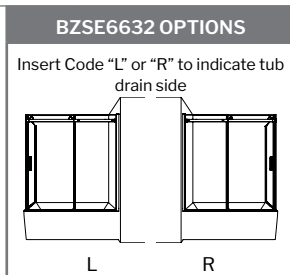

SKYLINE
2 SIDED SLIDING TUB DOOR, FIXED PANEL, WITH 32" RETURN PANEL
5/16" (8 mm) Tempered clear glass • 66" Height

MIN. - MAX.	APPROX. ENTRY	MODEL	PRICE		
			CHROME (11)	BRUSHED NICKEL (25)	MATTE BLACK (33)
61" to 65" W	24 1/4" to 28 1/4"	NSST265^Q32^Q-^F-40	$2,672	$2,721	$2,819

TUB	DIMENSION	PRICE
BZSE6632LorR-18	66"L x 32"W x 21"H	$2,942