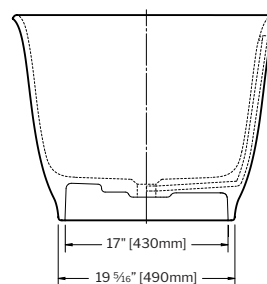

CALLA matte exterior / glossy interior

62" L x 29 1/2" W x 22 5/8" H • Capacity: 69 US gal • Net weight 276 lb
1575mm L x 749mm W x 575mm H • Capacity: 260 L • Net weight 125 kg

MODEL	TUB COLOR	PRICE
BTCA6229-1819MG	Interior Glossy White Exterior Matte Dark Stone Grey	$6,798

Tub includes white toe touch drain cover

Chrome drain cover (optional)	TUBDRAINCOVER-SS-11	$69
Brushed Nickel drain cover (optional)	TUBDRAINCOVER-SS-25	$108
Matte Black drain cover (optional)	TUBDRAINCOVER-SS-33	$124
Brushed Gold drain cover (optional)	TUBDRAINCOVER-SS-12	$124

Matte Dark Stone Grey (19) Exterior + Glossy White (18) Interior

TUBDRAINCOVER-SS- _ compatible only with Calla and Lys tubs.

Tolerance on dimensions: ± 3/8" (10 mm)

To receive the full size paper template for this tub model, simply send us a request indicating code **TMPBTCA6229**. We will gladly mail it to you at no charge.

ABS model: **DRAINFC-T-ABS-33** $228
PVC model: **DRAINFC-T-PVC-18** $228