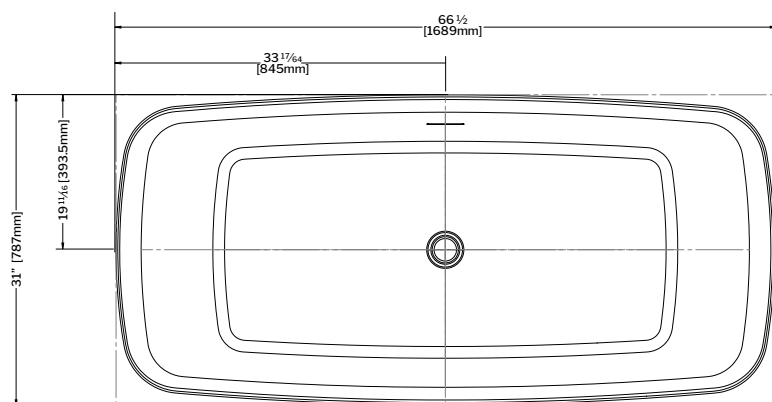

LYS matte exterior / glossy interior

66 1/2" L x 31" W x 23 1/8" H • Capacity: 76 US gal • Net weight 298 lb
1690mm L x 787mm W x 588mm H • Capacity: 287 L • Net weight 135 kg

MODEL	TUB COLOR	PRICE
BTLY6631-18MG	Interior Glossy White Exterior Matte White	$6,798
BTLY6631-1819MG	Interior Glossy White Exterior Matte Dark Stone Grey	$6,798

Tub includes white toe touch drain cover

Chrome drain cover (optional)	TUBDRAINCOVER-SS-11	$69
Brushed Nickel drain cover (optional)	TUBDRAINCOVER-SS-25	$108
Matte Black drain cover (optional)	TUBDRAINCOVER-SS-33	$124
Brushed Gold drain cover (optional)	TUBDRAINCOVER-SS-12	$124

TUBDRAINCOVER-SS- _ compatible only with Calla and Lys tubs.

Tolerance on dimensions: ± 3/8" (10 mm)

To receive the full size paper template for this tub model, simply send us a request indicating code **TMPBTLY6631**. We will gladly mail it to you at no charge.

ABS model: **DRAINFC-T-ABS-33** $228
PVC model: **DRAINFC-T-PVC-18** $228