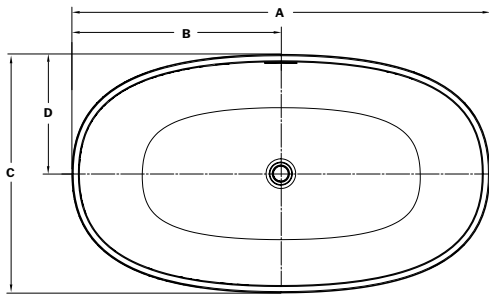

SOLFEGE

PETITE

55 1/4" L x 31 1/2" W x 23" H • Capacity: 73 US gal
1403mm L x 800mm W x 580mm H • Capacity: 277 L

GRANDE

63" L x 31 1/2" W x 23" H • Capacity: 79 US gal
1600mm L x 800mm W x 580mm H • Capacity: 300 L

MODEL	TUB COLOR	PRICE
BSF5532-18	Interior Glossy White Exterior Glossy White	$2,516
BSF5532-1828MG	Interior Glossy White Exterior Matte Rosemary Green	$3,279
BSF5532-1832MG	Interior Glossy White Exterior Matte Champagne	$3,279

MODEL	TUB COLOR	PRICE
BSF6332-18	Interior Glossy White Exterior Glossy White	$2,756
BSF6332-1828MG	Interior Glossy White Exterior Matte Rosemary Green	$3,747
BSF6332-1832MG	Interior Glossy White Exterior Matte Champagne	$3,747

Tub includes white toe touch drain cover

NEW	Chrome drain cover (optional)	TUBDRAINCOVER2-11	$35
	Brushed Nickel drain cover (optional)	TUBDRAINCOVER2-25	$40
	Matte Black drain cover (optional)	TUBDRAINCOVER2-33	$51
	Brushed Gold drain cover (optional)	TUBDRAINCOVER2-12	$56

TUBDRAINCOVER2- compatible only with Solfege tubs.
The drain is not installed and ships in the box for this bathtub.