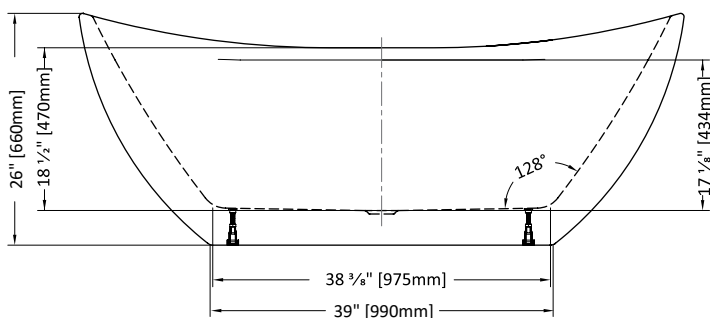

OSSIA

68 3/4" L x 34 3/4" W x 26" H • Capacity: 73 US gal
1746mm L x 879mm W x 660mm H • Capacity: 279 L

MODEL	TUB COLOR	PRICE
BLOS6935-18	White	$3,055

Tub includes white toe touch drain cover

Chrome drain cover (optional)	TUBDRAINCOVER-11	$39
Brushed Nickel drain cover (optional)	TUBDRAINCOVER-25	$44
Matte Black drain cover (optional)	TUBDRAINCOVER-33	$57
Brushed Gold drain cover (optional)	TUBDRAINCOVER-12	$62