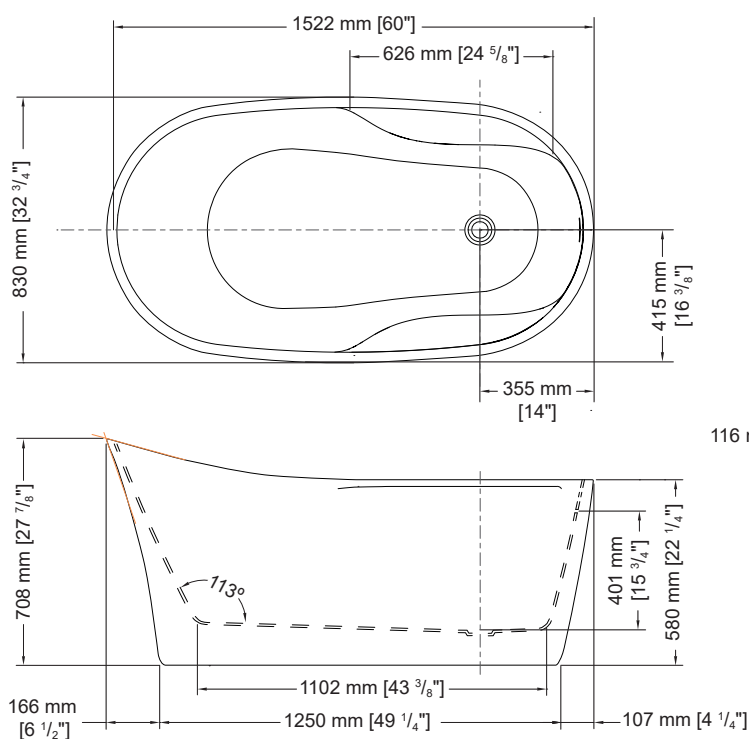

SYNFONIA NEW

60" L x 32 3/4" W x 27 7/8" H • Capacity: 50 US gal
1522mm L x 830mm W x 708mm H • Capacity: 190 L

MODEL	TUB COLOR	PRICE
BZSY6032-18	White	$2,941

Tub includes white toe touch drain cover

Chrome drain cover (optional)	TUBDRAINCOVER-11	$39
Brushed Nickel drain cover (optional)	TUBDRAINCOVER-25	$44
Matte Black drain cover (optional)	TUBDRAINCOVER-33	$57
Brushed Gold drain cover (optional)	TUBDRAINCOVER-12	$62