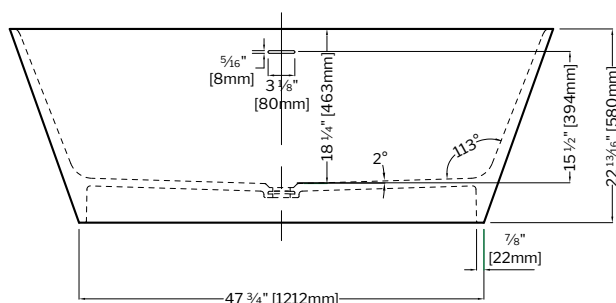

Chrome 11

Dark Chrome 91

Brushed Nickel 25

Brushed Gold 12

CLEAN SLOTTED
OVERFLOW

Tolerance on dimensions: ± 3/8" (10 mm)

To receive the full size paper template for this tub model, simply send us a request indicating code **TMPBTLK6433**. We will gladly mail it to you at no charge.