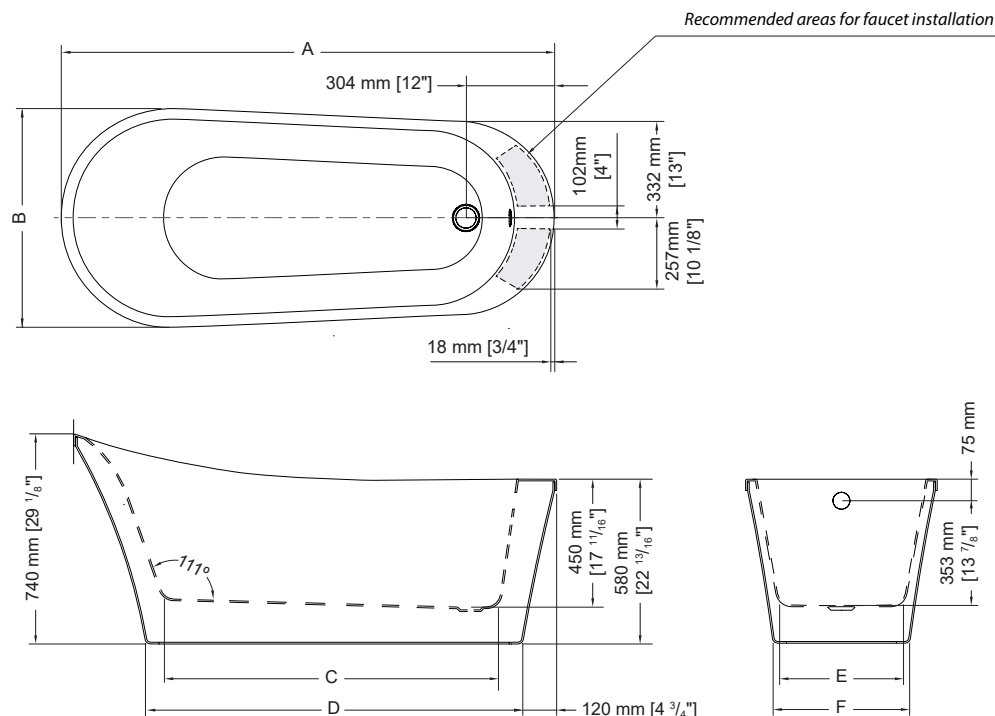

MEZZO 2-piece freestanding tub NEW

PETITE

60" L x 29 1/8" W x 29 1/8" H • Capacity: 43 US gal
1524mm L x 740mm W x 740mm H • Capacity: 163 L

GRANDE

67" L x 29 3/4" W x 29 1/8" H • Capacity: 50 US gal
1700mm L x 755mm W x 740mm H • Capacity: 190 L

MODEL	TUB COLOR	PRICE	MODEL	TUB COLOR	PRICE
BZMZ6029-18	Interior Glossy White Exterior Glossy White	$1,905	BZMZ6730-18	Interior Glossy White Exterior Glossy White	$1,971
BZMZ6029-1833MG	Interior Glossy White Exterior Matte Black	$1,960	BZMZ6730-1833MG	Interior Glossy White Exterior Matte Black	$2,036

Tolerance on dimensions: ± 1/4" (6 mm)

MODEL	A	B	C	D	E	F
BZMZ6029	60" [1524mm]	29 1/8" [740mm]	39 3/8" [1000mm]	45 1/4" [1150mm]	19" [483mm]	20 7/8" [530mm]
BZMZ6730	66 7/8" [1700mm]	29 3/4" [755mm]	46 3/8" [1178mm]	52 1/4" [1326mm]	19 5/8" [498mm]	21 1/2" [545mm]

To receive the full size paper template for this tub model, simply send us a request indicating code **TMPBZMZ6029** for petite, or **TMPBZMZ6730** for grande. We will gladly mail it to you at no charge.

NEW! DIRECT DRAIN WASTE & OVERFLOW

- Brass / Chrome model: **DRNDIRECT-BRS-11 $208**
- Brass / White model: **DRNDIRECT-BRS-18 $433**
- Brass / Brushed Nickel: **DRNDIRECT-BRS-25 $433**