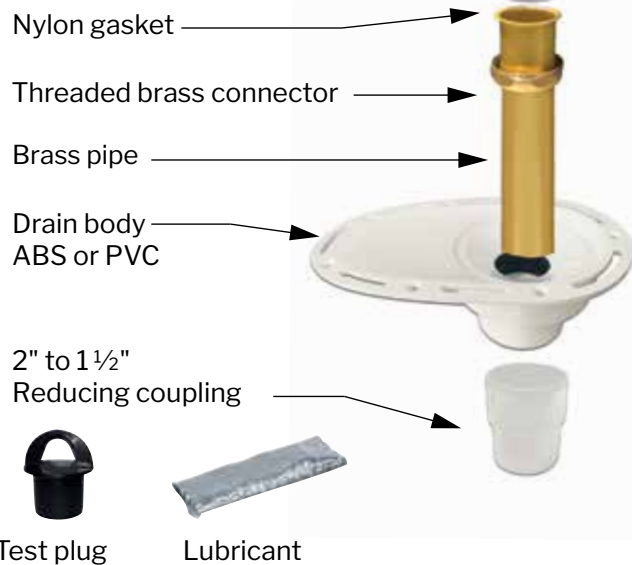

Includes

ABS model: **DRAINFC-T-ABS-33** $228
PVC model: **DRAINFC-T-PVC-18** $228