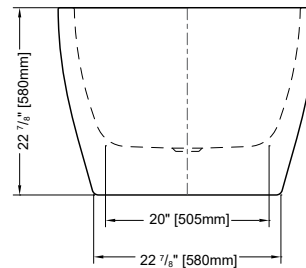

OCTAVE

PETITE

59" L x 31 1/2" W x 23" H • Capacity: 54 US gal
1500mm L x 800mm W x 580mm H • Capacity: 203 L

GRANDE

67" L x 31 1/2" W x 23" H • Capacity: 66 US gal
1700mm L x 800mm W x 580mm H • Capacity: 248 L

MODEL	TUB COLOR	PRICE	MODEL	TUB COLOR	PRICE
BZOC5931-18	White	$3,079	BZOC6731-18	White	$3,205

Tub includes white toe touch drain cover

Chrome drain cover (optional)	TUBDRAINCOVER-11	$39
Brushed Nickel drain cover (optional)	TUBDRAINCOVER-25	$44
Matte Black drain cover (optional)	TUBDRAINCOVER-33	$57
Brushed Gold drain cover (optional)	TUBDRAINCOVER-12	$62