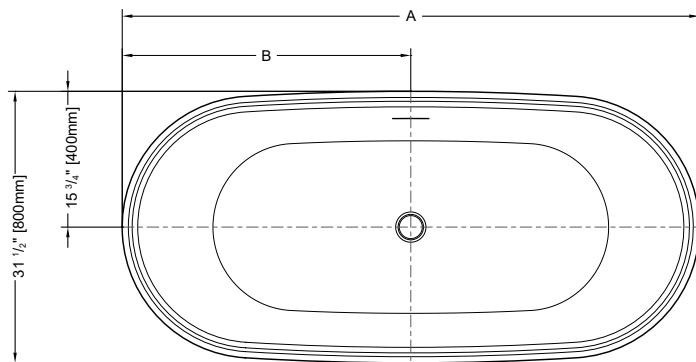

MADRIGAL

PETITE

59" L x 31 1/2" W x 23" H • Capacity: 55 US gal
1500mm L x 800mm W x 580mm H • Capacity: 210 L

GRANDE

67" L x 31 1/2" W x 23" H • Capacity: 67 US gal
1700mm L x 800mm W x 580mm H • Capacity: 255 L

MODEL	TUB COLOR	PRICE	MODEL	TUB COLOR	PRICE
BZMA5931-18	White	$3,205	BZMA6731-18	White	$3,316

Tub includes white toe touch drain cover

Chrome drain cover (optional)	TUBDRAINCOVER-11	$39
Brushed Nickel drain cover (optional)	TUBDRAINCOVER-25	$44
Matte Black drain cover (optional)	TUBDRAINCOVER-33	$57
Brushed Gold drain cover (optional)	TUBDRAINCOVER-12	$62