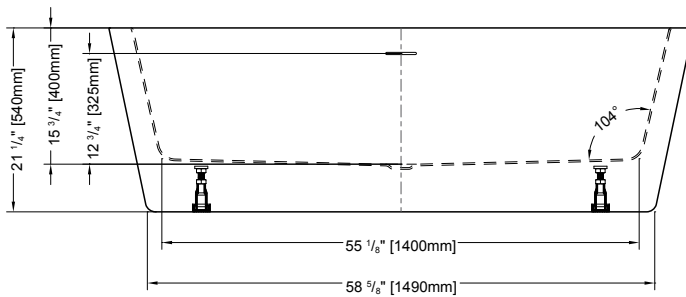

ADAGIO PRO

68 3/4" L x 31 1/4" W x 21 1/4" H • Capacity: 59 US gal
1745mm L x 795mm W x 540mm H • Capacity: 223 L

MODEL	TUB COLOR	PRICE
BLAD6831-18	White	$2,793

Tub includes white toe touch drain cover

Chrome drain cover (optional)	TUBDRAINCOVER-11	$39
Brushed Nickel drain cover (optional)	TUBDRAINCOVER-25	$44
Matte Black drain cover (optional)	TUBDRAINCOVER-33	$57
Brushed Gold drain cover (optional)	TUBDRAINCOVER-12	$62