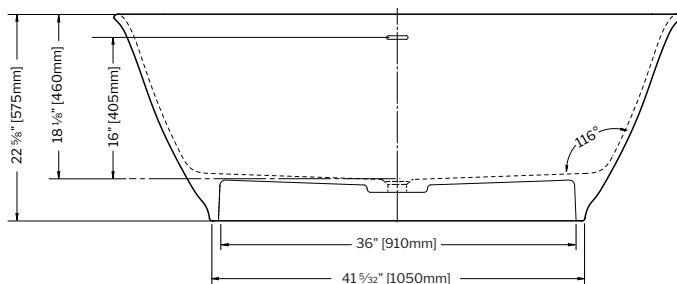

CALLA matte exterior / glossy interior

62" L x 29 1/2" W x 22 5/8" H • Capacity: 69 US gal • Net weight 276 lb
1575mm L x 749mm W x 575mm H • Capacity: 260 L • Net weight 125 kg

MODEL	TUB COLOR	PRICE
BTCA6229-1819MG	Interior Glossy White Exterior Matte Dark Stone Grey	$6,798

Tub includes white toe touch drain cover

Chrome drain cover (optional)	TUBDRAINCOVER-SS-11	$69
Brushed Nickel drain cover (optional)	TUBDRAINCOVER-SS-25	$108
Matte Black drain cover (optional)	TUBDRAINCOVER-SS-33	$124
Brushed Gold drain cover (optional)	TUBDRAINCOVER-SS-12	$124

Matte Dark Stone Grey (19) Exterior + Glossy White (18) Interior

TUBDRAINCOVER-SS- _ compatible only with Calla and Lys tubs.

Tolerance on dimensions: ± 3/8" (10 mm)

To receive the full size paper template for this tub model, simply send us a request indicating code **TMPBTCA6229**. We will gladly mail it to you at no charge.

ABS model: **DRAINFC-T-ABS-33** $228
PVC model: **DRAINFC-T-PVC-18** $228