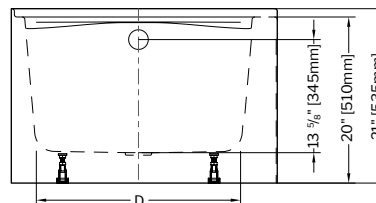

MOTIF

60" L x 30" W x 21" H • Capacity: 62 US gal
1520mm L x 762mm W x 535mm H • Capacity: 235 L

60" L x 32" W x 21" H • Capacity: 69 US gal
1520mm L x 813mm W x 535mm H • Capacity: 261 L

MODEL	TUB COLOR	PRICE	MODEL	TUB COLOR	PRICE
BZMO6030R-18	White	$1,982	BZMO6032R-18	White	$1,995
BZMO6030L-18	White		BZMO6032L-18	White	

Drain and overflow not included. See SlideOn™ drain option on page 84.

BZMO60_L
Left-side drain

Tolerance on dimensions: ± 1/4" (6 mm)

MODEL	A	B	C	D
BZMO6030	30" [762mm]	14 1/4" [365mm]	15 3/4" [400mm]	22 5/8" [575mm]
BZMO6032	32" [813mm]	15 1/4" [390mm]	16 3/4" [425mm]	24 5/8" [625mm]

NEW! DIRECT DRAIN WASTE & OVERFLOW

- Brass / Chrome model: **DRNDIRECT-BRS-11 $208**
- Brass / White model: **DRNDIRECT-BRS-18 $433**
- Brass / Brushed Nickel: **DRNDIRECT-BRS-25 $433**

Compatible with FleurcoConnect drain