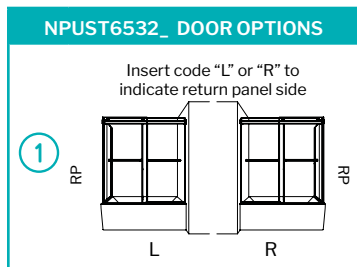

GEMINI PLUS
2 SIDED SLIDING TUB DOORS WITH 32" RETURN PANEL
3/8" (10 mm) Tempered clear glass • 66" Height

MIN. - MAX.	APPROX. ENTRY	MODEL	PRICE			
			CHROME (11)	BRUSHED NICKEL (25)	MATTE BLACK (33)	BRUSHED GOLD (12)
62" to 65" W	28 1/2" to 31 1/2"	NPUST6532^Q-^F-40	$2,454	$2,494	$2,536	$3,043

TUB	DIMENSION	PRICE
BZSE6632LorR-18	66"L x 32"W x 21"H	$2,942

F You must indicate finish code
11 - Chrome
12 - Brushed Gold
25 - Brushed Nickel
33 - Matte Black

L & R must be on the same side for door configuration & tub.
EX: NPUST6532L-11-40 + BZSE6632L-18

RETURN PANEL

32" RP = 29 3/8" to 29 7/8"