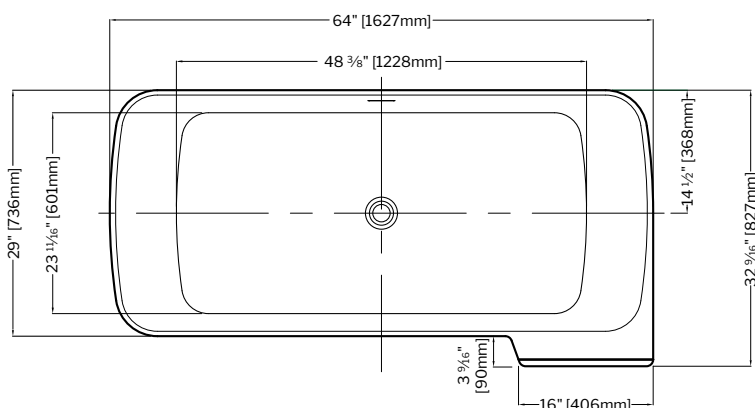

LUKAS tub with shelf

F You must indicate trim finish code in "F" field: Chrome 11, Dark Chrome 91, Brushed Nickel 25, Brushed Gold 12.

64" L x 32 1/2" W x 22 7/8" H • Capacity: 87 US gal • Net weight 298 lb
1627mm L x 827mm W x 580mm H • Capacity: 329 L • Net weight 135 kg

MODEL	TUB COLOR	SHELF SIDE	PRICE
BTLK6433L-F-18	Matte White	Left	$6,338
BTLK6433R-_-18	Matte White	Right	
BTLK6433L-F-33	Matte Black	Left	$6,678
BTLK6433R-_-33	Matte Black	Right	

Matte white tub includes glossy white toe touch drain cover
Matte black tub includes matte black toe touch drain cover

Chrome drain cover (optional)	TUBDRAINCOVER-11	$39
Brushed Nickel drain cover (optional)	TUBDRAINCOVER-25	$44
Matte Black drain cover (optional)	TUBDRAINCOVER-33	$57
Brushed Gold drain cover (optional)	TUBDRAINCOVER-12	$62

CLEAN SLOTTED
OVERFLOW