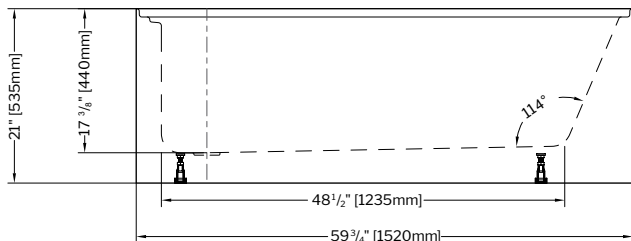

MOTIF

60" L x 30" W x 21" H • Capacity: 62 US gal
1520mm L x 762mm W x 535mm H • Capacity: 235 L

60" L x 32" W x 21" H • Capacity: 69 US gal
1520mm L x 813mm W x 535mm H • Capacity: 261 L

MODEL	TUB COLOR	PRICE	MODEL	TUB COLOR	PRICE
BZMO6030R-18	White	$1,982	BZMO6032R-18	White	$1,995
BZMO6030L-18	White		BZMO6032L-18	White	

Drain and overflow not included. See SlideOn™ drain option on page 84.

Tolerance on dimensions: ± 1/4" (6 mm)

MODEL	A	B	C	D
BZMO6030	30" [762mm]	14 1/4" [365mm]	15 3/4" [400mm]	22 5/8" [575mm]
BZMO6032	32" [813mm]	15 1/4" [390mm]	16 3/4" [425mm]	24 5/8" [625mm]

NEW! DIRECT DRAIN WASTE & OVERFLOW

- Brass / Chrome model: **DRNDIRECT-BRS-11 $208**
- Brass / White model: **DRNDIRECT-BRS-18 $433**
- Brass / Brushed Nickel: **DRNDIRECT-BRS-25 $433**

Compatible with FleurcoConnect drain