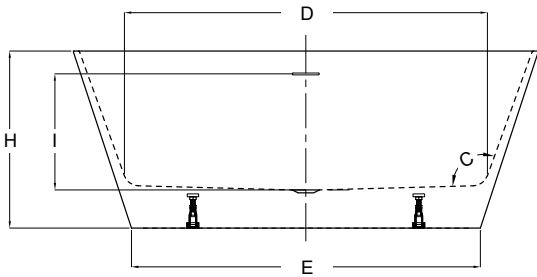

OVRESSA NEW

PETITE

55 1/8" L x 29 7/8" W x 22 7/8" H • Capacity: 75 US gal
1400mm L x 758mm W x 580mm H • Capacity: 284 L

GRANDE

60" L x 31 1/8" W x 22 7/8" H • Capacity: 85.6 US gal
1526mm L x 790mm W x 580mm H • Capacity: 324 L

MODEL	TUB COLOR	PRICE
BOV5530-18	White	$1,988

MODEL	TUB COLOR	PRICE
BOV6031-18	White	$2,065

Tub includes white toe touch drain cover

Chrome drain cover (optional)	TUBDRAINCOVER-11	$40
Brushed Nickel drain cover (optional)	TUBDRAINCOVER-25	$45
Matte Black drain cover (optional)	TUBDRAINCOVER-33	$58
Brushed Gold drain cover (optional)	TUBDRAINCOVER-12	$64

Tolerance on dimensions: ± 1/4" (6 mm)

MODEL	A	B	C	D	E	F	G	H	I
BOV5530	55 1/8" [1400mm]	29 7/8" [758mm]	107°	44 3/4" [1136mm]	44 1/2" [1130mm]	20 9/16" [523mm]	20 1/2" [522mm]	22 7/8" [580mm]	14 7/8" [380mm]
BOV6031	60" [1526mm]	31 1/8" [790mm]	111°	46 7/8" [1189mm]	45" [1143mm]	21 7/8" [556mm]	21 3/4" [554mm]	22 7/8" [580mm]	14 7/8" [380mm]

To receive the full size paper template for this tub model, simply send us a request indicating code **TMPBOV5530** for petite, or **TMPBOV6031** for grande. We will gladly mail it to you at no charge.

ABS model: **DRAINFC-T-ABS-33** $228
PVC model: **DRAINFC-T-PVC-18** $228