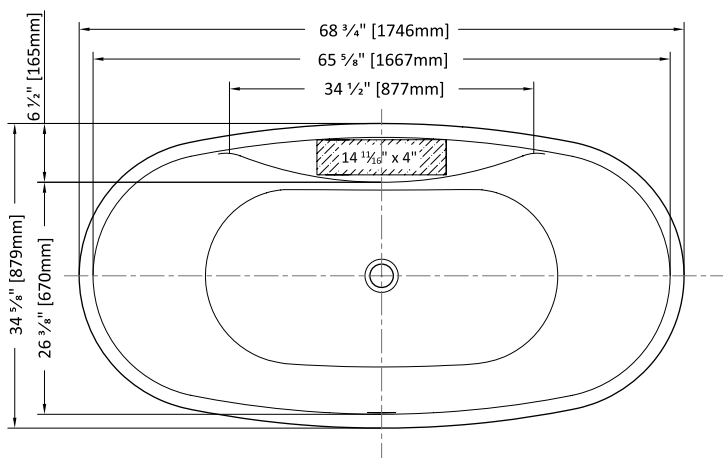

OSSIA

68 3/4" L x 34 3/4" W x 26" H • Capacity: 73 US gal
1746mm L x 879mm W x 660mm H • Capacity: 279 L

MODEL	TUB COLOR	PRICE
BLOS6935-18	White	$3,055

Tub includes white toe touch drain cover

Chrome drain cover (optional)	TUBDRAINCOVER-11	$39
Brushed Nickel drain cover (optional)	TUBDRAINCOVER-25	$44
Matte Black drain cover (optional)	TUBDRAINCOVER-33	$57
Brushed Gold drain cover (optional)	TUBDRAINCOVER-12	$62