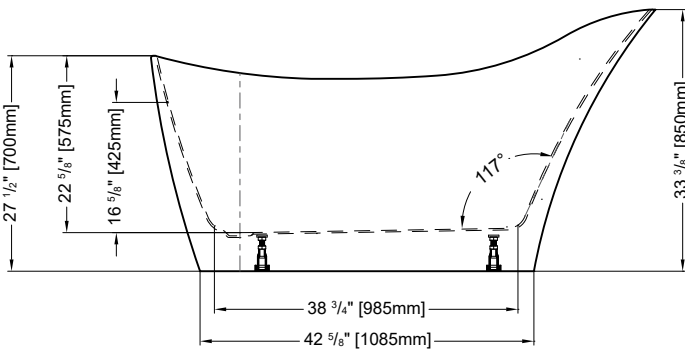

MOLTO

64 1/2" L x 31 1/2" W x 33 1/2" H • Capacity: 67 US gal
1640mm L x 800mm W x 850mm H • Capacity: 254 L

MODEL	TUB COLOR	PRICE
BMO6431-18	White	$4,602

Tub includes white toe touch drain cover

Chrome drain cover (optional)	TUBDRAINCOVER-11	$39
Brushed Nickel drain cover (optional)	TUBDRAINCOVER-25	$44
Matte Black drain cover (optional)	TUBDRAINCOVER-33	$57
Brushed Gold drain cover (optional)	TUBDRAINCOVER-12	$62