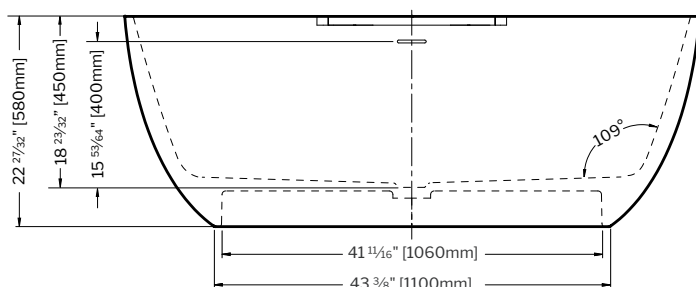

LUCIA tub with shelf

F You must indicate trim finish code in "F" field: Chrome 11, Dark Chrome 91, Brushed Nickel 25, Brushed Gold 12.

63" L x 34 3/8" W x 22 7/8" H • Capacity: 70 US gal • Net weight 295 lb
1600mm L x 874mm W x 580mm H • Capacity: 266 L • Net weight 134 kg

MODEL	TUB COLOR	PRICE
BTLU6335-F-18	Matte White	$6,228
BTLU6335-_-33	Matte Black	$6,568

Matte white tub includes glossy white toe touch drain cover
Matte black tub includes matte black toe touch drain cover

Chrome drain cover (optional)	TUBDRAINCOVER-11	$39
Brushed Nickel drain cover (optional)	TUBDRAINCOVER-25	$44
Matte Black drain cover (optional)	TUBDRAINCOVER-33	$57
Brushed Gold drain cover (optional)	TUBDRAINCOVER-12	$62

Tolerance on dimensions: ± 3/8" (10 mm)

To receive the full size paper template for this tub model, simply send us a request indicating code **TMPBTLU6335**. We will gladly mail it to you at no charge.

ABS model: **DRAINFC-T-ABS-33** $228
PVC model: **DRAINFC-T-PVC-18** $228