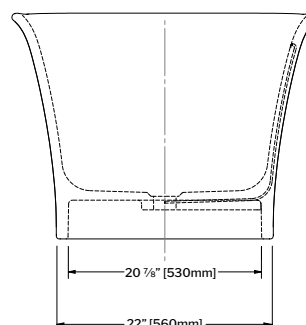

LYS matte exterior / glossy interior

66 1/2" L x 31" W x 23 1/8" H • Capacity: 76 US gal • Net weight 298 lb
1690mm L x 787mm W x 588mm H • Capacity: 287 L • Net weight 135 kg

MODEL	TUB COLOR	PRICE
BTLY6631-18MG	Interior Glossy White Exterior Matte White	$6,798
BTLY6631-1819MG	Interior Glossy White Exterior Matte Dark Stone Grey	$6,798

Tub includes white toe touch drain cover

Chrome drain cover (optional)	TUBDRAINCOVER-SS-11	$69
Brushed Nickel drain cover (optional)	TUBDRAINCOVER-SS-25	$108
Matte Black drain cover (optional)	TUBDRAINCOVER-SS-33	$124
Brushed Gold drain cover (optional)	TUBDRAINCOVER-SS-12	$124

TUBDRAINCOVER-SS- _ compatible only with Calla and Lys tubs.

Tolerance on dimensions: ± 3/8" (10 mm)

To receive the full size paper template for this tub model, simply send us a request indicating code **TMPBTLY6631**. We will gladly mail it to you at no charge.

ABS model: **DRAINFC-T-ABS-33** $228
PVC model: **DRAINFC-T-PVC-18** $228