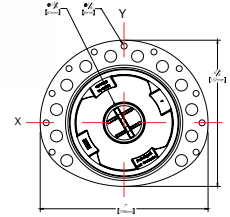

RapidConnect® Drain

Freestanding tub installation made easy

Asymmetrical Design
Makes installation easier.

Deck Plate
18 gauge epoxy coated metal deck flange.

Snap-off Test Cap
Keeps debris out during construction.
Snap off after testing. Will not fall in drain.

Screw Holes
Fixes flange to sub floor
(Screws not included).

Choice of Base Materials
ABS, PVC, Cast Iron.

Mortar/Concrete Setting Holes
Fixes flange to substrate.

Features

- Newly redesigned asymmetrical 18 gauge epoxy coated metal deck flange - makes installation in tight spaces easier
- Built-in snap-off test cap - allows for water/air/smoke testing
- Freestanding tub rough-in (install before tile installation) - access below fixture not required
- Low profile design - allows for installation in 8" joist space or greater

Includes

- Chrome on brass flanged tube with lock nut and poly washer
- **RapidConnect®** Drain assembly
- 2" x 1 1/2" ABS or PVC reducing bushing
- Cutting template

Installation

- Use 5" hole saw to cut sub floor (not included)
- Cutting template included
- Secure deck flange with 6 screws (not included)
- Do not cut the brass tailpiece as this may cause a leak
- Simply slip brass tail into the **RapidConnect®** and your water tight installation is complete

CAST IRON model: **DRAINRC-T-CI $578**

Certification