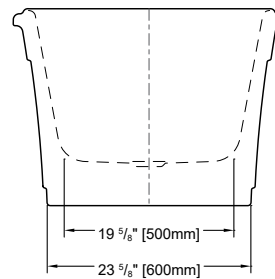

MADRIGAL

PETITE

59" L x 31 1/2" W x 23" H • Capacity: 55 US gal
1500mm L x 800mm W x 580mm H • Capacity: 210 L

GRANDE

67" L x 31 1/2" W x 23" H • Capacity: 67 US gal
1700mm L x 800mm W x 580mm H • Capacity: 255 L

MODEL	TUB COLOR	PRICE	MODEL	TUB COLOR	PRICE
BZMA5931-18	White	$3,205	BZMA6731-18	White	$3,316

Tub includes white toe touch drain cover

Chrome drain cover (optional)	TUBDRAINCOVER-11	$39
Brushed Nickel drain cover (optional)	TUBDRAINCOVER-25	$44
Matte Black drain cover (optional)	TUBDRAINCOVER-33	$57
Brushed Gold drain cover (optional)	TUBDRAINCOVER-12	$62