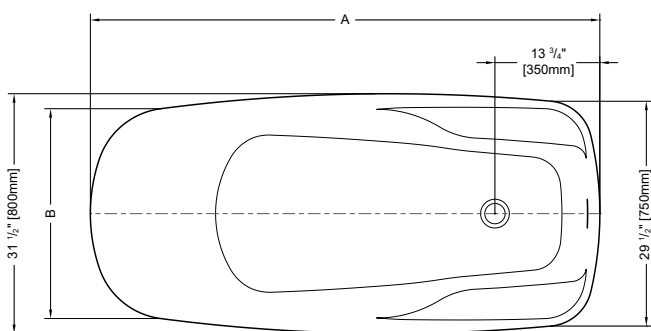

RHAPSODY

PETITE

59" L x 31 1/2" W x 27 3/8" H • Capacity: 54 US gal
1500mm L x 800mm W x 695mm H • Capacity: 203 L

GRANDE

66 7/8" L x 31 1/2" W x 28 1/8" H • Capacity: 63 US gal
1700mm L x 800mm W x 715mm H • Capacity: 238 L

MODEL	TUB COLOR	PRICE	MODEL	TUB COLOR	PRICE
BRH5931-18	White	$3,853	BRH6731-18	White	$3,977

Tub includes white toe touch drain cover

Chrome drain cover (optional)	TUBDRAINCOVER-11	$39
Brushed Nickel drain cover (optional)	TUBDRAINCOVER-25	$44
Matte Black drain cover (optional)	TUBDRAINCOVER-33	$57
Brushed Gold drain cover (optional)	TUBDRAINCOVER-12	$62

CLEAN SLOTTED
OVERFLOW