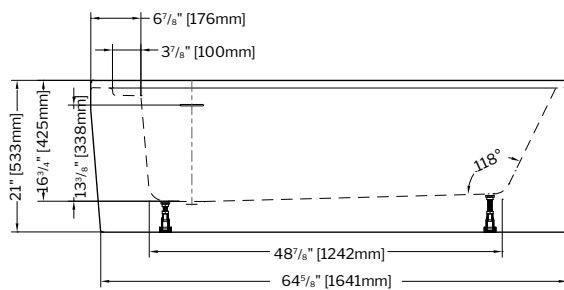

MODEL	TUB COLOR	PRICE
BZSE6632R-18	White	$2,942
BZSE6632L-18	White	

Tub includes white toe touch drain cover

Chrome drain cover (optional)	TUBDRAINCOVER-11	$39
Brushed Nickel drain cover (optional)	TUBDRAINCOVER-25	$44
Matte Black drain cover (optional)	TUBDRAINCOVER-33	$57
Brushed Gold drain cover (optional)	TUBDRAINCOVER-12	$62

CLEAN SLOTTED OVERFLOW

Tolerance on dimensions: ± 1/4" (6 mm)