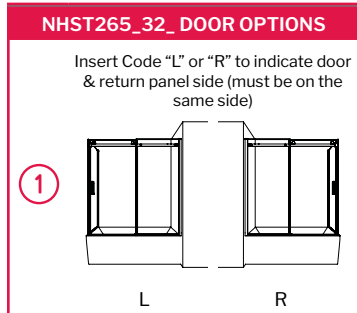

TUB	DIMENSION	PRICE
BZSE6632LorR-18	66"L x 32"W x 21"H	\$2,942

F You must indicate finish code
 11 - Chrome
 25 - Brushed Nickel
 33 - Matte Black

L & R must be on the same side for door configuration & tub.
 EX: NHST265L32L-11-40 + BZSE6632L-18