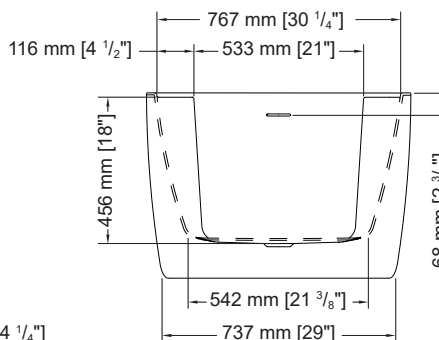

SYNFONIA NEW

60" L x 32 3/4" W x 27 7/8" H • Capacity: 50 US gal
1522mm L x 830mm W x 708mm H • Capacity: 190 L

MODEL	TUB COLOR	PRICE
BZSY6032-18	White	$2,941

Tub includes white toe touch drain cover

Chrome drain cover (optional)	TUBDRAINCOVER-11	$39
Brushed Nickel drain cover (optional)	TUBDRAINCOVER-25	$44
Matte Black drain cover (optional)	TUBDRAINCOVER-33	$57
Brushed Gold drain cover (optional)	TUBDRAINCOVER-12	$62