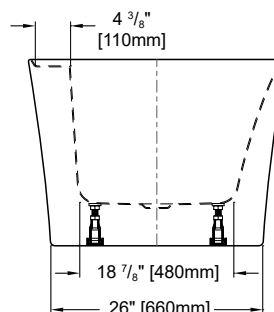

Tolerance on dimensions: ± 1/4" (6 mm)

MODEL	A	B	C	D
BAL5831	58" [1475mm]	29" [735mm]	38 1/2" [980mm]	49 1/2" [1260mm]
BAL6731	67" [1700mm]	33 1/2" [850mm]	47 1/4" [1200mm]	58 1/4" [1480mm]

To receive the full size paper template for this tub model, simply send us a request indicating code **TMPBAL5831** for petite, or **TMPBAL6731** for grande. We will gladly mail it to you at no charge.