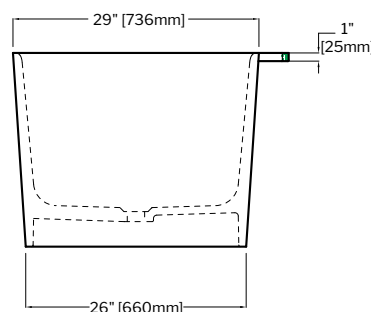

Chrome 11

Dark Chrome 91

Brushed Nickel 25

Brushed Gold 12

CLEAN SLOTTED
OVERFLOW

Tolerance on dimensions: ± 3/8" (10 mm)

To receive the full size paper template for this tub model, simply send us a request indicating code **TMPBTLK6433**. We will gladly mail it to you at no charge.