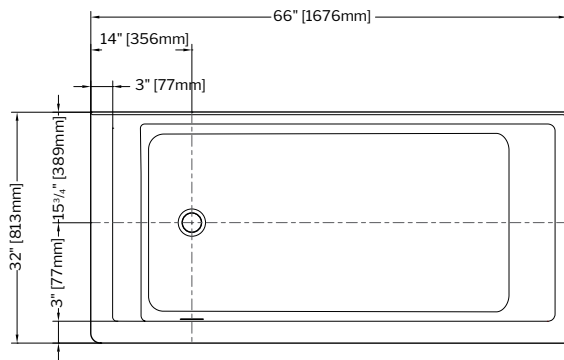

MODEL	TUB COLOR	PRICE
BZSE6632R-18	White	$2,942
BZSE6632L-18	White	

Tub includes white toe touch drain cover

Chrome drain cover (optional)	TUBDRAINCOVER-11	$39
Brushed Nickel drain cover (optional)	TUBDRAINCOVER-25	$44
Matte Black drain cover (optional)	TUBDRAINCOVER-33	$57
Brushed Gold drain cover (optional)	TUBDRAINCOVER-12	$62

CLEAN SLOTTED OVERFLOW

Tolerance on dimensions: ± 1/4" (6 mm)