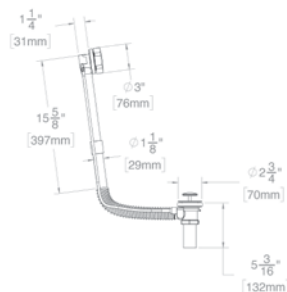

Tolerance on dimensions: ± 1/4" (6 mm)

NEW! DIRECT DRAIN WASTE & OVERFLOW

- Brass / Chrome model: **DRNDIRECT-BRS-11 \$208**
- Brass / White model: **DRNDIRECT-BRS-18 \$433**
- Brass / Brushed Nickel: **DRNDIRECT-BRS-25 \$433**