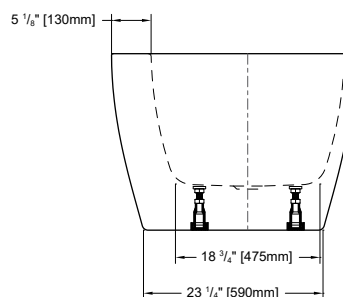

PETITE

59" L x 31 1/2" W x 23" H • Capacity: 58 US gal
1500mm L x 800mm W x 580mm H • Capacity: 220 L

GRANDE

67" L x 31 1/2" W x 23" H • Capacity: 68 US gal
1700mm L x 800mm W x 580mm H • Capacity: 259 L

MODEL	TUB COLOR	PRICE	MODEL	TUB COLOR	PRICE
BZWA5931-18	White	$3,117	BZWA6731-18	White	$3,242

Tub includes white toe touch drain cover

Chrome drain cover (optional)	TUBDRAINCOVER-11	$39
Brushed Nickel drain cover (optional)	TUBDRAINCOVER-25	$44
Matte Black drain cover (optional)	TUBDRAINCOVER-33	$57
Brushed Gold drain cover (optional)	TUBDRAINCOVER-12	$62

Tolerance on dimensions: ± 1/4" (6 mm)

MODEL	A	B	C	D	E	F
BZWA5931	59" [1500mm]	56 3/4" [1440mm]	29 1/2" [750mm]	43 3/8" [1105mm]	44 3/8" [1130mm]	114°
BZWA6731	66 7/8" [1700mm]	64 5/8" [1640mm]	33 1/2" [850mm]	49 3/8" [1255mm]	52 1/4" [1330mm]	117°

To receive the full size paper template for this tub model, simply send us a request indicating code **TMPBZWA5931** for petite, or **TMPBZWA6731** for grande. We will gladly mail it to you at no charge.