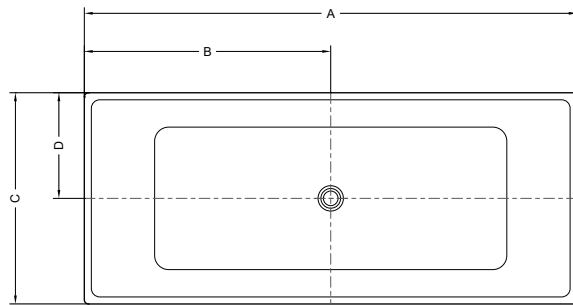

CALANDO

PETITE

56" L x 31" W x 23" H • Capacity: 77 US gal
1425mm L x 785mm W x 580mm H • Capacity: 292 L

GRANDE

68 3/4" L x 29 1/2" W x 23" H • Capacity: 88 US gal
1750mm L x 750mm W x 580mm H • Capacity: 333 L

MODEL	TUB COLOR	PRICE	MODEL	TUB COLOR	PRICE
BCA5631-18	White	$3,679	BCA6829-18	White	$3,928

Tub includes white toe touch drain cover

Chrome drain cover (optional)	TUBDRAINCOVER-11	$39
Brushed Nickel drain cover (optional)	TUBDRAINCOVER-25	$44
Matte Black drain cover (optional)	TUBDRAINCOVER-33	$57
Brushed Gold drain cover (optional)	TUBDRAINCOVER-12	$62

Tolerance on dimensions: ± 1/4" (6 mm)

MODEL	A	B	C	D	E	F	G	H	I
BCA5631	56 1/8" [1425mm]	28" [715mm]	31" [785mm]	15 1/2" [395mm]	115°	38 3/8" [975mm]	40 3/4" [1035mm]	21 3/8" [545mm]	25 1/8" [635mm]
BCA6829	68 7/8" [1750mm]	34 1/2" [875mm]	29 1/2" [750mm]	14 3/4" [375mm]	117°	49 1/4" [1250mm]	51 5/8" [1310mm]	19 7/8" [505mm]	23 5/8" [600mm]

To receive the full size paper template for this tub model, simply send us a request indicating code **TMPBCA5631** for petite, or **TMPBCA6829** for grande. We will gladly mail it to you at no charge.