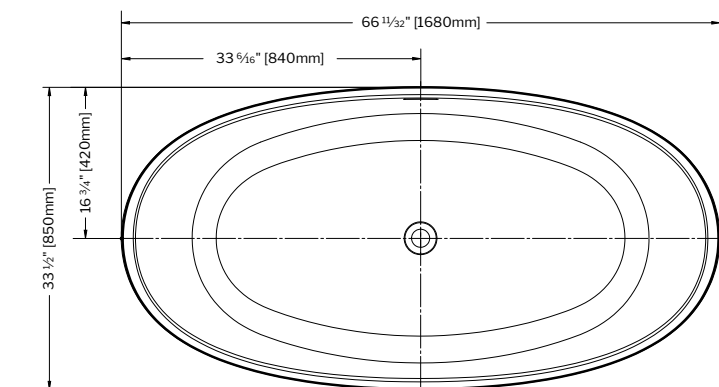

66 3/8" L x 33 1/2" W x 22 7/8" H • Capacity: 82 US gal • Net weight 298 lb
1685mm L x 851mm W x 582mm H • Capacity: 310 L • Net weight 135 lb

MODEL	TUB COLOR	PRICE
BTGI6633-18	Matte White	$7,210

Tub includes glossy white toe touch drain cover

Chrome drain cover (optional)	TUBDRAINCOVER-11	$39
Brushed Nickel drain cover (optional)	TUBDRAINCOVER-25	$44
Matte Black drain cover (optional)	TUBDRAINCOVER-33	$57
Brushed Gold drain cover (optional)	TUBDRAINCOVER-12	$62

Tolerance on dimensions: ± 3/8" (10 mm)

To receive the full size paper template for this tub model, simply send us a request indicating code **TMPBTGI6633**. We will gladly mail it to you at no charge.