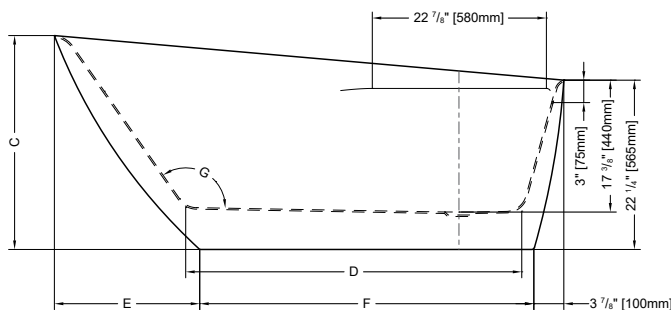

RHAPSODY

PETITE

59" L x 31 1/2" W x 27 3/8" H • Capacity: 54 US gal
1500mm L x 800mm W x 695mm H • Capacity: 203 L

GRANDE

66 7/8" L x 31 1/2" W x 28 1/8" H • Capacity: 63 US gal
1700mm L x 800mm W x 715mm H • Capacity: 238 L

MODEL	TUB COLOR	PRICE	MODEL	TUB COLOR	PRICE
BRH5931-18	White	$3,853	BRH6731-18	White	$3,977

Tub includes white toe touch drain cover

Chrome drain cover (optional)	TUBDRAINCOVER-11	$39
Brushed Nickel drain cover (optional)	TUBDRAINCOVER-25	$44
Matte Black drain cover (optional)	TUBDRAINCOVER-33	$57
Brushed Gold drain cover (optional)	TUBDRAINCOVER-12	$62

Tolerance on dimensions: ± 1/4" (6 mm)

MODEL	A	B	C	D	E	F	G	H
BRH5931	59" [1500mm]	26 5/8" [675mm]	27 3/8" [695mm]	39 3/4" [1010mm]	15 3/4" [400mm]	39 3/8" [1000mm]	121°	22 7/8" [580mm]
BRH6731	66 7/8" [1700mm]	27 1/2" [700mm]	28 7/8" [715mm]	44 1/8" [1120mm]	19 1/8" [485mm]	43 7/8" [1115mm]	126°	23 1/2" [595mm]

To receive the full size paper template for this tub model, simply send us a request indicating code **TMPBRH5931** for petite, or **TMPBRH6731** for grande. We will gladly mail it to you at no charge.

ABS model: **DRAINFC-T-ABS-33** $228
PVC model: **DRAINFC-T-PVC-18** $228