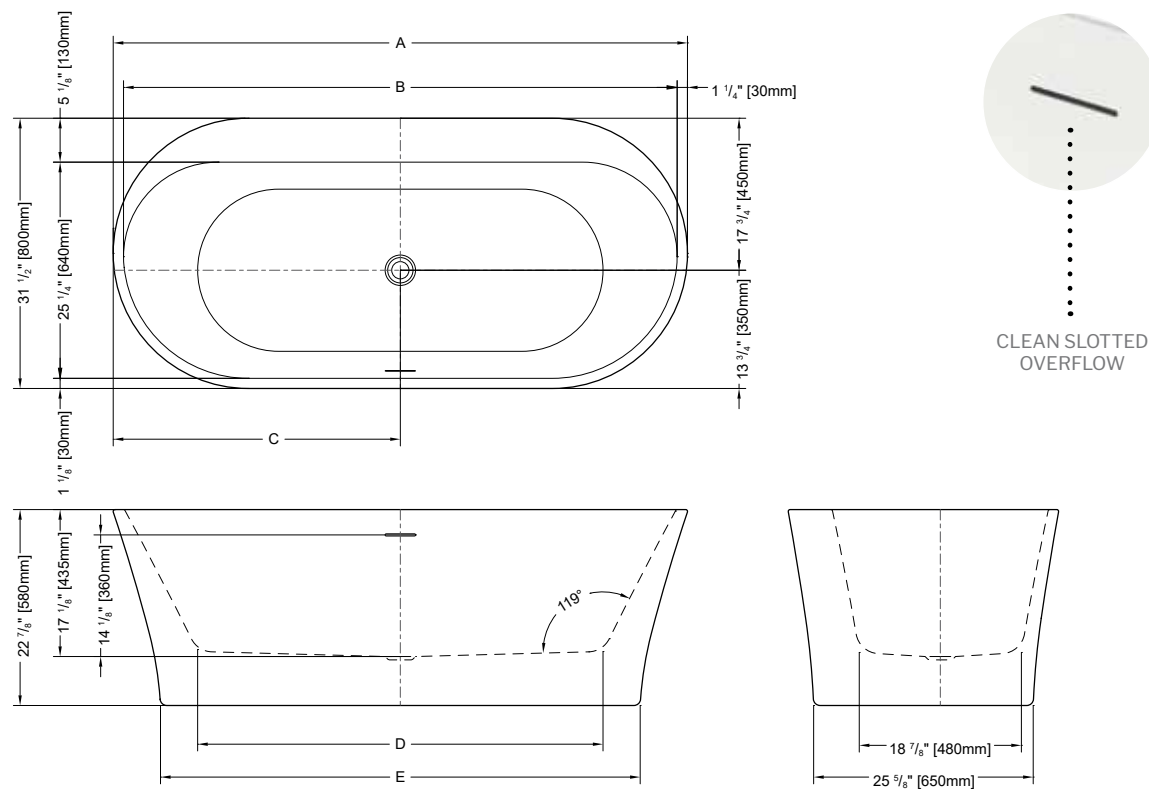

LIBRETTO

PETITE

59" L x 31 1/2" W x 23" H • Capacity: 54 US gal
1500mm L x 800mm W x 580mm H • Capacity: 205 L

GRANDE

67" L x 31 1/2" W x 23" H • Capacity: 62 US gal
1700mm L x 800mm W x 580mm H • Capacity: 235 L

MODEL	TUB COLOR	PRICE	MODEL	TUB COLOR	PRICE
BZLI5931-18	White	$3,166	BZLI6731-18	White	$3,292

Tub includes white toe touch drain cover

Chrome drain cover (optional)	TUBDRAINCOVER-11	$39
Brushed Nickel drain cover (optional)	TUBDRAINCOVER-25	$44
Matte Black drain cover (optional)	TUBDRAINCOVER-33	$57
Brushed Gold drain cover (optional)	TUBDRAINCOVER-12	$62

Tolerance on dimensions: ± 1/4" (6 mm)

MODEL	A	B	C	D	E
BZLI5931	59" [1500mm]	56 5/8" [1440mm]	29 1/2" [750mm]	39 3/8" [1000mm]	48" [1220mm]
BZLI6731	66 7/8" [1700mm]	64 1/2" [1640mm]	33 1/2" [850mm]	47 1/4" [1200mm]	55 7/8" [1420mm]

To receive the full size paper template for this tub model, simply send us a request indicating code **TMPBZLI5931** for petite, or **TMPBZLI6731** for grande. We will gladly mail it to you at no charge.