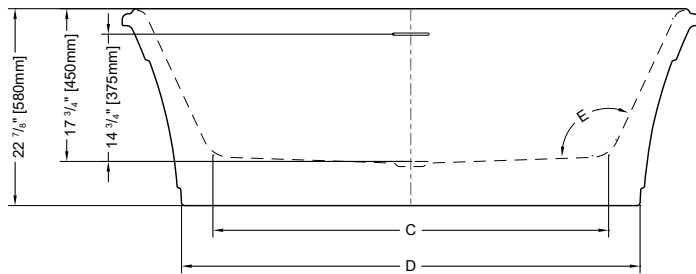

MADRIGAL

PETITE

59" L x 31 1/2" W x 23" H • Capacity: 55 US gal
1500mm L x 800mm W x 580mm H • Capacity: 210 L

GRANDE

67" L x 31 1/2" W x 23" H • Capacity: 67 US gal
1700mm L x 800mm W x 580mm H • Capacity: 255 L

MODEL	TUB COLOR	PRICE	MODEL	TUB COLOR	PRICE
BZMA5931-18	White	$3,205	BZMA6731-18	White	$3,316

Tub includes white toe touch drain cover

Chrome drain cover (optional)	TUBDRAINCOVER-11	$39
Brushed Nickel drain cover (optional)	TUBDRAINCOVER-25	$44
Matte Black drain cover (optional)	TUBDRAINCOVER-33	$57
Brushed Gold drain cover (optional)	TUBDRAINCOVER-12	$62