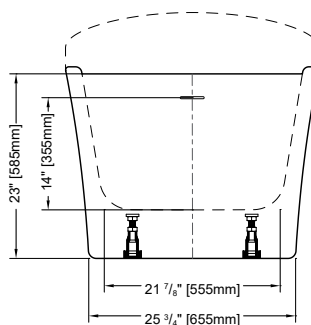

CONCERTO

PETITE

59" L x 31 1/2" W x 30 3/4" H • Capacity: 54 US gal
1500mm L x 800mm W x 775mm H • Capacity: 203 L

GRANDE

67" L x 31 1/2" W x 30 3/4" H • Capacity: 63 US gal
1700mm L x 800mm W x 780mm H • Capacity: 240 L

MODEL	TUB COLOR	PRICE	MODEL	TUB COLOR	PRICE
BZC05931-18	White	$3,205	BZC06731-18	White	$3,316

Tub includes white toe touch drain cover

Chrome drain cover (optional)	TUBDRAINCOVER-11	$39
Brushed Nickel drain cover (optional)	TUBDRAINCOVER-25	$44
Matte Black drain cover (optional)	TUBDRAINCOVER-33	$57
Brushed Gold drain cover (optional)	TUBDRAINCOVER-12	$62