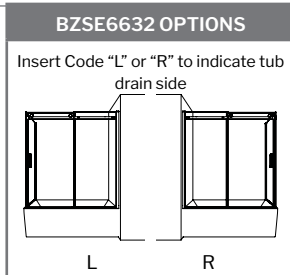

TUB	DIMENSION	PRICE
BZSE6632LorR-18	66"L x 32"W x 21"H	\$2,942

F You must indicate finish code
 11 - Chrome
 25 - Brushed Nickel
 33 - Matte Black

L & R must be on the same side for door configuration & tub.
 EX: NHST265L32L-11-40 + BZSE6632L-18