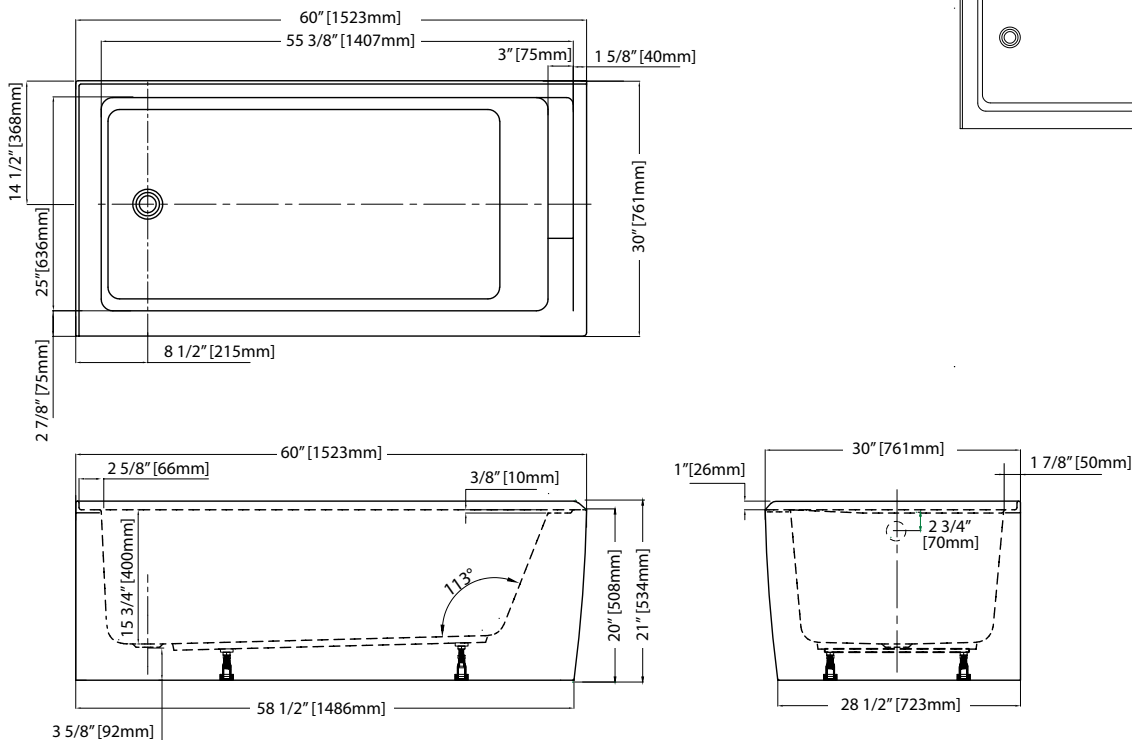

MODEL	TUB COLOR	PRICE
BZCP6030R-18	White	$2,527
BZCP6030L-18	White	

Drain and overflow not included. See SlideOn™ drain option on page 84.