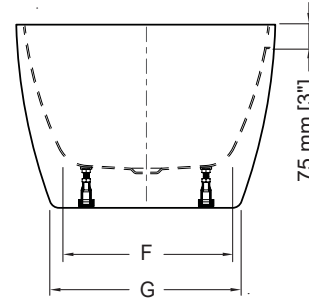

TONNETZ NEW

PETITE

55 1/2" L x 31 5/8" W x 23 1/4" H • Capacity: 67.6 US gal
1410mm L x 804mm W x 590mm H • Capacity: 256 L

GRANDE

67 3/8" L x 32 3/32" W x 22 7/8" H • Capacity: 91 US gal
1710mm L x 815mm W x 580mm H • Capacity: 345 L

MODEL	TUB COLOR	PRICE	MODEL	TUB COLOR	PRICE
BTZ5531-18	White	$2,854	BTZ6732-18	White	$2,919

Tub includes white toe touch drain cover

Chrome drain cover (optional)	TUBDRAINCOVER-11	$39
Brushed Nickel drain cover (optional)	TUBDRAINCOVER-25	$44
Matte Black drain cover (optional)	TUBDRAINCOVER-33	$57
Brushed Gold drain cover (optional)	TUBDRAINCOVER-12	$62