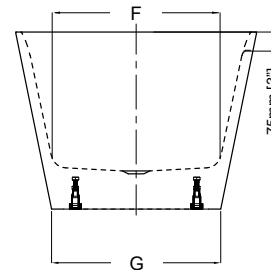

OVRESSA NEW

PETITE

55 1/8" L x 29 7/8" W x 22 7/8" H • Capacity: 75 US gal
1400mm L x 758mm W x 580mm H • Capacity: 284 L

GRANDE

60" L x 31 1/8" W x 22 7/8" H • Capacity: 85.6 US gal
1526mm L x 790mm W x 580mm H • Capacity: 324 L

MODEL	TUB COLOR	PRICE
BOV5530-18	White	$1,988

MODEL	TUB COLOR	PRICE
BOV6031-18	White	$2,065

Tub includes white toe touch drain cover

Chrome drain cover (optional)	TUBDRAINCOVER-11	$40
Brushed Nickel drain cover (optional)	TUBDRAINCOVER-25	$45
Matte Black drain cover (optional)	TUBDRAINCOVER-33	$58
Brushed Gold drain cover (optional)	TUBDRAINCOVER-12	$64

Tolerance on dimensions: ± 1/4" (6 mm)

MODEL	A	B	C	D	E	F	G	H	I
BOV5530	55 1/8" [1400mm]	29 7/8" [758mm]	107°	44 3/4" [1136mm]	44 1/2" [1130mm]	20 9/16" [523mm]	20 1/2" [522mm]	22 7/8" [580mm]	14 7/8" [380mm]
BOV6031	60" [1526mm]	31 1/8" [790mm]	111°	46 7/8" [1189mm]	45" [1143mm]	21 7/8" [556mm]	21 3/4" [554mm]	22 7/8" [580mm]	14 7/8" [380mm]

To receive the full size paper template for this tub model, simply send us a request indicating code **TMPBOV5530** for petite, or **TMPBOV6031** for grande. We will gladly mail it to you at no charge.

ABS model: **DRAINFC-T-ABS-33** $228
PVC model: **DRAINFC-T-PVC-18** $228