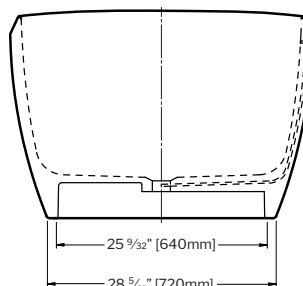

66 3/8" L x 33 1/2" W x 22 7/8" H • Capacity: 82 US gal • Net weight 298 lb
1685mm L x 851mm W x 582mm H • Capacity: 310 L • Net weight 135 lb

MODEL	TUB COLOR	PRICE
BTGI6633-18	Matte White	$7,210

Tub includes glossy white toe touch drain cover

Chrome drain cover (optional)	TUBDRAINCOVER-11	$39
Brushed Nickel drain cover (optional)	TUBDRAINCOVER-25	$44
Matte Black drain cover (optional)	TUBDRAINCOVER-33	$57
Brushed Gold drain cover (optional)	TUBDRAINCOVER-12	$62

Tolerance on dimensions: ± 3/8" (10 mm)

To receive the full size paper template for this tub model, simply send us a request indicating code **TMPBTGI6633**. We will gladly mail it to you at no charge.