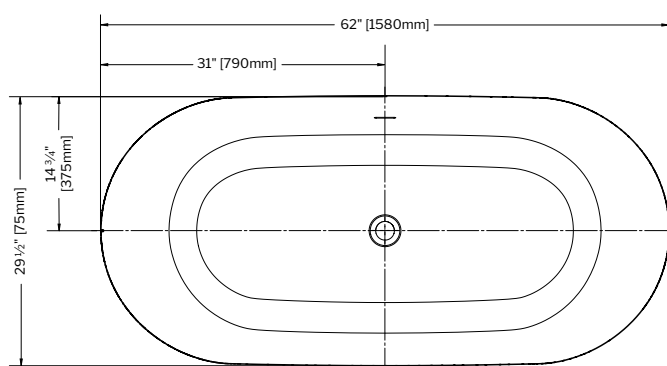

CALLA matte exterior / glossy interior

62" L x 29 1/2" W x 22 5/8" H • Capacity: 69 US gal • Net weight 276 lb
1575mm L x 749mm W x 575mm H • Capacity: 260 L • Net weight 125 kg

MODEL	TUB COLOR	PRICE
BTCA6229-1819MG	Interior Glossy White Exterior Matte Dark Stone Grey	$6,798

Tub includes white toe touch drain cover

Chrome drain cover (optional)	TUBDRAINCOVER-SS-11	$69
Brushed Nickel drain cover (optional)	TUBDRAINCOVER-SS-25	$108
Matte Black drain cover (optional)	TUBDRAINCOVER-SS-33	$124
Brushed Gold drain cover (optional)	TUBDRAINCOVER-SS-12	$124

Matte Dark Stone Grey (19) Exterior + Glossy White (18) Interior

TUBDRAINCOVER-SS- _ compatible only with Calla and Lys tubs.

Tolerance on dimensions: ± 3/8" (10 mm)

To receive the full size paper template for this tub model, simply send us a request indicating code **TMPBTCA6229**. We will gladly mail it to you at no charge.

ABS model: **DRAINFC-T-ABS-33** $228
PVC model: **DRAINFC-T-PVC-18** $228