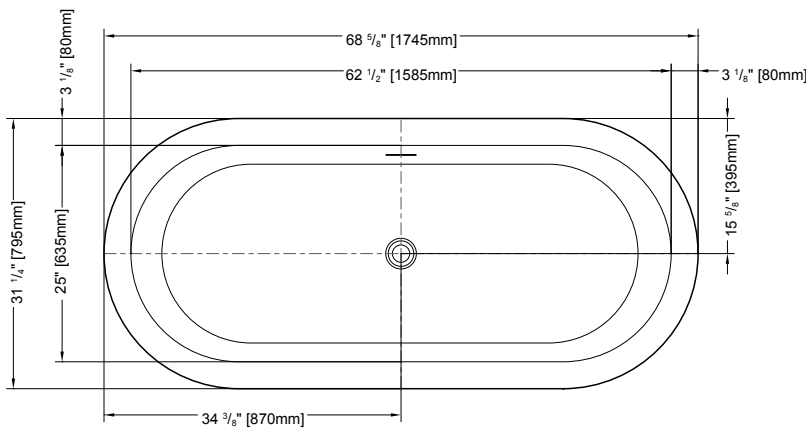

ADAGIO PRO

68 3/4" L x 31 1/4" W x 21 1/4" H • Capacity: 59 US gal
1745mm L x 795mm W x 540mm H • Capacity: 223 L

MODEL	TUB COLOR	PRICE
BLAD6831-18	White	$2,793

Tub includes white toe touch drain cover

Chrome drain cover (optional)	TUBDRAINCOVER-11	$39
Brushed Nickel drain cover (optional)	TUBDRAINCOVER-25	$44
Matte Black drain cover (optional)	TUBDRAINCOVER-33	$57
Brushed Gold drain cover (optional)	TUBDRAINCOVER-12	$62