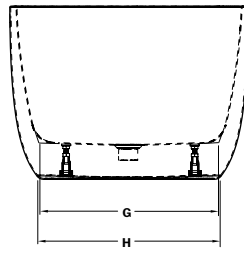

SOLFEGE

PETITE

55 1/4" L x 31 1/2" W x 23" H • Capacity: 73 US gal
1403mm L x 800mm W x 580mm H • Capacity: 277 L

GRANDE

63" L x 31 1/2" W x 23" H • Capacity: 79 US gal
1600mm L x 800mm W x 580mm H • Capacity: 300 L

MODEL	TUB COLOR	PRICE
BSF5532-18	Interior Glossy White Exterior Glossy White	$2,516
BSF5532-1828MG	Interior Glossy White Exterior Matte Rosemary Green	$3,279
BSF5532-1832MG	Interior Glossy White Exterior Matte Champagne	$3,279

MODEL	TUB COLOR	PRICE
BSF6332-18	Interior Glossy White Exterior Glossy White	$2,756
BSF6332-1828MG	Interior Glossy White Exterior Matte Rosemary Green	$3,747
BSF6332-1832MG	Interior Glossy White Exterior Matte Champagne	$3,747

Tub includes white toe touch drain cover

NEW	Chrome drain cover (optional)	TUBDRAINCOVER2-11	$35
	Brushed Nickel drain cover (optional)	TUBDRAINCOVER2-25	$40
	Matte Black drain cover (optional)	TUBDRAINCOVER2-33	$51
	Brushed Gold drain cover (optional)	TUBDRAINCOVER2-12	$56

TUBDRAINCOVER2- compatible only with Solfege tubs.
The drain is not installed and ships in the box for this bathtub.