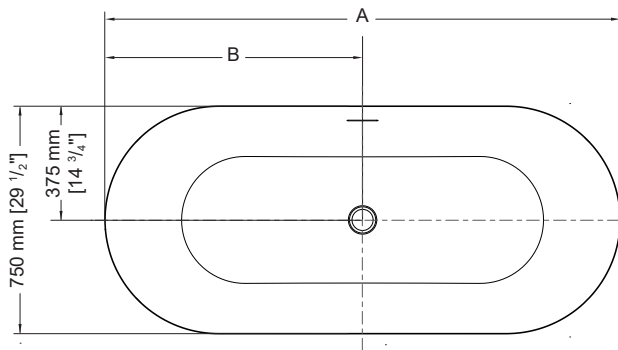

CADENZA

PETITE

59" L x 29 1/2" W x 23" H • Capacity: 63 US gal
1500mm L x 750mm W x 580mm H • Capacity: 240 L

GRANDE

67" L x 29 1/2" W x 23" H • Capacity: 72 US gal
1700mm L x 750mm W x 580mm H • Capacity: 272 L

MODEL	TUB COLOR	PRICE	MODEL	TUB COLOR	PRICE
BCD5930-18	White	$2,385	BCD6730-18	White	$2,461

Tub includes white toe touch drain cover

Chrome drain cover (optional)	TUBDRAINCOVER-11	$39
Brushed Nickel drain cover (optional)	TUBDRAINCOVER-25	$44
Matte Black drain cover (optional)	TUBDRAINCOVER-33	$57
Brushed Gold drain cover (optional)	TUBDRAINCOVER-12	$62