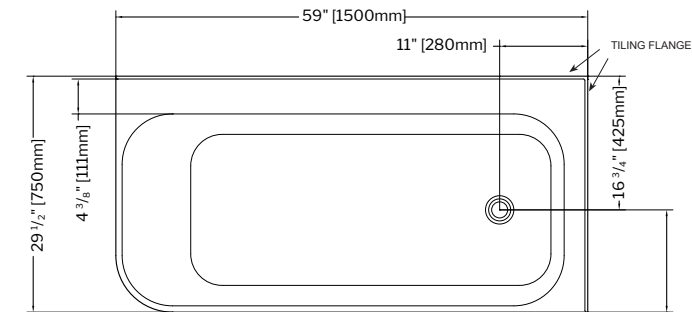

Tolerance on dimensions: ± 1/4" (6 mm)

NEW! DIRECT DRAIN WASTE & OVERFLOW

- Brass / Chrome model: **DRNDIRECT-BRS-11 \$208**
- Brass / White model: **DRNDIRECT-BRS-18 \$433**
- Brass / Brushed Nickel: **DRNDIRECT-BRS-25 \$433**