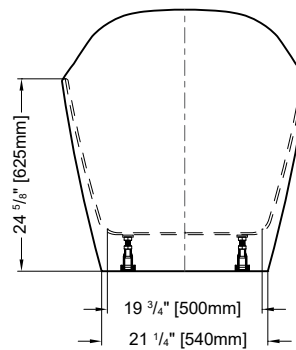

MOLTO

64 1/2" L x 31 1/2" W x 33 1/2" H • Capacity: 67 US gal
1640mm L x 800mm W x 850mm H • Capacity: 254 L

MODEL	TUB COLOR	PRICE
BMO6431-18	White	$4,602

Tub includes white toe touch drain cover

Chrome drain cover (optional)	TUBDRAINCOVER-11	$39
Brushed Nickel drain cover (optional)	TUBDRAINCOVER-25	$44
Matte Black drain cover (optional)	TUBDRAINCOVER-33	$57
Brushed Gold drain cover (optional)	TUBDRAINCOVER-12	$62