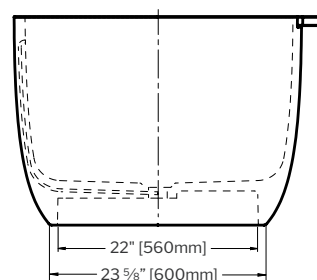

GIA.....10-11
 BTGI6633-18
 66 3/8" L x 33 1/2" W x 22 7/8" H
 Capacity: 82 US gal • 310 L

LYS.....16-17
 BTLY6631-18MG
 BTLY6631-1819MG
 66 1/2" L x 31" W x 23 1/8" H
 Capacity: 76 US gal • 287 L

LUCIA.....12-13
 BTLU6335_-18
 BTLU6335_-33
 63" L x 34 3/8" W x 22 7/8" H
 Capacity: 70 US gal • 266 L

Chrome 11

Dark Chrome 91

Brushed Nickel 25

Brushed Gold 12

CLEAN SLOTTED
OVERFLOW

Tolerance on dimensions: ± 3/8" (10 mm)

To receive the full size paper template for this tub model, simply send us a request indicating code **TMPBTLU6335**. We will gladly mail it to you at no charge.