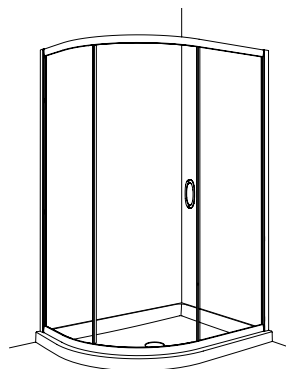

HALF-ROUND

FLEURCO INC. **CANADA** Tel: 1.514.326.2222 | Toll free: 1.800.993.0033 | Fax: 1.514.326.2008 | www.fleurco.com

FLEURCO INC. **USA EAST** Tel: 856.778.0110 | Toll Free: 1.888.568.2121 | Fax: 1.888.854.1020

FLEURCO INC. **USA SOUTHEAST** Tel: 239.401.6612 | Toll Free: 1.888.877.6008

FLEURCO INC. **USA MIDWEST** Tel: 630.607.0847 | Toll Free: 1.888.263.3651 | Fax: 331.225.2549

FLEURCO INC. **USA WEST** Tel: 562.368.8800 | Toll Free: 1.877.413.2880 | Fax: 562.368.8812