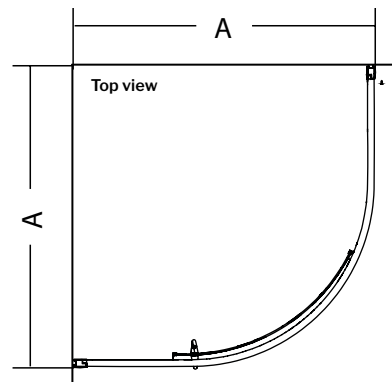

CAPRI Round 3

Curved glass sliding door
without FleurcoSEKUR+ Safety Protection

3/16" (5 mm) Tempered clear glass for the fixed panels • 72" Height
5/32" (4 mm) Tempered clear glass for the door panel • 72" Height

ROUND 3/36

TO FIT 36" x 36" BASE - HEIGHT OF UNIT: 72"
Entry opening: 22"

MODEL	FINISH	PRICE
FA363-11-40-72	Chrome	$1,966
FA363-25-40-72	Brushed Nickel	$1,992
WALL	SIZE	PRICE
AWF3677-18-B	36" W x 77" H	$1,725
BASE	SIZE	PRICE
ALR36-18-B	36" x 36" x 2"	$1,142

For more information on bases, see bases booklet or www.fleurco.com

MODEL	FINISHED WALL TO EXTERIOR OF WALL JAMB (A)
FA363	33 7/8" 860mm