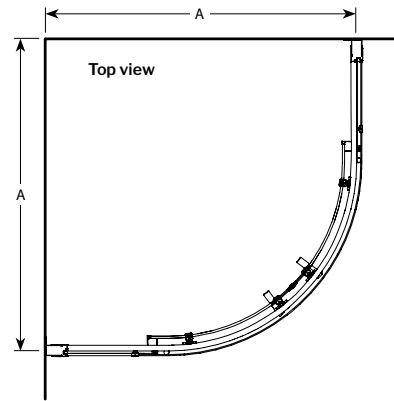

APOLLO Round

Semi-frameless curved sliding doors
without FleurcoSEKUR+ Safety Protection

1/4" (6 mm) Tempered clear glass • 75" Height

ROUND 32*

TO FIT 32" x 32" BASE - HEIGHT OF UNIT: 75"
Entry opening: 18"

MODEL	FINISH	PRICE
STR32-11-40	Chrome	$2,102
STR32-25-40	Brushed Nickel	$2,164
BASE	SIZE	PRICE
ALR32-18-B	32" x 32" x 2"*	$1,047

*Please check local building codes to ensure this size shower unit is in compliance with all regulations in your area

For more information on bases, see bases booklet or www.fleurco.com

ROUND 36

TO FIT 36" x 36" BASE - HEIGHT OF UNIT: 75"
Entry opening: 21 1/2"

MODEL	FINISH	PRICE
STR36-11-40	Chrome	$2,196
STR36-25-40	Brushed Nickel	$2,259
WALL	SIZE	PRICE
AWF3677-18-B	36" W x 77" H	$1,725
BASE	SIZE	PRICE
ALR36-18-B	36" x 36" x 2"	$1,142

For more information on bases, see bases booklet or www.fleurco.com

ROUND 40

TO FIT 40" x 40" BASE - HEIGHT OF UNIT: 75"
Entry opening: 23 1/2"

MODEL	FINISH	PRICE
STR40-11-40	Chrome	$2,242
STR40-25-40	Brushed Nickel	$2,307
WALL	SIZE	PRICE
AWF4077-18-B	40" W x 77" H	$1,825
BASE	SIZE	PRICE
ALR40-18-B	40" x 40" x 2"	$1,294

For more information on bases, see bases booklet or www.fleurco.com

MODEL	(MIN/MAX) FINISHED WALL TO CENTER OF WALL JAMB (A)
STR32	29" to 29 1/2" 736mm to 749mm
STR36	33" to 33 1/2" 838mm to 850mm
STR40	36 1/2" to 37" 926mm to 940mm

AWF

Acrylic Wall