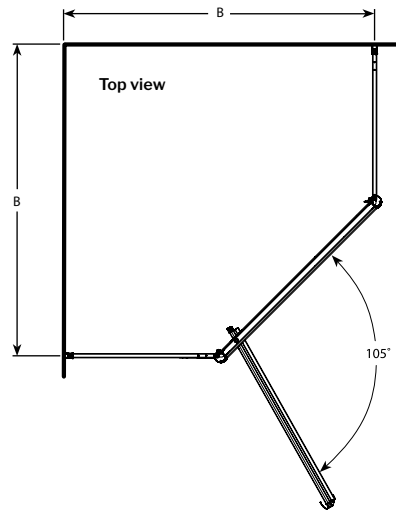

MONTREAL Neo (Canada Only)

Neo-angle pivot door without FleurcoSEKUR+ Safety Protection

5/32" (4 mm) Tempered clear or raindrop glass • 70" Height

NEO 36

TO FIT 36" x 36" BASE - HEIGHT OF UNIT: 70"
Entry opening: 19"

MODEL	FINISH	GLASS
FNAS36-11-40	Chrome	Clear
FNAS36-11-70	Chrome	Raindrop
WALL	SIZE	
AWF3677-18-B	36" W x 77" H	
BASE	SIZE	
ALN36-18-B	36" x 36" x 2"	

For more information on bases, see bases booklet or www.fleurco.com

MODEL	FINISH	GLASS
FNAS36HY-11-40	Chrome	Clear
FNAS36HY-11-70	Chrome	Raindrop

Above model only fits HYTEC 36" one-piece fiberglass unit

NEO 38

TO FIT 38" x 38" BASE - HEIGHT OF UNIT: 70"
Entry opening: 20"

MODEL	FINISH	GLASS
FNAS38-11-40	Chrome	Clear
FNAS38-11-70	Chrome	Raindrop
WALL	SIZE	
AWF3877-18-B	38" W x 77" H	
BASE	SIZE	
ALN38-18-B	38" x 38" x 2"	

For more information on bases, see bases booklet or www.fleurco.com

These units are reversible.

MODEL	(MIN/MAX) FINISHED WALL TO CENTER OF FIXED PANEL (B)
FNAS36	33 3/4" to 34 3/8" 857mm to 873mm
FNAS36HY	33 3/4" to 34 3/8" 857mm to 873mm
FNAS38	34 3/4" to 35 3/8" 883mm to 898 mm