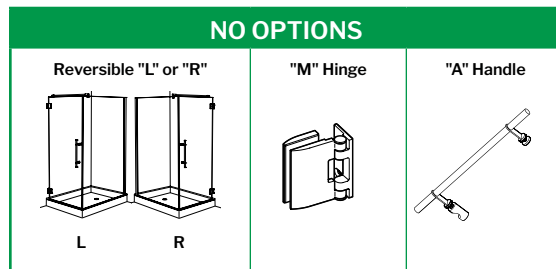

RP You must indicate your return panel size **32"**, **36"**, **42"** or **48"** in the "RP" field

CUBE 32

29 1/8" to 29 1/2" W x 79" H (80 1/2" to top of support bar)
Approx. entry: 27 1/2"

MODEL	FINISH	PRICE				BASE	SIZE	PRICE
		32" *	36" *	42"	48"			
PMQ32_{RP}-11-40-79	Chrome	$2,148	$2,195	$2,259	$2,318	ALC32-18-B	32" x 32" x 2"*	$1,124
PMQ32_{RP}-25-40-79	Brushed Nickel	$2,170	$2,220	$2,283	$2,344	ADQ3242-18	42" x 32" x 2 3/4"	$1,134
PMQ32_{RP}-33-40-79	Matte Black	$2,209	$2,256	$2,318	$2,384	ADQ3248-18	48" x 32" x 2 3/4"	$1,166

For more information on bases, see bases booklet or www.fleurco.com

CUBE 36

33 1/8" to 33 1/2" W x 79" H (80 1/2" to top of support bar)
Approx. entry: 32"

MODEL	FINISH	PRICE				BASE	SIZE	PRICE
		32" *	36"	42"	48"			
PMQ36_{RP}-11-40-79	Chrome	$2,250	$2,297	$2,361	$2,420	ALC36-18-B	36" x 36" x 2"	$1,188
PMQ36_{RP}-25-40-79	Brushed Nickel	$2,273	$2,323	$2,386	$2,447	ADQ3636-18	36" x 36" x 2 3/4"	$878
PMQ36_{RP}-33-40-79	Matte Black	$2,306	$2,353	$2,415	$2,481	ADQ3642-18	42" x 36" x 2 3/4"	$1,208
						ABE3648-18-11 or 25-B	48" x 36" x 3"	$2,214
						ADQ3648-18	48" x 36" x 2 3/4"	$925
						ATAS2-3648-	48" x 36" x 1 3/8"	$1,348
						AU_3648-33	48" x 36" x 2 3/4"	$1,459
						AULV3648-18	48" x 36" x 1 1/2"*	$1,328
						ADT4836-18-L2 or R2	48" x 36" x 3"	$1,100
						ADTC4836-18-L2 or R2	48" x 36" x 3"	$1,100
						ALT4836-18-L2 or R2	48" x 36" x 2 3/4"	$793

*Unfinished height of threshold

For more information on bases, see bases booklet or www.fleurco.com

See end of section for spacer information

RETURN PANELS	
32" RP = 29 3/4" to 30 1/4"*	36" RP = 33 1/8" to 33 5/8"*
42" RP = 39 1/8" to 39 5/8"	48" RP = 45 3/4" to 46 1/4"

ALL DRAINS SOLD SEPARATELY

DRAIN	Drain Type	Finish	Price
DRAINABS-11	ABS No-Calk 2" drain	Chrome	$62
DRAINABS-25	ABS No-Calk 2" drain	Brushed Nickel	$81
DRAINABS-33	ABS No-Calk 2" drain	Matte Black	$116
DRAINABS-12	ABS No-Calk 2" drain	Brushed Gold	$218
DRAINPVC-11	PVC No-Calk 2" drain	Chrome	$62
DRAINPVC-25	PVC No-Calk 2" drain	Brushed Nickel	$81
DRAINPVC-33	PVC No-Calk 2" drain	Matte Black	$90
DRAINPVC-12	PVC No-Calk 2" drain	Brushed Gold	$218

*Please check local codes to ensure appropriate drain specifications
For AU (Aurora) bases, please see specialty section in the bases booklet