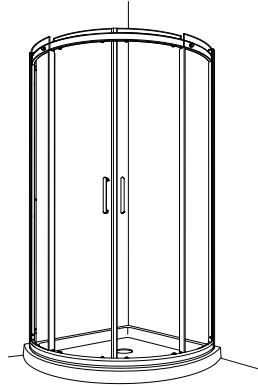

CORNER SHOWERS

ARC