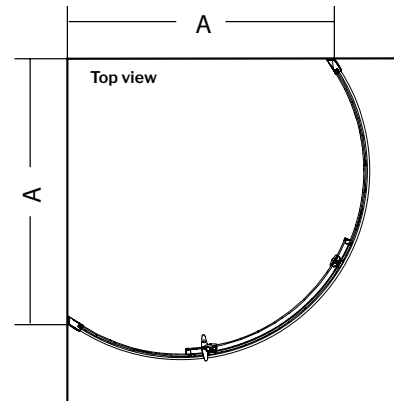

CAPRI Arc 3

Curved glass sliding door
without FleurcoSEKUR+ Safety Protection

5/32" (4 mm) Tempered clear glass • 72" Height

ARC 3/32*

TO FIT 32" x 32" BASE - HEIGHT OF UNIT: 72"
Entry opening: 19"

MODEL	FINISH	PRICE
FAX323-11-40-72	Chrome	$1,801
FAX323-25-40-72	Brushed Nickel	$1,831
BASE	SIZE	PRICE
ALB32-18-B	32" x 32" x 2"*	$1,142

*Please check local building codes to ensure this size shower unit is in compliance with all regulations in your area

For more information on bases, see bases booklet or www.fleurco.com

ARC 3/36

TO FIT 36" x 36" BASE - HEIGHT OF UNIT: 72"
Entry opening: 20"

MODEL	FINISH	PRICE
FAX363-11-40-72	Chrome	$1,849
FAX363-25-40-72	Brushed Nickel	$1,871
WALL	SIZE	PRICE
AWF3677-18-B	36" W x 77" H	$1,725
BASE	SIZE	PRICE
ALB36-18-B	36" x 36" x 2"	$1,219

For more information on bases, see bases booklet or www.fleurco.com

MODEL	FINISHED WALL TO EXTERIOR OF WALL JAMB (A)
FAX323	28 3/4" 730mm
FAX363	33 3/8" 848mm

AWF
Acrylic Wall

ALB
Flanged Low Profile,
Covered Drain