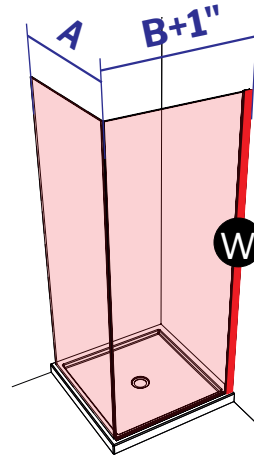

**5**  
year limited  
warranty

Shattered glass maintains structure with FLEURCOSEKUR+ SAFETY PROTECTION film

**SPACER 75"**

Compatible with Pura (PJ) models

MODEL	FINISH	PRICE
PLAT-SPACER-11-75	Chrome	\$58
PLAT-SPACER-25-75	Brushed Nickel	\$60
PLAT-SPACER-33-75	Matte Black	\$60