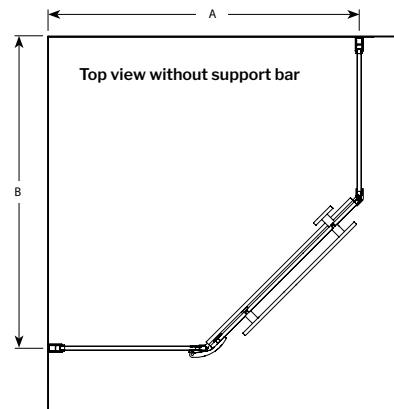

PURA Neo

Neo-angle pivot door — glass-to-glass hinges without FleurcoSEKUR+ Safety Protection

1/4" (6 mm) Tempered clear glass
75" Height (77" to top of support bar)

NEO 36

TO FIT 36" x 36" BASE

HEIGHT OF UNIT: 75" (77" to top of support bar)

Approx. entry: 23"

MODEL	FINISH	PRICE
PJNA36-11-40	Chrome	$2,041
PJNA36-25-40	Brushed Nickel	$2,082
PJNA36-33-40	Matte Black	$2,191
BASE	SIZE	PRICE
ALN36-18-B	36" x 36" x 2"	$1,142

For more information on bases, see bases booklet or www.fleurco.com

NEO 38

TO FIT 38" x 38" BASE

HEIGHT OF UNIT: 75" (77" to top of support bar)

Approx. entry: 23"

MODEL	FINISH	PRICE
PJNA38-11-40	Chrome	$2,082
PJNA38-25-40	Brushed Nickel	$2,122
PJNA38-33-40	Matte Black	$2,231
BASE	SIZE	PRICE
ALN38-18-B	38" x 38" x 2"	$1,200

For more information on bases, see bases booklet or www.fleurco.com

These units are reversible.

MODEL	FINISHED WALL TO CENTER OF WALL JAMB (A)	FINISHED WALL TO CENTER OF WALL JAMB (B)
PJNA36	32 5/8" to 33 1/8" 829mm to 841mm	32 7/8" to 33 3/8" 835mm to 848mm
PJNA38	34 9/16" to 35 1/16" 878mm to 891mm	34 13/16" to 35 5/16" 884mm to 897mm

ALN BASE

Flanged Low Profile,
Covered Drain

ALL DRAINS SOLD SEPARATELY

DRAIN	Drain Description	Finish	Price
 DRAIN No-Calk™ Shower Base Drain*	DRAINABS-11	ABS No-Calk 2" drain	Chrome $62
	DRAINABS-25	ABS No-Calk 2" drain	Brushed Nickel $81
	DRAINABS-33	ABS No-Calk 2" drain	Matte Black $116
	DRAINABS-12	ABS No-Calk 2" drain	Brushed Gold $218
	DRAINPVC-11	PVC No-Calk 2" drain	Chrome $62
	DRAINPVC-25	PVC No-Calk 2" drain	Brushed Nickel $81
	DRAINPVC-33	PVC No-Calk 2" drain	Matte Black $90
	DRAINPVC-12	PVC No-Calk 2" drain	Brushed Gold $218

*Please check local codes to ensure appropriate drain specifications
For AU (Aurora) bases, please see specialty section in the bases booklet