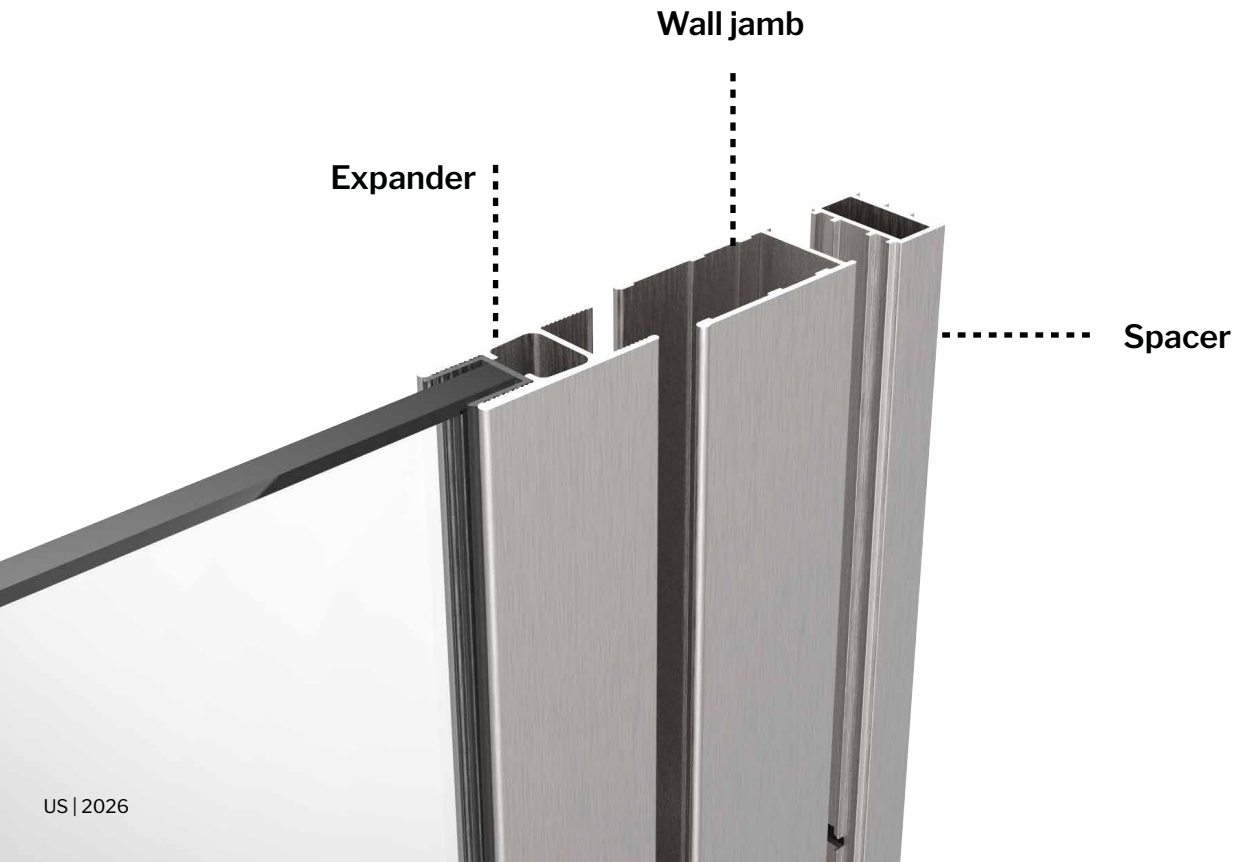

A=Finished wall opening  
B=Back wall to center of panel

Maximum recommended 2 spacers per return panel wall jamb. Each spacer adds 1/2" to the enclosure depth.

**Fibo**

by  FLEURCO™

**WALL SYSTEMS**

**THE SMART WAY TO  
TRANSFORM YOUR WALL**