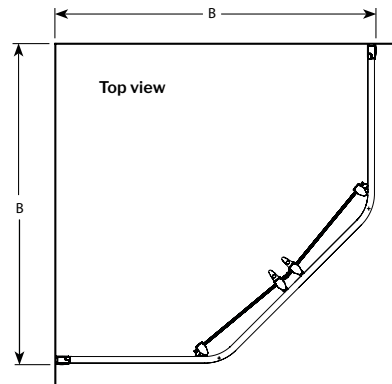

CAPRI_{Neo}

Neo-angle sliding doors without FleurcoSEKUR+ Safety Protection

5/32" (4 mm) Tempered clear glass for the fixed panels • 72" Height
1/4" (6 mm) Tempered clear glass for the door panels • 72" Height

NEO 36

TO FIT 36" x 36" BASE - HEIGHT OF UNIT: 72"
Entry opening: 19"

MODEL	FINISH	PRICE
FAN36-11-40-72	Chrome	$1,977
FAN36-25-40-72	Brushed Nickel	$2,001
WALL	SIZE	PRICE
AWF3677-18-B	36" W x 77" H	$1,725
BASE	SIZE	PRICE
ALN36-18-B	36" x 36" x 2"	$1,142

For more information on bases, see bases booklet or www.fleurco.com

NEO 38

TO FIT 38" x 38" BASE - HEIGHT OF UNIT: 72"
Entry opening: 20"

MODEL	FINISH	PRICE
FAN38-11-40-72	Chrome	$2,018
FAN38-25-40-72	Brushed Nickel	$2,037
WALL	SIZE	PRICE
AWF3877-18-B	38" W x 77" H	$1,750
BASE	SIZE	PRICE
ALN38-18-B	38" x 38" x 2"	$1,200

For more information on bases, see bases booklet or www.fleurco.com

MODEL	(MIN/ MAX) FINISHED WALL TO EXTERIOR OF WALL JAMB (B)
FAN36	34 1/4" to 34 3/4" 870mm to 883mm
FAN38	35 3/8" to 35 7/8" 899mm to 911 mm