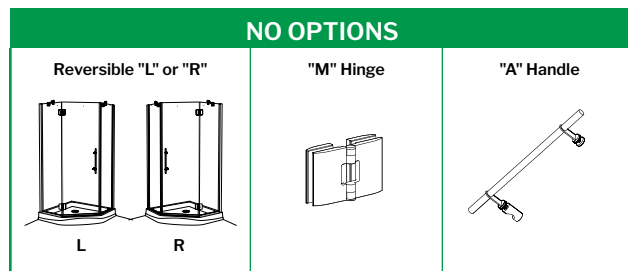

SELECT PLATINUM Neo

Neo-angle pivot door — glass-to-glass hinges without FleurcoSEKUR+ Safety Protection

3/8" (10 mm) Tempered clear glass
79" Height (80 1/2" to top of "X" support bar)

These units are reversible.

NEO 36

TO FIT 36" x 36" BASE
HEIGHT OF UNIT: 79" (80 1/2" to top of support bar)
Approx. entry: 23"

MODEL	FINISH	PRICE
PMXNA36-11-40-79	Chrome	$2,418
PMXNA36-25-40-79	Brushed Nickel	$2,460
PMXNA36-33-40-79	Matte Black	$2,496
BASE	SIZE	PRICE
ALN36-18-B	36" x 36" x 2"	$1,142

For more information on bases, see bases booklet or www.fleurco.com

NEO 38

TO FIT 38" x 38" BASE
HEIGHT OF UNIT: 79" (80 1/2" to top of support bar)
Approx. entry: 23"

MODEL	FINISH	PRICE
PMXNA38-11-40-79	Chrome	$2,486
PMXNA38-25-40-79	Brushed Nickel	$2,526
PMXNA38-33-40-79	Matte Black	$2,565
BASE	SIZE	PRICE
ALN38-18-B	38" x 38" x 2"	$1,200

For more information on bases, see bases booklet or www.fleurco.com

NEO 42

TO FIT 42" x 42" BASE
HEIGHT OF UNIT: 79" (80 1/2" to top of support bar)
Approx. entry: 25 1/2"

MODEL	FINISH	PRICE
PMXNA42-11-40-79	Chrome	$2,645
PMXNA42-25-40-79	Brushed Nickel	$2,686
PMXNA42-33-40-79	Matte Black	$2,727
BASE	SIZE	PRICE
ALN42-18-B	42" x 42" x 2"	$1,296

For more information on bases, see bases booklet or www.fleurco.com

MODEL	FINISHED WALL TO CENTER OF WALL JAMB (E)	FINISHED WALL TO CENTER OF WALL JAMB (F)
PMXNA36	32 7/8" to 33 3/8" 835mm to 848mm	32 5/8" to 33 1/8" 829mm to 841mm
PMXNA38	34 13/16" to 35 5/16" 884mm to 897mm	34 9/16" to 35 1/16" 878mm to 891mm
PMXNA42	38 9/16" to 39 1/16" 979mm to 992mm	38 5/16" to 38 13/16" 973mm to 986mm

ALL DRAINS SOLD SEPARATELY

DRAIN	Model	Material	Price
No-Calk™ Shower Base Drain*	DRAINABS-11	ABS No-Calk 2" drain	Chrome $62
	DRAINABS-25	ABS No-Calk 2" drain	Brushed Nickel $81
	DRAINABS-33	ABS No-Calk 2" drain	Matte Black $116
	DRAINABS-12	ABS No-Calk 2" drain	Brushed Gold $218
	DRAINPVC-11	PVC No-Calk 2" drain	Chrome $62
	DRAINPVC-25	PVC No-Calk 2" drain	Brushed Nickel $81
	DRAINPVC-33	PVC No-Calk 2" drain	Matte Black $90
	DRAINPVC-12	PVC No-Calk 2" drain	Brushed Gold $218

*Please check local codes to ensure appropriate drain specifications
For AU (Aurora) bases, please see specialty section in the bases booklet