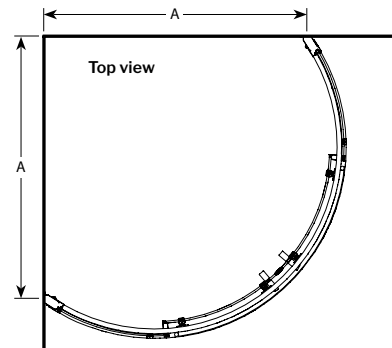

APOLLO Arc

Semi-frameless curved sliding doors
without FleurcoSEKUR+ Safety Protection

1/4" (6 mm) Tempered clear glass • 75" Height

ARC 32*

TO FIT 32" x 32" BASE - HEIGHT OF UNIT: 75"
Entry opening: 23"

MODEL	FINISH	PRICE
STA32-11-40	Chrome	$2,307
STA32-25-40	Brushed Nickel	$2,372
BASE	SIZE	PRICE
ALB32-18-B	32" x 32" x 2"*	$1,142

*Please check local building codes to ensure this size shower unit is in compliance with all regulations in your area

For more information on bases, see bases booklet or www.fleurco.com

ARC 36

TO FIT 36" x 36" BASE - HEIGHT OF UNIT: 75"
Entry opening: 25"

MODEL	FINISH	PRICE
STA36-11-40	Chrome	$2,357
STA36-25-40	Brushed Nickel	$2,423
WALL	SIZE	PRICE
AWF3677-18-B	36" W x 77" H	$1,725
BASE	SIZE	PRICE
ALB36-18-B	36" x 36" x 2"	$1,219

For more information on bases, see bases booklet or www.fleurco.com

ARC 40

TO FIT 40" x 40" BASE - HEIGHT OF UNIT: 75"
Entry opening: 27"

MODEL	FINISH	PRICE
STA40-11-40	Chrome	$2,407
STA40-25-40	Brushed Nickel	$2,471
WALL	SIZE	PRICE
AWF4077-18-B	40" W x 77" H	$1,825
BASE	SIZE	PRICE
ALB40-18-B	40" x 40" x 2"	$1,351

For more information on bases, see bases booklet or www.fleurco.com

MODEL	(MIN/MAX) FINISHED WALL TO CENTER OF WALL JAMB (A)
STA32	29" to 29 1/8" 736mm to 740mm
STA36	33 1/4" to 33 3/8" 844mm to 848mm
STA40	36 3/16" to 36 13/16" 929mm to 935mm

AWF
Acrylic Wall

ALB
Flanged Low Profile,
Covered Drain