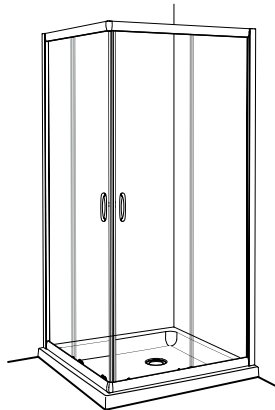

CORNER SHOWERS

ARC

SQUARE

NEO

FLEURCO INC. **CANADA** Tel: 1.514.326.2222 | Toll free: 1.800.993.0033 | Fax: 1.514.326.2008 | www.fleurco.com

FLEURCO INC. **USA EAST** Tel: 856.778.0110 | Toll Free: 1.888.568.2121 | Fax: 1.888.854.1020

FLEURCO INC. **USA SOUTHEAST** Tel: 239.401.6612 | Toll Free: 1.888.877.6008

FLEURCO INC. **USA MIDWEST** Tel: 630.607.0847 | Toll Free: 1.888.263.3651 | Fax: 331.225.2549

FLEURCO INC. **USA WEST** Tel: 562.368.8800 | Toll Free: 1.877.413.2880 | Fax: 562.368.8812