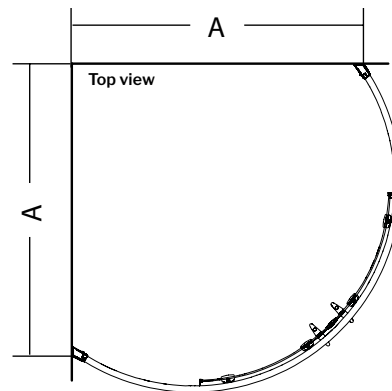

CAPRI Arc 4

Curved glass sliding doors
without FleurcoSEKUR+ Safety Protection

5/32" (4 mm) Tempered clear glass • 72" Height

ARC 4/32*

TO FIT 32" x 32" BASE - HEIGHT OF UNIT: 72"
Entry opening: 24"

MODEL	FINISH	PRICE
FAX324-11-40-72	Chrome	$1,935
FAX324-25-40-72	Brushed Nickel	$1,961
BASE	SIZE	PRICE
ALB32-18-B	32" x 32" x 2"*	$1,142

*Please check local building codes to ensure this size shower unit is in compliance with all regulations in your area

For more information on bases, see bases booklet or www.fleurco.com

ARC 4/36

TO FIT 36" x 36" BASE - HEIGHT OF UNIT: 72"
Entry opening: 27"

MODEL	FINISH	PRICE
FAX364-11-40-72	Chrome	$1,998
FAX364-25-40-72	Brushed Nickel	$2,022
WALL	SIZE	PRICE
AWF3677-18-B	36" W x 77" H	$1,725
BASE	SIZE	PRICE
ALB36-18-B	36" x 36" x 2"	$1,219

For more information on bases, see bases booklet or www.fleurco.com

MODEL	FINISHED WALL TO EXTERIOR OF WALL JAMB (A)
FAX324	28 3/4" 730mm
FAX364	33 3/8" 848mm