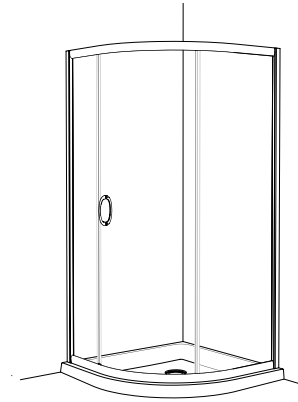

CORNER SHOWERS

ARC

ROUND

SQUARE

NEO

FLEURCO INC. **CANADA** Tel: 1.514.326.2222 | Toll free: 1.800.993.0033 | Fax: 1.514.326.2008 | www.fleurco.com

FLEURCO INC. **USA EAST** Tel: 856.778.0110 | Toll Free: 1.888.568.2121 | Fax: 1.888.854.1020

FLEURCO INC. **USA SOUTHEAST** Tel: 239.401.6612 | Toll Free: 1.888.877.6008

FLEURCO INC. **USA MIDWEST** Tel: 630.607.0847 | Toll Free: 1.888.263.3651 | Fax: 331.225.2549

FLEURCO INC. **USA WEST** Tel: 562.368.8800 | Toll Free: 1.877.413.2880 | Fax: 562.368.8812