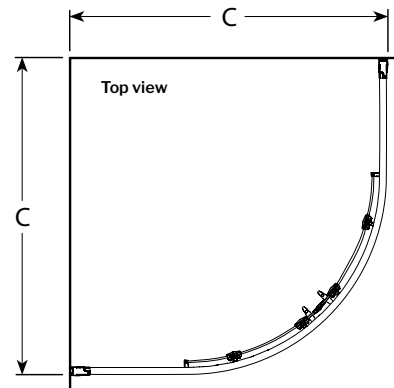

CAPRI Round 4

Curved glass sliding doors
without FleurcoSEKUR+ Safety Protection

5/32" (4 mm) Tempered clear glass • 72" Height

ROUND 4/36

TO FIT 36" x 36" BASE - HEIGHT OF UNIT: 72"
Entry opening: 20"

MODEL	FINISH	PRICE
FA36-11-40-72	Chrome	$1,966
FA36-25-40-72	Brushed Nickel	$1,992
WALL	SIZE	PRICE
AWF3677-18-B	36" W x 77" H	$1,725
BASE	SIZE	PRICE
ALR36-18-B	36" x 36" x 2"	$1,142

For more information on bases, see bases booklet or www.fleurco.com

ROUND 4/40

TO FIT 40" x 40" BASE - HEIGHT OF UNIT: 72"
Entry opening: 22"

MODEL	FINISH	PRICE
FA40-11-40-72	Chrome	$2,060
FA40-25-40-72	Brushed Nickel	$2,082
WALL	SIZE	PRICE
AWF4077-18-B	40" W x 77" H	$1,825
BASE	SIZE	PRICE
ALR40-18-B	40" x 40" x 2"	$1,294

For more information on bases, see bases booklet or www.fleurco.com

MODEL	(MIN/ MAX) FINISHED WALL TO EXTERIOR OF WALL JAMB (C)
FA36	33 9/16" to 34 1/16" 853mm to 866mm
FA40	37 1/2" to 38" 953mm to 965mm

AWF
Acrylic Wall