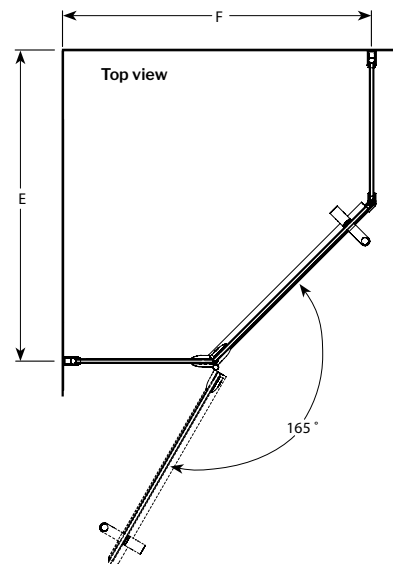

SELECT PLATINUM Neo

Neo-angle pivot door — glass-to-glass hinges without FleurcoSEKUR+ Safety Protection

3/8" (10 mm) Tempered clear glass
79" Height (80 1/2" to top of "X" support bar)

These units are reversible.

NEO 36

TO FIT 36" x 36" BASE
HEIGHT OF UNIT: 79" (80 1/2" to top of support bar)
Approx. entry: 23"

MODEL	FINISH	PRICE
PMXNA36-11-40-79	Chrome	$2,418
PMXNA36-25-40-79	Brushed Nickel	$2,460
PMXNA36-33-40-79	Matte Black	$2,496
BASE	SIZE	PRICE
ALN36-18-B	36" x 36" x 2"	$1,142

For more information on bases, see bases booklet or www.fleurco.com

NEO 38

TO FIT 38" x 38" BASE
HEIGHT OF UNIT: 79" (80 1/2" to top of support bar)
Approx. entry: 23"

MODEL	FINISH	PRICE
PMXNA38-11-40-79	Chrome	$2,486
PMXNA38-25-40-79	Brushed Nickel	$2,526
PMXNA38-33-40-79	Matte Black	$2,565
BASE	SIZE	PRICE
ALN38-18-B	38" x 38" x 2"	$1,200

For more information on bases, see bases booklet or www.fleurco.com

NEO 42

TO FIT 42" x 42" BASE
HEIGHT OF UNIT: 79" (80 1/2" to top of support bar)
Approx. entry: 25 1/2"

MODEL	FINISH	PRICE
PMXNA42-11-40-79	Chrome	$2,645
PMXNA42-25-40-79	Brushed Nickel	$2,686
PMXNA42-33-40-79	Matte Black	$2,727
BASE	SIZE	PRICE
ALN42-18-B	42" x 42" x 2"	$1,296

For more information on bases, see bases booklet or www.fleurco.com

MODEL	FINISHED WALL TO CENTER OF WALL JAMB (E)	FINISHED WALL TO CENTER OF WALL JAMB (F)
PMXNA36	32 7/8" to 33 3/8" 835mm to 848mm	32 5/8" to 33 1/8" 829mm to 841mm
PMXNA38	34 13/16" to 35 5/16" 884mm to 897mm	34 9/16" to 35 1/16" 878mm to 891mm
PMXNA42	38 9/16" to 39 1/16" 979mm to 992mm	38 5/16" to 38 13/16" 973mm to 986mm

ALL DRAINS SOLD SEPARATELY

DRAIN	Model	Material	Price
No-Calk™ Shower Base Drain*	DRAINABS-11	ABS No-Calk 2" drain	Chrome $62
	DRAINABS-25	ABS No-Calk 2" drain	Brushed Nickel $81
	DRAINABS-33	ABS No-Calk 2" drain	Matte Black $116
	DRAINABS-12	ABS No-Calk 2" drain	Brushed Gold $218
	DRAINPVC-11	PVC No-Calk 2" drain	Chrome $62
	DRAINPVC-25	PVC No-Calk 2" drain	Brushed Nickel $81
	DRAINPVC-33	PVC No-Calk 2" drain	Matte Black $90
	DRAINPVC-12	PVC No-Calk 2" drain	Brushed Gold $218

*Please check local codes to ensure appropriate drain specifications
For AU (Aurora) bases, please see specialty section in the bases booklet