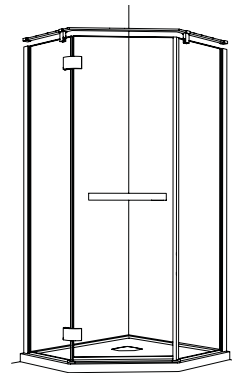

CORNER SHOWERS

ARC

SQUARE

NEO

FLEURCO INC. **CANADA** Tel: 1.514.326.2222 | Toll free: 1.800.993.0033 | Fax: 1.514.326.2008 | www.fleurco.com

FLEURCO INC. **USA EAST** Tel: 856.778.0110 | Toll Free: 1.888.568.2121 | Fax: 1.888.854.1020

FLEURCO INC. **USA SOUTHEAST** Tel: 239.401.6612 | Toll Free: 1.888.877.6008

FLEURCO INC. **USA MIDWEST** Tel: 630.607.0847 | Toll Free: 1.888.263.3651 | Fax: 331.225.2549

FLEURCO INC. **USA WEST** Tel: 562.368.8800 | Toll Free: 1.877.413.2880 | Fax: 562.368.8812