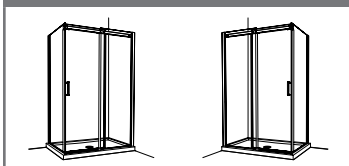

LEFT OR RIGHT INSTALLATION

IN-LINE 60 WITH RETURN PANEL

57" to 60" W x 75" H · Approx. entry: 24" to 27"

MODEL	FINISH	PRICE		
		32"	34"	36"
1/4" (6 mm) tempered glass				
NAPS60_{RP}-11-40-75	Chrome	$2,444	$2,460	$2,478
NAPS60__-25-40-75	Brushed Nickel	$2,561	$2,577	$2,596
NAPS60__-33-40-75	Matte Black	$2,578	$2,595	$2,612
5/16" (8 mm) tempered glass				
NAP8S60_{RP}-11-40-75	Chrome	N/A	N/A	$2,563
NAP8S60__-25-40-75	Brushed Nickel	N/A	N/A	$2,682
NAP8S60__-33-40-75	Matte Black	N/A	N/A	$2,697

BASE	SIZE	PRICE
ABE3260-18-11 or 25-B	60" x 32" x 3"	$2,264
ADQ3260-18	60" x 32" x 2 3/4"	$1,014
ATAS2-3260-__	60" x 32" x 1 1/2"	$1,493
AU_3260-33	60" x 32" x 2 3/4"	$1,562
AULV3260-18	60" x 32" x 1 1/2"*	$1,479
ADQ3460-18	60" x 34" x 2 3/4"	$1,306
ABE3660-18-11 or 25-B	60" x 36" x 3"	$2,305
ADQ3660-18	60" x 36" x 2 3/4"	$1,041
ATAS2-3660-__	60" x 36" x 1 3/8"	$1,659
AU_3660-33	60" x 36" x 2 3/4"	$1,756
AULV3660-18	60" x 36" x 1 1/2"*	$1,648
ADT6036-18-L2 or R2	60" x 36" x 3"	$1,261
ADTC6036-18-L2 or R2	60" x 36" x 3"	$1,261
ALT6036-18-L2 or R2	60" x 36" x 2 3/4"	$1,261

*Unfinished height of threshold

For more information on bases, see bases booklet or www.fleurco.com

IN-LINE 72 WITH RETURN PANEL

69" to 72" W x 75" H · Approx. entry: 30" to 33"

MODEL	FINISH	PRICE		
		32"	34"	36"
1/4" (6 mm) tempered glass				
NAPS72_{RP}-11-40-75	Chrome	$2,520	$2,536	$2,554
NAPS72__-25-40-75	Brushed Nickel	$2,635	$2,651	$2,670
NAPS72__-33-40-75	Matte Black	$2,652	$2,669	$2,686
BASE				
ADQ3672-18	72" x 36" x 2 3/4"	$1,569		

For more information on bases, see bases booklet or www.fleurco.com

See end of section for spacer information

RETURN PANELS**		
32" RP = 29" to 29 1/2"	34" RP = 31" to 31 1/2"	36" RP = 33" to 33 1/2"

**32" & 34" RP are not available in 5/16" (8mm) glass