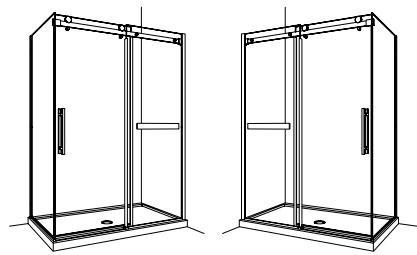

IN-LINE 60 WITH RETURN PANEL

56" to 60" W x 79" H · Approx. entry: 23 1/2" to 27 1/2"

MODEL	FINISH	PRICE			BASE	SIZE	PRICE
		32"	36"	42"			
NXVZ2-60_{RP}-11-40	Chrome	$3,358	$3,433	$3,528	ABE3260-18-11 or 25-B	60" x 32" x 3"	$2,264
NXVZ2-60 __ -25-40	Brushed Nickel	$3,442	$3,516	$3,613	ADQ3260-18	60" x 32" x 2 3/4"	$1,014
NXVZ2-60 __ -33-40	Matte Black	$3,521	$3,600	$3,693	ATAS2-3260- _	60" x 32" x 1 1/2"	$1,493
					AU_3260-33	60" x 32" x 2 3/4"	$1,562
					AULV3260-18	60" x 32" x 1 1/2"*	$1,479
					ABE3660-18-11 or 25-B	60" x 36" x 3"	$2,305
					ADQ3660-18	60" x 36" x 2 3/4"	$1,041
					ATAS2-3660- _	60" x 36" x 1 3/8"	$1,659
					AU_3660-33	60" x 36" x 2 3/4"	$1,756
					AULV3660-18	60" x 36" x 1 1/2"*	$1,648
					ADT6036-18-L2 or R2	60" x 36" x 3"	$1,261
					ADTC6036-18-L2 or R2	60" x 36" x 3"	$1,261
					ALT6036-18-L2 or R2	60" x 36" x 2 3/4"	$1,261
					ADQ4260-18	60" x 42" x 2 3/4"	$1,523

*Unfinished height of threshold

For more information on bases, see bases booklet or www.fleurco.com

CRP Door & return panel must be on the same side for CRP configuration.

CW Door & return panel must be on opposite sides for CW configuration.