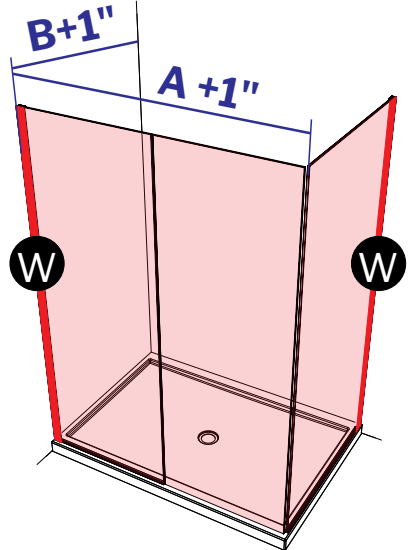

SPACER 75"

Compatible with Apollo (NAPS & NAP8S) models

MODEL	FINISH	PRICE
PLAT-SPACER-11-75	Chrome	$58
PLAT-SPACER-25-75	Brushed Nickel	$60
PLAT-SPACER-33-75	Matte Black	$60

W WALL JAMB

A=Finished wall opening
B=Back wall to center of panel

Maximum recommended 2 spacers per wall jamb (fixed panel and return panel). Each spacer adds 1/2" to the enclosure (width or depth).