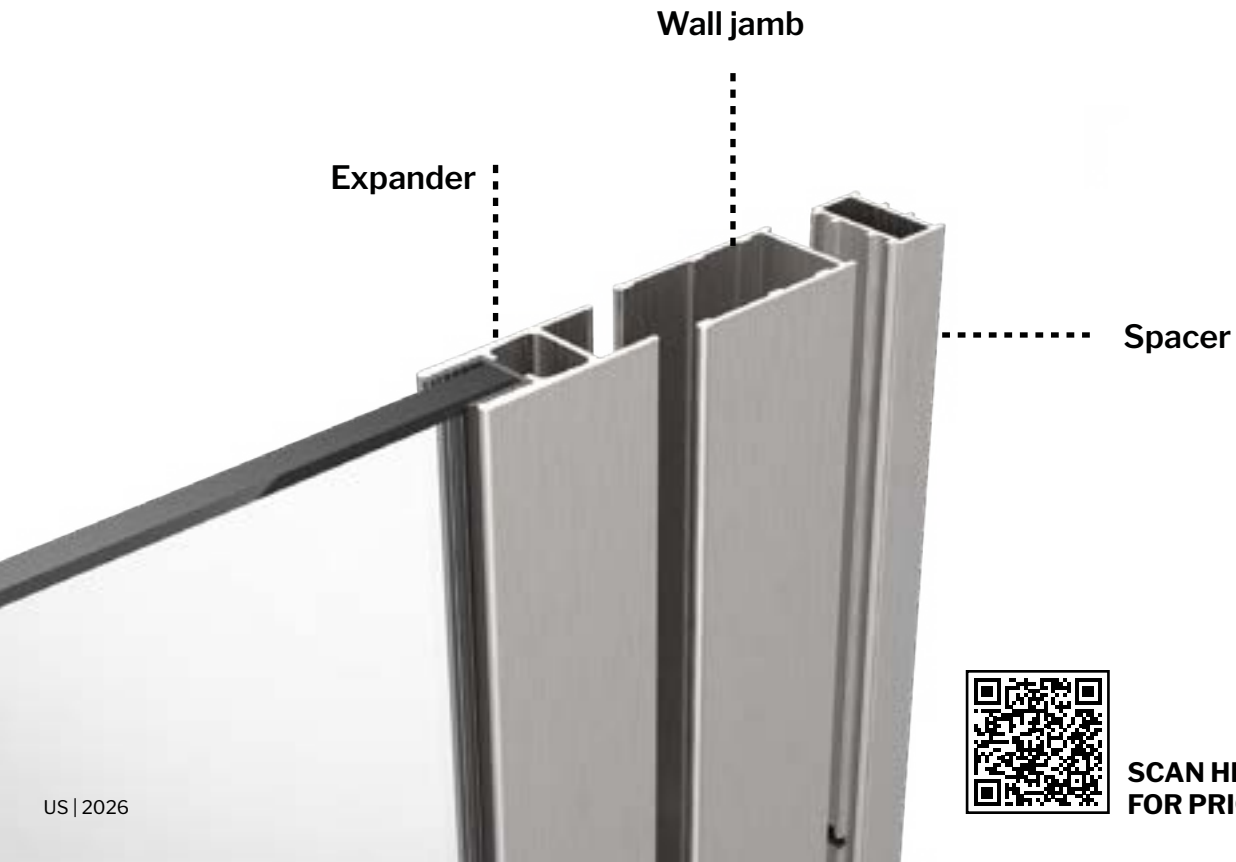

What are the benefits?

Doors with EZ clean no longer require a dedicated left or right side. The doors are now fully reversible which means door placement can be decided at the time of installation rather than choosing before ordering. This provides greater flexibility for customers & installers alike.

A=Finished wall opening

Maximum recommended 2 spacers per wall jamb.
Each spacer adds 1/2" to the enclosure width.

SCAN HERE
FOR PRICES

Fibo

by  FLEURCO™

WALL SYSTEMS

**THE SMART WAY TO
TRANSFORM YOUR WALL**