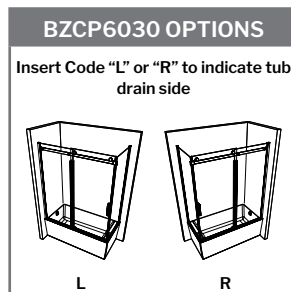

5/16" (8 mm) Clear tempered glass • 66" Height

TUB ENCLOSURE 60

WITH 30" RETURN PANEL

56" to 60" W x 66" H · Approx. entry: 21" to 25"

MODEL	FINISH	PRICE
NSZT2-6030-11-40	Chrome	\$2,243
NSZT2-6030-25-40	Brushed Nickel	\$2,303
NSZT2-6030-33-40	Matte Black	\$2,386
BATHTUB	SIZE	PRICE
BZCP6030L or R-18	60" W x 30" D x 20" H	\$2,591