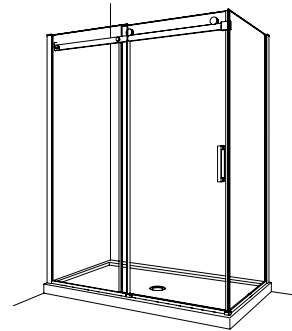

Door & return panel must be on the same side for CRP configuration.

Door front Door side

NHS260R36R-11-80-79

Return panel Return panel side

ALL DRAINS SOLD SEPARATELY

DRAIN	Image	Description	Price
DRAINABS-11		ABS No-Calk 2" drain	Chrome $62
DRAINABS-25		ABS No-Calk 2" drain	Brushed Nickel $81
DRAINABS-33		ABS No-Calk 2" drain	Matte Black $116
DRAINABS-12		ABS No-Calk 2" drain	Brushed Gold $218
DRAINPVC-11		PVC No-Calk 2" drain	Chrome $62
DRAINPVC-25		PVC No-Calk 2" drain	Brushed Nickel $81
DRAINPVC-33		PVC No-Calk 2" drain	Matte Black $90
DRAINPVC-12		PVC No-Calk 2" drain	Brushed Gold $218

RETURN PANELS

36" RP = 33 1/4" to 33 7/8"

*Please check local codes to ensure appropriate drain specifications
For AU (Aurora) bases, please see specialty section in the bases booklet