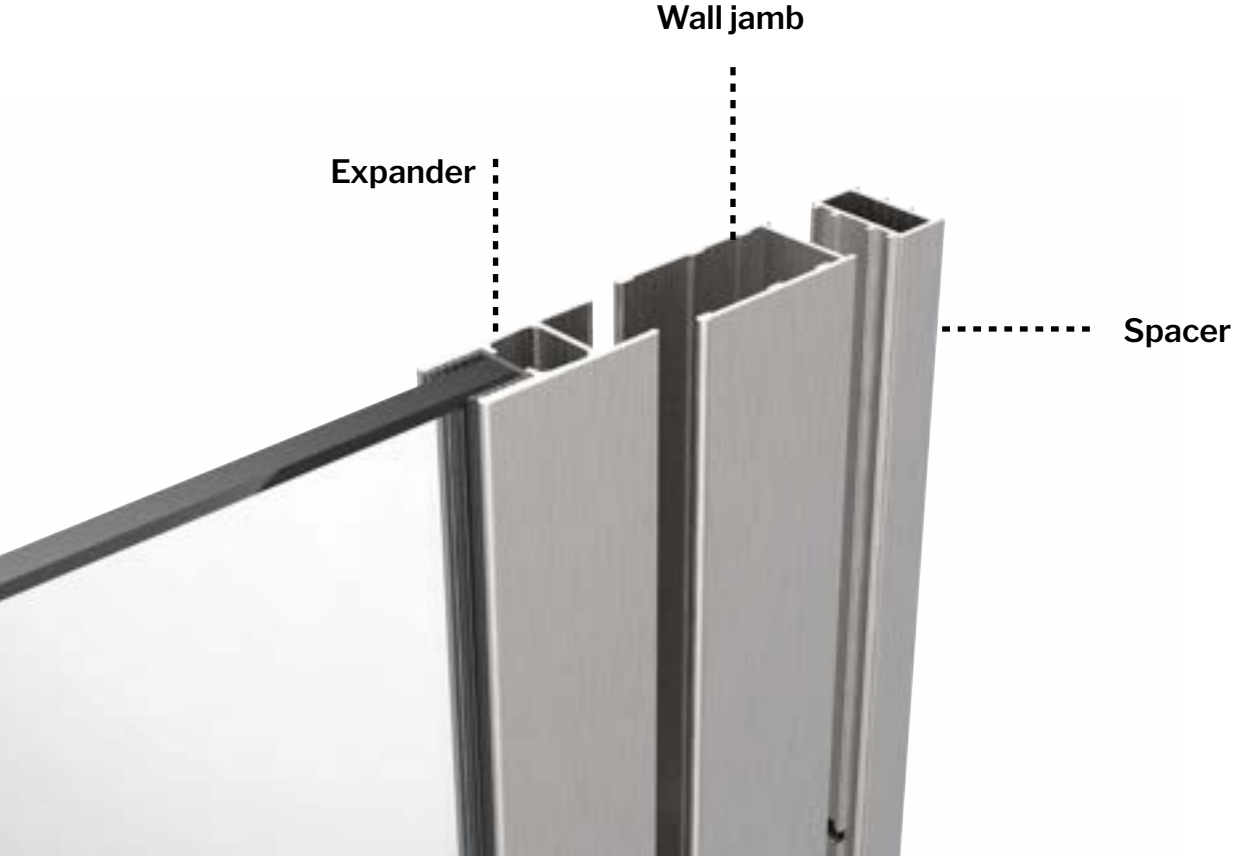

A=Finished wall opening
 B=Back wall to center of panel

Maximum recommended 2 spacers per wall jamb (fixed panel and return panel). Each spacer adds 1/2" to the enclosure (width or depth).

Fibo

by  FLEURCO™