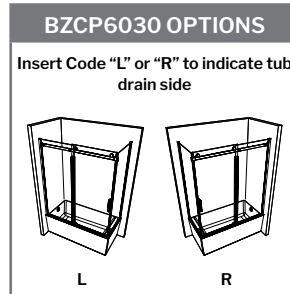

TUB ENCLOSURE 60

WITH 30" RETURN PANEL

56" to 60" W x 66" H · Approx. entry: 21" to 25"

MODEL	FINISH	PRICE
NHZT2-6030-11-40	Chrome	\$2,243
NHZT2-6030-25-40	Brushed Nickel	\$2,303
NHZT2-6030-33-40	Matte Black	\$2,386
BATHTUB	SIZE	PRICE
BZCP6030L or R-18	60" W x 30" D x 20" H	\$2,591