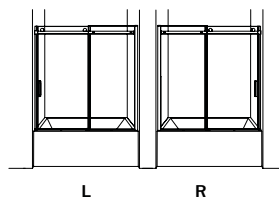

DOOR OPTIONS

Insert Code "L" or "R"

①