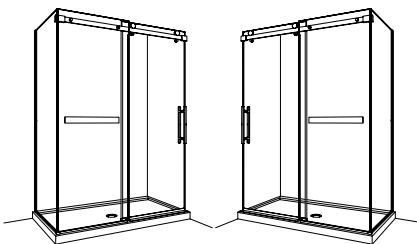

*Unfinished height of threshold

For more information on bases, see bases booklet or www.fleurco.com

ALL DRAINS SOLD SEPARATELY

DRAIN	No-Calk™ Shower Base Drain				
DRAINABS-11	ABS No-Calk 2" drain	Chrome	$62		
DRAINABS-25	ABS No-Calk 2" drain	Brushed Nickel	$81		
DRAINABS-33	ABS No-Calk 2" drain	Matte Black	$116		
DRAINABS-12	ABS No-Calk 2" drain	Brushed Gold	$218		
DRAINPVC-11	PVC No-Calk 2" drain	Chrome	$62		
DRAINPVC-25	PVC No-Calk 2" drain	Brushed Nickel	$81		
DRAINPVC-33	PVC No-Calk 2" drain	Matte Black	$90		
DRAINPVC-12	PVC No-Calk 2" drain	Brushed Gold	$218		

*Please check local codes to ensure appropriate drain specifications
For AU (Aurora) bases, please see specialty section in the bases booklet