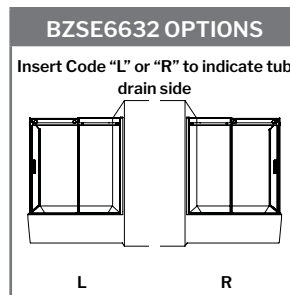

TUB ENCLOSURE 65

WITH 32" RETURN PANEL

61" to 65" W x 66" H · Approx. entry: 24 1/4" to 28 1/4"

MODEL	FINISH	PRICE
NHZT2-6532-11-40	Chrome	$2,739
NHZT2-6532-25-40	Brushed Nickel	$2,789
NHZT2-6532-33-40	Matte Black	$2,889
BATHTUB	SIZE	PRICE
BZSE6632L or R-18	66" W x 32" D x 20" H	$3,016