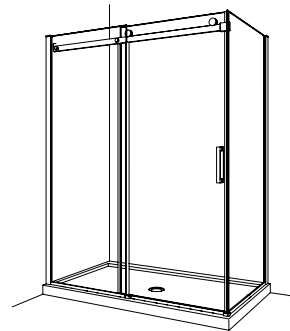

Door & return panel must be on the same side for CRP configuration.

Door front Door side

NSS2 **60** **R** **36** **R** -11-80-79

Return panel Return panel side

ALL DRAINS SOLD SEPARATELY

DRAIN	Image	Material	Finish	Price
DRAINABS-11		ABS No-Calk 2" drain	Chrome	$62
DRAINABS-25		ABS No-Calk 2" drain	Brushed Nickel	$81
DRAINABS-33		ABS No-Calk 2" drain	Matte Black	$116
DRAINABS-12		ABS No-Calk 2" drain	Brushed Gold	$218
DRAINPVC-11		PVC No-Calk 2" drain	Chrome	$62
DRAINPVC-25		PVC No-Calk 2" drain	Brushed Nickel	$81
DRAINPVC-33		PVC No-Calk 2" drain	Matte Black	$90
DRAINPVC-12		PVC No-Calk 2" drain	Brushed Gold	$218

RETURN PANELS

36" RP = 33 1/4" to 33 7/8"

*Please check local codes to ensure appropriate drain specifications
For AU (Aurora) bases, please see specialty section in the bases booklet