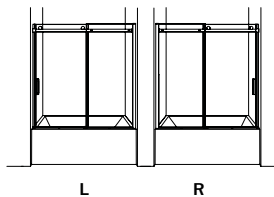

DOOR OPTIONS

Insert Code "L" or "R"

①