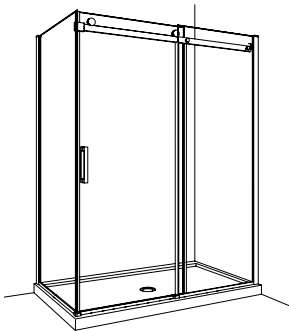

NEW

IN-LINE 48 WITH 36" RETURN PANEL ON RIGHT SIDE

46" to 48" W x 79" H · Approx. entry: 18" to 20"

MODEL	FINISH	GLASS	PRICE
NSS248R36R-18-80-79	Matte White	Mist	$1,874
NSS248R36R-11-80-79	Chrome	Mist	$2,531
NSS248R36R-25-80-79	Brushed Nickel	Mist	$2,592
NSS248R36R-33-80-79	Matte Black	Mist	$2,720
NSS248R36R-12-80-79	Brushed Gold	Mist	$2,962
NSS248R36R-15-30-79	Gun Metal	Smoked Grey	$2,639

NEW

IN-LINE 60 WITH 36" RETURN PANEL ON LEFT SIDE

56" to 60" W W x 79" H · Approx. entry: 21" to 25"

MODEL	FINISH	GLASS	PRICE
NSS260L36L-18-80-79	Matte White	Mist	$2,295
NSS260L36L-11-80-79	Chrome	Mist	$2,764
NSS260L36L-25-80-79	Brushed Nickel	Mist	$2,826
NSS260L36L-33-80-79	Matte Black	Mist	$2,958
NSS260L36L-12-80-79	Brushed Gold	Mist	$3,107
NSS260L36L-15-30-79	Gun Metal	Smoked Grey	$2,805

NEW

IN-LINE 60 WITH 36" RETURN PANEL ON RIGHT SIDE

56" to 60" W W x 79" H · Approx. entry: 21" to 25"

MODEL	FINISH	GLASS	PRICE
NSS260R36R-18-80-79	Matte White	Mist	$2,295
NSS260R36R-11-80-79	Chrome	Mist	$2,764
NSS260R36R-25-80-79	Brushed Nickel	Mist	$2,826
NSS260R36R-33-80-79	Matte Black	Mist	$2,958
NSS260R36R-12-80-79	Brushed Gold	Mist	$3,107
NSS260R36R-15-30-79	Gun Metal	Smoked Grey	$2,805

NEW

Door & return panel must be on the same side for CRP configuration.

Door front Door side

NSS2 **60** **L** **36** **L** -11-80-79

Return panel Return panel side