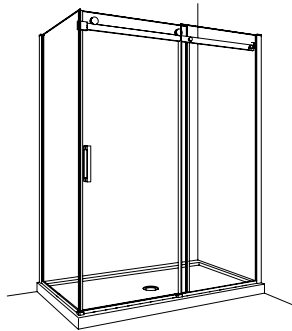

NEW

IN-LINE 48 WITH 36" RETURN PANEL ON RIGHT SIDE

46" to 48" W x 79" H · Approx. entry: 18" to 20"

MODEL	FINISH	GLASS	PRICE
NHS248R36R-18-80-79	Matte White	Mist	$1,874
NHS248R36R-11-80-79	Chrome	Mist	$2,531
NHS248R36R-25-80-79	Brushed Nickel	Mist	$2,592
NHS248R36R-33-80-79	Matte Black	Mist	$2,720
NHS248R36R-12-80-79	Brushed Gold	Mist	$2,962
NHS248R36R-15-30-79	Gun Metal	Smoked Grey	$2,639

NEW

IN-LINE 60 WITH 36" RETURN PANEL ON LEFT SIDE

56" to 60" W W x 79" H · Approx. entry: 21" to 25"

MODEL	FINISH	GLASS	PRICE
NHS260L36L-18-80-79	Matte White	Mist	$2,295
NHS260L36L-11-80-79	Chrome	Mist	$2,764
NHS260L36L-25-80-79	Brushed Nickel	Mist	$2,826
NHS260L36L-33-80-79	Matte Black	Mist	$2,958
NHS260L36L-12-80-79	Brushed Gold	Mist	$3,107
NHS260L36L-15-30-79	Gun Metal	Smoked Grey	$2,805

NEW

IN-LINE 60 WITH 36" RETURN PANEL ON RIGHT SIDE

56" to 60" W W x 79" H · Approx. entry: 21" to 25"

MODEL	FINISH	GLASS	PRICE
NHS260R36R-18-80-79	Matte White	Mist	$2,295
NHS260R36R-11-80-79	Chrome	Mist	$2,764
NHS260R36R-25-80-79	Brushed Nickel	Mist	$2,826
NHS260R36R-33-80-79	Matte Black	Mist	$2,958
NHS260R36R-12-80-79	Brushed Gold	Mist	$3,107
NHS260R36R-15-30-79	Gun Metal	Smoked Grey	$2,805

NEW

Door & return panel must be on the same side for CRP configuration.

Door front Door side

NHS260L36L-11-80-79

Return panel Return panel side