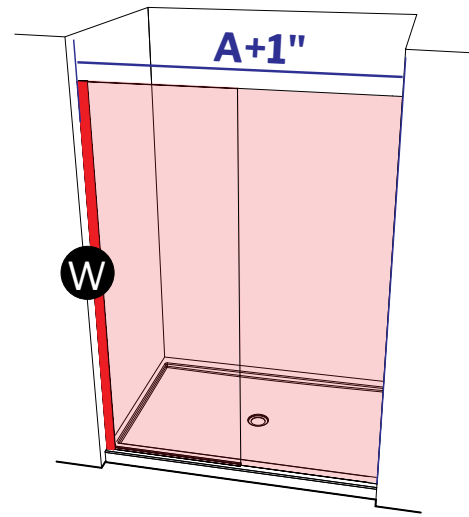

SPACER 75"

Compatible with Apollo (NAS & NA8S) models

MODEL	FINISH	PRICE
PLAT-SPACER-11-75	Chrome	$58
PLAT-SPACER-25-75	Brushed Nickel	$60
PLAT-SPACER-33-75	Matte Black	$60

W WALL JAMB

A=Finished wall opening

Maximum recommended 2 spacers per wall jamb.
Each spacer adds 1/2" to the enclosure width.