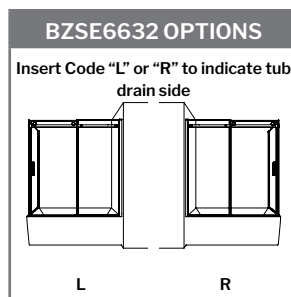

TUB ENCLOSURE 65

WITH 32" RETURN PANEL

61" to 65" W x 66" H · Approx. entry: 24 1/4" to 28 1/4"

MODEL	FINISH	PRICE
NSZT2-6532-11-40	Chrome	$2,739
NSZT2-6532-25-40	Brushed Nickel	$2,789
NSZT2-6532-33-40	Matte Black	$2,889
BATHTUB	SIZE	PRICE
BZSE6632L or R-18	66" W x 32" D x 20" H	$3,016