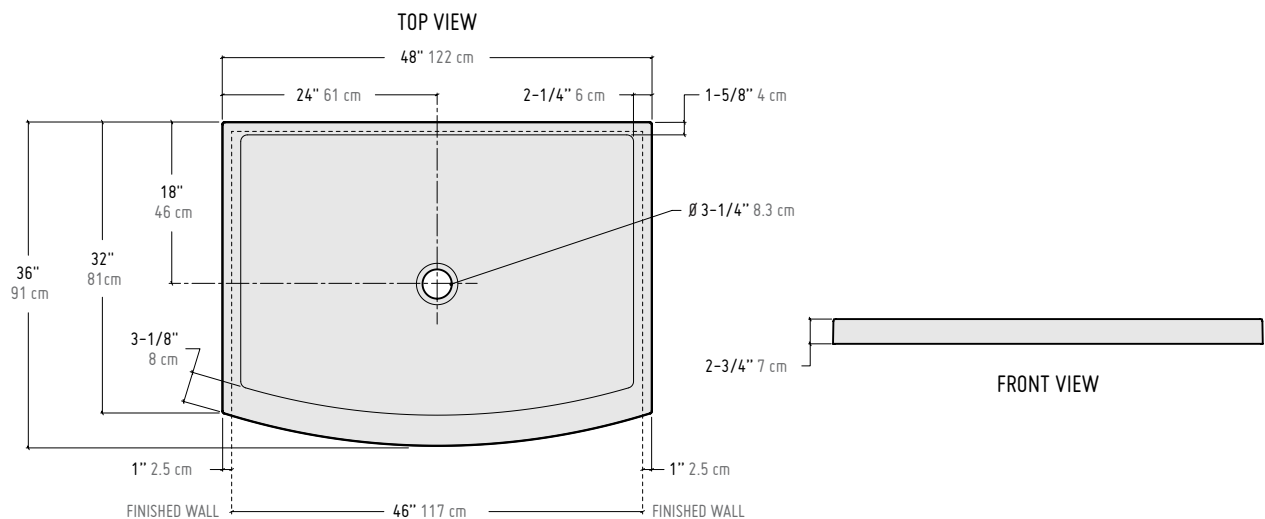

*Tolerance on dimensions: ± 1/4" 6 mm

BOWFRONT CENTER DRAIN

quad

ACRYLIC SHOWER BASE

10
year limited
warranty

QUAD BASE

DETACHED TILE FLANGES

BASE	COLOR	SIZE	Fibo by FLEURCO	PRICE
ABV3248-18-B	White	48" x 36" x 2 3/4"	✓	\$1,089