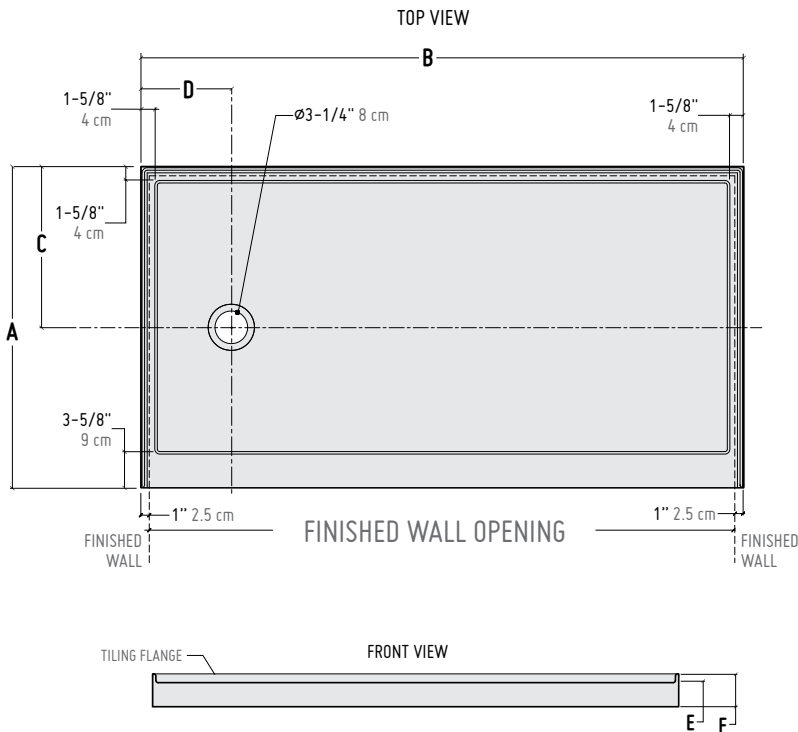

Left-side configuration

Right-side configuration

*DIMENSIONS

MODEL	A	B	C	D	E	F
ABF6032-L3/R3-B	32" [81cm]	60" [152cm]	16" [41cm]	9" [23cm]	2 3/4" [7cm]	3 3/4" [10cm]

*Tolerance on dimensions: ± 1/4" 6 mm

3 FLANGES