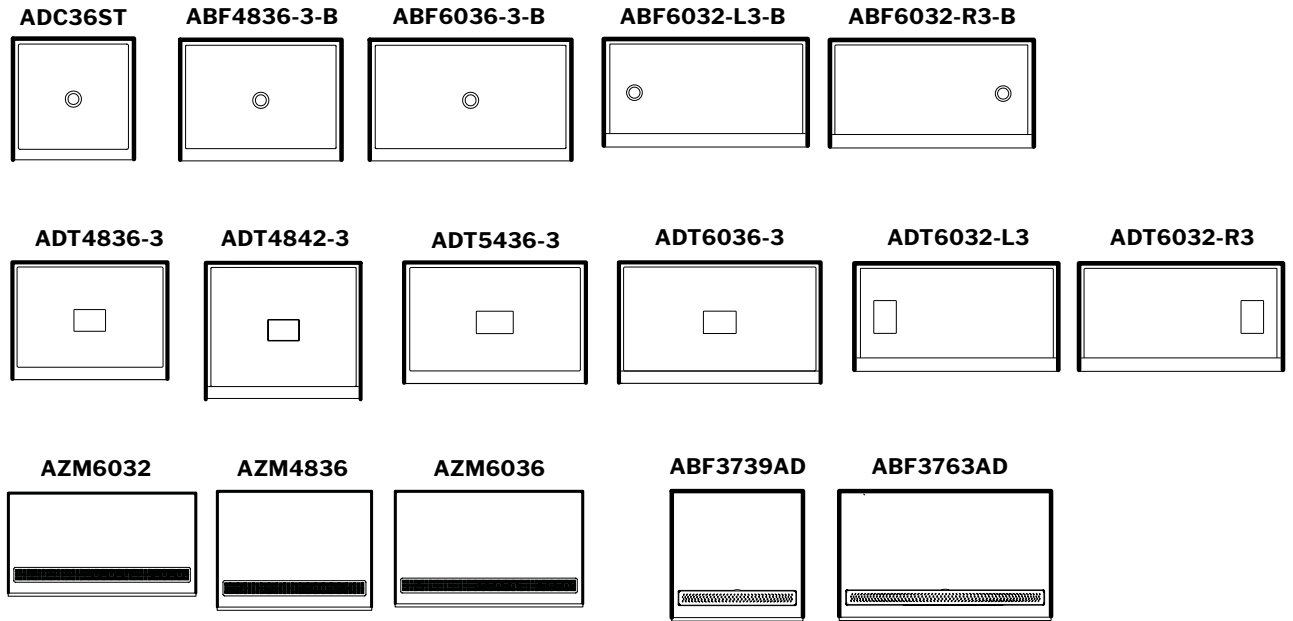

INTEGRATED FLANGE

Easy installation
Pre-molded tiling flanges

SINGLE THRESHOLD