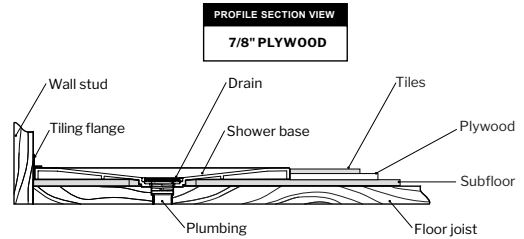

LVL

zero threshold solid surface base

- Very low profile (1 1/2")
- Concealed drain
- Contemporary European inspired design
- Allows for a fully recessed installation
- Easy to install - requires minimal subfloor modification