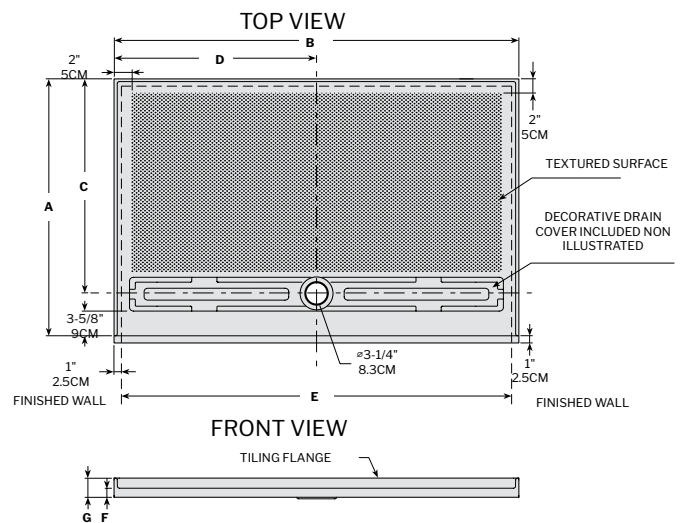

*DIMENSIONS

MODEL	A	B	C	D	E	F	G
AZM4836	36" [91cm]	48" [122cm]	30" [76cm]	24" [61cm]	46" [117cm]	1 3/8" [3.5cm]	3 1/8" [8cm]
AZM6032	32" [81cm]	60" [152cm]	26" [66cm]	30" [76cm]	58" [147cm]	1 3/8" [3.5cm]	3 1/8" [8cm]
AZM6036	36" [91cm]	60" [152cm]	30" [76cm]	30" [76cm]	58" [147cm]	1 3/8" [3.5cm]	3 1/8" [8cm]