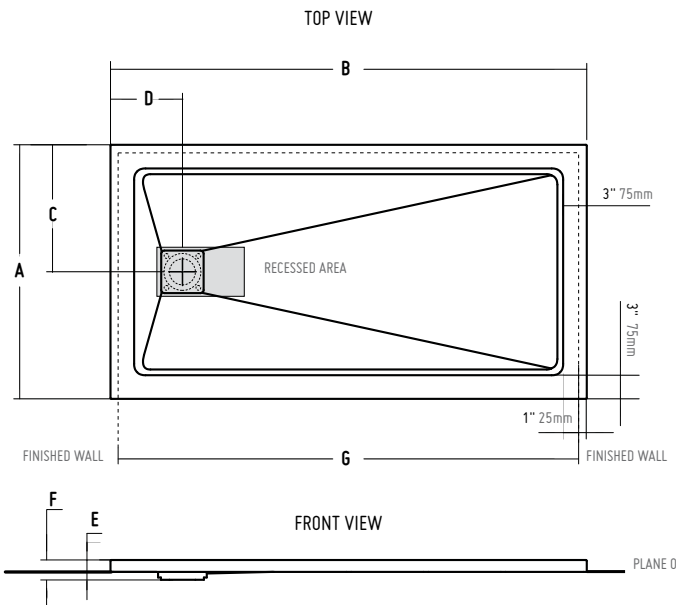

*DIMENSIONS