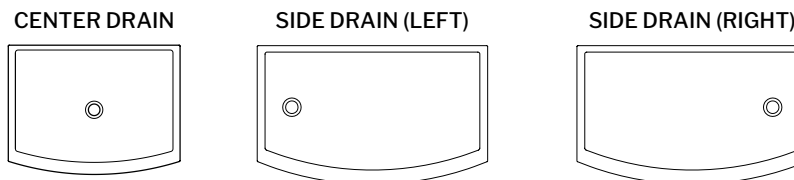

BOWFRONT

The bowfront base is an acrylic shower base that easily fits Fleurco™ bowfront shower models 48" & 60".