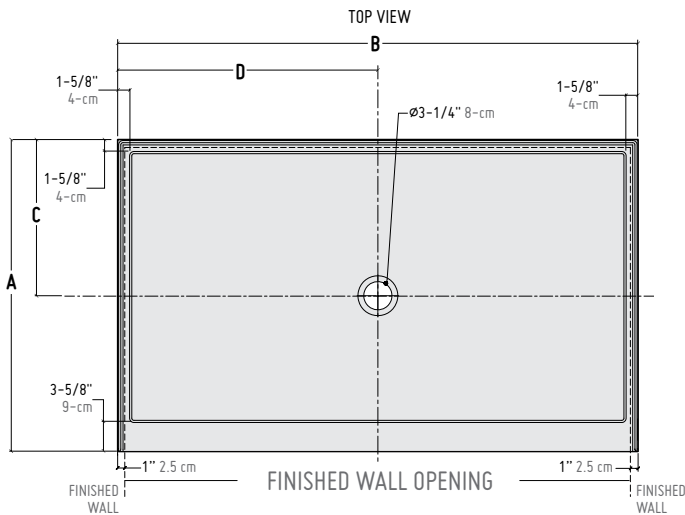

Left-side tile flange configuration

Right-side tile flange configuration

*DIMENSIONS

MODEL	A	B	C	D	E	F	G	H
ADTC4836-L2/R2	36" [91cm]	48" [122cm]	12" [30.5cm]	12" [30.5cm]	33 1/4" [84cm]	45 1/4" [115cm]	3" [8cm]	4" [10cm]

3 FLANGES

*DIMENSIONS

MODEL	A	B	C	D	E	F
ABF4836-3-B	36" [91cm]	48" [122cm]	18" [46cm]	24" [61cm]	2 3/4" [7cm]	3 3/4" [10cm]
ABF6036-3-B	36" [91cm]	60" [152cm]	18" [46cm]	30" [76cm]	2 3/4" [7cm]	3 3/4" [10cm]