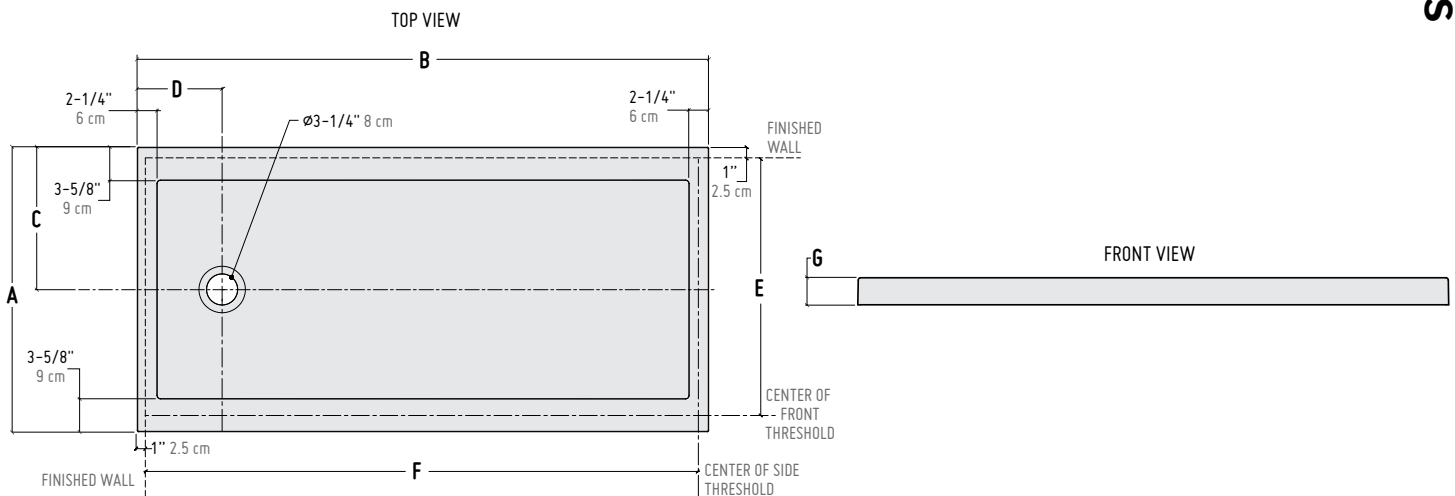

*Tolerance on dimensions: ± 1/4" 6 mm

QUAD SIDE DRAIN

REVERSIBLE ACRYLIC SHOWER BASE

10
year limited
warranty

QUAD BASE

DETACHED TILE FLANGES

BASE	COLOR	SIZE	Fibo by FLEURCO	PRICE
ADQ3060-18	White	60" x 30" x 2 3/4"	✓	\$867
ADQ3260-18	White	60" x 32" x 2 3/4"	✓	\$891