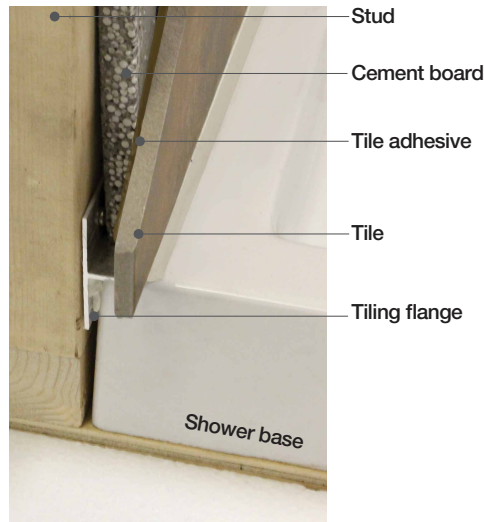

QUAD

The Quad base is a unique base that allows for 3 configurations: in-line, 2 sided (left or right) or 3 sided applications. Comes with 3 aluminum pre-cut tiling flanges that can be installed for different applications (in-line, in-line cube, 2 sided, 3 sided).

How is a quad base installed?

Tile flange detail

Installation perspective

Installation detail

IN-LINE

3 integrated tile flanges

- Easy installation
- Pre-molded tiling flanges

The in-line base is a single threshold base with 3 pre-molded and integrated tiling flanges. It allows for easy installation for in-line shower models 48", 54" & 60". Different drain variations include: center drain, side drain & linear front drain.

2 SIDED

2 integrated tile flanges

- Easy installation
- Pre-molded tiling flanges

The 2 sided base is a double threshold base with 2 pre-molded and integrated tiling flanges. It allows for easy installation for 2 sided shower models, 48", 54" & 60".