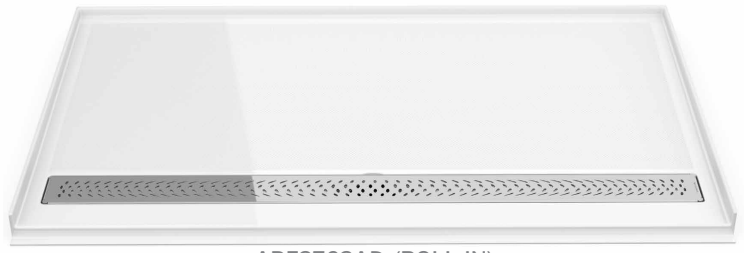

ABF3763AD (ROLL-IN)

BASE	COLOR	SIZE	PRICE
ABF3739AD-18-__*-B	White	39" x 38 5/8" x 1 3/8" *	$1,257
ABF3763AD-18-__*-B	White	63" x 38 1/2" x 1 3/8" *	$1,521

* Height of unfinished threshold

DECORATIVE DRAIN COVER*

*Please select the decorative drain cover finish and indicate within the code

11 for chrome
25 for brushed nickel