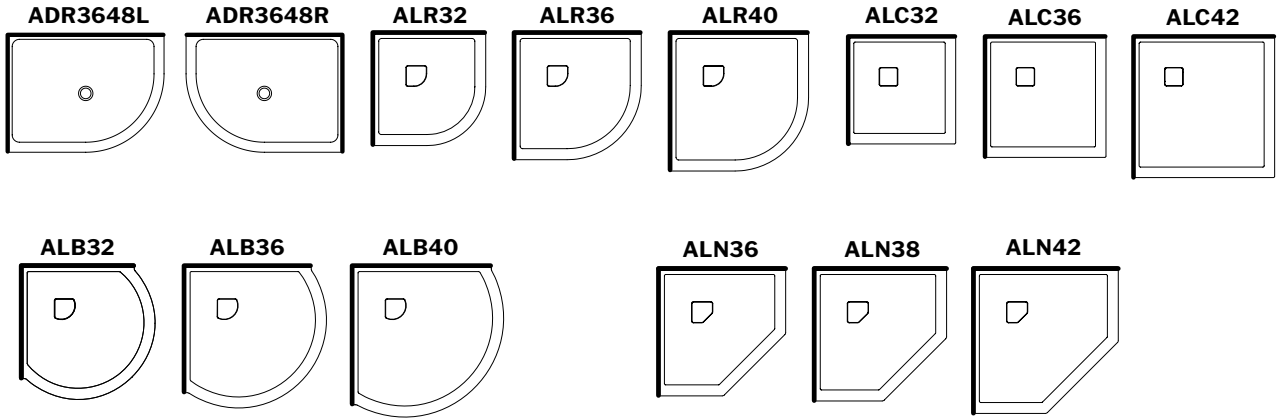

AUS3648
AUW3648
AUT3648

AUS3260
AUW3260
AUT3260

AUS3660
AUW3660
AUT3660

CORNER BASES

INTEGRATED FLANGE

Easy installation
Pre-molded tiling flanges

SINGLE THRESHOLD

ADAPTEK