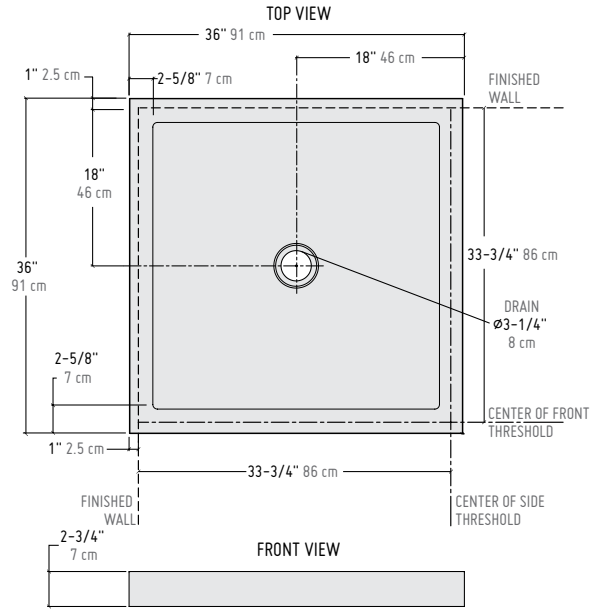

ADQ3636

BASE	COLOR	SIZE	Fibo by FLEURCO	PRICE
ADQ3242-18	White	42" x 32" x 2 3/4"	✓	$996
ADQ3248-18	White	48" x 32" x 2 3/4"	✓	$1,024
ADQ3448-18	White	48" x 34" x 2 3/4"	✓	$1,044
ADQ3460-18	White	60" x 34" x 2 3/4"	✓	$1,148
ADQ3636-18	White	36" x 36" x 2 3/4"	✓	$1,004
ADQ3642-18	White	42" x 36" x 2 3/4"	✓	$1,061
ADQ3648-18	White	48" x 36" x 2 3/4"	✓	$813
ADQ3660-18	White	60" x 36" x 2 3/4"	✓	$914
ADQ3672-18	White	72" x 36" x 2 3/4"	✓	$1,378
ADQ4260-18	White	60" x 42" x 2 3/4"	✓	$1,338
ADQ4860-18	White	60" x 48" x 2 3/4"	✓	$1,432

ALL DRAINS SOLD SEPARATELY

DRAIN	Model	Material	Price	Finish
	DRAINABS-11	ABS No-Calk 2" drain	$54	Chrome
	DRAINABS-25	ABS No-Calk 2" drain	$71	Brushed Nickel
	DRAINABS-33	ABS No-Calk 2" drain	$102	Matte Black
	DRAINABS-12	ABS No-Calk 2" drain	$191	Brushed Gold NEW!
	DRAINPVC-11	PVC No-Calk 2" drain	$54	Chrome
	DRAINPVC-25	PVC No-Calk 2" drain	$71	Brushed Nickel
	DRAINPVC-33	PVC No-Calk 2" drain	$78	Matte Black
	DRAINPVC-12	PVC No-Calk 2" drain	$191	Brushed Gold NEW!

*Please check local codes to ensure appropriate drain specifications