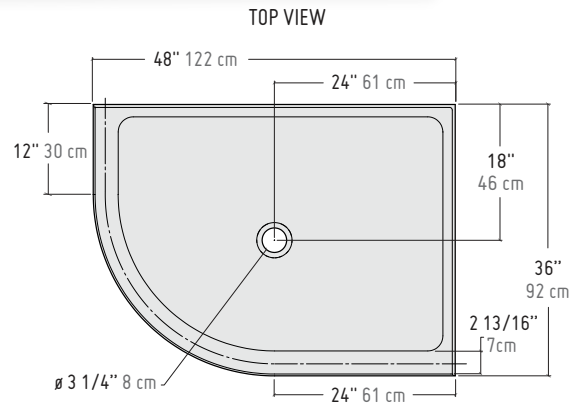

BASE	COLOR	SIZE	Fibo by FLEURCO	PRICE
ADR3648L-18	White	48" x 36" x 3"	✓	$1,329
ADR3648R-18	White	48" x 36" x 3"	✓	$1,329

ALL DRAINS SOLD SEPARATELY

DRAIN No-Calk™ Shower Base Drain*	Model	Material	Price	Finish	Notes
	DRAINABS-11	ABS No-Calk 2" drain	$54	Chrome	
	DRAINABS-25	ABS No-Calk 2" drain	$71	Brushed Nickel	
	DRAINABS-33	ABS No-Calk 2" drain	$102	Matte Black	
	DRAINABS-12	ABS No-Calk 2" drain	$191	Brushed Gold	NEW!
	DRAINPVC-11	PVC No-Calk 2" drain	$54	Chrome	
	DRAINPVC-25	PVC No-Calk 2" drain	$71	Brushed Nickel	
	DRAINPVC-33	PVC No-Calk 2" drain	$78	Matte Black	
	DRAINPVC-12	PVC No-Calk 2" drain	$191	Brushed Gold	NEW!

*Please check local codes to ensure appropriate drain specifications

*Tolerance on dimensions: ± 1/4" 6 mm

COMPATIBLE SHOWER DOOR MODELS

HALF-ROUND CORNER DOORS

CAPRI

CORNER