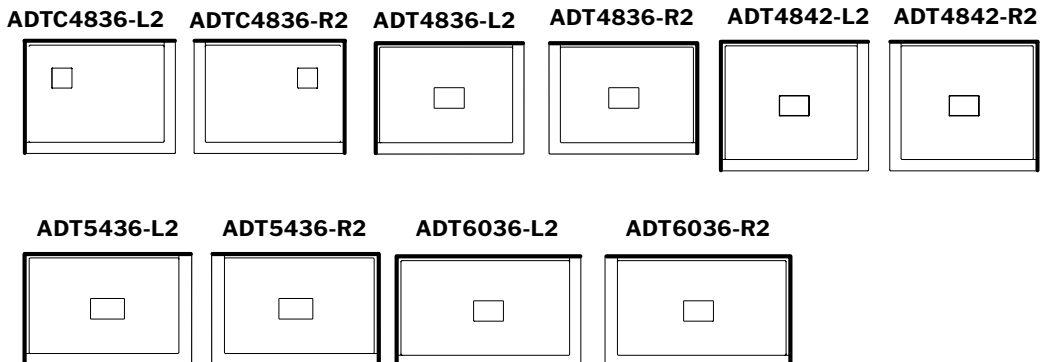

ADAPTEK

DOUBLE THRESHOLD