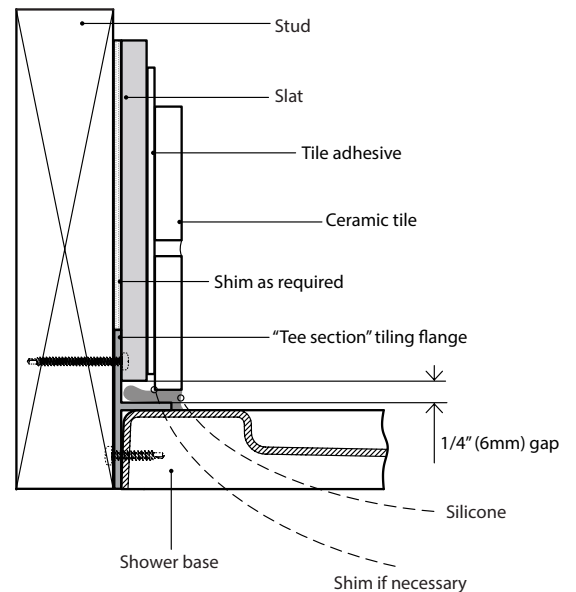

How is a quad base installed?

Tile flange detail

Installation perspective

Installation detail

IN-LINE

3 integrated tile flanges

- Easy installation
- Pre-molded tiling flanges

The in-line base is a single threshold base with 3 pre-molded and integrated tiling flanges. It allows for easy installation for in-line shower models 48", 54" & 60". Different drain variations include: center drain, side drain & linear front drain.

2 SIDED

2 integrated tile flanges

- Easy installation
- Pre-molded tiling flanges

The 2 sided base is a double threshold base with 2 pre-molded and integrated tiling flanges. It allows for easy installation for 2 sided shower models, 48", 54" & 60".