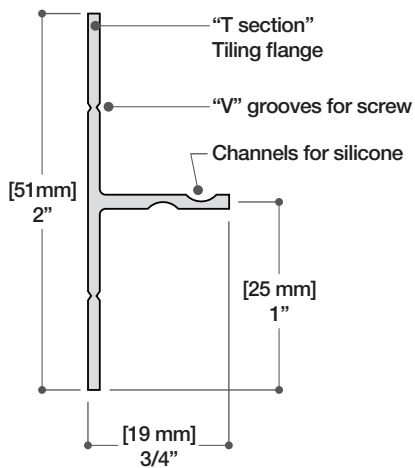

How is a quad base installed?

Tile flange detail

Installation perspective

Installation detail

IN-LINE

3 integrated tile flanges

- Easy installation
- Pre-molded tiling flanges

The in-line base is a single threshold base with 3 pre-molded and integrated tiling flanges. It allows for easy installation for in-line shower models 48", 54" & 60". Different drain variations include: center drain, side drain & linear front drain.

2 SIDED

2 integrated tile flanges

- Easy installation
- Pre-molded tiling flanges

The 2 sided base is a double threshold base with 2 pre-molded and integrated tiling flanges. It allows for easy installation for 2 sided shower models, 48", 54" & 60".