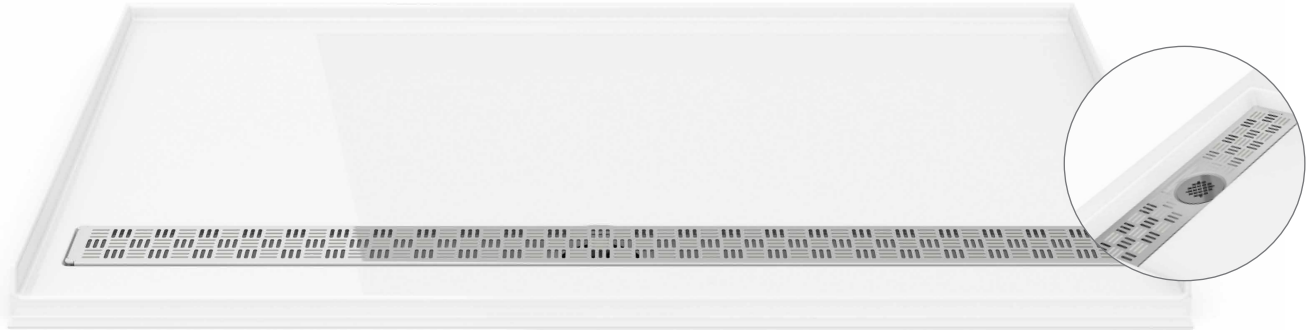

*Tolerance on dimensions: ± 1/4" 6 mm

ADA COMPLIANT

SPECIALTY

IN-LINE LINEAR DRAIN

3 integrated tile flanges

ZERO THRESHOLD
TEXTURED SURFACE

10
year limited
warranty

BASE	COLOR	SIZE	PRICE
AZM4836-18-__*-B	White	48" x 36" x 1 3/8" *	\$1,294
AZM6032-18-__*-B	White	60" x 32" x 1 3/8" *	\$1,394
AZM6036-18-__*-B	White	60" x 36" x 1 3/8" *	\$1,440