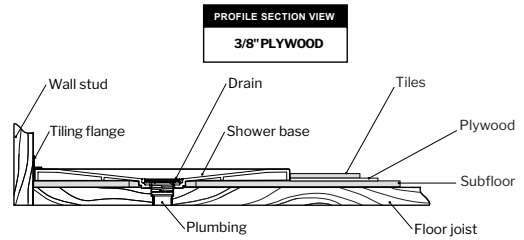

LVL

zero threshold solid surface base

- Very low profile (1 1/2")
- Concealed drain
- Contemporary European inspired design
- Allows for a fully recessed installation
- Easy to install - requires minimal subfloor modification