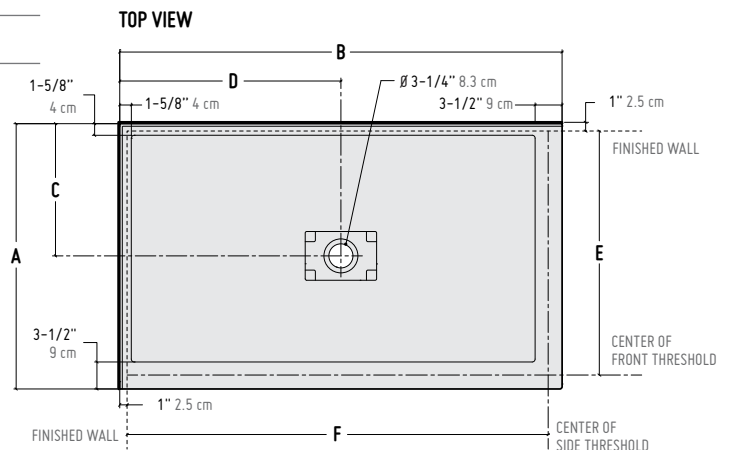

ALL DRAINS SOLD SEPARATELY

DRAIN No-Calk™ Shower Base Drain*	Image	Model		Price		Finish	
		Model	Material	Price	Finish	Price	Finish
		DRAINABS-11	ABS No-Calk 2" drain	$54	Chrome		
		DRAINABS-25	ABS No-Calk 2" drain	$71	Brushed Nickel		
		DRAINABS-33	ABS No-Calk 2" drain	$102	Matte Black		
		DRAINABS-12	ABS No-Calk 2" drain	$191	Brushed Gold		
		DRAINPVC-11	PVC No-Calk 2" drain	$54	Chrome		
		DRAINPVC-25	PVC No-Calk 2" drain	$71	Brushed Nickel		
		DRAINPVC-33	PVC No-Calk 2" drain	$78	Matte Black		
		DRAINPVC-12	PVC No-Calk 2" drain	$191	Brushed Gold		

*Please check local codes to ensure appropriate drain specifications

*DIMENSIONS

MODEL	A	B	C	D	E	F	G	H
ADT4836-L2/R2	36" [91cm]	48" [122cm]	18" [46cm]	24" [61cm]	33 1/4" [84cm]	45 1/2" [115cm]	3" [8cm]	4" [10cm]
ADT4842-L2/R2	42" [107cm]	48" [122cm]	21" [53cm]	24" [61cm]	39 1/4" [100cm]	45 1/2" [115cm]	3" [8cm]	4" [10cm]
ADT5436-L2/R2	36" [91cm]	54" [137cm]	18" [46cm]	27" [69cm]	33 1/4" [84cm]	51 1/2" [130cm]	3" [8cm]	4" [10cm]
ADT6036-L2/R2	36" [91cm]	60" [152cm]	18" [46cm]	30" [76cm]	33 1/4" [84cm]	57 1/4" [145cm]	3" [8cm]	4" [10cm]

*Tolerance on dimensions: ± 1/4" 6 mm