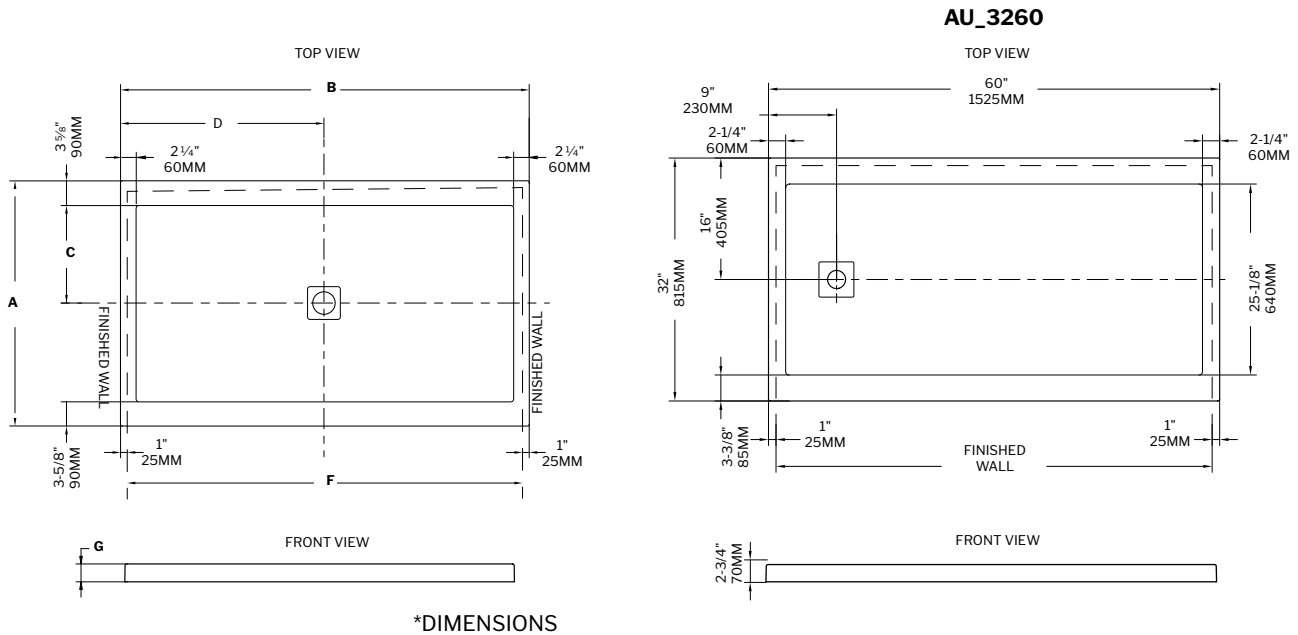

MODEL	A	B	C	D	F	G
AU_3648	36" [91cm]	48" [122cm]	14 3/8" [36.5cm]	24" [61cm]	46" [117cm]	2 3/4" [7cm]
AU_3660	36" [91cm]	60" [152cm]	14 3/8" [36.5cm]	30" [76cm]	58" [147cm]	2 3/4" [7cm]

*Tolerance on dimensions: ± 1/4" 6 mm