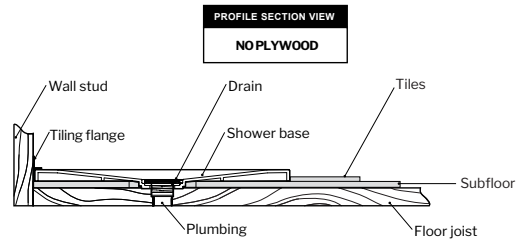

LVL

zero threshold solid surface base

- Very low profile (1 1/2")
- Concealed drain
- Contemporary European inspired design
- Allows for a fully recessed installation
- Easy to install - requires minimal subfloor modification