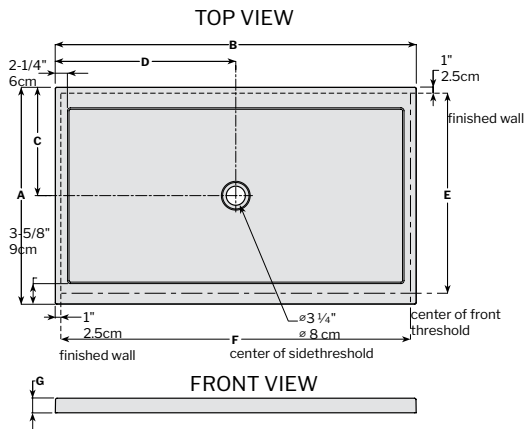

*DIMENSIONS

MODEL	A	B	C	D	E	F	G
ADQ3242	32" [81cm]	42" [107cm]	16" [41cm]	21" [53cm]	29 1/4" [74cm]	40" [102cm]	2 3/4" [7cm]
ADQ3248	32" [81cm]	48" [122cm]	16" [41cm]	24" [61cm]	29 1/4" [74cm]	46" [117cm]	2 3/4" [7cm]
ADQ3448	34" [87cm]	48" [122cm]	17" [43cm]	24" [61cm]	31 1/4" [79cm]	46" [117cm]	2 3/4" [7cm]
ADQ3460	34" [87cm]	60" [152cm]	17" [43cm]	30" [76cm]	31 1/4" [79cm]	58" [147cm]	2 3/4" [7cm]
ADQ3642	36" [91cm]	42" [107cm]	18" [46cm]	21" [53cm]	33 1/4" [84cm]	40" [102cm]	2 3/4" [7cm]
ADQ3648	36" [91cm]	48" [122cm]	18" [46cm]	24" [61cm]	33 1/4" [84cm]	46" [117cm]	2 3/4" [7cm]
ADQ3660	36" [91cm]	60" [152cm]	18" [46cm]	30" [76cm]	33 1/4" [84cm]	58" [147cm]	2 3/4" [7cm]
ADQ3672	36" [91cm]	72" [183cm]	18" [46cm]	36" [91cm]	33 1/4" [84cm]	70" [178cm]	2 3/4" [7cm]
ADQ4260	42" [107cm]	60" [152cm]	21" [53cm]	30" [76cm]	39 1/4" [101cm]	58" [147cm]	2 3/4" [7cm]
ADQ4860	48" [122cm]	60" [152cm]	24" [61cm]	30" [76cm]	45 1/4" [115cm]	58" [147cm]	2 3/4" [7cm]

*Tolerance on dimensions: ± 1/4" 6 mm