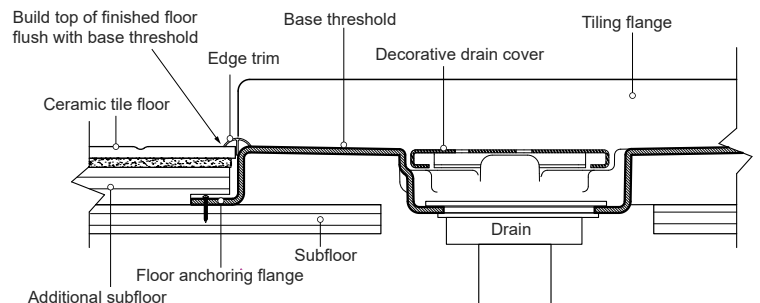

AD BASES FINISHED FLOOR INSTALLATION

*DIMENSIONS

MODEL	A	B	C	D	E	F	G
ABF3739AD	38 5/8" [98cm]	39" [99cm]	31 1/2" [80cm]	19 1/2" [50cm]	37" [94cm]	1 3/8" [3.5cm]	2 3/4" [7cm]
ABF3763AD	38 1/2" [98cm]	63" [160cm]	31 1/2" [80cm]	31 1/2" [80cm]	61" [115cm]	1 3/8" [3.5cm]	2 3/4" [7cm]

*Tolerance on dimensions: ± 1/4" 6 mm

ADA COMPLIANT

SPECIALTY