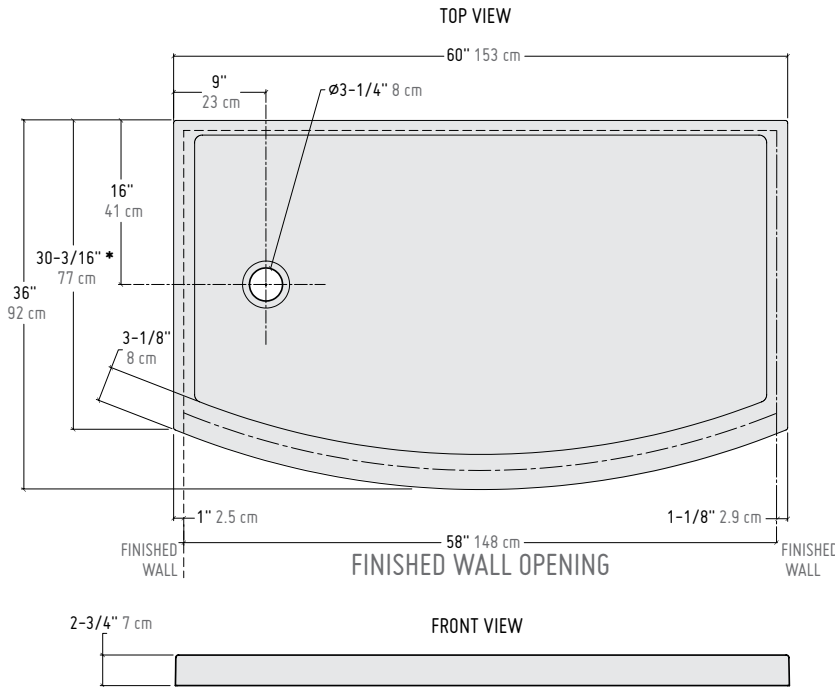

Left-side configuration

Right-side configuration

*After install, side depth is 29 3/16".

*Tolerance on dimensions: ± 1/4" 6 mm

COMPATIBLE SHOWER DOOR MODELS

IN-LINE SLIDING BOWFRONT

NOVARA

2 SIDED SLIDING BOWFRONT