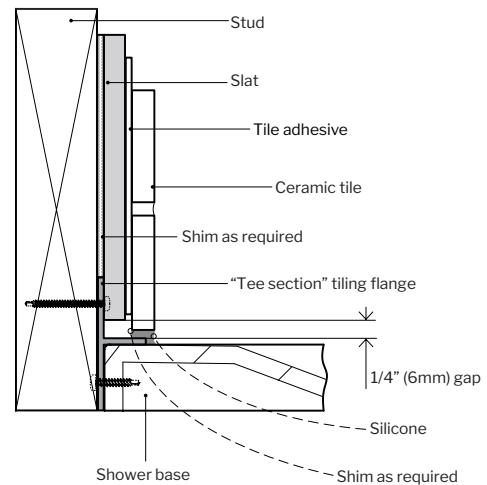

TILING FLANGE INSTALLATION

MODEL	A	B	C	D	E	F	G
AULV3260-18	32" [81cm]	60" [152cm]	16" [41cm]	9" [23cm]	1 1/2" [4cm]	2 1/2" [6cm]	58" [147cm]
AULV3648-18	36" [91cm]	48" [122cm]	18" [46cm]	9" [23cm]	1 1/2" [4cm]	2 1/2" [6cm]	46" [117cm]
AULV3660-18	36" [91cm]	60" [152cm]	18" [46cm]	9" [23cm]	1 1/2" [4cm]	2 1/2" [6cm]	58" [147cm]

*Tolerance on dimensions: ± 1/4" 6 mm

DETACHED TILE FLANGES

SPECIALTY