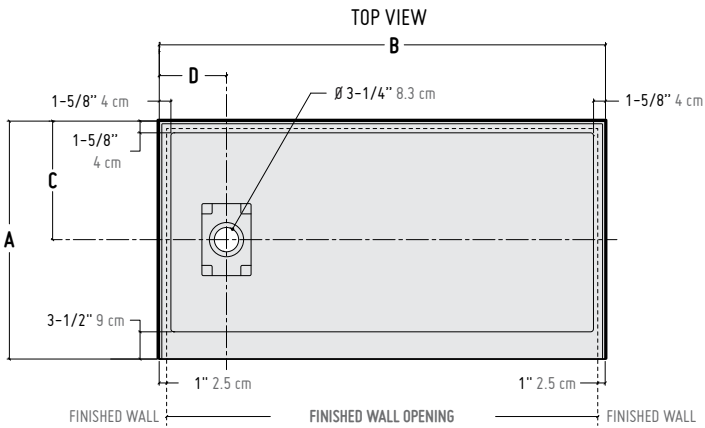

ALL DRAINS SOLD SEPARATELY

DRAIN	Material	Price	Finish
DRAINABS-11	ABS No-Calk 2" drain	$54	Chrome
DRAINABS-25	ABS No-Calk 2" drain	$71	Brushed Nickel
DRAINABS-33	ABS No-Calk 2" drain	$102	Matte Black
DRAINABS-12	ABS No-Calk 2" drain	$191	Brushed Gold NEW!
DRAINPVC-11	PVC No-Calk 2" drain	$54	Chrome
DRAINPVC-25	PVC No-Calk 2" drain	$71	Brushed Nickel
DRAINPVC-33	PVC No-Calk 2" drain	$78	Matte Black
DRAINPVC-12	PVC No-Calk 2" drain	$191	Brushed Gold NEW!

*Please check local codes to ensure appropriate drain specifications

*DIMENSIONS

MODEL	A	B	C	D	E	F
ADT6032-L3/R3	32" [81cm]	60" [152cm]	16" [41cm]	9" [23cm]	3" [8cm]	4" [10cm]

*Tolerance on dimensions: ± 1/4" 6 mm

3 FLANGES