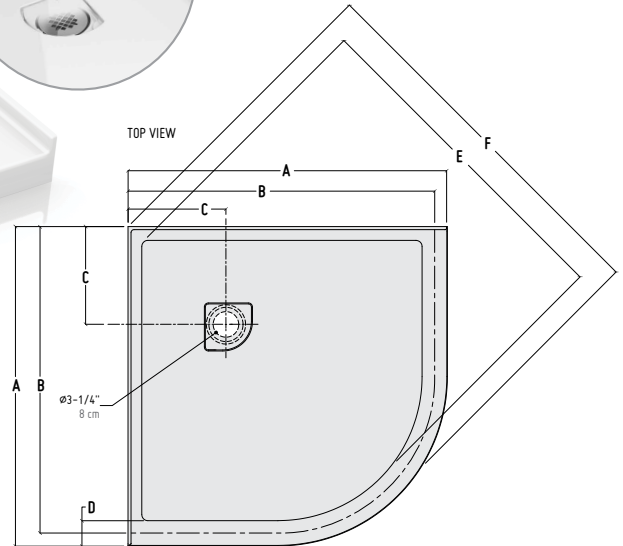

ROUND - CONCEALED CORNER DRAIN

ACRYLIC SHOWER BASE

low profile model

10
year limited
warranty

BASE	COLOR	SIZE	Fibo by FLEURCO	PRICE
ALR32-18-B*	White	32" x 32" x 2"	✓	$920
ALR36-18-B	White	36" x 36" x 2"	✓	$1,004
ALR40-18-B	White	40" x 40" x 2"	✓	$1,137

*Please check local building codes to ensure this size base is in compliance with all regulations in your area

*DIMENSIONS

MODEL	A	B	C	D	E	F	G	H
ALR32	32" [81cm]	30 3/8" [77cm]	12" [30cm]	3" [8cm]	32 7/8" [84cm]	38 1/4" [97cm]	2" [5cm]	3" [8cm]
ALR36	36" [91cm]	34 3/8" [87cm]	12" [30cm]	3" [8cm]	36 7/8" [94cm]	42 1/4" [107cm]	2" [5cm]	3" [8cm]
ALR40	39" [100cm]	37 5/8" [96cm]	12" [30cm]	3" [8cm]	41 3/8" [105cm]	46 3/4" [119cm]	2" [5cm]	3" [8cm]

*Tolerance on dimensions: ± 1/4" 6 mm

ALL DRAINS SOLD SEPARATELY

DRAIN	Material	Price	Finish
DRAINABS-11	ABS No-Calk 2" drain	$54	Chrome
DRAINABS-25	ABS No-Calk 2" drain	$71	Brushed Nickel
DRAINABS-33	ABS No-Calk 2" drain	$102	Matte Black
DRAINABS-12	ABS No-Calk 2" drain	$191	Brushed Gold NEW!
DRAINPVC-11	PVC No-Calk 2" drain	$54	Chrome
DRAINPVC-25	PVC No-Calk 2" drain	$71	Brushed Nickel
DRAINPVC-33	PVC No-Calk 2" drain	$78	Matte Black
DRAINPVC-12	PVC No-Calk 2" drain	$191	Brushed Gold NEW!

*Please check local codes to ensure appropriate drain specifications

COMPATIBLE SHOWER DOOR MODELS

ROUND CORNER DOORS

APOLLO CAPRI

CORNER