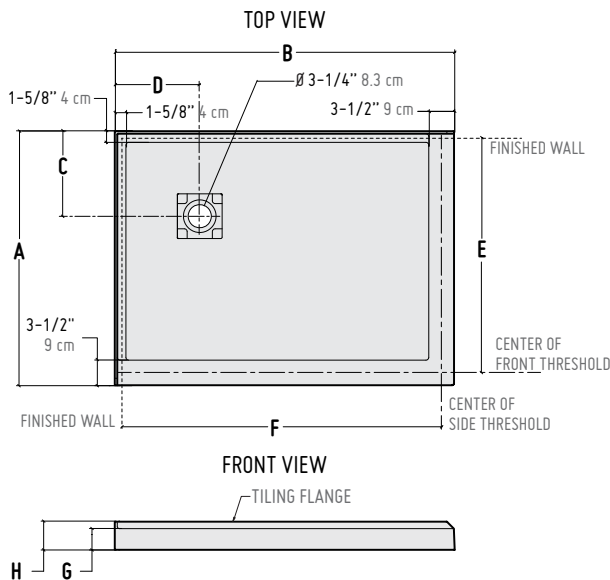

Left-side tile flange configuration

Right-side tile flange configuration

*DIMENSIONS

MODEL	A	B	C	D	E	F	G	H
ADTC4836-L2/R2	36" [91cm]	48" [122cm]	12" [30.5cm]	12" [30.5cm]	33 1/4" [84cm]	45 1/4" [115cm]	3" [8cm]	4" [10cm]