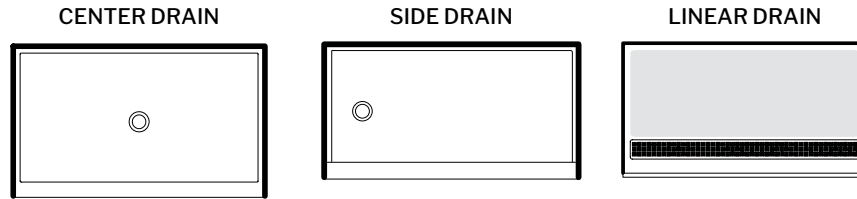

How is a quad base installed?

Tile flange detail

Installation perspective

Installation detail

IN-LINE

3 integrated tile flanges

- Easy installation
- Pre-molded tiling flanges

The in-line base is a single threshold base with 3 pre-molded and integrated tiling flanges. It allows for easy installation for in-line shower models 48", 54" & 60". Different drain variations include: center drain, side drain & linear front drain.

2 SIDED

2 integrated tile flanges

- Easy installation
- Pre-molded tiling flanges

The 2 sided base is a double threshold base with 2 pre-molded and integrated tiling flanges. It allows for easy installation for 2 sided shower models, 48", 54" & 60".