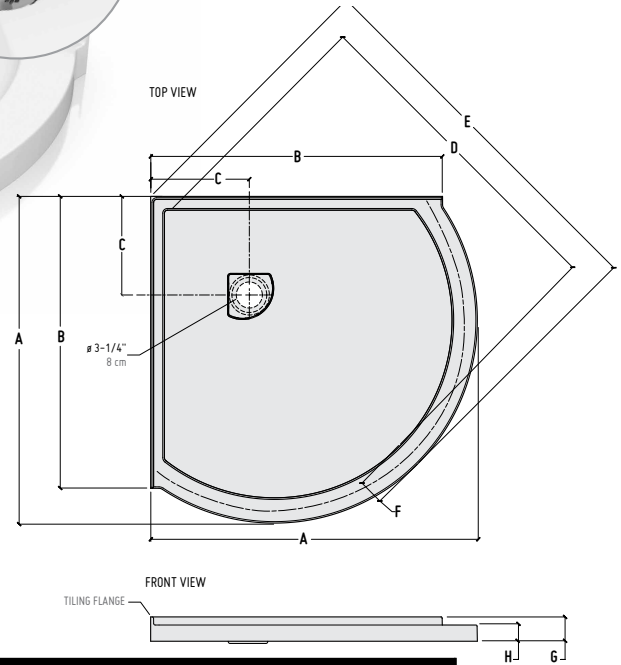

ARC - CONCEALED CORNER DRAIN

low profile model

ACRYLIC SHOWER BASE

10
year limited
warranty

BASE	COLOR	SIZE	Fibo by FLEURCO	PRICE
ALB32-18-B*	White	32" x 32" x 2"	✓	$1,004
ALB36-18-B	White	36" x 36" x 2"	✓	$1,071
ALB40-18-B	White	40" x 40" x 2"	✓	$1,187

*Please check local building codes to ensure this size base is in compliance with all regulations in your area

*DIMENSIONS

MODEL	A	B	C	D	E	F	G	H
ALB32	37 7/8" [96cm]	32" [81cm]	12" [30cm]	39 1/4" [100cm]	44 1/2" [113cm]	3" [8cm]	3" [8cm]	2" [5cm]
ALB36	40 1/4" [102cm]	36" [91cm]	12" [30cm]	41 1/4" [105cm]	46 1/2" [118cm]	3" [8cm]	3" [8cm]	2" [5cm]
ALB40	42 7/8" [109cm]	39 3/8" [100cm]	12" [30cm]	44" [112cm]	49" [124cm]	3" [8cm]	3" [8cm]	2" [5cm]

*Tolerance on dimensions: ± 1/4" 6 mm

ALL DRAINS SOLD SEPARATELY

DRAIN No-Calk™ Shower Base Drain*	Image	ABS No-Calk 2" drain		PVC No-Calk 2" drain	
		Model	Price	Model	Price
		DRAINABS-11	$54	DRAINPVC-11	$54
		DRAINABS-25	$71	DRAINPVC-25	$71
		DRAINABS-33	$102	DRAINPVC-33	$78
		DRAINABS-12	$191	DRAINPVC-12	$191

Options: Chrome, Brushed Nickel, Matte Black, Brushed Gold **NEW!**

*Please check local codes to ensure appropriate drain specifications

COMPATIBLE SHOWER DOOR MODELS

ARC CORNER DOORS

NOVARA

APOLLO

CAPRI