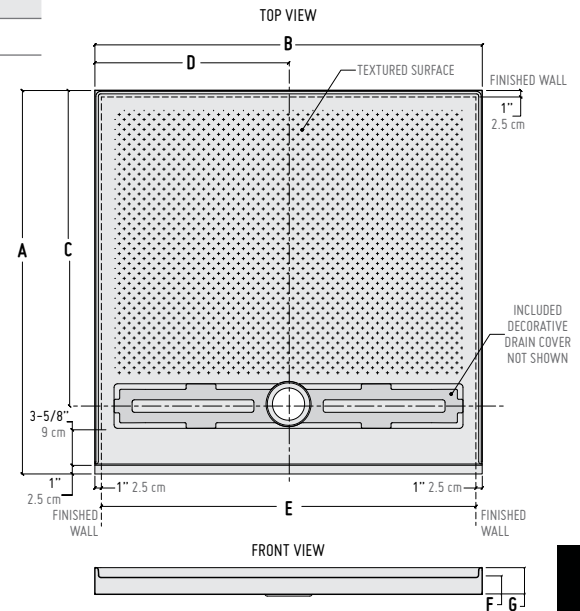

WEIGHTED SHOWER CURTAIN NOT INCLUDED

AD BASES FINISHED FLOOR INSTALLATION

*DIMENSIONS

MODEL	A	B	C	D	E	F	G
ABF3739AD	38 5/8" [98cm]	39" [99cm]	31 1/2" [80cm]	19 1/2" [50cm]	37" [94cm]	1 3/8" [3.5cm]	2 3/4" [7cm]
ABF3763AD	38 1/2" [98cm]	63" [160cm]	31 1/2" [80cm]	31 1/2" [80cm]	61" [115cm]	1 3/8" [3.5cm]	2 3/4" [7cm]