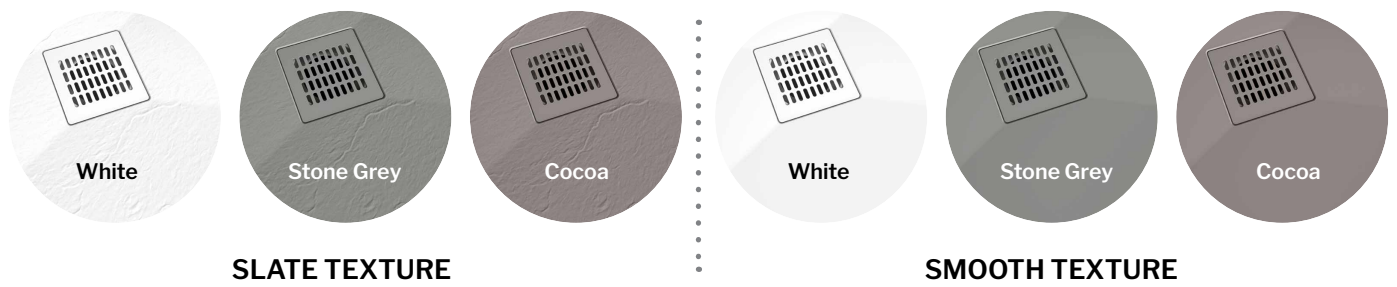

TAVIA SOLID SURFACE BASES

NEW

These low profile solid surface bases offer a simplistic design. The decorative drain cover is perfectly integrated through color and shape. Offered in 3 matte finishes (White, Stone Grey and Cocoa) and 2 textures (Smooth and Slate), this new base has something to compliment any bathroom décor. Each base includes a tiling flange kit, making installation easy for any shower configuration.

DETACHED TILE FLANGES

SPECIALTY

MODEL	A	B	C	D	E	F	G
ATA_3648	36" [91cm]	48" [122cm]	18" [46cm]	24" [61cm]	18" [46cm]	13 3/4" [35cm]	2 3/4" [7cm]
ATA_3260	32" [81cm]	60" [152cm]	16" [41cm]	10" [25cm]	28" [71cm]	14 5/8" [37cm]	2 3/4" [7cm]
ATA_3660	36" [91cm]	60" [152cm]	18" [46cm]	30" [76cm]	25 1/2" [65cm]	15 1/4" [39cm]	2 3/4" [7cm]

*Tolerance on dimensions: ± 1/4" 6 mm