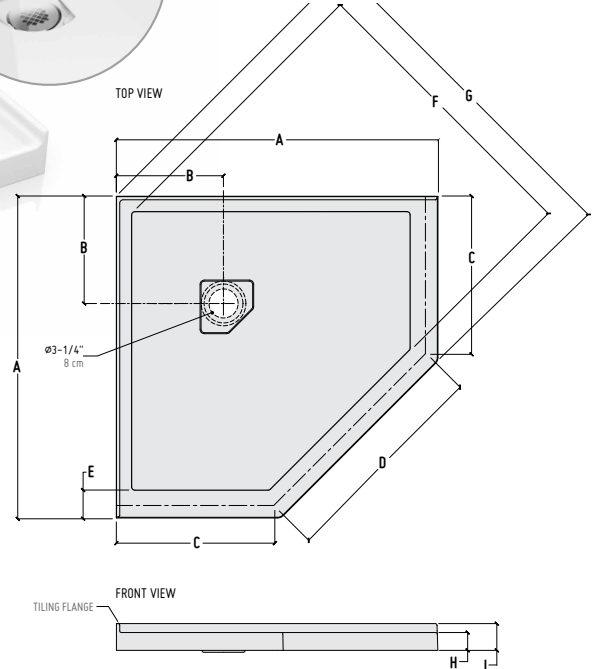

10
year limited
warranty

BASE	COLOR	SIZE	Fibo by FLEURCO	PRICE
ALN36-18-B	White	36" x 36" x 2"	✓	\$1,004
ALN38-18-B	White	38" x 38" x 2"	✓	\$1,054
ALN42-18-B	White	42" x 42" x 2"	✓	\$1,139

*DIMENSIONS

MODEL	A	B	C	D	E	F	G	H	I
ALN36	36" [91cm]	12" [30cm]	17 5/8" [45cm]	24" [61cm]	3" [8cm]	33 1/4" [84cm]	38 1/2" [98cm]	2" [5cm]	3" [8cm]
ALN38	37 1/2" [95cm]	12" [30cm]	19" [48cm]	23 7/8" [60cm]	3" [8cm]	35 1/4" [89cm]	40 3/8" [103cm]	2" [5cm]	3" [8cm]
ALN42	41" [104cm]	12" [30cm]	20" [51cm]	27 1/4" [69cm]	3" [8cm]	38 1/4" [97cm]	43 5/8" [111cm]	2" [5cm]	3" [8cm]