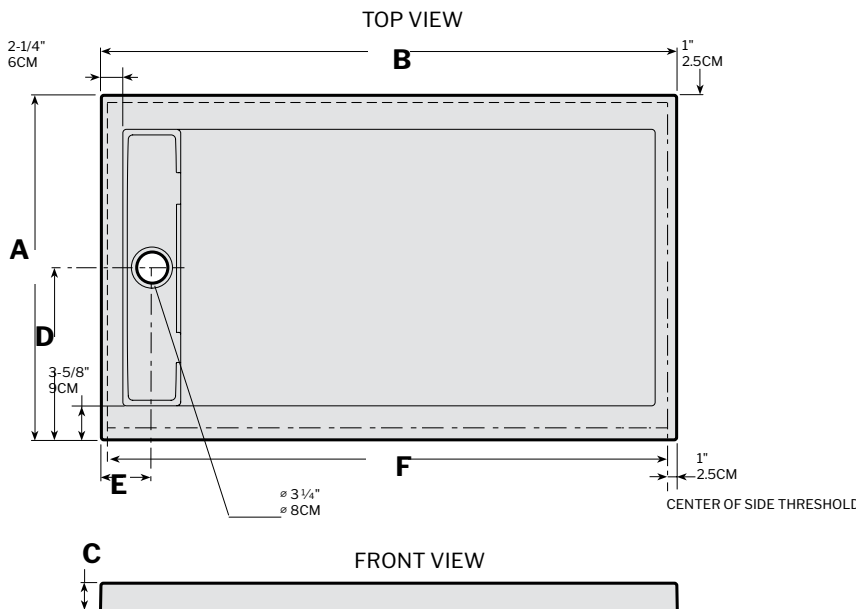

*DIMENSIONS

MODEL	A	B	C	D	E	F
ABE3260	32" [81cm]	60" [152cm]	3" [8cm]	16" [41cm]	5 5/16" [14cm]	58" [147cm]
ABE3648	36" [91cm]	48" [122cm]	3" [8cm]	18" [46cm]	5 5/16" [14cm]	46" [117cm]
ABE3660	36" [91cm]	60" [152cm]	3" [8cm]	18" [46cm]	5 5/16" [14cm]	58" [147cm]

*Tolerance on dimensions: ± 1/4" 6 mm