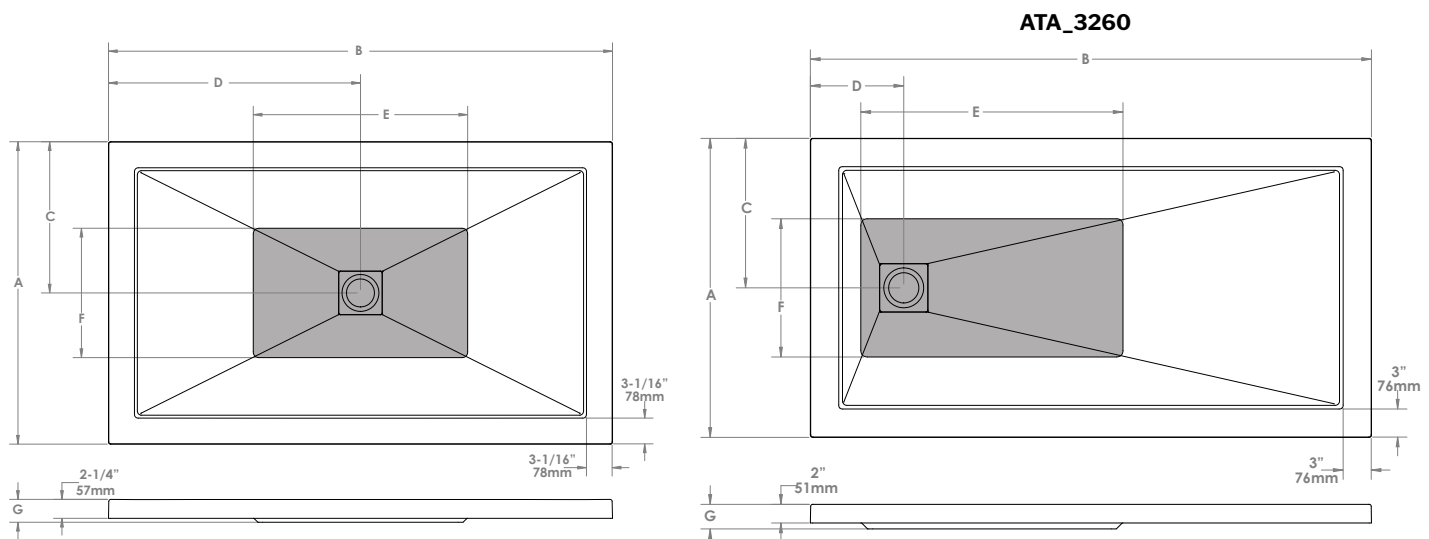

SPECIALTY

*DIMENSIONS