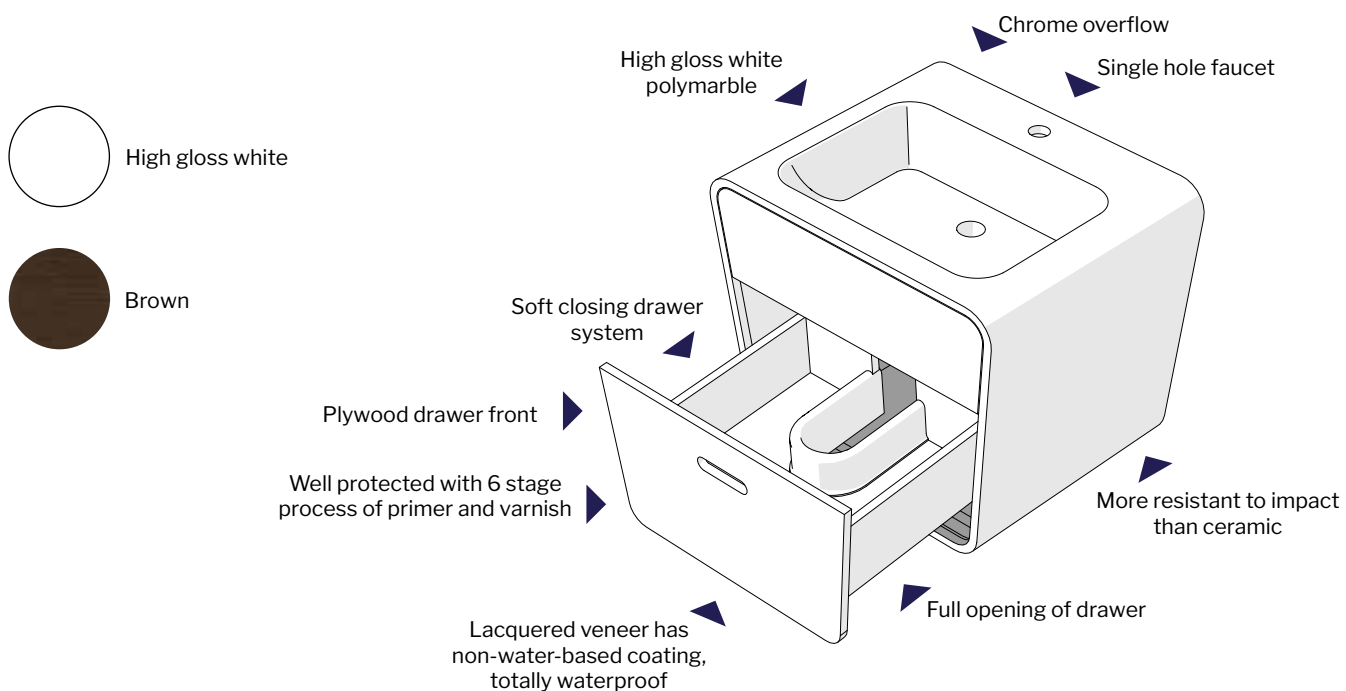

Tolerance on dimensions: ± 1/4" (6mm)

CELESTIAL

MODEL	SIZE	COLOR	FAUCET	PRICE
LVAP24L-W	23 5/8"W x 16 7/8"D x 20 7/8"H	White	LEFT SIDE	\$1,152
LVAP24L-B	23 5/8"W x 16 7/8"D x 20 7/8"H	Brown	LEFT SIDE	\$1,190
*LVAP24R-W NEW!	23 5/8"W x 16 7/8"D x 20 7/8"H	White	RIGHT SIDE	\$1,152
*LVAP24R-B	23 5/8"W x 16 7/8"D x 20 7/8"H	Brown	RIGHT SIDE	\$1,190

*Coming soon

Tolerance on dimensions: ± 1/4" (6mm)

APOGEE

*MODEL LVAP24R-B

*Coming soon

MODEL	SIZE	COLOR	PRICE
LVRA24-W	23"W x 19 5/8"D x 20"H	White	\$1,402
LVRA24-B	23"W x 19 5/8"D x 20"H	Brown	\$1,430

Tolerance on dimensions: ± 1/4" (6mm)