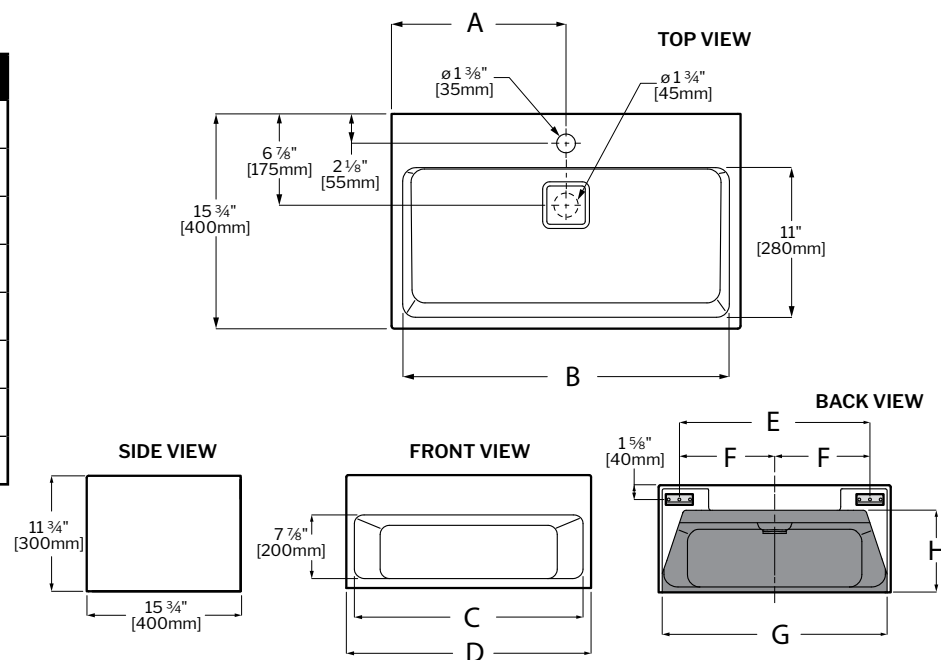

MODEL	SIZE	COLOR	PRICE
MERIDIAN PETITE	LVME18-W	White	\$546
MERIDIAN GRANDE	LVME26-W	White	\$654

	LVME18	LVME26
A	8 7/8" [225MM]	12 3/4" [325MM]
B	16 1/8" [410MM]	24" [610MM]
C	16 1/8" [410MM]	24" [610MM]
D	17 3/4" [450MM]	25 5/8" [650MM]
E	12 5/8" [320MM]	20 1/2" [520MM]
F	6 5/16" [160MM]	10 1/4" [260MM]
G	16 7/8" [430MM]	24 3/4" [630MM]
H	11" [280MM]	9" [230MM]

Tolerance on dimensions: ± 1/4" (6mm)

MERIDIAN PETITE

	MODEL	SIZE	COLOR	PRICE
TIDE PETITE	LVTI18-W	17 3/4"W x 12 5/8"D x 20 7/8"H	White	\$768
	LVTI18-B	17 3/4"W x 12 5/8"D x 20 7/8"H	Brown	\$810
TIDE GRANDE	LVTI24-W	23 5/8"W x 15 3/4"D x 20 7/8"H	White	\$878
	LVTI24-B	23 5/8"W x 15 3/4"D x 20 7/8"H	Brown	\$920

	LVTI18	LVTI24
A	12 5/8" [320MM]	15 3/4" [400MM]
B	9 5/8" [245MM]	11 3/4" [300MM]
C	12" [310MM]	17 3/4" [450MM]
D	17 3/4" [450MM]	23 5/8" [600MM]
E	12 5/8" [320MM]	15 3/4" [400MM]
F	18 7/8" [480MM]	19" [480MM]
G	12 3/8" [315MM]	15 1/2" [395MM]
H	13 3/8" [340MM]	16 3/8" [415MM]
I	17 1/2" [445MM]	23 3/8" [595MM]
J	13" [330MM]	13 1/2" [344MM]
K	13 1/8" [330MM]	7 7/8" [200MM]
L	16 1/8" [410MM]	22" [560MM]

Tolerance on dimensions: ± 1/4" (6mm)

CELESTIAL

MODEL	SIZE	COLOR	FAUCET	PRICE
LVAP24L-W	23 5/8"W x 16 7/8"D x 20 7/8"H	White	LEFT SIDE	\$1,152
LVAP24L-B	23 5/8"W x 16 7/8"D x 20 7/8"H	Brown	LEFT SIDE	\$1,190
*LVAP24R-W NEW!	23 5/8"W x 16 7/8"D x 20 7/8"H	White	RIGHT SIDE	\$1,152
*LVAP24R-B	23 5/8"W x 16 7/8"D x 20 7/8"H	Brown	RIGHT SIDE	\$1,190