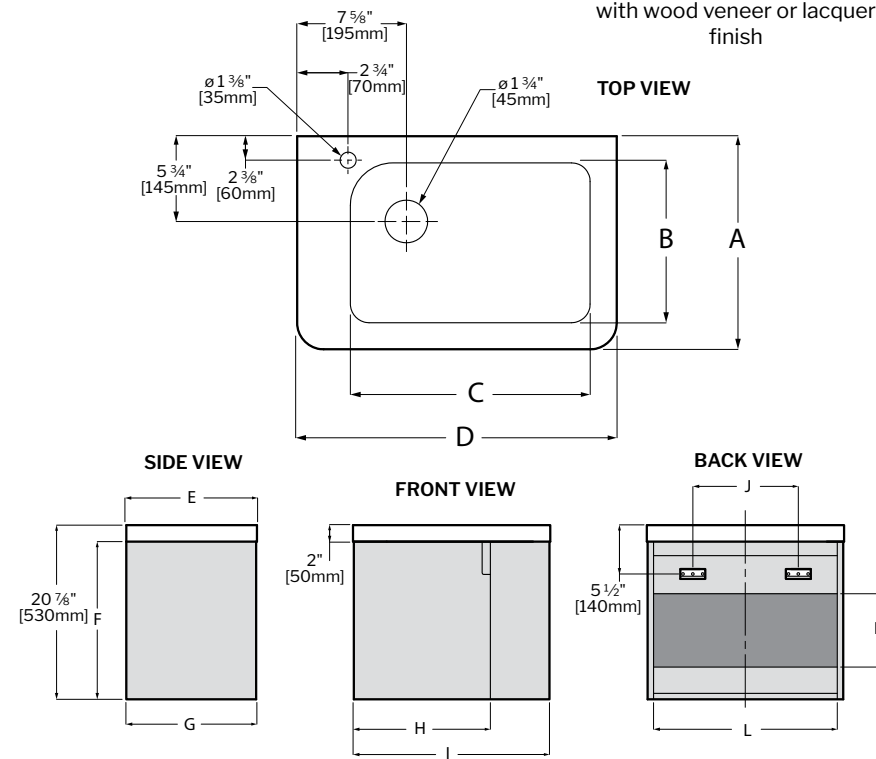

Tolerance on dimensions: ± 1/4" (6mm)

MERIDIAN PETITE

	MODEL	SIZE	COLOR	PRICE
TIDE PETITE	LVTI18-W	17 3/4"W x 12 5/8"D x 20 7/8"H	White	\$768
	LVTI18-B	17 3/4"W x 12 5/8"D x 20 7/8"H	Brown	\$810
TIDE GRANDE	LVTI24-W	23 5/8"W x 15 3/4"D x 20 7/8"H	White	\$878
	LVTI24-B	23 5/8"W x 15 3/4"D x 20 7/8"H	Brown	\$920

	LVTI18	LVTI24
A	12 5/8" [320MM]	15 3/4" [400MM]
B	9 5/8" [245MM]	11 3/4" [300MM]
C	12" [310MM]	17 3/4" [450MM]
D	17 3/4" [450MM]	23 5/8" [600MM]
E	12 5/8" [320MM]	15 3/4" [400MM]
F	18 7/8" [480MM]	19" [480MM]
G	12 3/8" [315MM]	15 1/2" [395MM]
H	13 3/8" [340MM]	16 3/8" [415MM]
I	17 1/2" [445MM]	23 3/8" [595MM]
J	13" [330MM]	13 1/2" [344MM]
K	13 1/8" [330MM]	7 7/8" [200MM]
L	16 1/8" [410MM]	22" [560MM]

Tolerance on dimensions: ± 1/4" (6mm)

CELESTIAL

MODEL	SIZE	COLOR	FAUCET	PRICE
LVAP24L-W	23 5/8"W x 16 7/8"D x 20 7/8"H	White	LEFT SIDE	\$1,152
LVAP24L-B	23 5/8"W x 16 7/8"D x 20 7/8"H	Brown	LEFT SIDE	\$1,190
*LVAP24R-W NEW!	23 5/8"W x 16 7/8"D x 20 7/8"H	White	RIGHT SIDE	\$1,152
*LVAP24R-B	23 5/8"W x 16 7/8"D x 20 7/8"H	Brown	RIGHT SIDE	\$1,190

*Coming soon

Tolerance on dimensions: ± 1/4" (6mm)

APOGEE

*MODEL LVAP24R-B

*Coming soon

MODEL	SIZE	COLOR	PRICE
LVRA24-W	23"W x 19 5/8"D x 20"H	White	\$1,402
LVRA24-B	23"W x 19 5/8"D x 20"H	Brown	\$1,430

Tolerance on dimensions: ± 1/4" (6mm)