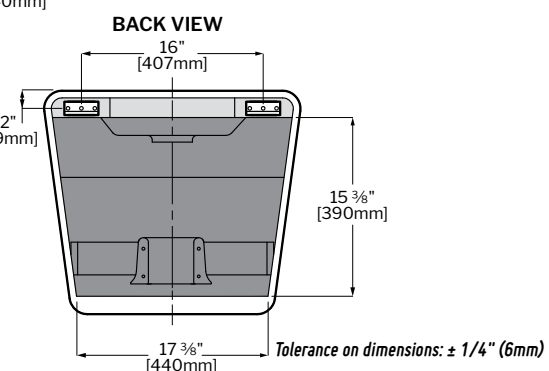

	LVTI18	LVTI24
A	12 5/8" [320MM]	15 3/4" [400MM]
B	9 5/8" [245MM]	11 3/4" [300MM]
C	12" [310MM]	17 3/4" [450MM]
D	17 3/4" [450MM]	23 5/8" [600MM]
E	12 5/8" [320MM]	15 3/4" [400MM]
F	18 7/8" [480MM]	19" [480MM]
G	12 3/8" [315MM]	15 1/2" [395MM]
H	13 3/8" [340MM]	16 3/8" [415MM]
I	17 1/2" [445MM]	23 3/8" [595MM]
J	13" [330MM]	13 1/2" [344MM]
K	13 1/8" [330MM]	7 7/8" [200MM]
L	16 1/8" [410MM]	22" [560MM]

Tolerance on dimensions: ± 1/4" (6mm)

CELESTIAL

MODEL	SIZE	COLOR	FAUCET	PRICE
LVAP24L-W	23 5/8"W x 16 7/8"D x 20 7/8"H	White	LEFT SIDE	\$1,152
LVAP24L-B	23 5/8"W x 16 7/8"D x 20 7/8"H	Brown	LEFT SIDE	\$1,190
*LVAP24R-W NEW!	23 5/8"W x 16 7/8"D x 20 7/8"H	White	RIGHT SIDE	\$1,152
*LVAP24R-B	23 5/8"W x 16 7/8"D x 20 7/8"H	Brown	RIGHT SIDE	\$1,190

*Coming soon

Tolerance on dimensions: ± 1/4" (6mm)

APOGEE

*MODEL LVAP24R-B

*Coming soon

MODEL	SIZE	COLOR	PRICE
LVRA24-W	23"W x 19 5/8"D x 20"H	White	\$1,402
LVRA24-B	23"W x 19 5/8"D x 20"H	Brown	\$1,430

Tolerance on dimensions: ± 1/4" (6mm)