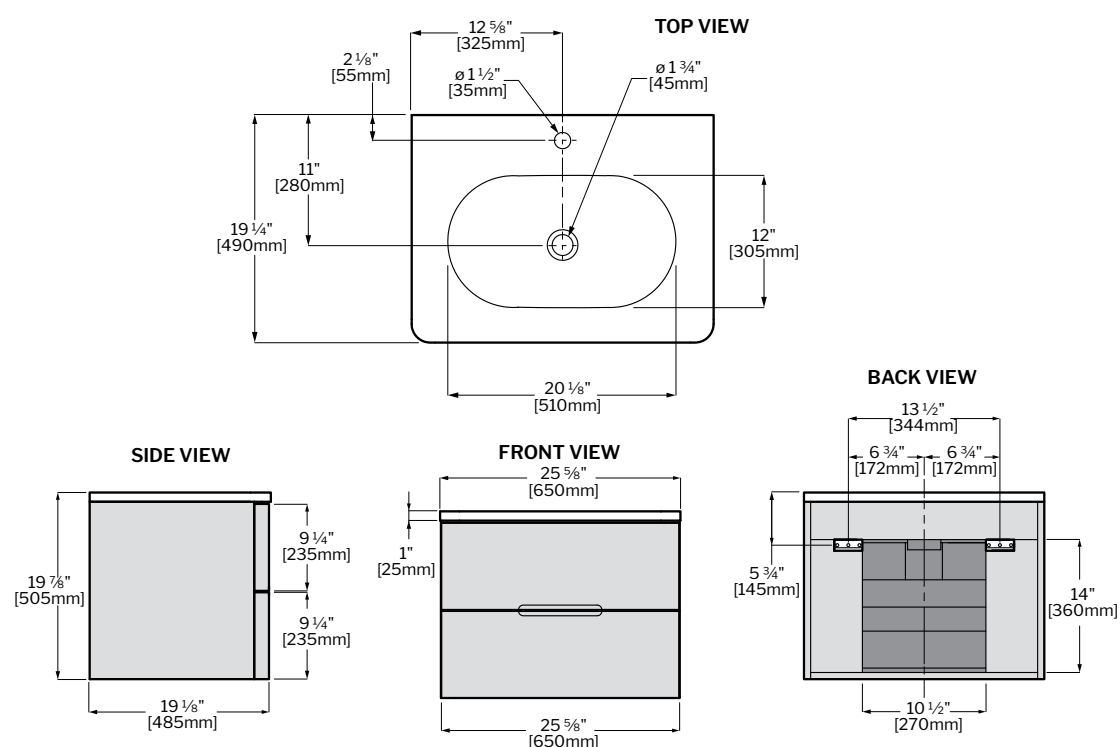

	LVTI18	LVTI24
A	12 5/8" [320MM]	15 3/4" [400MM]
B	9 5/8" [245MM]	11 3/4" [300MM]
C	12" [310MM]	17 3/4" [450MM]
D	17 3/4" [450MM]	23 5/8" [600MM]
E	12 5/8" [320MM]	15 3/4" [400MM]
F	18 7/8" [480MM]	19" [480MM]
G	12 3/8" [315MM]	15 1/2" [395MM]
H	13 3/8" [340MM]	16 3/8" [415MM]
I	17 1/2" [445MM]	23 3/8" [595MM]
J	13" [330MM]	13 1/2" [344MM]
K	13 1/8" [330MM]	7 7/8" [200MM]
L	16 1/8" [410MM]	22" [560MM]

Tolerance on dimensions: ± 1/4" (6mm)

TIDE PETITE

MODEL LVTI18-B

www.fleurcoluna.com

CELESTIAL VANITY

MODEL	SIZE	COLOR	PRICE
LVCE26-W	25 5/8" W x 19 1/4" D x 19 7/8" H	White	\$1,078
LVCE26-B	25 5/8" W x 19 1/4" D x 19 7/8" H	Brown	\$1,130

Tolerance on dimensions: ± 1/4" (6mm)

CELESTIAL

MODEL	SIZE	COLOR	FAUCET	PRICE
LVAP24L-W	23 5/8"W x 16 7/8"D x 20 7/8"H	White	LEFT SIDE	\$1,152
LVAP24L-B	23 5/8"W x 16 7/8"D x 20 7/8"H	Brown	LEFT SIDE	\$1,190
*LVAP24R-W NEW!	23 5/8"W x 16 7/8"D x 20 7/8"H	White	RIGHT SIDE	\$1,152
*LVAP24R-B	23 5/8"W x 16 7/8"D x 20 7/8"H	Brown	RIGHT SIDE	\$1,190

*Coming soon

Tolerance on dimensions: ± 1/4" (6mm)

APOGEE

*MODEL LVAP24R-B

*Coming soon

MODEL	SIZE	COLOR	PRICE
LVRA24-W	23"W x 19 5/8"D x 20"H	White	\$1,402
LVRA24-B	23"W x 19 5/8"D x 20"H	Brown	\$1,430

Tolerance on dimensions: ± 1/4" (6mm)