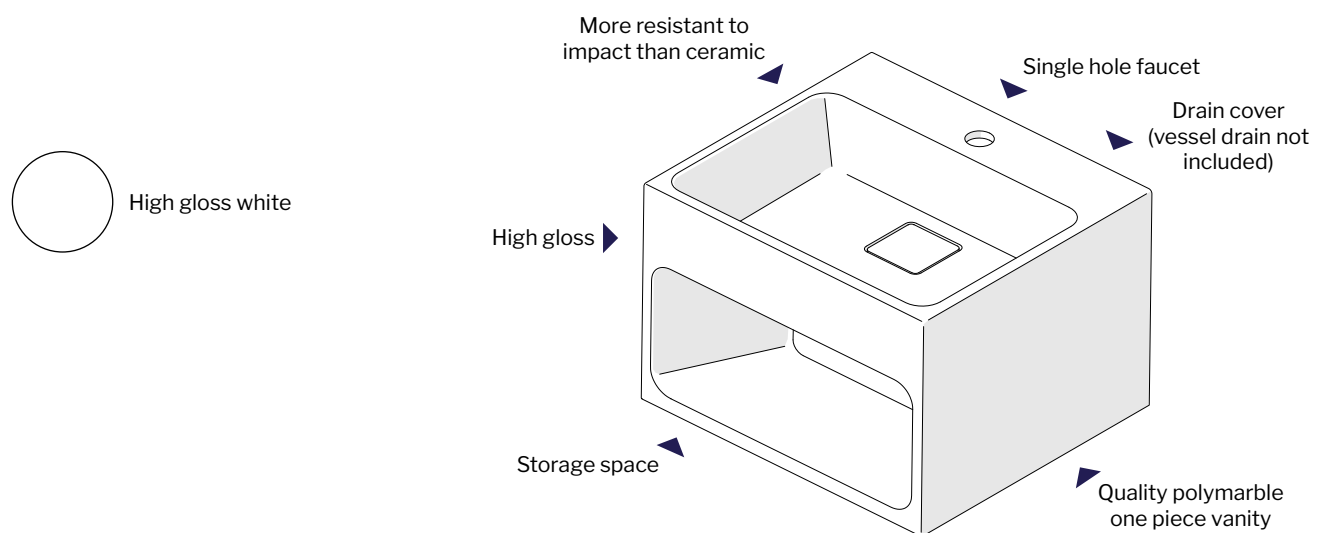

MERIDIAN PETITE.....2-3

MERIDIAN GRANDE.....2-3

TIDE PETITE.....4-5

TIDE GRANDE.....4-5

CELESTIAL6-7

APOGEE.....8-9

RADIUS 10-11

FINISH SAMPLES 12

MODEL	SIZE	COLOR	PRICE
MERIDIAN PETITE	LVME18-W	White	\$546
MERIDIAN GRANDE	LVME26-W	White	\$654

	LVME18	LVME26
A	8 7/8" [225MM]	12 3/4" [325MM]
B	16 1/8" [410MM]	24" [610MM]
C	16 1/8" [410MM]	24" [610MM]
D	17 3/4" [450MM]	25 5/8" [650MM]
E	12 5/8" [320MM]	20 1/2" [520MM]
F	6 5/16" [160MM]	10 1/4" [260MM]
G	16 7/8" [430MM]	24 3/4" [630MM]
H	11" [280MM]	9" [230MM]

Tolerance on dimensions: ± 1/4" (6mm)

CELESTIAL

MODEL	SIZE	COLOR	FAUCET	PRICE
LVAP24L-W	23 5/8"W x 16 7/8"D x 20 7/8"H	White	LEFT SIDE	\$1,152
LVAP24L-B	23 5/8"W x 16 7/8"D x 20 7/8"H	Brown	LEFT SIDE	\$1,190
*LVAP24R-W NEW!	23 5/8"W x 16 7/8"D x 20 7/8"H	White	RIGHT SIDE	\$1,152
*LVAP24R-B	23 5/8"W x 16 7/8"D x 20 7/8"H	Brown	RIGHT SIDE	\$1,190

*Coming soon

Tolerance on dimensions: ± 1/4" (6mm)

APOGEE

*MODEL LVAP24R-B

*Coming soon

MODEL	SIZE	COLOR	PRICE
LVRA24-W	23"W x 19 5/8"D x 20"H	White	\$1,402
LVRA24-B	23"W x 19 5/8"D x 20"H	Brown	\$1,430

Tolerance on dimensions: ± 1/4" (6mm)