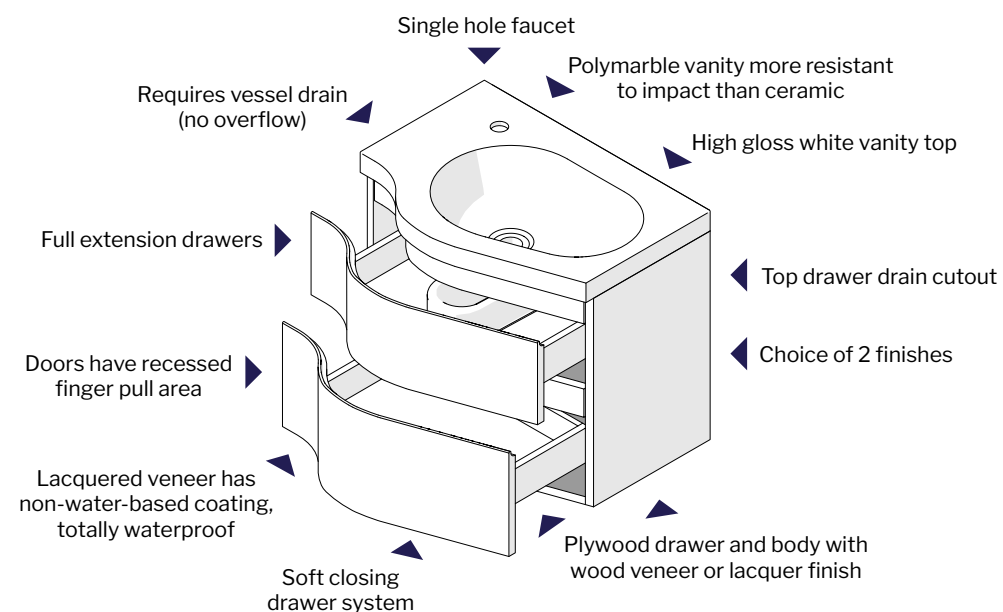

Tolerance on dimensions: ± 1/4" (6mm)

CELESTIAL

MODEL	SIZE	COLOR	FAUCET	PRICE
LVAP24L-W	23 5/8"W x 16 7/8"D x 20 7/8"H	White	LEFT SIDE	\$1,152
LVAP24L-B	23 5/8"W x 16 7/8"D x 20 7/8"H	Brown	LEFT SIDE	\$1,190
*LVAP24R-W NEW!	23 5/8"W x 16 7/8"D x 20 7/8"H	White	RIGHT SIDE	\$1,152
*LVAP24R-B	23 5/8"W x 16 7/8"D x 20 7/8"H	Brown	RIGHT SIDE	\$1,190

*Coming soon

Tolerance on dimensions: ± 1/4" (6mm)

APOGEE

*MODEL LVAP24R-B

*Coming soon

MODEL	SIZE	COLOR	PRICE
LVRA24-W	23"W x 19 5/8"D x 20"H	White	\$1,402
LVRA24-B	23"W x 19 5/8"D x 20"H	Brown	\$1,430

Tolerance on dimensions: ± 1/4" (6mm)