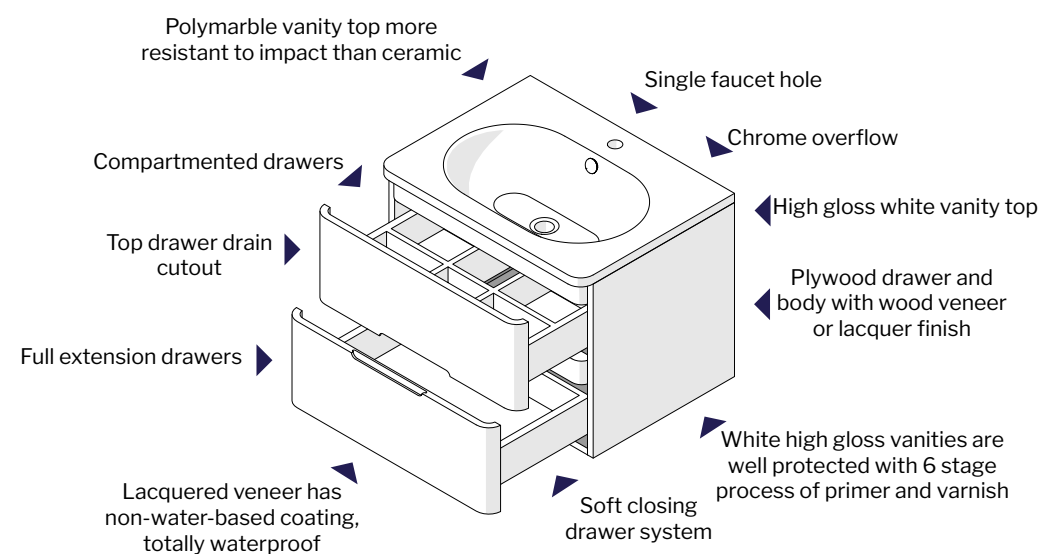

Tolerance on dimensions: ± 1/4" (6mm)

TIDE PETITE

MODEL LVTI18-B

www.fleurcoluna.com

CELESTIAL VANITY

MODEL	SIZE	COLOR	PRICE
LVCE26-W	25 5/8" W x 19 1/4" D x 19 7/8" H	White	\$1,078
LVCE26-B	25 5/8" W x 19 1/4" D x 19 7/8" H	Brown	\$1,130

Tolerance on dimensions: ± 1/4" (6mm)

CELESTIAL

MODEL	SIZE	COLOR	FAUCET	PRICE
LVAP24L-W	23 5/8"W x 16 7/8"D x 20 7/8"H	White	LEFT SIDE	\$1,152
LVAP24L-B	23 5/8"W x 16 7/8"D x 20 7/8"H	Brown	LEFT SIDE	\$1,190
*LVAP24R-W NEW!	23 5/8"W x 16 7/8"D x 20 7/8"H	White	RIGHT SIDE	\$1,152
*LVAP24R-B	23 5/8"W x 16 7/8"D x 20 7/8"H	Brown	RIGHT SIDE	\$1,190