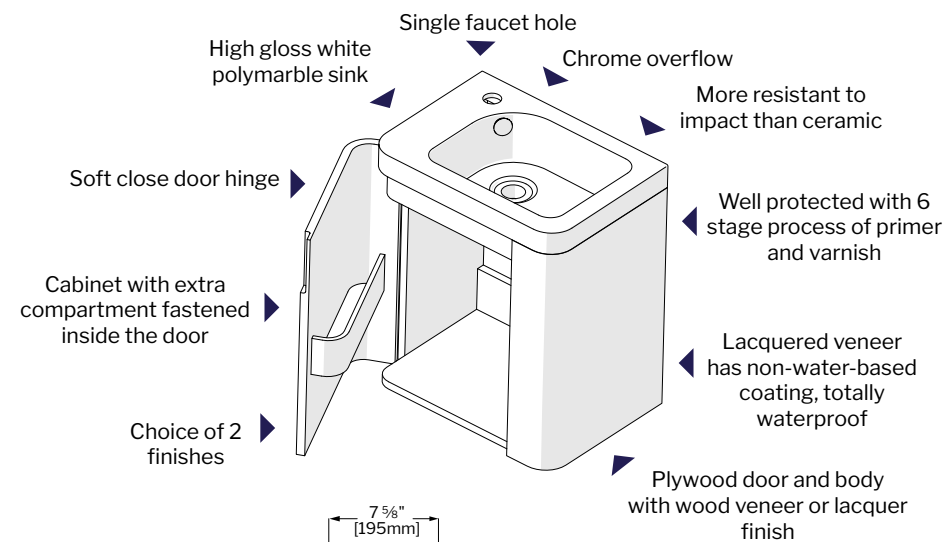

MODEL	SIZE	COLOR	PRICE
TIDE PETITE	LVTI18-W	17 3/4"W x 12 5/8"D x 20 7/8"H	White	$768
	LVTI18-B	17 3/4"W x 12 5/8"D x 20 7/8"H	Brown	$810
TIDE GRANDE	LVTI24-W	23 5/8"W x 15 3/4"D x 20 7/8"H	White	$878
	LVTI24-B	23 5/8"W x 15 3/4"D x 20 7/8"H	Brown	$920