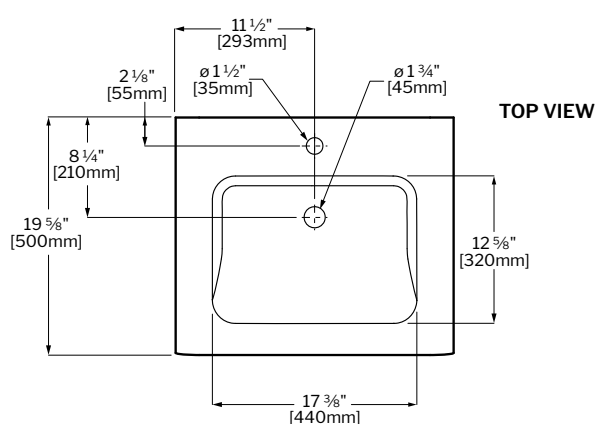

	LVTI18	LVTI24
A	12 5/8" [320MM]	15 3/4" [400MM]
B	9 5/8" [245MM]	11 3/4" [300MM]
C	12" [310MM]	17 3/4" [450MM]
D	17 3/4" [450MM]	23 5/8" [600MM]
E	12 5/8" [320MM]	15 3/4" [400MM]
F	18 7/8" [480MM]	19" [480MM]
G	12 3/8" [315MM]	15 1/2" [395MM]
H	13 3/8" [340MM]	16 3/8" [415MM]
I	17 1/2" [445MM]	23 3/8" [595MM]
J	13" [330MM]	13 1/2" [344MM]
K	13 1/8" [330MM]	7 7/8" [200MM]
L	16 1/8" [410MM]	22" [560MM]

Tolerance on dimensions: ± 1/4" (6mm)

TIDE PETITE

MODEL LVTI18-B

www.fleurcoluna.com

CELESTIAL VANITY

MODEL	SIZE	COLOR	PRICE
LVCE26-W	25 5/8" W x 19 1/4" D x 19 7/8" H	White	\$1,078
LVCE26-B	25 5/8" W x 19 1/4" D x 19 7/8" H	Brown	\$1,130

Tolerance on dimensions: ± 1/4" (6mm)

CELESTIAL

MODEL	SIZE	COLOR	FAUCET	PRICE
LVAP24L-W	23 5/8"W x 16 7/8"D x 20 7/8"H	White	LEFT SIDE	\$1,152
LVAP24L-B	23 5/8"W x 16 7/8"D x 20 7/8"H	Brown	LEFT SIDE	\$1,190
*LVAP24R-W NEW!	23 5/8"W x 16 7/8"D x 20 7/8"H	White	RIGHT SIDE	\$1,152
*LVAP24R-B	23 5/8"W x 16 7/8"D x 20 7/8"H	Brown	RIGHT SIDE	\$1,190

*Coming soon

Tolerance on dimensions: ± 1/4" (6mm)

APOGEE

*MODEL LVAP24R-B

*Coming soon

MODEL	SIZE	COLOR	PRICE
LVRA24-W	23"W x 19 5/8"D x 20"H	White	\$1,402
LVRA24-B	23"W x 19 5/8"D x 20"H	Brown	\$1,430

Tolerance on dimensions: ± 1/4" (6mm)