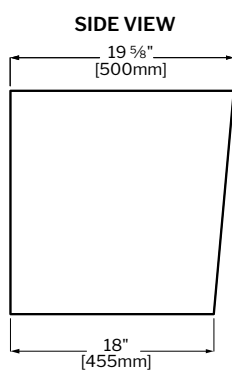

MODEL	SIZE	COLOR	PRICE
MERIDIAN PETITE	LVME18-W	White	\$546
MERIDIAN GRANDE	LVME26-W	White	\$654

	LVME18	LVME26
A	8 7/8" [225MM]	12 3/4" [325MM]
B	16 1/8" [410MM]	24" [610MM]
C	16 1/8" [410MM]	24" [610MM]
D	17 3/4" [450MM]	25 5/8" [650MM]
E	12 5/8" [320MM]	20 1/2" [520MM]
F	6 5/16" [160MM]	10 1/4" [260MM]
G	16 7/8" [430MM]	24 3/4" [630MM]
H	11" [280MM]	9" [230MM]

	LVTI18	LVTI24
A	12 5/8" [320MM]	15 3/4" [400MM]
B	9 5/8" [245MM]	11 3/4" [300MM]
C	12" [310MM]	17 3/4" [450MM]
D	17 3/4" [450MM]	23 5/8" [600MM]
E	12 5/8" [320MM]	15 3/4" [400MM]
F	18 7/8" [480MM]	19" [480MM]
G	12 3/8" [315MM]	15 1/2" [395MM]
H	13 3/8" [340MM]	16 3/8" [415MM]
I	17 1/2" [445MM]	23 3/8" [595MM]
J	13" [330MM]	13 1/2" [344MM]
K	13 1/8" [330MM]	7 7/8" [200MM]
L	16 1/8" [410MM]	22" [560MM]

Tolerance on dimensions: ± 1/4" (6mm)

CELESTIAL

MODEL	SIZE	COLOR	FAUCET	PRICE
LVAP24L-W	23 5/8"W x 16 7/8"D x 20 7/8"H	White	LEFT SIDE	\$1,152
LVAP24L-B	23 5/8"W x 16 7/8"D x 20 7/8"H	Brown	LEFT SIDE	\$1,190
*LVAP24R-W NEW!	23 5/8"W x 16 7/8"D x 20 7/8"H	White	RIGHT SIDE	\$1,152
*LVAP24R-B	23 5/8"W x 16 7/8"D x 20 7/8"H	Brown	RIGHT SIDE	\$1,190

*Coming soon

Tolerance on dimensions: ± 1/4" (6mm)

APOGEE

*MODEL LVAP24R-B

*Coming soon

MODEL	SIZE	COLOR	PRICE
LVRA24-W	23"W x 19 5/8"D x 20"H	White	\$1,402
LVRA24-B	23"W x 19 5/8"D x 20"H	Brown	\$1,430

Tolerance on dimensions: ± 1/4" (6mm)