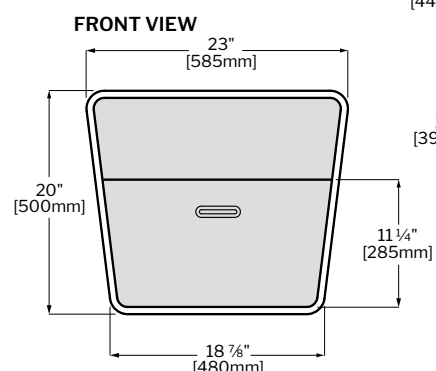

	LVTI18	LVTI24
A	12 5/8" [320MM]	15 3/4" [400MM]
B	9 5/8" [245MM]	11 3/4" [300MM]
C	12" [310MM]	17 3/4" [450MM]
D	17 3/4" [450MM]	23 5/8" [600MM]
E	12 5/8" [320MM]	15 3/4" [400MM]
F	18 7/8" [480MM]	19" [480MM]
G	12 3/8" [315MM]	15 1/2" [395MM]
H	13 3/8" [340MM]	16 3/8" [415MM]
I	17 1/2" [445MM]	23 3/8" [595MM]
J	13" [330MM]	13 1/2" [344MM]
K	13 1/8" [330MM]	7 7/8" [200MM]
L	16 1/8" [410MM]	22" [560MM]

Tolerance on dimensions: ± 1/4" (6mm)

TIDE PETITE

MODEL LVTI18-B

www.fleurcoluna.com

CELESTIAL VANITY

MODEL	SIZE	COLOR	PRICE
LVCE26-W	25 5/8" W x 19 1/4" D x 19 7/8" H	White	\$1,078
LVCE26-B	25 5/8" W x 19 1/4" D x 19 7/8" H	Brown	\$1,130

Tolerance on dimensions: ± 1/4" (6mm)

CELESTIAL

MODEL	SIZE	COLOR	FAUCET	PRICE
LVAP24L-W	23 5/8"W x 16 7/8"D x 20 7/8"H	White	LEFT SIDE	\$1,152
LVAP24L-B	23 5/8"W x 16 7/8"D x 20 7/8"H	Brown	LEFT SIDE	\$1,190
*LVAP24R-W NEW!	23 5/8"W x 16 7/8"D x 20 7/8"H	White	RIGHT SIDE	\$1,152
*LVAP24R-B	23 5/8"W x 16 7/8"D x 20 7/8"H	Brown	RIGHT SIDE	\$1,190

*Coming soon

Tolerance on dimensions: ± 1/4" (6mm)

APOGEE

*MODEL LVAP24R-B

*Coming soon

MODEL	SIZE	COLOR	PRICE
LVRA24-W	23"W x 19 5/8"D x 20"H	White	\$1,402
LVRA24-B	23"W x 19 5/8"D x 20"H	Brown	\$1,430

Tolerance on dimensions: ± 1/4" (6mm)