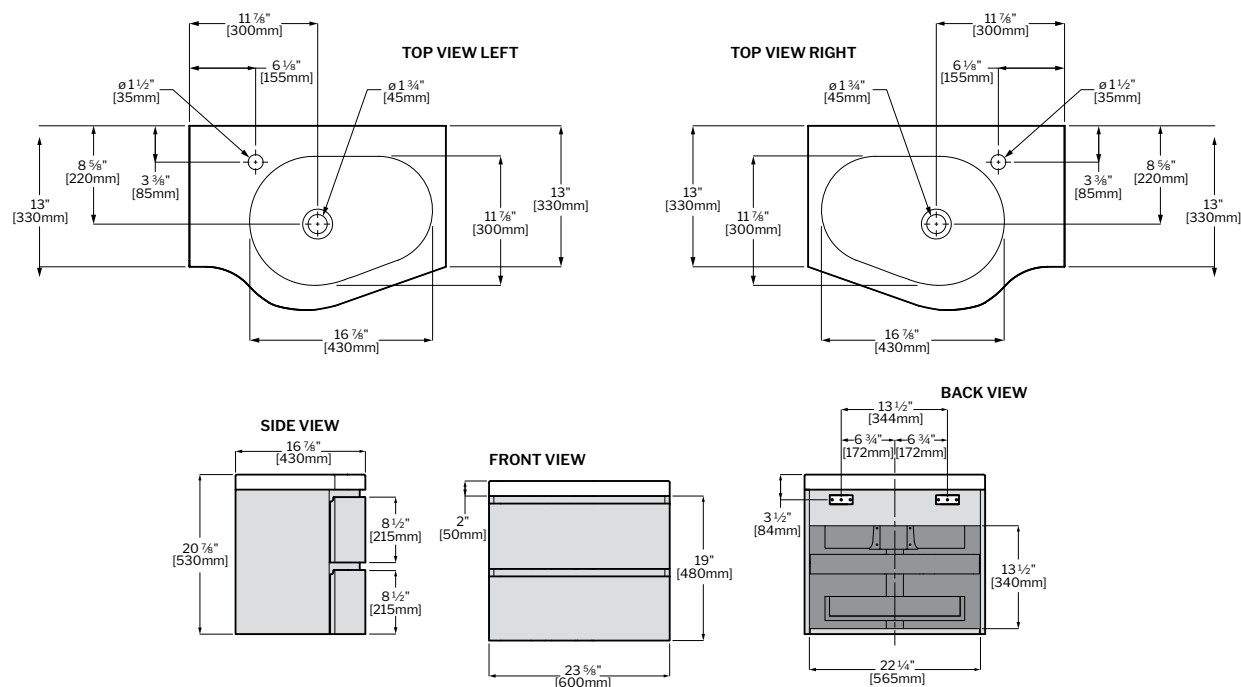

	LVTI18	LVTI24
A	12 5/8" [320MM]	15 3/4" [400MM]
B	9 5/8" [245MM]	11 3/4" [300MM]
C	12" [310MM]	17 3/4" [450MM]
D	17 3/4" [450MM]	23 5/8" [600MM]
E	12 5/8" [320MM]	15 3/4" [400MM]
F	18 7/8" [480MM]	19" [480MM]
G	12 3/8" [315MM]	15 1/2" [395MM]
H	13 3/8" [340MM]	16 3/8" [415MM]
I	17 1/2" [445MM]	23 3/8" [595MM]
J	13" [330MM]	13 1/2" [344MM]
K	13 1/8" [330MM]	7 7/8" [200MM]
L	16 1/8" [410MM]	22" [560MM]

Tolerance on dimensions: ± 1/4" (6mm)

CELESTIAL

MODEL	SIZE	COLOR	FAUCET	PRICE
LVAP24L-W	23 5/8"W x 16 7/8"D x 20 7/8"H	White	LEFT SIDE	\$1,152
LVAP24L-B	23 5/8"W x 16 7/8"D x 20 7/8"H	Brown	LEFT SIDE	\$1,190
*LVAP24R-W NEW!	23 5/8"W x 16 7/8"D x 20 7/8"H	White	RIGHT SIDE	\$1,152
*LVAP24R-B	23 5/8"W x 16 7/8"D x 20 7/8"H	Brown	RIGHT SIDE	\$1,190

*Coming soon

Tolerance on dimensions: ± 1/4" (6mm)

APOGEE

*MODEL LVAP24R-B

*Coming soon

MODEL	SIZE	COLOR	PRICE
LVRA24-W	23"W x 19 5/8"D x 20"H	White	\$1,402
LVRA24-B	23"W x 19 5/8"D x 20"H	Brown	\$1,430

Tolerance on dimensions: ± 1/4" (6mm)