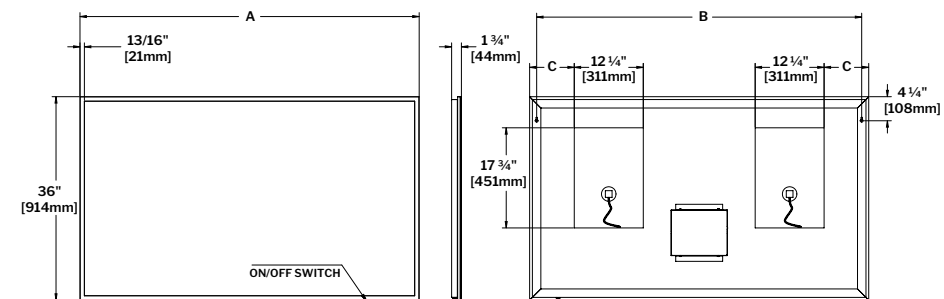

Tolerance on dimensions: ± 1/4" (6mm)

DOUBLE CENTERED DEFOGGER

MODEL	A	B
MHA4236	42" [1067MM]	39 1/2" [1003MM]
MHA4836	48" [1219MM]	45 1/2" [1156MM]

Tolerance on dimensions: ± 1/4" (6mm)

DOUBLE SPLIT DEFOGGER

MODEL	A	B	C
MHA5436	54" [1372MM]	51 1/2" [1308MM]	12 1/4" [311MM]
MHA6036	60" [1524MM]	57 1/2" [1461MM]	8" [203MM]
MHA7236	72" [1829MM]	69 1/2" [1765MM]	10" [254MM]

Tolerance on dimensions: ± 1/4" (6mm)