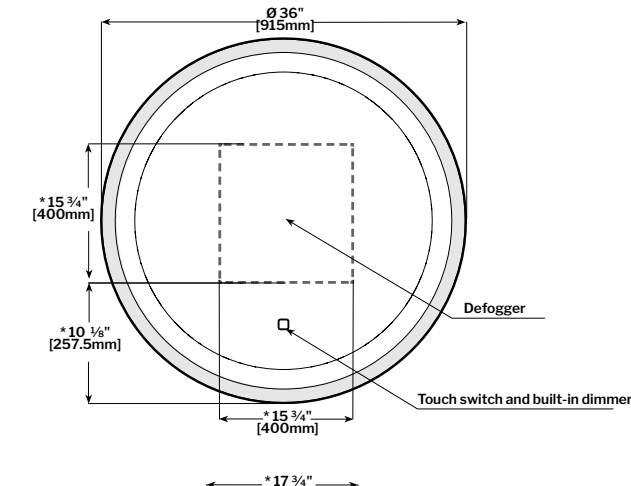

MSOR3636-33
SINGLE CENTERED DEFOGGER

The mirror is fitted with a plug. A recessed receptacle is required for a proper wall mount installation.

RECESSED RECEPTACLE FOR WALL MOUNT (NOT INCLUDED)

Recommended zone for the recessed outlet.

Reference only (approximate dimension).
Product specifications are subject to change without notice.