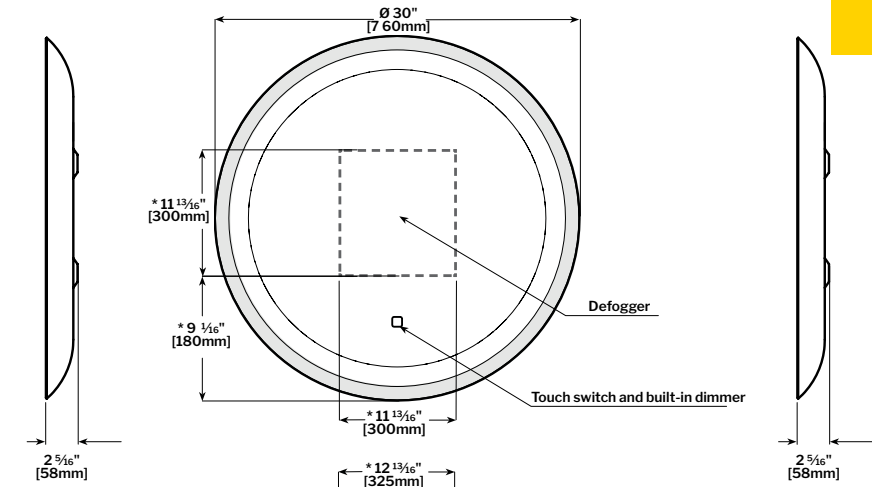

MODEL	A	B	C
MHA5436	54" [1372MM]	51 1/2" [1308MM]	12 1/4" [311MM]
MHA6036	60" [1524MM]	57 1/2" [1461MM]	8" [203MM]
MHA7236	72" [1829MM]	69 1/2" [1765MM]	10" [254MM]

Tolerance on dimensions: ± 1/4" (6mm)

HALO ROUND

Tolerance on dimensions: ± 1/4" (6mm)

SINGLE CENTERED DEFOGGER

MODEL	A	B
MSU2436	24" [610MM]	21 3/4" [552MM]
MSU3036	30" [762MM]	27 3/4" [705MM]
MSU3636	36" [914MM]	33 3/4" [857MM]

Tolerance on dimensions: ± 1/4" (6mm)

DOUBLE CENTERED DEFOGGER

MODEL	A	B
MSU4236	42" [1067MM]	39 3/4" [1010MM]
MSU4836	48" [1219MM]	45 3/4" [1162MM]

Tolerance on dimensions: ± 1/4" (6mm)

MSOR2424-33
SINGLE CENTERED DEFOGGER

MSOR3030-33
SINGLE CENTERED DEFOGGER