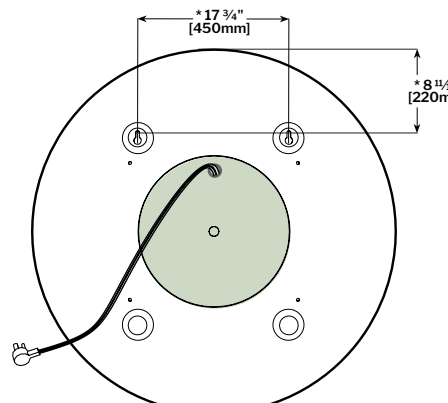

MSOR3636-33
SINGLE CENTERED DEFOGGER

The mirror is fitted with a plug. A recessed receptacle is required for a proper wall mount installation.

RECESSED RECEPTACLE FOR WALL MOUNT (NOT INCLUDED)

Recommended zone for the recessed outlet.

Reference only (approximate dimension).
Product specifications are subject to change without notice.