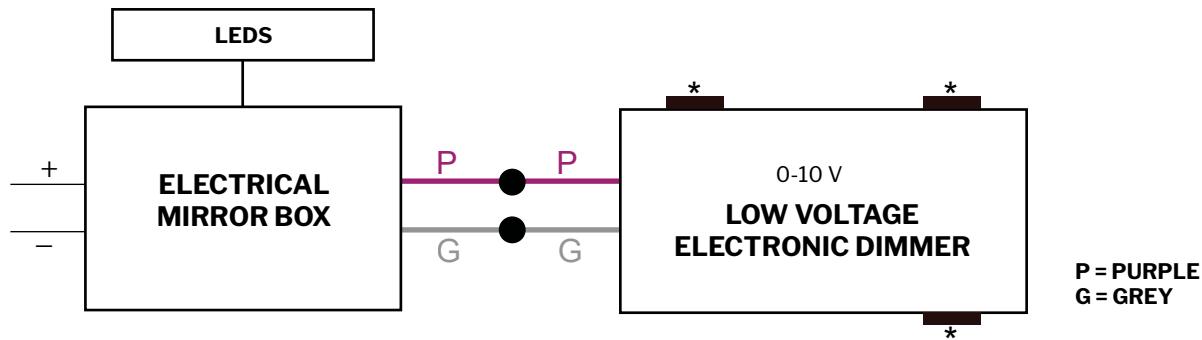

MIRROR TO WALL DIMMER

***FOLLOW MANUFACTURER INSTRUCTIONS FOR DIMMER INSTALLATION**

DIMMER SPECIFICATIONS:

0-10V low voltage electric dimmer for LED lights.

NOTE:

These electric components can be purchased at specialized electrical retailers. All wire extensions must be of low voltage type.