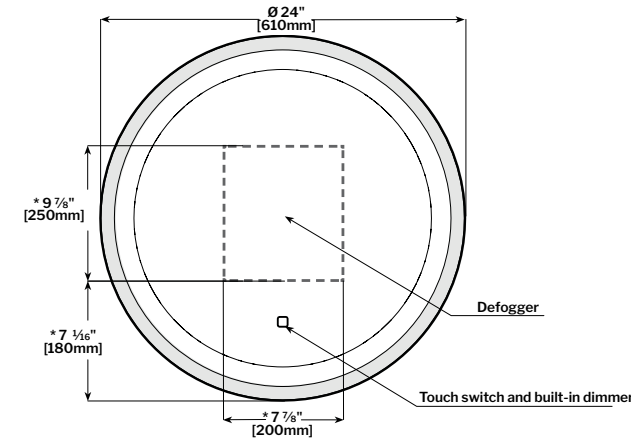

MSOR2424-33
SINGLE CENTERED DEFOGGER