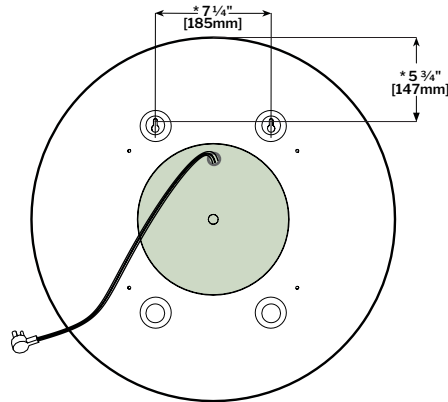

MSOR2424-33
SINGLE CENTERED DEFOGGER