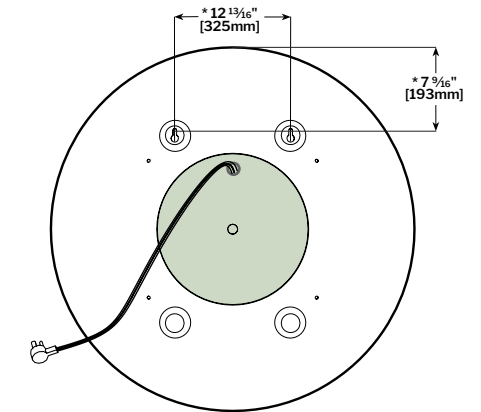

MODEL	A	B	C
MHA5436	54" [1372MM]	51 1/2" [1308MM]	12 1/4" [311MM]
MHA6036	60" [1524MM]	57 1/2" [1461MM]	8" [203MM]
MHA7236	72" [1829MM]	69 1/2" [1765MM]	10" [254MM]

Tolerance on dimensions: ± 1/4" (6mm)

DOUBLE CENTERED DEFOGGER

MODEL	A	B
MSU4236	42" [1067MM]	39 3/4" [1010MM]
MSU4836	48" [1219MM]	45 3/4" [1162MM]

Tolerance on dimensions: ± 1/4" (6mm)

MSOR2424-33
SINGLE CENTERED DEFOGGER

MSOR3030-33
SINGLE CENTERED DEFOGGER