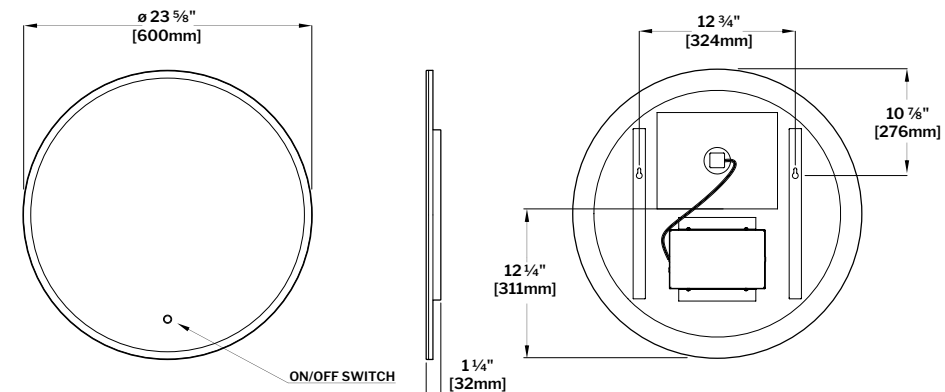

HALO ROUND

Tolerance on dimensions: ± 1/4" (6mm)