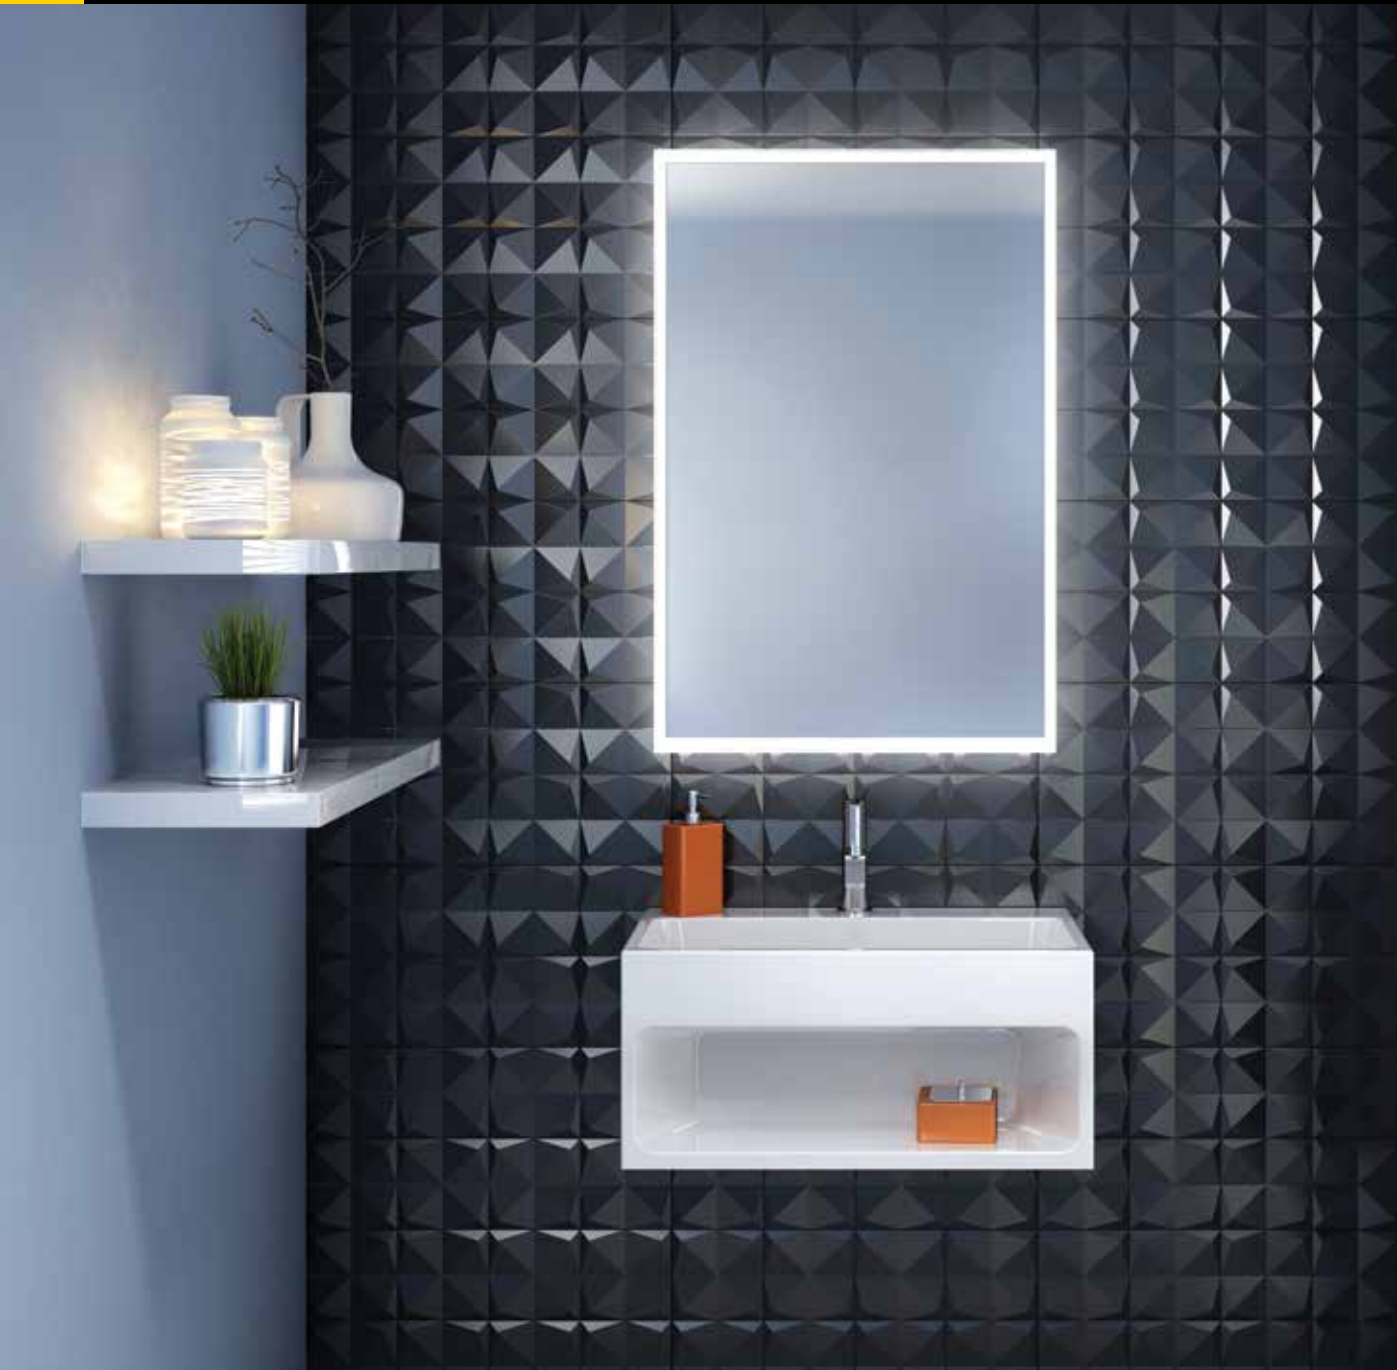

LED TECHNOLOGY
Energy efficient and compatible with an optional wall dimmer

ALUMINUM FRAME
For easy installation

UL LISTED FIXTURE
All components and product pass all UL listing codes

5MM DISTORTION FREE GLASS
For quality and clarity

DEFOGGER PAD
Targeted area for fog free reflection

COPPER-FREE MIRROR
Prevents black edge corrosion

ACID ETCHED LIGHT BAND
Allows light to pass through mirror face

PENCIL EDGE
For clean look

WARM WHITE LIGHT
Best lighting for makeup and shaving

SAFETY FILM BACKING
For security

ON-OFF TOUCH SWITCH
Easily located

3500K WARM WHITE LIGHT

Kelvin (K) is a unit of measurement used to describe the hue of a specific light source. This is not necessarily related to the heat output of the light source but rather the color of the light output. Kelvin values below 3500K will have a warmer, yellowish hue. Values between 3500K and 4500K will be in the white hue range. All values higher than 4500K will tend to have a more bluish hue. The prominence of the hues will increase as the values move away from the white hue's range. Daylight typically falls into the 5000-6000K range.

Lumens (lm) is the measure of the total quantity of visible light emitted by a source.

Rely on UL, one of the world's leading independent product testing organizations, when you want to ensure that the luminaires and lighting system controls you buy and use in your environment are high performing, reliable and safe. When you look for quality, look for the UL Mark.