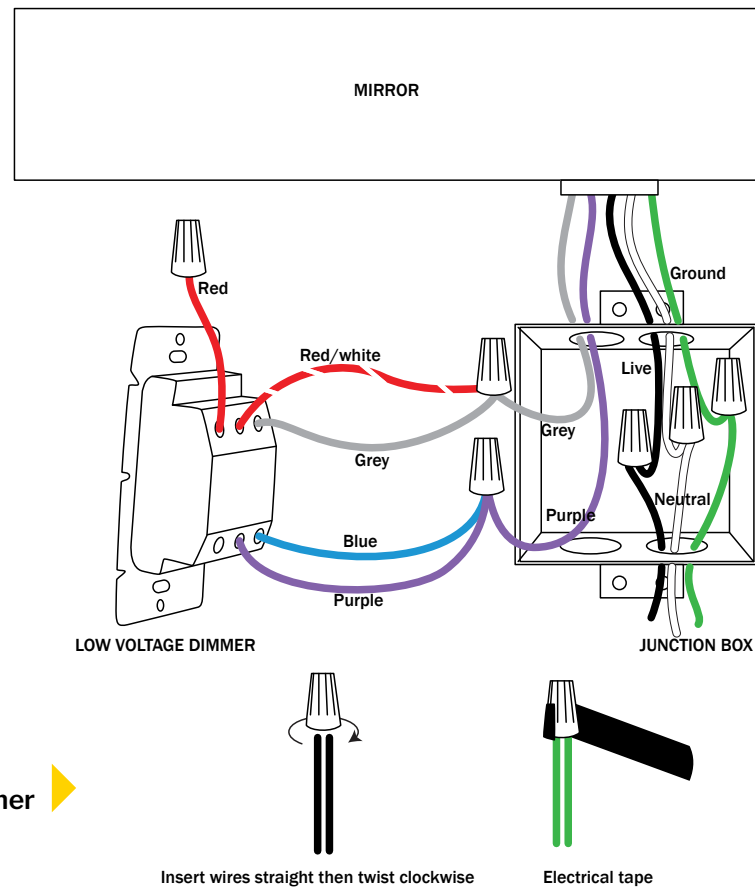

MIRROR TO WALL DIMMER

***FOLLOW MANUFACTURER INSTRUCTIONS FOR DIMMER INSTALLATION**

DIMMER SPECIFICATIONS:

0-10V low voltage electric dimmer for LED lights.

NOTE:

These electric components can be purchased at specialized electrical retailers. All wire extensions must be of low voltage type.

MODELS SUGGESTED:

- DIVA DDTV from LUTRON
- IllumaTech IP710 from LEVITON
- DEVINE DF10P from COOPER
- SKYE SF10P COOPER

Wiring diagram for Lutron Diva DDTV Low Voltage Dimmer

Insert wires straight then twist clockwise