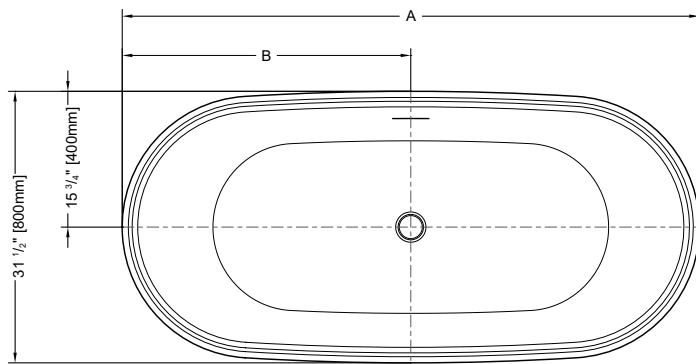

MADRIGAL

PETITE

59" L x 31 1/2" W x 23" H • Capacity: 55 US gal
1500mm L x 800mm W x 580mm H • Capacity: 210 L

GRANDE

67" L x 31 1/2" W x 23" H • Capacity: 67 US gal
1700mm L x 800mm W x 580mm H • Capacity: 255 L

MODEL	TUB COLOR	PRICE	MODEL	TUB COLOR	PRICE
BZMA5931-18	White	$3,286	BZMA6731-18	White	$3,399

Tub includes white toe touch drain cover

Chrome drain cover (optional)	TUBDRAINCOVER-11	$40
Brushed Nickel drain cover (optional)	TUBDRAINCOVER-25	$45
Matte Black drain cover (optional)	TUBDRAINCOVER-33	$58
Brushed Gold drain cover (optional)	TUBDRAINCOVER-12	$64