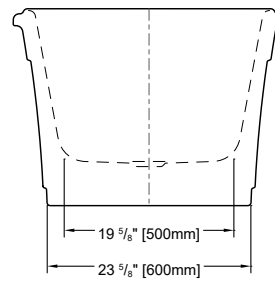

MADRIGAL

PETITE

59" L x 31 1/2" W x 23" H • Capacity: 55 US gal
1500mm L x 800mm W x 580mm H • Capacity: 210 L

GRANDE

67" L x 31 1/2" W x 23" H • Capacity: 67 US gal
1700mm L x 800mm W x 580mm H • Capacity: 255 L

MODEL	TUB COLOR	PRICE	MODEL	TUB COLOR	PRICE
BZMA5931-18	White	$3,286	BZMA6731-18	White	$3,399

Tub includes white toe touch drain cover

Chrome drain cover (optional)	TUBDRAINCOVER-11	$40
Brushed Nickel drain cover (optional)	TUBDRAINCOVER-25	$45
Matte Black drain cover (optional)	TUBDRAINCOVER-33	$58
Brushed Gold drain cover (optional)	TUBDRAINCOVER-12	$64