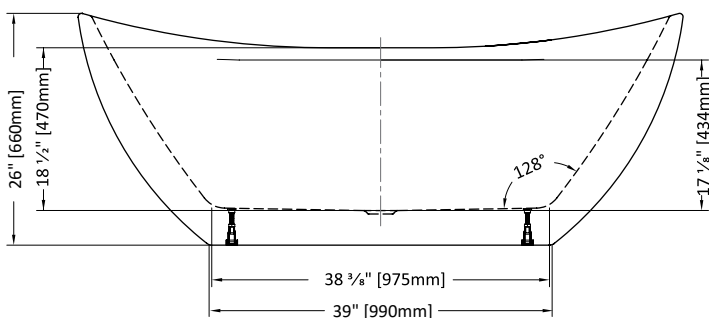

OSSIA

68 3/4" L x 34 3/8" W x 26" H • Capacity: 73 US gal
1746mm L x 879mm W x 660mm H • Capacity: 279 L

MODEL	TUB COLOR	PRICE
BLOS6935-18	White	$3,132

Tub includes white toe touch drain cover

Chrome drain cover (optional)	TUBDRAINCOVER-11	$40
Brushed Nickel drain cover (optional)	TUBDRAINCOVER-25	$45
Matte Black drain cover (optional)	TUBDRAINCOVER-33	$58
Brushed Gold drain cover (optional)	TUBDRAINCOVER-12	$64