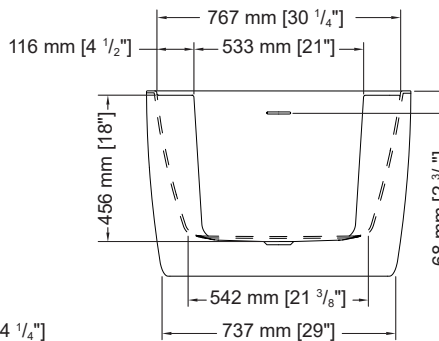

SYNFONIA

60" L x 32 3/4" W x 27 7/8" H • Capacity: 50 US gal
1522mm L x 830mm W x 708mm H • Capacity: 190 L

MODEL	TUB COLOR	PRICE
BZSY6032-18	White	$3,015

Tub includes white toe touch drain cover

Chrome drain cover (optional)	TUBDRAINCOVER-11	$40
Brushed Nickel drain cover (optional)	TUBDRAINCOVER-25	$45
Matte Black drain cover (optional)	TUBDRAINCOVER-33	$58
Brushed Gold drain cover (optional)	TUBDRAINCOVER-12	$64