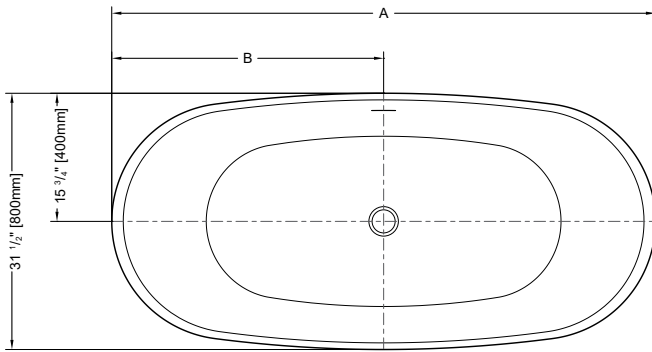

ARPEGGIO

PETITE

59" L x 31 1/2" W x 28 1/2" H • Capacity: 53 US gal
1495mm L x 800mm W x 725mm H • Capacity: 200 L

GRANDE

67" L x 31 1/2" W x 28 1/2" H • Capacity: 60 US gal
1695mm L x 800mm W x 725mm H • Capacity: 227 L

MODEL	TUB COLOR	PRICE	MODEL	TUB COLOR	PRICE
BZAR5931-18	White	$3,286	BZAR6731-18	White	$3,399

Tub includes white toe touch drain cover

Chrome drain cover (optional)	TUBDRAINCOVER-11	$40
Brushed Nickel drain cover (optional)	TUBDRAINCOVER-25	$45
Matte Black drain cover (optional)	TUBDRAINCOVER-33	$58
Brushed Gold drain cover (optional)	TUBDRAINCOVER-12	$64