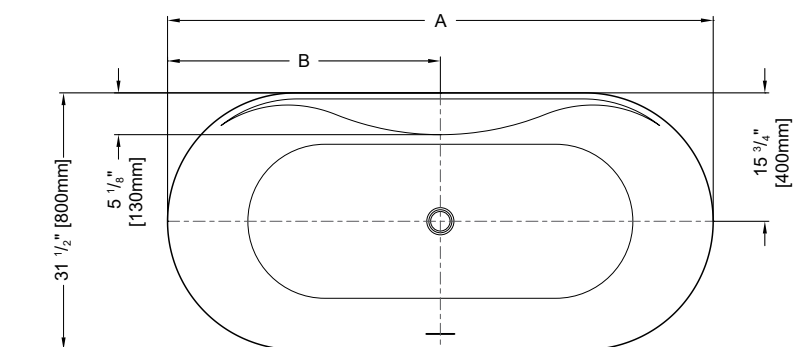

Tolerance on dimensions: ± 1/4" (6 mm)

MODEL	A	B	C	D
BAL5831	58" [1475mm]	29" [735mm]	38 1/2" [980mm]	49 1/2" [1260mm]
BAL6731	67" [1700mm]	33 1/2" [850mm]	47 1/4" [1200mm]	58 1/4" [1480mm]

To receive the full size paper template for this tub model, simply send us a request indicating code **TMPBAL5831** for petite, or **TMPBAL6731** for grande. We will gladly mail it to you at no charge.