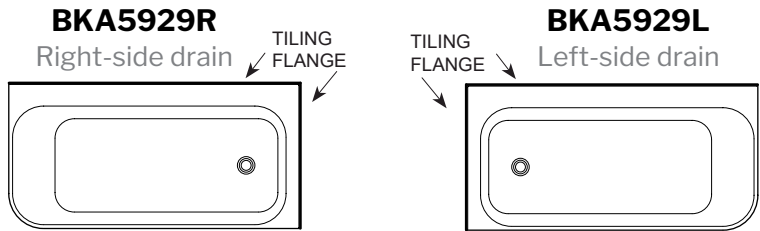

KAPELLE

59" L x 29½" W x 24" H • Capacity: 57 US gal
1500mm L x 750mm W x 605mm H • Capacity: 215 L

MODEL	TUB COLOR	PRICE
BKA5929R-18	White	$3,784
BKA5929L-18	White	

Drain and overflow not included. See SlideOn™ drain option on page 86.