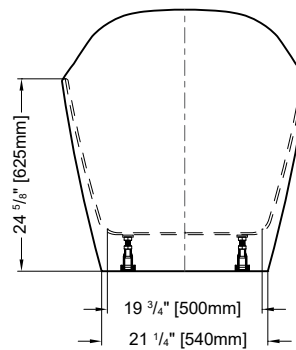

MOLTO

64 1/2" L x 31 1/2" W x 33 1/2" H • Capacity: 67 US gal
1640mm L x 800mm W x 850mm H • Capacity: 254 L

MODEL	TUB COLOR	PRICE
BMO6431-18	White	$4,718

Tub includes white toe touch drain cover

Chrome drain cover (optional)	TUBDRAINCOVER-11	$40
Brushed Nickel drain cover (optional)	TUBDRAINCOVER-25	$45
Matte Black drain cover (optional)	TUBDRAINCOVER-33	$58
Brushed Gold drain cover (optional)	TUBDRAINCOVER-12	$64