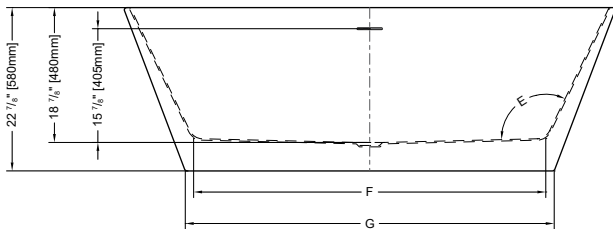

CALANDO BLACK

matte exterior / glossy interior

PETITE

56" L x 31" W x 23" H • Capacity: 77 US gal
1425mm L x 785mm W x 580mm H • Capacity: 292 L

GRANDE

68 ¾" L x 29 ½" W x 23" H • Capacity: 88 US gal
1750mm L x 750mm W x 580mm H • Capacity: 333 L

MODEL	TUB COLOR	PRICE	MODEL	TUB COLOR	PRICE
BCA5631-33MG	Interior Glossy Black Exterior Matte Black	$3,771	BCA6829-33MG	Interior Glossy Black Exterior Matte Black	$4,027

Tub includes black toe touch drain cover

Chrome drain cover (optional)	TUBDRAINCOVER-11	$40
Brushed Nickel drain cover (optional)	TUBDRAINCOVER-25	$45
Brushed Gold drain cover (optional)	TUBDRAINCOVER-12	$64

Tolerance on dimensions: ± 1/4" (6 mm)

MODEL	A	B	C	D	E	F	G	H	I
BCA5631	56 ½" [1425mm]	28" [715mm]	31" [785mm]	15 ½" [395mm]	115°	38 ⅜" [975mm]	40 ¾" [1035mm]	21 ⅜" [545mm]	25 ⅛" [635mm]
BCA6829	68 ⅞" [1750mm]	34 ½" [875mm]	29 ½" [750mm]	14 ¾" [375mm]	117°	49 ¼" [1250mm]	51 ⅝" [1310mm]	19 ⅞" [505mm]	23 ⅝" [600mm]

To receive the full size paper template for this tub model, simply send us a request indicating code **TMPBCA5631** for petite, or **TMPBCA6829** for grande. We will gladly mail it to you at no charge.