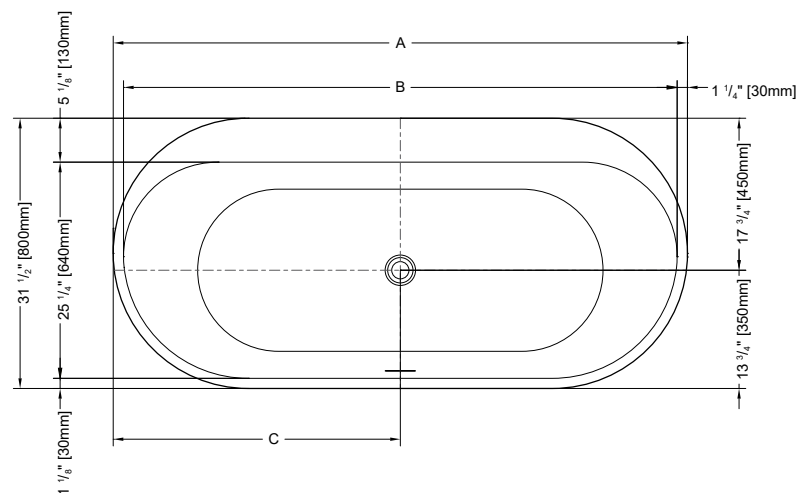

Tolerance on dimensions: ± 1/4" (6 mm)

MODEL	A	B	C	D	E
BZLI5931	59" [1500mm]	56 5/8" [1440mm]	29 1/2" [750mm]	39 3/8" [1000mm]	48" [1220mm]
BZLI6731	66 7/8" [1700mm]	64 1/2" [1640mm]	33 1/2" [850mm]	47 1/4" [1200mm]	55 7/8" [1420mm]