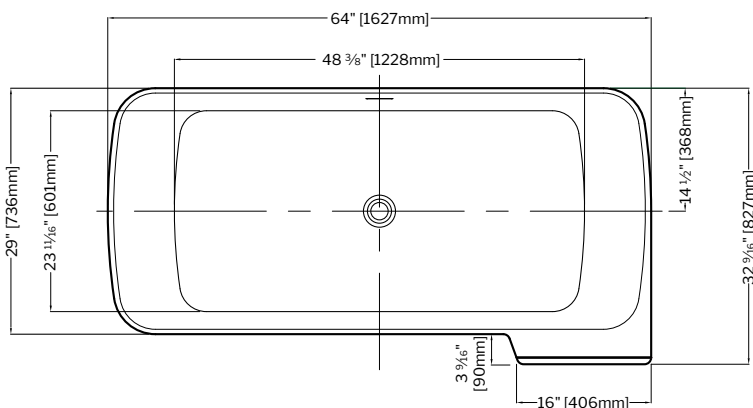

LUKAS tub with shelf

F You must indicate trim finish code in "F" field: Chrome 11, Dark Chrome 91, Brushed Nickel 25, Brushed Gold 12.

64" L x 32 1/2" W x 22 7/8" H • Capacity: 87 US gal • Net weight 298 lb
1627mm L x 827mm W x 580mm H • Capacity: 329 L • Net weight 135 kg

MODEL	TUB COLOR	SHELF SIDE	PRICE
BTLK6433L-F-18	Matte White	Left	$6,338
BTLK6433R-_-18	Matte White	Right	
BTLK6433L-F-33	Matte Black	Left	$6,678
BTLK6433R-_-33	Matte Black	Right	

Matte white tub includes glossy white toe touch drain cover
Matte black tub includes matte black toe touch drain cover

Chrome drain cover (optional)	TUBDRAINCOVER-11	$40
Brushed Nickel drain cover (optional)	TUBDRAINCOVER-25	$45
Matte Black drain cover (optional)	TUBDRAINCOVER-33	$58
Brushed Gold drain cover (optional)	TUBDRAINCOVER-12	$64

CLEAN SLOTTED
OVERFLOW