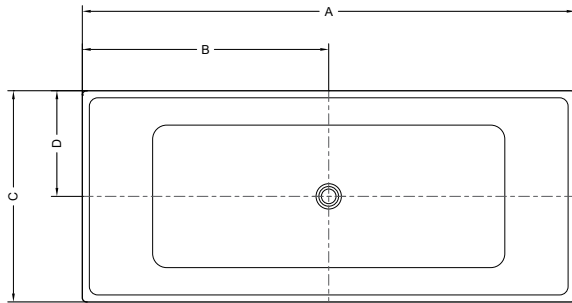

CALANDO

PETITE

56" L x 31" W x 23" H • Capacity: 77 US gal
1425mm L x 785mm W x 580mm H • Capacity: 292 L

GRANDE

68 3/4" L x 29 1/2" W x 23" H • Capacity: 88 US gal
1750mm L x 750mm W x 580mm H • Capacity: 333 L

MODEL	TUB COLOR	PRICE	MODEL	TUB COLOR	PRICE
BCA5631-18	White	3,771	BCA6829-18	White	$4,027

Tub includes white toe touch drain cover

Chrome drain cover (optional)	TUBDRAINCOVER-11	$40
Brushed Nickel drain cover (optional)	TUBDRAINCOVER-25	$45
Matte Black drain cover (optional)	TUBDRAINCOVER-33	$58
Brushed Gold drain cover (optional)	TUBDRAINCOVER-12	$64

Tolerance on dimensions: ± 1/4" (6 mm)

MODEL	A	B	C	D	E	F	G	H	I
BCA5631	56 1/8" [1425mm]	28" [715mm]	31" [785mm]	15 1/2" [395mm]	115°	38 3/8" [975mm]	40 3/4" [1035mm]	21 3/8" [545mm]	25 1/8" [635mm]
BCA6829	68 7/8" [1750mm]	34 1/2" [875mm]	29 1/2" [750mm]	14 3/4" [375mm]	117°	49 1/4" [1250mm]	51 5/8" [1310mm]	19 7/8" [505mm]	23 5/8" [600mm]

To receive the full size paper template for this tub model, simply send us a request indicating code **TMPBCA5631** for petite, or **TMPBCA6829** for grande. We will gladly mail it to you at no charge.