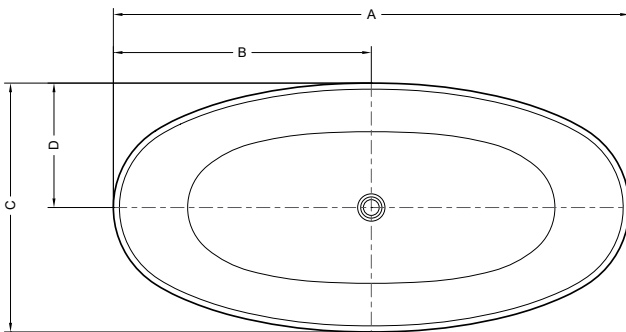

VOCE

PETITE

55" L x 31½" W x 24" H • Capacity: 67 US gal
1400mm L x 800mm W x 610mm H • Capacity: 254 L

GRANDE

67" L x 32¼" W x 23" H • Capacity: 78 US gal
1700mm L x 820mm W x 580mm H • Capacity: 295 L

MODEL	TUB COLOR	PRICE	MODEL	TUB COLOR	PRICE
BV05531-18	White	$3,587	BV06732-18	White	$3,700

Tub includes white toe touch drain cover

Chrome drain cover (optional)	TUBDRAINCOVER-11	$40
Brushed Nickel drain cover (optional)	TUBDRAINCOVER-25	$45
Matte Black drain cover (optional)	TUBDRAINCOVER-33	$58
Brushed Gold drain cover (optional)	TUBDRAINCOVER-12	$64