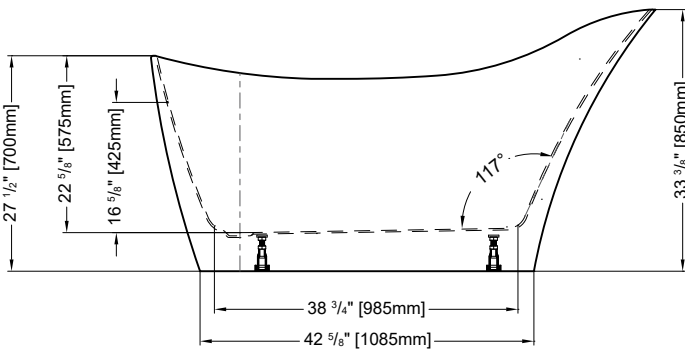

MOLTO

64 1/2" L x 31 1/2" W x 33 1/2" H • Capacity: 67 US gal
1640mm L x 800mm W x 850mm H • Capacity: 254 L

MODEL	TUB COLOR	PRICE
BMO6431-18	White	$4,718

Tub includes white toe touch drain cover

Chrome drain cover (optional)	TUBDRAINCOVER-11	$40
Brushed Nickel drain cover (optional)	TUBDRAINCOVER-25	$45
Matte Black drain cover (optional)	TUBDRAINCOVER-33	$58
Brushed Gold drain cover (optional)	TUBDRAINCOVER-12	$64