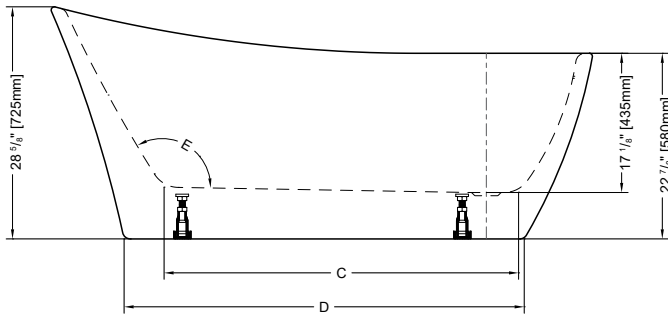

VERISMO

PETITE

59" L x 31 1/2" W x 28 3/8" H • Capacity: 56 US gal
1495mm L x 800mm W x 725mm H • Capacity: 213 L

GRANDE

66 3/4" L x 31 1/2" W x 28 3/8" H • Capacity: 64 US gal
1695mm L x 800mm W x 725mm H • Capacity: 241 L

MODEL	TUB COLOR	PRICE	MODEL	TUB COLOR	PRICE
BZVE5931-18	White	$3,375	BZVE6731-18	White	$3,502

Tub includes white toe touch drain cover

Chrome drain cover (optional)	TUBDRAINCOVER-11	$40
Brushed Nickel drain cover (optional)	TUBDRAINCOVER-25	$45
Matte Black drain cover (optional)	TUBDRAINCOVER-33	$58
Brushed Gold drain cover (optional)	TUBDRAINCOVER-12	$64