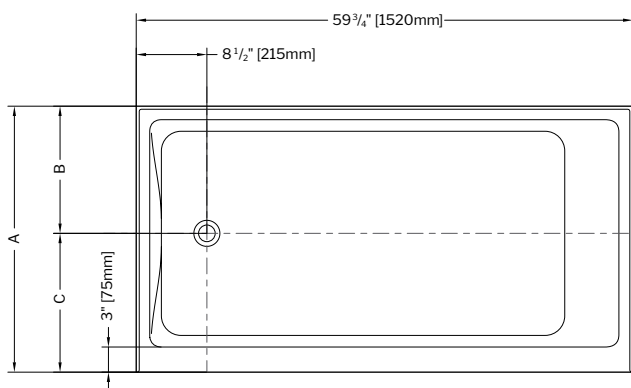

MOTIF

60" L x 30" W x 21" H • Capacity: 62 US gal
1520mm L x 762mm W x 535mm H • Capacity: 235 L

60" L x 32" W x 21" H • Capacity: 69 US gal
1520mm L x 813mm W x 535mm H • Capacity: 261 L

MODEL	TUB COLOR	PRICE	MODEL	TUB COLOR	PRICE
BZMO6030R-18	White	$2,032	BZMO6032R-18	White	$2,045
BZMO6030L-18	White		BZMO6032L-18	White	

Drain and overflow not included. See SlideOn™ drain option on page 86.