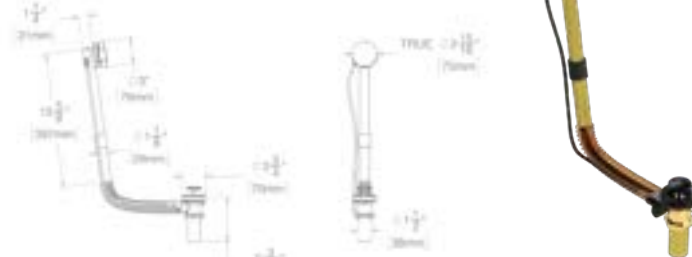

Compatible with FleurcoConnect drain