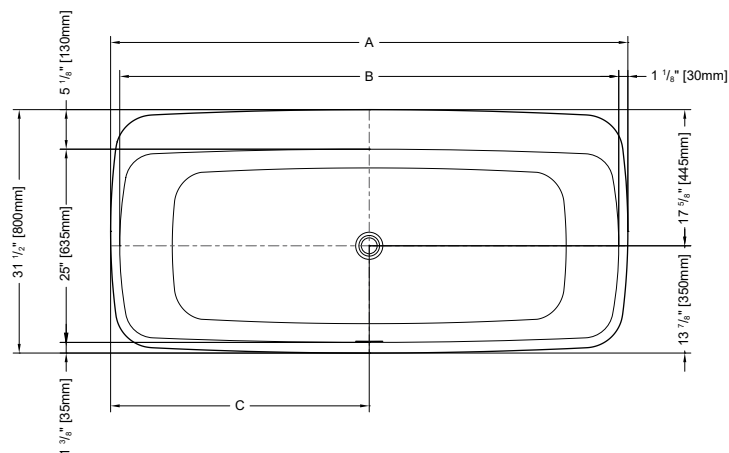

Tolerance on dimensions: ± 1/4" (6 mm)

MODEL	A	B	C	D	E	F
BZWA5931	59" [1500mm]	56 3/4" [1440mm]	29 1/2" [750mm]	43 3/8" [1105mm]	44 3/8" [1130mm]	114°
BZWA6731	66 7/8" [1700mm]	64 5/8" [1640mm]	33 1/2" [850mm]	49 3/8" [1255mm]	52 1/4" [1330mm]	117°