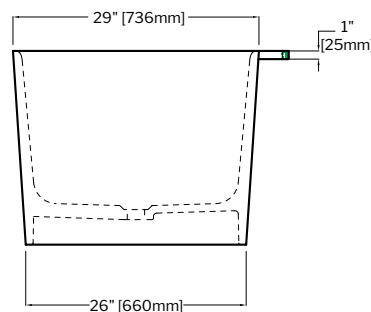

Chrome 11

Dark Chrome 91

Brushed Nickel 25

Brushed Gold 12

CLEAN SLOTTED  
OVERFLOW

Tolerance on dimensions: ± 3/8" (10 mm)

To receive the full size paper template for this tub model, simply send us a request indicating code **TMPBTLK6433**. We will gladly mail it to you at no charge.