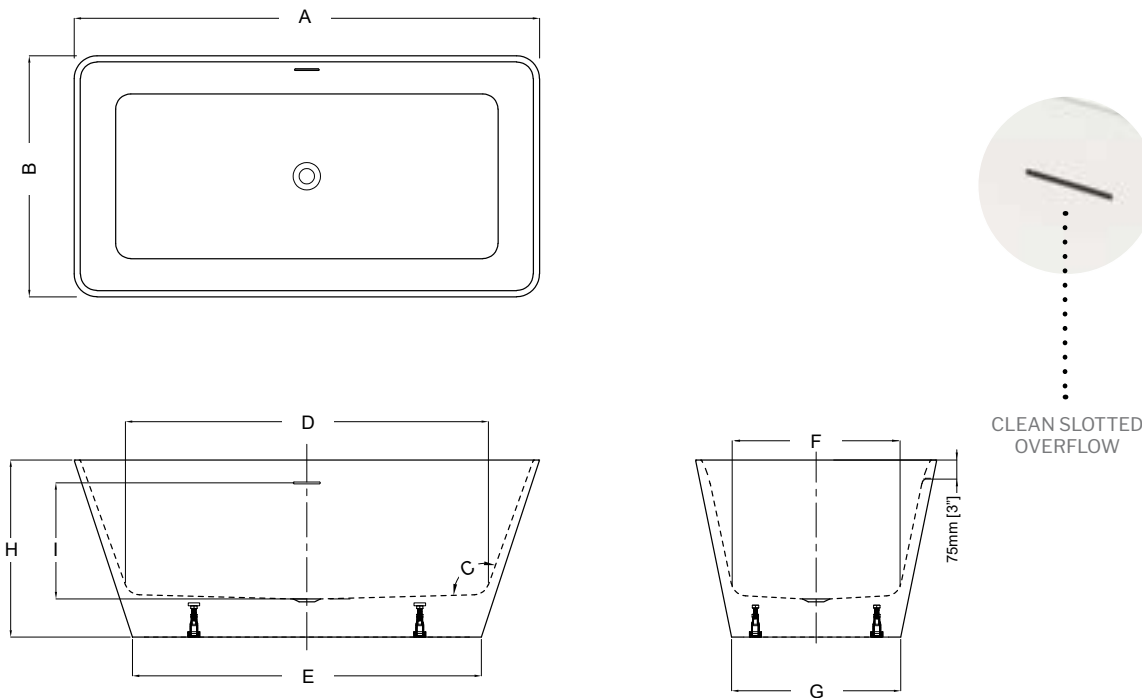

OVRESSA NEW

PETITE

55 1/8" L x 29 7/8" W x 22 7/8" H • Capacity: 75 US gal
1400mm L x 758mm W x 580mm H • Capacity: 284 L

GRANDE

60" L x 31 1/8" W x 22 7/8" H • Capacity: 85.6 US gal
1526mm L x 790mm W x 580mm H • Capacity: 324 L

MODEL	TUB COLOR	PRICE	MODEL	TUB COLOR	PRICE
BOV5530-18	White	$1,988	BOV6031-18	White	$2,065

Tub includes white toe touch drain cover

Chrome drain cover (optional)	TUBDRAINCOVER-11	$40
Brushed Nickel drain cover (optional)	TUBDRAINCOVER-25	$45
Matte Black drain cover (optional)	TUBDRAINCOVER-33	$58
Brushed Gold drain cover (optional)	TUBDRAINCOVER-12	$64

Tolerance on dimensions: ± 1/4" (6 mm)

MODEL	A	B	C	D	E	F	G	H	I
BOV5530	55 1/8" [1400mm]	29 7/8" [758mm]	107°	44 3/4" [1136mm]	44 1/2" [1130mm]	20 9/16" [523mm]	20 1/2" [522mm]	22 7/8" [580mm]	14 7/8" [380mm]
BOV6031	60" [1526mm]	31 1/8" [790mm]	111°	46 7/8" [1189mm]	45" [1143mm]	21 7/8" [556mm]	21 3/4" [554mm]	22 7/8" [580mm]	14 7/8" [380mm]

To receive the full size paper template for this tub model, simply send us a request indicating code **TMPBOV5530** for petite, or **TMPBOV6031** for grande. We will gladly mail it to you at no charge.