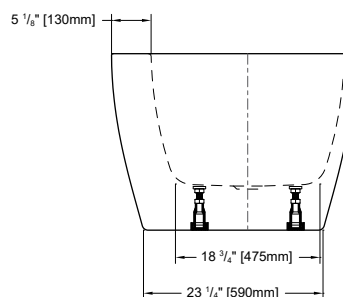

PETITE

59" L x 31 1/2" W x 23" H • Capacity: 58 US gal
1500mm L x 800mm W x 580mm H • Capacity: 220 L

GRANDE

67" L x 31 1/2" W x 23" H • Capacity: 68 US gal
1700mm L x 800mm W x 580mm H • Capacity: 259 L

MODEL	TUB COLOR	PRICE	MODEL	TUB COLOR	PRICE
BZWA5931-18	White	$3,195	BZWA6731-18	White	$3,324

Tub includes white toe touch drain cover

Chrome drain cover (optional)	TUBDRAINCOVER-11	$40
Brushed Nickel drain cover (optional)	TUBDRAINCOVER-25	$45
Matte Black drain cover (optional)	TUBDRAINCOVER-33	$58
Brushed Gold drain cover (optional)	TUBDRAINCOVER-12	$64

Tolerance on dimensions: ± 1/4" (6 mm)

MODEL	A	B	C	D	E	F
BZWA5931	59" [1500mm]	56 3/4" [1440mm]	29 1/2" [750mm]	43 3/8" [1105mm]	44 3/8" [1130mm]	114°
BZWA6731	66 7/8" [1700mm]	64 5/8" [1640mm]	33 1/2" [850mm]	49 3/8" [1255mm]	52 1/4" [1330mm]	117°

To receive the full size paper template for this tub model, simply send us a request indicating code **TMPBZWA5931** for petite, or **TMPBZWA6731** for grande. We will gladly mail it to you at no charge.