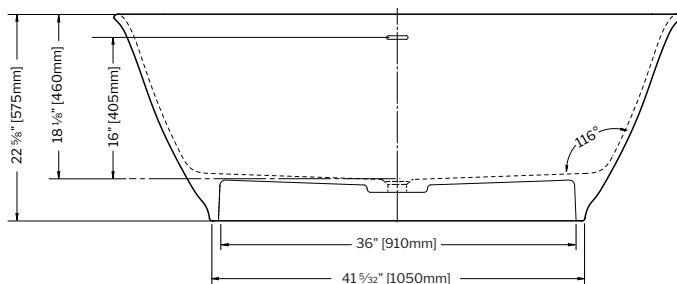

CALLA matte exterior / glossy interior

62" L x 29 1/2" W x 22 5/8" H • Capacity: 69 US gal • Net weight 276 lb
1575mm L x 749mm W x 575mm H • Capacity: 260 L • Net weight 125 kg

MODEL	TUB COLOR	PRICE
BTCA6229-1819MG	Interior Glossy White Exterior Matte Dark Stone Grey	$6,798

Tub includes white toe touch drain cover

Chrome drain cover (optional)	TUBDRAINCOVER-SS-11	$71
Brushed Nickel drain cover (optional)	TUBDRAINCOVER-SS-25	$111
Matte Black drain cover (optional)	TUBDRAINCOVER-SS-33	$128
Brushed Gold drain cover (optional)	TUBDRAINCOVER-SS-12	$128

Matte Dark Stone Grey (19) + Glossy White (18) Interior

TUBDRAINCOVER-SS- _ compatible only with Calla and Lys tubs.

Tolerance on dimensions: ± 3/8" (10 mm)

To receive the full size paper template for this tub model, simply send us a request indicating code **TMPBTCA6229**. We will gladly mail it to you at no charge.

ABS model: **DRAINFC-T-ABS-33** $234
PVC model: **DRAINFC-T-PVC-18** $234