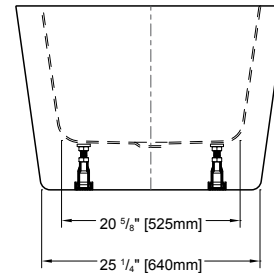

ADAGIO PRO

68 3/4" L x 31 1/4" W x 21 1/4" H • Capacity: 59 US gal
1745mm L x 795mm W x 540mm H • Capacity: 223 L

MODEL	TUB COLOR	PRICE
BLAD6831-18	White	$2,863

Tub includes white toe touch drain cover

Chrome drain cover (optional)	TUBDRAINCOVER-11	$40
Brushed Nickel drain cover (optional)	TUBDRAINCOVER-25	$45
Matte Black drain cover (optional)	TUBDRAINCOVER-33	$58
Brushed Gold drain cover (optional)	TUBDRAINCOVER-12	$64