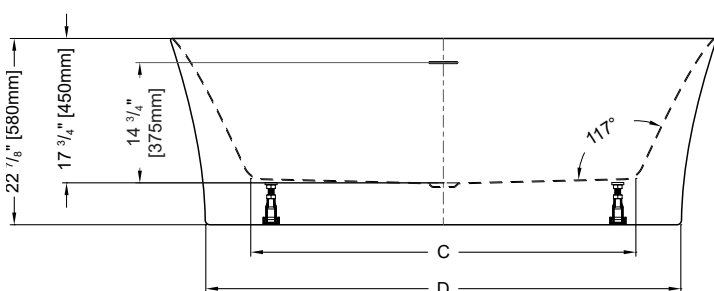

ALTO

PETITE

58" L x 31 1/2" W x 23" H • Capacity: 62 US gal
1475mm L x 800mm W x 580mm H • Capacity: 235 L

GRANDE

67" L x 31 1/2" W x 23" H • Capacity: 67 US gal
1700mm L x 800mm W x 580mm H • Capacity: 255 L

MODEL	TUB COLOR	PRICE	MODEL	TUB COLOR	PRICE
BAL5831-18	White	$3,695	BAL6731-18	White	$3,822

Tub includes white toe touch drain cover

Chrome drain cover (optional)	TUBDRAINCOVER-11	$40
Brushed Nickel drain cover (optional)	TUBDRAINCOVER-25	$45
Matte Black drain cover (optional)	TUBDRAINCOVER-33	$58
Brushed Gold drain cover (optional)	TUBDRAINCOVER-12	$64