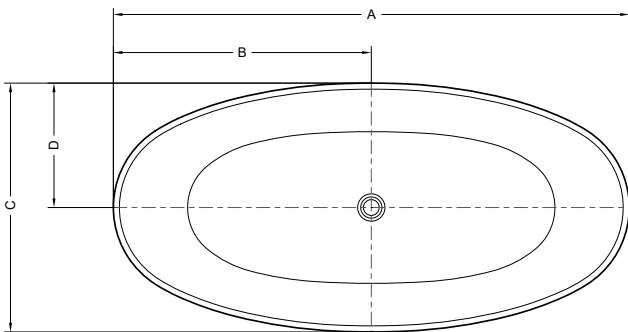

VOCE BLACK matte exterior / glossy interior

PETITE

55" L x 31½" W x 24" H • Capacity: 67 US gal
1400mm L x 800mm W x 610mm H • Capacity: 254 L

GRANDE

67" L x 32¼" W x 23" H • Capacity: 78 US gal
1700mm L x 820mm W x 580mm H • Capacity: 295 L

MODEL	TUB COLOR	PRICE	MODEL	TUB COLOR	PRICE
BV05531-33MG	Interior Glossy Black Exterior Matte Black	$3,587	BV06732-33MG	Interior Glossy Black Exterior Matte Black	$3,700

Tub includes black toe touch drain cover

Chrome drain cover (optional)	TUBDRAINCOVER-11	$40
Brushed Nickel drain cover (optional)	TUBDRAINCOVER-25	$45
Brushed Gold drain cover (optional)	TUBDRAINCOVER-12	$64