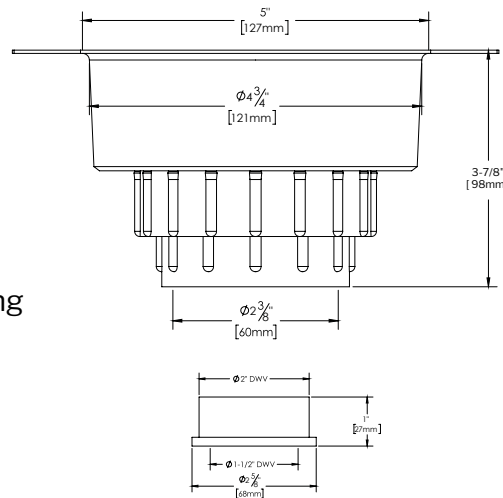

Includes

- Chrome on brass flanged tube with lock nut and poly washer
- **RapidConnect®** Drain assembly
- 2" x 1 1/2" ABS or PVC reducing bushing
- Cutting template