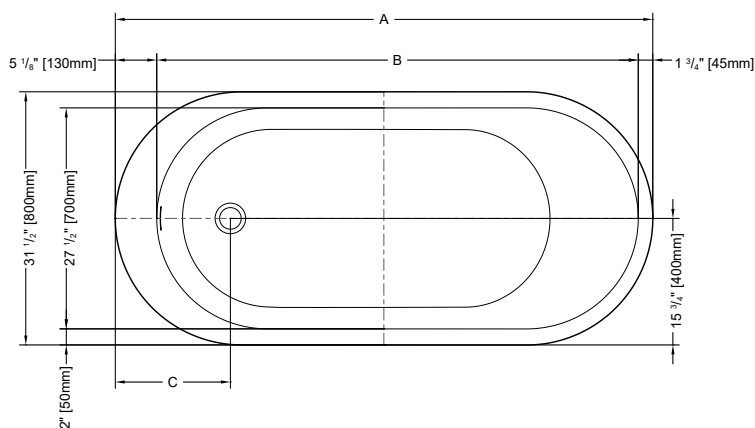

CONCERTO

PETITE

59" L x 31 1/2" W x 30 3/4" H • Capacity: 54 US gal
1500mm L x 800mm W x 775mm H • Capacity: 203 L

GRANDE

67" L x 31 1/2" W x 30 3/4" H • Capacity: 63 US gal
1700mm L x 800mm W x 780mm H • Capacity: 240 L

MODEL	TUB COLOR	PRICE	MODEL	TUB COLOR	PRICE
BZC05931-18	White	$3,286	BZC06731-18	White	$3,399

Tub includes white toe touch drain cover

Chrome drain cover (optional)	TUBDRAINCOVER-11	$40
Brushed Nickel drain cover (optional)	TUBDRAINCOVER-25	$45
Matte Black drain cover (optional)	TUBDRAINCOVER-33	$58
Brushed Gold drain cover (optional)	TUBDRAINCOVER-12	$64