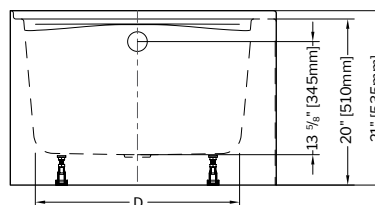

MOTIF

60" L x 30" W x 21" H • Capacity: 62 US gal
1520mm L x 762mm W x 535mm H • Capacity: 235 L

60" L x 32" W x 21" H • Capacity: 69 US gal
1520mm L x 813mm W x 535mm H • Capacity: 261 L

MODEL	TUB COLOR	PRICE	MODEL	TUB COLOR	PRICE
BZMO6030R-18	White	$2,032	BZMO6032R-18	White	$2,045
BZMO6030L-18	White		BZMO6032L-18	White	

Drain and overflow not included. See SlideOn™ drain option on page 86.

BZMO60_L
Left-side drain

Tolerance on dimensions: ± 1/4" (6 mm)

MODEL	A	B	C	D
BZMO6030	30" [762mm]	14 1/4" [365mm]	15 3/4" [400mm]	22 5/8" [575mm]
BZMO6032	32" [813mm]	15 1/4" [390mm]	16 3/4" [425mm]	24 5/8" [625mm]

NEW! DIRECT DRAIN WASTE & OVERFLOW

- Brass / Chrome model: **DRNDIRECT-BRS-11 $214**
- Brass / White model: **DRNDIRECT-BRS-18 $444**
- Brass / Brushed Nickel: **DRNDIRECT-BRS-25 $444**

Compatible with FleurcoConnect drain