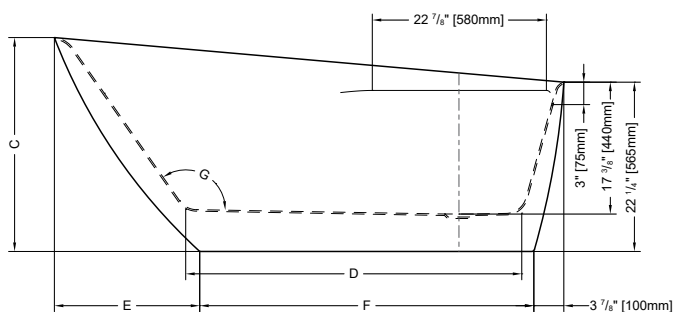

RHAPSODY

PETITE

59" L x 31 1/2" W x 27 3/8" H • Capacity: 54 US gal
1500mm L x 800mm W x 695mm H • Capacity: 203 L

GRANDE

66 7/8" L x 31 1/2" W x 28 1/8" H • Capacity: 63 US gal
1700mm L x 800mm W x 715mm H • Capacity: 238 L

MODEL	TUB COLOR	PRICE	MODEL	TUB COLOR	PRICE
BRH5931-18	White	$3,950	BRH6731-18	White	$4,077

Tub includes white toe touch drain cover

Chrome drain cover (optional)	TUBDRAINCOVER-11	$40
Brushed Nickel drain cover (optional)	TUBDRAINCOVER-25	$45
Matte Black drain cover (optional)	TUBDRAINCOVER-33	$58
Brushed Gold drain cover (optional)	TUBDRAINCOVER-12	$64

Tolerance on dimensions: ± 1/4" (6 mm)

MODEL	A	B	C	D	E	F	G	H
BRH5931	59" [1500mm]	26 5/8" [675mm]	27 3/8" [695mm]	39 3/4" [1010mm]	15 3/4" [400mm]	39 3/8" [1000mm]	121°	22 7/8" [580mm]
BRH6731	66 7/8" [1700mm]	27 1/2" [700mm]	28 7/8" [715mm]	44 1/8" [1120mm]	19 1/8" [485mm]	43 7/8" [1115mm]	126°	23 1/2" [595mm]

To receive the full size paper template for this tub model, simply send us a request indicating code **TMPBRH5931** for petite, or **TMPBRH6731** for grande. We will gladly mail it to you at no charge.

ABS model: **DRAINFC-T-ABS-33** $234
PVC model: **DRAINFC-T-PVC-18** $234