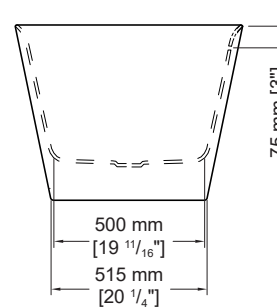

## PETITE

59" L x 29 1/2" W x 23" H • Capacity: 63 US gal  
 1500mm L x 750mm W x 580mm H • Capacity: 240 L

## GRANDE

67" L x 29 1/2" W x 23" H • Capacity: 72 US gal  
 1700mm L x 750mm W x 580mm H • Capacity: 272 L

MODEL	TUB COLOR	PRICE	MODEL	TUB COLOR	PRICE
BCD5930-18	White	<b>\$2,445</b>	BCD6730-18	White	<b>\$2,523</b>

Tolerance on dimensions: ± 1/4" (6 mm)

MODEL	A	B	C	D
BCD5930	59" [1500mm]	29 1/2" [750mm]	41 7/8" [1063mm]	43" [1090mm]
BCD6730	67" [1700mm]	33 1/2" [850mm]	49 3/4" [1263mm]	50 7/8" [1290mm]

To receive the full size paper template for this tub model, simply send us a request indicating code **TMPBCD5930** for petite, or **TMPBCD6730** for grande. We will gladly mail it to you at no charge.