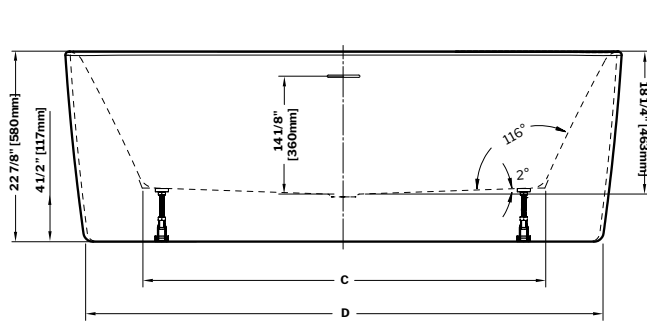

SONORO

PETITE

60" L x 31 3/4" W x 22 7/8" H • Capacity: 55 US gal
1524mm L x 807mm W x 580mm H • Capacity: 208 L

PLUS

67" L x 31 3/4" W x 22 7/8" H • Capacity: 71 US gal
1700mm L x 807mm W x 580mm H • Capacity: 270 L

MODEL	TUB COLOR	PRICE	MODEL	TUB COLOR	PRICE
BZSN6032-18	White	$2,926	BZSN6732-18	White	$3,106

Tub includes white toe touch drain cover

Chrome drain cover (optional)	TUBDRAINCOVER-11	$40
Brushed Nickel drain cover (optional)	TUBDRAINCOVER-25	$45
Matte Black drain cover (optional)	TUBDRAINCOVER-33	$58
Brushed Gold drain cover (optional)	TUBDRAINCOVER-12	$64