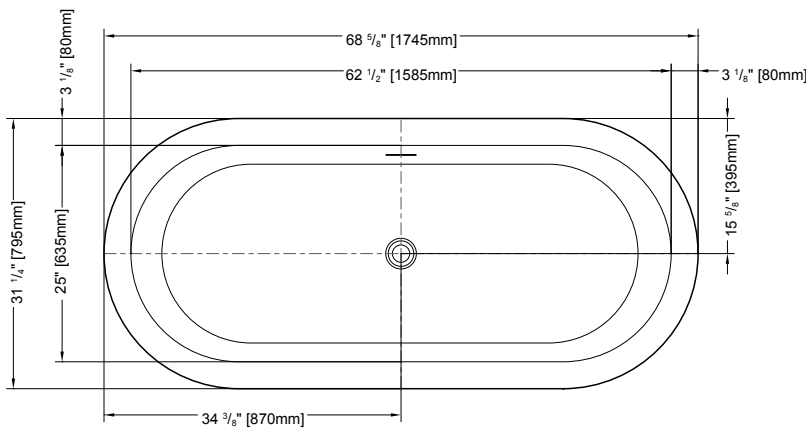

ADAGIO PRO

68 3/4" L x 31 1/4" W x 21 1/4" H • Capacity: 59 US gal
1745mm L x 795mm W x 540mm H • Capacity: 223 L

MODEL	TUB COLOR	PRICE
BLAD6831-18	White	$2,863

Tub includes white toe touch drain cover

Chrome drain cover (optional)	TUBDRAINCOVER-11	$40
Brushed Nickel drain cover (optional)	TUBDRAINCOVER-25	$45
Matte Black drain cover (optional)	TUBDRAINCOVER-33	$58
Brushed Gold drain cover (optional)	TUBDRAINCOVER-12	$64