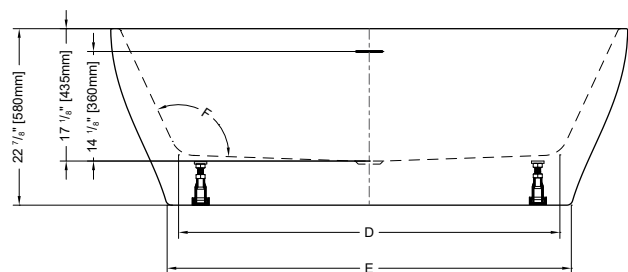

PETITE

59" L x 31 1/2" W x 23" H • Capacity: 58 US gal
1500mm L x 800mm W x 580mm H • Capacity: 220 L

GRANDE

67" L x 31 1/2" W x 23" H • Capacity: 68 US gal
1700mm L x 800mm W x 580mm H • Capacity: 259 L

MODEL	TUB COLOR	PRICE	MODEL	TUB COLOR	PRICE
BZWA5931-18	White	$3,195	BZWA6731-18	White	$3,324

Tub includes white toe touch drain cover

Chrome drain cover (optional)	TUBDRAINCOVER-11	$40
Brushed Nickel drain cover (optional)	TUBDRAINCOVER-25	$45
Matte Black drain cover (optional)	TUBDRAINCOVER-33	$58
Brushed Gold drain cover (optional)	TUBDRAINCOVER-12	$64

Tolerance on dimensions: ± 1/4" (6 mm)

MODEL	A	B	C	D	E	F
BZWA5931	59" [1500mm]	56 3/4" [1440mm]	29 1/2" [750mm]	43 3/8" [1105mm]	44 3/8" [1130mm]	114°
BZWA6731	66 7/8" [1700mm]	64 5/8" [1640mm]	33 1/2" [850mm]	49 3/8" [1255mm]	52 1/4" [1330mm]	117°

To receive the full size paper template for this tub model, simply send us a request indicating code **TMPBZWA5931** for petite, or **TMPBZWA6731** for grande. We will gladly mail it to you at no charge.