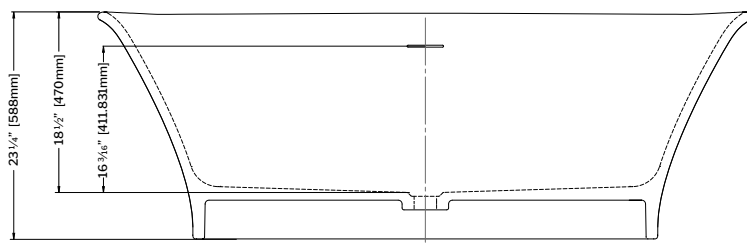

LYS matte exterior / glossy interior

66 1/2" L x 31" W x 23 1/8" H • Capacity: 76 US gal • Net weight 298 lb
1690mm L x 787mm W x 588mm H • Capacity: 287 L • Net weight 135 kg

MODEL	TUB COLOR	PRICE
BTLY6631-1819MG	Interior Glossy White Exterior Matte Dark Stone Grey	$6,798

Tub includes white toe touch drain cover

Chrome drain cover (optional)	TUBDRAINCOVER-SS-11	$71
Brushed Nickel drain cover (optional)	TUBDRAINCOVER-SS-25	$111
Matte Black drain cover (optional)	TUBDRAINCOVER-SS-33	$128
Brushed Gold drain cover (optional)	TUBDRAINCOVER-SS-12	$128

Matte Dark Stone Grey (19) Exterior + Glossy White (18) Interior

TUBDRAINCOVER-SS- _ compatible only with Calla and Lys tubs.

Tolerance on dimensions: ± 3/8" (10 mm)

To receive the full size paper template for this tub model, simply send us a request indicating code **TMPBTLY6631**. We will gladly mail it to you at no charge.

ABS model: **DRAINFC-T-ABS-33** $234
PVC model: **DRAINFC-T-PVC-18** $234