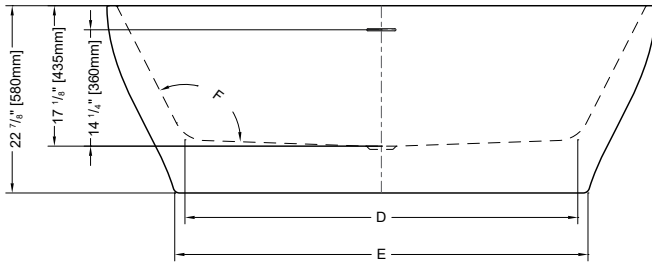

OCTAVE

PETITE

59" L x 31 1/2" W x 23" H • Capacity: 54 US gal
1500mm L x 800mm W x 580mm H • Capacity: 203 L

GRANDE

67" L x 31 1/2" W x 23" H • Capacity: 66 US gal
1700mm L x 800mm W x 580mm H • Capacity: 248 L

MODEL	TUB COLOR	PRICE	MODEL	TUB COLOR	PRICE
BZOC5931-18	White	$3,156	BZOC6731-18	White	$3,286

Tub includes white toe touch drain cover

Chrome drain cover (optional)	TUBDRAINCOVER-11	$40
Brushed Nickel drain cover (optional)	TUBDRAINCOVER-25	$45
Matte Black drain cover (optional)	TUBDRAINCOVER-33	$58
Brushed Gold drain cover (optional)	TUBDRAINCOVER-12	$64