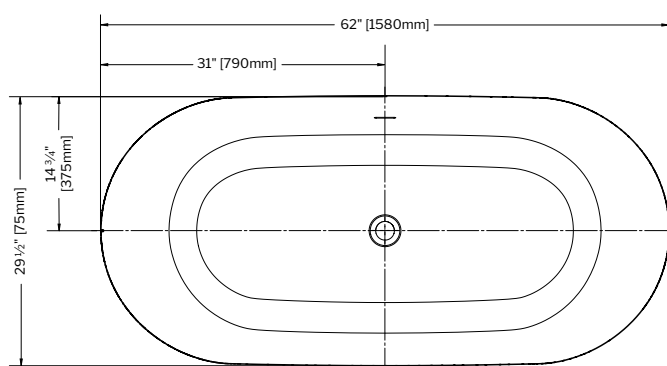

CALLA matte exterior / glossy interior

62" L x 29 1/2" W x 22 5/8" H • Capacity: 69 US gal • Net weight 276 lb
1575mm L x 749mm W x 575mm H • Capacity: 260 L • Net weight 125 kg

MODEL	TUB COLOR	PRICE
BTCA6229-1819MG	Interior Glossy White Exterior Matte Dark Stone Grey	$6,798

Tub includes white toe touch drain cover

Chrome drain cover (optional)	TUBDRAINCOVER-SS-11	$71
Brushed Nickel drain cover (optional)	TUBDRAINCOVER-SS-25	$111
Matte Black drain cover (optional)	TUBDRAINCOVER-SS-33	$128
Brushed Gold drain cover (optional)	TUBDRAINCOVER-SS-12	$128

Matte Dark Stone Grey (19) + Glossy White (18) Interior

TUBDRAINCOVER-SS- _ compatible only with Calla and Lys tubs.

Tolerance on dimensions: ± 3/8" (10 mm)

To receive the full size paper template for this tub model, simply send us a request indicating code **TMPBTCA6229**. We will gladly mail it to you at no charge.

ABS model: **DRAINFC-T-ABS-33** $234
PVC model: **DRAINFC-T-PVC-18** $234