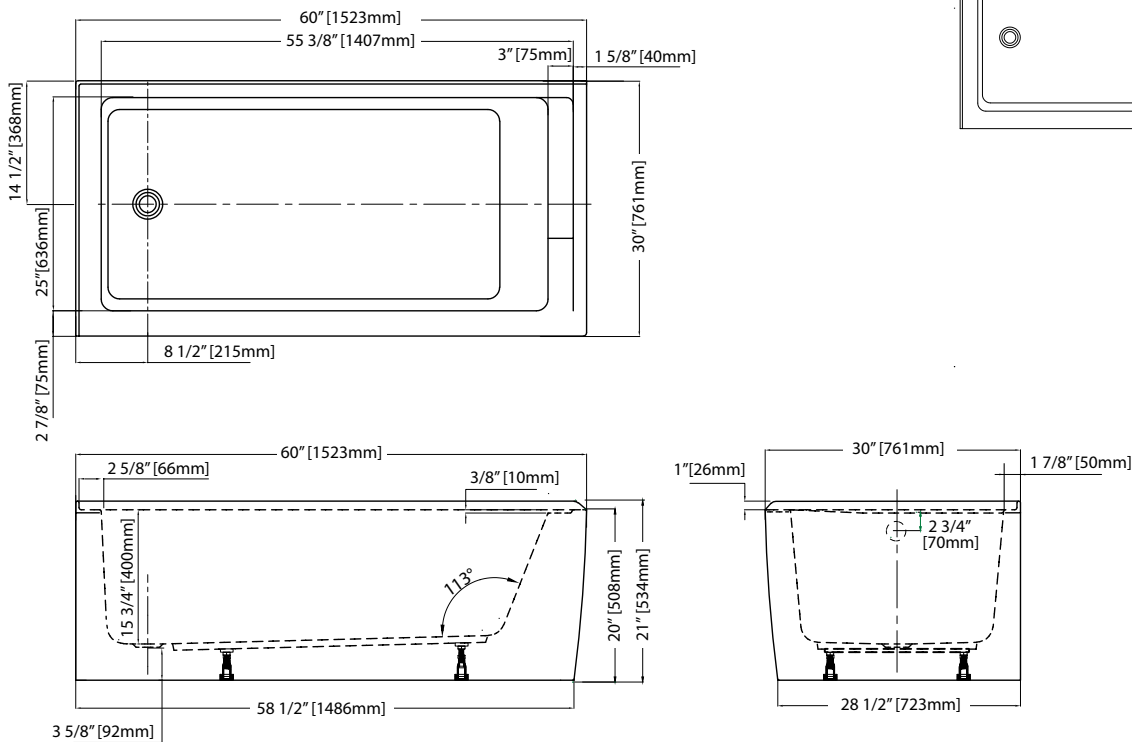

MODEL	TUB COLOR	PRICE
BZCP6030R-18	White	$2,591
BZCP6030L-18	White	

Drain and overflow not included. See SlideOn™ drain option on page 86.