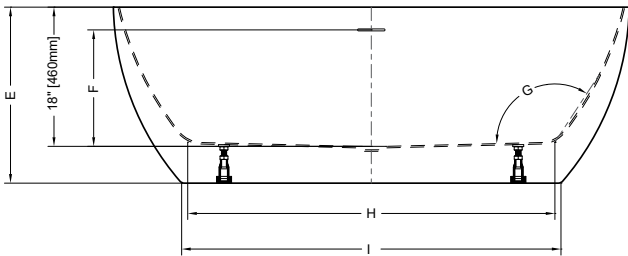

VOCE BLACK matte exterior / glossy interior

PETITE

55" L x 31½" W x 24" H • Capacity: 67 US gal
1400mm L x 800mm W x 610mm H • Capacity: 254 L

GRANDE

67" L x 32¼" W x 23" H • Capacity: 78 US gal
1700mm L x 820mm W x 580mm H • Capacity: 295 L

MODEL	TUB COLOR	PRICE	MODEL	TUB COLOR	PRICE
BV05531-33MG	Interior Glossy Black Exterior Matte Black	$3,587	BV06732-33MG	Interior Glossy Black Exterior Matte Black	$3,700

Tub includes black toe touch drain cover

Chrome drain cover (optional)	TUBDRAINCOVER-11	$40
Brushed Nickel drain cover (optional)	TUBDRAINCOVER-25	$45
Brushed Gold drain cover (optional)	TUBDRAINCOVER-12	$64