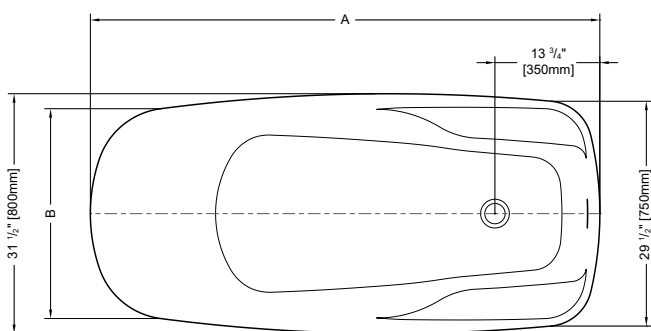

RHAPSODY

PETITE

59" L x 31 1/2" W x 27 3/8" H • Capacity: 54 US gal
1500mm L x 800mm W x 695mm H • Capacity: 203 L

GRANDE

66 7/8" L x 31 1/2" W x 28 1/8" H • Capacity: 63 US gal
1700mm L x 800mm W x 715mm H • Capacity: 238 L

MODEL	TUB COLOR	PRICE	MODEL	TUB COLOR	PRICE
BRH5931-18	White	$3,950	BRH6731-18	White	$4,077

Tub includes white toe touch drain cover

Chrome drain cover (optional)	TUBDRAINCOVER-11	$40
Brushed Nickel drain cover (optional)	TUBDRAINCOVER-25	$45
Matte Black drain cover (optional)	TUBDRAINCOVER-33	$58
Brushed Gold drain cover (optional)	TUBDRAINCOVER-12	$64

CLEAN SLOTTED
OVERFLOW