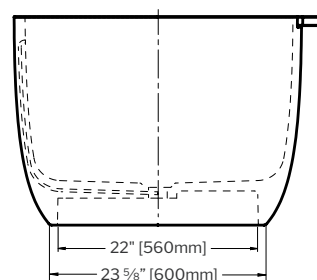

Chrome 11

Dark Chrome 91

Brushed Nickel 25

Brushed Gold 12

CLEAN SLOTTED  
OVERFLOW

Tolerance on dimensions: ± 3/8" (10 mm)

To receive the full size paper template for this tub model, simply send us a request indicating code **TMPBTLU6335**. We will gladly mail it to you at no charge.