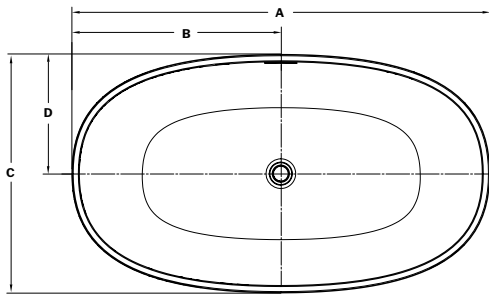

SOLFEGE

PETITE

55 1/4" L x 31 1/2" W x 23" H • Capacity: 73 US gal
1403mm L x 800mm W x 580mm H • Capacity: 277 L

GRANDE

63" L x 31 1/2" W x 23" H • Capacity: 79 US gal
1600mm L x 800mm W x 580mm H • Capacity: 300 L

MODEL	TUB COLOR	PRICE
BSF5532-18	Interior Glossy White Exterior Glossy White	$2,579
BSF5532-1828MG	Interior Glossy White Exterior Matte Rosemary Green	$3,279
BSF5532-1832MG	Interior Glossy White Exterior Matte Champagne	$3,279

MODEL	TUB COLOR	PRICE
BSF6332-18	Interior Glossy White Exterior Glossy White	$2,756
BSF6332-1828MG	Interior Glossy White Exterior Matte Rosemary Green	$3,747
BSF6332-1832MG	Interior Glossy White Exterior Matte Champagne	$3,747

Tub includes white toe touch drain cover

NEW

- Chrome drain cover (optional)
- Brushed Nickel drain cover (optional)
- Matte Black drain cover (optional)
- Brushed Gold drain cover (optional)

TUBDRAINCOVER2-11	$35
TUBDRAINCOVER2-25	$40
TUBDRAINCOVER2-33	$51
TUBDRAINCOVER2-12	$56

TUBDRAINCOVER2- compatible only with Solfege tubs.
The drain is not installed and ships in the box for this bathtub.