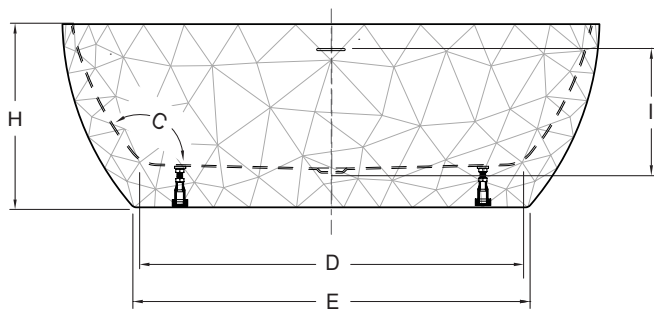

TONNETZ

PETITE

55 1/2" L x 31 5/8" W x 23 1/4" H • Capacity: 67.6 US gal
1410mm L x 804mm W x 590mm H • Capacity: 256 L

GRANDE

67 3/8" L x 32 3/32" W x 22 7/8" H • Capacity: 91 US gal
1710mm L x 815mm W x 580mm H • Capacity: 345 L

MODEL	TUB COLOR	PRICE	MODEL	TUB COLOR	PRICE
BTZ5531-18	White	$2,926	BTZ6732-18	White	$2,992

Tub includes white toe touch drain cover

Chrome drain cover (optional)	TUBDRAINCOVER-11	$40
Brushed Nickel drain cover (optional)	TUBDRAINCOVER-25	$45
Matte Black drain cover (optional)	TUBDRAINCOVER-33	$58
Brushed Gold drain cover (optional)	TUBDRAINCOVER-12	$64