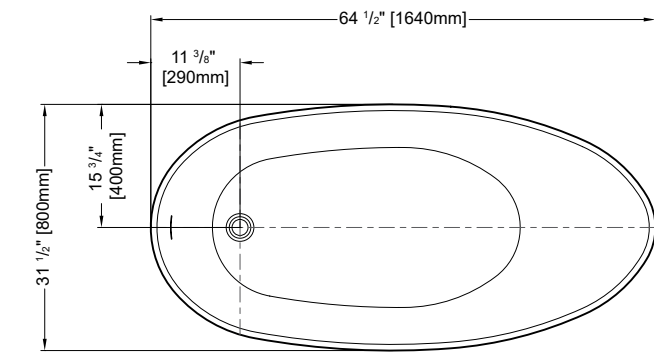

MOLTO

64 1/2" L x 31 1/2" W x 33 1/2" H • Capacity: 67 US gal
1640mm L x 800mm W x 850mm H • Capacity: 254 L

MODEL	TUB COLOR	PRICE
BMO6431-18	White	$4,718

Tub includes white toe touch drain cover

Chrome drain cover (optional)	TUBDRAINCOVER-11	$40
Brushed Nickel drain cover (optional)	TUBDRAINCOVER-25	$45
Matte Black drain cover (optional)	TUBDRAINCOVER-33	$58
Brushed Gold drain cover (optional)	TUBDRAINCOVER-12	$64