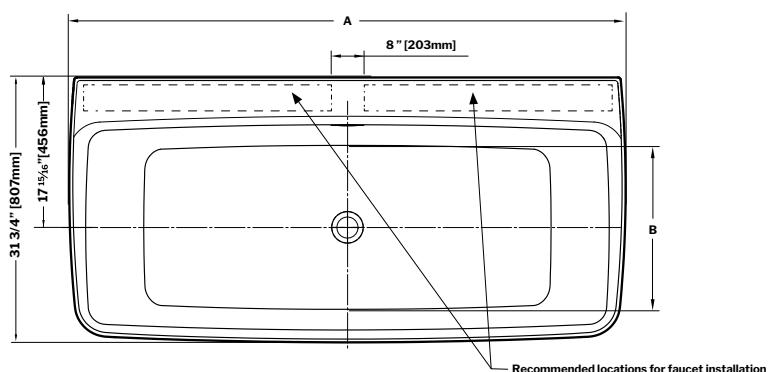

SONORO

PETITE

60" L x 31 3/4" W x 22 7/8" H • Capacity: 55 US gal
1524mm L x 807mm W x 580mm H • Capacity: 208 L

PLUS

67" L x 31 3/4" W x 22 7/8" H • Capacity: 71 US gal
1700mm L x 807mm W x 580mm H • Capacity: 270 L

MODEL	TUB COLOR	PRICE	MODEL	TUB COLOR	PRICE
BZSN6032-18	White	$2,926	BZSN6732-18	White	$3,106

Tub includes white toe touch drain cover

Chrome drain cover (optional)	TUBDRAINCOVER-11	$40
Brushed Nickel drain cover (optional)	TUBDRAINCOVER-25	$45
Matte Black drain cover (optional)	TUBDRAINCOVER-33	$58
Brushed Gold drain cover (optional)	TUBDRAINCOVER-12	$64