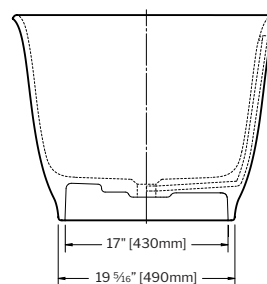

CALLA matte exterior / glossy interior

62" L x 29 1/2" W x 22 5/8" H • Capacity: 69 US gal • Net weight 276 lb
1575mm L x 749mm W x 575mm H • Capacity: 260 L • Net weight 125 kg

MODEL	TUB COLOR	PRICE
BTCA6229-1819MG	Interior Glossy White Exterior Matte Dark Stone Grey	$6,798

Tub includes white toe touch drain cover

Chrome drain cover (optional)	TUBDRAINCOVER-SS-11	$71
Brushed Nickel drain cover (optional)	TUBDRAINCOVER-SS-25	$111
Matte Black drain cover (optional)	TUBDRAINCOVER-SS-33	$128
Brushed Gold drain cover (optional)	TUBDRAINCOVER-SS-12	$128

Matte Dark Stone Grey (19) + Glossy White (18) Interior

TUBDRAINCOVER-SS- _ compatible only with Calla and Lys tubs.

Tolerance on dimensions: ± 3/8" (10 mm)

To receive the full size paper template for this tub model, simply send us a request indicating code **TMPBTCA6229**. We will gladly mail it to you at no charge.

ABS model: **DRAINFC-T-ABS-33** $234
PVC model: **DRAINFC-T-PVC-18** $234