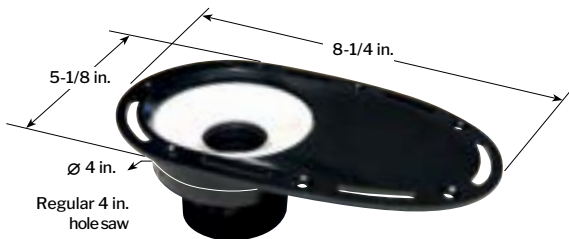

Features & benefits

1. One piece drain and no metal = no rust
2. Available in ABS and PVC
3. Union reduced from 2" to 1½"
4. Light weight
5. Includes test plug and plumbing grease
6. The middle cap can be removed to replace the silicone gasket
7. The narrow drain base allows for an installation closer to the stud
8. The drain is 2 ¾" thick to allow for installations on smaller rafters