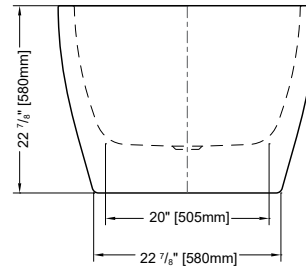

OCTAVE

PETITE

59" L x 31 1/2" W x 23" H • Capacity: 54 US gal
1500mm L x 800mm W x 580mm H • Capacity: 203 L

GRANDE

67" L x 31 1/2" W x 23" H • Capacity: 66 US gal
1700mm L x 800mm W x 580mm H • Capacity: 248 L

MODEL	TUB COLOR	PRICE	MODEL	TUB COLOR	PRICE
BZOC5931-18	White	$3,156	BZOC6731-18	White	$3,286

Tub includes white toe touch drain cover

Chrome drain cover (optional)	TUBDRAINCOVER-11	$40
Brushed Nickel drain cover (optional)	TUBDRAINCOVER-25	$45
Matte Black drain cover (optional)	TUBDRAINCOVER-33	$58
Brushed Gold drain cover (optional)	TUBDRAINCOVER-12	$64