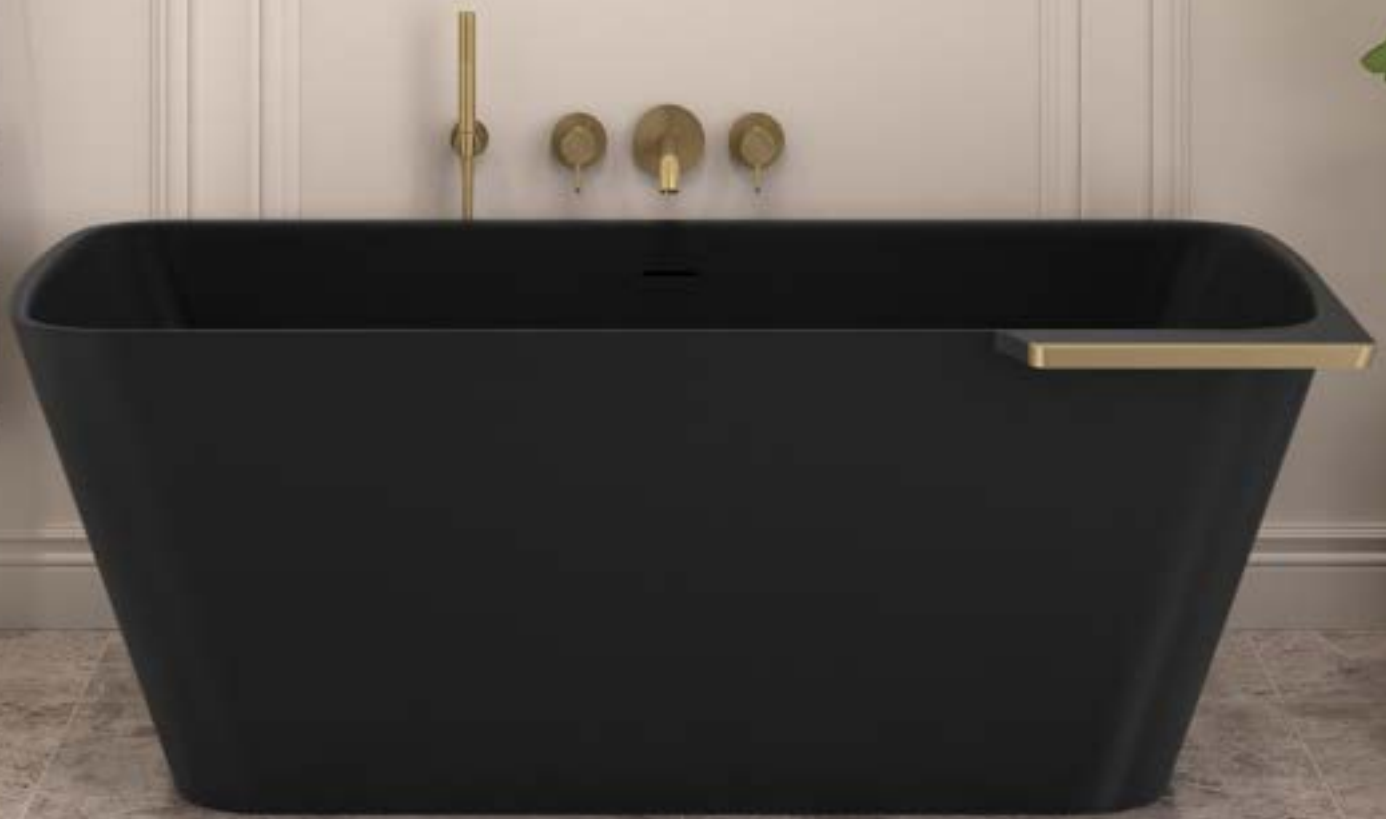

# LUKAS tub with shelf

SOLID SURFACE  
FREESTANDING TUB

MODEL BTLK6433R-12-18

MODEL BTLK6433R-12-33

 **FLEURCO™** [www.fleurco.com](http://www.fleurco.com)