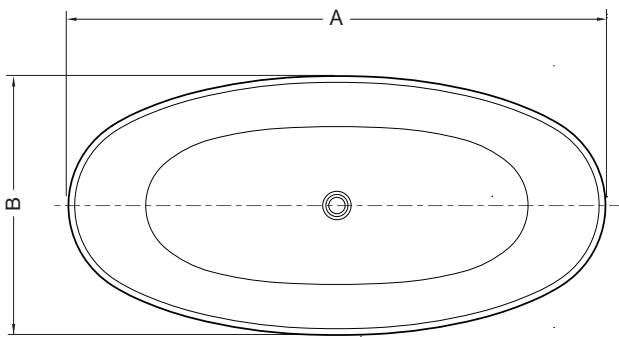

TONNETZ

PETITE

55 1/2" L x 31 5/8" W x 23 1/4" H • Capacity: 67.6 US gal
1410mm L x 804mm W x 590mm H • Capacity: 256 L

GRANDE

67 3/8" L x 32 3/32" W x 22 7/8" H • Capacity: 91 US gal
1710mm L x 815mm W x 580mm H • Capacity: 345 L

MODEL	TUB COLOR	PRICE	MODEL	TUB COLOR	PRICE
BTZ5531-18	White	$2,926	BTZ6732-18	White	$2,992

Tub includes white toe touch drain cover

Chrome drain cover (optional)	TUBDRAINCOVER-11	$40
Brushed Nickel drain cover (optional)	TUBDRAINCOVER-25	$45
Matte Black drain cover (optional)	TUBDRAINCOVER-33	$58
Brushed Gold drain cover (optional)	TUBDRAINCOVER-12	$64