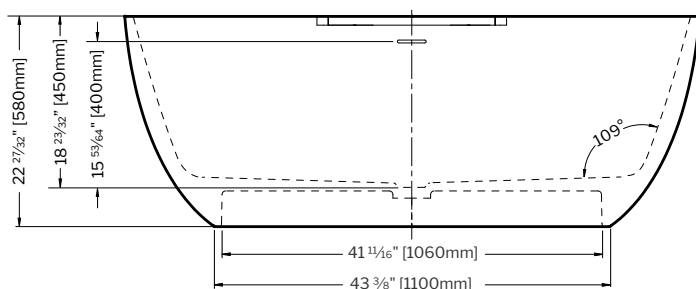

Chrome 11

Dark Chrome 91

Brushed Nickel 25

Brushed Gold 12

CLEAN SLOTTED  
OVERFLOW

Tolerance on dimensions: ± 3/8" (10 mm)

To receive the full size paper template for this tub model, simply send us a request indicating code **TMPBTLU6335**. We will gladly mail it to you at no charge.