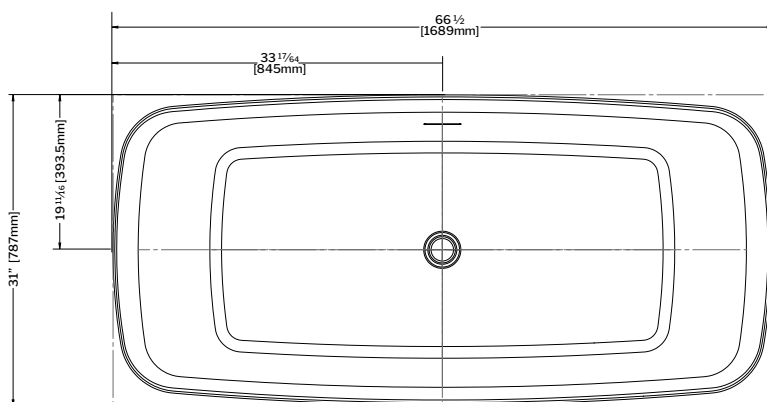

LYS matte exterior / glossy interior

66 1/2" L x 31" W x 23 1/8" H • Capacity: 76 US gal • Net weight 298 lb
1690mm L x 787mm W x 588mm H • Capacity: 287 L • Net weight 135 kg

MODEL	TUB COLOR	PRICE
BTLY6631-1819MG	Interior Glossy White Exterior Matte Dark Stone Grey	$6,798

Tub includes white toe touch drain cover

Chrome drain cover (optional)	TUBDRAINCOVER-SS-11	$71
Brushed Nickel drain cover (optional)	TUBDRAINCOVER-SS-25	$111
Matte Black drain cover (optional)	TUBDRAINCOVER-SS-33	$128
Brushed Gold drain cover (optional)	TUBDRAINCOVER-SS-12	$128

Matte Dark Stone Grey (19) Exterior + Glossy White (18) Interior

TUBDRAINCOVER-SS- _ compatible only with Calla and Lys tubs.

Tolerance on dimensions: ± 3/8" (10 mm)

To receive the full size paper template for this tub model, simply send us a request indicating code **TMPBTLY6631**. We will gladly mail it to you at no charge.

ABS model: **DRAINFC-T-ABS-33** $234
PVC model: **DRAINFC-T-PVC-18** $234