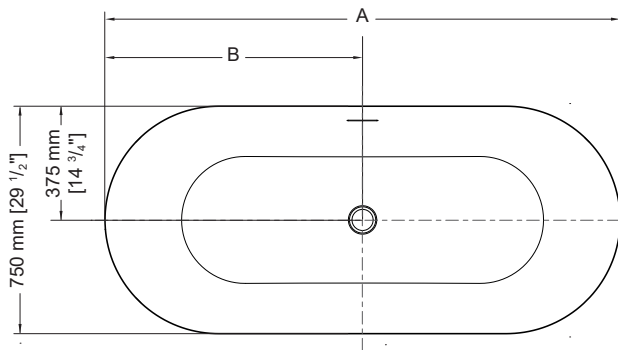

CADENZA

PETITE

59" L x 29 1/2" W x 23" H • Capacity: 63 US gal
1500mm L x 750mm W x 580mm H • Capacity: 240 L

GRANDE

67" L x 29 1/2" W x 23" H • Capacity: 72 US gal
1700mm L x 750mm W x 580mm H • Capacity: 272 L

MODEL	TUB COLOR	PRICE	MODEL	TUB COLOR	PRICE
BCD5930-18	White	$2,445	BCD6730-18	White	$2,523

Tub includes white toe touch drain cover

Chrome drain cover (optional)	TUBDRAINCOVER-11	$40
Brushed Nickel drain cover (optional)	TUBDRAINCOVER-25	$45
Matte Black drain cover (optional)	TUBDRAINCOVER-33	$58
Brushed Gold drain cover (optional)	TUBDRAINCOVER-12	$64