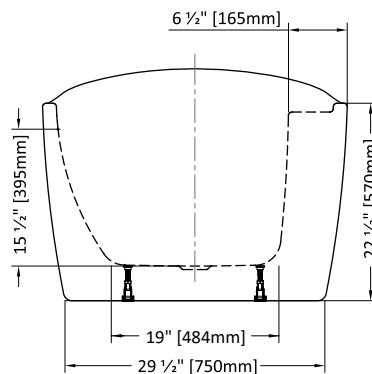

OSSIA

68 3/4" L x 34 3/8" W x 26" H • Capacity: 73 US gal
1746mm L x 879mm W x 660mm H • Capacity: 279 L

MODEL	TUB COLOR	PRICE
BLOS6935-18	White	$3,132

Tub includes white toe touch drain cover

Chrome drain cover (optional)	TUBDRAINCOVER-11	$40
Brushed Nickel drain cover (optional)	TUBDRAINCOVER-25	$45
Matte Black drain cover (optional)	TUBDRAINCOVER-33	$58
Brushed Gold drain cover (optional)	TUBDRAINCOVER-12	$64