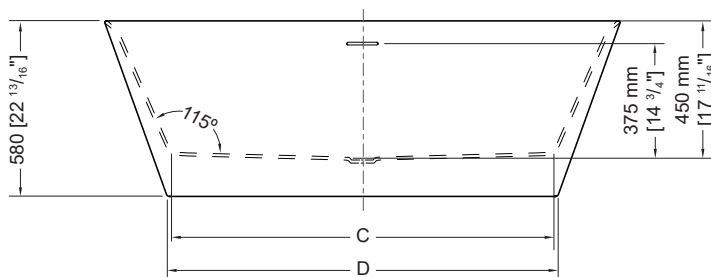

CADENZA

PETITE

59" L x 29 1/2" W x 23" H • Capacity: 63 US gal
1500mm L x 750mm W x 580mm H • Capacity: 240 L

GRANDE

67" L x 29 1/2" W x 23" H • Capacity: 72 US gal
1700mm L x 750mm W x 580mm H • Capacity: 272 L

MODEL	TUB COLOR	PRICE	MODEL	TUB COLOR	PRICE
BCD5930-18	White	$2,445	BCD6730-18	White	$2,523

Tub includes white toe touch drain cover

Chrome drain cover (optional)	TUBDRAINCOVER-11	$40
Brushed Nickel drain cover (optional)	TUBDRAINCOVER-25	$45
Matte Black drain cover (optional)	TUBDRAINCOVER-33	$58
Brushed Gold drain cover (optional)	TUBDRAINCOVER-12	$64