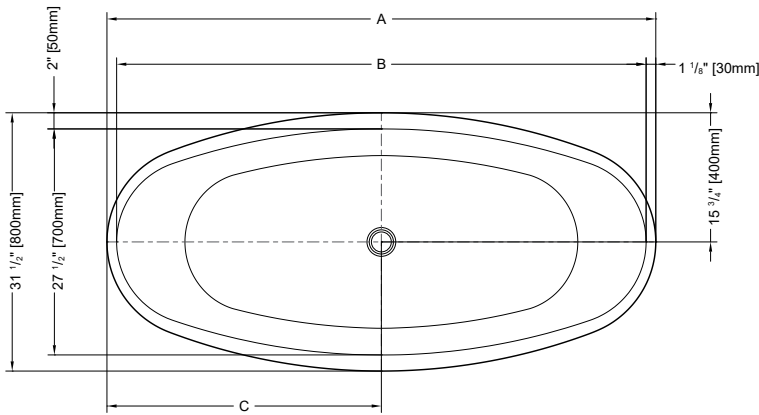

OCTAVE

PETITE

59" L x 31 1/2" W x 23" H • Capacity: 54 US gal
1500mm L x 800mm W x 580mm H • Capacity: 203 L

GRANDE

67" L x 31 1/2" W x 23" H • Capacity: 66 US gal
1700mm L x 800mm W x 580mm H • Capacity: 248 L

MODEL	TUB COLOR	PRICE	MODEL	TUB COLOR	PRICE
BZOC5931-18	White	$3,156	BZOC6731-18	White	$3,286

Tub includes white toe touch drain cover

Chrome drain cover (optional)	TUBDRAINCOVER-11	$40
Brushed Nickel drain cover (optional)	TUBDRAINCOVER-25	$45
Matte Black drain cover (optional)	TUBDRAINCOVER-33	$58
Brushed Gold drain cover (optional)	TUBDRAINCOVER-12	$64