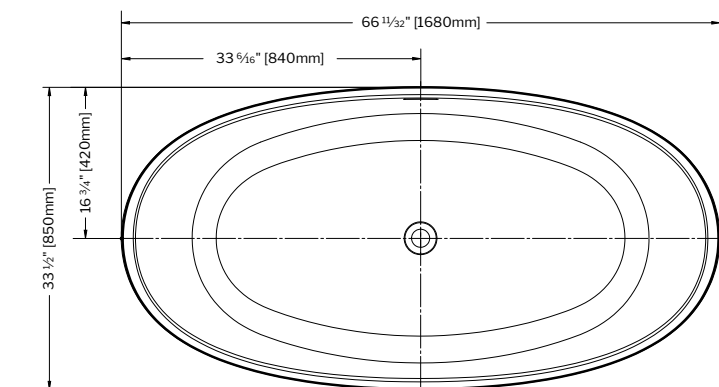

66 3/8" L x 33 1/2" W x 22 7/8" H • Capacity: 82 US gal • Net weight 298 lb
1685mm L x 851mm W x 582mm H • Capacity: 310 L • Net weight 135 lb

MODEL	TUB COLOR	PRICE
BTGI6633-18	Matte White	$7,210

Tub includes glossy white toe touch drain cover

Chrome drain cover (optional)	TUBDRAINCOVER-11	$40
Brushed Nickel drain cover (optional)	TUBDRAINCOVER-25	$45
Matte Black drain cover (optional)	TUBDRAINCOVER-33	$58
Brushed Gold drain cover (optional)	TUBDRAINCOVER-12	$64

Tolerance on dimensions: ± 3/8" (10 mm)

To receive the full size paper template for this tub model, simply send us a request indicating code **TMPBTGI6633**. We will gladly mail it to you at no charge.