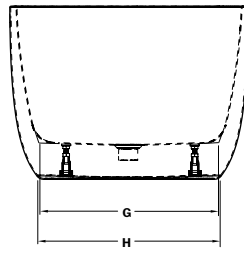

SOLFEGE

PETITE

55 1/4" L x 31 1/2" W x 23" H • Capacity: 73 US gal
1403mm L x 800mm W x 580mm H • Capacity: 277 L

GRANDE

63" L x 31 1/2" W x 23" H • Capacity: 79 US gal
1600mm L x 800mm W x 580mm H • Capacity: 300 L

MODEL	TUB COLOR	PRICE
BSF5532-18	Interior Glossy White Exterior Glossy White	$2,579
BSF5532-1828MG	Interior Glossy White Exterior Matte Rosemary Green	$3,279
BSF5532-1832MG	Interior Glossy White Exterior Matte Champagne	$3,279

MODEL	TUB COLOR	PRICE
BSF6332-18	Interior Glossy White Exterior Glossy White	$2,756
BSF6332-1828MG	Interior Glossy White Exterior Matte Rosemary Green	$3,747
BSF6332-1832MG	Interior Glossy White Exterior Matte Champagne	$3,747

Tub includes white toe touch drain cover

NEW

- Chrome drain cover (optional)
- Brushed Nickel drain cover (optional)
- Matte Black drain cover (optional)
- Brushed Gold drain cover (optional)

TUBDRAINCOVER2-11	$35
TUBDRAINCOVER2-25	$40
TUBDRAINCOVER2-33	$51
TUBDRAINCOVER2-12	$56

TUBDRAINCOVER2- compatible only with Solfege tubs.
The drain is not installed and ships in the box for this bathtub.