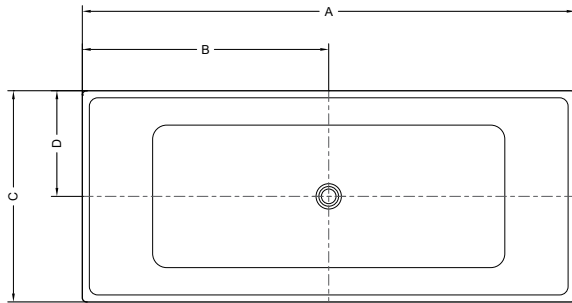

CALANDO BLACK

matte exterior / glossy interior

PETITE

56" L x 31" W x 23" H • Capacity: 77 US gal
1425mm L x 785mm W x 580mm H • Capacity: 292 L

GRANDE

68 ¾" L x 29 ½" W x 23" H • Capacity: 88 US gal
1750mm L x 750mm W x 580mm H • Capacity: 333 L

MODEL	TUB COLOR	PRICE	MODEL	TUB COLOR	PRICE
BCA5631-33MG	Interior Glossy Black Exterior Matte Black	$3,771	BCA6829-33MG	Interior Glossy Black Exterior Matte Black	$4,027

Tub includes black toe touch drain cover

Chrome drain cover (optional)	TUBDRAINCOVER-11	$40
Brushed Nickel drain cover (optional)	TUBDRAINCOVER-25	$45
Brushed Gold drain cover (optional)	TUBDRAINCOVER-12	$64

Tolerance on dimensions: ± 1/4" (6 mm)

MODEL	A	B	C	D	E	F	G	H	I
BCA5631	56 ½" [1425mm]	28" [715mm]	31" [785mm]	15 ½" [395mm]	115°	38 ⅜" [975mm]	40 ¾" [1035mm]	21 ⅜" [545mm]	25 ⅛" [635mm]
BCA6829	68 ⅞" [1750mm]	34 ½" [875mm]	29 ½" [750mm]	14 ¾" [375mm]	117°	49 ¼" [1250mm]	51 ⅝" [1310mm]	19 ⅞" [505mm]	23 ⅝" [600mm]

To receive the full size paper template for this tub model, simply send us a request indicating code **TMPBCA5631** for petite, or **TMPBCA6829** for grande. We will gladly mail it to you at no charge.