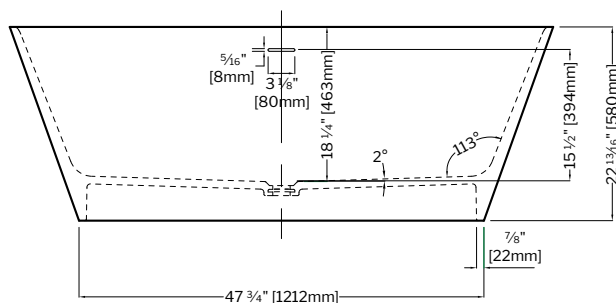

Chrome 11

Dark Chrome 91

Brushed Nickel 25

Brushed Gold 12

CLEAN SLOTTED  
OVERFLOW

Tolerance on dimensions: ± 3/8" (10 mm)

To receive the full size paper template for this tub model, simply send us a request indicating code **TMPBTLK6433**. We will gladly mail it to you at no charge.