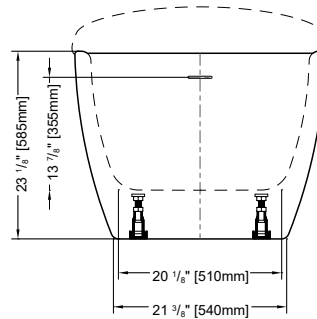

VERISMO

PETITE

59" L x 31 1/2" W x 28 3/8" H • Capacity: 56 US gal
1495mm L x 800mm W x 725mm H • Capacity: 213 L

GRANDE

66 3/4" L x 31 1/2" W x 28 3/8" H • Capacity: 64 US gal
1695mm L x 800mm W x 725mm H • Capacity: 241 L

MODEL	TUB COLOR	PRICE	MODEL	TUB COLOR	PRICE
BZVE5931-18	White	$3,375	BZVE6731-18	White	$3,502

Tub includes white toe touch drain cover

Chrome drain cover (optional)	TUBDRAINCOVER-11	$40
Brushed Nickel drain cover (optional)	TUBDRAINCOVER-25	$45
Matte Black drain cover (optional)	TUBDRAINCOVER-33	$58
Brushed Gold drain cover (optional)	TUBDRAINCOVER-12	$64