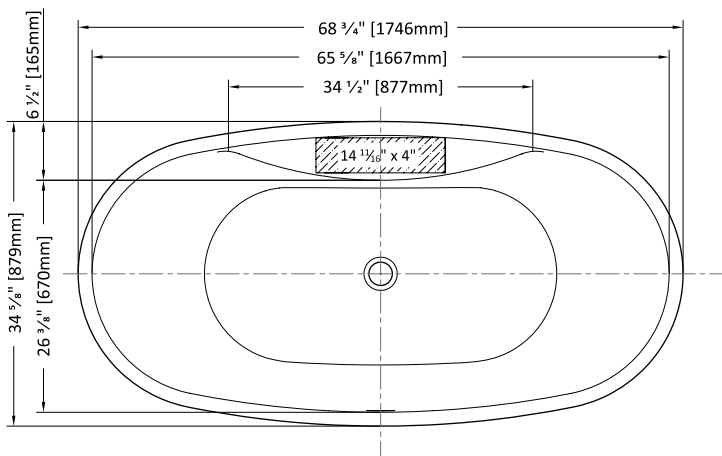

OSSIA

68 3/4" L x 34 3/8" W x 26" H • Capacity: 73 US gal
1746mm L x 879mm W x 660mm H • Capacity: 279 L

MODEL	TUB COLOR	PRICE
BLOS6935-18	White	$3,132

Tub includes white toe touch drain cover

Chrome drain cover (optional)	TUBDRAINCOVER-11	$40
Brushed Nickel drain cover (optional)	TUBDRAINCOVER-25	$45
Matte Black drain cover (optional)	TUBDRAINCOVER-33	$58
Brushed Gold drain cover (optional)	TUBDRAINCOVER-12	$64