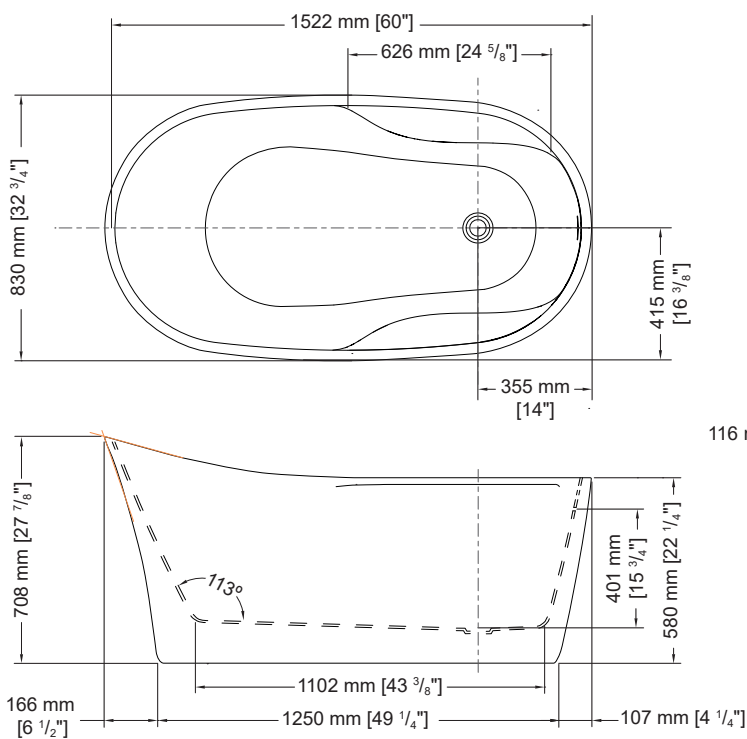

SYNFONIA

60" L x 32 3/4" W x 27 7/8" H • Capacity: 50 US gal
1522mm L x 830mm W x 708mm H • Capacity: 190 L

MODEL	TUB COLOR	PRICE
BZSY6032-18	White	$3,015

Tub includes white toe touch drain cover

Chrome drain cover (optional)	TUBDRAINCOVER-11	$40
Brushed Nickel drain cover (optional)	TUBDRAINCOVER-25	$45
Matte Black drain cover (optional)	TUBDRAINCOVER-33	$58
Brushed Gold drain cover (optional)	TUBDRAINCOVER-12	$64