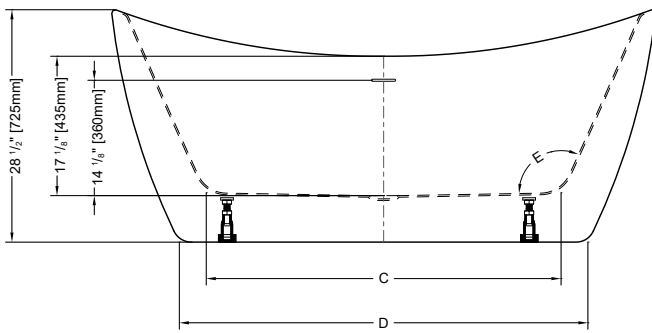

ARPEGGIO

PETITE

59" L x 31 1/2" W x 28 1/2" H • Capacity: 53 US gal
1495mm L x 800mm W x 725mm H • Capacity: 200 L

GRANDE

67" L x 31 1/2" W x 28 1/2" H • Capacity: 60 US gal
1695mm L x 800mm W x 725mm H • Capacity: 227 L

MODEL	TUB COLOR	PRICE	MODEL	TUB COLOR	PRICE
BZAR5931-18	White	$3,286	BZAR6731-18	White	$3,399

Tub includes white toe touch drain cover

Chrome drain cover (optional)	TUBDRAINCOVER-11	$40
Brushed Nickel drain cover (optional)	TUBDRAINCOVER-25	$45
Matte Black drain cover (optional)	TUBDRAINCOVER-33	$58
Brushed Gold drain cover (optional)	TUBDRAINCOVER-12	$64