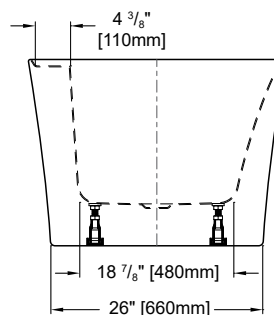

ALTO

PETITE

58" L x 31 1/2" W x 23" H • Capacity: 62 US gal
1475mm L x 800mm W x 580mm H • Capacity: 235 L

GRANDE

67" L x 31 1/2" W x 23" H • Capacity: 67 US gal
1700mm L x 800mm W x 580mm H • Capacity: 255 L

MODEL	TUB COLOR	PRICE	MODEL	TUB COLOR	PRICE
BAL5831-18	White	$3,695	BAL6731-18	White	$3,822

Tub includes white toe touch drain cover

Chrome drain cover (optional)	TUBDRAINCOVER-11	$40
Brushed Nickel drain cover (optional)	TUBDRAINCOVER-25	$45
Matte Black drain cover (optional)	TUBDRAINCOVER-33	$58
Brushed Gold drain cover (optional)	TUBDRAINCOVER-12	$64