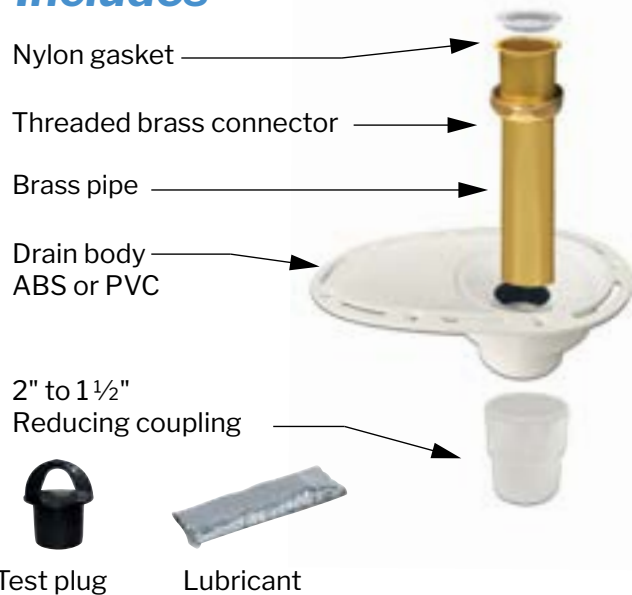

Includes

ABS model: **DRAINFC-T-ABS-33** $234
PVC model: **DRAINFC-T-PVC-18** $234