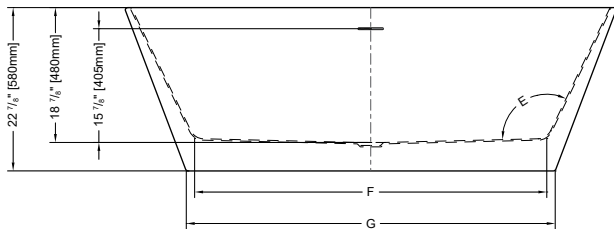

CALANDO

PETITE

56" L x 31" W x 23" H • Capacity: 77 US gal
1425mm L x 785mm W x 580mm H • Capacity: 292 L

GRANDE

68 3/4" L x 29 1/2" W x 23" H • Capacity: 88 US gal
1750mm L x 750mm W x 580mm H • Capacity: 333 L

MODEL	TUB COLOR	PRICE	MODEL	TUB COLOR	PRICE
BCA5631-18	White	3,771	BCA6829-18	White	$4,027

Tub includes white toe touch drain cover

Chrome drain cover (optional)	TUBDRAINCOVER-11	$40
Brushed Nickel drain cover (optional)	TUBDRAINCOVER-25	$45
Matte Black drain cover (optional)	TUBDRAINCOVER-33	$58
Brushed Gold drain cover (optional)	TUBDRAINCOVER-12	$64

Tolerance on dimensions: ± 1/4" (6 mm)

MODEL	A	B	C	D	E	F	G	H	I
BCA5631	56 1/8" [1425mm]	28" [715mm]	31" [785mm]	15 1/2" [395mm]	115°	38 3/8" [975mm]	40 3/4" [1035mm]	21 3/8" [545mm]	25 1/8" [635mm]
BCA6829	68 7/8" [1750mm]	34 1/2" [875mm]	29 1/2" [750mm]	14 3/4" [375mm]	117°	49 1/4" [1250mm]	51 5/8" [1310mm]	19 7/8" [505mm]	23 5/8" [600mm]

To receive the full size paper template for this tub model, simply send us a request indicating code **TMPBCA5631** for petite, or **TMPBCA6829** for grande. We will gladly mail it to you at no charge.