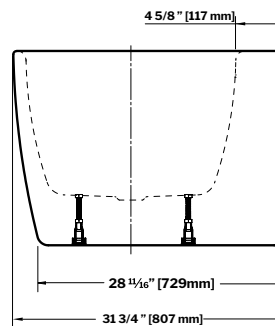

SONORO

PETITE

60" L x 31 3/4" W x 22 7/8" H • Capacity: 55 US gal
1524mm L x 807mm W x 580mm H • Capacity: 208 L

PLUS

67" L x 31 3/4" W x 22 7/8" H • Capacity: 71 US gal
1700mm L x 807mm W x 580mm H • Capacity: 270 L

MODEL	TUB COLOR	PRICE	MODEL	TUB COLOR	PRICE
BZSN6032-18	White	$2,926	BZSN6732-18	White	$3,106

Tub includes white toe touch drain cover

Chrome drain cover (optional)	TUBDRAINCOVER-11	$40
Brushed Nickel drain cover (optional)	TUBDRAINCOVER-25	$45
Matte Black drain cover (optional)	TUBDRAINCOVER-33	$58
Brushed Gold drain cover (optional)	TUBDRAINCOVER-12	$64