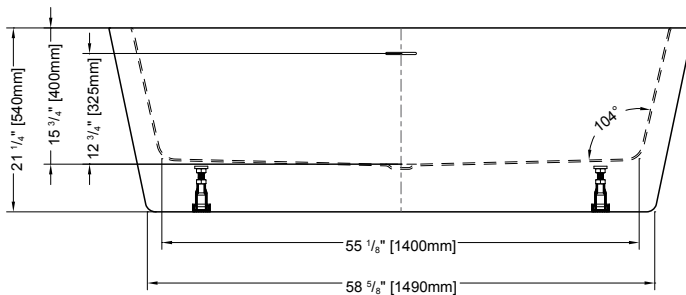

ADAGIO PRO

68 3/4" L x 31 1/4" W x 21 1/4" H • Capacity: 59 US gal
1745mm L x 795mm W x 540mm H • Capacity: 223 L

MODEL	TUB COLOR	PRICE
BLAD6831-18	White	$2,863

Tub includes white toe touch drain cover

Chrome drain cover (optional)	TUBDRAINCOVER-11	$40
Brushed Nickel drain cover (optional)	TUBDRAINCOVER-25	$45
Matte Black drain cover (optional)	TUBDRAINCOVER-33	$58
Brushed Gold drain cover (optional)	TUBDRAINCOVER-12	$64