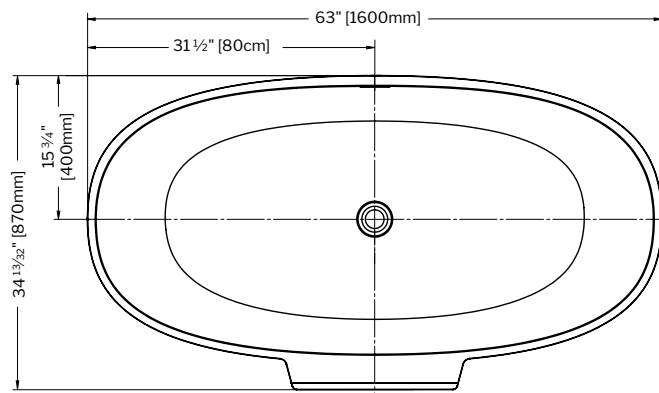

LUCIA tub with shelf

F You must indicate trim finish code in "F" field: Chrome 11, Dark Chrome 91, Brushed Nickel 25, Brushed Gold 12.

63" L x 34 3/8" W x 22 7/8" H • Capacity: 70 US gal • Net weight 295 lb
1600mm L x 874mm W x 580mm H • Capacity: 266 L • Net weight 134 kg

MODEL	TUB COLOR	PRICE
BTLU6335-F-18	Matte White	$6,228
BTLU6335-_-33	Matte Black	$6,568

Matte white tub includes glossy white toe touch drain cover
Matte black tub includes matte black toe touch drain cover

Chrome drain cover (optional)	TUBDRAINCOVER-11	$40
Brushed Nickel drain cover (optional)	TUBDRAINCOVER-25	$45
Matte Black drain cover (optional)	TUBDRAINCOVER-33	$58
Brushed Gold drain cover (optional)	TUBDRAINCOVER-12	$64

CLEAN SLOTTED
OVERFLOW