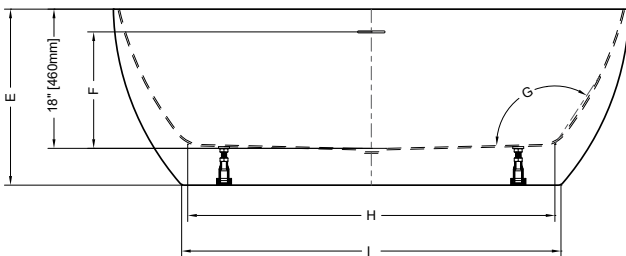

VOCE

PETITE

55" L x 31½" W x 24" H • Capacity: 67 US gal
1400mm L x 800mm W x 610mm H • Capacity: 254 L

GRANDE

67" L x 32¼" W x 23" H • Capacity: 78 US gal
1700mm L x 820mm W x 580mm H • Capacity: 295 L

MODEL	TUB COLOR	PRICE	MODEL	TUB COLOR	PRICE
BV05531-18	White	$3,587	BV06732-18	White	$3,700

Tub includes white toe touch drain cover

Chrome drain cover (optional)	TUBDRAINCOVER-11	$40
Brushed Nickel drain cover (optional)	TUBDRAINCOVER-25	$45
Matte Black drain cover (optional)	TUBDRAINCOVER-33	$58
Brushed Gold drain cover (optional)	TUBDRAINCOVER-12	$64