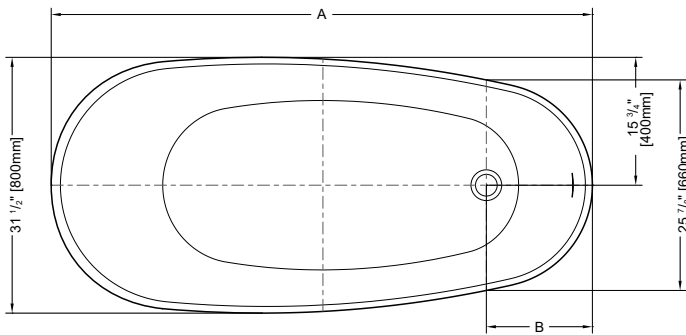

VERISMO

PETITE

59" L x 31 1/2" W x 28 3/8" H • Capacity: 56 US gal
1495mm L x 800mm W x 725mm H • Capacity: 213 L

GRANDE

66 3/4" L x 31 1/2" W x 28 3/8" H • Capacity: 64 US gal
1695mm L x 800mm W x 725mm H • Capacity: 241 L

MODEL	TUB COLOR	PRICE	MODEL	TUB COLOR	PRICE
BZVE5931-18	White	$3,375	BZVE6731-18	White	$3,502

Tub includes white toe touch drain cover

Chrome drain cover (optional)	TUBDRAINCOVER-11	$40
Brushed Nickel drain cover (optional)	TUBDRAINCOVER-25	$45
Matte Black drain cover (optional)	TUBDRAINCOVER-33	$58
Brushed Gold drain cover (optional)	TUBDRAINCOVER-12	$64