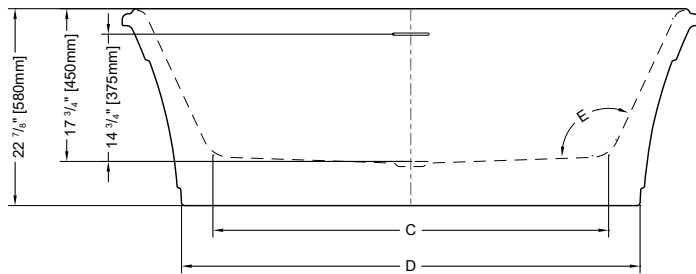

MADRIGAL

PETITE

59" L x 31 1/2" W x 23" H • Capacity: 55 US gal
1500mm L x 800mm W x 580mm H • Capacity: 210 L

GRANDE

67" L x 31 1/2" W x 23" H • Capacity: 67 US gal
1700mm L x 800mm W x 580mm H • Capacity: 255 L

MODEL	TUB COLOR	PRICE	MODEL	TUB COLOR	PRICE
BZMA5931-18	White	$3,286	BZMA6731-18	White	$3,399

Tub includes white toe touch drain cover

Chrome drain cover (optional)	TUBDRAINCOVER-11	$40
Brushed Nickel drain cover (optional)	TUBDRAINCOVER-25	$45
Matte Black drain cover (optional)	TUBDRAINCOVER-33	$58
Brushed Gold drain cover (optional)	TUBDRAINCOVER-12	$64