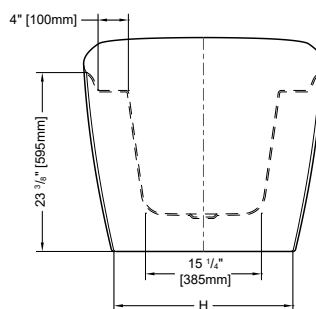

RHAPSODY

PETITE

59" L x 31 1/2" W x 27 3/8" H • Capacity: 54 US gal
1500mm L x 800mm W x 695mm H • Capacity: 203 L

GRANDE

66 7/8" L x 31 1/2" W x 28 1/8" H • Capacity: 63 US gal
1700mm L x 800mm W x 715mm H • Capacity: 238 L

MODEL	TUB COLOR	PRICE	MODEL	TUB COLOR	PRICE
BRH5931-18	White	$3,950	BRH6731-18	White	$4,077

Tub includes white toe touch drain cover

Chrome drain cover (optional)	TUBDRAINCOVER-11	$40
Brushed Nickel drain cover (optional)	TUBDRAINCOVER-25	$45
Matte Black drain cover (optional)	TUBDRAINCOVER-33	$58
Brushed Gold drain cover (optional)	TUBDRAINCOVER-12	$64

Tolerance on dimensions: ± 1/4" (6 mm)

MODEL	A	B	C	D	E	F	G	H
BRH5931	59" [1500mm]	26 5/8" [675mm]	27 3/8" [695mm]	39 3/4" [1010mm]	15 3/4" [400mm]	39 3/8" [1000mm]	121°	22 7/8" [580mm]
BRH6731	66 7/8" [1700mm]	27 1/2" [700mm]	28 7/8" [715mm]	44 1/8" [1120mm]	19 1/8" [485mm]	43 7/8" [1115mm]	126°	23 1/2" [595mm]

To receive the full size paper template for this tub model, simply send us a request indicating code **TMPBRH5931** for petite, or **TMPBRH6731** for grande. We will gladly mail it to you at no charge.

ABS model: **DRAINFC-T-ABS-33** $234
PVC model: **DRAINFC-T-PVC-18** $234