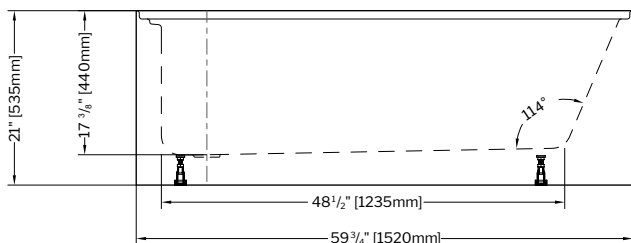

MOTIF

60" L x 30" W x 21" H • Capacity: 62 US gal
1520mm L x 762mm W x 535mm H • Capacity: 235 L

60" L x 32" W x 21" H • Capacity: 69 US gal
1520mm L x 813mm W x 535mm H • Capacity: 261 L

MODEL	TUB COLOR	PRICE	MODEL	TUB COLOR	PRICE
BZMO6030R-18	White	$2,032	BZMO6032R-18	White	$2,045
BZMO6030L-18	White		BZMO6032L-18	White	

Drain and overflow not included. See SlideOn™ drain option on page 86.

Tolerance on dimensions: ± 1/4" (6 mm)

MODEL	A	B	C	D
BZMO6030	30" [762mm]	14 1/4" [365mm]	15 3/4" [400mm]	22 5/8" [575mm]
BZMO6032	32" [813mm]	15 1/4" [390mm]	16 3/4" [425mm]	24 5/8" [625mm]

NEW! DIRECT DRAIN WASTE & OVERFLOW

- Brass / Chrome model: **DRNDIRECT-BRS-11 $214**
- Brass / White model: **DRNDIRECT-BRS-18 $444**
- Brass / Brushed Nickel: **DRNDIRECT-BRS-25 $444**

Compatible with FleurcoConnect drain