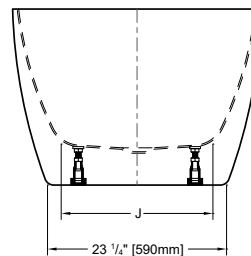

VOCE

PETITE

55" L x 31½" W x 24" H • Capacity: 67 US gal
1400mm L x 800mm W x 610mm H • Capacity: 254 L

GRANDE

67" L x 32¼" W x 23" H • Capacity: 78 US gal
1700mm L x 820mm W x 580mm H • Capacity: 295 L

MODEL	TUB COLOR	PRICE	MODEL	TUB COLOR	PRICE
BV05531-18	White	$3,587	BV06732-18	White	$3,700

Tub includes white toe touch drain cover

Chrome drain cover (optional)	TUBDRAINCOVER-11	$40
Brushed Nickel drain cover (optional)	TUBDRAINCOVER-25	$45
Matte Black drain cover (optional)	TUBDRAINCOVER-33	$58
Brushed Gold drain cover (optional)	TUBDRAINCOVER-12	$64