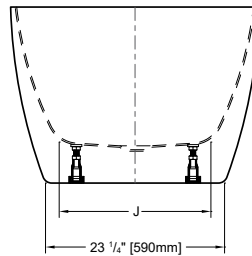

VOCE BLACK matte exterior / glossy interior

PETITE

55" L x 31½" W x 24" H • Capacity: 67 US gal
1400mm L x 800mm W x 610mm H • Capacity: 254 L

GRANDE

67" L x 32¼" W x 23" H • Capacity: 78 US gal
1700mm L x 820mm W x 580mm H • Capacity: 295 L

MODEL	TUB COLOR	PRICE	MODEL	TUB COLOR	PRICE
BV05531-33MG	Interior Glossy Black Exterior Matte Black	$3,587	BV06732-33MG	Interior Glossy Black Exterior Matte Black	$3,700

Tub includes black toe touch drain cover

Chrome drain cover (optional)	TUBDRAINCOVER-11	$40
Brushed Nickel drain cover (optional)	TUBDRAINCOVER-25	$45
Brushed Gold drain cover (optional)	TUBDRAINCOVER-12	$64