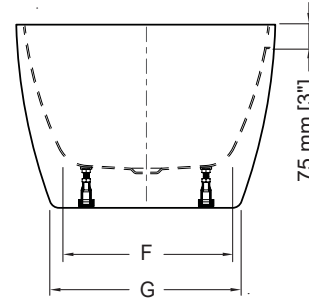

TONNETZ

PETITE

55 1/2" L x 31 5/8" W x 23 1/4" H • Capacity: 67.6 US gal
1410mm L x 804mm W x 590mm H • Capacity: 256 L

GRANDE

67 3/8" L x 32 3/32" W x 22 7/8" H • Capacity: 91 US gal
1710mm L x 815mm W x 580mm H • Capacity: 345 L

MODEL	TUB COLOR	PRICE	MODEL	TUB COLOR	PRICE
BTZ5531-18	White	$2,926	BTZ6732-18	White	$2,992

Tub includes white toe touch drain cover

Chrome drain cover (optional)	TUBDRAINCOVER-11	$40
Brushed Nickel drain cover (optional)	TUBDRAINCOVER-25	$45
Matte Black drain cover (optional)	TUBDRAINCOVER-33	$58
Brushed Gold drain cover (optional)	TUBDRAINCOVER-12	$64