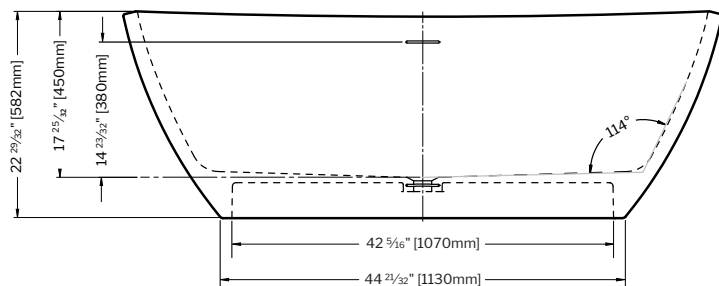

66 3/8" L x 33 1/2" W x 22 7/8" H • Capacity: 82 US gal • Net weight 298 lb
1685mm L x 851mm W x 582mm H • Capacity: 310 L • Net weight 135 lb

MODEL	TUB COLOR	PRICE
BTGI6633-18	Matte White	$7,210

Tub includes glossy white toe touch drain cover

Chrome drain cover (optional)	TUBDRAINCOVER-11	$40
Brushed Nickel drain cover (optional)	TUBDRAINCOVER-25	$45
Matte Black drain cover (optional)	TUBDRAINCOVER-33	$58
Brushed Gold drain cover (optional)	TUBDRAINCOVER-12	$64

Tolerance on dimensions: ± 3/8" (10 mm)

To receive the full size paper template for this tub model, simply send us a request indicating code **TMPBTGI6633**. We will gladly mail it to you at no charge.