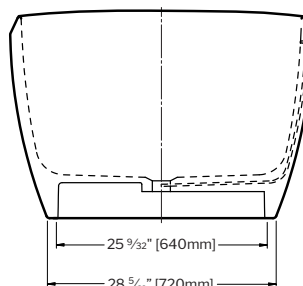

66 3/8" L x 33 1/2" W x 22 7/8" H • Capacity: 82 US gal • Net weight 298 lb
1685mm L x 851mm W x 582mm H • Capacity: 310 L • Net weight 135 lb

MODEL	TUB COLOR	PRICE
BTGI6633-18	Matte White	$7,210

Tub includes glossy white toe touch drain cover

Chrome drain cover (optional)	TUBDRAINCOVER-11	$40
Brushed Nickel drain cover (optional)	TUBDRAINCOVER-25	$45
Matte Black drain cover (optional)	TUBDRAINCOVER-33	$58
Brushed Gold drain cover (optional)	TUBDRAINCOVER-12	$64

Tolerance on dimensions: ± 3/8" (10 mm)

To receive the full size paper template for this tub model, simply send us a request indicating code **TMPBTGI6633**. We will gladly mail it to you at no charge.