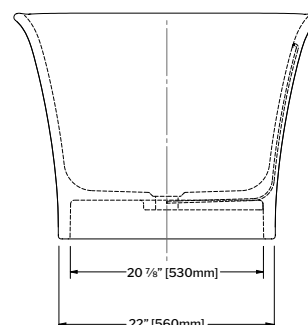

LYS matte exterior / glossy interior

66 1/2" L x 31" W x 23 1/8" H • Capacity: 76 US gal • Net weight 298 lb
1690mm L x 787mm W x 588mm H • Capacity: 287 L • Net weight 135 kg

MODEL	TUB COLOR	PRICE
BTLY6631-1819MG	Interior Glossy White Exterior Matte Dark Stone Grey	$6,798

Tub includes white toe touch drain cover

Chrome drain cover (optional)	TUBDRAINCOVER-SS-11	$71
Brushed Nickel drain cover (optional)	TUBDRAINCOVER-SS-25	$111
Matte Black drain cover (optional)	TUBDRAINCOVER-SS-33	$128
Brushed Gold drain cover (optional)	TUBDRAINCOVER-SS-12	$128

Matte Dark Stone Grey (19) Exterior + Glossy White (18) Interior

TUBDRAINCOVER-SS- _ compatible only with Calla and Lys tubs.

Tolerance on dimensions: ± 3/8" (10 mm)

To receive the full size paper template for this tub model, simply send us a request indicating code **TMPBTLY6631**. We will gladly mail it to you at no charge.

ABS model: **DRAINFC-T-ABS-33** $234
PVC model: **DRAINFC-T-PVC-18** $234