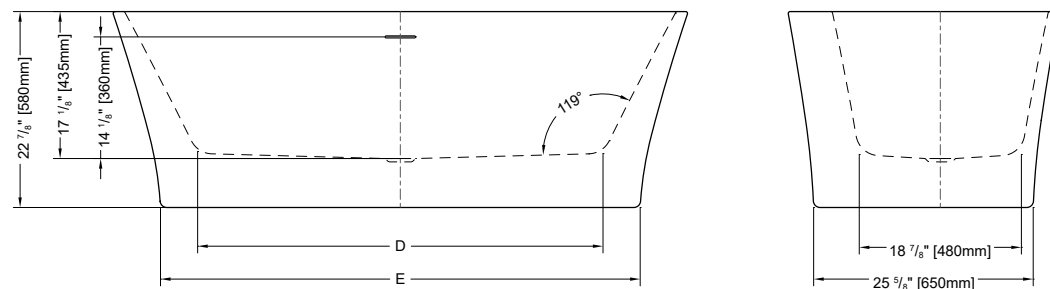

LIBRETTO

PETITE

59" L x 31 1/2" W x 23" H • Capacity: 54 US gal
1500mm L x 800mm W x 580mm H • Capacity: 205 L

GRANDE

67" L x 31 1/2" W x 23" H • Capacity: 62 US gal
1700mm L x 800mm W x 580mm H • Capacity: 235 L

MODEL	TUB COLOR	PRICE	MODEL	TUB COLOR	PRICE
BZLI5931-18	White	$3,246	BZLI6731-18	White	$3,375

Tub includes white toe touch drain cover

Chrome drain cover (optional)	TUBDRAINCOVER-11	$40
Brushed Nickel drain cover (optional)	TUBDRAINCOVER-25	$45
Matte Black drain cover (optional)	TUBDRAINCOVER-33	$58
Brushed Gold drain cover (optional)	TUBDRAINCOVER-12	$64

Tolerance on dimensions: ± 1/4" (6 mm)

MODEL	A	B	C	D	E
BZLI5931	59" [1500mm]	56 5/8" [1440mm]	29 1/2" [750mm]	39 3/8" [1000mm]	48" [1220mm]
BZLI6731	66 7/8" [1700mm]	64 1/2" [1640mm]	33 1/2" [850mm]	47 1/4" [1200mm]	55 7/8" [1420mm]

To receive the full size paper template for this tub model, simply send us a request indicating code **TMPBZLI5931** for petite, or **TMPBZLI6731** for grande. We will gladly mail it to you at no charge.