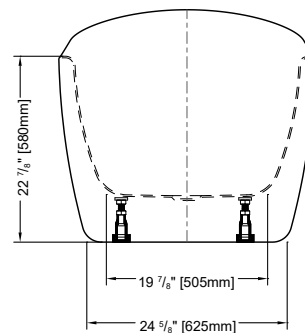

ARPEGGIO

PETITE

59" L x 31 1/2" W x 28 1/2" H • Capacity: 53 US gal
1495mm L x 800mm W x 725mm H • Capacity: 200 L

GRANDE

67" L x 31 1/2" W x 28 1/2" H • Capacity: 60 US gal
1695mm L x 800mm W x 725mm H • Capacity: 227 L

MODEL	TUB COLOR	PRICE	MODEL	TUB COLOR	PRICE
BZAR5931-18	White	$3,286	BZAR6731-18	White	$3,399

Tub includes white toe touch drain cover

Chrome drain cover (optional)	TUBDRAINCOVER-11	$40
Brushed Nickel drain cover (optional)	TUBDRAINCOVER-25	$45
Matte Black drain cover (optional)	TUBDRAINCOVER-33	$58
Brushed Gold drain cover (optional)	TUBDRAINCOVER-12	$64