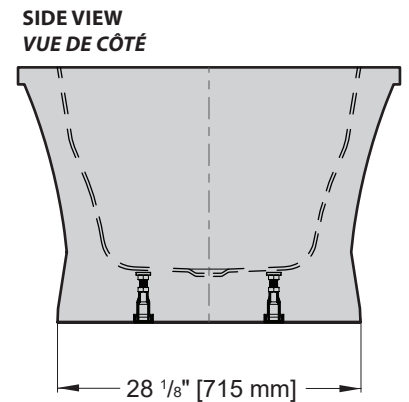

Model Modèle	Net Weight Poids net		Capacity Capacité	
	LB	KG	US GAL	L
BFO7035	126	57	74	280

Tolerance on dimensions: $\pm 1/4$ " [6 mm]
 Tolerance des dimensions: $\pm 1/4$ " [6 mm]