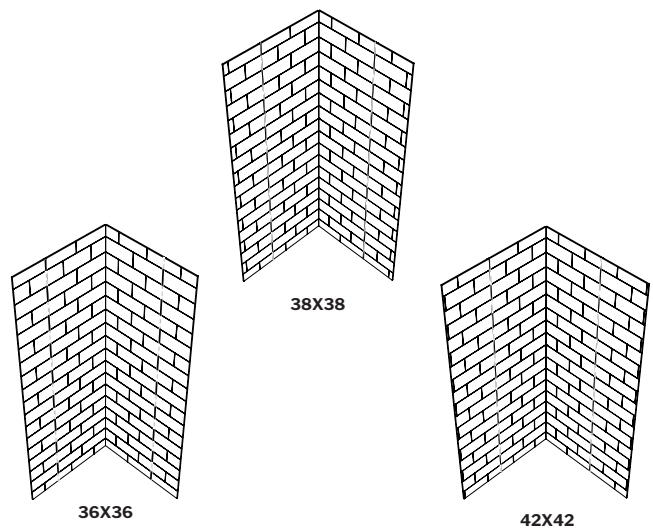

TILE SIZE/ TAILLE DE TUILE:
7.9" X 11.81"

DENVER WHITE GREY GROUT (M74) (GLOSSY SMOOTH FINISH)	
BLANC DENVER COULIS GRIS (M74) (FINI LISSE LUSTRÉ)	
CODE: 3091	

M74

TILE SIZE/ TAILLE DE TUILE:
11.81" X 3.94"