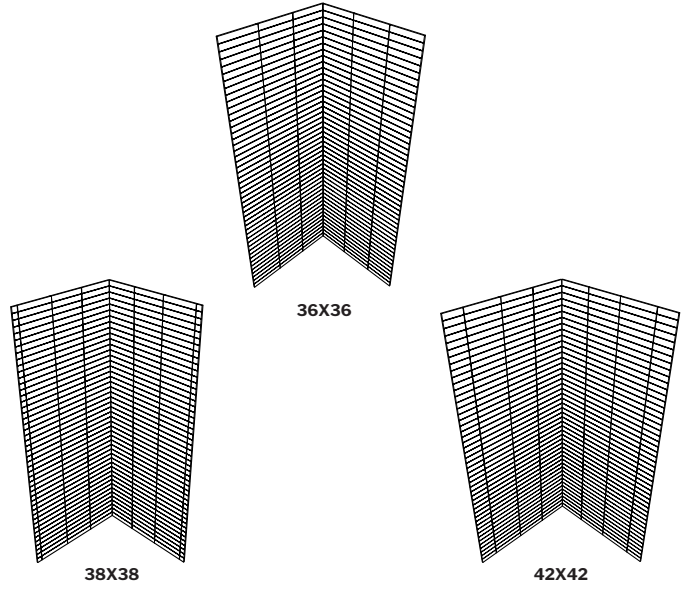

36X36

38X38

42X42

**GREY SAHARA
WHITE GROUT (M6040)
(TEXTURED FINISH)**
**SAHARA GRIS
COULIS BLANC (M6040)
(FINI TEXTURÉ)**
CODE: 4746

M6040

TILE SIZE / TAILLE DE TUILE:
23.34" X 15.60"

36X36

38X38

42X42

OSLO
GREY GROUT (M3005)
(GLOSSY SMOOTH FINISH)

OSLO
COULIS GRIS (M3005)
(FINI LISSE LUSTRÉ)

CODE: 4063

M3005

TILE SIZE / TAILLE DE TUILE:
1.76" X 11.93"

INSTALLATION KIT / KIT D'INSTALLATION

3 TRIM COLOURS / COULEURS DU FINITION