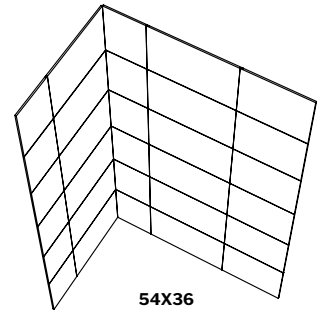

60X36

60X42

72X36

# M6060

TILE SIZE / TAILLE DE TUILE:  
23.34" X 23.34"

4 panels / 4 panneaux

5 panels / 5 panneaux

## M6040

TILE SIZE/ TAILLE DE TUILE:  
23.34" X 15.60"

4 panels / 4 panneaux

5 panels / 5 panneaux

OSLO  
GREY GROUT (M3005)  
(GLOSSY SMOOTH FINISH)  
  
OSLO  
COULIS GRIS (M3005)  
(FINI LISSE LUSTRÉ)  
  
CODE: 4063