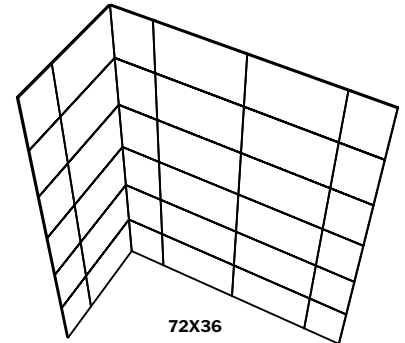

60X36

60X42

72X36

# M6060

TILE SIZE / TAILLE DE TUILE:  
23.34" X 23.34"

4 panels / 4 panneaux

5 panels / 5 panneaux

## M6040

TILE SIZE/ TAILLE DE TUILE:  
23.34" X 15.60"

4 panels / 4 panneaux

5 panels / 5 panneaux

OSLO  
GREY GROUT (M3005)  
(GLOSSY SMOOTH FINISH)  
  
OSLO  
COULIS GRIS (M3005)  
(FINI LISSE LUSTRÉ)  
  
CODE: 4063