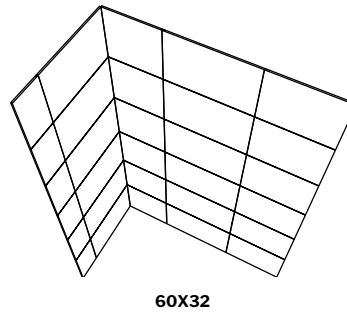

60X36

60X42

72X36

# M6060

TILE SIZE / TAILLE DE TUILE:  
23.34" X 23.34"

4 panels / 4 panneaux

5 panels / 5 panneaux

## M6040

TILE SIZE/ TAILLE DE TUILE:  
23.34" X 15.60"

4 panels / 4 panneaux

5 panels / 5 panneaux

OSLO  
GREY GROUT (M3005)  
(GLOSSY SMOOTH FINISH)  
  
OSLO  
COULIS GRIS (M3005)  
(FINI LISSE LUSTRÉ)  
  
CODE: 4063