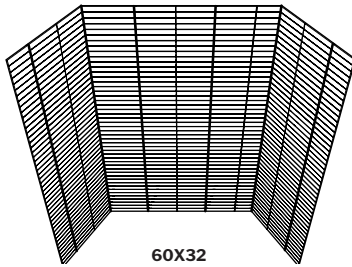

36X36

5 panels / 5 panneaux

48X36

6 panels / 6 panneaux

60X32

6 panels / 6 panneaux

60X36

6 panels / 6 panneaux

72X36

OSLO
 GREY GROUT (M3005)
 (GLOSSY SMOOTH FINISH)
 OSLO
 COULIS GRIS (M3005)
 (FINI LISSE LUSTRÉ)
 CODE: 4063

M3005

TILE SIZE/ TAILLE DE TUILE:
 1.76" X 11.93"

5 panels / 5 panneaux

36X36

5 panels / 5 panneaux

48X36

6 panels / 6 panneaux

60X32

6 panels / 6 panneaux

60X36

6 panels / 6 panneaux

72X36

INSTALLATION KIT / KIT D'INSTALLATION