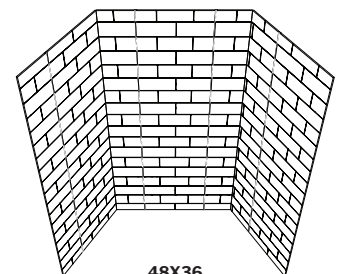

TILE SIZE/ TAILLE DE TUILE:
7.9" X 11.81"

5 panels / 5 panneaux

36X36

5 panels / 5 panneaux

48X36

6 panels / 6 panneaux

60X32

6 panels / 6 panneaux

60X36

6 panels / 6 panneaux

72X36

DENVER WHITE GREY GROUT (M74) (GLOSSY SMOOTH FINISH)	
BLANC DENVER COULIS GRIS (M74) (FINI LISSE LUSTRÉ)	
CODE: 3091	

M74

TILE SIZE/ TAILLE DE TUILE:
11.81" X 3.94"

5 panels / 5 panneaux

36X36

5 panels / 5 panneaux

48X36

6 panels / 6 panneaux

60X32

6 panels / 6 panneaux

60X36

6 panels / 6 panneaux