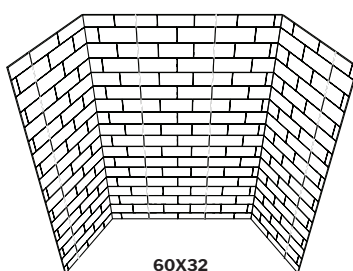

TILE SIZE/ TAILLE DE TUILE:
7.9" X 11.81"

5 panels / 5 panneaux

36X36

5 panels / 5 panneaux

48X36

6 panels / 6 panneaux

60X32

6 panels / 6 panneaux

60X36

6 panels / 6 panneaux

72X36

DENVER WHITE GREY GROUT (M74) (GLOSSY SMOOTH FINISH)	
BLANC DENVER COULIS GRIS (M74) (FINI LISSE LUSTRÉ)	
CODE: 3091	

M74

TILE SIZE/ TAILLE DE TUILE:
11.81" X 3.94"

5 panels / 5 panneaux

36X36

5 panels / 5 panneaux

48X36

6 panels / 6 panneaux

60X32

6 panels / 6 panneaux

60X36

6 panels / 6 panneaux