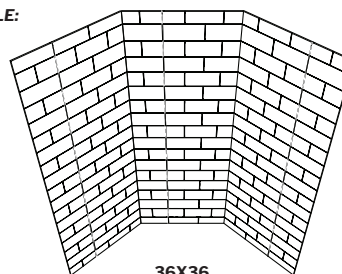

TILE SIZE/ TAILLE DE TUILE:
7.9" X 11.81"

5 panels / 5 panneaux

36X36

5 panels / 5 panneaux

48X36

6 panels / 6 panneaux

60X32

6 panels / 6 panneaux

60X36

6 panels / 6 panneaux

72X36

DENVER WHITE GREY GROUT (M74) (GLOSSY SMOOTH FINISH)	
BLANC DENVER COULIS GRIS (M74) (FINI LISSE LUSTRÉ)	
CODE: 3091	

M74

TILE SIZE/ TAILLE DE TUILE:
11.81" X 3.94"

5 panels / 5 panneaux

36X36

5 panels / 5 panneaux

48X36

6 panels / 6 panneaux

60X32

6 panels / 6 panneaux

60X36

6 panels / 6 panneaux