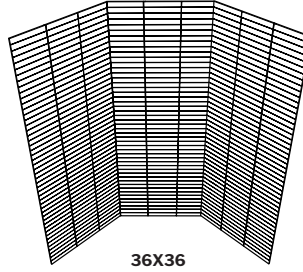

36X36

5 panels / 5 panneaux

48X36

6 panels / 6 panneaux

60X32

6 panels / 6 panneaux

60X36

6 panels / 6 panneaux

72X36

OSLO
 GREY GROUT (M3005)
 (GLOSSY SMOOTH FINISH)
 OSLO
 COULIS GRIS (M3005)
 (FINI LISSE LUSTRÉ)
 CODE: 4063

M3005

TILE SIZE/ TAILLE DE TUILE:
 1.76" X 11.93"

5 panels / 5 panneaux

36X36

5 panels / 5 panneaux

48X36

6 panels / 6 panneaux

60X32

6 panels / 6 panneaux

60X36

6 panels / 6 panneaux

72X36

INSTALLATION KIT / KIT D'INSTALLATION