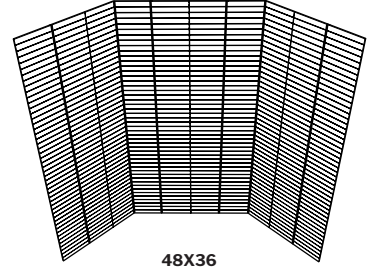

36X36

5 panels / 5 panneaux

48X36

6 panels / 6 panneaux

60X32

6 panels / 6 panneaux

60X36

6 panels / 6 panneaux

72X36

OSLO
 GREY GROUT (M3005)
 (GLOSSY SMOOTH FINISH)
 OSLO
 COULIS GRIS (M3005)
 (FINI LISSE LUSTRÉ)
 CODE: 4063

M3005

TILE SIZE/ TAILLE DE TUILE:
 1.76" X 11.93"

5 panels / 5 panneaux

36X36

5 panels / 5 panneaux

48X36

6 panels / 6 panneaux

60X32

6 panels / 6 panneaux

60X36

6 panels / 6 panneaux

72X36

INSTALLATION KIT / KIT D'INSTALLATION