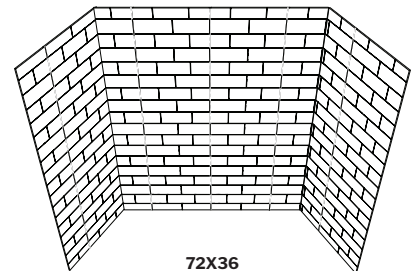

60X36

6 panels / 6 panneaux

72X36

DENVER WHITE GREY GROUT (M74) (GLOSSY SMOOTH FINISH)	
BLANC DENVER COULIS GRIS (M74) (FINI LISSE LUSTRÉ)	
CODE: 3091	

M74

TILE SIZE/ TAILLE DE TUILE:
11.81" X 3.94"

5 panels / 5 panneaux

36X36

5 panels / 5 panneaux

48X36

6 panels / 6 panneaux

60X32

6 panels / 6 panneaux

60X36

6 panels / 6 panneaux

72X36

M6060

TILE SIZE/
TAILLE DE TUILE:
23.34" X 23.34"

5 panels / 5 panneaux

36X36

5 panels / 5 panneaux

48X36

6 panels / 6 panneaux