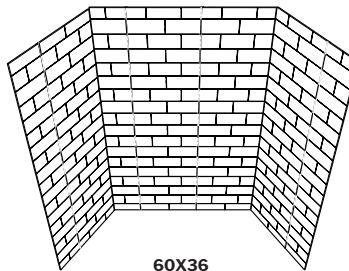

60X36

6 panels / 6 panneaux

72X36

DENVER WHITE GREY GROUT (M74) (GLOSSY SMOOTH FINISH)	
BLANC DENVER COULIS GRIS (M74) (FINI LISSE LUSTRÉ)	
CODE: 3091	

M74

TILE SIZE/ TAILLE DE TUILE:
11.81" X 3.94"

5 panels / 5 panneaux

36X36

5 panels / 5 panneaux

48X36

6 panels / 6 panneaux

60X32

6 panels / 6 panneaux

60X36

6 panels / 6 panneaux

72X36

M6060

TILE SIZE/
TAILLE DE TUILE:
23.34" X 23.34"

5 panels / 5 panneaux

36X36

5 panels / 5 panneaux

48X36

6 panels / 6 panneaux