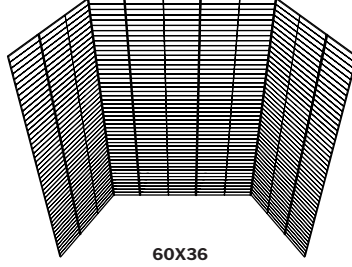

36X36

5 panels / 5 panneaux

48X36

6 panels / 6 panneaux

60X32

6 panels / 6 panneaux

60X36

6 panels / 6 panneaux

72X36

OSLO
 GREY GROUT (M3005)
 (GLOSSY SMOOTH FINISH)
 OSLO
 COULIS GRIS (M3005)
 (FINI LISSE LUSTRÉ)
 CODE: 4063

M3005

TILE SIZE/ TAILLE DE TUILE:
 1.76" X 11.93"

5 panels / 5 panneaux

36X36

5 panels / 5 panneaux

48X36

6 panels / 6 panneaux

60X32

6 panels / 6 panneaux

60X36

6 panels / 6 panneaux

72X36

INSTALLATION KIT / KIT D'INSTALLATION