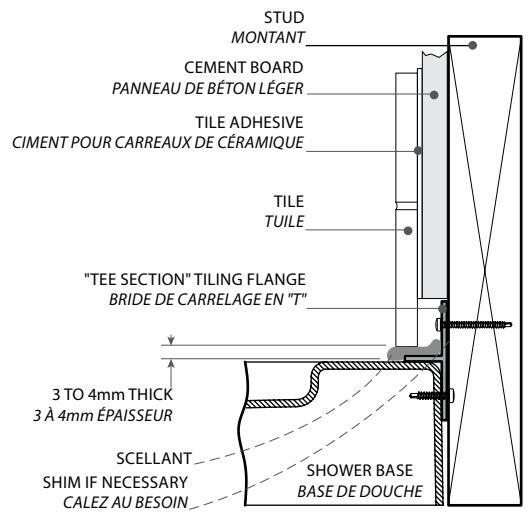

**INSTALLATION DETAIL
DÉTAIL D'INSTALLATION**

Model Modèle	A	B	C	D	E	F	G
ABF3636	36" 91cm	36" 91cm	19" 48cm	18" 46cm	33 3/4" 86cm	33 3/4" 86cm	2 3/4" 7cm

*Tolerance on dimensions: ± 1/4" 6mm / Tolérance sur les dimensions : ± 1/4" 6mm