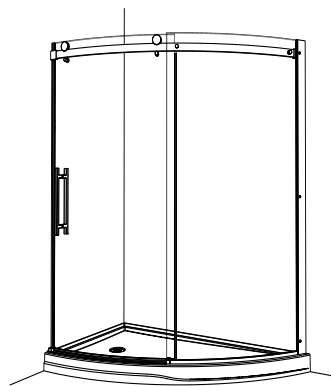

"L"
Left-side configuration
Door opens from drain side only.