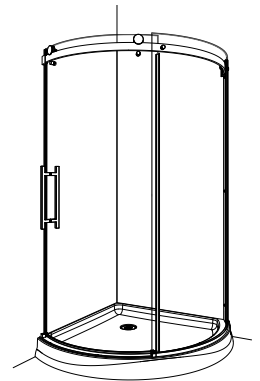

BASE	PRICE	COLOR	SIZE
ABB36-18K	\$693	White	36" x 36" x 5 1/2"
ABB36-13K	\$728	Biscuit	36" x 36" x 5 1/2"
ALB36LP-18K	\$695	White	36" x 36" x 2" NEW

"L"
Left-side configuration

ALB

Acrylic Base

ABB

Acrylic Base