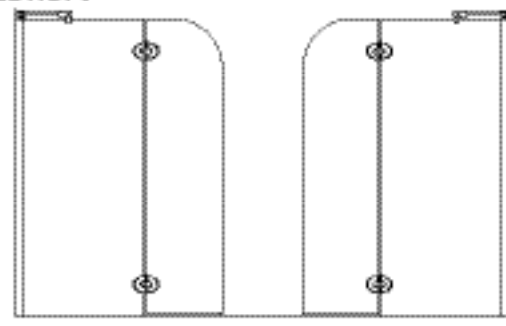

PLATINUM

L

THE HINGES ARE INSTALLED ON LEFT SIDE OF DOOR AS VIEWED FROM THE EXTERIOR

R

THE HINGES ARE INSTALLED ON RIGHT SIDE OF DOOR AS VIEWED FROM THE EXTERIOR

EXAMPLE

LIST

Model # PXT57-11-40	\$ 1 933.00
CS-1 (3 PANELS / 1 SIDE) Specify L or R (see above)	\$ 480.00

EVOLUTION

L

THE HINGES ARE INSTALLED ON LEFT SIDE OF PANEL AS VIEWED FROM THE EXTERIOR

R

THE HINGES ARE INSTALLED ON RIGHT SIDE OF PANEL AS VIEWED FROM THE EXTERIOR

EXAMPLE

LIST

Model # VXSH24-11-40	\$ 1 171.00
CS-1 (2 PANELS / 1 SIDE) Specify L or R (see above)	\$ 320.00