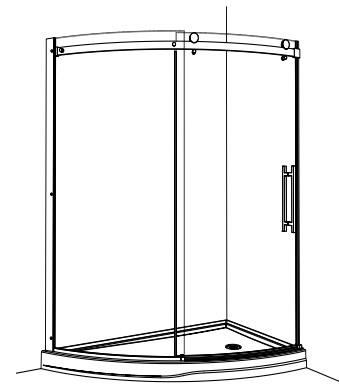

BASE	PRICE	COLOR	DRAIN	SIZE
ABSL66-18LK	\$903	WHITE	LEFT SIDE	66" X 38" X 5"
ABSL66-18RK	\$903	WHITE	RIGHT SIDE	66" X 38" X 5"

ABSL66-18LK
Acrylic Base

ABSL66-18RK
Acrylic Base

"L"
Left-side configuration
Door opens from drain side only.