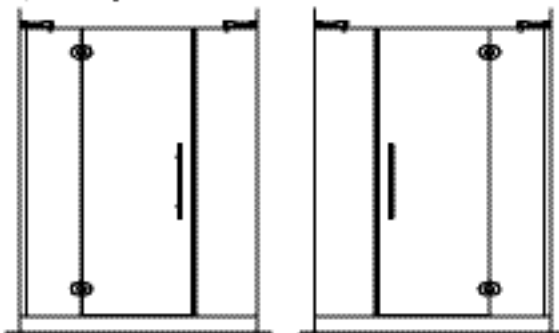

PLATINUM

L

THE HINGES ARE INSTALLED ON LEFT SIDE OF DOOR AS VIEWED FROM THE EXTERIOR

R

THE HINGES ARE INSTALLED ON RIGHT SIDE OF DOOR AS VIEWED FROM THE EXTERIOR

EXAMPLE

LIST

Model # PXT57-11-40	\$ 1 933.00
CS-1 (3 PANELS / 1 SIDE) Specify L or R (see above)	\$ 480.00