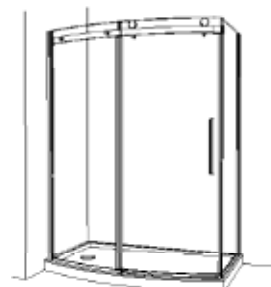

R
Right-side configuration