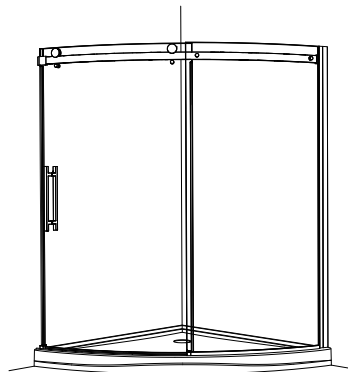

ABSL54

Acrylic Base

"L"
Left-side configuration