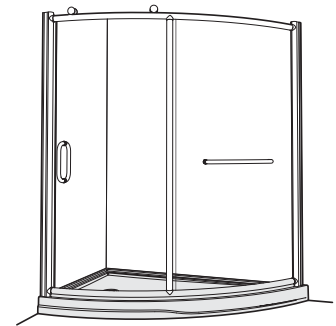

*76" to top of roller

ABSL66-18LK

Acrylic Base

ABSL66-18RK

Acrylic Base

Left-side configuration
Door opens from drain side only.

Right-side configuration
Door opens from drain side only.

*SEE BASE SECTION FOR ADDITIONAL COMPATIBLE SHOWER MODELS AND TECHNICAL SPECIFICATIONS