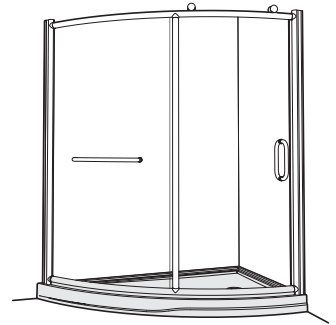

*76" to top of roller

ABSL66-18LK

Acrylic Base

ABSL66-18RK

Acrylic Base

Left-side configuration
Door opens from drain side only.

Right-side configuration
Door opens from drain side only.

*SEE BASE SECTION FOR ADDITIONAL COMPATIBLE SHOWER MODELS AND TECHNICAL SPECIFICATIONS