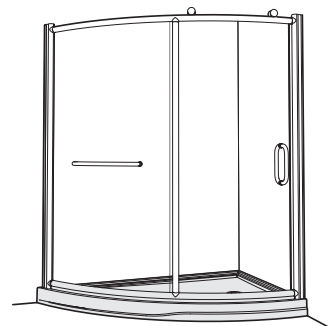

Right-side configuration
Door opens from drain side only.

*SEE BASE SECTION FOR ADDITIONAL COMPATIBLE SHOWER MODELS AND TECHNICAL SPECIFICATIONS

DRAIN

NO-CALK™
SHOWER BASE DRAIN*

DRAINABS-11
DRAINABS-25

DRAINPVC-11
DRAINPVC-25

ABS No-Calk 2" drain

PVC No-Calk 2" drain

$29

$29

Chrome
Brushed Nickel

Chrome
Brushed Nickel

*Please check local codes to ensure appropriate drain specifications

THIS MODEL DOES NOT HAVE ANY OPTIONS

www.designashower.com