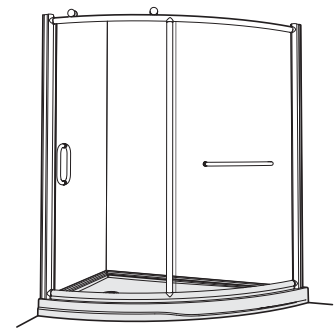

Left-side configuration
Door opens from drain side only.