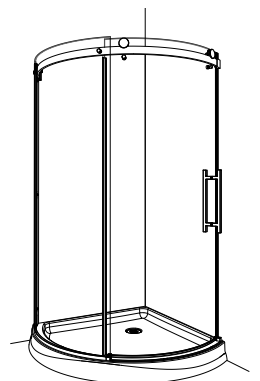

"R"
Right-side configuration

*SEE BASE SECTION FOR ADDITIONAL COMPATIBLE SHOWER MODELS AND TECHNICAL SPECIFICATIONS.

DRAIN

NO-CALK™
SHOWER BASE DRAIN*

DRAINABS-11	ABS No-Calk 2" drain	$29	Chrome
DRAINABS-25	ABS No-Calk 2" drain	$39	Brushed Nickel
DRAINPVC-11	PVC No-Calk 2" drain	$29	Chrome
DRAINPVC-25	PVC No-Calk 2" drain	$39	Brushed Nickel

*Please check local codes to ensure appropriate drain specifications

THIS MODEL DOES NOT HAVE ANY OPTIONS

www.designashower.com