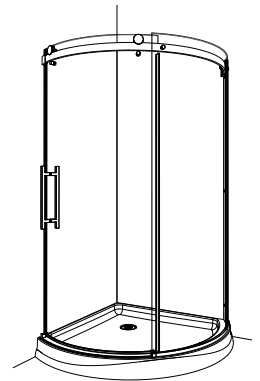

ARC CURVED GLASS DOOR AND PANEL

AVAILABLE JUNE 2014

INCLUDED ON ALL NOVARA DOORS
AVAILABLE JUNE 1, 2014

AVAILABLE JUNE 2014

ARC 36

36" W x **79" H** • Entry opening: 23"

MODEL	PRICE	FINISH	GLASS
NOVARC362-11-40L	\$1,851	CHROME	CLEAR
NOVARC362-11-40R	\$1,851	CHROME	CLEAR
NOVARC362-25-40L	\$1,904	BRUSHED NICKEL	CLEAR
NOVARC362-25-40R	\$1,904	BRUSHED NICKEL	CLEAR
NOVARC362-99-40L	\$2,141	ULTRA CHROME	CLEAR
NOVARC362-99-40R	\$2,141	ULTRA CHROME	CLEAR

BASE	PRICE	COLOR	SIZE
ABB36-18K	\$693	White	36" x 36" x 5 1/2"
ABB36-13K	\$728	Biscuit	36" x 36" x 5 1/2"
ALB36LP-18K	\$695	White	36" x 36" x 2" NEW

"L"
Left-side configuration

ALB

Acrylic Base

ABB

Acrylic Base