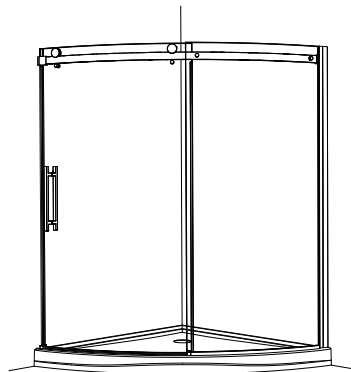

ABSL54

Acrylic Base

"L"
Left-side configuration