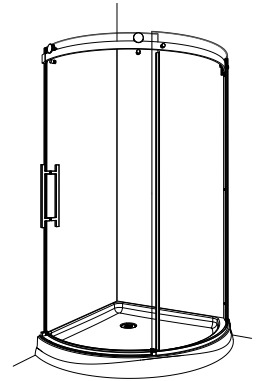

INCLUDED ON ALL NOVARA DOORS
AVAILABLE JUNE 1, 2014

ARC 36

36" W x 75" H • Entry opening: 25"

MODEL	PRICE	FINISH	GLASS
NOVARC36-11-40L	$1,801	CHROME	CLEAR
NOVARC36-11-40R	$1,801	CHROME	CLEAR
NOVARC36-25-40L	$1,854	BRUSHED NICKEL	CLEAR
NOVARC36-25-40R	$1,854	BRUSHED NICKEL	CLEAR
NOVARC36-99-40L	$2,091	ULTRA CHROME	CLEAR
NOVARC36-99-40R	$2,091	ULTRA CHROME	CLEAR

BASE	PRICE	COLOR	SIZE
ABB36-18K	$693	White	36" x 36" x 5 1/2"
ABB36-13K	$728	Biscuit	36" x 36" x 5 1/2"

"L"
Left-side configuration

ARC 40

40" W x 75" H • Entry opening: 26"

MODEL	PRICE	FINISH	GLASS
NOVARC40-11-40L	$1,861	CHROME	CLEAR
NOVARC40-11-40R	$1,861	CHROME	CLEAR
NOVARC40-25-40L	$1,904	BRUSHED NICKEL	CLEAR
NOVARC40-25-40R	$1,904	BRUSHED NICKEL	CLEAR
NOVARC40-99-40L	$2,151	ULTRA CHROME	CLEAR
NOVARC40-99-40R	$2,151	ULTRA CHROME	CLEAR

BASE	PRICE	COLOR	SIZE
ABB40-18K	$731	White	40" x 40" x 5 1/2"
ABB40-13K	$767	Biscuit	40" x 40" x 5 1/2"