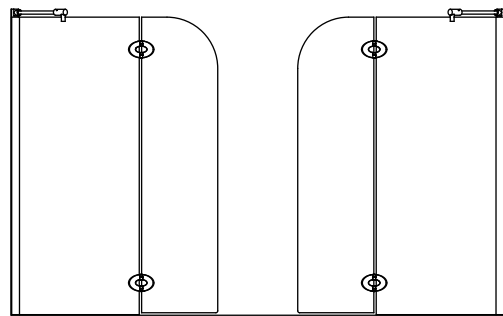

PLATINUM

L

THE HINGES ARE INSTALLED ON LEFT SIDE OF DOOR AS VIEWED FROM THE EXTERIOR

R

THE HINGES ARE INSTALLED ON RIGHT SIDE OF DOOR AS VIEWED FROM THE EXTERIOR

EVOLUTION

L

THE HINGES ARE INSTALLED ON LEFT SIDE OF PANEL AS VIEWED FROM THE EXTERIOR

R

THE HINGES ARE INSTALLED ON RIGHT SIDE OF PANEL AS VIEWED FROM THE EXTERIOR

EXAMPLE

LIST

Model # PXT57-11-40	\$ 1 933.00
CS-1 (3 PANELS / 1 SIDE) Specify L or R (see above)	\$ 480.00

EXAMPLE

LIST

Model # VXSH24-11-40	\$ 1 171.00
CS-1 (2 PANELS / 1 SIDE) Specify L or R (see above)	\$ 320.00