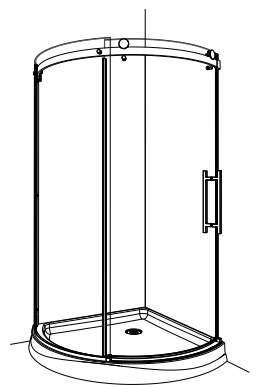

BASE	PRICE	COLOR	SIZE
ABB36-18K	\$693	White	36" x 36" x 5 1/2"
ABB36-13K	\$728	Biscuit	36" x 36" x 5 1/2"

"L"
Left-side configuration

ARC 40

40" W x 75" H • Entry opening: 26"

MODEL	PRICE	FINISH	GLASS
NOVARC40-11-40L	\$1,861	CHROME	CLEAR
NOVARC40-11-40R	\$1,861	CHROME	CLEAR
NOVARC40-25-40L	\$1,904	BRUSHED NICKEL	CLEAR
NOVARC40-25-40R	\$1,904	BRUSHED NICKEL	CLEAR
NOVARC40-99-40L	\$2,151	ULTRA CHROME	CLEAR
NOVARC40-99-40R	\$2,151	ULTRA CHROME	CLEAR

BASE	PRICE	COLOR	SIZE
ABB40-18K	\$731	White	40" x 40" x 5 1/2"
ABB40-13K	\$767	Biscuit	40" x 40" x 5 1/2"

ABB
Acrylic Base

"R"
Right-side configuration

**DISCONTINUED AS OF JUNE 2014.
PLEASE GO TO PAGE 19
FOR ALTERNATIVE DOOR**