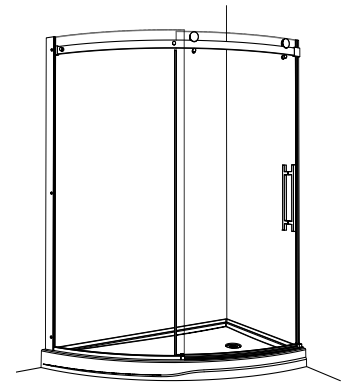

GASKET WITH "CUSHIONED BUMPER"
ENSURES TIGHT SEAL

RIGHT OR LEFT SPACE-SAVING
SLIDING DOOR PANEL

FEATURES

INSPIRED BY THE BEST-SELLING KINETIK SERIES OF DOORS

STANDARD SHOWER HEIGHT: 75"

SAFETY TEMPERED GLASS

BASE	PRICE	COLOR	DRAIN	SIZE
ABSL66-18LK	\$903	WHITE	LEFT SIDE	66" X 38" X 5"
ABSL66-18RK	\$903	WHITE	RIGHT SIDE	66" X 38" X 5"

ABSL66-18LK

Acrylic Base

ABSL66-18RK

Acrylic Base

"L"

Left-side configuration
Door opens from drain side only.