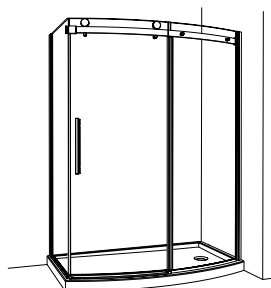

NEW

CURVED DOOR AND PANEL WITH RETURN PANEL

INCLUDED ON ALL NOVARA DOORS
AVAILABLE JUNE 1, 2014

BOWFRONT 60 WITH RETURN PANEL

57 3/4" to 58 3/4" W x 75" H • Approx. entry: 23"

MODEL	PRICE	FINISH	GLASS
NOVBF6032-11-40L	$1,908	CHROME	CLEAR
NOVBF6032-11-40R	$1,908	CHROME	CLEAR
NOVBF6032-25-40L	$1,962	BRUSHED NICKEL	CLEAR
NOVBF6032-25-40R	$1,962	BRUSHED NICKEL	CLEAR
NOVBF6032-99-40L	$2,199	ULTRA CHROME	CLEAR
NOVBF6032-99-40R	$2,199	ULTRA CHROME	CLEAR

BASE	PRICE	COLOR	DRAIN	SIZE*
ABF3260BFL-18K	$808	White	Left side	60" x 30" x 2 1/2"
ABF3260BFL-13K	$848	Biscuit	Left side	60" x 30" x 2 1/2"
ABF3260BFR-18K	$808	White	Right side	60" x 30" x 2 1/2"
ABF3260BFR-13K	$848	Biscuit	Right side	60" x 30" x 2 1/2"

*Approximates dimensions

ABF3260BFL-18K

Acrylic Base

ABF3260BFR-18K

Acrylic Base

Closes against return panel

*SEE BASE SECTION FOR ADDITIONAL COMPATIBLE SHOWER MODELS AND TECHNICAL SPECIFICATIONS

DRAIN

NO-CALK™
SHOWER BASE DRAIN*

DRAINABS-11
DRAINABS-25

DRAINPVC-11
DRAINPVC-25

ABS No-Calk 2" drain

ABS No-Calk 2" drain

PVC No-Calk 2" drain

PVC No-Calk 2" drain

$29

$39

$29

$39

Chrome

Brushed Nickel

Chrome

Brushed Nickel

*Please check local codes to ensure appropriate drain specifications

THIS MODEL DOES NOT HAVE ANY OPTIONS

www.designashower.com