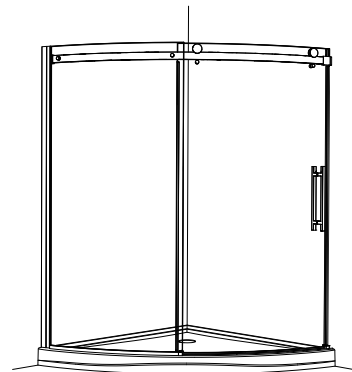

"R"
Right-side configuration

*SEE BASE SECTION FOR ADDITIONAL COMPATIBLE SHOWER MODELS AND TECHNICAL SPECIFICATIONS.

DRAIN NO-CALK™ SHOWER BASE DRAIN*	DRAINABS-11		ABS No-Calk 2" drain		Price	Finish		
		DRAINABS-25	ABS No-Calk 2" drain	ABS No-Calk 2" drain			$29	Chrome
	DRAINPVC-11	PVC No-Calk 2" drain	PVC No-Calk 2" drain	$39	Brushed Nickel			
	DRAINPVC-25	PVC No-Calk 2" drain	PVC No-Calk 2" drain	$29	Chrome			
				$39	Brushed Nickel			

*Please check local codes to ensure appropriate drain specifications

THIS MODEL DOES NOT HAVE ANY OPTIONS