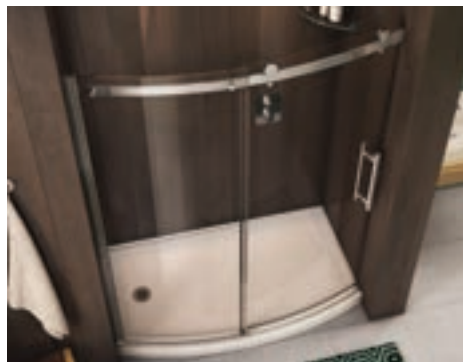

MODEL NOVBF60-11-40R

Door installs on left or right side