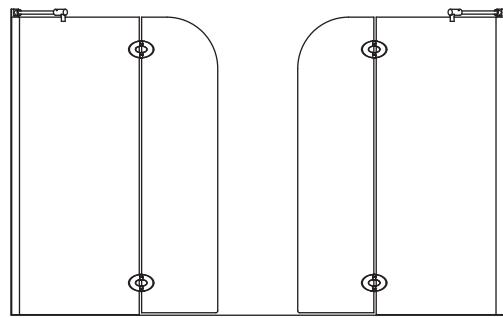

PLATINUM

L

THE HINGES ARE INSTALLED ON LEFT SIDE OF DOOR AS VIEWED FROM THE EXTERIOR

R

THE HINGES ARE INSTALLED ON RIGHT SIDE OF DOOR AS VIEWED FROM THE EXTERIOR

EVOLUTION

L

THE HINGES ARE INSTALLED ON LEFT SIDE OF PANEL AS VIEWED FROM THE EXTERIOR

R

THE HINGES ARE INSTALLED ON RIGHT SIDE OF PANEL AS VIEWED FROM THE EXTERIOR

EXAMPLE

LIST

Model # PXT57-11-40	\$ 1 933.00
CS-1 (3 PANELS / 1 SIDE) Specify L or R (see above)	\$ 480.00

EXAMPLE

LIST

Model # VXSH24-11-40	\$ 1 171.00
CS-1 (2 PANELS / 1 SIDE) Specify L or R (see above)	\$ 320.00