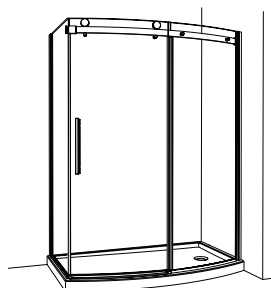

NEW

CURVED DOOR AND PANEL WITH RETURN PANEL

INCLUDED ON ALL NOVARA DOORS
AVAILABLE JUNE 1, 2014

BOWFRONT 60 WITH RETURN PANEL

57 3/4" to 58 3/4" W x 75" H • Approx. entry: 23"

MODEL	PRICE	FINISH	GLASS
NOVBF6032-11-40L	$1,908	CHROME	CLEAR
NOVBF6032-11-40R	$1,908	CHROME	CLEAR
NOVBF6032-25-40L	$1,962	BRUSHED NICKEL	CLEAR
NOVBF6032-25-40R	$1,962	BRUSHED NICKEL	CLEAR
NOVBF6032-99-40L	$2,199	ULTRA CHROME	CLEAR
NOVBF6032-99-40R	$2,199	ULTRA CHROME	CLEAR

BASE	PRICE	COLOR	DRAIN	SIZE*
ABF3260BFL-18K	$808	White	Left side	60" x 30" x 2 1/2"
ABF3260BFL-13K	$848	Biscuit	Left side	60" x 30" x 2 1/2"
ABF3260BFR-18K	$808	White	Right side	60" x 30" x 2 1/2"
ABF3260BFR-13K	$848	Biscuit	Right side	60" x 30" x 2 1/2"

* Approximates dimensions

ABF3260BFL-18K

Acrylic Base

ABF3260BFR-18K

Acrylic Base

Closes against return panel

*SEE BASE SECTION FOR ADDITIONAL COMPATIBLE SHOWER MODELS AND TECHNICAL SPECIFICATIONS

DRAIN

NO-CALK™
SHOWER BASE DRAIN*

DRAINABS-11
DRAINABS-25

DRAINPVC-11
DRAINPVC-25

ABS No-Calk 2" drain

$29

Chrome

ABS No-Calk 2" drain

$39

Brushed Nickel

PVC No-Calk 2" drain

$29

Chrome

PVC No-Calk 2" drain

$39

Brushed Nickel

*Please check local codes to ensure appropriate drain specifications

THIS MODEL DOES NOT HAVE ANY OPTIONS

www.designashower.com