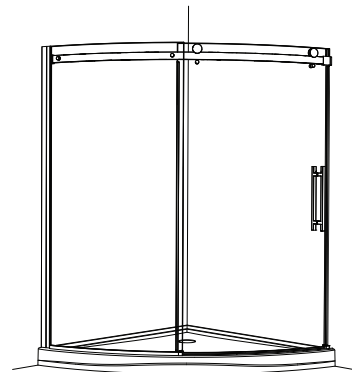

"R"
Right-side configuration

*SEE BASE SECTION FOR ADDITIONAL COMPATIBLE SHOWER MODELS AND TECHNICAL SPECIFICATIONS.

DRAIN NO-CALK™ SHOWER BASE DRAIN*	DRAINABS-11		ABS No-Calk 2" drain		$29	Chrome		
		DRAINABS-25	ABS No-Calk 2" drain	ABS No-Calk 2" drain			$39	Brushed Nickel
	DRAINPVC-11	PVC No-Calk 2" drain	PVC No-Calk 2" drain	$29	Chrome			
	DRAINPVC-25	PVC No-Calk 2" drain	PVC No-Calk 2" drain	$39	Brushed Nickel			

*Please check local codes to ensure appropriate drain specifications

THIS MODEL DOES NOT HAVE ANY OPTIONS