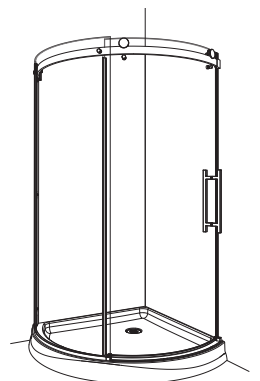

"R"
Right-side configuration

*SEE BASE SECTION FOR ADDITIONAL COMPATIBLE SHOWER MODELS AND TECHNICAL SPECIFICATIONS.

DRAIN

NO-CALK™
SHOWER BASE DRAIN*

DRAINABS-11	ABS No-Calk 2" drain	$29	Chrome
DRAINABS-25	ABS No-Calk 2" drain	$39	Brushed Nickel
DRAINPVC-11	PVC No-Calk 2" drain	$29	Chrome
DRAINPVC-25	PVC No-Calk 2" drain	$39	Brushed Nickel

*Please check local codes to ensure appropriate drain specifications

THIS MODEL DOES NOT HAVE ANY OPTIONS