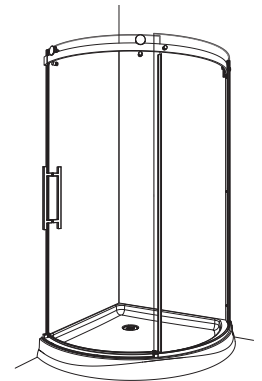

INCLUDED ON ALL NOVARA DOORS
AVAILABLE JUNE 1, 2014

ARC 36

36" W x 75" H • Entry opening: 25"

MODEL	PRICE	FINISH	GLASS
NOVARC36-11-40L	$1,801	CHROME	CLEAR
NOVARC36-11-40R	$1,801	CHROME	CLEAR
NOVARC36-25-40L	$1,854	BRUSHED NICKEL	CLEAR
NOVARC36-25-40R	$1,854	BRUSHED NICKEL	CLEAR
NOVARC36-99-40L	$2,091	ULTRA CHROME	CLEAR
NOVARC36-99-40R	$2,091	ULTRA CHROME	CLEAR

BASE	PRICE	COLOR	SIZE
ABB36-18K	$693	White	36" x 36" x 5 1/2"
ABB36-13K	$728	Biscuit	36" x 36" x 5 1/2"

"L"
Left-side configuration

ARC 40

40" W x 75" H • Entry opening: 26"

MODEL	PRICE	FINISH	GLASS
NOVARC40-11-40L	$1,861	CHROME	CLEAR
NOVARC40-11-40R	$1,861	CHROME	CLEAR
NOVARC40-25-40L	$1,904	BRUSHED NICKEL	CLEAR
NOVARC40-25-40R	$1,904	BRUSHED NICKEL	CLEAR
NOVARC40-99-40L	$2,151	ULTRA CHROME	CLEAR
NOVARC40-99-40R	$2,151	ULTRA CHROME	CLEAR

BASE	PRICE	COLOR	SIZE
ABB40-18K	$731	White	40" x 40" x 5 1/2"
ABB40-13K	$767	Biscuit	40" x 40" x 5 1/2"