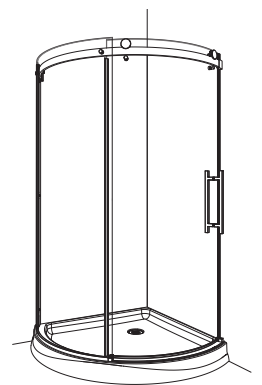

BASE	PRICE	COLOR	SIZE
ABB36-18K	\$693	White	36" x 36" x 5 1/2"
ABB36-13K	\$728	Biscuit	36" x 36" x 5 1/2"

"L"
Left-side configuration

ARC 40

40" W x 75" H • Entry opening: 26"

MODEL	PRICE	FINISH	GLASS
NOVARC40-11-40L	\$1,861	CHROME	CLEAR
NOVARC40-11-40R	\$1,861	CHROME	CLEAR
NOVARC40-25-40L	\$1,904	BRUSHED NICKEL	CLEAR
NOVARC40-25-40R	\$1,904	BRUSHED NICKEL	CLEAR
NOVARC40-99-40L	\$2,151	ULTRA CHROME	CLEAR
NOVARC40-99-40R	\$2,151	ULTRA CHROME	CLEAR

BASE	PRICE	COLOR	SIZE
ABB40-18K	\$731	White	40" x 40" x 5 1/2"
ABB40-13K	\$767	Biscuit	40" x 40" x 5 1/2"

ABB
Acrylic Base

"R"
Right-side configuration

**DISCONTINUED AS OF JUNE 2014.
PLEASE GO TO PAGE 19
FOR ALTERNATIVE DOOR**