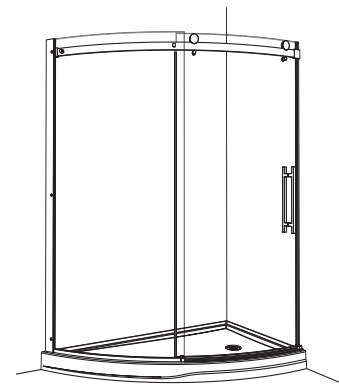

BASE	PRICE	COLOR	DRAIN	SIZE
ABSL66-18LK	\$903	WHITE	LEFT SIDE	66" X 38" X 5"
ABSL66-18RK	\$903	WHITE	RIGHT SIDE	66" X 38" X 5"

ABSL66-18LK

Acrylic Base

ABSL66-18RK

Acrylic Base

"L"

Left-side configuration
Door opens from drain side only.