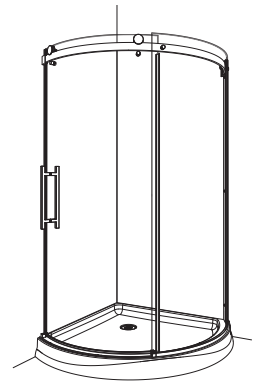

INCLUDED ON ALL NOVARA DOORS
AVAILABLE JUNE 1, 2014

AVAILABLE JUNE 2014

ARC 36

36" W x **79" H** • Entry opening: 23"

MODEL	PRICE	FINISH	GLASS
NOVARC362-11-40L	$1,851	CHROME	CLEAR
NOVARC362-11-40R	$1,851	CHROME	CLEAR
NOVARC362-25-40L	$1,904	BRUSHED NICKEL	CLEAR
NOVARC362-25-40R	$1,904	BRUSHED NICKEL	CLEAR
NOVARC362-99-40L	$2,141	ULTRA CHROME	CLEAR
NOVARC362-99-40R	$2,141	ULTRA CHROME	CLEAR

BASE	PRICE	COLOR	SIZE
ABB36-18K	$693	White	36" x 36" x 5 1/2"
ABB36-13K	$728	Biscuit	36" x 36" x 5 1/2"
ALB36LP-18K	$695	White	36" x 36" x 2" NEW

"L"
Left-side configuration