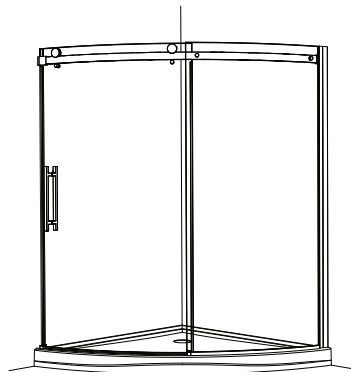

ABSL54

Acrylic Base

"L"
Left-side configuration