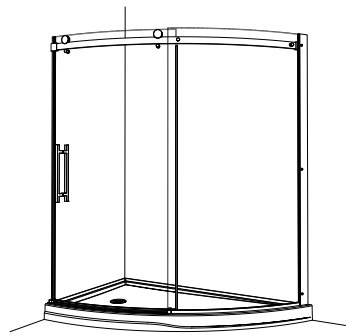

BASE	PRICE	COLOR	DRAIN	SIZE
ABSL66-18L	\$935	White	Left side	66" x 38" x 5"
ABSL66-18R	\$935	White	Right side	66" x 38" x 5"

ABSL66-18L

Flanged Slice End Drain

ABSL66-18R

Flanged Slice End Drain

"L"

Left-side configuration
Door opens from drain side only.