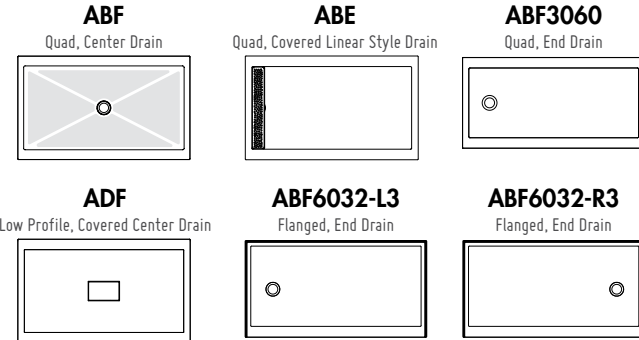

IN-LINE 60

57" to 60" W x 75" H

MODEL	PRICE	FINISH	GLASS	BASE	PRICE	COLOR	SIZE	
NA60-11-40	$696	Chrome	CLEAR	ABF3060-18	$770	White	60" x 30" x 3"	(12)
NA60-25-40	$722	Brushed Nickel	CLEAR	ABE3260-18	$1,102	White	60" x 32" x 3"	(24)
				ABF3260-18	$815	White	60" x 32" x 3"	(13)
				ABF3260-13	$856	Biscuit	60" x 32" x 3"	(13)
				ABF6032-18-L3	$815	White	60" x 32" x 3"	(38)
				ABF6032-13-L3	$856	Biscuit	60" x 32" x 3"	(38)
				ABF6032-18-R3	$815	White	60" x 32" x 3"	(39)
				ABF6032-13-R3	$856	Biscuit	60" x 32" x 3"	(39)
				ABF3460-18	$844	White	60" x 34" x 3"	(18)
				ABF3460-13	$885	Biscuit	60" x 34" x 3"	(18)
				ABE3660-18	$1,122	White	60" x 36" x 3"	(26)
				ADF3660-18	$918	White	60" x 36" x 2"	(20)
				ABF3660-18	$872	White	60" x 36" x 3"	(19)
				ABF3660-13	$916	Biscuit	60" x 36" x 3"	(19)
				ABF6036-18-3	$872	White	60" x 36" x 3"	(37)
				ABF6036-13-3	$916	Biscuit	60" x 36" x 3"	(37)
				ABF4260-18	$916	White	60" x 42" x 3"	(22)
				ABF4260-13	$961	Biscuit	60" x 42" x 3"	(22)
				ABF4860-18	$1,015	White	60" x 48" x 3"	(23)
				ABF4860-13	$1,066	Biscuit	60" x 48" x 3"	(23)

▶ For base shapes please view the end of the section.

THIS MODEL DOES NOT HAVE ANY OPTIONS

DRAIN		DRAINABS-11		ABS No-Calk 2" drain		$30		Chrome	
NO-CALK™ SHOWER BASE DRAIN*		DRAINABS-25		ABS No-Calk 2" drain		$40		Brushed Nickel	
		DRAINPVC-11		PVC No-Calk 2" drain		$30		Chrome	
		DRAINPVC-11		PVC No-Calk 2" drain		$40		Brushed Nickel	

*Please check local codes to ensure appropriate drain specifications