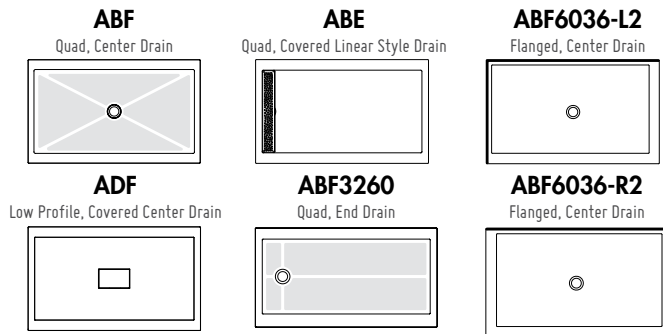

RETURN PANELS	
32" RP = 29" to 29 5/8"	36" RP = 33" to 33 5/8"

IN-LINE 60 WITH RETURN PANEL

MODEL	PRICE		FINISH	GLASS	BASE	PRICE	COLOR	SIZE	▶
	32"	36"							
CRP : 57 1/4" to 58 1/4" W x 75" H • Approx. entry: 23" to 25"									
NOV260 RP-11-40CRP	$1,695	$1,757	Chrome	CLEAR	ABF3260-18	$815	White	60" x 32" x 3"	(13)
NOV260 __-25-40CRP	$1,762	$1,824	Brushed Nickel	CLEAR	ABF3260-13	$856	Biscuit	60" x 32" x 3"	(13)
NOV260 __-99-40CRP	$2,029	$2,092	Ultra Chrome	CLEAR	ABE3260-18	$1,102	White	60" x 32" x 2"	(24)
					ABF3660-18	$872	White	60" x 36" x 3"	(19)
					ABF3660-13	$916	Biscuit	60" x 36" x 3"	(19)
					ABE3660-18	$1,122	White	60" x 36" x 2"	(26)
					ADF3660-18	$918	White	60" x 36" x 2"	(20)
					ABF6036-18-L2	$872	White	60" x 36" x 3"	(56)
					ABF6036-13-L2	$916	Biscuit	60" x 36" x 3"	(56)
					ABF6036-18-R2	$872	White	60" x 36" x 3"	(57)
					ABF6036-13-R2	$916	Biscuit	60" x 36" x 3"	(57)

▶ For base shapes please view the end of the section.

Glass surface protection
See information sheet at the end of this section.
INCLUDED
at no charge.

THIS MODEL DOES NOT HAVE ANY OPTIONS

DRAIN NO-CALK™ SHOWER BASE DRAIN*					
	DRAINABS-11	ABS No-Calk 2" drain	$30	Chrome	
	DRAINABS-25	ABS No-Calk 2" drain	$40	Brushed Nickel	
	DRAINPVC-11	PVC No-Calk 2" drain	$30	Chrome	
	DRAINPVC-11	PVC No-Calk 2" drain	$40	Brushed Nickel	

*Please check local codes to ensure appropriate drain specifications