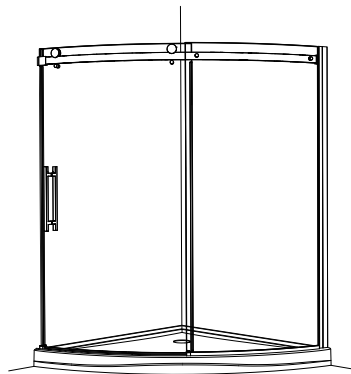

ABSL54-18

Flanged Wedge, Corner Drain

"L"

Left-side configuration