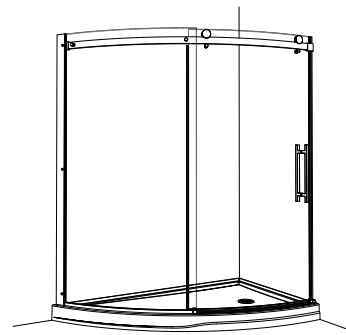

BASE	PRICE	COLOR	DRAIN	SIZE
ABSL66-18L	\$935	White	Left side	66" x 38" x 5"
ABSL66-18R	\$935	White	Right side	66" x 38" x 5"

ABSL66-18L

Flanged Slice End Drain

ABSL66-18R

Flanged Slice End Drain

"L"

Left-side configuration
Door opens from drain side only.