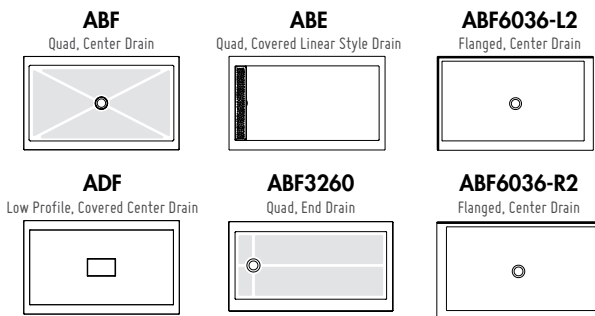

1/4" (6 mm) Tempered Clear Glass • 75" Height

RP You must indicate your return panel size 32" or 36" into the "RP" field

Those units are reversible.
(Closes against return panel only)

IN-LINE 48 WITH RETURN PANEL

MODEL	PRICE		FINISH	BASE	PRICE	COLOR	SIZE	▶
	32"	36"						
45" x 48"W x 75" H								
NAP48 RP -11-40	$1,028	$1,043	Chrome	ABF3248-18	$712	White	48" x 32" x 3" (17)	
NAP48 __ -25-40	$1,080	$1,095	Brushed Nickel	ABF3648-18	$733	White	48" x 36" x 3" (10)	
				ABF3648-18	$771	Biscuit	48" x 36" x 3" (10)	
				ABE3648-18	$1,078	White	48" x 36" x 3" (25)	
				ADF3648-18	$882	White	48" x 36" x 2" (11)	
				ABF4836-18-L2	$733	White	48" x 36" x 3" (54)	
				ABF4836-13-L2	$771	Biscuit	48" x 36" x 3" (54)	
				ABF4836-18-R2	$733	White	48" x 36" x 3" (55)	
				ABF4836-13-R2	$771	Biscuit	48" x 36" x 3" (55)	

IN-LINE 60 WITH RETURN PANEL

MODEL	PRICE		FINISH	BASE	PRICE	COLOR	SIZE	▶
	32"	36"						
57" x 60"W x 75" H								
NAP60 RP -11-40	$1,103	$1,118	Chrome	ABF3260-18	$815	White	60" x 32" x 3" (13)	
NAP60 __ -25-40	$1,155	$1,170	Brushed Nickel	ABF3260-13	$856	Biscuit	60" x 32" x 3" (13)	
				ABE3260-18	$1,102	White	60" x 32" x 2" (24)	
				ABF3660-18	$872	White	60" x 36" x 3" (19)	
				ABF3660-13	$916	Biscuit	60" x 36" x 3" (19)	
				ABE3660-18	$1,122	White	60" x 36" x 2" (26)	
				ADF3660-18	$918	White	60" x 36" x 2" (20)	
				ABF6036-18-L2	$872	White	60" x 36" x 3" (56)	
				ABF6036-13-L2	$916	Biscuit	60" x 36" x 3" (56)	
				ABF6036-18-R2	$872	White	60" x 36" x 3" (57)	
				ABF6036-13-R2	$916	Biscuit	60" x 36" x 3" (57)	

RETURN PANELS	
32" RP = 29 1/2" to 30"	36" RP = 33 1/4" to 33 3/4"

▶ For base shapes please view the end of the section.

THIS MODEL DOES NOT HAVE ANY OPTIONS

DRAIN NO-CALK™ SHOWER BASE DRAIN*		DRAINABS-11	ABS No-Calk 2" drain	$30	Chrome		
		DRAINABS-25		DRAINABS-25	ABS No-Calk 2" drain	$40	Brushed Nickel
DRAINPVC-11		DRAINPVC-11	PVC No-Calk 2" drain	$30	Chrome		
DRAINPVC-11		DRAINPVC-11	PVC No-Calk 2" drain	$40	Brushed Nickel		

*Please check local codes to ensure appropriate drain specifications