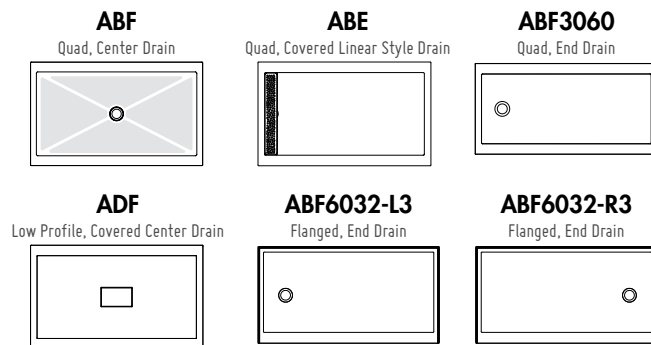

IN-LINE 60

57 1/4" to 58 5/8" W x 75" H • Entry opening: 23" to 23 1/2"

MODEL	PRICE	FINISH	GLASS	BASE	PRICE	COLOR	SIZE	
NOV160-11-40	$1,429	Chrome	CLEAR	ABF3060-18	$770	White	60" x 30" x 3"	(12)
NOV160-25-40	$1,484	Brushed Nickel	CLEAR	ABE3260-18	$1,102	White	60" x 32" x 3"	(24)
NOV160-99-40	$1,729	Ultra Chrome	CLEAR	ABF3260-18	$815	White	60" x 32" x 3"	(13)
				ABF3260-13	$856	Biscuit	60" x 32" x 3"	(13)
				ABF6032-18-L3	$815	White	60" x 32" x 3"	(38)
				ABF6032-13-L3	$856	Biscuit	60" x 32" x 3"	(38)
				ABF6032-18-R3	$815	White	60" x 32" x 3"	(39)
				ABF6032-13-R3	$856	Biscuit	60" x 32" x 3"	(39)
				ABF3460-18	$844	White	60" x 34" x 3"	(18)
				ABF3460-13	$885	Biscuit	60" x 34" x 3"	(18)
				ABE3660-18	$1,122	White	60" x 36" x 3"	(26)
				ADF3660-18	$918	White	60" x 36" x 2"	(20)
				ABF3660-18	$872	White	60" x 36" x 3"	(19)
				ABF3660-13	$916	Biscuit	60" x 36" x 3"	(19)
				ABF6036-18-3	$872	White	60" x 36" x 3"	(37)
				ABF6036-13-3	$916	Biscuit	60" x 36" x 3"	(37)
				ABF4260-18	$916	White	60" x 42" x 3"	(22)
				ABF4260-13	$961	Biscuit	60" x 42" x 3"	(22)
				ABF4860-18	$1,015	White	60" x 48" x 3"	(23)
				ABF4860-13	$1,066	Biscuit	60" x 48" x 3"	(23)

▶ For base shapes please view the end of the section.

Microtek
by Fleurco

Glass surface protection
See information sheet at the end of this section.

INCLUDED
at no charge.

THIS MODEL DOES NOT HAVE ANY OPTIONS

DRAIN	NO-CALK™ SHOWER BASE DRAIN*	MODEL	DESCRIPTION	PRICE	FINISH
		DRAINABS-11	ABS No-Calk 2" drain	$30	Chrome
		DRAINABS-25	ABS No-Calk 2" drain	$40	Brushed Nickel
		DRAINPVC-11	PVC No-Calk 2" drain	$30	Chrome
		DRAINPVC-11	PVC No-Calk 2" drain	$40	Brushed Nickel

*Please check local codes to ensure appropriate drain specifications