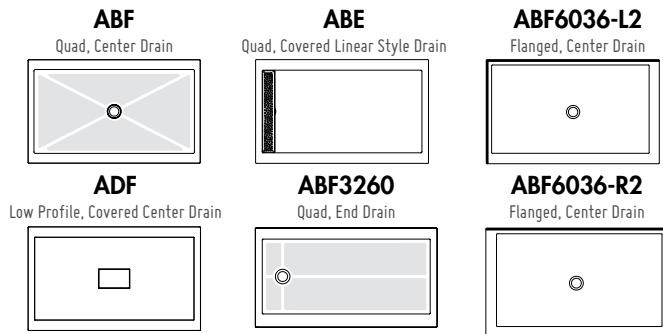

RETURN PANELS	
32" RP = 29" to 29 5/8"	36" RP = 33" to 33 5/8"

IN-LINE 60 WITH RETURN PANEL

MODEL	PRICE		FINISH	GLASS	BASE	PRICE	COLOR	SIZE	
	32"	36"							
CW: 57 1/8" to 58 1/8" W x 75" H • Approx. entry: 23" to 24"					ABF3260-18	$815	White	60" x 32" x 3"	(13)
NOV260 RP-11-40CW	$1,695	$1,757	Chrome	CLEAR	ABF3260-13	$856	Biscuit	60" x 32" x 3"	(13)
NOV260 __-25-40CW	$1,762	$1,824	Brushed Nickel	CLEAR	ABE3260-18	$1,102	White	60" x 32" x 2"	(24)
NOV260 __-99-40CW	$2,029	$2,092	Ultra Chrome	CLEAR	ABF3660-18	$872	White	60" x 36" x 3"	(19)
					ABF3660-13	$916	Biscuit	60" x 36" x 3"	(19)
					ABE3660-18	$1,122	White	60" x 36" x 2"	(26)
					ADF3660-18	$918	White	60" x 36" x 2"	(20)
					ABF6036-18-L2	$872	White	60" x 36" x 3"	(56)
					ABF6036-13-L2	$916	Biscuit	60" x 36" x 3"	(56)
					ABF6036-18-R2	$872	White	60" x 36" x 3"	(57)
					ABF6036-13-R2	$916	Biscuit	60" x 36" x 3"	(57)

For base shapes please view the end of the section.

Glass surface protection
See information sheet at the end of this section.
INCLUDED
at no charge.

THIS MODEL DOES NOT HAVE ANY OPTIONS

DRAIN NO-CALK™ SHOWER BASE DRAIN*					
	DRAINABS-11	ABS No-Calk 2" drain	$30	Chrome	
	DRAINABS-25	ABS No-Calk 2" drain	$40	Brushed Nickel	
	DRAINPVC-11	PVC No-Calk 2" drain	$30	Chrome	
	DRAINPVC-11	PVC No-Calk 2" drain	$40	Brushed Nickel	

*Please check local codes to ensure appropriate drain specifications