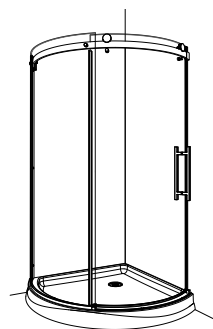

BASE	PRICE	COLOR	SIZE
ABB36-18	\$693	White	36" x 36" x 5 1/2"
ABB36-13	\$728	Biscuit	36" x 36" x 5 1/2"
ALB36-18	\$718	White	36" x 36" x 3"

"L"
Left-side configuration

ARC 40

40" W x 79" H • Entry opening: 26"

BASE	PRICE	COLOR	SIZE
ABB40-18	\$731	White	40" x 40" x 5 1/2"
ABB40-13	\$767	Biscuit	40" x 40" x 5 1/2"
ALB40-18	\$756	White	40" x 40" x 3"

"R"
Right-side configuration

ALB BASE

Flanged Low Profile, Covered Drain