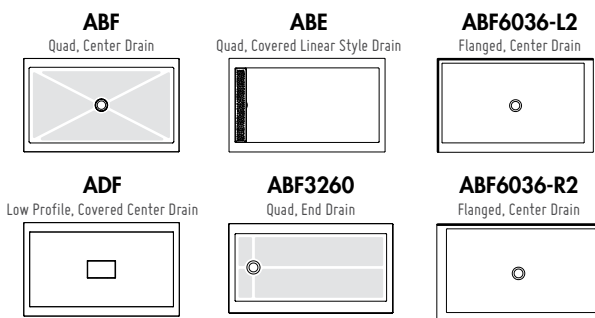

SLIDING DOOR AND FIXED PANEL WITH RETURN PANEL (CLOSES AGAINST WALL)

1/4" (6 mm) Tempered Clear Glass • 75" Height

RP You must indicate your return panel size 32" or 36" into the "RP" field

Those units are reversible.
(Closes against wall only)

IN-LINE 48 WITH RETURN PANEL

MODEL	PRICE		FINISH	BASE	PRICE	COLOR	SIZE
	32"	36"					
45" x 48" W x 75" H							
NAW48 RP-11-40	$1,028	$1,043	Chrome	ABF3248-18	$712	White	48" x 32" x 3" (17)
NAW48 __-25-40	$1,080	$1,095	Brushed Nickel	ABF3648-18	$733	White	48" x 36" x 3" (10)
				ABF3648-18	$771	Biscuit	48" x 36" x 3" (10)
				ABE3648-18	$1,078	White	48" x 36" x 3" (25)
				ADF3648-18	$882	White	48" x 36" x 2" (11)
				ABF4836-18-L2	$733	White	48" x 36" x 3" (54)
				ABF4836-13-L2	$771	Biscuit	48" x 36" x 3" (54)
				ABF4836-18-R2	$733	White	48" x 36" x 3" (55)
				ABF4836-13-R2	$771	Biscuit	48" x 36" x 3" (55)

IN-LINE 60 WITH RETURN PANEL

MODEL	PRICE		FINISH	BASE	PRICE	COLOR	SIZE
	32"	36"					
57" x 60" W x 75" H							
NAW60 RP-11-40	$1,103	$1,118	Chrome	ABF3260-18	$815	White	60" x 32" x 3" (13)
NAW60 __-25-40	$1,155	$1,170	Brushed Nickel	ABF3260-13	$856	Biscuit	60" x 32" x 3" (13)
				ABE3260-18	$1,102	White	60" x 32" x 2" (24)
				ABF3660-18	$872	White	60" x 36" x 3" (19)
				ABF3660-13	$916	Biscuit	60" x 36" x 3" (19)
				ABE3660-18	$1,122	White	60" x 36" x 2" (26)
				ADF3660-18	$918	White	60" x 36" x 2" (20)
				ABF6036-18-L2	$872	White	60" x 36" x 3" (56)
				ABF6036-13-L2	$916	Biscuit	60" x 36" x 3" (56)
				ABF6036-18-R2	$872	White	60" x 36" x 3" (57)
				ABF6036-13-R2	$916	Biscuit	60" x 36" x 3" (57)

RETURN PANELS	
32" RP = 29 1/2" to 30"	36" RP = 33 1/4" to 33 3/4"

▶ For base shapes please view the end of the section.

THIS MODEL DOES NOT HAVE ANY OPTIONS

DRAIN NO-CALK™ SHOWER BASE DRAIN*		DRAINABS-11	ABS No-Calk 2" drain	$30	Chrome	
		DRAINABS-25	DRAINABS-25	ABS No-Calk 2" drain	$40	Brushed Nickel
	DRAINPVC-11	DRAINPVC-11	PVC No-Calk 2" drain	$30	Chrome	
	DRAINPVC-11	DRAINPVC-11	PVC No-Calk 2" drain	$40	Brushed Nickel	

*Please check local codes to ensure appropriate drain specifications