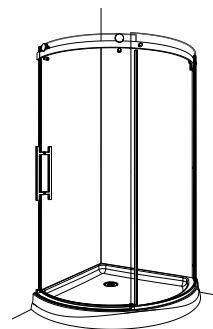

ARC SLIDING CURVED GLASS DOOR AND FIXED PANEL

ARC

SLIDING CURVED GLASS DOOR AND FIXED PANEL

NOVARA

5/16" (8 mm) Tempered Clear Glass for the Curved Panels • 79" Height

ARC 36

36" W x 79" H • Entry opening: 23"

BASE	PRICE	COLOR	SIZE
ABB36-18	\$693	White	36" x 36" x 5 1/2"
ABB36-13	\$728	Biscuit	36" x 36" x 5 1/2"
ALB36-18	\$718	White	36" x 36" x 3"

"L"
Left-side configuration

ARC 40

40" W x 79" H • Entry opening: 26"