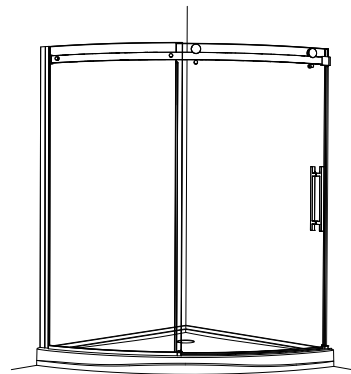

"R"

Right-side configuration

Glass surface protection
See information sheet at
the end of this section.

INCLUDED
at no charge.

THIS MODEL DOES NOT HAVE ANY OPTIONS

DRAIN NO-CALK™ SHOWER BASE DRAIN*	ABS No-Calk 2" drain		PVC No-Calk 2" drain		
		DRAINABS-11	$30	Chrome	
	DRAINABS-25	$40	Brushed Nickel		
	DRAINPVC-11	$30	Chrome		
	DRAINPVC-11	$40	Brushed Nickel		

*Please check local codes to ensure appropriate drain specifications