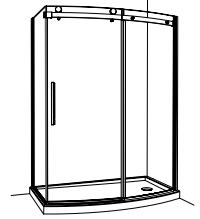

Closes against return panel only.

"R"
Right-side configuration