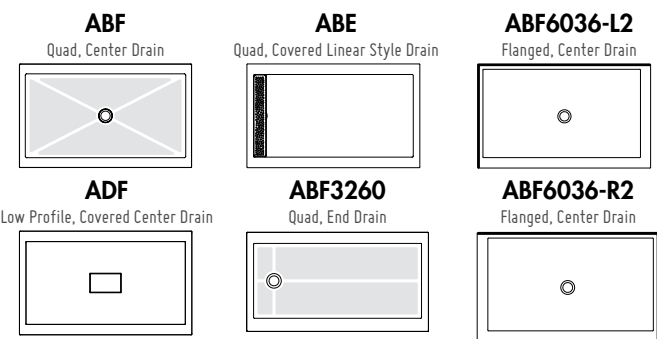

RETURN PANELS*

32" RP = 27 7/16" to 28 5/8"   36" RP = 31 7/16" to 32 5/8"
42" RP = 37 7/16" to 38 5/8"   48" RP = 43 7/16" to 44 5/8"

*Adjustments from finished wall to inner edge of threshold

IN-LINE 60 WITH RETURN PANEL

MODEL	PRICE				FINISH	BASE	PRICE	COLOR	SIZE	▶
	32"	36"	42"	48"						
57 1/4" to 59 1/4" W x 79" H • Approx. entry: 23" to 25"										
K2W57 RP-35-40 ①	$2,635	$2,682	$2,748	$2,820	Brushed Stainless	ABF3260-18	$815	White	60" x 32" x 3"	(13)
K2W57 __-11-40 __	$2,752	$2,800	$2,865	$2,946	Polished Stainless	ABF3260-13	$856	Biscuit	60" x 32" x 3"	(13)
						ABE3260-18	$1,102	White	60" x 32" x 2"	(24)
						ABF3660-18	$872	White	60" x 36" x 3"	(19)
						ABF3660-13	$916	Biscuit	60" x 36" x 3"	(19)
						ABE3660-18	$1,122	White	60" x 36" x 2"	(26)
						ADF3660-18	$918	White	60" x 36" x 2"	(20)
						ABF6036-18-L2	$872	White	60" x 36" x 3"	(56)
						ABF6036-13-L2	$916	Biscuit	60" x 36" x 3"	(56)
						ABF6036-18-R2	$872	White	60" x 36" x 3"	(57)
						ABF6036-13-R2	$916	Biscuit	60" x 36" x 3"	(57)
						ABF4260-18	$916	White	60" x 42" x 3"	(22)
						ABF4260-13	$961	Biscuit	60" x 42" x 3"	(22)
						ABF4860-18	$1,015	White	60" x 48" x 3"	(23)
						ABF4860-13	$1,066	Biscuit	60" x 48" x 3"	(23)

IN-LINE 72 WITH RETURN PANEL

MODEL	PRICE				FINISH	BASE	PRICE	COLOR	SIZE	▶
	32"	36"	42"	48"						
69 1/4" to 71 1/4" W x 79" H • Approx. entry: 29" to 31"										
K2W69 RP-35-40 ①	$2,792	$2,838	$2,898	$2,978	Brushed Stainless	ABF3672-18	$964	White	72" x 36" x 3"	(21)
K2W69 __-11-40 __	$2,916	$2,964	$3,028	$3,110	Polished Stainless	ABF3672-13	$1,013	Biscuit	72" x 36" x 3"	(21)

For door specifications please go to www.designashower/spec/U04

▶ For base shapes please view the end of the section

SELECT OPTIONS

Insert Code "L or R".

1

L R

DRAIN
NO-CALK™
SHOWER BASE DRAIN*

DRAINABS-11	ABS No-Calk 2" drain	$30	Chrome
DRAINABS-25	ABS No-Calk 2" drain	$40	Brushed Nickel
DRAINPVC-11	PVC No-Calk 2" drain	$30	Chrome
DRAINPVC-25	PVC No-Calk 2" drain	$40	Brushed Nickel

*Please check local codes to ensure appropriate drain specifications

Microtek
by Fleurco
glass surface protection
INCLUDED
at no charge