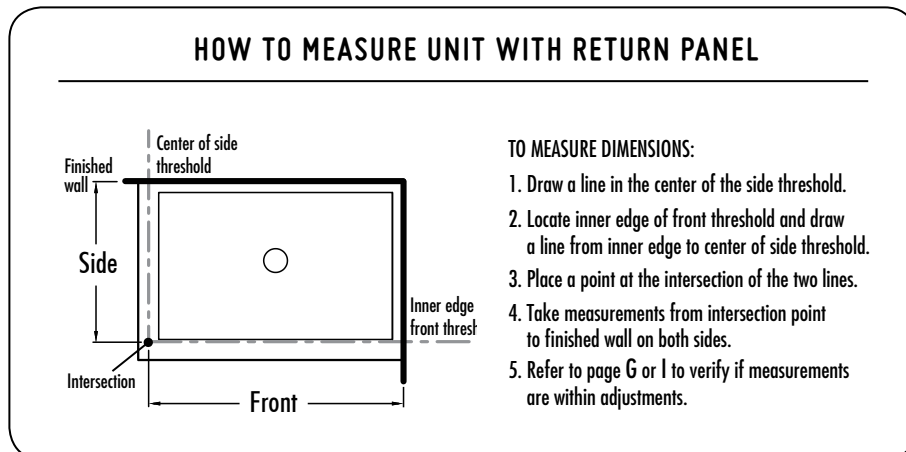

FEATURES ..... B - C

K2 IN-LINE DOOR AND FIXED PANEL ..... D - E

new

K2P 2 SIDED DOOR AND FIXED PANEL WITH **RETURN PANEL** ..... F - G
CLOSES AGAINST RETURN PANEL

new

K2W 2 SIDED DOOR AND FIXED PANEL WITH **RETURN PANEL** ..... H - I
CLOSES AGAINST WALL

K2 TUB ENCLOSURE DOOR AND FIXED PANEL ..... J

KD KITS ..... K

MICROTEK - GLASS SURFACE PROTECTION L

BASES LINE ART