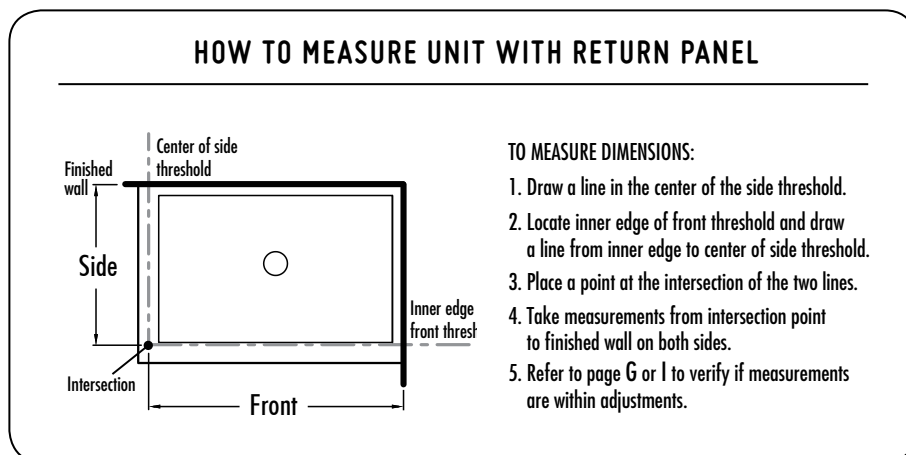

FEATURES ..... B - C

K2 IN-LINE SLIDING DOOR AND FIXED PANEL ..... D - E

K2P 2 SIDED SLIDING DOOR AND FIXED PANEL **WITH RETURN PANEL** ..... F - G
(CLOSES AGAINST RETURN PANEL)

K2W 2 SIDED SLIDING DOOR AND FIXED PANEL **WITH RETURN PANEL** ..... H - I
(CLOSES AGAINST WALL)

K2 TUB ENCLOSURE SLIDING DOOR AND FIXED PANEL ..... J

KD KITS ..... K

MICROTEK - GLASS SURFACE PROTECTION L

BASES LINE ART