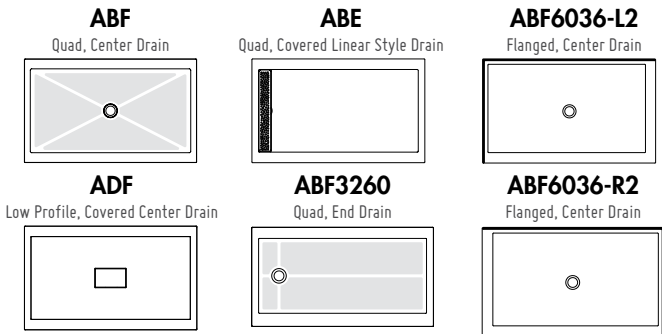

RETURN PANELS*

32" RP = 27 7/16" to 28 5/8"   36" RP = 31 7/16" to 32 5/8"
42" RP = 37 7/16" to 38 5/8"   48" RP = 43 7/16" to 44 5/8"

*Adjustments from finished wall to inner edge of threshold

IN-LINE 60 WITH RETURN PANEL

MODEL	PRICE				FINISH	BASE	PRICE	COLOR	SIZE	▶
	32"	36"	42"	48"						
57 1/4" to 59 1/4" W x 79" H • Approx. entry: 23" to 25"										
K2W57 RP-35-40 ①	$2,635	$2,682	$2,748	$2,820	Brushed Stainless	ABF3260-18	$815	White	60" x 32" x 3"	(13)
K2W57 __-11-40 __	$2,752	$2,800	$2,865	$2,946	Polished Stainless	ABF3260-13	$856	Biscuit	60" x 32" x 3"	(13)
						ABE3260-18	$1,102	White	60" x 32" x 3"	(24)
						ABF3660-18	$872	White	60" x 36" x 3"	(19)
						ABF3660-13	$916	Biscuit	60" x 36" x 3"	(19)
						ABE3660-18	$1,122	White	60" x 36" x 3"	(26)
						ADF3660-18	$918	White	60" x 36" x 2"	(20)
						ABF6036-18-L2	$872	White	60" x 36" x 3"	(56)
						ABF6036-13-L2	$916	Biscuit	60" x 36" x 3"	(56)
						ABF6036-18-R2	$872	White	60" x 36" x 3"	(57)
						ABF6036-13-R2	$916	Biscuit	60" x 36" x 3"	(57)
						ABF4260-18	$916	White	60" x 42" x 3"	(22)
						ABF4260-13	$961	Biscuit	60" x 42" x 3"	(22)
						ABF4860-18	$1,015	White	60" x 48" x 3"	(23)
						ABF4860-13	$1,066	Biscuit	60" x 48" x 3"	(23)

IN-LINE 72 WITH RETURN PANEL

MODEL	PRICE				FINISH	BASE	PRICE	COLOR	SIZE	▶
	32"	36"	42"	48"						
69 1/4" to 71 1/4" W x 79" H • Approx. entry: 29" to 31"										
K2W69 RP-35-40 ①	$2,792	$2,838	$2,898	$2,978	Brushed Stainless	ABF3672-18	$964	White	72" x 36" x 3"	(21)
K2W69 __-11-40 __	$2,916	$2,964	$3,028	$3,110	Polished Stainless	ABF3672-13	$1,013	Biscuit	72" x 36" x 3"	(21)

▶ For base shapes please view the end of the section

SELECT OPTIONS

For door specifications please go to www.designashower.com/spec/U04

Insert Code "L or R".

1

L R

DRAIN
NO-CALK™
SHOWER BASE DRAIN*

	DRAINABS-11	ABS No-Calk 2" drain	$30	Chrome
	DRAINABS-25	ABS No-Calk 2" drain	$40	Brushed Nickel
	DRAINPVC-11	PVC No-Calk 2" drain	$30	Chrome
	DRAINPVC-25	PVC No-Calk 2" drain	$40	Brushed Nickel

*Please check local codes to ensure appropriate drain specifications

Microtek
by Fleurco
glass surface protection
INCLUDED
at no charge