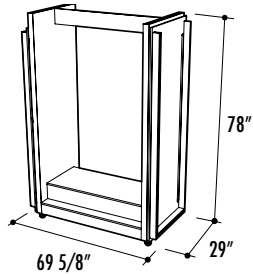

ARC

NEO

TRAVEL DISPLAY RACKS

SODHTDSD-4 Shadow Oak Travel Height Display tub/shower door module.
This display has two wing panels to display a Kara and a Sevilla door.

CHDHTDSD-4 Cherry Travel Height Display tub/shower door module.
This display has two wing panels to display a Kara and a Sevilla door.