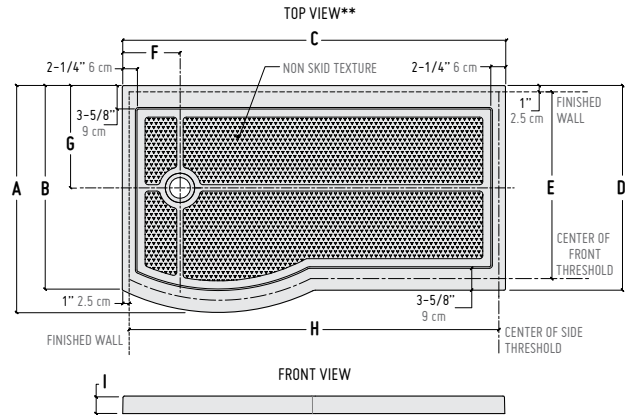

AMALFI BOWFRONT RP
Curved Door and Panel
with Return Panel 60"

ROMAN HALF-CURVED

ACRYLIC
SHOWER BASES

MODELS — ABF3260HC, ABF3660HC

ABF3660HC

*ACRYLIC BASE	PRICE	COLOR	SIZE
ABF3260HCL-13K*	\$923	Biscuit	60" x 32" x 2 3/4"
ABF3260HCR-13K*	\$923	Biscuit	60" x 32" x 2 3/4"
ABF3260HCL-18K*	\$880	White	60" x 32" x 2 3/4"
ABF3260HCR-18K*	\$880	White	60" x 32" x 2 3/4"
ABF3660HCL-13K	\$947	Biscuit	60" x 36" x 2 3/4"
ABF3660HCR-13K	\$947	Biscuit	60" x 36" x 2 3/4"
ABF3660HCL-18K	\$902	White	60" x 36" x 2 3/4"
ABF3660HCR-18K	\$902	White	60" x 36" x 2 3/4"