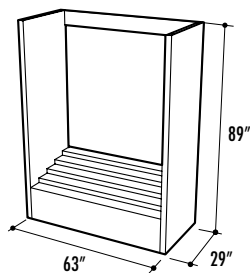

TUB DOOR DISPLAY RACK

SODENTD1 Shadow Oak and Almond tub module.