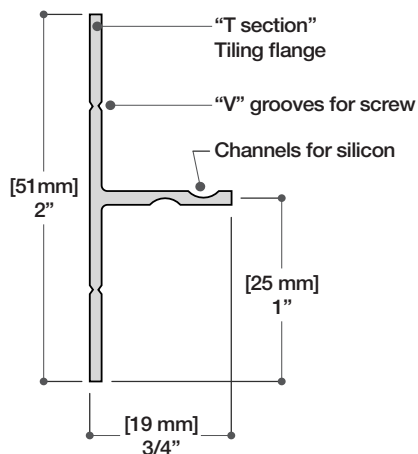

Roma

Banyo

Signature

Q How a Quad base is installed?

Tile flange detail

Installation perspective

Installation detail

CENTER DRAIN MODEL — ABF3636