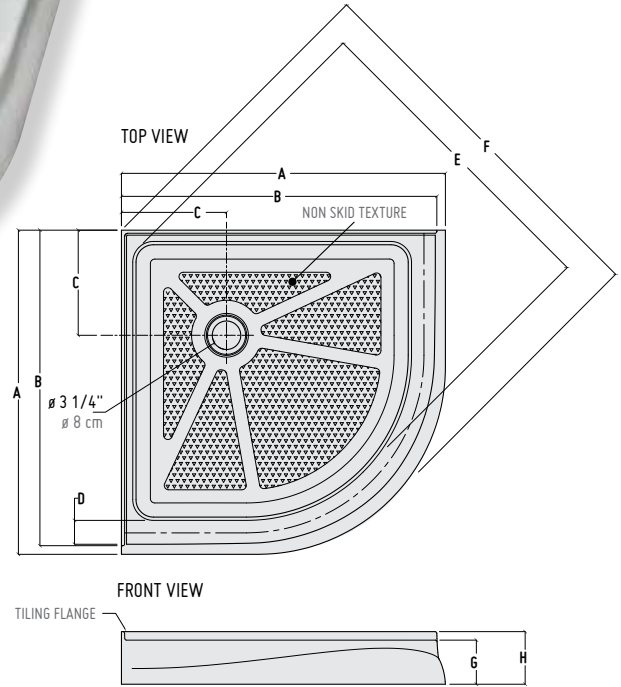

CORNER MODELS — ABR32, ABR36 & ABR40

ACRYLIC BASE	PRICE	COLOR	SIZE
ABR32-13K	$615	Biscuit	32" x 32" x 5 1/2"
ABR32-18K	$584	White	32" x 32" x 5 1/2"
ABR36-18K	$630	Biscuit	36" x 36" x 5 1/2"
ABR36-18K	$600	White	36" x 36" x 5 1/2"
ABR40-13K	$673	Biscuit	40" x 40" x 5 1/2"
ABR40-18K	$640	White	40" x 40" x 5 1/2"

*DIMENSIONS								
BASES	A	B	C	D	E	F	G	H
ABR32	32 13/16" 83 cm	31 7/8" 81 cm	12" 30 cm	3" 8 cm	32 3/4" 83 cm	39 5/8" 101 cm	4 1/2" 11 cm	5 1/2" 14 cm
ABR36	37" 94 cm	36" 91 cm	12" 30 cm	3 1/4" 8 cm	36 1/4" 92 cm	43 7/16" 110 cm	4 1/2" 11 cm	5 1/2" 14 cm
ABR40	40 5/16" 102 cm	39 3/8" 100 cm	12" 30 cm	3" 8 cm	41 3/16" 105 cm	48 3/16" 122 cm	4 1/2" 11 cm	5 1/2" 14 cm

*Tolerance on dimensions: ± 1/4" 6 mm

COMPATIBLE SHOWER DOOR MODELS

  PAGE - 3	 PAGE - H	 PAGE - 7	 PAGE - 9
ALINA 36"	AMALFI ROUND 32", 36" & 40"	CAPRI ROUND 3 36"	CAPRI ROUND 4 36" & 40"