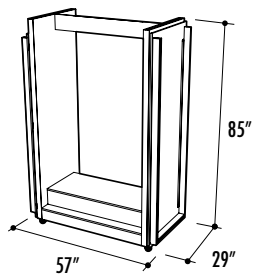

ARC

NEO

TRAVEL DISPLAY RACKS

SODHTDSD-4 Shadow Oak Travel Height Display tub/shower door module.
This display has two wing panels to display a Kara and a Sevilla door.

CHDHTDSD-4 Cherry Travel Height Display tub/shower door module.
This display has two wing panels to display a Kara and a Sevilla door.