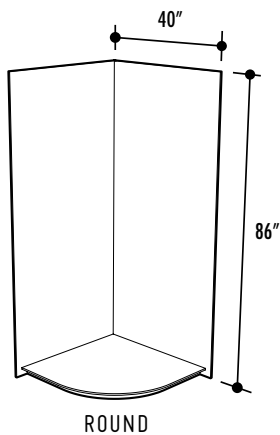

ROUND

ARC CORNER DISPLAYS

SOBBCM32	Shadow Oak Arc base corner module 32"
SOBBCM36	Shadow Oak Arc base corner module 36"
SOBBCM40	Shadow Oak Arc base corner module 40"
CHBBCM32	Cherry Arc base corner module 32"
CHBBCM36	Cherry Arc base corner module 36"
CHBBCM40	Cherry Arc base corner module 40"

SQUARE CORNER DISPLAYS

SOCBCM32	Shadow Oak Square base corner module 32"
SOCBCM36	Shadow Oak Square base corner module 36"
SOCBCM42	Shadow Oak Square base corner module 42"
CHCBCM32	Cherry Square base corner module 32"
CHCBCM36	Cherry Square base corner module 36"
CHCBCM42	Cherry Square base corner module 42"

NEO CORNER DISPLAYS

SONBCM36	Shadow Oak Neo base corner module 36"
SONBCM38	Shadow Oak Neo base corner module 38"
SONBCM42	Shadow Oak Neo base corner module 42"
CHNBCM36	Cherry Neo base corner module 36"
CHNBCM38	Cherry Neo base corner module 38"
CHNBCM42	Cherry Neo base corner module 42"

ROUND CORNER DISPLAYS

SORBCM32	Shadow Oak Round base corner module 32"
SORBCM36	Shadow Oak Round base corner module 36"
SORBCM40	Shadow Oak Round base corner module 40"
CHRBCM32	Cherry Round base corner module 32"
CHRBCM36	Cherry Round base corner module 36"
CHRBCM40	Cherry Round base corner module 40"