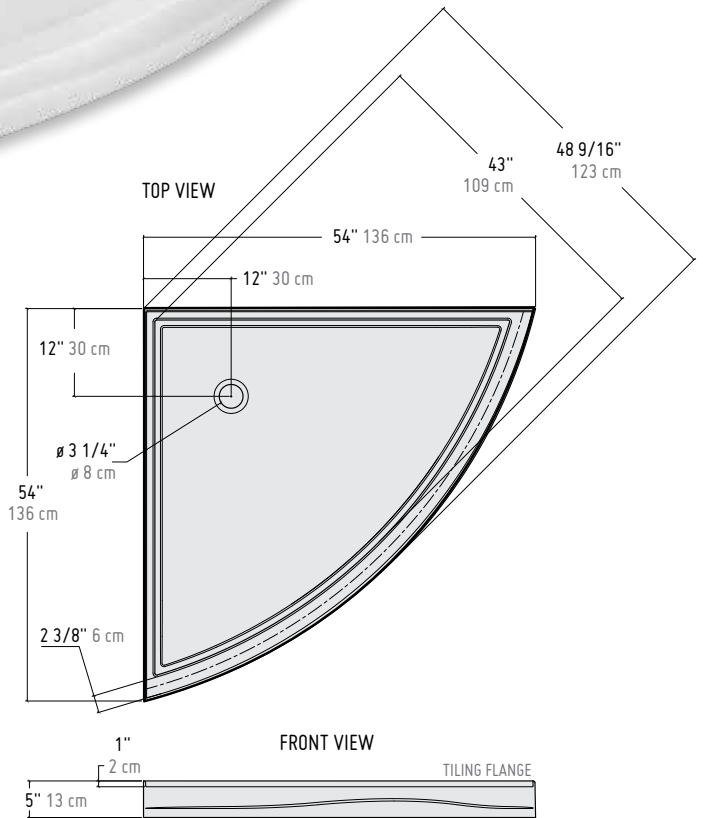

NOVARA

PAGE - 13

NOVARA SLICE
66" x 38 1/4"

PLATINUM

PAGE - 59

SOLARA
66" x 38 1/4"

EVOLUTION

PAGE - 32

PAGE - R

AMALFI SLICE
66" x 38 1/4"

CORNER MODEL — ABSL54

*ACRYLIC BASE	PRICE	COLOR	SIZE
ABSL54-13K	\$1048	Biscuit	54" x 54" x 5"
ABSL54-18K	\$999	White	54" x 54" x 5"

*Tolerance on dimensions: $\pm 1/4"$ 6 mm