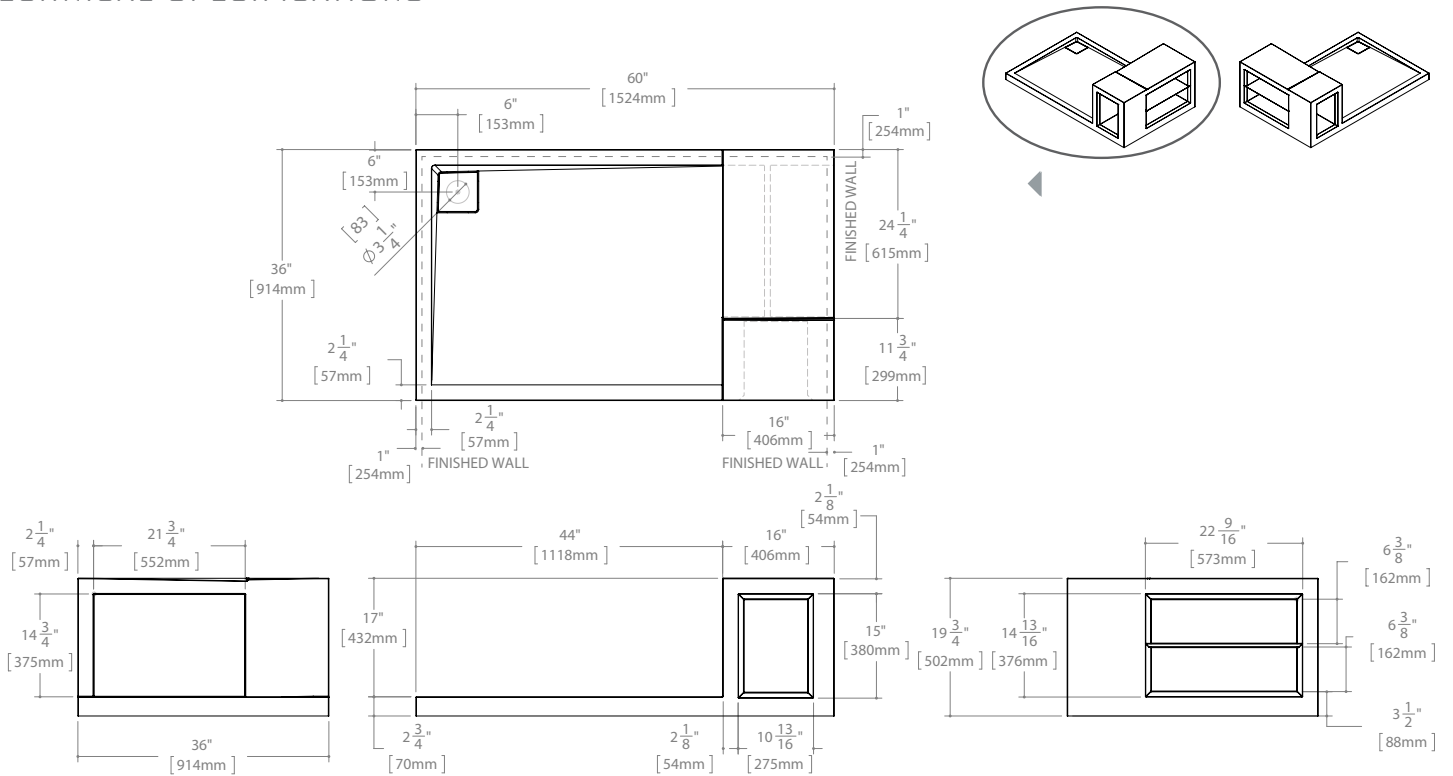

TECHNICAL SPECIFICATIONS