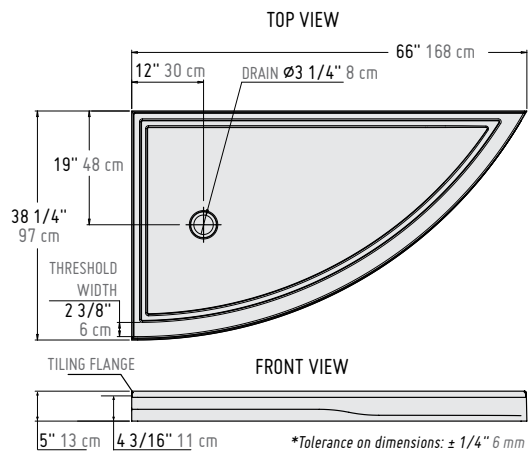

CORNER MODEL — ABSL66

*ACRYLIC BASE	PRICE	COLOR	DRAIN	SIZE
ABSL66-18LK	$903	White	Left-side	66" x 38" x 5"
ABSL66-18RK	$903	White	Right-side	66" x 38" x 5"

COMPATIBLE SHOWER DOOR MODELS

NOVARA

PAGE - 13

PLATINUM

PAGE - 59

EVOLUTION

PAGE - 32

sorrento

PAGE - 11

Roma

PAGE - 13

Banyō

PAGE - R