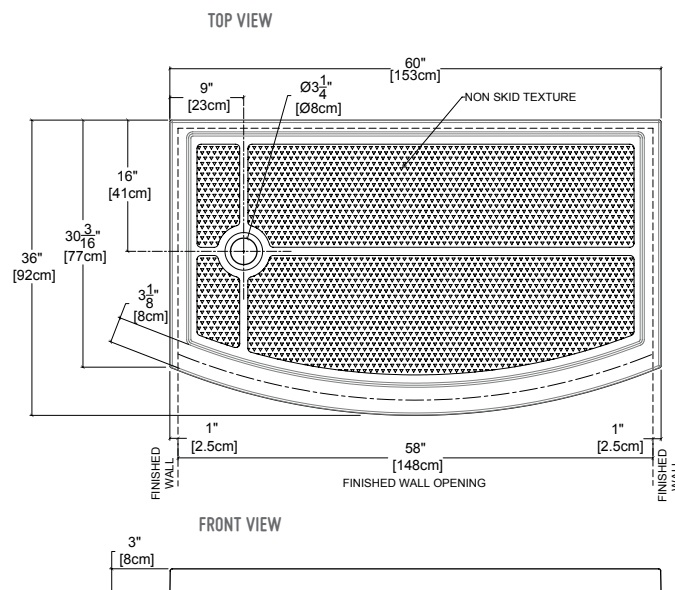

PAGE - 15

ROMA WEDGE
54" x 54"

MODEL — ABF3260BF

*ACRYLIC BASE	PRICE	COLOR	DRAIN	SIZE
ABF3260BFL-13K	\$848	Biscuit	Left side	30 3/16" x 60" x 2 1/2"
ABF3260BFL-18K	\$808	White	Left side	30 3/16" x 60" x 2 1/2"
ABF3260BFR-13K	\$848	Biscuit	Right side	30 3/16" x 60" x 2 1/2"
ABF3260BFR-18K	\$808	White	Right side	30 3/16" x 60" x 2 1/2"