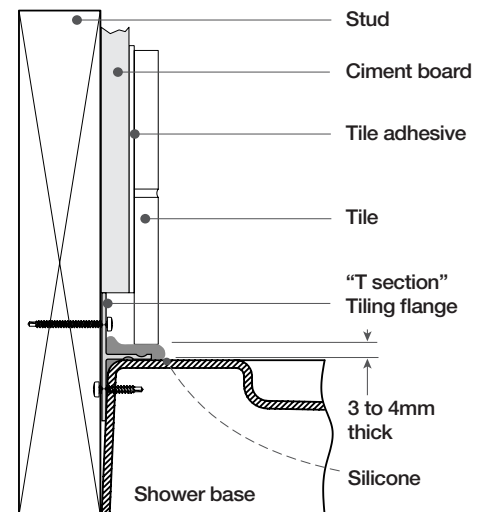

Roma

Banyo

Signature

Q How a Quad base is installed?

Tile flange detail

Installation perspective

Installation detail

CENTER DRAIN MODEL — ABF3636