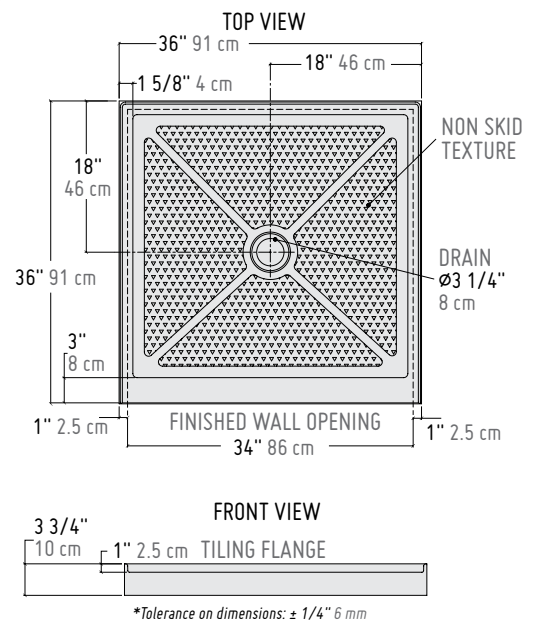

IN-LINE MODEL — ABC36ST

ACRYLIC BASE	PRICE	COLOR	SIZE
ABC36ST-13K	$624	Biscuit	36" x 36" x 3 5/8"
ABC36ST-18K	$595	White	36" x 36" x 3 5/8"

COMPATIBLE SHOWER DOOR MODELS

TITAN

PAGE - 7

PLATINUM

PAGE - 41

PLATINUM

PAGE - 33

Banyo

PAGE - 31

Signature

PAGE - 19