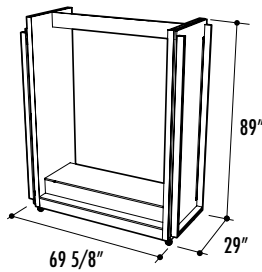

SHOWROOM DISPLAY RACKS

SOTMTDSD-1 Shadow Oak tub/shower door module.
This display has two wing panels to display a Kara and a Sevilla door.

CHTMTDSD-1 Cherry tub/shower door module.
This display has two wing panels to display a Kara and a Sevilla door.