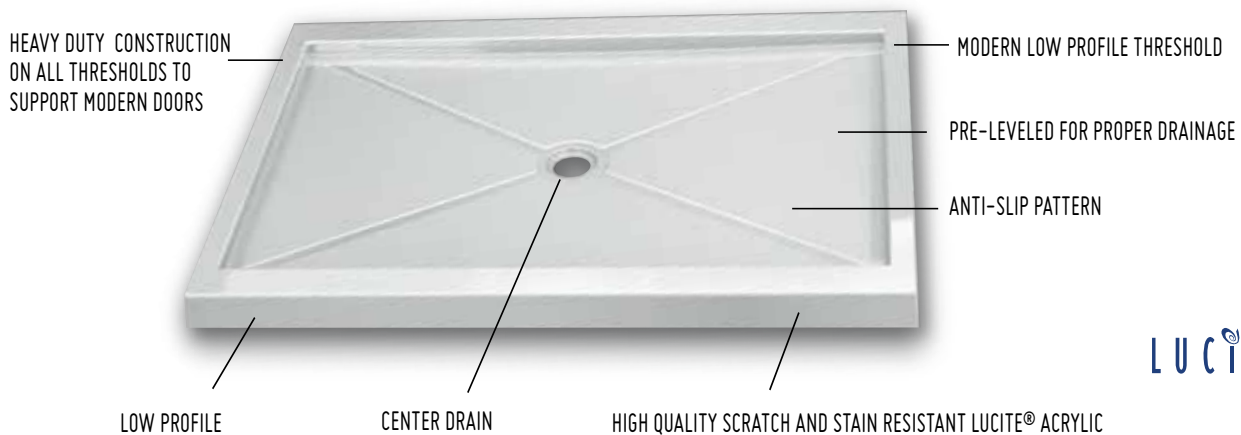

Q What is a Fleurco Quad base?

A The Quad base is a unique base that allows for 3 configurations: in-line, 2-sided (left or right) or 3-sided applications. Comes with 3 aluminum precut tiling flanges that can be installed for 3 different applications (in-line, 2 sided or 3 sided).

Q Why should I buy a Fleurco Quad base?

A Quality and durability • Easy to install • Flange does not brake + easy to drill • Always have the correct base, Fleurco aluminum "T" flange allows the choice of the threshold locations on our "Quad" base at the install • Largest assortment of "Quad" bases in the industry

Q What are the base features?

LUCITE®

• Numerous sizes and drain positions • Available in a biscuit and white color

Q What is a "T" flange?

A The aluminum "T" flange is stronger than the traditional acrylic or fibreglass flange. The aluminum flange will allow the base to be firmly and securely fastened to the base and wall, creating a watertight movement free installation.