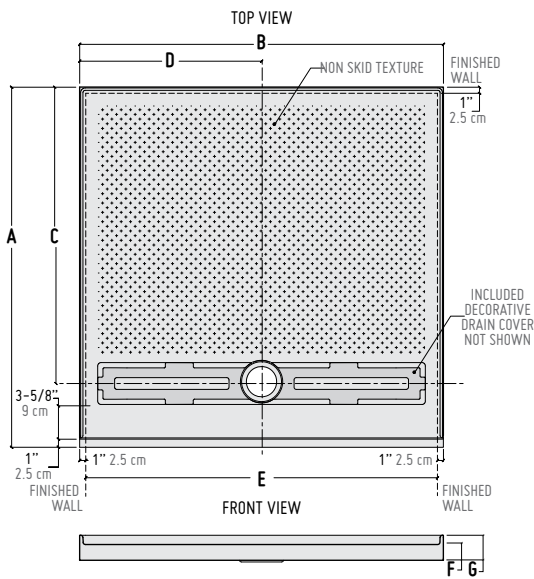

FOR COMPATIBLE SHOWER DOOR MODELS VISIT WWW.DESIGNASHOWER.COM

AD MODELS — ABF3739AD (TRANSFER), ABF3763AD (ROLL-IN)

ABF3739AD (TRANSFER)

ABF3763AD (ROLL-IN)

ACRYLIC BASE	PRICE	COLOR	SIZE
ABF3739AD-13K	\$1208	Biscuit	38 5/8" x 39" x 2 5/8"
ABF3739AD-18K	\$1150	White	38 5/8" x 39" x 2 5/8"
ABF3763AD-13K	\$1331	Biscuit	38 1/2" x 63" x 2 5/8"
ABF3763AD-18K	\$1268	White	38 1/2" x 63" x 2 5/8"