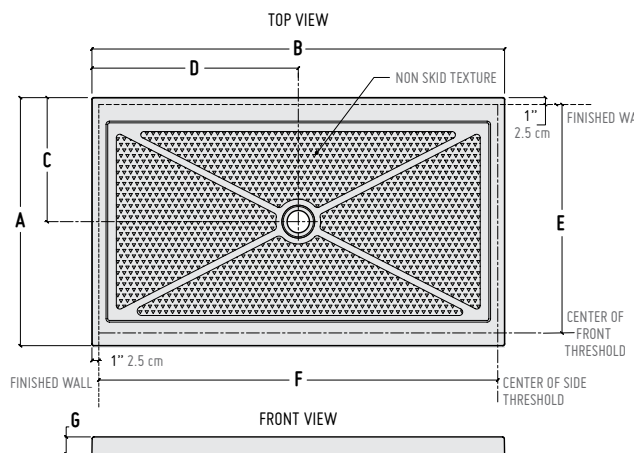

*DIMENSIONS							
MODEL	A	B	C	D	E	F	G
NEW > ABF3448	34" 87 cm	48" 122 cm	17" 43 cm	24" 61 cm	31 1/4" 79 cm	46" 117 cm	2 3/4" 7 cm
NEW > ABF3460	34" 87 cm	60" 152 cm	17" 43 cm	30" 76 cm	31 1/4" 79 cm	58" 147 cm	2 3/4" 7 cm
ABF3642	36" 91 cm	42" 107 cm	18" 46 cm	21" 53 cm	33 1/4" 84 cm	40" 102 cm	2 3/4" 7 cm
ABF3648	36" 91 cm	48" 122 cm	18" 46 cm	24" 61 cm	33 1/4" 84 cm	46" 117 cm	2 3/4" 7 cm
ABF3660	36" 91 cm	60" 152 cm	18" 46 cm	30" 76 cm	33 1/4" 84 cm	58" 147 cm	2 3/4" 7 cm
ABF3672	36" 91 cm	72" 183 cm	18" 46 cm	36" 91 cm	33 1/4" 84 cm	70" 178 cm	2 3/4" 7 cm
ABF4260	42" 107 cm	60" 152 cm	21" 53 cm	30" 76 cm	39 1/4" 101 cm	58" 147 cm	2 3/4" 7 cm
ABF4860	48" 122 cm	60" 152 cm	24" 61 cm	30" 76 cm	45 1/4" 115 cm	58" 147 cm	2 3/4" 7 cm

*Tolerance on dimensions: ± 1/4" 6 mm