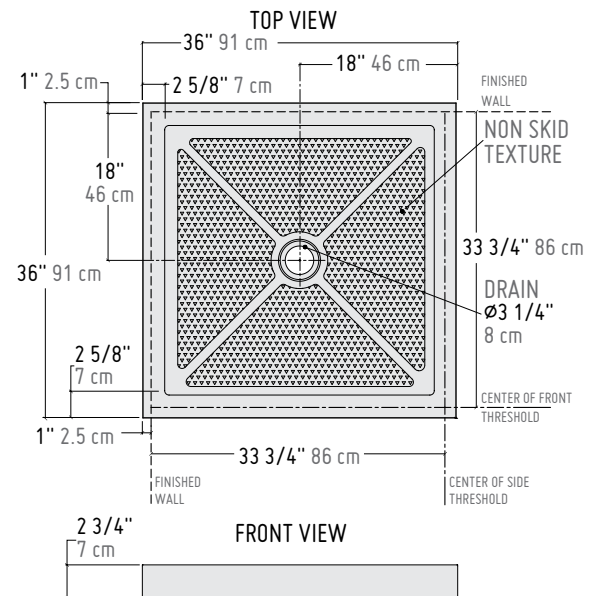

new

ACRYLIC BASE	PRICE	COLOR	SIZE
ABF3636-13K	\$727	Biscuit	36" x 36" x 2 3/4"
ABF3636-18K	\$693	White	36" x 36" x 2 3/4"

*Tolerance on dimensions: ± 1/4" 6 mm

FOR COMPATIBLE SHOWER DOOR MODELS VISIT
WWW.DESIGNASHOWER.COM