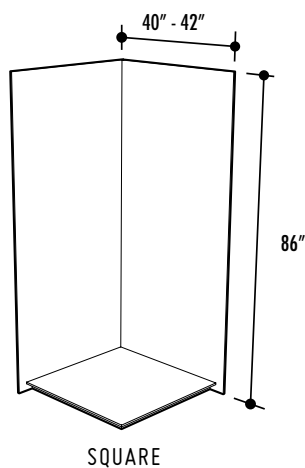

SQUARE

ARC CORNER DISPLAYS

SOBBCM32	Shadow Oak Arc base corner module 32"
SOBBCM36	Shadow Oak Arc base corner module 36"
SOBBCM40	Shadow Oak Arc base corner module 40"
CHBBCM32	Cherry Arc base corner module 32"
CHBBCM36	Cherry Arc base corner module 36"
CHBBCM40	Cherry Arc base corner module 40"

SQUARE CORNER DISPLAYS

SOCBCM32	Shadow Oak Square base corner module 32"
SOCBCM36	Shadow Oak Square base corner module 36"
SOCBCM42	Shadow Oak Square base corner module 42"
CHCBCM32	Cherry Square base corner module 32"
CHCBCM36	Cherry Square base corner module 36"
CHCBCM42	Cherry Square base corner module 42"

NEO CORNER DISPLAYS

SONBCM36	Shadow Oak Neo base corner module 36"
SONBCM38	Shadow Oak Neo base corner module 38"
SONBCM42	Shadow Oak Neo base corner module 42"
CHNBCM36	Cherry Neo base corner module 36"
CHNBCM38	Cherry Neo base corner module 38"
CHNBCM42	Cherry Neo base corner module 42"

ROUND CORNER DISPLAYS

SORBCM32	Shadow Oak Round base corner module 32"
SORBCM36	Shadow Oak Round base corner module 36"
SORBCM40	Shadow Oak Round base corner module 40"
CHRBCM32	Cherry Round base corner module 32"
CHRBCM36	Cherry Round base corner module 36"
CHRBCM40	Cherry Round base corner module 40"