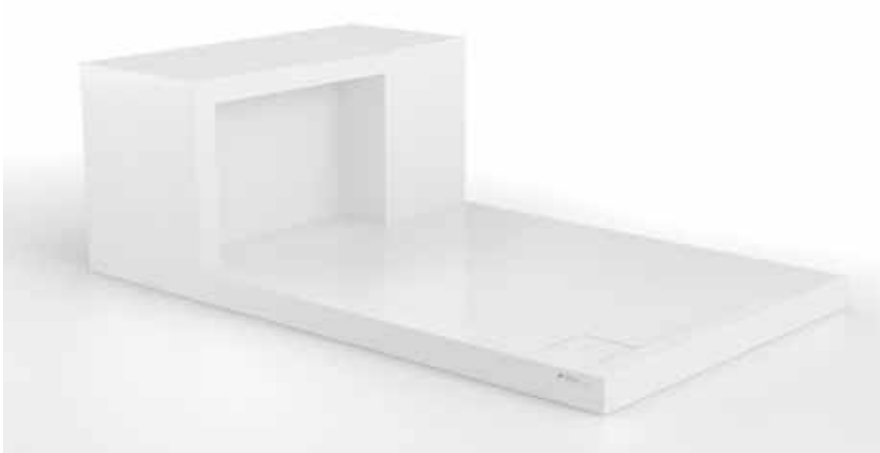

URBANA

SOLID SURFACE
SHOWER BASE WITH SEAT

PAGE 26

FEATURES

- Innovative design
- Ergonomic seating
- 3 storage spaces
- Concealed drain

PETRA

RECTANGULAR SOLID SURFACE
SHOWER BASE

PAGE 27