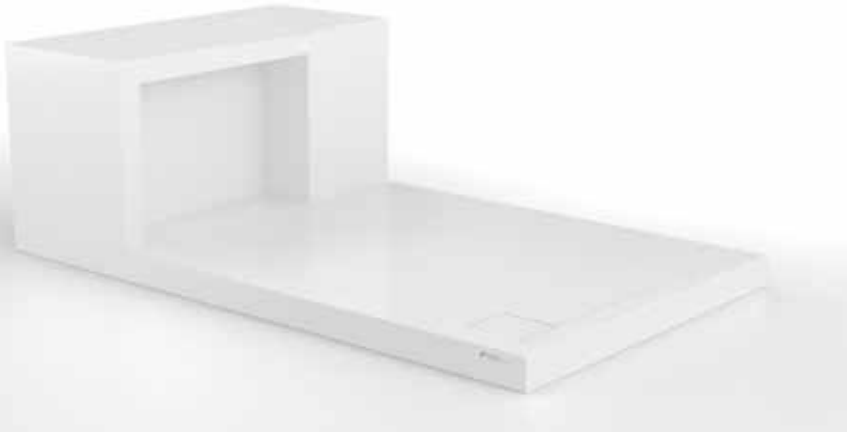

BASE	PRICE	COLOR	SIZE
BSSU3660R-18W	$3783	White	60" x 36" x 19 3/4"
BSSU3660L-18W	$3783	White	60" x 36" x 19 3/4"

TECHNICAL SPECIFICATIONS

Tolerance on dimensions: $\pm 1/4"$ [6mm]

URBANA BASE CAN BE MATCHED WITH FLEURCO'S TITAN, PLATINUM AND BANYO SHOWER DOORS