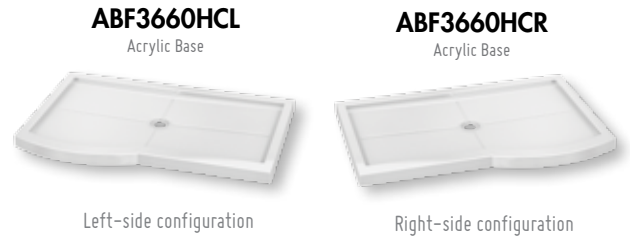

AMALFI BOWFRONT RP
Curved Door and Panel
with Return Panel 60"

ROMAN HALF-CURVED

ACRYLIC
SHOWER BASES

MODELS — ABF3260HC, ABF3660HC

ABF3660HC

*ACRYLIC BASE	PRICE	COLOR	SIZE
ABF3260HCL-13K*	\$923	Biscuit	60" x 32" x 2 3/4"
ABF3260HCR-13K*	\$923	Biscuit	60" x 32" x 2 3/4"
ABF3260HCL-18K*	\$880	White	60" x 32" x 2 3/4"
ABF3260HCR-18K*	\$880	White	60" x 32" x 2 3/4"
ABF3660HCL-13K	\$947	Biscuit	60" x 36" x 2 3/4"
ABF3660HCR-13K	\$947	Biscuit	60" x 36" x 2 3/4"
ABF3660HCL-18K	\$902	White	60" x 36" x 2 3/4"
ABF3660HCR-18K	\$902	White	60" x 36" x 2 3/4"

* Side drain model

*DIMENSIONS									
BASE	A	B	C	D	E	F	G	H	I
ABF3260HC	35" 90 cm	32" 81 cm	60" 152 cm	32 1/8" 82 cm	29 1/4" 74 cm	9" 23 cm	16" 41 cm	58" 148 cm	2 3/4" 7 cm
ABF3660HC	39" 100 cm	36" 91 cm	60" 152 cm	36 1/8" 92 cm	33 1/4" 84 cm	30" 76 cm	18" 46 cm	58" 148 cm	2 3/4" 7 cm