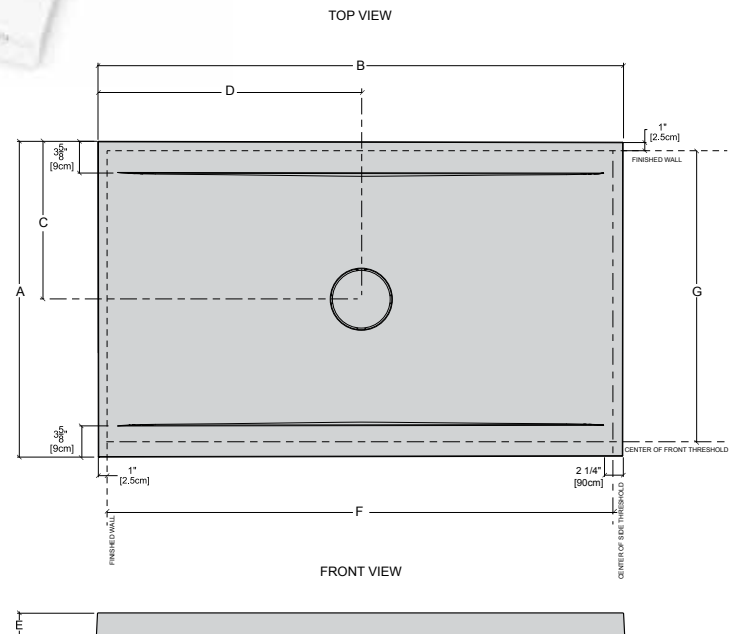

CENTER CONCEALED DRAIN MODELS - ASPE3648 & ASPE3660

BASE	PRICE	COLOR	SIZE
ASPE3648-18W	$1768	White	36" x 48" x 2 3/4"
ASPE3660-18W	$2140	White	36" x 60" x 2 3/4"

* BASE DIMENSIONS							
BASE	A	B	C	D	E	F	G
ASPE3648	36" 91 cm	48" 122 cm	18" 46 cm	24" 61 cm	2 3/4" 7 cm	45" 117 cm	27 3/4" 70 cm
ASPE3660	36" 91 cm	60" 152 cm	18" 46 cm	30" 76 cm	2 3/4" 7 cm	57" 147 cm	27 3/4" 70 cm

*Tolerance on dimensions: ± 1/4" 6 mm

FOR COMPATIBLE SHOWER DOOR MODELS VISIT
WWW.DESIGNASHOWER.COM