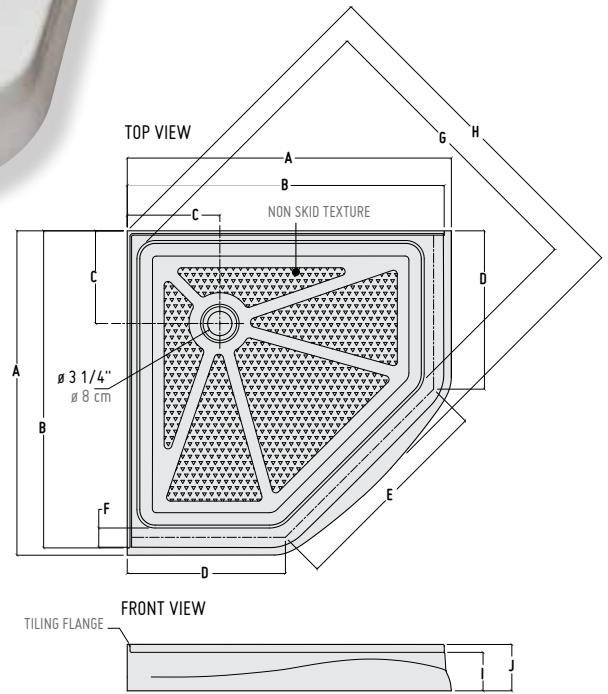

CORNER MODELS — ABN36, ABN38 & ABN42

ACRYLIC BASE	PRICE	COLOR	SIZE
ABN36-13K	$630	Biscuit	36" x 36" x 5 1/2"
ABN36-18K	$600	White	36" x 36" x 5 1/2"
ABN38-13K	$643	Biscuit	38" x 38" x 5 1/2"
ABN38-18K	$611	White	38" x 38" x 5 1/2"
ABN42-13K	$722	Biscuit	42" x 42" x 5 1/2"
ABN42-18K	$687	White	42" x 42" x 5 1/2"

*DIMENSIONS										
BASES	A	B	C	D	E	F	G	H	I	J
ABN36	37" 94 cm	36" 91 cm	12" 30 cm	18" 46 cm	23 11/16" 60 cm	2 9/16" 7 cm	32 1/2" 83 cm	40 9/16" 103 cm	4 1/2" 11 cm	5 1/2" 14 cm
ABN38	38 3/8" 97 cm	37 3/8" 95 cm	12" 30 cm	19 3/8" 50 cm	23 7/8" 61 cm	2 3/4" 7 cm	34 7/16" 88 cm	42 1/2" 108 cm	4 1/2" 11 cm	5 1/2" 14 cm
ABN42	42" 107 cm	41" 104 cm	12" 30 cm	20 13/16" 53 cm	27 5/16" 69 cm	2 1/2" 6 cm	38 1/8" 97 cm	45 7/8" 117 cm	4 1/2" 11 cm	5 1/2" 14 cm

*Tolerance on dimensions: ± 1/4" 6 mm

COMPATIBLE SHOWER DOOR MODELS

PLATINUM
PAGE - 31

PLATINUM
PAGE - 57

Banyō
PAGE - J

Banyō
PAGE - 51

Banyō
PAGE - 23

Signature
PAGE - 15

Signature
PAGE - 17