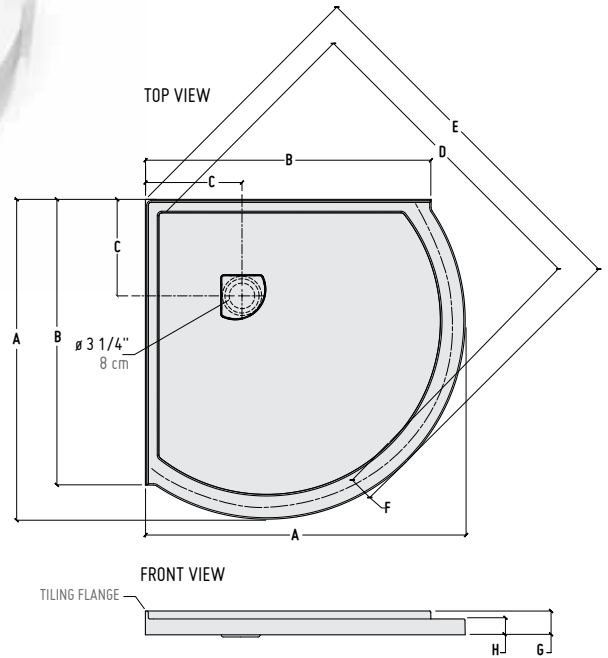

CONCEALED DRAIN