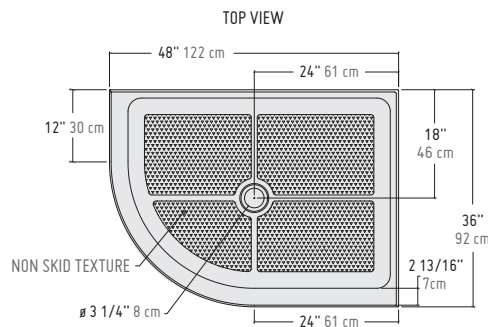

HALF-ROUND 3

36"D x 48"W x 70"H • Entry opening: 18.5"

MODEL	PRICE	FINISH	GLASS
FA483-11-40	$818	Chrome	CLEAR
FA483-25-40	$828	Brushed Nickel	CLEAR
FA483-11-65	$845	Chrome	PRISM
FA483-25-65	$855	Brushed Nickel	PRISM

*ACRYLIC BASE	PRICE	COLOR	SIZE
ABR3648L-13K	$828	Biscuit	36" x 48" x 5 1/2"
ABR3648L-18K	$789	White	36" x 48" x 5 1/2"
ABR3648R-13K	$828	Biscuit	36" x 48" x 5 1/2"
ABR3648R-18K	$789	White	36" x 48" x 5 1/2"

Acrylic Base

Acrylic Base

*Tolerance on dimensions: ± 1/4" 6 mm

• SEE PAGE 26 FOR COMPLETE LIST OF GLASS DESIGNS

*SEE BASE SECTION FOR ADDITIONAL COMPATIBLE SHOWER MODELS AND TECHNICAL SPECIFICATIONS

THIS MODEL DOES NOT HAVE ANY OPTIONS