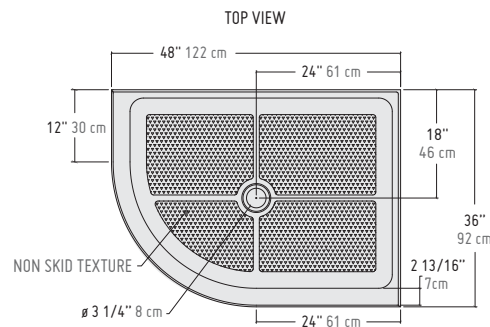

HALF-ROUND 3

36"D x 48"W x 70"H • Entry opening: 18"

MODEL	PRICE	FINISH	GLASS
FA483-11-40	$855	Chrome	CLEAR
FA483-25-40	$865	Brushed Nickel	CLEAR
FA483-11-65	$883	Chrome	PRISM
FA483-25-65	$893	Brushed Nickel	PRISM

*ACRYLIC BASE	PRICE	COLOR	SIZE
ABR3648L-13K	$865	Biscuit	48" x 36" x 5 1/2"
ABR3648L-18K	$824	White	48" x 36" x 5 1/2"
ABR3648R-13K	$865	Biscuit	48" x 36" x 5 1/2"
ABR3648R-18K	$824	White	48" x 36" x 5 1/2"

Acrylic Base

Acrylic Base

*Tolerance on dimensions: ± 1/4" 6 mm

• SEE PAGE 26 FOR COMPLETE LIST OF GLASS DESIGNS

*SEE BASE SECTION FOR ADDITIONAL COMPATIBLE SHOWER MODELS AND TECHNICAL SPECIFICATIONS

THIS MODEL DOES NOT HAVE ANY OPTIONS

DRAIN

NO-CALK™
SHOWER BASE DRAIN*

DRAINABS-11
DRAINABS-25

ABS No-Calk 2" drain
ABS No-Calk 2" drain

$29
$39

Chrome
Brushed Nickel

DRAINPVC-11
DRAINPVC-25

PVC No-Calk 2" drain
PVC No-Calk 2" drain

$29
$39

Chrome
Brushed Nickel

*Please check local codes to ensure appropriate drain specifications