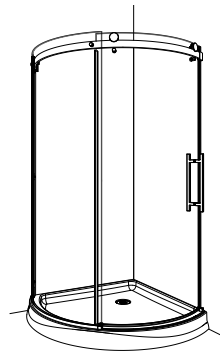

"R"
Right-side configuration

*SEE BASE SECTION FOR ADDITIONAL COMPATIBLE SHOWER MODELS AND TECHNICAL SPECIFICATIONS.

THIS MODEL DOES NOT HAVE ANY OPTIONS