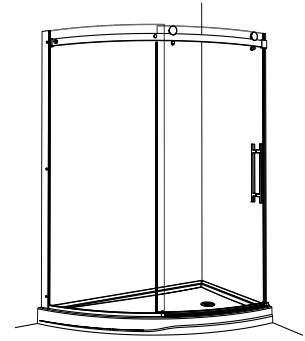

ABSL66-18L

Acrylic Base

"L"

Left-side configuration
Door opens from drain side only.

ABSL66-18R

Acrylic Base

"R"

Right-side configuration
Door opens from drain side only.

*SEE BASE SECTION FOR ADDITIONAL COMPATIBLE SHOWER MODELS AND TECHNICAL SPECIFICATIONS.

THIS MODEL DOES NOT HAVE ANY OPTIONS

ARC CURVED GLASS DOOR AND PANEL

ARC

40" x 40" W x 75" H • Entry opening: 25" to 26"