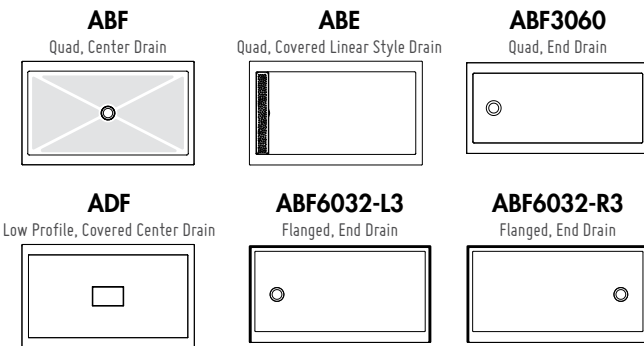

BYPASS 60

57 1/2" to 58 1/2" W x 75" H

MODEL	PRICE	FINISH	GLASS	BASE	PRICE	COLOR	SIZE	
EG60-11-40	$1,127	Chrome	CLEAR	ABF3060-18	$828	White	60" x 30" x 3"	(12)
EG60-25-40	$1,149	Brushed Nickel	CLEAR	ABE3260-18	$1,185	White	60" x 32" x 3"	(24)
				ABF3260-18	$876	White	60" x 32" x 3"	(13)
				ABF3260-13	$920	Biscuit	60" x 32" x 3"	(13)
				ABF6032-18-L3	$876	White	60" x 32" x 3"	(38)
				ABF6032-13-L3	$920	Biscuit	60" x 32" x 3"	(38)
				ABF6032-18-R3	$876	White	60" x 32" x 3"	(39)
				ABF6032-13-R3	$920	Biscuit	60" x 32" x 3"	(39)
				ABF3460-18	$907	White	60" x 34" x 3"	(18)
				ABF3460-13	$951	Biscuit	60" x 34" x 3"	(18)
				ABE3660-18	$1,206	White	60" x 36" x 3"	(26)
				ADF3660-18	$987	White	60" x 36" x 2"	(20)
				ABF3660-18	$937	White	60" x 36" x 3"	(19)
				ABF3660-13	$985	Biscuit	60" x 36" x 3"	(19)
				ABF6036-18-3	$937	White	60" x 36" x 3"	(37)
				ABF6036-13-3	$985	Biscuit	60" x 36" x 3"	(37)
				ABF4260-18	$985	White	60" x 42" x 3"	(22)
				ABF4260-13	$1,033	Biscuit	60" x 42" x 3"	(22)
				ABF4860-18	$1,091	White	60" x 48" x 3"	(23)
				ABF4860-13	$1,146	Biscuit	60" x 48" x 3"	(23)