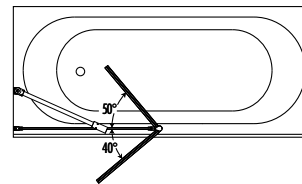

THIS MODEL DOES NOT HAVE ANY OPTIONS