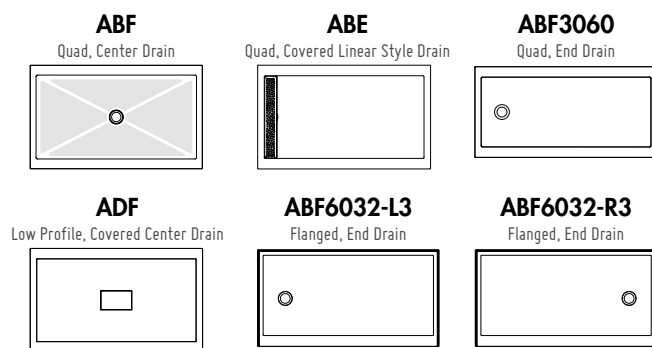

IN-LINE 58 • Approx. entry: 25" 57" to 59" W x 70" H (74 3/4" to top of support bar)

MODEL	PRICE	FINISH	GLASS
E5759-11-40TB	$1,251	Chrome	CLEAR
E5759-25-40TB	$1,391	Brushed Nickel	CLEAR
E5759-11-50TB	$1,391	Chrome	PARIS POINT
E5759-25-50TB	$1,406	Brushed Nickel	PARIS POINT

¹TB - towel bar included

BASE	PRICE	COLOR	SIZE	
ABF3060-18	$828	White	60" x 30" x 3"	(12)
ABE3260-18	$1,185	White	60" x 32" x 3"	(24)
ABF3260-18	$876	White	60" x 32" x 3"	(13)
ABF3260-13	$920	Biscuit	60" x 32" x 3"	(13)
ABF6032-18-L3	$876	White	60" x 32" x 3"	(38)
ABF6032-13-L3	$920	Biscuit	60" x 32" x 3"	(38)
ABF6032-18-R3	$876	White	60" x 32" x 3"	(39)
ABF6032-13-R3	$920	Biscuit	60" x 32" x 3"	(39)
ABF3460-18	$907	White	60" x 34" x 3"	(18)
ABF3460-13	$951	Biscuit	60" x 34" x 3"	(18)
ABE3660-18	$1,206	White	60" x 36" x 3"	(26)
ADF3660-18	$987	White	60" x 36" x 2"	(20)
ABF3660-18	$937	White	60" x 36" x 3"	(19)
ABF3660-13	$985	Biscuit	60" x 36" x 3"	(19)
ABF6036-18-3	$937	White	60" x 36" x 3"	(37)
ABF6036-13-3	$985	Biscuit	60" x 36" x 3"	(37)
ABF4260-18	$985	White	60" x 42" x 3"	(22)
ABF4260-13	$1,033	Biscuit	60" x 42" x 3"	(22)
ABF4860-18	$1,091	White	60" x 48" x 3"	(23)
ABF4860-13	$1,146	Biscuit	60" x 48" x 3"	(23)