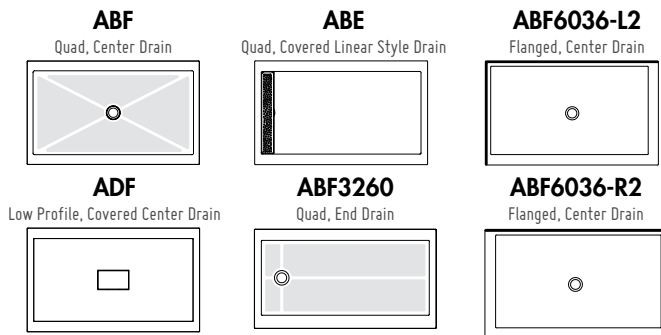

DRAIN		DRAINABS-11		ABS No-Calk 2" drain		$33		Chrome	
NO-CALK™ SHOWER BASE DRAIN*		DRAINABS-25		ABS No-Calk 2" drain		$44		Brushed Nickel	
		DRAINPVC-11		PVC No-Calk 2" drain		$33		Chrome	
		DRAINPVC-11		PVC No-Calk 2" drain		$44		Brushed Nickel	

*Please check local codes to ensure appropriate drain specifications

For base shapes please view the end of the section