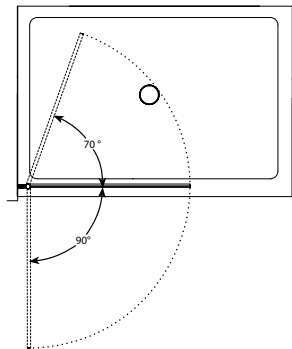

THIS MODEL DOES NOT HAVE ANY OPTIONS

DRAIN
NO-CALK™
SHOWER BASE DRAIN*

DRAINABS-11
DRAINABS-25
DRAINPVC-11
DRAINPVC-11

ABS No-Calk 2" drain
ABS No-Calk 2" drain
PVC No-Calk 2" drain
PVC No-Calk 2" drain

$33
$44
$33
$44

Chrome
Brushed Nickel
Chrome
Brushed Nickel

*Please check local codes to ensure appropriate drain specifications