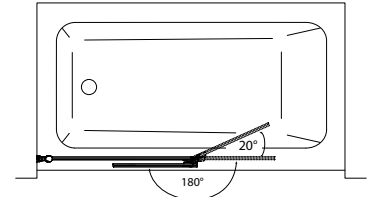

# SIENA DUO TUB SHIELD

BIFOLD PIVOT TUB SHIELD

Banyō™

1/4" (6 mm) Tempered Clear Glass • 58" Height

**TUB SHIELD** • Approx. entry: walk-in  
Shield 26 7/8" W • Small Shield 15" W x 58" H

MODEL	PRICE	FINISH	GLASS
ESHB26-11-40	\$720	Chrome	CLEAR
ESHB26-25-40	\$740	Brushed Nickel	CLEAR