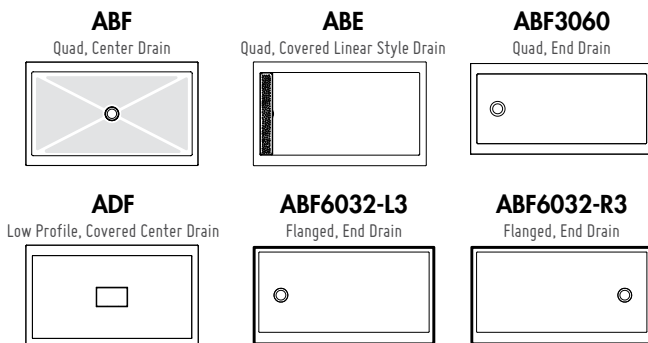

BYPASS 60

56" to 60"W x 75"H • Approx. entry: 31"

MODEL	PRICE	FINISH	GLASS	BASE	PRICE	COLOR	SIZE	
1/4" (6-mm) tempered glass				ABF3060-18	$828	White	60" x 30" x 3"	(12)
E2-460-11-40	$1,078	Chrome	CLEAR	ABE3260-18	$1,185	White	60" x 32" x 3"	(24)
E2-460-25-40	$1,091	Brushed Nickel	CLEAR	ABF3260-18	$876	White	60" x 32" x 3"	(13)
3/16" (5-mm) tempered glass				ABF3260-13	$920	Biscuit	60" x 32" x 3"	(13)
E2-460-11-50	$1,105	Chrome	PARIS POINT	ABF6032-18-L3	$876	White	60" x 32" x 3"	(38)
E2-460-25-50	$1,091	Brushed Nickel	PARIS POINT	ABF6032-13-L3	$920	Biscuit	60" x 32" x 3"	(38)
3/8" (10-mm) tempered glass				ABF6032-18-R3	$876	White	60" x 32" x 3"	(39)
*E2-560-11-40	$1,301	Chrome	CLEAR	ABF6032-13-R3	$920	Biscuit	60" x 32" x 3"	(39)
*E2-560-25-40	$1,314	Brushed Nickel	CLEAR	ABF3460-18	$907	White	60" x 34" x 3"	(18)
				ABF3460-13	$951	Biscuit	60" x 34" x 3"	(18)
				ABE3660-18	$1,206	White	60" x 36" x 3"	(26)
				ADF3660-18	$987	White	60" x 36" x 2"	(20)
				ABF3660-18	$937	White	60" x 36" x 3"	(19)
				ABF3660-13	$985	Biscuit	60" x 36" x 3"	(19)
				ABF6036-18-3	$937	White	60" x 36" x 3"	(37)
				ABF6036-13-3	$985	Biscuit	60" x 36" x 3"	(37)
				ABF4260-18	$985	White	60" x 42" x 3"	(22)
				ABF4260-13	$1,033	Biscuit	60" x 42" x 3"	(22)
				ABF4860-18	$1,091	White	60" x 48" x 3"	(23)
				ABF4860-13	$1,146	Biscuit	60" x 48" x 3"	(23)