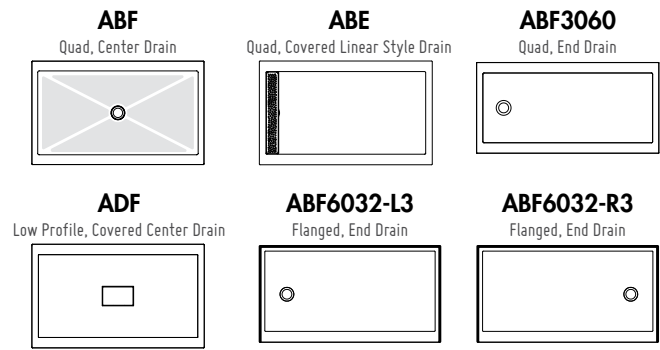

IN-LINE 60

57 1/4" to 58 1/4" W x 75" H • Approx. entry: 24"

MODEL	PRICE	FINISH	GLASS	BASE	PRICE	COLOR	SIZE	
STS60-11-40	$889	Chrome	CLEAR	ABF3060-18	$828	White	60" x 30" x 3"	(12)
STS60-25-40	$908	Brushed Nickel	CLEAR	ABE3260-18	$1,185	White	60" x 32" x 3"	(24)
				ABF3260-18	$876	White	60" x 32" x 3"	(13)
				ABF3260-13	$920	Biscuit	60" x 32" x 3"	(13)
				ABF6032-18-L3	$876	White	60" x 32" x 3"	(38)
				ABF6032-13-L3	$920	Biscuit	60" x 32" x 3"	(38)
				ABF6032-18-R3	$876	White	60" x 32" x 3"	(39)
				ABF6032-13-R3	$920	Biscuit	60" x 32" x 3"	(39)
				ABF3460-18	$907	White	60" x 34" x 3"	(18)
				ABF3460-13	$951	Biscuit	60" x 34" x 3"	(18)
				ABE3660-18	$1,206	White	60" x 36" x 3"	(26)
				ADF3660-18	$987	White	60" x 36" x 2"	(20)
				ABF3660-18	$937	White	60" x 36" x 3"	(19)
				ABF3660-13	$985	Biscuit	60" x 36" x 3"	(19)
				ABF6036-18-3	$937	White	60" x 36" x 3"	(37)
				ABF6036-13-3	$985	Biscuit	60" x 36" x 3"	(37)
				ABF4260-18	$985	White	60" x 42" x 3"	(22)
				ABF4260-13	$1,033	Biscuit	60" x 42" x 3"	(22)
				ABF4860-18	$1,091	White	60" x 48" x 3"	(23)
				ABF4860-13	$1,146	Biscuit	60" x 48" x 3"	(23)