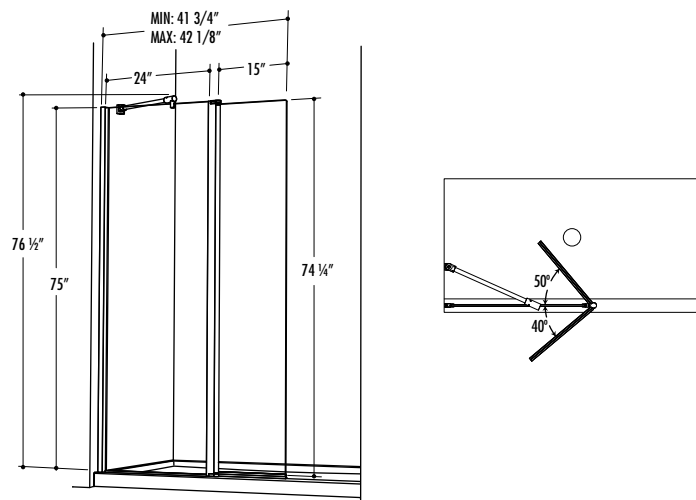

SIENA SHOWER SHIELD

PIVOT SHIELD WITH FIXED PANEL

Banyo™

1/4" (6 mm) Tempered Clear Glass • 75" Height

SHOWER SHIELD • Approx. entry: walk-in

Door Panel 15" W • Fixed Panel 24" W x 75" H (76 1/2" to top of support bar)

MODEL	PRICE	FINISH	GLASS
ESS24-11-40	$655	Chrome	CLEAR
ESS24-25-40	$673	Brushed Nickel	CLEAR

Fits any base 48" and larger

THIS MODEL DOES NOT HAVE ANY OPTIONS

DRAIN
NO-CALK™
SHOWER BASE DRAIN*

DRAINABS-11
DRAINABS-25
DRAINPVC-11
DRAINPVC-11

ABS No-Calk 2" drain
ABS No-Calk 2" drain
PVC No-Calk 2" drain
PVC No-Calk 2" drain

$33
$44
$33
$44

Chrome
Brushed Nickel
Chrome
Brushed Nickel

*Please check local codes to ensure appropriate drain specifications