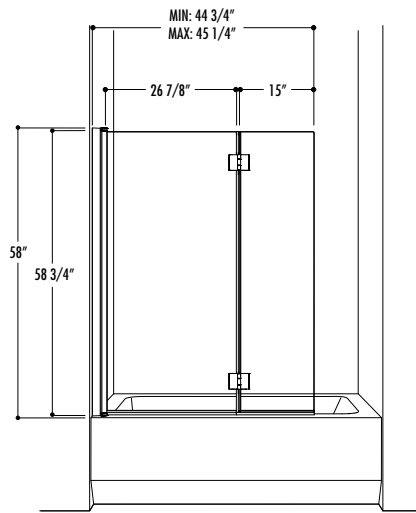

# SIENA DUO TUB SHIELD

BIFOLD PIVOT TUB SHIELD

Banyō™

1/4" (6 mm) Tempered Clear Glass • 58" Height

**TUB SHIELD** • Approx. entry: walk-in  
Shield 26 7/8" W • Small Shield 15" W x 58" H

MODEL	PRICE	FINISH	GLASS
ESHB26-11-40	\$720	Chrome	CLEAR
ESHB26-25-40	\$740	Brushed Nickel	CLEAR