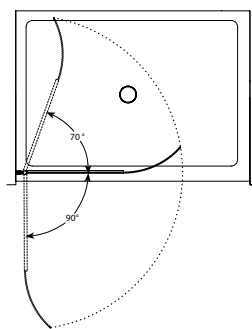

SIENA SOLO CURVED SHOWER SHIELD PIVOT SHIELD

Banyo™

1/4" (6 mm) Tempered Clear Glass • 75" Height

PIVOT SHOWER SHIELD*

Curved Panel 38 1/4" W x 6 1/2" D x 75" H • Entry opening: walk-in

MODEL	PRICE	FINISH	GLASS
ESTC34-11-40	$732	Chrome	CLEAR
ESTC34-25-40	$750	Brushed Nickel	CLEAR

Fits any base 48" and larger

THIS MODEL DOES NOT HAVE ANY OPTIONS

DRAIN
NO-CALK™
SHOWER BASE DRAIN*

DRAINABS-11
DRAINABS-25
DRAINPVC-11
DRAINPVC-11

ABS No-Calk 2" drain
ABS No-Calk 2" drain
PVC No-Calk 2" drain
PVC No-Calk 2" drain

$33
$44
$33
$44

Chrome
Brushed Nickel
Chrome
Brushed Nickel

*Please check local codes to ensure appropriate drain specifications