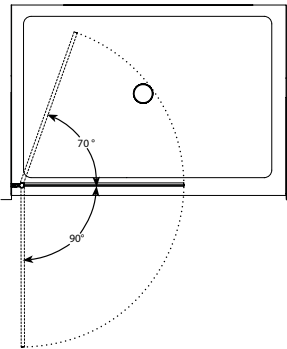

SIENA SOLO SHOWER SHIELD

PIVOT SHOWER SHIELD

Banyo™

1/4" (6 mm) Tempered Clear Glass • 75" Height

PIVOT SHOWER SHIELD

Panel 34 1/4" W x 75" H • Entry opening: walk-in

MODEL	PRICE	FINISH	GLASS
EST34-11-40	$594	Chrome	CLEAR
EST34-25-40	$614	Brushed Nickel	CLEAR

Fits any base 48" and larger

THIS MODEL DOES NOT HAVE ANY OPTIONS

DRAIN
NO-CALK™
SHOWER BASE DRAIN*

DRAINABS-11
DRAINABS-25
DRAINPVC-11
DRAINPVC-11

ABS No-Calk 2" drain
ABS No-Calk 2" drain
PVC No-Calk 2" drain
PVC No-Calk 2" drain

$33
$44
$33
$44

Chrome
Brushed Nickel
Chrome
Brushed Nickel

*Please check local codes to ensure appropriate drain specifications