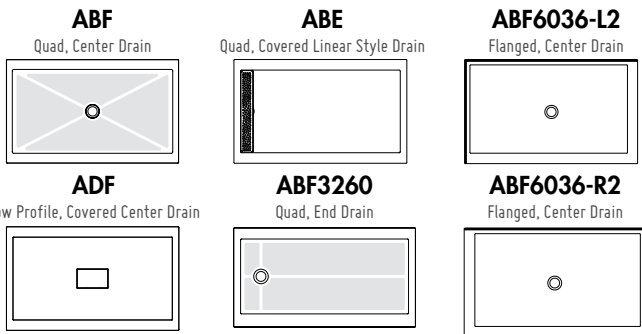

IN-LINE 60 WITH RETURN PANEL

MODEL¹	PRICE				FINISH	GLASS	BASE	PRICE	COLOR	SIZE	▶
	32"	36"	42"	48"							
<i>57 1/8" to 58 5/8" W x 70" H (74 3/4" to top of support bar) • Approx. entry: 25"</i>							ABF3260-18	$876	White	60" x 32" x 3"	(13)
E58 RP -11-40TB	$1,601	$1,619	$1,649	$1,671	Chrome	Clear	ABF3260-13	$920	Biscuit	60" x 32" x 3"	(13)
E58 ___ -25-40TB	$1,740	$1,759	$1,789	$1,810	Brushed Nickel	Clear	ABE3260-18	$1,185	White	60" x 32" x 2"	(24)
E58 ___ -11-50TB	$1,740	$1,759	$1,789	$1,810	Chrome	Paris Point	ABF3660-18	$937	White	60" x 36" x 3"	(19)
E58 ___ -25-50TB	$1,754	$1,774	$1,804	$1,824	Brushed Nickel	Paris Point	ABF3660-13	$985	Biscuit	60" x 36" x 3"	(19)
							ABE3660-18	$1,206	White	60" x 36" x 3"	(26)
							ADF3660-18	$987	White	60" x 36" x 2"	(20)
							ABF6036-18-L2	$937	White	60" x 36" x 3"	(56)
							ABF6036-13-L2	$985	Biscuit	60" x 36" x 3"	(56)
							ABF6036-18-R2	$937	White	60" x 36" x 3"	(57)
							ABF6036-13-R2	$985	Biscuit	60" x 36" x 3"	(57)
							ABF4260-18	$985	White	60" x 42" x 3"	(22)
							ABF4260-13	$1,033	Biscuit	60" x 42" x 3"	(22)
							ABF4860-18	$1,091	White	60" x 48" x 3"	(23)
							ABF4860-13	$1,146	Biscuit	60" x 48" x 3"	(23)

¹TB - towel bar included