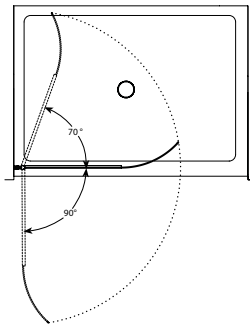

## PIVOT TUB SHIELD

Curved panel 38 1/4" W x 6 1/2" D x 58" H • Entry opening: walk-in

MODEL	PRICE	FINISH	GLASS
ESBC34-11-40	\$662	Chrome	CLEAR
ESBC34-25-40	\$680	Brushed Nickel	CLEAR

THIS MODEL DOES NOT HAVE ANY OPTIONS