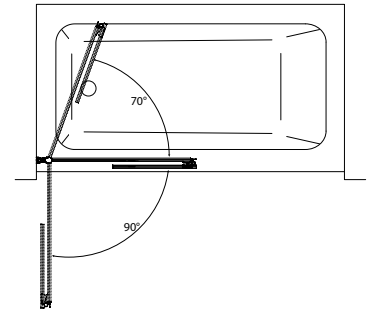

# SIENA DUO TUB SHIELD

BIFOLD PIVOT TUB SHIELD

Banyō™

1/4" (6 mm) Tempered Clear Glass • 58" Height

**TUB SHIELD** • Approx. entry: walk-in  
Shield 26 7/8" W • Small Shield 15" W x 58" H

MODEL	PRICE	FINISH	GLASS
ESHB26-11-40	\$720	Chrome	CLEAR
ESHB26-25-40	\$740	Brushed Nickel	CLEAR