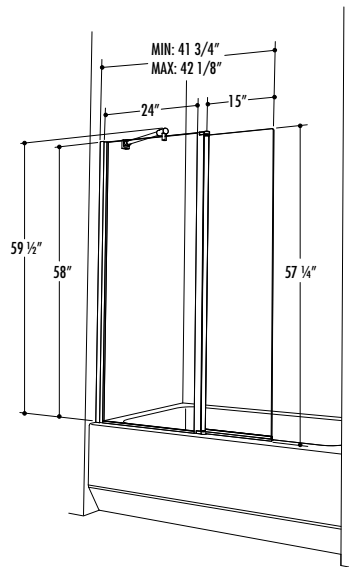

THIS MODEL DOES NOT HAVE ANY OPTIONS