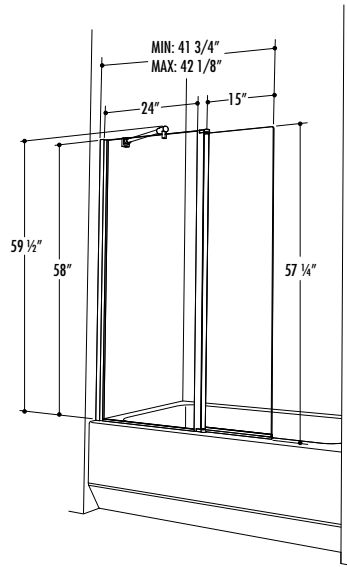

PIVOT TUB SHIELD WITH FIXED PANEL

TUB SHIELD • Approx. entry: walk-in

Door Panel 15" W • Fixed Panel 24" W x 58" H (59 1/2" to top of support bar)

MODEL	PRICE	FINISH	GLASS
ESH24-11-40	$534	Chrome	CLEAR
ESH24-25-40	$552	Brushed Nickel	CLEAR

THIS MODEL DOES NOT HAVE ANY OPTIONS