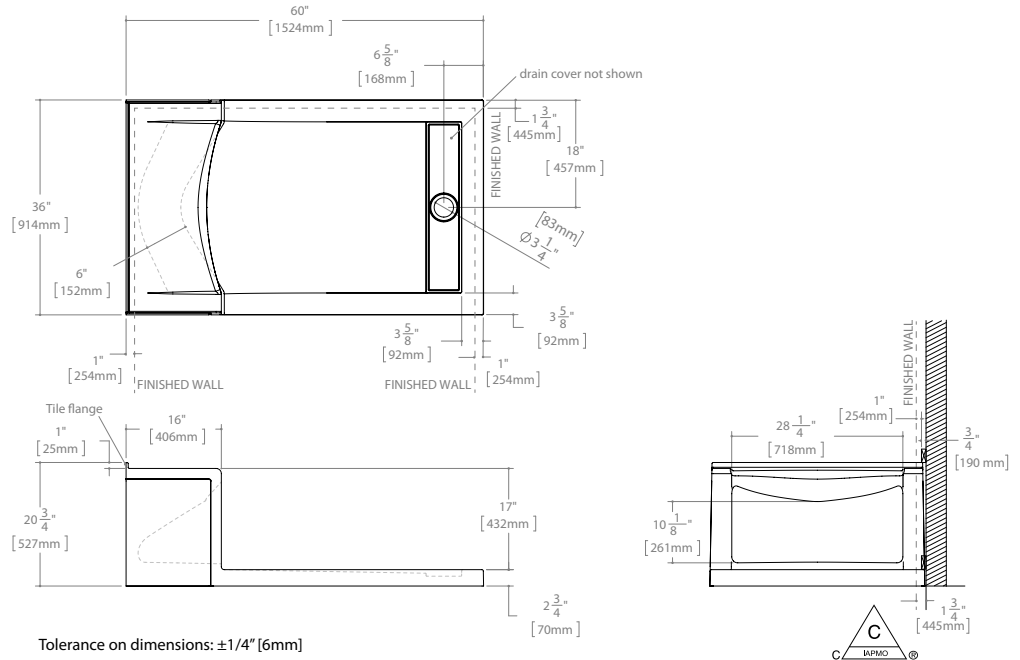

1/4" (6 mm) Tempered Glass • 75" Height (79 1/2" to the top of the support bar)
This door is reversible

SEVILLA IN-LINE

57 1/8" to 58 7/8" W • Approx. entry: 25"

MODEL	PRICE	FINISH	GLASS
EUA58-11-40	$1,329	Bright Chrome	CLEAR
EUA58-25-40	$1,456	Brushed Nickel	CLEAR

*BASE	PRICE	COLOR	SIZE
ABAL3660-18K-①	$2,089	White	60" x 36" x 20 3/4"

ALESSA
SHOWER BASE WITH SEAT

Tolerance on dimensions: ±1/4" [6mm]

www.designashower.com

① Decorative Drain Covers

Please select one from 4 decorative drain covers. Available finishes: bright chrome (CH) and brushed nickel (BN). Please indicate item number at the end of the code (ABAL 3660-18K-__)