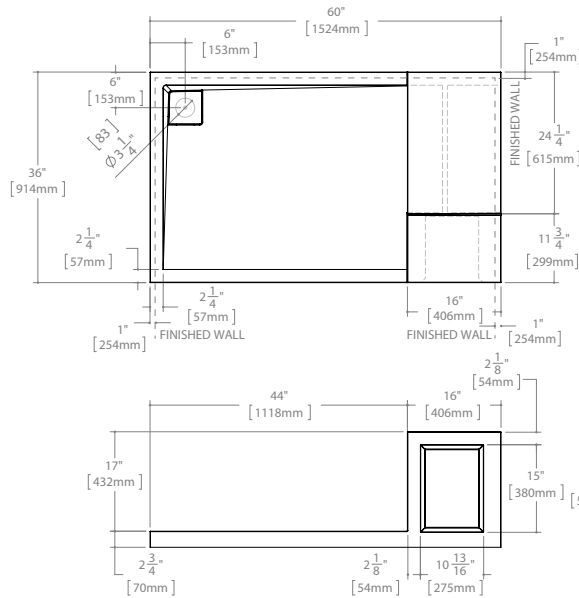

SEMI-FRAMELESS DOOR AND FIXED PANEL
WITH RETURN PANEL

Banyō™

1/4" (6 mm) Tempered Glass • 75" Height (79 1/2" to the top of the support bar)
This door is reversible

SEVILLA IN-LINE RP

57 5/8" to 58 1/8" W x 32 7/8" to 33 3/8" D • Approx. entry: 25"

MODEL	PRICE	FINISH	GLASS
EUA5836-11-40	$1,659	Bright Chrome	CLEAR
EUA5836-25-40	$1,786	Brushed Nickel	CLEAR

*BASE	PRICE	COLOR	SIZE
BSSU3660L-18W	$3,783	White	60" x 36" x 19 3/4"
BSSU3660R-18W	$3,783	White	60" x 36" x 19 3/4"

URBANA
SHOWER BASE WITH SEAT