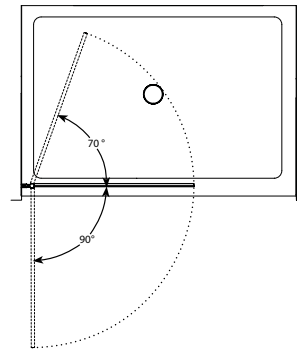

SIENA SOLO TUB SHIELD

Banyō™

PIVOT TUB SHIELD

Panel 34 1/4" W x 58" H • Entry opening: walk-in

MODEL	PRICE	FINISH	GLASS
1/4" (6-mm) tempered glass			
ESB34-11-40	$483	Chrome	CLEAR
ESB34-25-40	$498	Brushed Nickel	CLEAR

SIENA CURVED TUB SHIELD

PIVOT TUB SHIELD

Curved panel 38 1/4" W x 6 1/2" D x 58" H • Entry opening: walk-in

MODEL	PRICE	FINISH	GLASS
1/4" (6-mm) tempered glass			
ESBC34-11-40	$596	Chrome	CLEAR
ESBC34-25-40	$611	Brushed Nickel	CLEAR