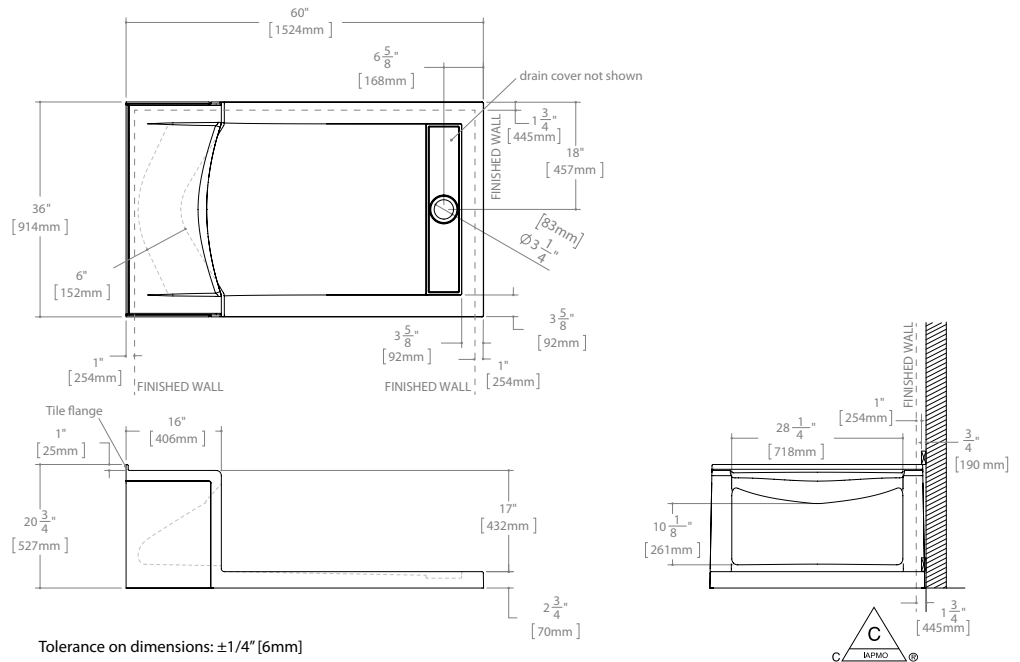

SEMI-FRAMELESS DOOR AND FIXED PANEL
WITH RETURN PANEL

Banyo™

1/4" (6 mm) Tempered Glass • 75" Height (79 1/2" to the top of the support bar)
This door is reversible

SEVILLA IN-LINE RP

57 1/4" to 57 3/4" W x 32 3/8" to 33 7/8" D • Approx. entry: 25"

MODEL	PRICE	FINISH	GLASS
EUA5836-11-40	$1,659	Bright Chrome	CLEAR
EUA5836-25-40	$1,786	Brushed Nickel	CLEAR

*BASE	PRICE	COLOR	SIZE
ABAL3660-18K-①	$2,089	White	60" x 36" x 20 3/4"

ALESSA
SHOWER BASE WITH SEAT

www.designashower.com

① Decorative Drain Covers
Please select one from 4 decorative drain covers. Available finishes: bright chrome (CH) and brushed nickel (BN). Please indicate item number at the end of the code (ABAL 3660-18K-__)