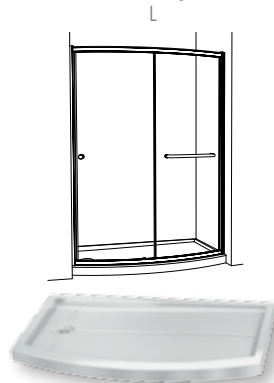

SEMI-FRAMELESS CURVED SLIDING DOOR

BOWFRONT 60

57 5/8" to 58 1/2" W x 75" H • Approx. entry: 21 1/2"

MODEL	PRICE	FINISH	GLASS
EABF60-11-40	$1,029	Chrome	CLEAR
EABF60-25-40	$1,083	Brushed Nickel	CLEAR
EABF60-11-50	$1,040	Chrome	PARIS POINT
EABF60-25-50	$1,094	Brushed Nickel	PARIS POINT

Reversible door installs on left or right side

*ACRYLIC BASE	PRICE	COLOR	DRAIN	SIZE
ABF3260BFL-13K	$848	Biscuit	Left side	30 3/16" x 60" x 2 1/2"
ABF3260BFL-18K	$808	White	Left side	30 3/16" x 60" x 2 1/2"
ABF3260BFR-13K	$848	Biscuit	Right side	30 3/16" x 60" x 2 1/2"
ABF3260BFR-18K	$808	White	Right side	30 3/16" x 60" x 2 1/2"

Left-side configuration

ABF3260BFL-18K

Acrylic Base