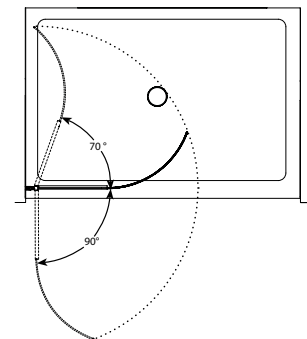

SIENA SOLO SHOWER SHIELD

PIVOT SHOWER SHIELD

Panel 34 1/4" W x 75" H • Entry opening: walk-in

MODEL	PRICE	FINISH	GLASS
1/4" (6-mm) tempered glass			
EST34-11-40	$534	Chrome	CLEAR
EST34-25-40	$550	Brushed Nickel	CLEAR
*ACRYLIC BASE	PRICE	COLOR	SIZE
ABF3260-13K	$827	Biscuit	60" x 32" x 3"
ABF3260-18K	$788	White	60" x 32" x 3"
ABF3448-13K	$705	Biscuit	48" x 34" x 2 3/4"
ABF3448-18K	$669	White	48" x 34" x 2 3/4"
*ABF3642-13K	$725	Biscuit	42" x 36" x 2 3/4"
*ABF3642-18K	$690	White	42" x 36" x 2 3/4"
ABF3648-13K	$745	Biscuit	48" x 36" x 2 3/4"
ABF3648-18K	$708	White	48" x 36" x 2 3/4"
ABF3460-13K	$855	Biscuit	60" x 34" x 2 3/4"
ABF3460-18K	$815	White	60" x 34" x 2 3/4"
ABF3660-13K	$885	Biscuit	60" x 36" x 2 3/4"
ABF3660-18K	$843	White	60" x 36" x 2 3/4"
ABF4260-13K	$929	Biscuit	60" x 42" x 2 3/4"
ABF4260-18K	$885	White	60" x 42" x 2 3/4"
ABF4860-13K	$1,030	Biscuit	60" x 48" x 2 3/4"
ABF4860-18K	$981	White	60" x 48" x 2 3/4"

*Ensure sufficient clearance to open door

SIENA CURVED SHOWER SHIELD

PIVOT SHOWER SHIELD*

Curved Panel 38 1/4" W x 6 1/2" D x 75" H • Entry opening: walk-in

MODEL	PRICE	FINISH	GLASS
1/4" (6-mm) tempered glass			
ESTC34-11-40	$658	Chrome	CLEAR
ESTC34-25-40	$674	Brushed Nickel	CLEAR

*SAME COMPATIBLE BASES AS FOR SIENA SOLO SHOWER SHIELD