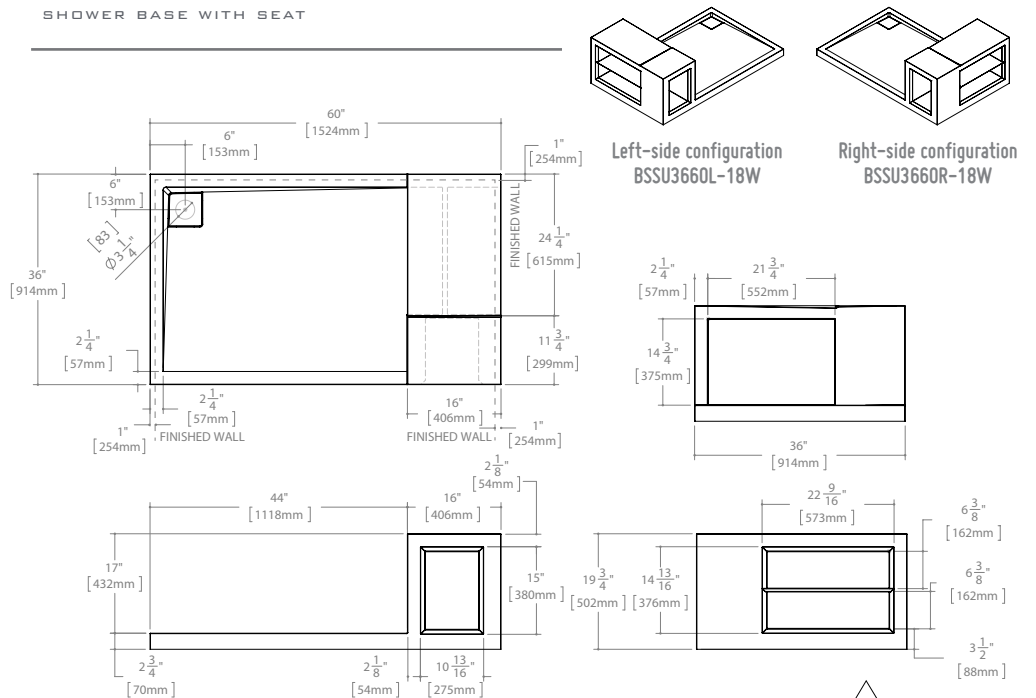

URBANA SHOWER BASE WITH SEAT

Tolerance on dimensions: ±1/4" [6mm]