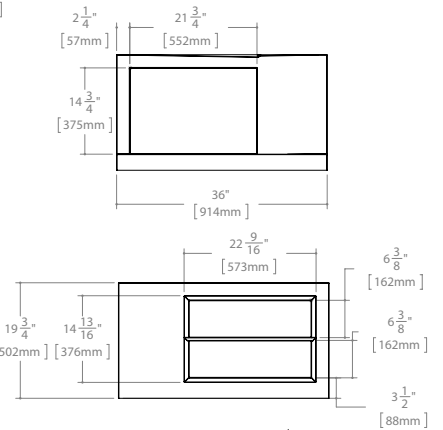

SEMI-FRAMELESS DOOR AND FIXED PANEL
WITH RETURN PANEL

Banyō™

1/4" (6 mm) Tempered Glass • 75" Height (79 1/2" to the top of the support bar)
This door is reversible

SEVILLA IN-LINE RP

57 5/8" to 58 1/8" W x 32 7/8" to 33 3/8" D • Approx. entry: 25"

MODEL	PRICE	FINISH	GLASS
EUA5836-11-40	$1,659	Bright Chrome	CLEAR
EUA5836-25-40	$1,786	Brushed Nickel	CLEAR

*BASE	PRICE	COLOR	SIZE
BSSU3660L-18W	$3,783	White	60" x 36" x 19 3/4"
BSSU3660R-18W	$3,783	White	60" x 36" x 19 3/4"

URBANA
SHOWER BASE WITH SEAT