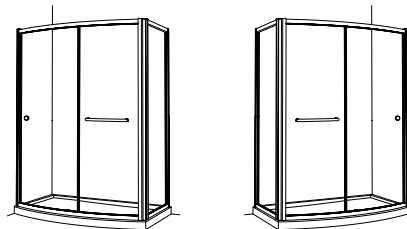

SEMI-FRAMELESS CURVED
SLIDING DOOR WITH RETURN PANEL

Banyo™

BOWFRONT RP Approx. entry: 21 1/2"
57 5/8" to 58 1/2" W x 27 1/2" to 28"D x 75" H

MODEL	PRICE	FINISH	GLASS
EABF6032-11-40	$1,602	Chrome	CLEAR
EABF6032-25-40	$1,655	Brushed Nickel	CLEAR
EABF6032-11-50	$1,612	Chrome	PARIS POINT
EABF6032-25-50	$1,666	Brushed Nickel	PARIS POINT

*ACRYLIC BASE	PRICE	COLOR	DRAIN	SIZE
ABF3260BFL-13K	$848	Biscuit	Left side	30 3/16" x 60" x 2 1/2"
ABF3260BFL-18K	$808	White	Left side	30 3/16" x 60" x 2 1/2"
ABF3260BFR-13K	$848	Biscuit	Right side	30 3/16" x 60" x 2 1/2"
ABF3260BFR-18K	$808	White	Right side	30 3/16" x 60" x 2 1/2"

Reversible door installs on left or right side

Acrylic Base

Left-side configuration
L

Acrylic Base

Right-side configuration
R

*SEE BASE SECTION FOR ADDITIONAL COMPATIBLE SHOWER MODELS AND TECHNICAL SPECIFICATIONS

THIS MODEL DOES NOT HAVE ANY OPTIONS

DRAIN

NO-CALK™
SHOWER BASE DRAIN*

DRAINABS-11
DRAINABS-25

DRAINPVC-11
DRAINPVC-25

ABS No-Calk 2" drain
ABS No-Calk 2" drain

PVC No-Calk 2" drain
PVC No-Calk 2" drain

$29
$39

$29
$39

Chrome
Brushed Nickel

Chrome
Brushed Nickel

*Please check local codes to ensure appropriate drain specifications

www.designashower.com