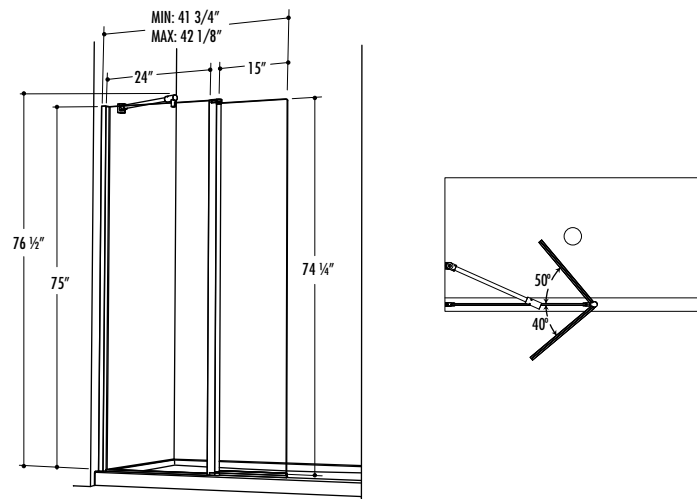

SHOWER SHIELD • Approx. entry: walk-in

Door Panel 15" W • Fixed Panel 24" W x 75" H (76 1/2" to top of support bar)

MODEL	PRICE	FINISH	GLASS
ESS24-11-40	$589	Chrome	CLEAR
ESS24-25-40	$605	Brushed Nickel	CLEAR

*ACRYLIC BASE	PRICE	COLOR	SIZE
ABF3448-13K	$705	Biscuit	48" x 34" x 2 3/4"
ABF3448-18K	$669	White	48" x 34" x 2 3/4"
ABF3648-13K	$745	Biscuit	48" x 36" x 2 3/4"
ABF3648-18K	$708	White	48" x 36" x 2 3/4"
ABF3260-13K	$827	Biscuit	60" x 32" x 3"
ABF3260-18K	$788	White	60" x 32" x 3"
ABF3460-13K	$855	Biscuit	60" x 34" x 2 3/4"
ABF3460-18K	$815	White	60" x 34" x 2 3/4"
ABF3660-13K	$885	Biscuit	60" x 36" x 2 3/4"
ABF3660-18K	$843	White	60" x 36" x 2 3/4"
ABF4260-13K	$929	Biscuit	60" x 42" x 2 3/4"
ABF4260-18K	$885	White	60" x 42" x 2 3/4"
ABF4860-13K	$1,030	Biscuit	60" x 48" x 2 3/4"
ABF4860-18K	$981	White	60" x 48" x 2 3/4"
ABF3672-13K	$978	Biscuit	72" x 36" x 2 3/4"
ABF3672-18K	$931	White	72" x 36" x 2 3/4"

ABF3260

Acrylic Base

ABF

Acrylic Base

*SEE BASE SECTION FOR ADDITIONAL COMPATIBLE SHOWER MODELS AND TECHNICAL SPECIFICATIONS

THIS MODEL DOES NOT HAVE ANY OPTIONS

DRAIN

NO-CALK™
SHOWER BASE DRAIN*

*Please check local codes to ensure appropriate drain specifications

www.designashower.com