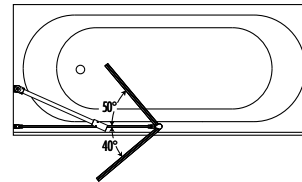

PIVOT TUB SHIELD WITH FIXED PANEL

TUB SHIELD • Approx. entry: walk-in

Door Panel 15" W • Fixed Panel 24" W x 58" H (59 1/2" to top of support bar)

MODEL	PRICE	FINISH	GLASS
ESH24-11-40	$534	Chrome	CLEAR
ESH24-25-40	$552	Brushed Nickel	CLEAR

THIS MODEL DOES NOT HAVE ANY OPTIONS