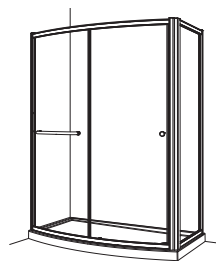

Right-side configuration
R

Door must close against return panel