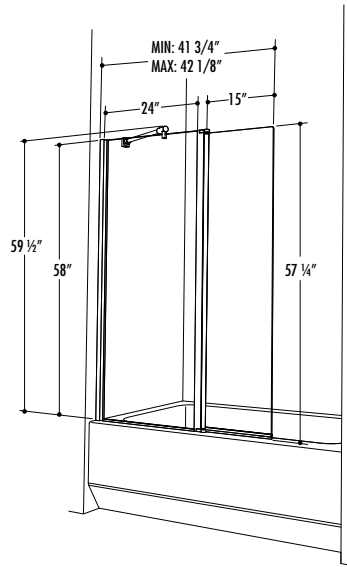

SEMI-FRAMELESS IN-LINE PIVOT TUB SHIELD

TUB SHIELD • Approx. entry: walk-in

Door Panel 15" W • Fixed Panel 24" W x 58" H (59 1/2" to top of support bar)

MODEL	PRICE	FINISH	GLASS
ESH24-11-40	$511	Chrome	CLEAR
ESH24-25-40	$528	Brushed Nickel	CLEAR

THIS MODEL DOES NOT HAVE ANY OPTIONS