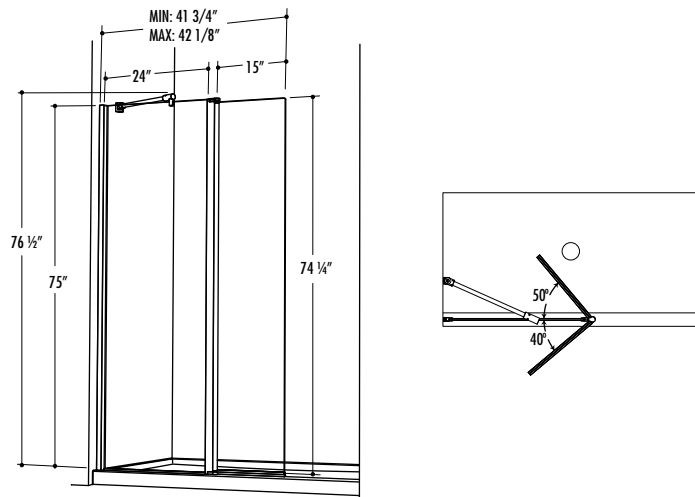

SHOWER SHIELD • Approx. entry: walk-in

Door Panel 15" W • Fixed Panel 24" W x 75" H (76 1/2" to top of support bar)

MODEL	PRICE	FINISH	GLASS
ESS24-11-40	$563	Chrome	CLEAR
ESS24-25-40	$579	Brushed Nickel	CLEAR

*ACRYLIC BASE	PRICE	COLOR	SIZE
ABF3648-13K	$713	Biscuit	36" x 48" x 2 3/4"
ABF3648-18K	$678	White	36" x 48" x 2 3/4"
ABF3260-13K	$791	Biscuit	32" x 60" x 3"
ABF3260-18K	$754	White	32" x 60" x 3"
ABF3660-13K	$847	Biscuit	36" x 60" x 2 3/4"
ABF3660-18K	$806	White	36" x 60" x 2 3/4"
ABF4260-13K	$889	Biscuit	42" x 60" x 2 3/4"
ABF4260-18K	$847	White	42" x 60" x 2 3/4"
ABF4860-13K	$986	Biscuit	48" x 60" x 2 3/4"
ABF4860-18K	$938	White	48" x 60" x 2 3/4"
ABF3672-13K	$936	Biscuit	36" x 72" x 2 3/4"
ABF3672-18K	$891	White	36" x 72" x 2 3/4"

ABF3260

Acrylic Base

ABF

Acrylic Base

*SEE BASE SECTION FOR ADDITIONAL COMPATIBLE SHOWER MODELS AND TECHNICAL SPECIFICATIONS

THIS MODEL DOES NOT HAVE ANY OPTIONS