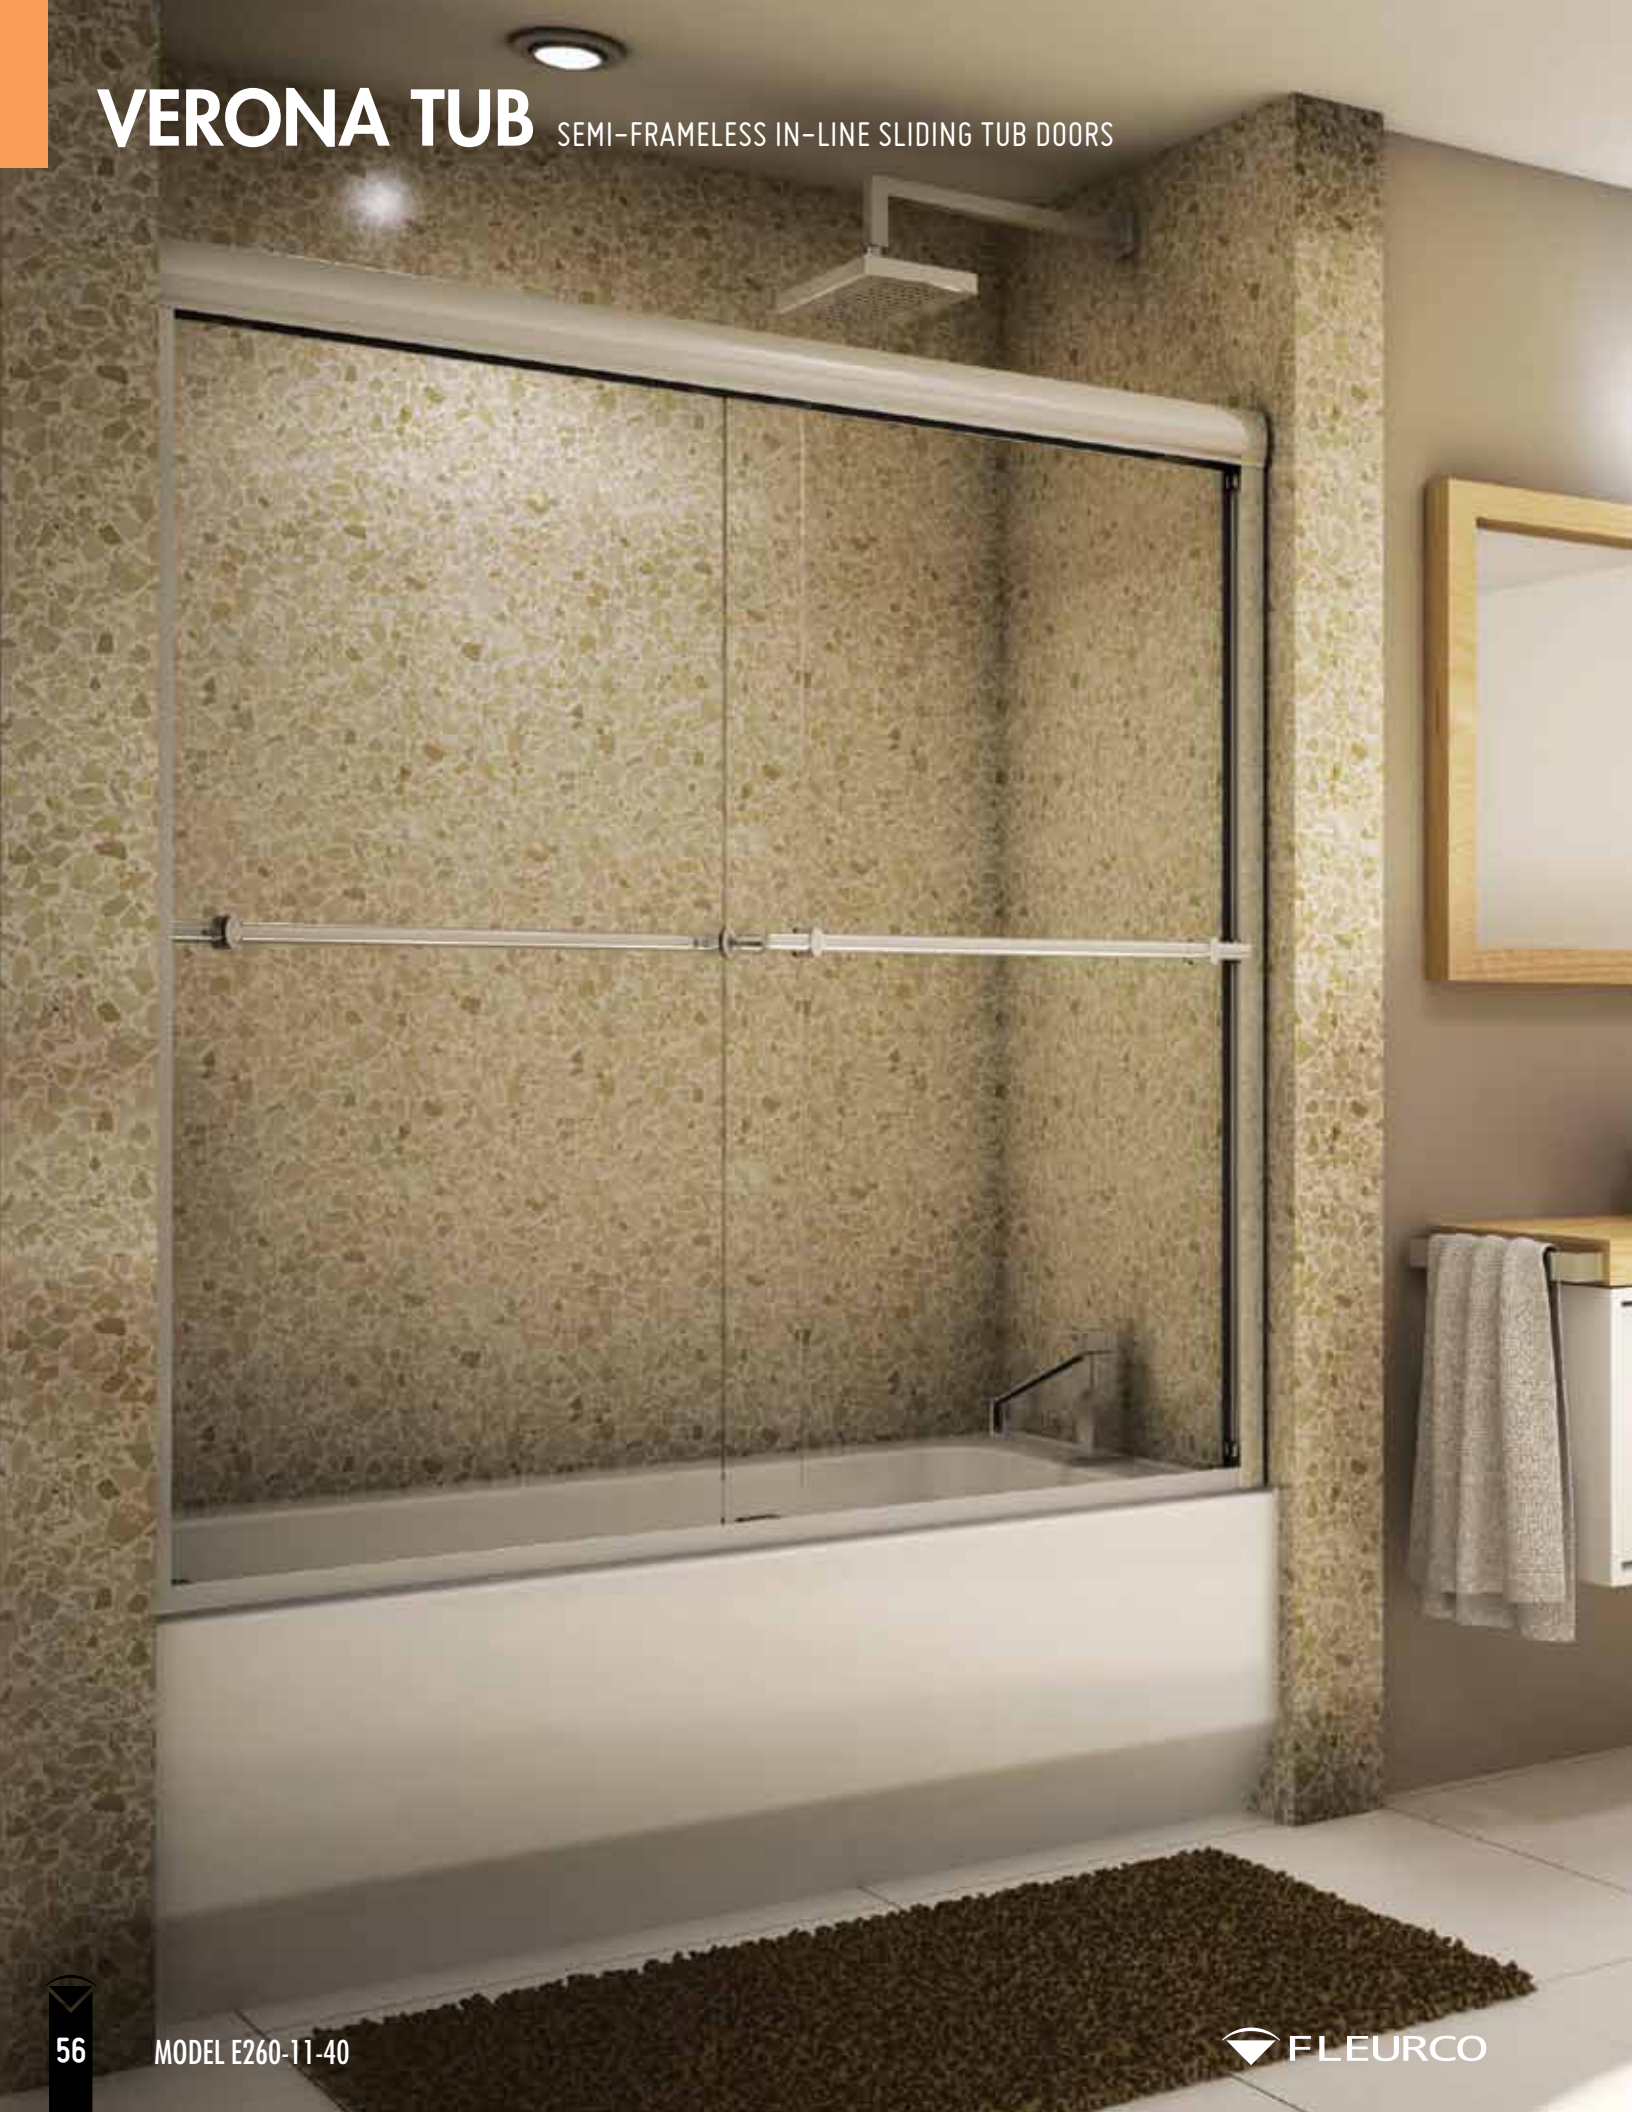

*SEE BASE SECTION FOR ADDITIONAL COMPATIBLE SHOWER MODELS AND TECHNICAL SPECIFICATIONS

THIS MODEL DOES NOT HAVE ANY OPTIONS

VERONA TUB

SEMI-FRAMELESS IN-LINE SLIDING TUB DOORS

IN-LINE TUB 6056

56" to 60"W x 56"H • Approx. entry: 25"