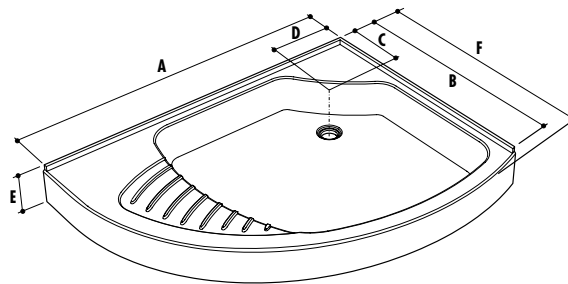

SEMI-FRAMELESS PIVOT CORNER DOOR
WITH CURVED FIXED PANEL

Banyo™

ROUND LEFT-SIDE INSTALLATION

49 1/2" W x 38" D x 76"H (80" H with base) • Approx. entry: 24"

MODEL	PRICE	FINISH	GLASS
ETL48-11-40	$1,424	Chrome	CLEAR
ETL48-25-40	$1,500	Brushed Nickel	CLEAR

*ACRYLIC BASE	PRICE	COLOR	SIZE
ABTL48-18K	$730	White	49 1/2" x 38" x 5 1/2"

Left-side configuration

ABTL48

Acrylic Base

ROUND RIGHT-SIDE INSTALLATION

49 1/2" W x 38" D x 76"H (80" H with base) • Approx. entry: 24"

MODEL	PRICE	FINISH	GLASS
ETL48-11-40	$1,424	Chrome	CLEAR
ETL48-25-40	$1,500	Brushed Nickel	CLEAR

*ACRYLIC BASE	PRICE	COLOR	SIZE
ABTR48-18K	$730	White	49 1/2" x 38" x 5 1/2"

Right-side configuration

ABTR48

Acrylic Base

* BASE DIMENSIONS

BASES	A	B	C	D	E	F
ABTL48	49 1/2" 126 cm	35 1/4" 90 cm	12" 30 cm	12" 30 cm	**5 1/2" 14 cm	38" 97 cm
ABTR48	49 1/2" 126 cm	35 1/4" 90 cm	12" 30 cm	12" 30 cm	**5 1/2" 14 cm	38" 97 cm

*Tolerance on dimensions: ± 1/4" 6 mm   **Including 1" tile flange

THIS MODEL DOES NOT HAVE ANY OPTIONS