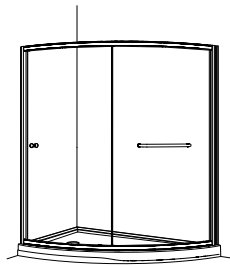

SLICE 66" W x 38 1/4" D x 75" H • Approx. entry: 27" to 28"

MODEL	PRICE	FINISH	GLASS
EASL66-11-40	$1,236	Chrome	CLEAR
EASL66-25-40	$1,288	Brushed Nickel	CLEAR

*ACRYLIC BASE	PRICE	COLOR	DRAIN	SIZE
ABSL66-18L	$864	White	Left side	66" x 38" x 5"
ABSL66-18R	$864	White	Right side	66" x 38" x 5"

Left-side configuration
L