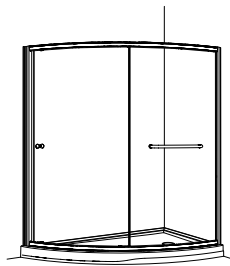

SLICE 66" W x 38 1/4" D x 75" H • Approx. entry: 27" to 28"

MODEL	PRICE	FINISH	GLASS
EASL66-11-40	$1,236	Chrome	CLEAR
EASL66-25-40	$1,288	Brushed Nickel	CLEAR

*ACRYLIC BASE	PRICE	COLOR	DRAIN	SIZE
ABSL66-18L	$864	White	Left side	66" x 38" x 5"
ABSL66-18R	$864	White	Right side	66" x 38" x 5"

Right-side configuration
R

*SEE BASE SECTION FOR ADDITIONAL COMPATIBLE SHOWER MODELS AND TECHNICAL SPECIFICATIONS

THIS MODEL DOES NOT HAVE ANY OPTIONS