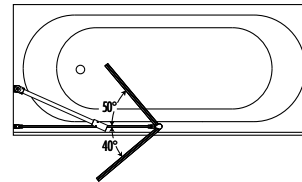

SEMI-FRAMELESS IN-LINE PIVOT TUB SHIELD

TUB SHIELD • Approx. entry: walk-in

Door Panel 15" W • Fixed Panel 24" W x 58" H (59 1/2" to top of support bar)

MODEL	PRICE	FINISH	GLASS
ESH24-11-40	$511	Chrome	CLEAR
ESH24-25-40	$528	Brushed Nickel	CLEAR

THIS MODEL DOES NOT HAVE ANY OPTIONS