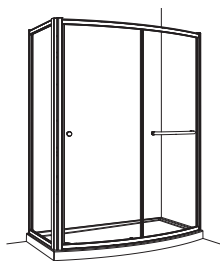

new

SEMI-FRAMELESS CURVED
SLIDING DOOR WITH RETURN PANEL

Banyo™

BOWFRONT RP Approx. entry: 21 1/2"
57 5/8" to 58 1/2" W x 27 1/2" to 28"D x 75" H

MODEL	PRICE	FINISH	GLASS
EABF6032-11-40	$1,533	Chrome	CLEAR
EABF6032-25-40	$1,584	Brushed Nickel	CLEAR
EABF6032-11-50	$1,543	Chrome	PARIS POINT
EABF6032-25-50	$1,594	Brushed Nickel	PARIS POINT

Reversible door installs on left or right side

*ACRYLIC BASE	PRICE	COLOR	DRAIN	SIZE
ABF3260BFL-13K	$812	Biscuit	Left side	30 3/16" x 60" x 2 1/2"
ABF3260BFL-18K	$774	White	Left side	30 3/16" x 60" x 2 1/2"
ABF3260BFR-13K	$812	Biscuit	Right side	30 3/16" x 60" x 2 1/2"
ABF3260BFR-18K	$774	White	Right side	30 3/16" x 60" x 2 1/2"

Left-side configuration
L