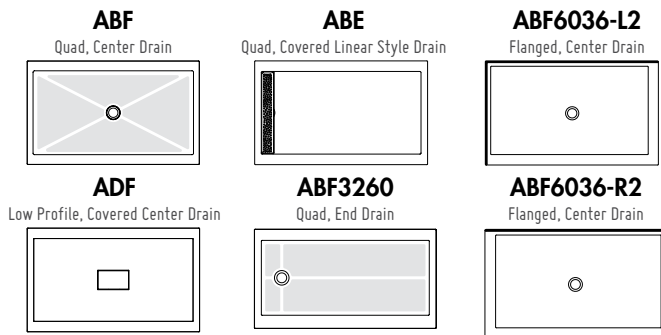

DRAIN		NO-CALK™ SHOWER BASE DRAIN*				
	DRAINABS-11	ABS No-Calk 2" drain	$30	Chrome		
	DRAINABS-25	ABS No-Calk 2" drain	$40	Brushed Nickel		
	DRAINPVC-11	PVC No-Calk 2" drain	$30	Chrome		
	DRAINPVC-11	PVC No-Calk 2" drain	$40	Brushed Nickel		

*Please check local codes to ensure appropriate drain specifications

For base shapes please view the end of the section