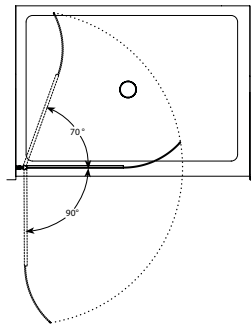

SIENA SOLO CURVED SHOWER SHIELD PIVOT SHIELD

Banyo™

1/4" (6 mm) Tempered Clear Glass • 75" Height

PIVOT SHOWER SHIELD*

Curved Panel 38 1/4" W x 6 1/2" D x 75" H • Entry opening: walk-in

MODEL	PRICE	FINISH	GLASS
ESTC34-11-40	$681	Chrome	CLEAR
ESTC34-25-40	$698	Brushed Nickel	CLEAR

Fits any base 48" and larger

THIS MODEL DOES NOT HAVE ANY OPTIONS

DRAIN
NO-CALK™
SHOWER BASE DRAIN*

DRAINABS-11
DRAINABS-25
DRAINPVC-11
DRAINPVC-11

ABS No-Calk 2" drain
ABS No-Calk 2" drain
PVC No-Calk 2" drain
PVC No-Calk 2" drain

$30
$40
$30
$40

Chrome
Brushed Nickel
Chrome
Brushed Nickel

*Please check local codes to ensure appropriate drain specifications