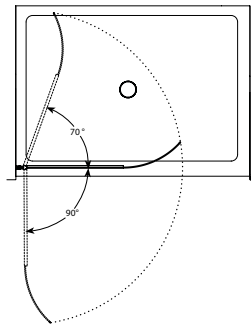

## PIVOT TUB SHIELD

Curved panel 38 1/4" W x 6 1/2" D x 58" H • Entry opening: walk-in

MODEL	PRICE	FINISH	GLASS
ESBC34-11-40	\$616	Chrome	CLEAR
ESBC34-25-40	\$633	Brushed Nickel	CLEAR

THIS MODEL DOES NOT HAVE ANY OPTIONS