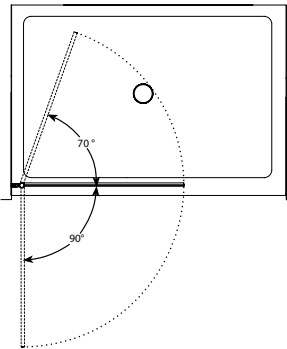

SIENA SOLO SHOWER SHIELD

PIVOT SHOWER SHIELD

Banyō™

1/4" (6 mm) Tempered Clear Glass • 75" Height

PIVOT SHOWER SHIELD

Panel 34 1/4" W x 75" H • Entry opening: walk-in

MODEL	PRICE	FINISH	GLASS
EST34-11-40	$553	Chrome	CLEAR
EST34-25-40	$571	Brushed Nickel	CLEAR

Fits any base 48" and larger

THIS MODEL DOES NOT HAVE ANY OPTIONS

DRAIN
NO-CALK™
SHOWER BASE DRAIN*

DRAINABS-11
DRAINABS-25
DRAINPVC-11
DRAINPVC-11

ABS No-Calk 2" drain
ABS No-Calk 2" drain
PVC No-Calk 2" drain
PVC No-Calk 2" drain

$30
$40
$30
$40

Chrome
Brushed Nickel
Chrome
Brushed Nickel

*Please check local codes to ensure appropriate drain specifications