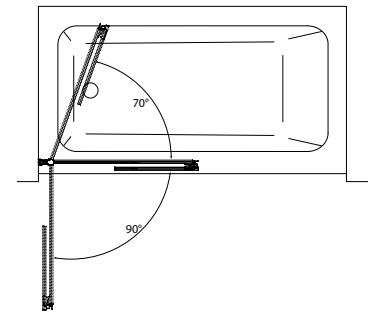

# SIENA DUO TUB SHIELD

BIFOLD PIVOT TUB SHIELD

Banyō™

1/4" (6 mm) Tempered Clear Glass • 58" Height

**TUB SHIELD** • Approx. entry: walk-in  
Shield 26 7/8" W • Small Shield 15" W x 58" H

MODEL	PRICE	FINISH	GLASS
ESHB26-11-40	\$670	Chrome	CLEAR
ESHB26-25-40	\$688	Brushed Nickel	CLEAR