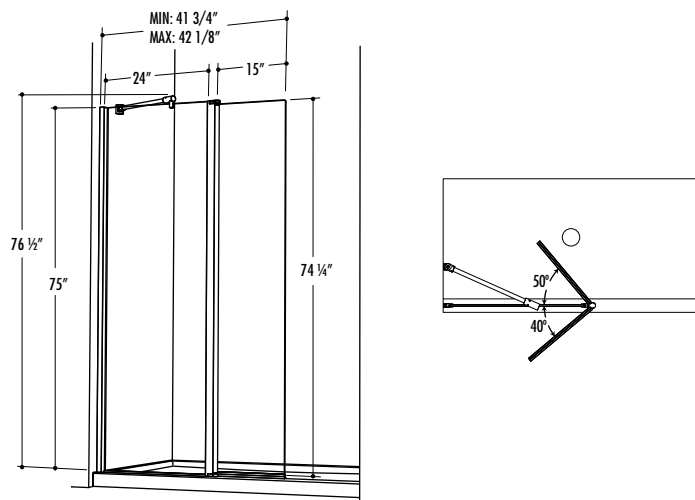

SIENA SHOWER SHIELD

PIVOT SHIELD WITH FIXED PANEL

Banyo™

1/4" (6 mm) Tempered Clear Glass • 75" Height

SHOWER SHIELD • Approx. entry: walk-in

Door Panel 15" W • Fixed Panel 24" W x 75" H (76 1/2" to top of support bar)

MODEL	PRICE	FINISH	GLASS
ESS24-11-40	$609	Chrome	CLEAR
ESS24-25-40	$626	Brushed Nickel	CLEAR

Fits any base 48" and larger

THIS MODEL DOES NOT HAVE ANY OPTIONS

DRAIN
NO-CALK™
SHOWER BASE DRAIN*

DRAINABS-11
DRAINABS-25
DRAINPVC-11
DRAINPVC-11

ABS No-Calk 2" drain
ABS No-Calk 2" drain
PVC No-Calk 2" drain
PVC No-Calk 2" drain

$30
$40
$30
$40

Chrome
Brushed Nickel
Chrome
Brushed Nickel

*Please check local codes to ensure appropriate drain specifications