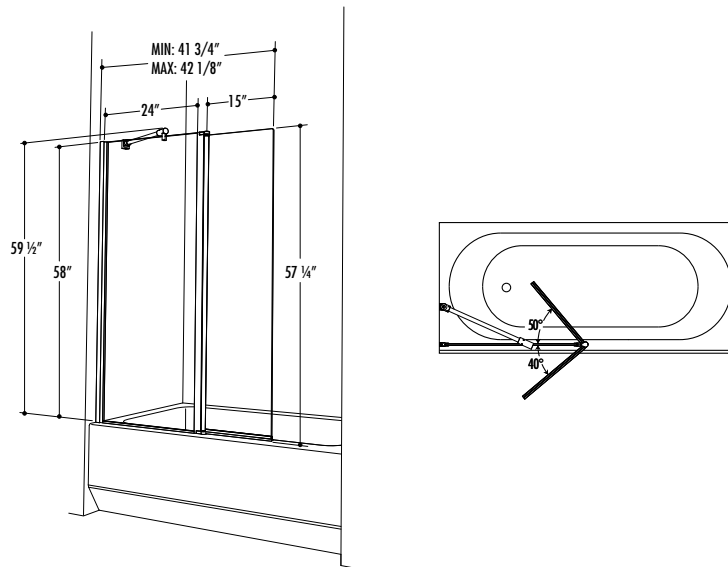

THIS MODEL DOES NOT HAVE ANY OPTIONS