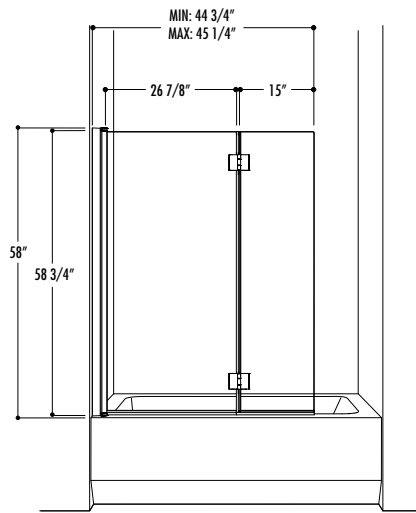

# SIENA DUO TUB SHIELD

BIFOLD PIVOT TUB SHIELD

Banyō™

1/4" (6 mm) Tempered Clear Glass • 58" Height

**TUB SHIELD** • Approx. entry: walk-in  
Shield 26 7/8" W • Small Shield 15" W x 58" H

MODEL	PRICE	FINISH	GLASS
ESHB26-11-40	\$670	Chrome	CLEAR
ESHB26-25-40	\$688	Brushed Nickel	CLEAR