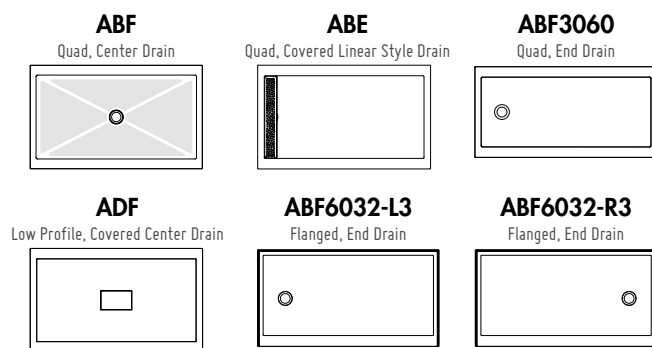

IN-LINE 58 • Approx. entry: 25" 57" to 59" W x 70" H (74 3/4" to top of support bar)

MODEL	PRICE	FINISH	GLASS
E5759-11-40TB	$1,164	Chrome	CLEAR
E5759-25-40TB	$1,294	Brushed Nickel	CLEAR
E5759-11-50TB	$1,294	Chrome	PARIS POINT
E5759-25-50TB	$1,308	Brushed Nickel	PARIS POINT

¹TB - towel bar included

BASE	PRICE	COLOR	SIZE	
ABF3060-18	$770	White	60" x 30" x 3"	(12)
ABE3260-18	$1,102	White	60" x 32" x 3"	(24)
ABF3260-18	$815	White	60" x 32" x 3"	(13)
ABF3260-13	$856	Biscuit	60" x 32" x 3"	(13)
ABF6032-18-L3	$815	White	60" x 32" x 3"	(38)
ABF6032-13-L3	$856	Biscuit	60" x 32" x 3"	(38)
ABF6032-18-R3	$815	White	60" x 32" x 3"	(39)
ABF6032-13-R3	$856	Biscuit	60" x 32" x 3"	(39)
ABF3460-18	$844	White	60" x 34" x 3"	(18)
ABF3460-13	$885	Biscuit	60" x 34" x 3"	(18)
ABE3660-18	$1,122	White	60" x 36" x 3"	(26)
ADF3660-18	$918	White	60" x 36" x 2"	(20)
ABF3660-18	$872	White	60" x 36" x 3"	(19)
ABF3660-13	$916	Biscuit	60" x 36" x 3"	(19)
ABF6036-18-3	$872	White	60" x 36" x 3"	(37)
ABF6036-13-3	$916	Biscuit	60" x 36" x 3"	(37)
ABF4260-18	$916	White	60" x 42" x 3"	(22)
ABF4260-13	$961	Biscuit	60" x 42" x 3"	(22)
ABF4860-18	$1015	White	60" x 48" x 3"	(23)
ABF4860-13	$1066	Biscuit	60" x 48" x 3"	(23)