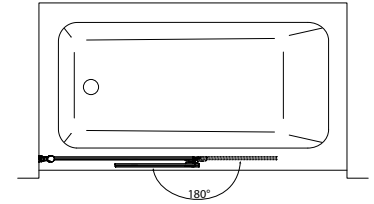

# SIENA DUO TUB SHIELD

BIFOLD PIVOT TUB SHIELD

Banyō™

1/4" (6 mm) Tempered Clear Glass • 58" Height

**TUB SHIELD** • Approx. entry: walk-in  
Shield 26 7/8" W • Small Shield 15" W x 58" H

MODEL	PRICE	FINISH	GLASS
ESHB26-11-40	\$670	Chrome	CLEAR
ESHB26-25-40	\$688	Brushed Nickel	CLEAR