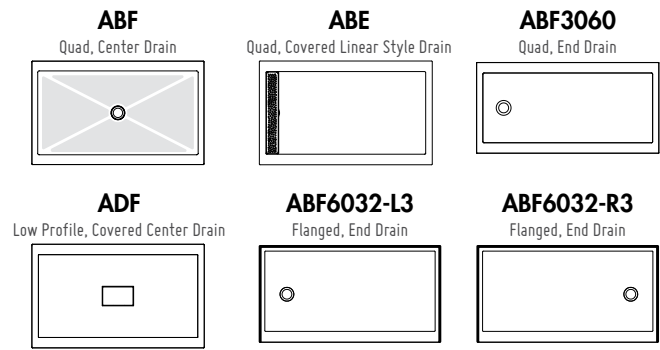

IN-LINE 60

57 1/4" to 58 1/4" W x 75" H • Approx. entry: 24"

MODEL	PRICE	FINISH	GLASS	BASE	PRICE	COLOR	SIZE	
STS60-11-40	$827	Chrome	CLEAR	ABF3060-18	$770	White	60" x 30" x 3"	(12)
STS60-25-40	$845	Brushed Nickel	CLEAR	ABE3260-18	$1,102	White	60" x 32" x 3"	(24)
				ABF3260-18	$815	White	60" x 32" x 3"	(13)
				ABF3260-13	$856	Biscuit	60" x 32" x 3"	(13)
				ABF6032-18-L3	$815	White	60" x 32" x 3"	(38)
				ABF6032-13-L3	$856	Biscuit	60" x 32" x 3"	(38)
				ABF6032-18-R3	$815	White	60" x 32" x 3"	(39)
				ABF6032-13-R3	$856	Biscuit	60" x 32" x 3"	(39)
				ABF3460-18	$844	White	60" x 34" x 3"	(18)
				ABF3460-13	$885	Biscuit	60" x 34" x 3"	(18)
				ABE3660-18	$1,122	White	60" x 36" x 3"	(26)
				ADF3660-18	$918	White	60" x 36" x 2"	(20)
				ABF3660-18	$872	White	60" x 36" x 3"	(19)
				ABF3660-13	$916	Biscuit	60" x 36" x 3"	(19)
				ABF6036-18-3	$872	White	60" x 36" x 3"	(37)
				ABF6036-13-3	$916	Biscuit	60" x 36" x 3"	(37)
				ABF4260-18	$916	White	60" x 42" x 3"	(22)
				ABF4260-13	$961	Biscuit	60" x 42" x 3"	(22)
				ABF4860-18	$1015	White	60" x 48" x 3"	(23)
				ABF4860-13	$1066	Biscuit	60" x 48" x 3"	(23)