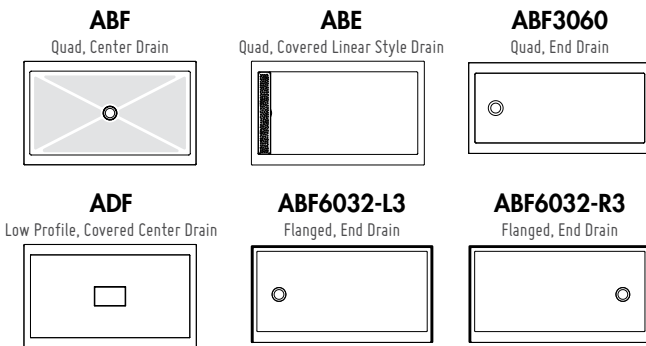

BYPASS 60

57 1/2" to 58 1/2" W x 75" H

MODEL	PRICE	FINISH	GLASS	BASE	PRICE	COLOR	SIZE	
EG60-11-40	$1,048	Chrome	CLEAR	ABF3060-18	$770	White	60" x 30" x 3"	(12)
EG60-25-40	$1,069	Brushed Nickel	CLEAR	ABE3260-18	$1,102	White	60" x 32" x 3"	(24)
				ABF3260-18	$815	White	60" x 32" x 3"	(13)
				ABF3260-13	$856	Biscuit	60" x 32" x 3"	(13)
				ABF6032-18-L3	$815	White	60" x 32" x 3"	(38)
				ABF6032-13-L3	$856	Biscuit	60" x 32" x 3"	(38)
				ABF6032-18-R3	$815	White	60" x 32" x 3"	(39)
				ABF6032-13-R3	$856	Biscuit	60" x 32" x 3"	(39)
				ABF3460-18	$844	White	60" x 34" x 3"	(18)
				ABF3460-13	$885	Biscuit	60" x 34" x 3"	(18)
				ABE3660-18	$1,122	White	60" x 36" x 3"	(26)
				ADF3660-18	$918	White	60" x 36" x 2"	(20)
				ABF3660-18	$872	White	60" x 36" x 3"	(19)
				ABF3660-13	$916	Biscuit	60" x 36" x 3"	(19)
				ABF6036-18-3	$872	White	60" x 36" x 3"	(37)
				ABF6036-13-3	$916	Biscuit	60" x 36" x 3"	(37)
				ABF4260-18	$916	White	60" x 42" x 3"	(22)
				ABF4260-13	$961	Biscuit	60" x 42" x 3"	(22)
				ABF4860-18	$1015	White	60" x 48" x 3"	(23)
				ABF4860-13	$1066	Biscuit	60" x 48" x 3"	(23)