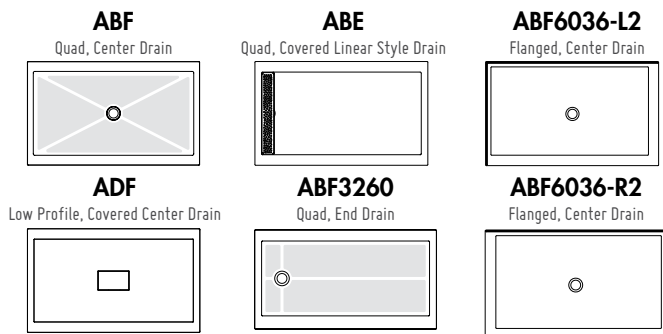

IN-LINE 60 WITH RETURN PANEL

MODEL¹	PRICE				FINISH	GLASS	BASE	PRICE	COLOR	SIZE	▶
	32"	36"	42"	48"							
<i>57 1/8" to 58 5/8" W x 70" H (74 3/4" to top of support bar) • Approx. entry: 25"</i>							ABF3260-18	$815	White	60" x 32" x 3"	(13)
E58 RP -11-40TB	$1,489	$1,506	$1,534	$1,554	Chrome	Clear	ABF3260-13	$856	Biscuit	60" x 32" x 3"	(13)
E58 ___ -25-40TB	$1,619	$1,636	$1,664	$1,684	Brushed Nickel	Clear	ABE3260-18	$1,102	White	60" x 32" x 2"	(24)
E58 ___ -11-50TB	$1,619	$1,636	$1,664	$1,684	Chrome	Paris Point	ABF3660-18	$872	White	60" x 36" x 3"	(19)
E58 ___ -25-50TB	$1,632	$1,650	$1,678	$1,697	Brushed Nickel	Paris Point	ABF3660-13	$916	Biscuit	60" x 36" x 3"	(19)
							ABE3660-18	$1,122	White	60" x 36" x 3"	(26)
							ADF3660-18	$918	White	60" x 36" x 2"	(20)
							ABF6036-18-L2	$872	White	60" x 36" x 3"	(56)
							ABF6036-13-L2	$916	Biscuit	60" x 36" x 3"	(56)
							ABF6036-18-R2	$872	White	60" x 36" x 3"	(57)
							ABF6036-13-R2	$916	Biscuit	60" x 36" x 3"	(57)
							ABF4260-18	$916	White	60" x 42" x 3"	(22)
							ABF4260-13	$961	Biscuit	60" x 42" x 3"	(22)
							ABF4860-18	$1,015	White	60" x 48" x 3"	(23)
							ABF4860-13	$1,066	Biscuit	60" x 48" x 3"	(23)

¹TB - towel bar included