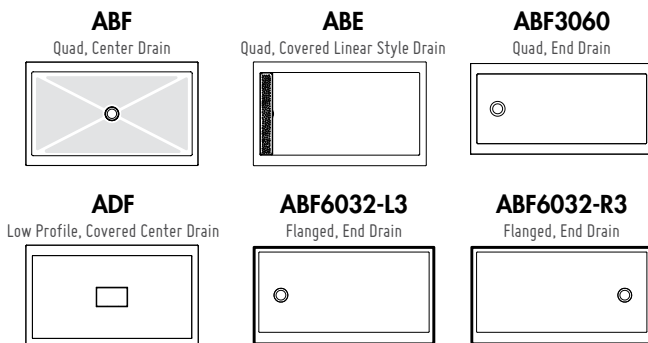

BYPASS 60

56" to 60"W x 75"H • Approx. entry: 31"

MODEL	PRICE	FINISH	GLASS	BASE	PRICE	COLOR	SIZE	
1/4" (6-mm) tempered glass				ABF3060-18	$770	White	60" x 30" x 3"	(12)
E2-460-11-40	$1,003	Chrome	CLEAR	ABE3260-18	$1,102	White	60" x 32" x 3"	(24)
E2-460-25-40	$1,015	Brushed Nickel	CLEAR	ABF3260-18	$815	White	60" x 32" x 3"	(13)
3/16" (5-mm) tempered glass				ABF3260-13	$856	Biscuit	60" x 32" x 3"	(13)
E2-460-11-40	$1,028	Chrome	PARIS POINT	ABF6032-18-L3	$815	White	60" x 32" x 3"	(38)
E2-460-25-40	$1,039	Brushed Nickel	PARIS POINT	ABF6032-13-L3	$856	Biscuit	60" x 32" x 3"	(38)
3/8" (10-mm) tempered glass				ABF6032-18-R3	$815	White	60" x 32" x 3"	(39)
*E2-560-11-40	$1,210	Chrome	CLEAR	ABF6032-13-R3	$856	Biscuit	60" x 32" x 3"	(39)
*E2-560-25-40	$1,222	Brushed Nickel	CLEAR	ABF3460-18	$844	White	60" x 34" x 3"	(18)
				ABF3460-13	$885	Biscuit	60" x 34" x 3"	(18)
				ABE3660-18	$1,122	White	60" x 36" x 3"	(26)
				ADF3660-18	$918	White	60" x 36" x 2"	(20)
				ABF3660-18	$872	White	60" x 36" x 3"	(19)
				ABF3660-13	$916	Biscuit	60" x 36" x 3"	(19)
				ABF6036-18-3	$872	White	60" x 36" x 3"	(37)
				ABF6036-13-3	$916	Biscuit	60" x 36" x 3"	(37)
				ABF4260-18	$916	White	60" x 42" x 3"	(22)
				ABF4260-13	$961	Biscuit	60" x 42" x 3"	(22)
				ABF4860-18	$1015	White	60" x 48" x 3"	(23)
				ABF4860-13	$1066	Biscuit	60" x 48" x 3"	(23)