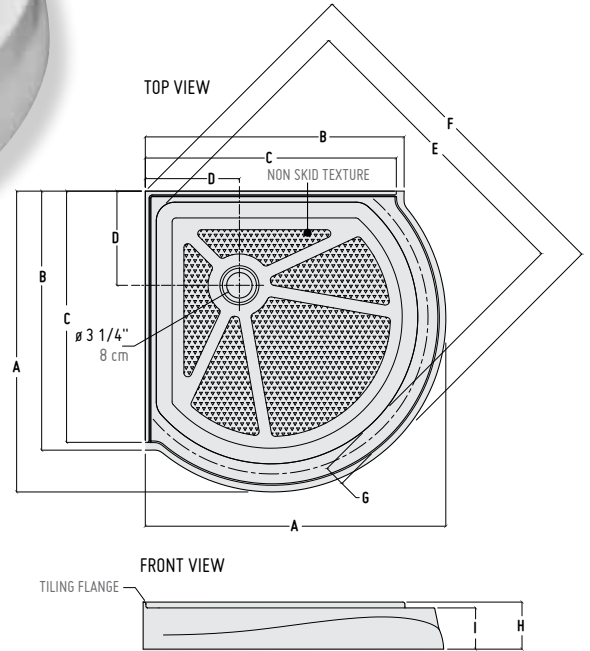

CORNER MODELS — ABB32, ABB36 & ABB40

ACRYLIC BASE	PRICE	COLOR	SIZE
ABB32-13K	$565	Biscuit	32" x 32" x 5 1/2"
ABB32-18K	$539	White	32" x 32" x 5 1/2"
ABB36-13K	$696	Biscuit	36" x 36" x 5 1/2"
ABB36-18K	$663	White	36" x 36" x 5 1/2"
ABB40-13K	$734	Biscuit	40" x 40" x 5 1/2"
ABB40-18K	$699	White	40" x 40" x 5 1/2"

*DIMENSIONS										
BASES	A	B	C	D	E	F	G	H	I	
ABB32	38 5/16" 97 cm	33" 84 cm	32" 81 cm	12" 30 cm	38" 97 cm	45" 114 cm	2 11/16" 7 cm	5 1/2" 14 cm	4 1/2" 11 cm	
ABB36	41" 104 cm	37" 94 cm	36" 91 cm	12" 30 cm	40 1/2" 103 cm	47 11/16" 121 cm	2 7/16" 6 cm	5 1/2" 14 cm	4 1/2" 11 cm	
ABB40	43 11/16" 111 cm	40 5/16" 102 cm	39 3/16" 100 cm	12" 30 cm	43 1/4" 110 cm	49 13/16" 126 cm	2 3/4" 7 cm	5 1/2" 14 cm	4 1/2" 11 cm	

*Tolerance on dimensions: ± 1/4" 6 mm