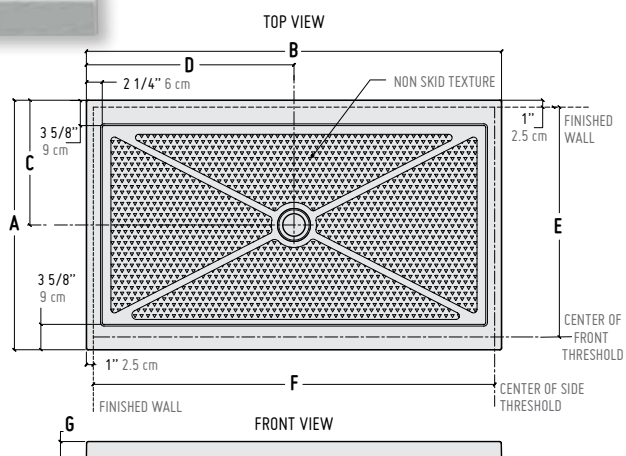

IN-LINE CENTER DRAIN MODELS — ABF3642

new

*ACRYLIC BASE	PRICE	COLOR	SIZE
ABF3642-13K	$694	Biscuit	36" x 42" x 2 3/4"
ABF3642-18K	$660	White	36" x 42" x 2 3/4"

* BASE DIMENSIONS

BASE	A	B	C	D	E	F	G
ABF3642	36" 91 cm	42" 107 cm	18" 46 cm	21" 53 cm	33 1/4" 84 cm	40" 102 cm	2 3/4" 7 cm

*Tolerance on dimensions: ± 1/4" 6 mm