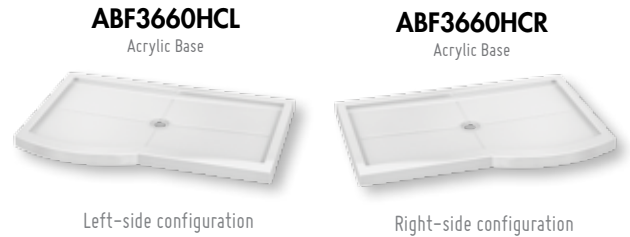

Banyo

PAGE - 25

AMALFI BOWFRONT RP
Curved Door and Panel with Return Panel
60"

ROMAN HALF-CURVED

ACRYLIC
SHOWER BASES

IN-LINE MODELS — ABF3260HC, ABF3660HC

* ACRYLIC BASE	PRICE	COLOR	SIZE
ABF3260HCL-13K	\$883	Biscuit	32" x 60" x 2 3/4"
ABF3260HCR-13K	\$883	Biscuit	32" x 60" x 2 3/4"
ABF3260HCL-18K	\$842	White	32" x 60" x 2 3/4"
ABF3260HCR-18K	\$842	White	32" x 60" x 2 3/4"
ABF3660HCL-13K	\$906	Biscuit	36" x 60" x 2 3/4"
ABF3660HCR-13K	\$906	Biscuit	36" x 60" x 2 3/4"
ABF3660HCL-18K	\$863	White	36" x 60" x 2 3/4"
ABF3660HCR-18K	\$863	White	36" x 60" x 2 3/4"