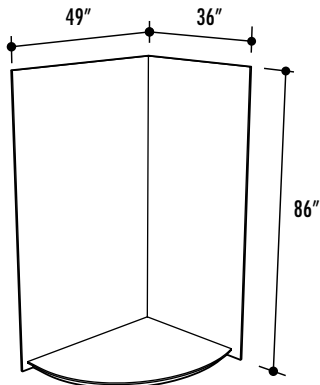

TURIN

TURIN CORNER DISPLAYS

SOTBCM-R	Shadow Oak Turin base corner module right hand
SOTBCM-L	Shadow Oak Turin base corner module left hand
CHTBCM-R	Cherry Turin base corner module right hand
CHTBCM-L	Cherry Turin base corner module left hand

ARC CORNER DISPLAYS

SOBBCM32	Shadow Oak Arc base corner module 32"
SOBBCM36	Shadow Oak Arc base corner module 36"
SOBBCM40	Shadow Oak Arc base corner module 40"
CHBBCM32	Cherry Arc base corner module 32"
CHBBCM36	Cherry Arc base corner module 36"
CHBBCM40	Cherry Arc base corner module 40"

SQUARE CORNER DISPLAYS

SOCBCM32	Shadow Oak Square base corner module 32"
SOCBCM36	Shadow Oak Square base corner module 36"
SOCBCM42	Shadow Oak Square base corner module 42"
CHCBCM32	Cherry Square base corner module 32"
CHCBCM36	Cherry Square base corner module 36"
CHCBCM42	Cherry Square base corner module 42"

NEO CORNER DISPLAYS

SONBCM36	Shadow Oak Neo base corner module 36"
SONBCM38	Shadow Oak Neo base corner module 38"
SONBCM42	Shadow Oak Neo base corner module 42"
CHNBCM36	Cherry Neo base corner module 36"
CHNBCM38	Cherry Neo base corner module 38"
CHNBCM42	Cherry Neo base corner module 42"

ROUND CORNER DISPLAYS

SORBCM32	Shadow Oak Round base corner module 32"
SORBCM36	Shadow Oak Round base corner module 36"
SORBCM40	Shadow Oak Round base corner module 40"
CHRBCM32	Cherry Round base corner module 32"
CHRBCM36	Cherry Round base corner module 36"
CHRBCM40	Cherry Round base corner module 40"