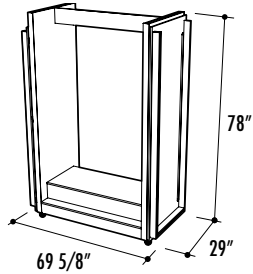

TRAVEL DISPLAY RACKS

SODHTDSD-4 Shadow Oak Travel Height Display tub/shower door module.
This display has two wing panels to display a Kara and a Sevilla door.

CHDHTDSD-4 Cherry Travel Height Display tub/shower door module.
This display has two wing panels to display a Kara and a Sevilla door.