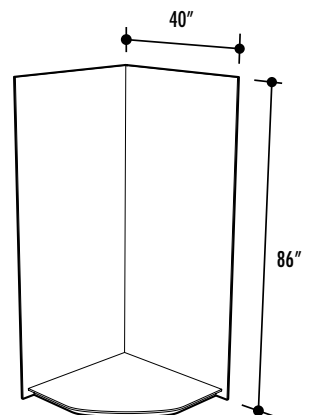

NEO

ROUND CORNER DISPLAYS

SORBCM32	Shadow Oak Round base corner module 32"
SORBCM36	Shadow Oak Round base corner module 36"
SORBCM40	Shadow Oak Round base corner module 40"
CHRBCM32	Cherry Round base corner module 32"
CHRBCM36	Cherry Round base corner module 36"
CHRBCM40	Cherry Round base corner module 40"