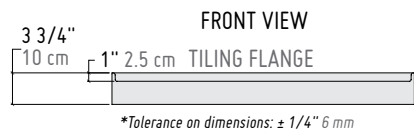

SEVILLA SQUARE
36"

Signature

PAGE - 13

CAPRI SQUARE
36"

IN-LINE MODELS — ABC36ST

ACRYLIC BASE	PRICE	COLOR	SIZE
ABC36ST-13K	\$597	Biscuit	36" x 36" x 3 5/8"
ABC36ST-18K	\$570	White	36" x 36" x 3 5/8"

*Tolerance on dimensions: ± 1/4" 6 mm