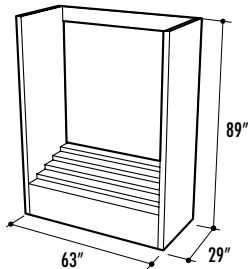

TUB DOOR DISPLAY RACK

SODENTD1 Shadow Oak and Almond tub module.