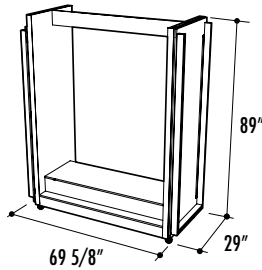

SHOWROOM DISPLAY RACKS

SOTMTDSD-1 Shadow Oak tub/shower door module.
This display has two wing panels to display a Kara and a Sevilla door.

CHTMTDSD-1 Cherry tub/shower door module.
This display has two wing panels to display a Kara and a Sevilla door.