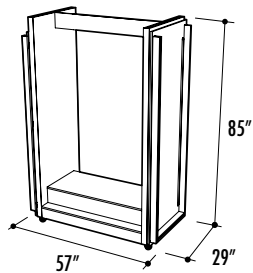

TRAVEL DISPLAY RACKS

SODHTDSD-4 Shadow Oak Travel Height Display tub/shower door module.
This display has two wing panels to display a Kara and a Sevilla door.

CHDHTDSD-4 Cherry Travel Height Display tub/shower door module.
This display has two wing panels to display a Kara and a Sevilla door.