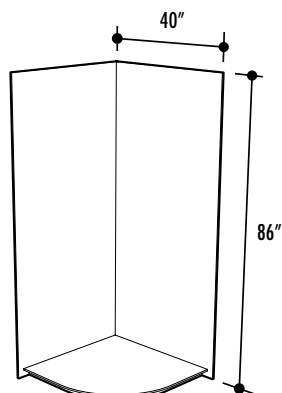

ROUND

TURIN CORNER DISPLAYS

SOTBCM-R	Shadow Oak Turin base corner module right hand
SOTBCM-L	Shadow Oak Turin base corner module left hand
CHTBCM-R	Cherry Turin base corner module right hand
CHTBCM-L	Cherry Turin base corner module left hand

ARC CORNER DISPLAYS

SOBBCM32	Shadow Oak Arc base corner module 32"
SOBBCM36	Shadow Oak Arc base corner module 36"
SOBBCM40	Shadow Oak Arc base corner module 40"
CHBBCM32	Cherry Arc base corner module 32"
CHBBCM36	Cherry Arc base corner module 36"
CHBBCM40	Cherry Arc base corner module 40"