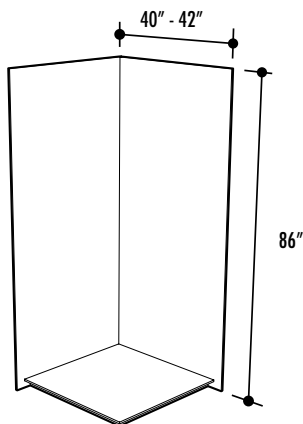

SQUARE

TURIN CORNER DISPLAYS

SOTBCM-R	Shadow Oak Turin base corner module right hand
SOTBCM-L	Shadow Oak Turin base corner module left hand
CHTBCM-R	Cherry Turin base corner module right hand
CHTBCM-L	Cherry Turin base corner module left hand

ARC CORNER DISPLAYS

SOBBCM32	Shadow Oak Arc base corner module 32"
SOBBCM36	Shadow Oak Arc base corner module 36"
SOBBCM40	Shadow Oak Arc base corner module 40"
CHBBCM32	Cherry Arc base corner module 32"
CHBBCM36	Cherry Arc base corner module 36"
CHBBCM40	Cherry Arc base corner module 40"

SQUARE CORNER DISPLAYS

SOCBCM32	Shadow Oak Square base corner module 32"
SOCBCM36	Shadow Oak Square base corner module 36"
SOCBCM42	Shadow Oak Square base corner module 42"
CHCBCM32	Cherry Square base corner module 32"
CHCBCM36	Cherry Square base corner module 36"
CHCBCM42	Cherry Square base corner module 42"

NEO CORNER DISPLAYS

SONBCM36	Shadow Oak Neo base corner module 36"
SONBCM38	Shadow Oak Neo base corner module 38"
SONBCM42	Shadow Oak Neo base corner module 42"
CHNBCM36	Cherry Neo base corner module 36"
CHNBCM38	Cherry Neo base corner module 38"
CHNBCM42	Cherry Neo base corner module 42"

ROUND CORNER DISPLAYS

SORBCM32	Shadow Oak Round base corner module 32"
SORBCM36	Shadow Oak Round base corner module 36"
SORBCM40	Shadow Oak Round base corner module 40"
CHRBCM32	Cherry Round base corner module 32"
CHRBCM36	Cherry Round base corner module 36"
CHRBCM40	Cherry Round base corner module 40"