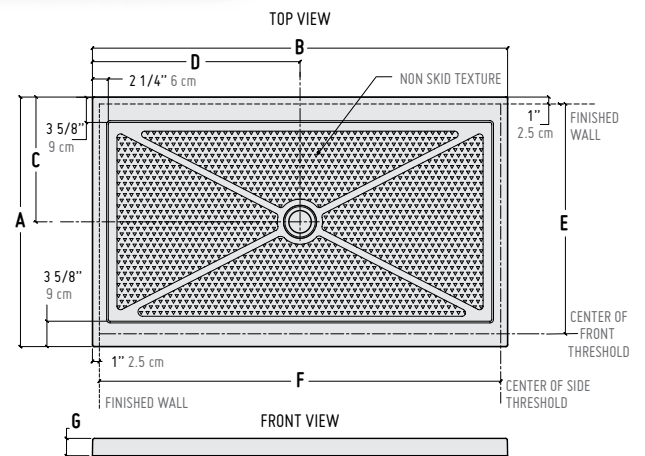

PAGE - 52

SIENA SOLO SHOWER SHIELD
Shield
42"

Banyō

PAGE - 52

SIENA CURVED SHOWER SHIELD
Shield
42"

IN-LINE CENTER DRAIN MODELS — ABF3648, ABF3660, & ABF3672

*ACRYLIC BASE	PRICE	COLOR	SIZE
ABF3648-13K	\$713	Biscuit	36" x 48" x 2 3/4"
ABF3648-18K	\$678	White	36" x 48" x 2 3/4"
ABF3660-13K	\$847	Biscuit	36" x 60" x 2 3/4"
ABF3660-18K	\$806	White	36" x 60" x 2 3/4"
ABF3672-13K	\$936	Biscuit	36" x 72" x 2 3/4"
ABF3672-18K	\$891	White	36" x 72" x 2 3/4"

* BASE DIMENSIONS							
BASE	A	B	C	D	E	F	G
ABF3648	36" 91 cm	48" 122 cm	18" 46 cm	24" 61 cm	33 1/4" 84 cm	46" 117 cm	2 3/4" 7 cm
ABF3660	36" 91 cm	60" 152 cm	18" 46 cm	30" 76 cm	33 1/4" 84 cm	58" 147 cm	2 3/4" 7 cm
ABF3672	36" 91 cm	72" 183 cm	18" 46 cm	36" 91 cm	33 1/4" 84 cm	70" 178 cm	2 3/4" 7 cm