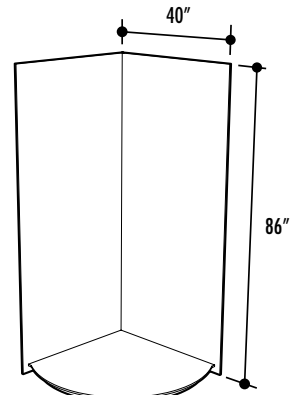

ARC

SQUARE CORNER DISPLAYS

SOCBCM32	Shadow Oak Square base corner module 32"
SOCBCM36	Shadow Oak Square base corner module 36"
SOCBCM42	Shadow Oak Square base corner module 42"
CHCBCM32	Cherry Square base corner module 32"
CHCBCM36	Cherry Square base corner module 36"
CHCBCM42	Cherry Square base corner module 42"

NEO CORNER DISPLAYS

SONBCM36	Shadow Oak Neo base corner module 36"
SONBCM38	Shadow Oak Neo base corner module 38"
SONBCM42	Shadow Oak Neo base corner module 42"
CHNBCM36	Cherry Neo base corner module 36"
CHNBCM38	Cherry Neo base corner module 38"
CHNBCM42	Cherry Neo base corner module 42"