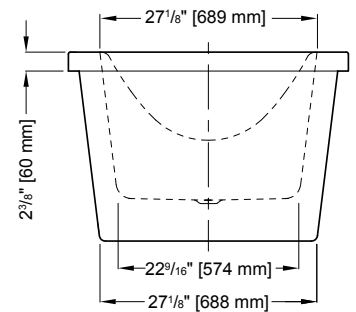

HARMONY

72" L x 35" W x 23 5/8" H • Capacity : 80 US gal
1829 mm L x 889 mm W x 600 mm H • Capacity : 302 L

MODEL	PRICE	COLOR	DRAIN/OVERFLOW FINISH
BHA7235-18-11	$2,395	White	Chrome
BHA7235-18-25	$2,455	White	Brushed Nickel

Shown with PLATINUM shower door

Tolerance on dimensions: $\pm 1/4"$ (6 mm)

LUCITE®

DISPLAY MINI TUB #13

Freestanding tub installation made easy

RapidConnec™ Drain

ABS model: **DRAINRC-ABS $299**

PVC model: **DRAINRC-PVC $299**