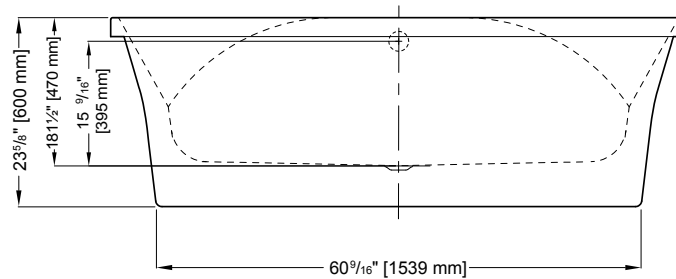

HARMONY

72" L x 35" W x 23 5/8" H • Capacity : 80 US gal
1829 mm L x 889 mm W x 600 mm H • Capacity : 302 L

MODEL	PRICE	COLOR	DRAIN/OVERFLOW FINISH
BHA7235-18-11	$2,395	White	Chrome
BHA7235-18-25	$2,455	White	Brushed Nickel

Shown with PLATINUM shower door

Tolerance on dimensions: $\pm 1/4"$ (6 mm)

LUCITE®

DISPLAY MINI TUB #13

Freestanding tub installation made easy

RapidConnec™ Drain

ABS model: **DRAINRC-ABS $299**

PVC model: **DRAINRC-PVC $299**