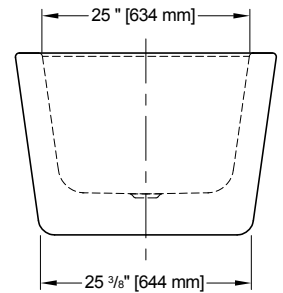

MODEL BVI6631-18-11

FLEURCO

VIVACE

66" L x 31 1/2" W x 21 7/8" H • Capacity : 58 US gal
 1676 mm L x 800 mm W x 555 mm H • Capacity : 220 L

MODEL	PRICE	COLOR	DRAIN/OVERFLOW FINISH
BVI6631-18-11	\$2,435	White	Chrome
BVI6631-18-25	\$2,495	White	Brushed Nickel

Shown with PLATINUM KARA shower

Tolerance on dimensions: $\pm 1/4"$ (6 mm)

LUCITE®

DISPLAY MINI TUB #3

Freestanding tub installation made easy

RapidConnec™ Drain

ABS model: **DRAINRC-ABS \$299**

PVC model: **DRAINRC-PVC \$299**