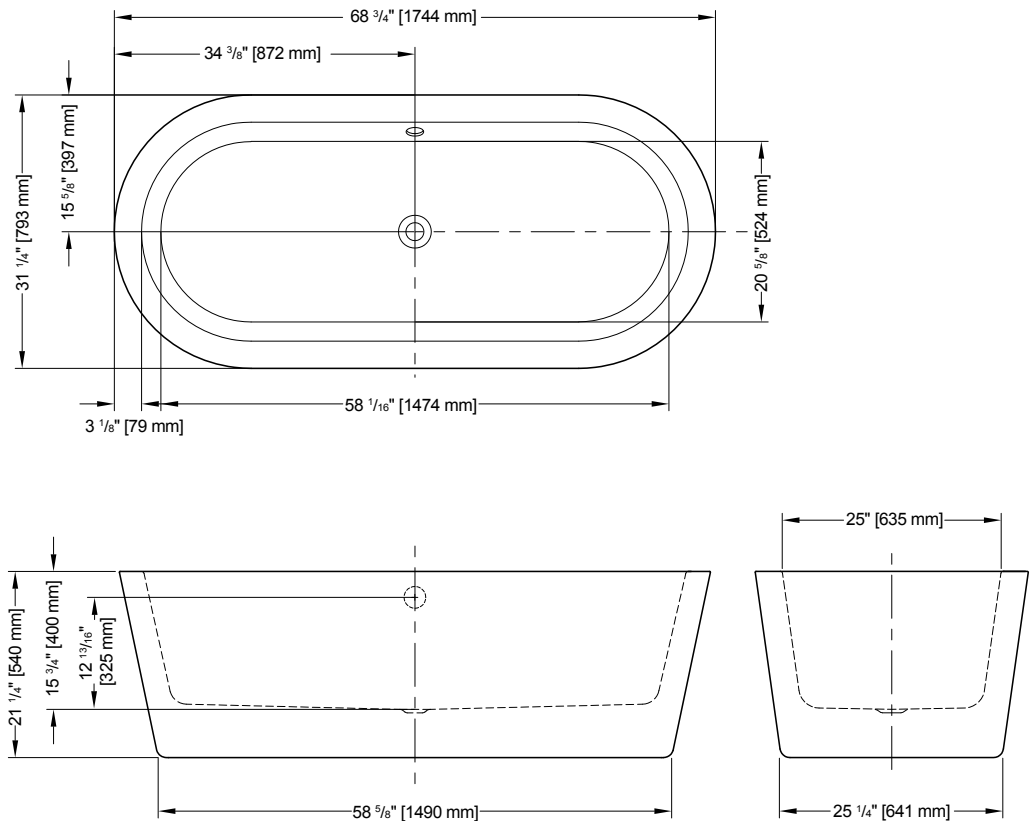

ADAGIO

68 3/4" L x 31 1/4" W x 21 1/4" H • Capacity : 59 US gal
1744mm L x 793 mm W x 540 mm H • Capacity : 223 L

MODEL	PRICE	COLOR	DRAIN/OVERFLOW FINISH
BAD6831-18-11	$2,358	White	Chrome
BAD6831-18-25	$2,418	White	Brushed Nickel

Shown with KINETIK shower door

Tolerance on dimensions: ± 1/4" (6 mm)

LUCITE®

DISPLAY MINI TUB #5

Freestanding tub installation made easy

RapidConnec™ Drain

ABS model: **DRAINRC-ABS $299**

PVC model: **DRAINRC-PVC $299**