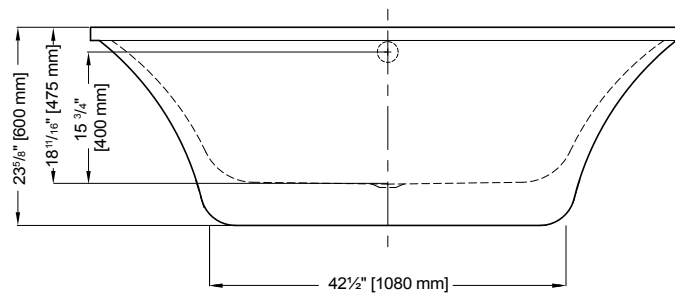

Shown with PLATINUM shower door

Tolerance on dimensions: $\pm 1/4"$ (6 mm)

LUCITE®

DISPLAY MINI TUB #12

Freestanding tub installation made easy

RapidConnec™ Drain

ABS model: **DRAINRC-ABS \$299**

PVC model: **DRAINRC-PVC \$299**