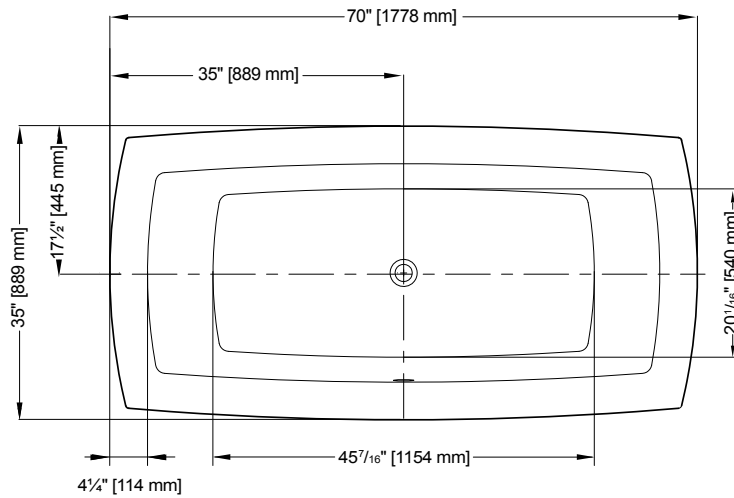

SERENADE

70" L x 35" W x 23 5/8" H • Capacity : 66 US gal

1778 mm L x 889 mm W x 600 mm H • Capacity : 250 L

MODEL	PRICE	COLOR	DRAIN/OVERFLOW FINISH
BSE7035-18-11	$2,277	White	Chrome
BSE7035-18-25	$2,337	White	Brushed Nickel

Shown with PLATINUM shower door

Tolerance on dimensions: $\pm 1/4"$ (6 mm)

LUCITE®

DISPLAY MINI TUB #10

Freestanding tub installation made easy

RapidConnec™ Drain

ABS model: **DRAINRC-ABS $299**

PVC model: **DRAINRC-PVC $299**