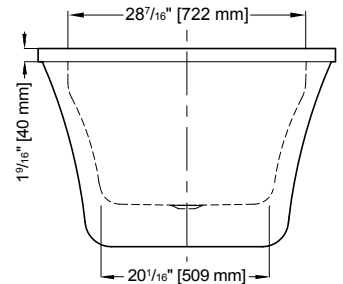

PRELUDE

MODEL BPR7035-18-11

 FLEURCO

PRELUDE

70 7/8" L x 35 1/2" W x 23 5/8" H • Capacity : 74 US gal
 1800 mm L x 900 mm W x 600 mm H • Capacity : 281 L

MODEL	PRICE	COLOR	DRAIN/OVERFLOW FINISH
BPR7035-18-11	\$2,323	White	Chrome
BPR7035-18-25	\$2,383	White	Brushed Nickel

Shown with PLATINUM shower door

Tolerance on dimensions: $\pm 1/4"$ (6 mm)

LUCITE®

DISPLAY MINI TUB #12

Freestanding tub installation made easy

RapidConnec™ Drain

ABS model: **DRAINRC-ABS \$299**

PVC model: **DRAINRC-PVC \$299**