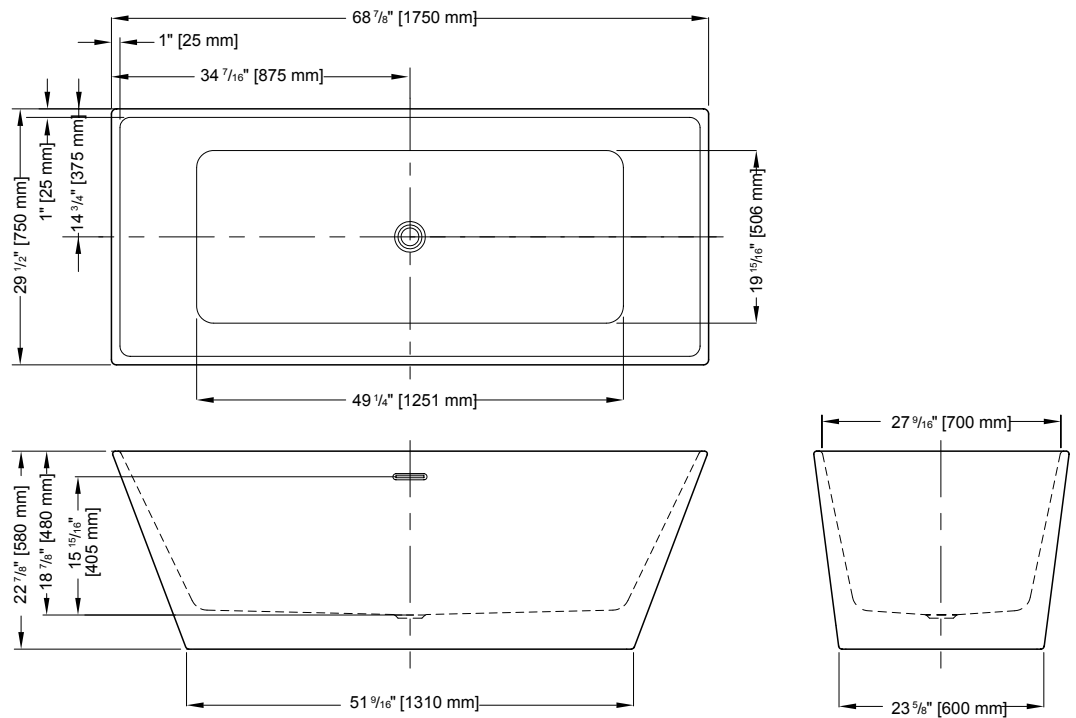

new

CALANDO

68 7/8" L x 29 1/2" W x 22 7/8" H • Capacity : 88 US gal
1750 mm L x 750 mm W x 580 mm H • Capacity : 331 L

MODEL	PRICE	COLOR	DRAIN/OVERFLOW FINISH
BCA6829 -18-11	$2,994	White	Chrome
BCA6829 -18-25	$3,054	White	Brushed Nickel

Shown with TITAN shower door and URBANA base

Tolerance on dimensions: ± 1/4" (6 mm)

LUCITE®

DISPLAY MINI TUB #7

Freestanding tub installation made easy

RapidConnec™ Drain

ABS model: **DRAINRC-ABS $299**

PVC model: **DRAINRC-PVC $299**