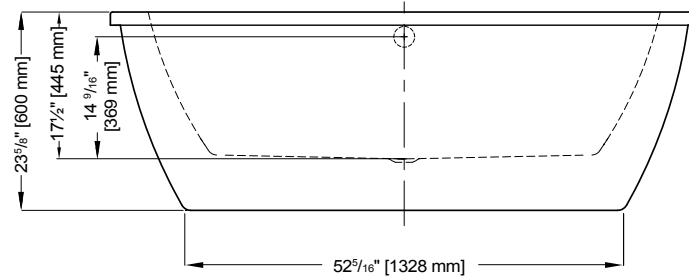

MODEL BSE7035-18-11

 FLEURCO

SERENADE

70" L x 35" W x 23 5/8" H • Capacity : 66 US gal

1778 mm L x 889 mm W x 600 mm H • Capacity : 250 L

MODEL	PRICE	COLOR	DRAIN/OVERFLOW FINISH
BSE7035-18-11	\$2,277	White	Chrome
BSE7035-18-25	\$2,337	White	Brushed Nickel

Shown with PLATINUM shower door

Tolerance on dimensions: $\pm 1/4"$ (6 mm)

LUCITE®

DISPLAY MINI TUB #10

Freestanding tub installation made easy

RapidConnec™ Drain

ABS model: **DRAINRC-ABS \$299**

PVC model: **DRAINRC-PVC \$299**