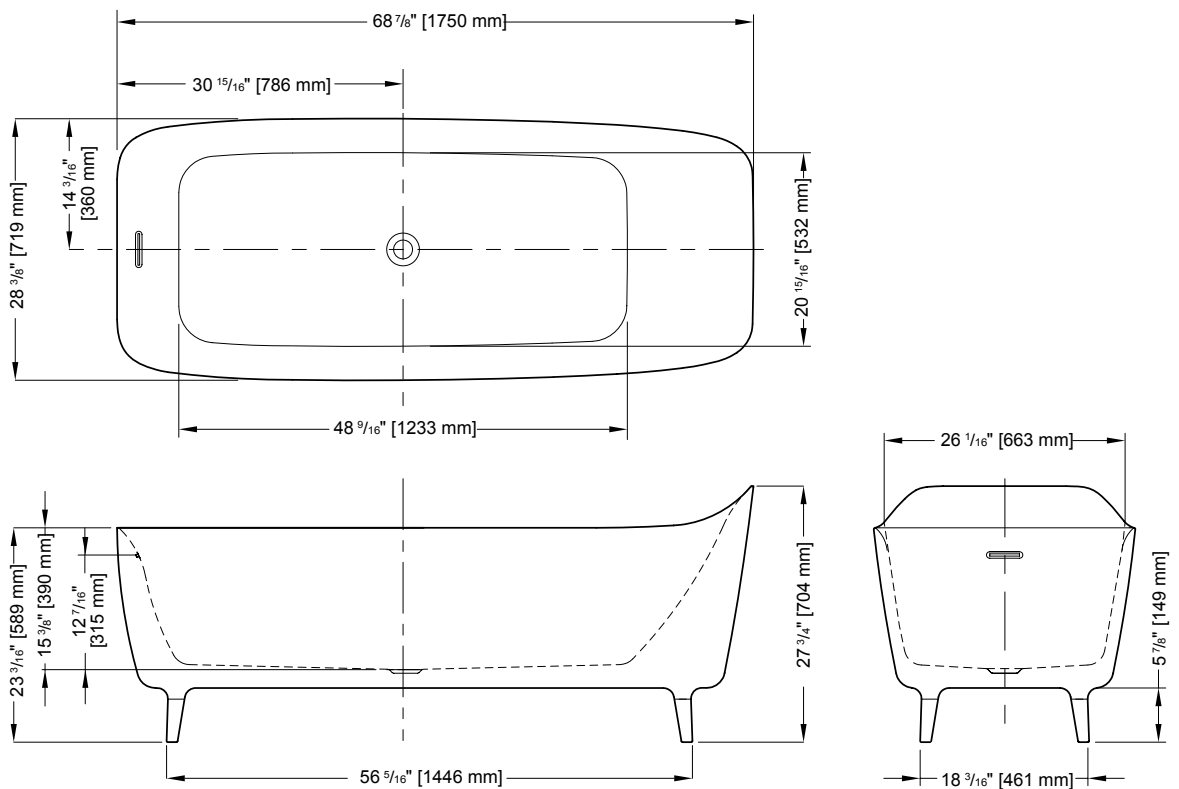

ENCORE

MODEL BEN6828-18-11

 FLEURCO

new

ENCORE

68 7/8" L x 28 3/8" W x 27 3/4" H • Capacity : 61 US gal
 1750mm L x 719 mm W x 704 mm H • Capacity : 229 L

MODEL	PRICE	COLOR	DRAIN/OVERFLOW/ FEET FINISH
BEN6828-18-11	\$4,428	White	Chrome
BEN6828-18-25	\$4,488	White	Brushed Nickel

Shown with TITAN shower door and URBANA base

Tolerance on dimensions: ± 1/4" (6 mm)

LUCITE®

DISPLAY MINI TUB #6

Freestanding tub installation made easy

RapidConnec™ Drain

ABS model: **DRAINRC-ABS \$299**

PVC model: **DRAINRC-PVC \$299**