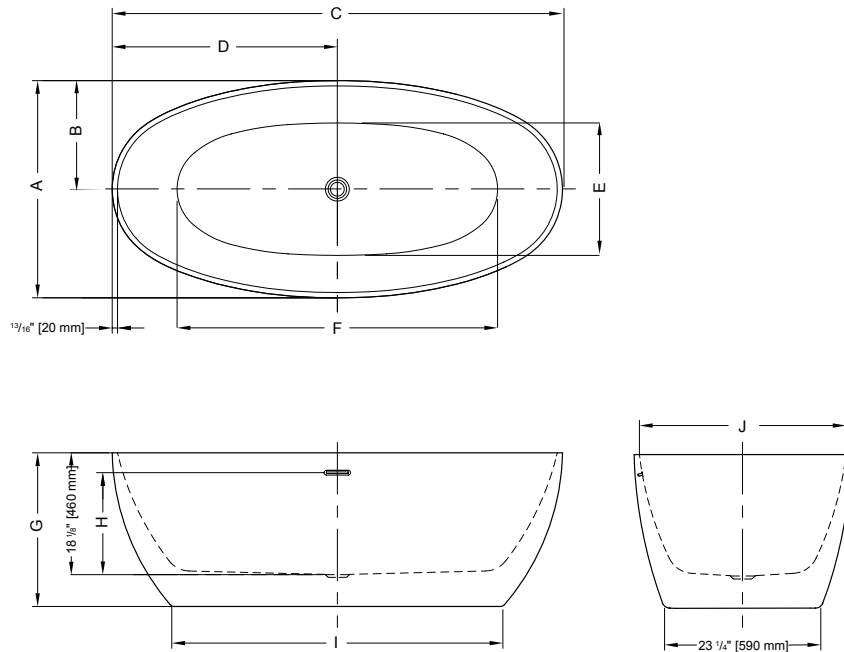

new

VOCE 55

55 1/8" L x 31 1/2" W x 23 5/8" H • Capacity : 67 US gal
1400 mm L x 800 mm W x 600 mm H • Capacity : 254 L

MODEL	PRICE	COLOR	DRAIN/OVERFLOW FINISH
BV05531-18-11	$2,825	White	Chrome
BV05531-18-25	$2,885	White	Brushed Nickel

VOCE 67

67" L x 32 1/4" W x 22 7/8" H • Capacity : 78 US gal
1700 mm L x 820 mm W x 580 mm H • Capacity : 297 L

MODEL	PRICE	COLOR	DRAIN/OVERFLOW FINISH
BV06732-18-11	$2,990	White	Chrome
BV06732-18-25	$3,050	White	Brushed Nickel

Tolerance on dimensions: ± 1/4" (6 mm)

MODEL	A	B	C	D	E	F	G	H	I	J
VOCE 55	31 1/2" 800 mm	15 3/4" 420 mm	55 1/8" 1400 mm	27 9/16" 700 mm	20 1/2" 520 mm	43 5/16" 1110 mm	23 5/8" 600 mm	14 15/16" 380 mm	47 1/4" 1200 mm	29 15/16" 760 mm
VOCE 67	32 1/4" 820 mm	16 1/8" 410 mm	67" 1700 mm	33 1/2" 850 mm	19 11/16" 500 mm	47 5/8" 1210 mm	22 7/8" 580 mm	15 3/16" 385 mm	49 3/16" 1250 mm	30 11/16" 780 mm

LUCITE®

DISPLAY MINI TUB #4