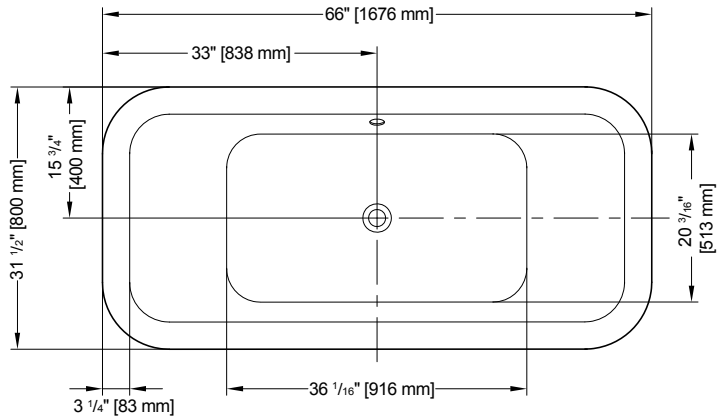

VIVACE

66" L x 31 1/2" W x 21 7/8" H • Capacity : 58 US gal
1676 mm L x 800 mm W x 555 mm H • Capacity : 220 L

MODEL	PRICE	COLOR	DRAIN/OVERFLOW FINISH
BVI6631-18-11	$2,435	White	Chrome
BVI6631-18-25	$2,495	White	Brushed Nickel

Shown with PLATINUM KARA shower

Tolerance on dimensions: $\pm 1/4"$ (6 mm)

LUCITE®

DISPLAY MINI TUB #3

Freestanding tub installation made easy

RapidConnec™ Drain

ABS model: **DRAINRC-ABS $299**

PVC model: **DRAINRC-PVC $299**