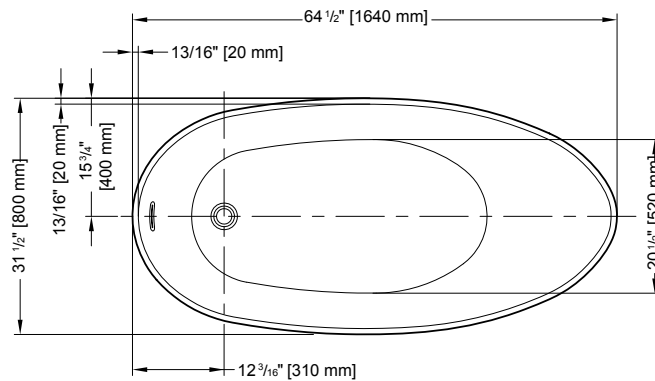

Tolerance on dimensions: ± 1/4" (6 mm)

LUCITE®

DISPLAY MINI TUB #2

Freestanding tub installation made easy

RapidConnec™ Drain

ABS model: **DRAINRC-ABS \$299**

PVC model: **DRAINRC-PVC \$299**

VIVACE