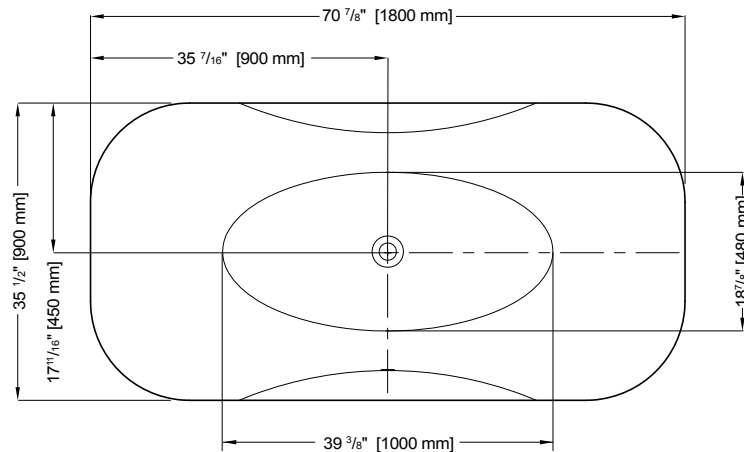

PRELUDE

MODEL BPR7035-18-11

 FLEURCO

PRELUDE

70 7/8" L x 35 1/2" W x 23 5/8" H • Capacity : 74 US gal
 1800 mm L x 900 mm W x 600 mm H • Capacity : 281 L

MODEL	PRICE	COLOR	DRAIN/OVERFLOW FINISH
BPR7035-18-11	\$2,323	White	Chrome
BPR7035-18-25	\$2,383	White	Brushed Nickel

Shown with PLATINUM shower door

Tolerance on dimensions: $\pm 1/4"$ (6 mm)

LUCITE®

DISPLAY MINI TUB #12

Freestanding tub installation made easy

RapidConnec™ Drain

ABS model: **DRAINRC-ABS \$299**

PVC model: **DRAINRC-PVC \$299**