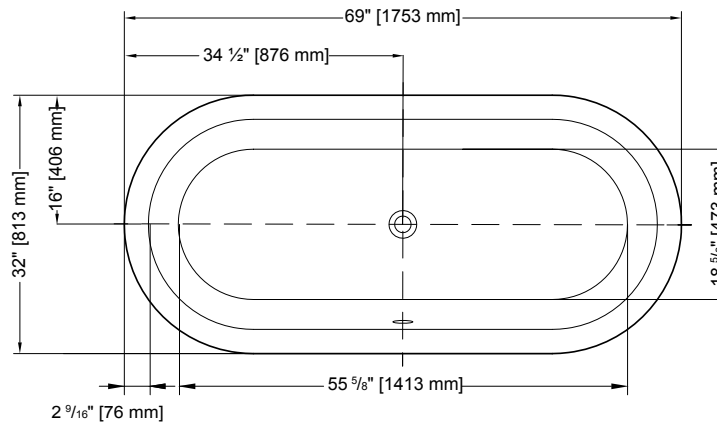

TRANQUILITY

MODEL BTR6932-18-11

 FLEURCO

TRANQUILITY

69" L x 32" W x 20 1/2" H • Capacity : 58 US gal
 1753 mm L x 813 mm W x 520 mm H • Capacity : 219 L

MODEL	PRICE	COLOR	DRAIN/OVERFLOW FINISH
BTR6932-18-11	\$2,038	White	Chrome
BTR6932-18-25	\$2,098	White	Brushed Nickel