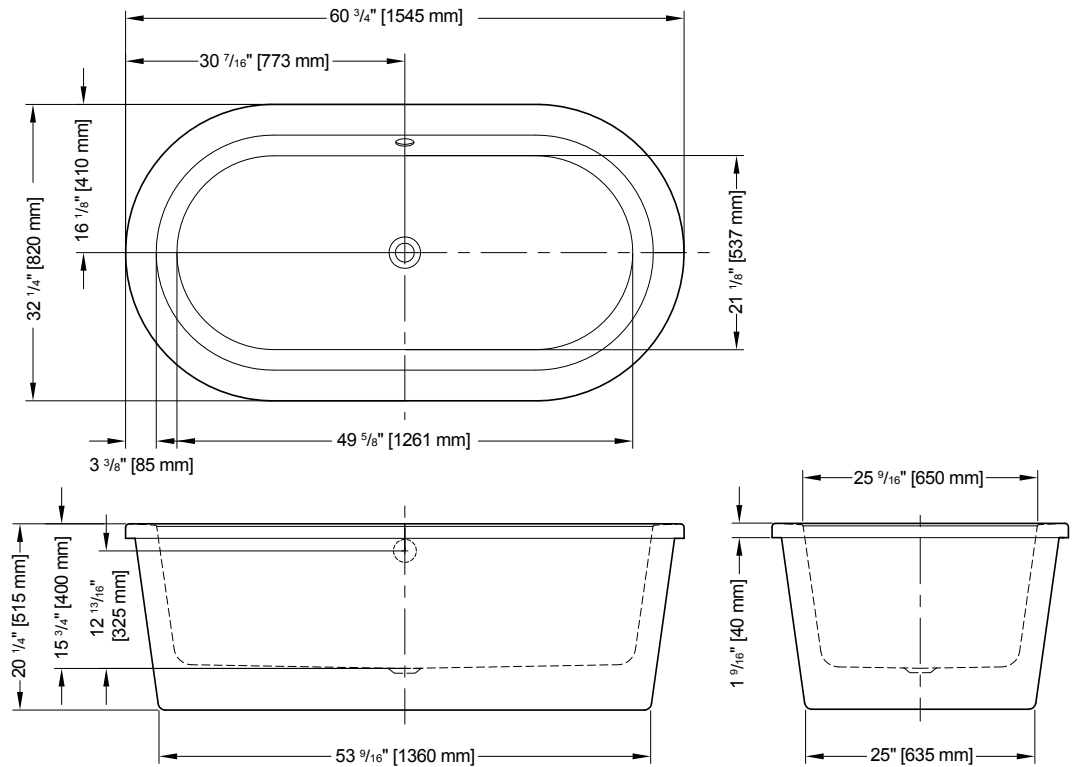

LARGE SPACIOUS BATHTUBS FOR BETTER COMFORT

TRANQUILITY 60

MODEL BTR6032-18-11

 FLEURCO

TRANQUILITY 60

60 3/4" L x 32 1/4" W x 20 1/4" H • 58 US gal
 1545 mm L x 820 mm W x 515 mm H • 220 L

MODEL	PRICE	COLOR	DRAIN/OVERFLOW FINISH
BTR6032-18-11	\$1,987	White	Chrome
BTR6032-18-25	\$2,047	White	Brushed Nickel