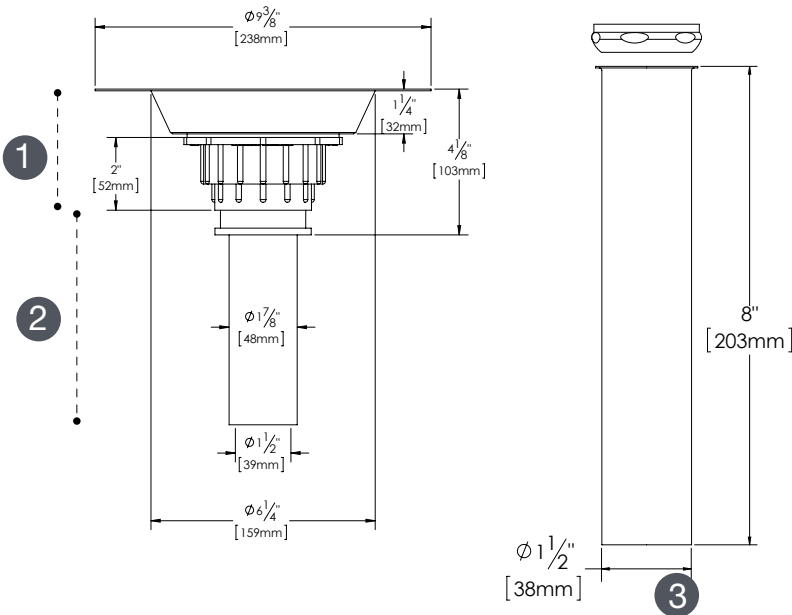

RapidConnec™

Drain

Freestanding tub installation made easy

RapidConnect™ Drain

Freestanding tub installation made easy

Includes

- 1 Rapid Connect™ drain assembly
- 2 1-1/2" DWV ABS or PVC tailpiece
- 3 Chrome finish brass flanged tailpiece with lock nut and poly washer

Cardboard cutting template

ABS model: **DRAINRC-ABS \$299**

PVC model: **DRAINRC-PVC \$299**

Certification

Please see installation manual for accurate scale

Features

- 18 gauge epoxy coated metal deck flange
- Rapid Connect™ is a freestanding tub rough-in (install before tile installation)
- Designed to be installed in an 8"/10" joist space
- Can be installed with waterproofing membrane (*bronte™ Nobleseal TS recommended)