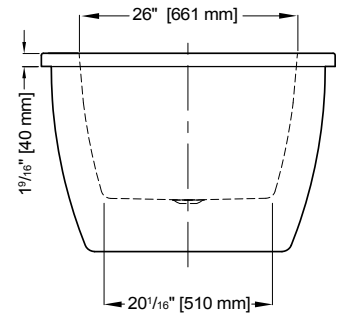

MODEL BSE7035-18-11

 FLEURCO

SERENADE

70" L x 35" W x 23 5/8" H • Capacity : 66 US gal

1778 mm L x 889 mm W x 600 mm H • Capacity : 250 L

MODEL	PRICE	COLOR	DRAIN/OVERFLOW FINISH
BSE7035-18-11	\$2,277	White	Chrome
BSE7035-18-25	\$2,337	White	Brushed Nickel

Shown with PLATINUM shower door

Tolerance on dimensions: $\pm 1/4"$ (6 mm)

LUCITE®

DISPLAY MINI TUB #10

Freestanding tub installation made easy

RapidConnec™ Drain

ABS model: **DRAINRC-ABS \$299**

PVC model: **DRAINRC-PVC \$299**