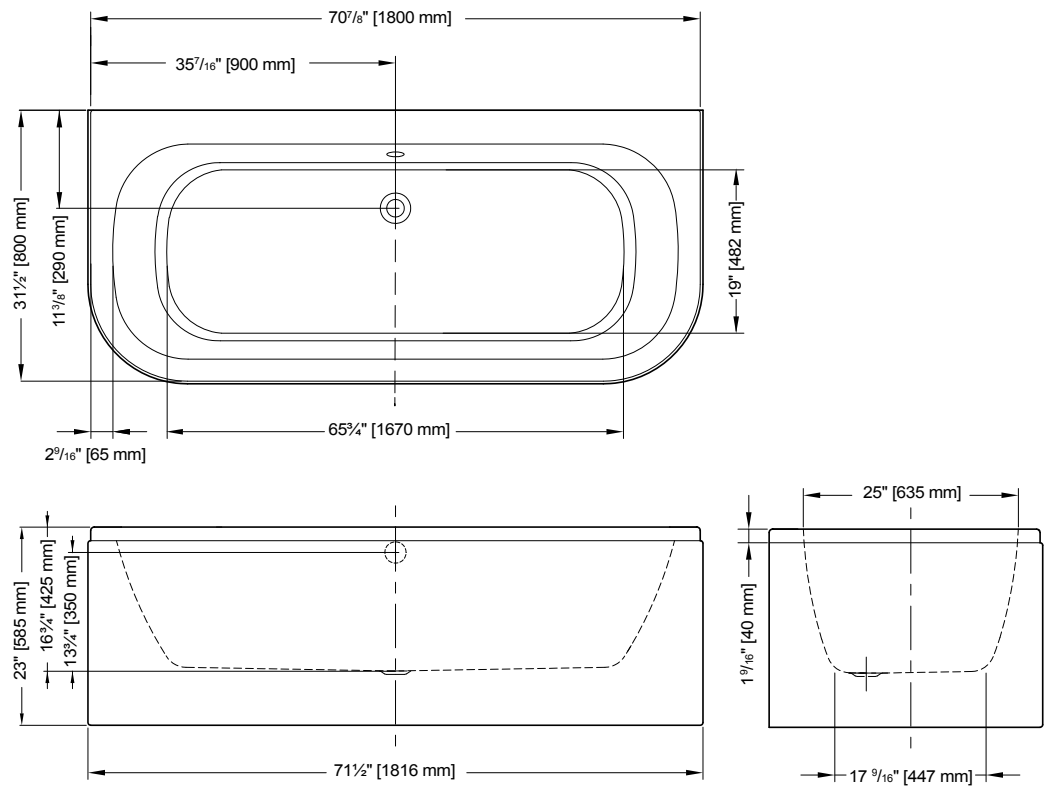

Shown with PLATINUM shower door

Tolerance on dimensions: $\pm 1/4"$ (6 mm)

LUCITE®

DISPLAY MINI TUB #10

Freestanding tub installation made easy

RapidConnec™ Drain

ABS model: **DRAINRC-ABS \$299**

PVC model: **DRAINRC-PVC \$299**

UNITY

MODEL BUN7031-18-11

 FLEURCO

UNITY

70 7/8" L x 31 1/2" W x 23" H • Capacity : 67 US gal
 1800 mm L x 800 mm W x 585 mm H • Capacity : 254 L

MODEL	PRICE	COLOR	DRAIN/OVERFLOW FINISH
BUN7031-18-11	\$2,020	White	Chrome
BUN7031-18-25	\$2,080	White	Brushed Nickel

Shown with PLATINUM shower door

Tolerance on dimensions: ± 1/4" (6 mm)

LUCITE®

DISPLAY MINI TUB #11

Freestanding tub installation made easy

RapidConnec™ Drain

ABS model: **DRAINRC-ABS \$299**

PVC model: **DRAINRC-PVC \$299**