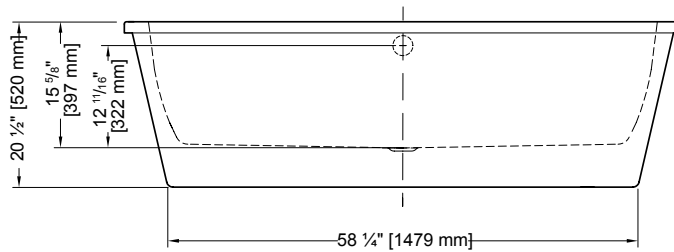

TRANQUILITY

MODEL BTR6932-18-11

 FLEURCO

TRANQUILITY

69" L x 32" W x 20 1/2" H • Capacity : 58 US gal
 1753 mm L x 813 mm W x 520 mm H • Capacity : 219 L

MODEL	PRICE	COLOR	DRAIN/OVERFLOW FINISH
BTR6932-18-11	\$2,038	White	Chrome
BTR6932-18-25	\$2,098	White	Brushed Nickel