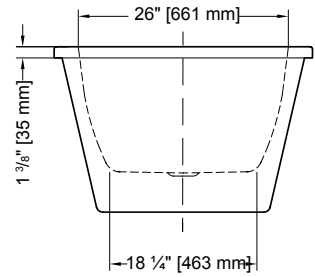

TRANQUILITY

MODEL BTR6932-18-11

 FLEURCO

TRANQUILITY

69" L x 32" W x 20 1/2" H • Capacity : 58 US gal
 1753 mm L x 813 mm W x 520 mm H • Capacity : 219 L

MODEL	PRICE	COLOR	DRAIN/OVERFLOW FINISH
BTR6932-18-11	\$2,038	White	Chrome
BTR6932-18-25	\$2,098	White	Brushed Nickel