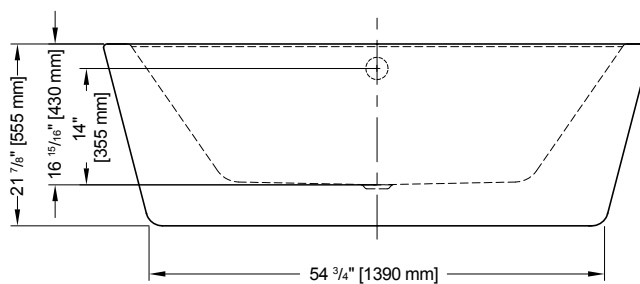

VIVACE

66" L x 31 1/2" W x 21 7/8" H • Capacity : 58 US gal
1676 mm L x 800 mm W x 555 mm H • Capacity : 220 L

MODEL	PRICE	COLOR	DRAIN/OVERFLOW FINISH
BVI6631-18-11	$2,435	White	Chrome
BVI6631-18-25	$2,495	White	Brushed Nickel

Shown with PLATINUM KARA shower

Tolerance on dimensions: $\pm 1/4"$ (6 mm)

LUCITE®

DISPLAY MINI TUB #3

Freestanding tub installation made easy

RapidConnec™ Drain

ABS model: **DRAINRC-ABS $299**

PVC model: **DRAINRC-PVC $299**