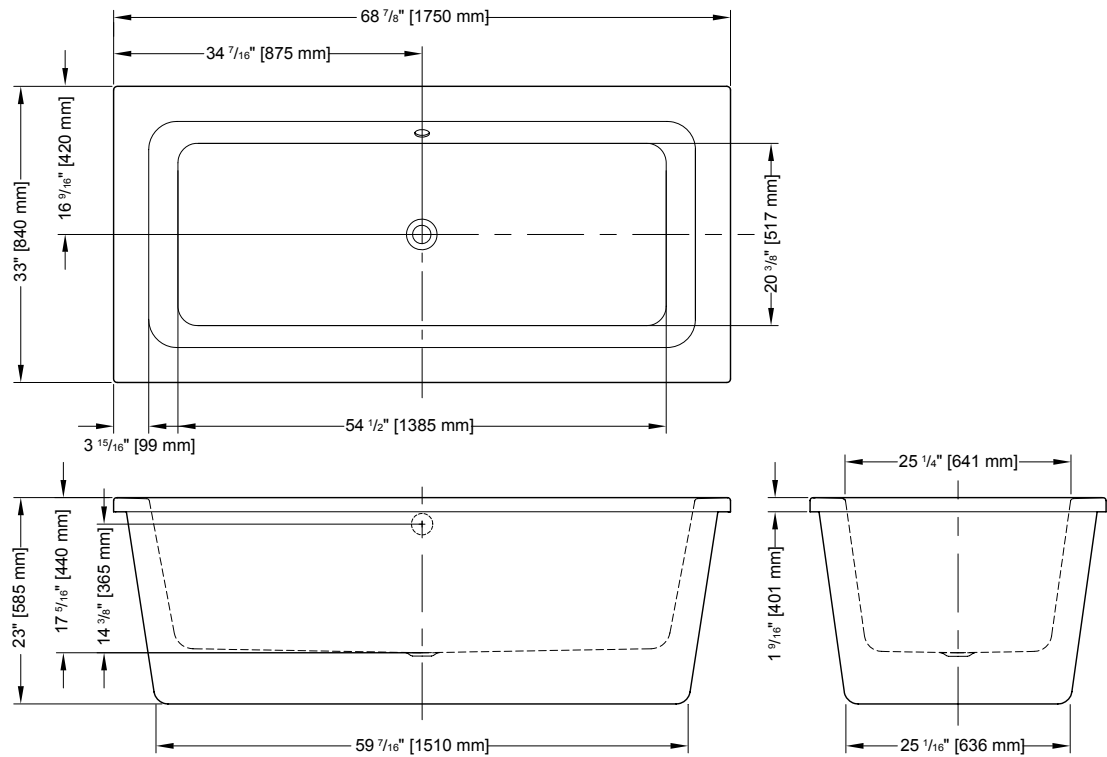

Shown with PLATINUM shower door

Tolerance on dimensions: ± 1/4" (6 mm)

LUCITE®

DISPLAY MINI TUB #8

Freestanding tub installation made easy

RapidConnec™ Drain

ABS model: **DRAINRC-ABS \$299**

PVC model: **DRAINRC-PVC \$299**