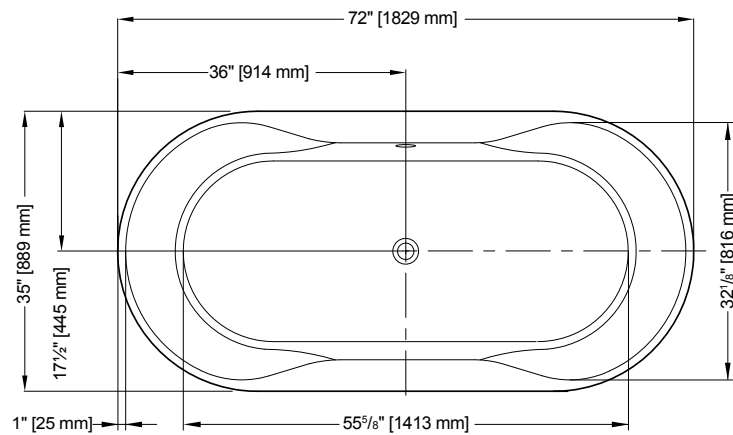

Shown with PLATINUM shower door

Tolerance on dimensions: $\pm 1/4"$ (6 mm)

LUCITE®

DISPLAY MINI TUB #12

Freestanding tub installation made easy

RapidConnec™ Drain

ABS model: **DRAINRC-ABS \$299**

PVC model: **DRAINRC-PVC \$299**

HARMONY

MODEL BHA7235-18-11

 FLEURCO

HARMONY

72" L x 35" W x 23 5/8" H • Capacity : 80 US gal
 1829 mm L x 889 mm W x 600 mm H • Capacity : 302 L

MODEL	PRICE	COLOR	DRAIN/OVERFLOW FINISH
BHA7235-18-11	\$2,395	White	Chrome
BHA7235-18-25	\$2,455	White	Brushed Nickel

Shown with PLATINUM shower door

Tolerance on dimensions: $\pm 1/4"$ (6 mm)

LUCITE®

DISPLAY MINI TUB #13

Freestanding tub installation made easy

RapidConnec™ Drain

ABS model: **DRAINRC-ABS \$299**

PVC model: **DRAINRC-PVC \$299**